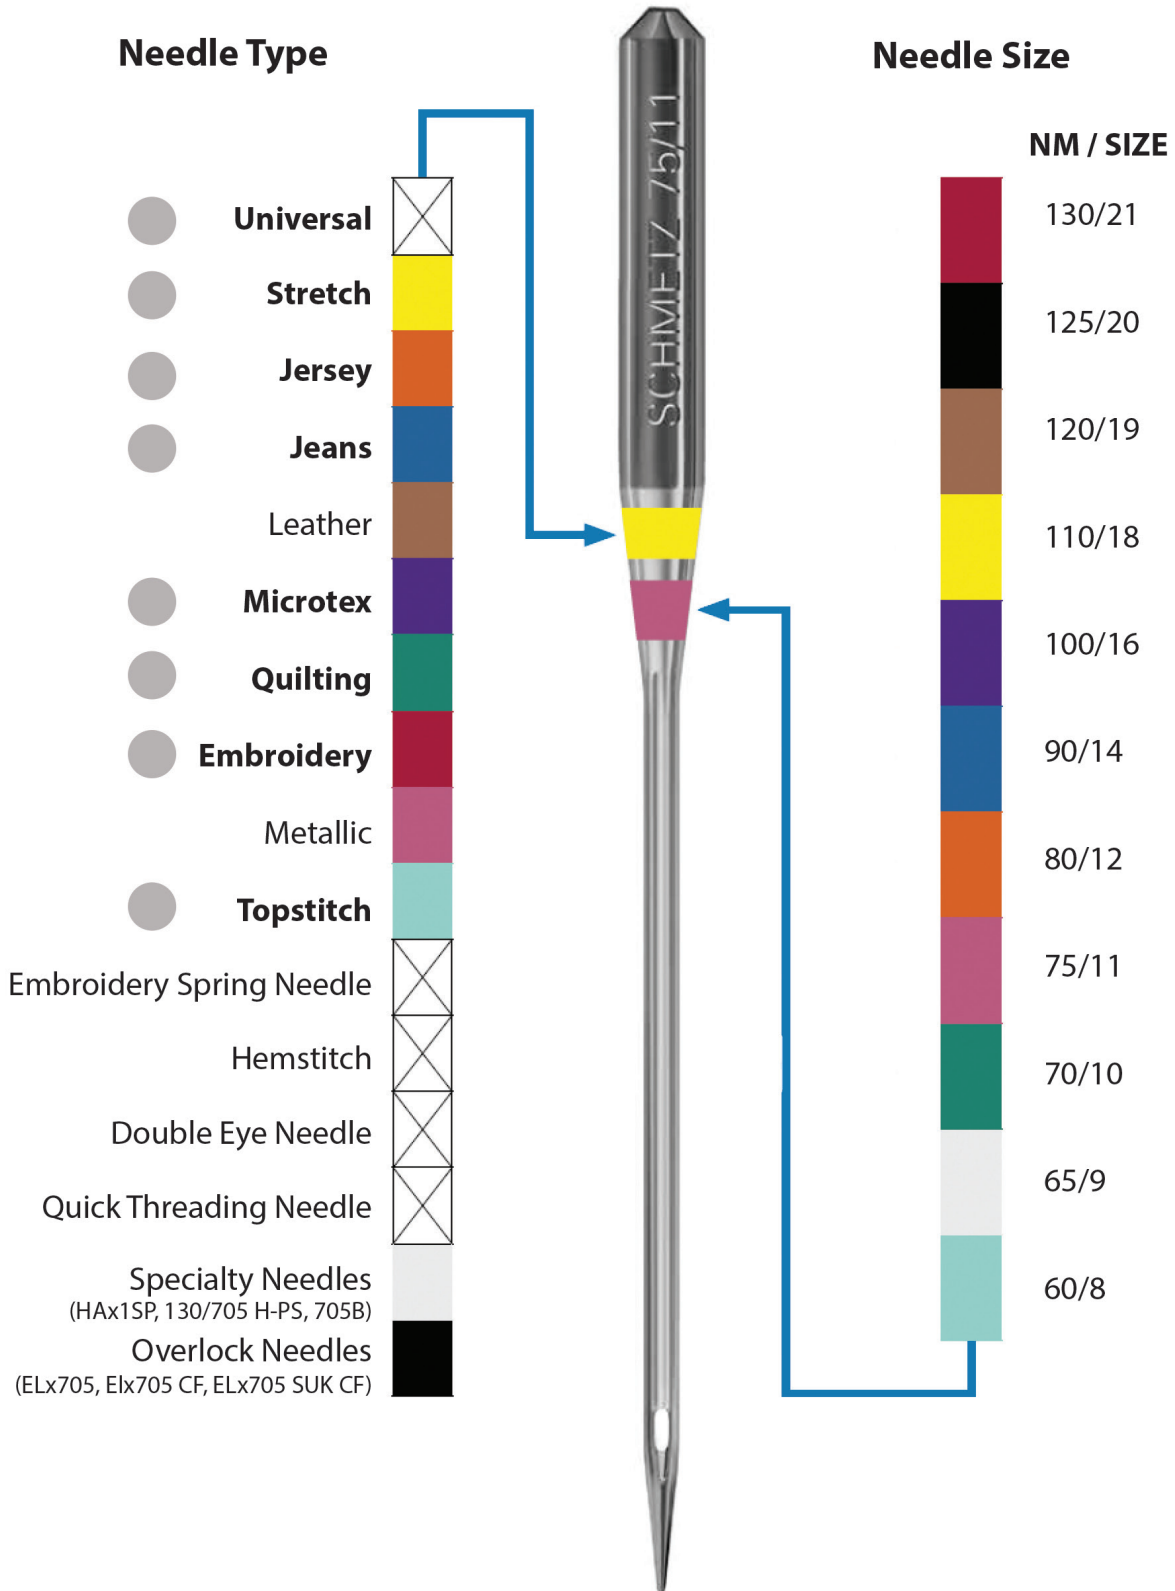

# SCHMETZ

● **Bold** = Available in SCHMETZ® Chrome.