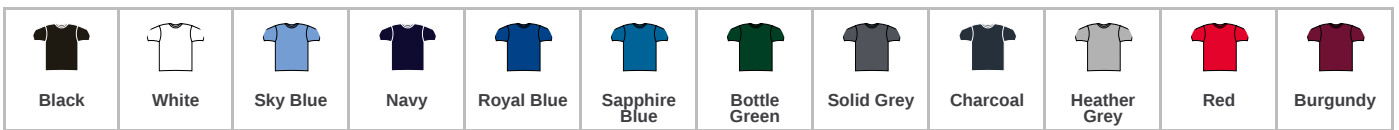

## RX151 Pro RTX

Pro RTX Pro T-Shirt

Sizes: **XS - 6XL**

Material: **50% cotton/50% polyester.**

Weight: **180 gsm**

### Features

- Ribbed collar.
- Shoulder to shoulder taping.
- Side seams.
- Twin needle stitching.
- 60°C wash.

### Product notices

Manufacturer code: **RX151**

Commodity Code: **61052010**

Country of origin: **Pakistan**

\*Black, charcoal, navy, royal blue, solid grey and white available in 6XL.

Colour representation is only as accurate as the web design process allows.