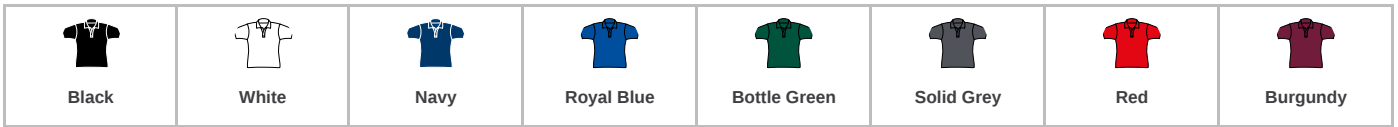

RX105F Pro RTX

Pro RTX Ladies Pro Polyester Polo Shirt

Sizes: **XS - XXL**
Material: **100% polyester.**
Weight: **200 gsm**

Features

- Spun polyester piqué knit.
- Soft cotton feel fabric.
- Ladies fit.
- Ribbed collar.
- Taped neck.
- Two self colour button placket.
- Spare button.
- Twin needle stitching.
- 60°C wash.

Size conversions

	XS	S	M	L	XL	XXL
Size:	XS	S	M	L	XL	XXL
Ladies size:	8	10	12	14	16	18

Product notices

Manufacturer code: **RX105F**

Commodity Code: **61062000**

Country of origin: **Pakistan**

Colour representation is only as accurate as the web design process allows.