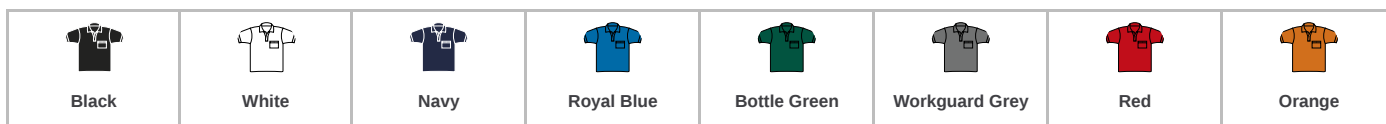

### RS312 Result Work-Guard

Result Work-Guard Apex Pocket Piqué Polo Shirt

Sizes: **XS - 5XL**  
 Material: **50% polyester/50% cotton.**  
 Weight: **200 gsm**

#### Features

- Ripple effect flat knit collar and cuffs.
- Locker patch.
- Three self colour button reinforced placket.
- Double layer shoulder panels.
- Left chest soft pocket with button.
- Reinforced side vents.
- Longer back length.
- Critical twin needle stitching.
- 60°C wash.
- Tag free.