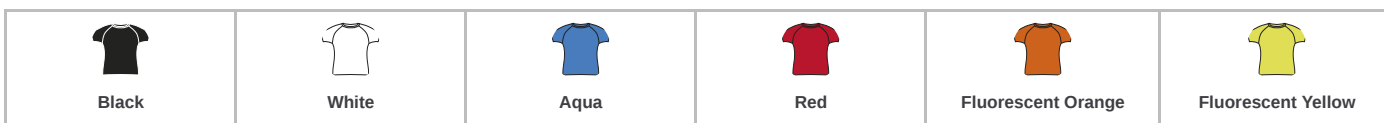

PROACT.®

PA439 Proact

Proact Ladies Performance T-Shirt

Sizes: **S - XL**
Material: **100% polyester.**
Weight: **140 gsm**

Features

- Quick drying textured fabric.
- Taped neck.
- Self fabric bound collar.
- Cover stitched raglan seams.
- Twin needle sleeves and hem.

Size conversions

	S	M	L	XL
Size:	S	M	L	XL
Ladies size:	10	12	14	16
Chest (to fit):	32	34	36	38

Product notices

Manufacturer code: **PA439**

Commodity Code: **61099020**

Country of origin: **China**

Colour representation is only as accurate as the web design process allows.