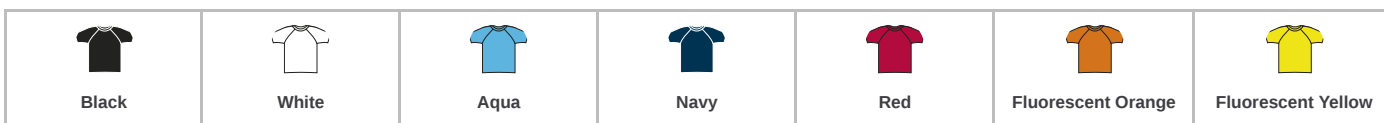

PROACT.®

PA438 Proact

Proact Performance T-Shirt

Sizes: **S - XXL**
Material: **100% polyester.**
Weight: **140 gsm**

Features

- Quick drying textured fabric.
- Taped neck.
- Self fabric bound collar.
- Cover stitching at raglan seams.
- Twin needle sleeves and hem.

Size conversions

	S	M	L	XL	XXL
Size:	S	M	L	XL	XXL
Chest (to fit):	34/36	38	40	42	44/46

Product notices

Manufacturer code: **PA438**

Commodity Code: **61099020**

Country of origin: **China**

Colour representation is only as accurate as the web design process allows.