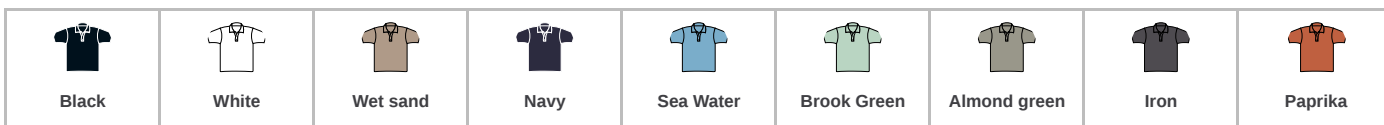

### NS200 Native Spirit

Native Spirit Jersey Polo Shirt

Sizes: **S - 3XL**

Material: **100% organic ringspun combed cotton.**

Weight: **155 gsm**

### Features

- Enzyme washed.
- Classic fit.
- Ribbed collar.
- Taped neck.
- Three pearlised recycled plastic button placket.
- Side seams.
- Taped side vents.
- Twin needle stitching.
- Tag free.