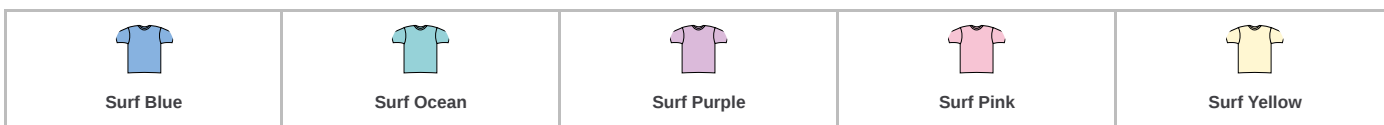

JustTs
AWD**b**

JT032 Just Ts
AWDis Surf T-Shirt

Sizes: **XS - XXL**
Material: **99% cotton/1% polyester.**
Weight: **160 gsm**

Features

- Textured effect fabric.
- Modern fit.
- Ribbed collar.
- Taped neck.
- Twin needle sleeves and hem.
- Unbranded size label.

Size conversions

	XS	S	M	L	XL	XXL
Size:	XS	S	M	L	XL	XXL
Chest (to fit):	32	36	40	44	48	52

Product notices

Manufacturer code: **JT032**

Colour representation is only as accurate as the web design process allows.