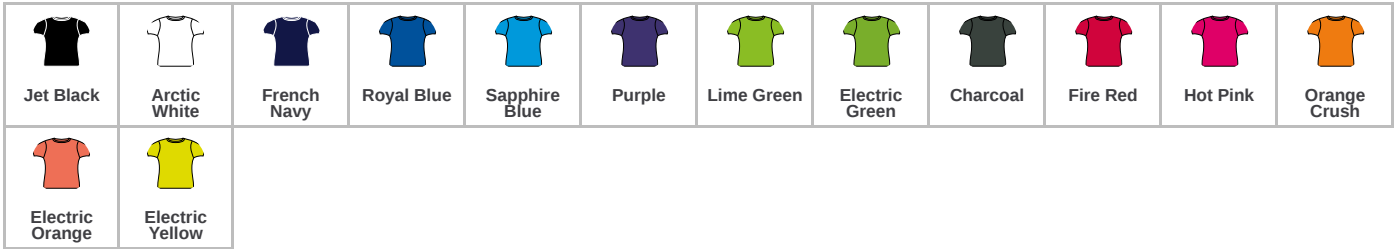

JustCool
AWDis

JC025 Just Cool

AWDis Ladies Cool Smooth T-Shirt

Sizes: **XS - XL**
 Material: **100% polyester.**
 Weight: **135 gsm**

Features

- Neoteric™ smooth fabric with inherent wickability and quick drying properties.
- UPF 30+ UV protection.
- Relaxed ladies fit.
- Self fabric collar.
- Taped neck.
- Twin needle stitching.
- Tear out label.

Size conversions

	XS	S	M	L	XL
Size:	XS	S	M	L	XL
Ladies size:	8	10	12	14	16

Product notices

Manufacturer code: **JC025**

Commodity Code: **61099020**

Country of origin: **Bangladesh**

Colour representation is only as accurate as the web design process allows.