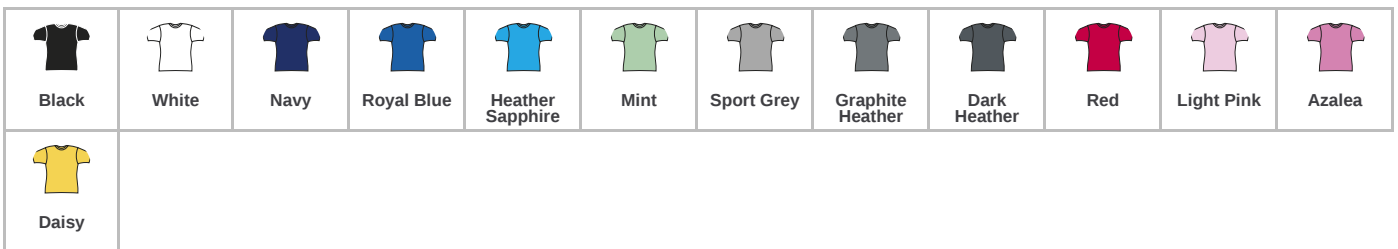

GILDAN®

GD95 Gildan

Gildan Ladies Heavy Cotton™ T-Shirt

Sizes: **S - XXL**
Material: **100% cotton.***
Weight: **White 170 gsm, Cols 180 gsm**

Features

- Semi-fitted with side seams.
- Narrow ribbed collar.
- Taped neck and shoulders.
- Twin needle sleeves and hem.
- Tear out label.

Size conversions

	S	M	L	XL	XXL
Size:	S	M	L	XL	XXL
Ladies size:	8/10	10/12	12/14	14/16	18/20

Product notices

Manufacturer code: **5000L**

Commodity Code: **61091000**

Country of origin: **Honduras**

*Sport grey 90% cotton/10% polyester.

**Heathers 50% cotton/50% polyester.

Colour representation is only as accurate as the web design process allows.