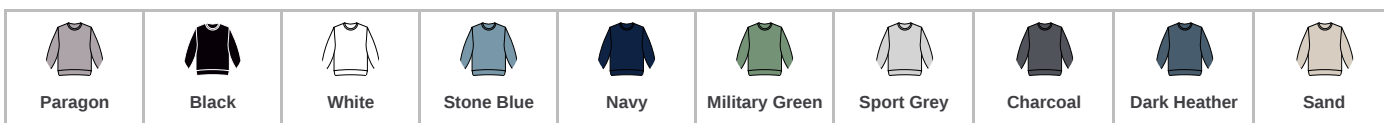

## GD67 Gildan

Gildan SoftStyle® Midweight Crew Neck Sweatshirt

Sizes: **S - 4XL**

Material: **80% ringspun cotton/20% polyester.\***

Weight: **White 278 gsm, Cols 285 gsm**

### Features

- Brushed back fleece.
- Drop shoulder style.
- Classic fit.
- Ribbed collar, cuffs and hem with spandex.
- Tear out label.