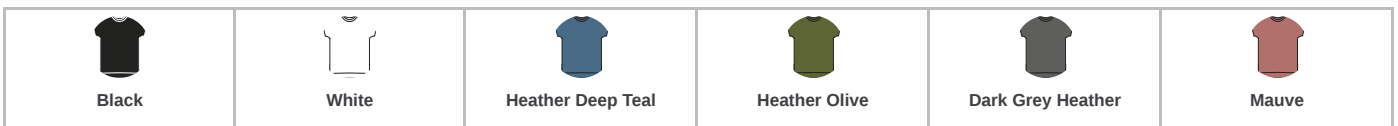

BELLA + CANVAS®

BL8804 Bella+Canvas

Bella Ladies Flowy Rolled Cuff Muscle T-Shirt

Sizes: **S - XL**
Material: **65% polyester/35% viscose.**
Weight: **125 gsm**

Features

- Relaxed draped fit.
- Ribbed collar.
- Rolled up cuffs.
- Side seams.
- Raw edge drop hem.
- Tear out label.

Size conversions

	S	M	L	XL
Size:	S	M	L	XL
Ladies size:	6/8	10/12	14/16	18/20
Chest (to fit):	30/32	32/34	34/36	36/38

Product notices

Manufacturer code: **8804**

Commodity Code: **61099020**

Country of origin: **Vietnam**