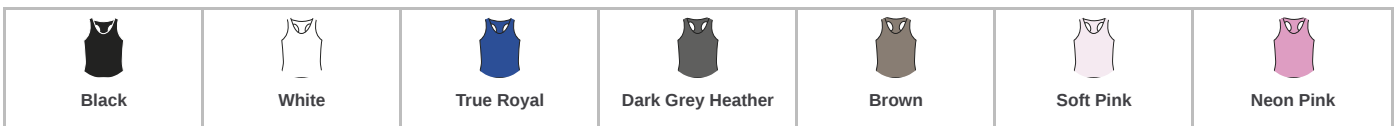

BELLA + CANVAS®

BL8800 Bella+Canvas

Bella Ladies Flowy Racer Back Tank Top

Sizes: **S - XL**
Material: **65% polyester/35% viscose.**
Weight: **125 gsm**

Features

- Relaxed draped fit.
- Racer back style with sheering at seam.
- Overlock stitched hem.
- Tear out label.

Size conversions

	S	M	L	XL
Size:	S	M	L	XL
Ladies size:	6/8	10/12	14/16	18/20
Chest (to fit):	30/32	32/34	34/36	36/38

Product notices

Manufacturer code: **8800**

Commodity Code: **61091000**

Country of origin: **Vietnam**