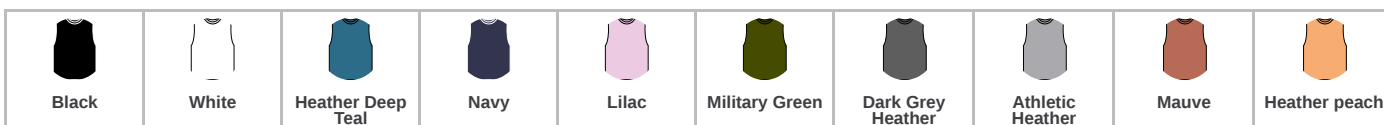

BELLA+CANVAS®

BL6003 Bella+Canvas

Bella Ladies Muscle Jersey Tank Top

Sizes: **S - XL**

Material: **100% airlume combed ringspun cotton.***

Weight: **145 gsm**

Features

- Pre-shrunk.
- Relaxed fit.
- Low cut armholes.
- Side seams.
- Twin needle hem.
- Tear out label.

Size conversions

	S	M	L	XL
Size:	S	M	L	XL
Ladies size:	6/8	10/12	14/16	18/20
Chest (to fit):	30/32	32/34	34/36	36/38

Product notices

Manufacturer code: **6003**

Commodity Code: **61091000**

Country of origin: **Nicaragua**