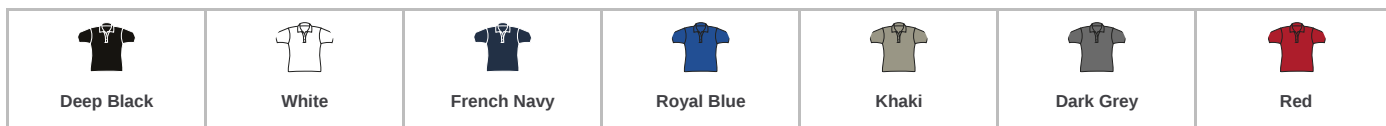

**SOL'S**  
the fair spirit

**11376 SOL'S**

SOL'S Ladies Prescott Cotton Jersey Polo Shirt

Sizes: **S - XXL**  
 Material: **100% ringspun semi-combed cotton.**  
 Weight: **170 gsm**

**Features**

- This item runs small in comparison to some other brands. Please check sizing before decoration.
- Ribbed knit collar.
- Taped neck.
- Narrow three self colour button placket.
- Shaped side seams.
- Twin needle stitching.

**Size conversions**

	S	M	L	XL	XXL
Size:	S	M	L	XL	XXL
Ladies size:	8/10	10/12	12/14	14/16	16/18

**Product notices**

Manufacturer code: **Ladies Prescott**

Colour representation is only as accurate as the web design process allows.