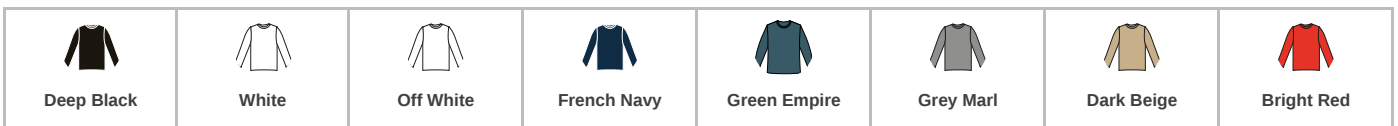

**03982 SOL'S**

SOL'S Unisex Pioneer Long Sleeve T-Shirt

Sizes: **XS - 4XL**  
 Material: **100% organic cotton.\***  
 Weight: **175 gsm**

**Features**

- Organic or in-conversion to organic cotton.
- Ribbed collar.
- Taped neck.
- Side vents.
- 2x1 ribbed cuffs.
- Tag free.

Country of origin: **Bangladesh**

\*Grey marl 85% organic cotton/15% viscose.

\*\*Deep black, grey marl, french navy, and white available in 4XL.

Colour representation is only as accurate as the web design process allows.