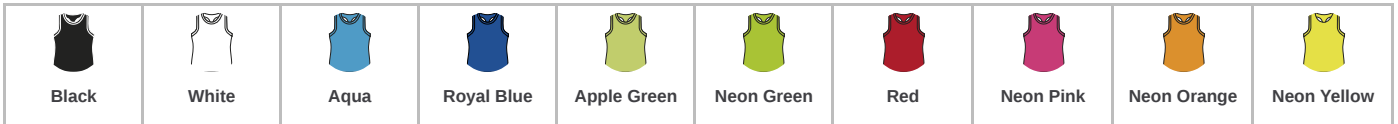

**02117 SOL'S**

SOL'S Ladies Sporty Performance Tank Top

Sizes: **XS - XXL**  
 Material: **100% polyester.**  
 Weight: **140 gsm**

**Features**

- This item runs small in comparison to some other brands. Please check sizing before decoration.
- Slim fit.
- Textured breathable fabric.
- Self fabric bound neckline and armholes.
- Racer back style.
- Twin needle hem.
- Tear out label.
- Suitable for sublimation printing.

**Size conversions**

	XS	S	M	L	XL	XXL
Size:	XS	S	M	L	XL	XXL
Ladies size:	6/8	8/10	10/12	12/14	14/16	16/18

**Product notices**

Manufacturer code: **Ids Sporty TT**

Commodity Code: **61099020**

Country of origin: **Bangladesh**