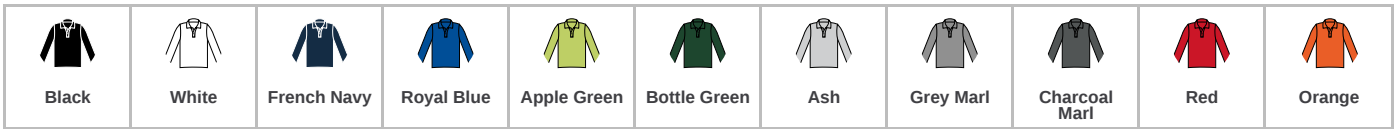

**SOL'S**  
the fair spirit

**02087 SOL'S**

SOL'S Perfect Long Sleeve Piqué Polo Shirt

Sizes: **S - 3XL**  
 Material: **100% combed cotton.\***  
 Weight: **180 gsm**

**Features**

- This item runs small in comparison to some other brands. Please check sizing before decoration.
- Ribbed collar and cuffs.
- Taped neck.
- Two self colour button placket.
- Twin needle hem.
- Tear out label.