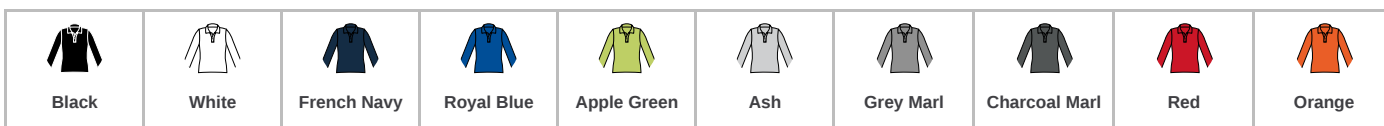

SOL'S
the fair spirit

02083 SOL'S

SOL'S Ladies Perfect Long Sleeve Piqué Polo Shirt

Sizes: **S - 3XL**
 Material: **100% combed cotton.***
 Weight: **180 gsm**

Features

- This item runs small in comparison to some other brands. Please check sizing before decoration.
- Fitted style.
- Ribbed collar.
- Taped neck.
- Three self colour button placket.
- Twin needle sleeves and hem.
- Tear out label.

Size conversions

	S	M	L	XL	XXL	3XL
Size:	S	M	L	XL	XXL	3XL
Ladies size:	8/10	10/12	12/14	14/16	16/18	18/20

Product notices

Manufacturer code: **Ids Perfect LS**

Commodity Code: **61061000**

Country of origin: **Bangladesh**