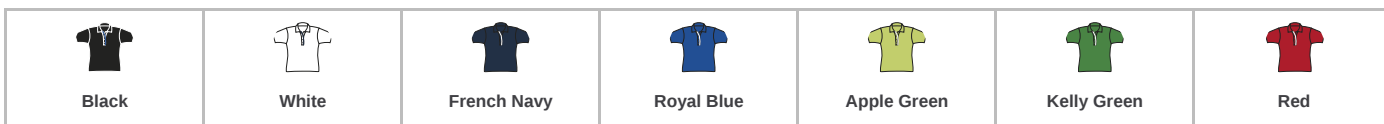

SOL'S
the fair spirit

01179 SOL'S

SOL'S Ladies Performer Piqué Polo Shirt

Sizes: **S - XXL**
 Material: **100% textured polyester.**
 Weight: **180 gsm**

Features

- This item runs small in comparison to some other brands. Please check sizing before decoration.
- Breathable fabric.
- Contrast detail on neck tape, placket and side vents.
- Three pearlised button placket.
- Twin needle sleeves and hem.
- Suitable for sublimation printing.

Size conversions

	S	M	L	XL	XXL
Size:	S	M	L	XL	XXL
Ladies size:	8/10	10/12	12/14	14/16	16/18

Product notices

Manufacturer code: **Lds Performer**

Commodity Code: **61062000**

Country of origin: **China**

Colour representation is only as accurate as the web design process allows.