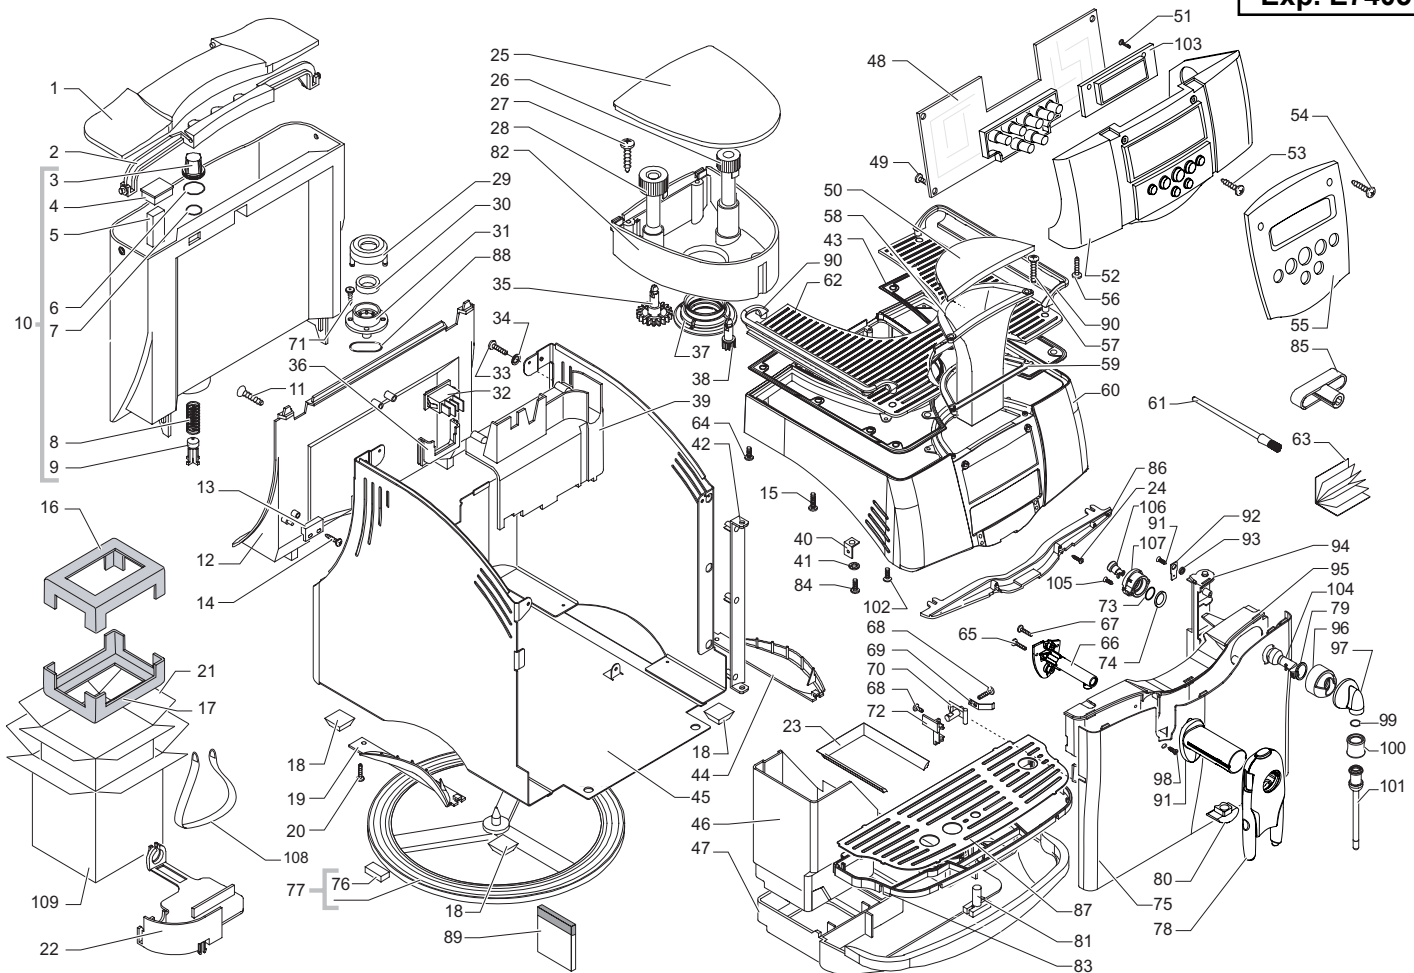

STARBUCKS

Italia - SUP 021 YDR

Cod. 7 4 08 12

POS	CODE	DESCRIPTION	NOTE	POS	CODE	DESCRIPTION	NOTE
77	220380259	Grey as. rotating ring					
78	223700941	Coffee dispenser as./dig.silver					
79	148620900	Semisphere seal for articulat. joint					
80	145853462	Seal for coffee dispenser					
81	145501211	Red float for drip tray					
82	142713879	Bean container transp/blue					
83	229183741	Support for grate metal					
84	129570402	TAPT Screw M3x6 DIN 7985 ZNP					
85	142660259	Grey phase key for brew unit					
86	145895650	Black insert for cover					
87	125743421	Stainless steel grate					
88	0312.022	Seal for valve container					
89	165750100	DVD Instructions Starbucks SUP 021 YDR					
90	227751504	Chromed cups protection					
91	229185304	Coffee dispenser support					
92	186401000	Flat brass/sint. tongue 6,3 D=3,2					
93	128310304	UNI 8842 A3 Burnished washer					
94	229183541	Hinge door support					
95	229183141	Door support					
96	228660204	Connector for steam tube					
97	228660304	Mobile connector for steam tube					
98	129562603	TSC PZ-B Screw 2,9x9,5 UNI 6956 NI					
99	140324461	OR Metric 0060-20 IN EPDM					
100	147757050	Steam tube protection					
101	229382208	Steam tube assembled chromed					
102	129740202	Screw tsp ph/tt 4x10 UNI 8113 ZNP					
103	181551342	Electronic board digital display					
104	147922250	Connector for articulated joint					
105	129571521	TCB PH/SW screw 3x18 UNI 8112					
106	145896950	Retaining insert teflon tube					
107	149200450	Support for articulated joint					
108	179990300	Band for lifting L=1550 H=300 mm					
109	178605300	External box for Starbucks Italia					

STARBUCKS

Italia - SUP 021 YDR

Rev. 00 - 18/09/03

TABLE 1b/3