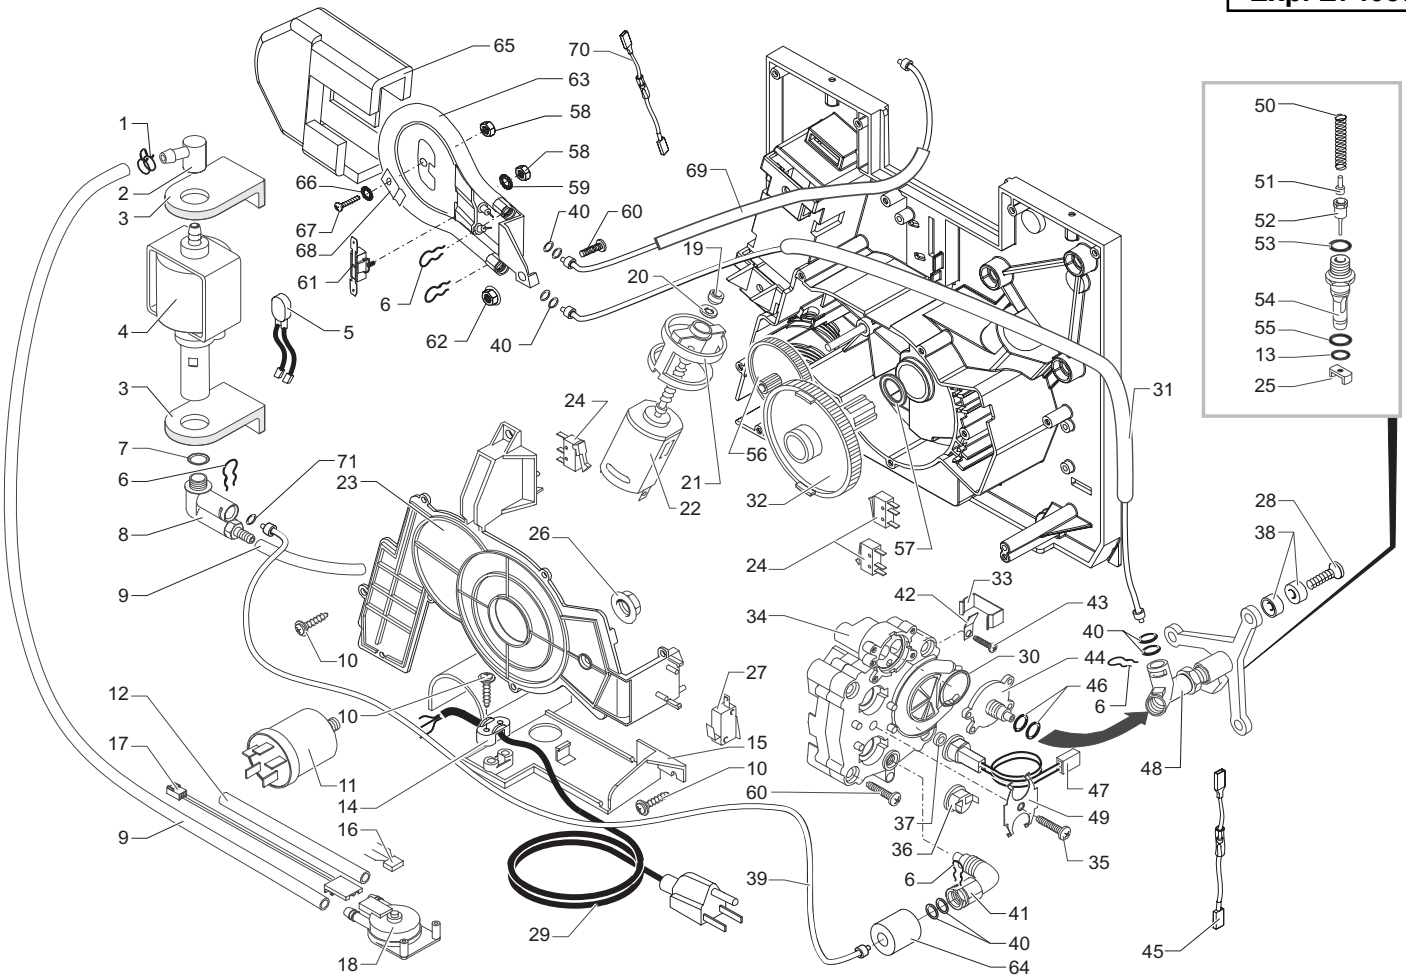

STARBUCKS

Italia - SUP 021 YDR

Rev. 00 - 18/09/03

TABLE 1b/3

S T A R B U C C K S

Italia - SUP 021 YDR

Cod. 7 4 08 12

POS	CODE	DESCRIPTION	NOTE
01	184320200	Spring hose clamp d=9,5mm	
02	9991.084	90 Degree rubber connector	
03	149185850	Eaton pump support	
04	187720955	Ulka pump 2 EX 5	120 V
05	289202600	Thermal protector 100°c	120 V
06	9011.144	Fork for tube d.4	
07	140321961	OR 2031	EPDM
08	229451900	Assy safety valve to 90°	
09	149360200	Silicone tube 5x8 70 SR	in roll
10	129670202	Panelvit TCB screw 3,5x16 head d=8	ZNP
11	184651500	Antidisturb filter f.nc.16.10.474.	120 V
12	149361100	Silicone tube 5x10 60 SR	in roll
13	NM01.057	Or ORM 0050-20	Silicone
14	148600600	Cable clamp UL	
15	149194800	Turbine support	
16		Particular not available	See pos.18
17	283551300	3 Pole connect.as.turbine JP18	
18	286473300	"M" VDE turbine kit with sensor	With pos.16
19	9121.046	Brass sint. bush motor	
20	148380200	Washer bakeliz. D=5,5 ratiomotor	
21	9121.044	Ratio motor antivibration protection	
22	286891155	General ass. motor 120 V for ratiomotor	
23	9161.331.920	Ratiomotor cover transparent	
24	NE05.038	Microswitch	
25	9011.099	Cursor insert. boiler valve	
26	123453602	Flange nut M8 toothed base galvanized	
27	186723800	Microswitch SAIA X3M502K2KAM92AS	
28	U044.017	Screw TSPC M5,0x20 UNI 7688	ZNP
29	183921650	Power cable SJT3C USA Black 3F.L1590	L=1500 mm
30	140324562	OR 2106	Silicone
31	227874600	Connector ass. teflon 2x4	L=180 mm
32	9121.069.150	Gear Z.108 for mounting plate	
33	9011.054	Steel spring thermofuse boiler magic	
34	9019.A19.00F	Boiler casings ass.	120V
35	129828502	TCB screw M6x30 UNI 7687	ZNP
36	NE09.006	Thermostat 170°nc fast. 90°+ washer	
37	9011.089	Alu. spacer for sensor	