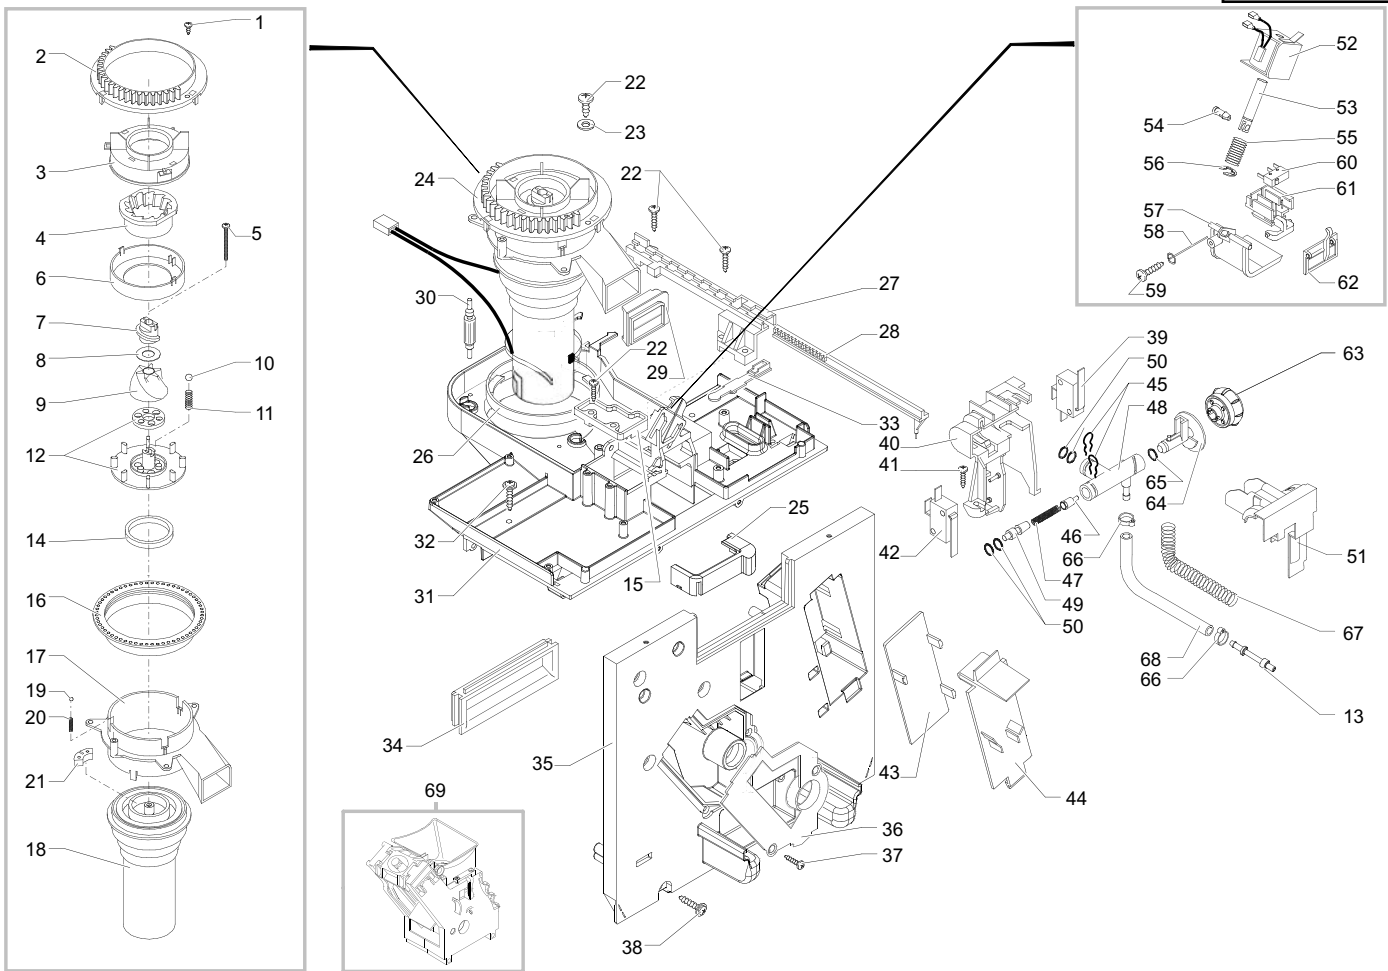

STARBUCKS Italia - SUP 021 YDR

Cod. 7 4 08 12