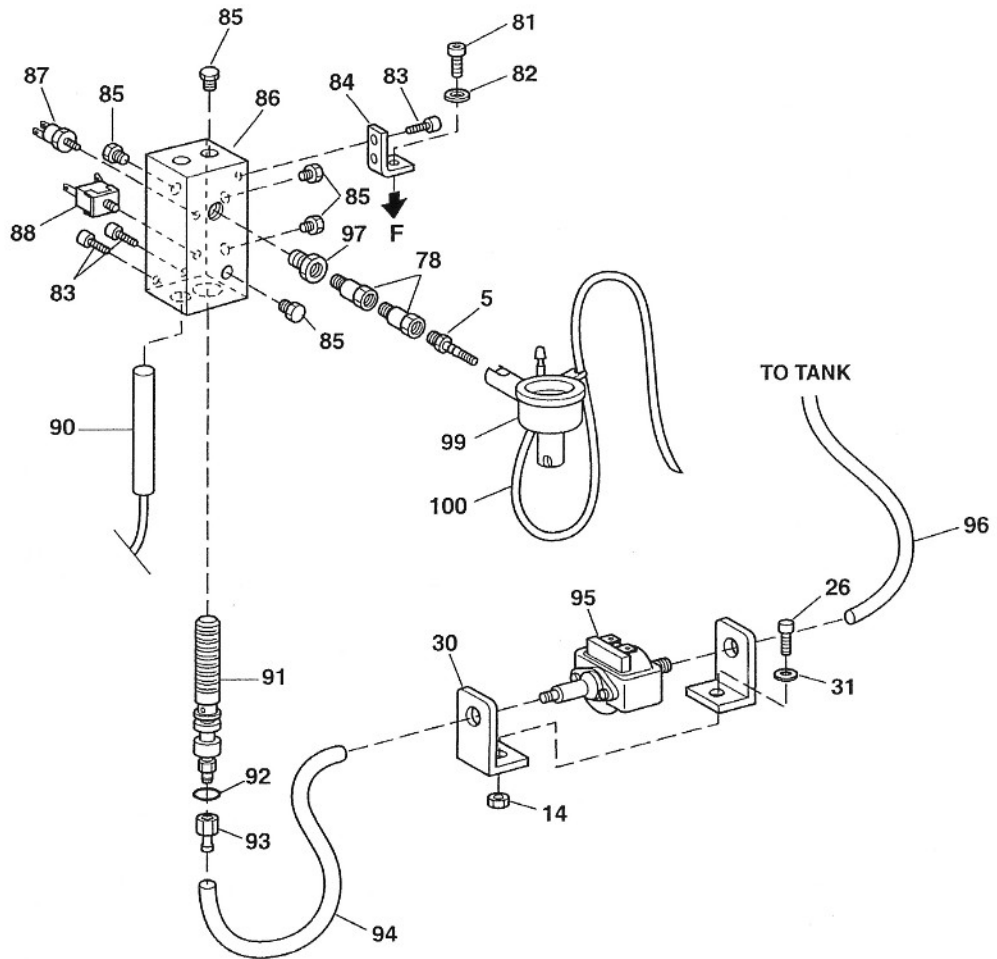

Series NUVOLA

STEAM ASSEMBLY
Standard version

Tav/Tab
2

PARTI DI RICAMBIO

SPARE PARTS

Series NUVOLA

STEAM ASSEMBLY
Standard version

ITEM	CODE	DESCRIPTION
14	MG703	UNI 5587 FE P.G. 5 ZNT NUT
26	MG706	UNI 5931 M5x16/88 TCCE SCREW
30	MG225	L-SHAPED VIBRATION-DAMPING
31	MG143	5x20x1.5 WASHER
58	MG068	L-SHAPED UNION
78	MG173	NIPPLE
79	MG34/1	NIPPLE
80	MG569	STEAM PIPE END PIECE
81	MG706	SCREW
82	MG705	WASHER
83	MG80	SCREW
84	MG509	STEAM EXCHANGER SUPPORT
85	MG213	1/8" CAP
86	MG397	STEAM EXCHANGER BLOCK
87	MG570	150°C STEAM THERMOSTAT
88	MG564	215°C M4-SCREW THERMOSTAT
89	MG577 MG213	1/4" CAP 1/8" cap
90	MG549 MG551	800W 230V STEAM CARTRIDGE HEATING ELEMENT 850W 110V STEAM CARTRIDGE HEATING ELEMENT
91	MG352	BRASS SPIRAL UNIT
92	MG701	O-RING
93	MG253	FISH-BONE TYPE CONNECTION
94	MG5615	PIPE
95	MG558 MG559	230V - 50Hz - NME4 MICROPUMP 120V - 60Hz - NME4 MICROPUMP
96	MG155	SILICONE PIPE

Series NUVOLA

CAPPUCCINO MAKER
Optional

Tav/Tab
3

PARTI DI RICAMBIO

SPARE PARTS

Series NUVOLA

CAPPUCCINO M
Optional

ITEM	CODE	DESCRIPTION
5	MG163	1/8 RUBBER BUFFER HOLDER 0.6
14	MG703	UNI 5587 FE P.G. 5 ZNT NUT
26	MG706	UNI 5931 M5x16/88 TCCE SCREW
30	MG225	L-SHAPED VIBRATION-DAMPING
31	MG143	5x20x1.5 WASHER
78	MG173	NIPPLE
81		SCREW
82		WASHER
83		SCREW
84	MG509	STEAM EXCHANGER SUPPORT
85	MG213	1/8" CAP
86	MG397	STEAM EXCHANGER BLOCK
87	MG570	150°C STEAM THERMOSTAT
88	MG564	215°C M4-SCREW THERMOSTAT
90	MG549	800W 230V STEAM CARTRIDGE HEATING ELEMENT
	MG551	850W 110V STEAM CARTRIDGE HEATING ELEMENT
91	MG352	BRASS SPIRAL UNIT
92	MG701	O-RING
93	MG253	FISH-BONE TYPE CONNECTION
94	MG5615	PIPE
95	MG558	230V - 50Hz - NME4 MICROPUMP
	MG559	120V - 60Hz - NME4 MICROPUMP
96	MG155	SILICONE PIPE
97	MG224	NIPPLE
99	MG377	CAPPUCCINO MAKER
100	MG565	SILICONE PIPE