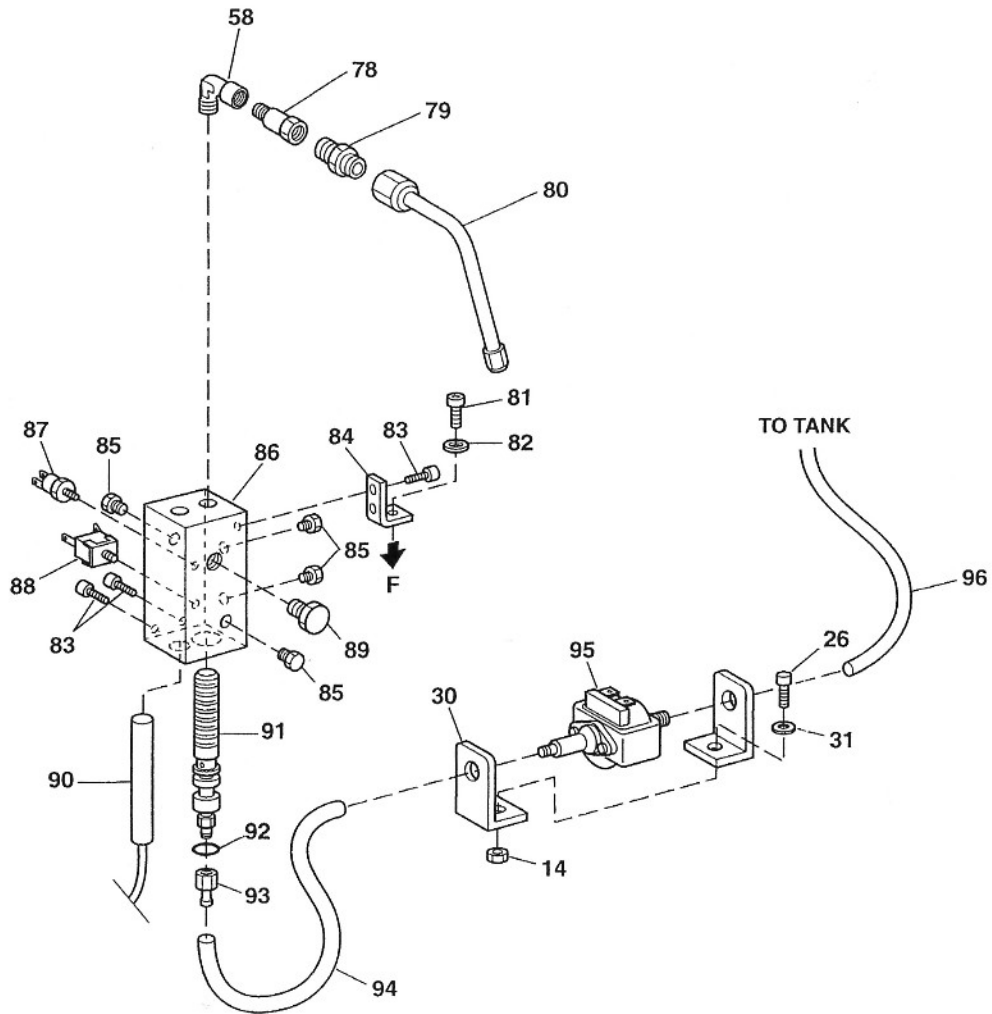

Series NUVOLA

ITEM	CODE	DESCRIPTION
33	MG071 MG072	EX 5 - 230V 50Hz PUMP EX 5 - 110V 60Hz PUMP
34	MG204	TEFLON PIPE 6x4
35	MG507	NUVOLA TORPEDO SUPPORT BRACKET
36	MG192	ROLLER BEARING
37	MG352/2	SHORT BRASS SPIRAL UNIT
39	MG080	SS GROUP SOLENOID VALVE FIXING SCREW
40	MG010	90 DEGREED THERMOSTAT
40/A	MG11/2	96 DEGREED THERMOSTAT
41	MG707	145 DEGREED THERMOSTAT
42	MG213	1/8 CAP
45	MG351/1	RESISTANCE-HOLDER BRASS LOCK
46	MG708	4075 VYTON O-RING
47	MG050/0	BRASS UPPER POD-HOLDER
48	MG147	147 VYTON GASKET FOR FILTER
49/A	MG015/2	70 SH SILICONE MUSHROOM STUD
50/A	MG015/1	SPRING FOR MUSHROOM JET
51	MG184	DIFFUSOR FOR MUSHROOM FOR CODE MG/50
52	MG039	SHOWER SCREEN D. 30
53	MG126N	BLACK LOWER POD HOLDER
54	MG252	O-RING FOR LOWER POD HOLDER
55	MG131	CHROMIUM-PLATED SPOUT
56	MG172	STAINLESS DOWEL SCREW 4X20
57	MG051	ALUMINIUM RING NUT
58	MG068	1/8 M 1/8F L-SHAPED UNION
59	MG059	THREADED STUD BOLT
60	MG709 MG718	POWER CABLE COMPLETE WITH CABLE CLAMP UL POWER CABLE COMPLETE WITH CABLE CLAMP
61	MG130	LOWER CHROMIUM-PLATED LEVER
62	MG530	LOWER KNOB FOR NUVOLA LEVER
63	MG710	FIXING SCREW

Series NUVOLA

STEAM ASSEMBLY
Standard version

Tav/Tab
2

PARTI DI RICAMBIO

SPARE PARTS

Series NUVOLA

STEAM ASSEMBLY
Standard version

ITEM	CODE	DESCRIPTION
14	MG703	UNI 5587 FE P.G. 5 ZNT NUT
26	MG706	UNI 5931 M5x16/88 TCCE SCREW
30	MG225	L-SHAPED VIBRATION-DAMPING
31	MG143	5x20x1.5 WASHER
58	MG068	L-SHAPED UNION
78	MG173	NIPPLE
79	MG34/1	NIPPLE
80	MG569	STEAM PIPE END PIECE
81	MG706	SCREW
82	MG705	WASHER
83	MG80	SCREW
84	MG509	STEAM EXCHANGER SUPPORT
85	MG213	1/8" CAP
86	MG397	STEAM EXCHANGER BLOCK
87	MG570	150°C STEAM THERMOSTAT
88	MG564	215°C M4-SCREW THERMOSTAT
89	MG577 MG213	1/4" CAP 1/8" cap
90	MG549 MG551	800W 230V STEAM CARTRIDGE HEATING ELEMENT 850W 110V STEAM CARTRIDGE HEATING ELEMENT
91	MG352	BRASS SPIRAL UNIT
92	MG701	O-RING
93	MG253	FISH-BONE TYPE CONNECTION
94	MG5615	PIPE
95	MG558 MG559	230V - 50Hz - NME4 MICROPUMP 120V - 60Hz - NME4 MICROPUMP
96	MG155	SILICONE PIPE