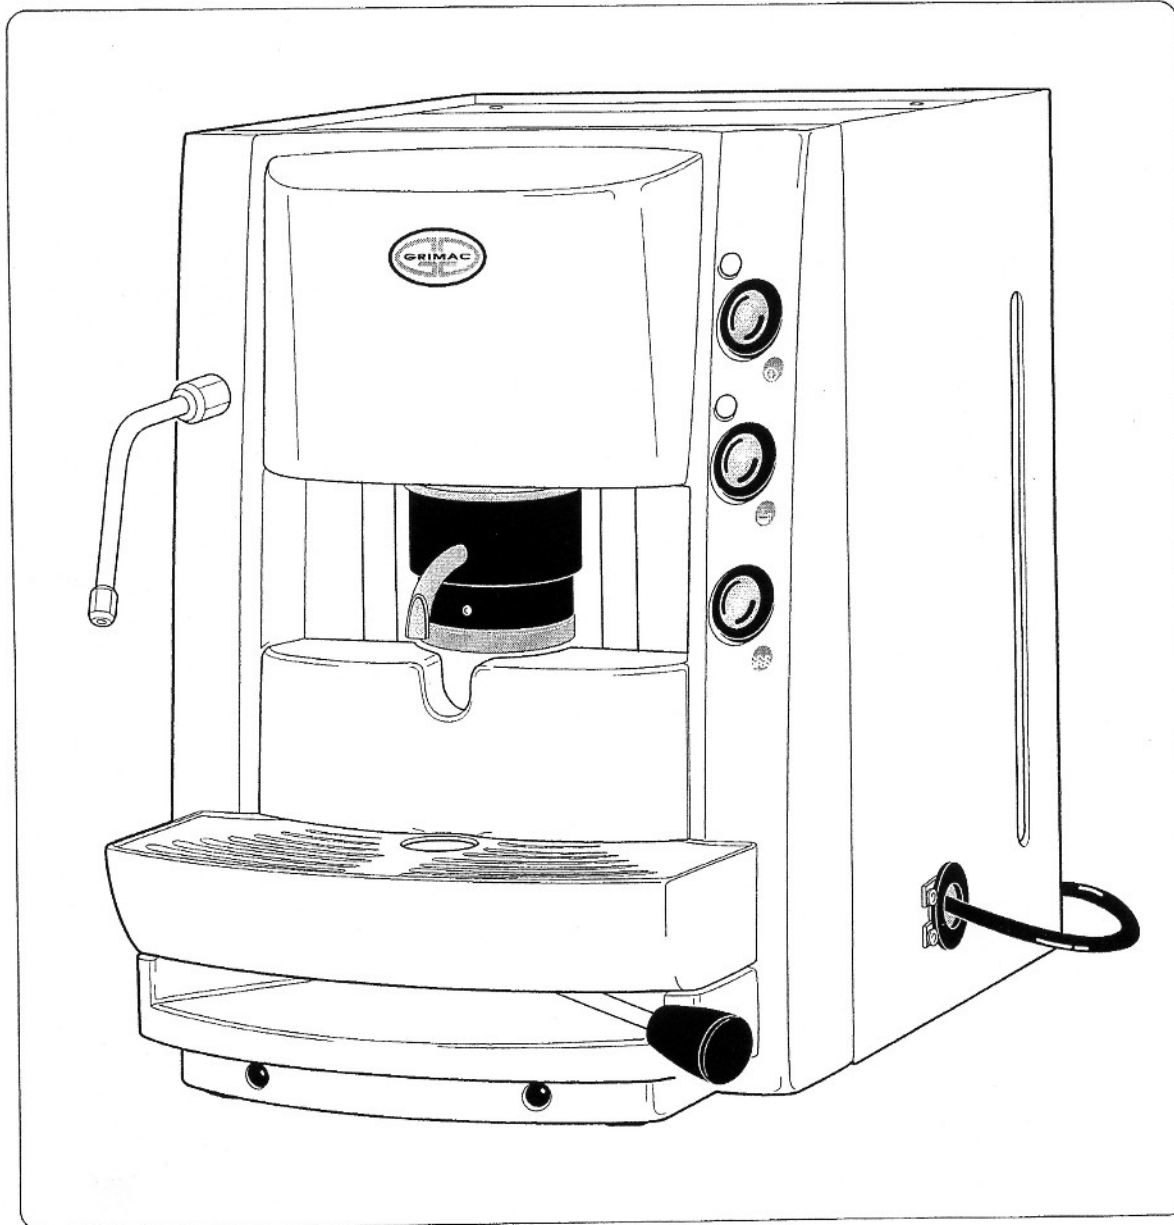

DIVISIONE

SPARE PARTS

Catalogo ricambi per *Spare parts catalogue for* **NUVOLA**

REV. 00-121-04-01 UK

Stabilimento / Factory:

ZOLA PREDOSA (Bo) Italy - Via Morazzo, 2. Tel. 051-75.56.68 (4 linee r.a.) - Fax 051-75.59.48

E-mail: info@grimac.net - web site: www.grimac.it