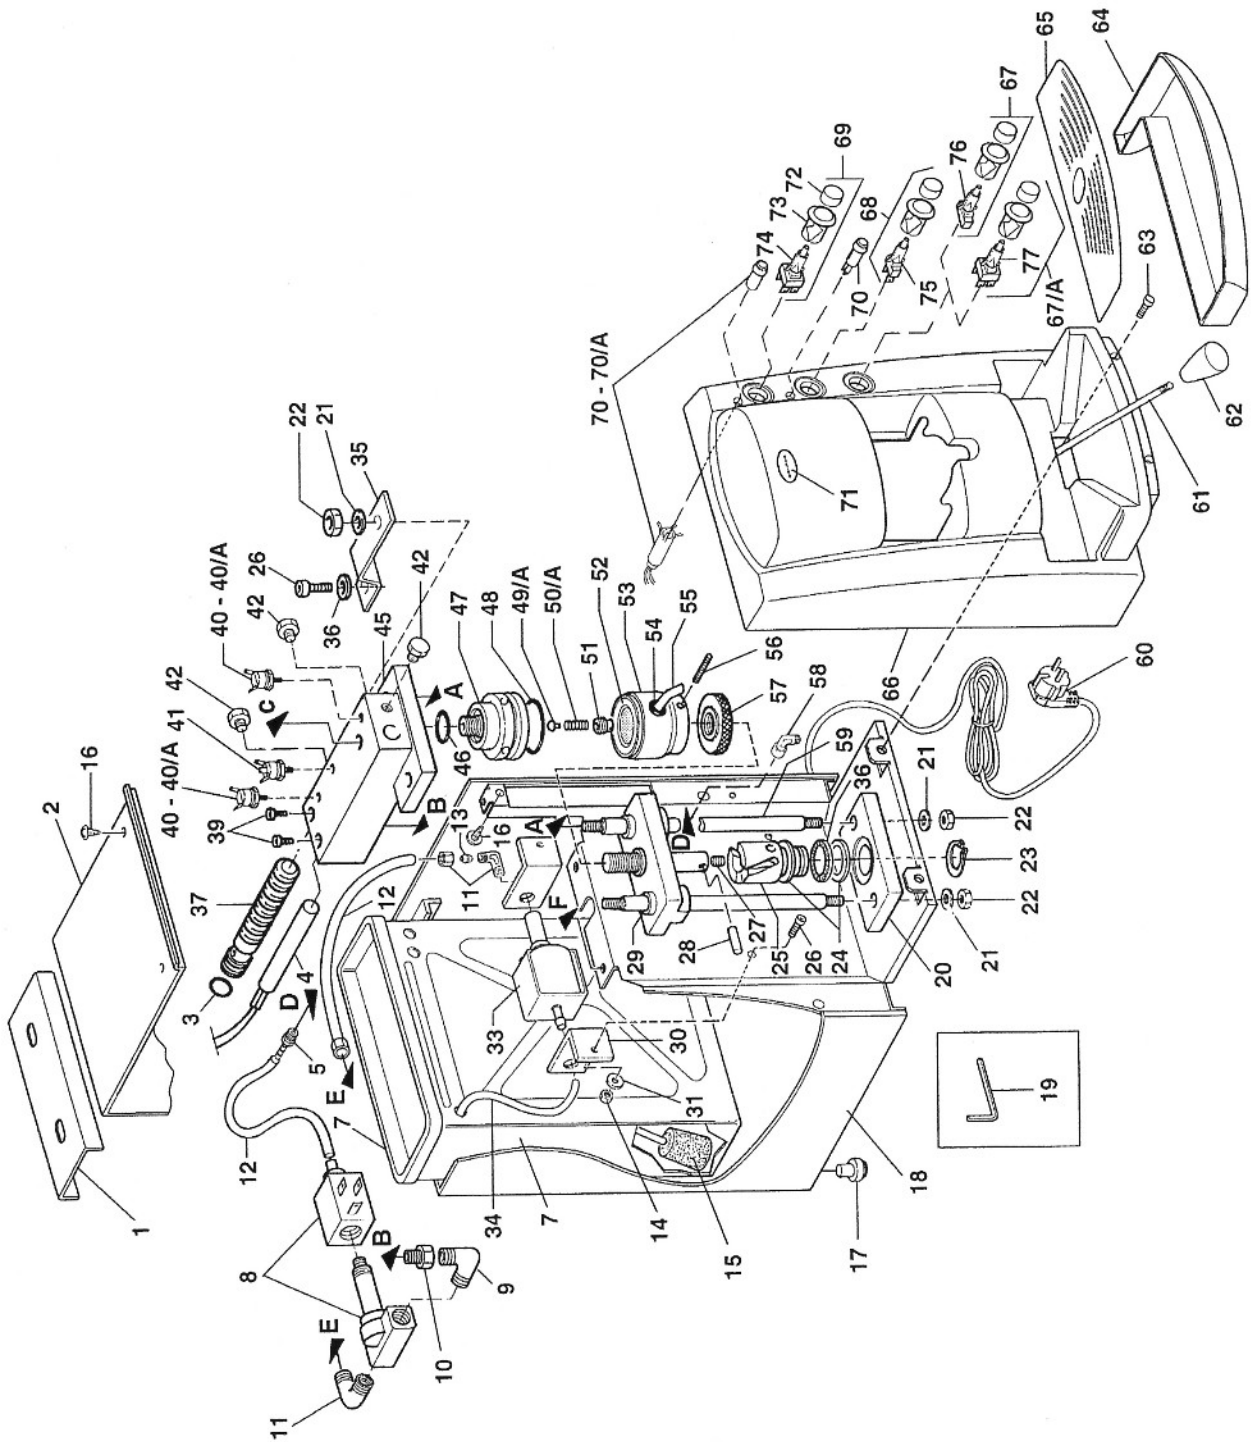

E-mail: info@grimac.net - web site: www.grimac.it

Series NUVOLA

ITEM	CODE	DESCRIPTION
1	MG506	NUVOLA UPPER MOBILE PANEL
2	MG505	NUVOLA FIXED UPPER PANEL
3	MG701	EXCHANGER VYTON O-RING
4	MG353 MG359	CARTRIDGE HEATING ELEMENT 500W 230V CARTRIDGE HEATING ELEMENT 500W 110V
5	MG163	1/8 RUBBER BUFFER HOLDER 0.6
7	MG018	3 LT. TANK
8	MG355 MG374	3-WAY SOLENOID VALVE 220 V 3-WAY SOLENOID VALVE V110/UL
9	MG702	1/8 M 1/8 M ELBOW
10	MG269	1/8 ADAPTOR x 1/8 BOILER
11	MG276	L-SHAPED UNION WITH 1/8 - 6 NOSE
12	MG155	SILICONE PIPE 7x4
13	MG277	STIFFENING SLEEVE 6x4
14	MG703	UNI 5587 FE P.G. 5 ZNT NUT
15	MG180/1	WATER OVER/SIZED SOFTNER
16	MG118	SELF-TAPPING SCREW - UNI 6954 3,5x9,5
17	MG704	RUBBER FOOT
18	MG500	PAINTED NUVOLA FRAME ASSEMBLY
20	MG057	LOWER ALUMINIUM FIXED SUPPORT
21	MG705	UNI 6593 8x24 BURNISHED WASHER
22	MG166	M8 LOW NUT SPANNER 13 - UNI 5589 FE P.G. 8 ZNT
23	MG245	STAINLESS STEEL E 25 SNAP RING
24	MG192/1	THRUST BEARING FIFTH WHEEL 25X42X1
25	MG55/1	BRASS CAMS
26	MG706	UNI 5931 M5x16/88 TCCE SCREW
27	MG244	BLACK DOWEL M6x10 STEI - UNI 5923 - 12.9
28	MG243	HARDENED PARALLEL PIN - DIN 6325 - 8X45
29	MG056	UPPER ALUMINIUM MOBILE SUPPORT CHANGED
30	MG225	L-SHAPED VIBRATION-DAMPING
31	MG143	5x20x1.5 WASHER