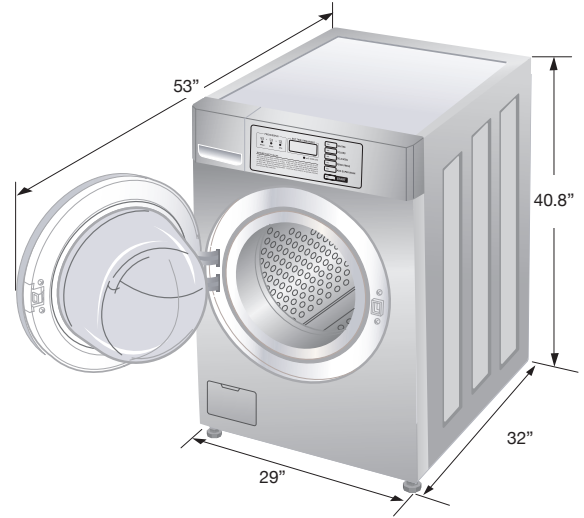

LG TITAN PRO ON-PREMISE LAUNDRY WASHER

PRODUCT SPECS

<i>CYLINDER</i>	
Capacity <i>lbs</i>	35
Cylinder Diameter <i>inch</i>	24
Cylinder Depth <i>inch</i>	20.4
Cylinder Volume <i>cu ft</i>	5.2
<i>DIMENSIONS & WEIGHT</i>	
Net Weight <i>lbs</i>	221.8
Crated Weight <i>lbs</i>	248
Machine Dimensions <i>inch</i> WxDxH	29 x 32 x 40.8
Machine Depth w/Door Opening <i>inch</i>	53
Shipping Dimensions <i>inch</i> WxDxH	31 x 33.3 x 44.3
<i>SPEED</i>	
Washing Speed <i>rpm</i>	46
Extract (High Speed) <i>rpm</i>	980
G-force	327
<i>WATER USAGE & CONNECTIONS</i>	
Water Inlets <i>inch</i>	2 @ 3/4
Drain Diameter <i>inch</i>	2
Water Consumption <i>gal</i>	17.8
<i>NOISE & CYCLE TIME</i>	
Noise Level (sound power) <i>dB</i>	< 62
Program Duration (default) <i>mins</i>	35
<i>SYSTEM & CONTROL</i>	
Inverter Direct Drive Motor	•
Intelligent Electronic Controls	•
3 Compartment Dispenser	•
Forced Drain System	•
<i>ETERNAL FINISH</i>	
Drum	Stainless Steel Drum
Top Plate	Painted Steel
Transparent Glass Window Door	•
Colors	Platinum
Cabinet	Painted Steel
Control Panel	Painted Steel
<i>CONNECTIONS</i>	
Available Voltages <i>V/Hz/Ph</i>	120/60/1
PCB Fuse - Main Control Board <i>Amps</i>	12
PCB Fuse - Filter Assembly <i>Amps</i>	15
<i>HOSE</i>	
Inlet Hose <i>ft</i>	4.92
Drain Hose <i>ft</i>	6.82
<i>ENERGY SAVINGS INFORMATION</i>	
Modified Energy Factor <i>MEF*</i>	2.4
Water Consumption Factor <i>WCF*</i>	4.0

Specifications subject to change without notice or obligation. Contact Girbau North America at (800) 256-1073 for dimensions not shown or for clarification.

* Modified Energy Factor (MEF) measured in cubic feet per kilowatt-hour per cycle. Water Consumption Factor (WCF) measured in gallons per cycle per cylinder cubic feet. MEF and WCF statistics are according to Department of Energy (DOE) testing standards report by LG Commercial Laundry.