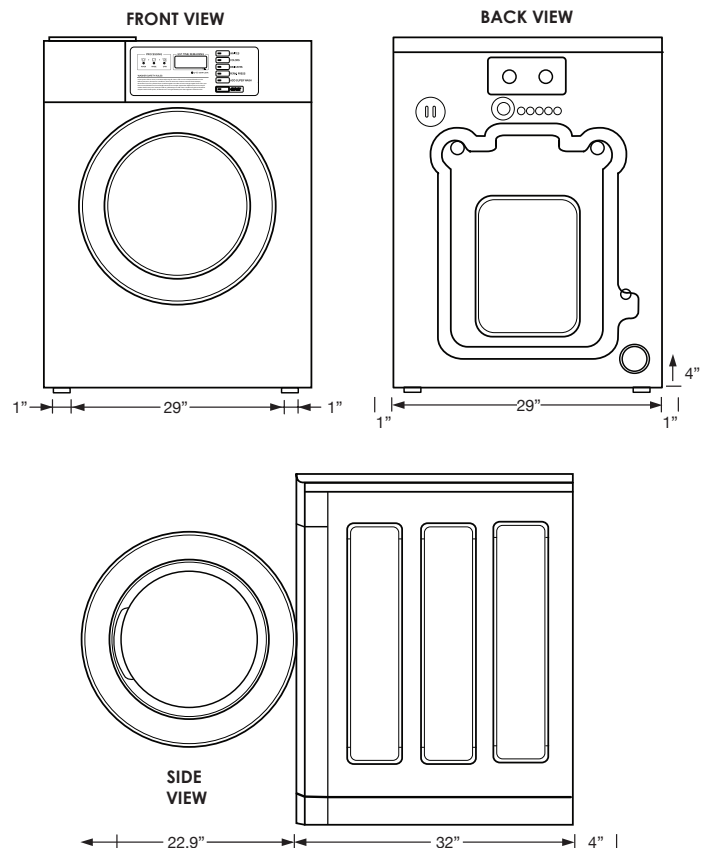

LG TITAN PRO ON-PREMISE LAUNDRY WASHER

PRODUCT SPECS

<i>CYLINDER</i>	
Capacity <i>lbs</i>	35
Cylinder Diameter <i>inch</i>	24
Cylinder Depth <i>inch</i>	20.4
Cylinder Volume <i>cu ft</i>	5.2
<i>DIMENSIONS & WEIGHT</i>	
Net Weight <i>lbs</i>	221.8
Crated Weight <i>lbs</i>	248
Machine Dimensions <i>inch</i> WxDxH	29 x 32 x 40.8
Machine Depth w/Door Opening <i>inch</i>	53
Shipping Dimensions <i>inch</i> WxDxH	31 x 33.3 x 44.3
<i>SPEED</i>	
Washing Speed <i>rpm</i>	46
Extract (High Speed) <i>rpm</i>	980
G-force	327
<i>WATER USAGE & CONNECTIONS</i>	
Water Inlets <i>inch</i>	2 @ 3/4
Drain Diameter <i>inch</i>	2
Water Consumption <i>gal</i>	17.8
<i>NOISE & CYCLE TIME</i>	
Noise Level (sound power) <i>dB</i>	< 62
Program Duration (default) <i>mins</i>	35
<i>SYSTEM & CONTROL</i>	
Inverter Direct Drive Motor	•
Intelligent Electronic Controls	•
3 Compartment Dispenser	•
Forced Drain System	•
<i>ETERNAL FINISH</i>	
Drum	Stainless Steel Drum
Top Plate	Painted Steel
Transparent Glass Window Door	•
Colors	Platinum
Cabinet	Painted Steel
Control Panel	Painted Steel
<i>CONNECTIONS</i>	
Available Voltages <i>V/Hz/Ph</i>	120/60/1
PCB Fuse - Main Control Board <i>Amps</i>	12
PCB Fuse - Filter Assembly <i>Amps</i>	15
<i>HOSE</i>	
Inlet Hose <i>ft</i>	4.92
Drain Hose <i>ft</i>	6.82
<i>ENERGY SAVINGS INFORMATION</i>	
Modified Energy Factor <i>MEF*</i>	2.4
Water Consumption Factor <i>WCF*</i>	4.0

Specifications subject to change without notice or obligation. Contact Girbau North America at (800) 256-1073 for dimensions not shown or for clarification.

* Modified Energy Factor (MEF) measured in cubic feet per kilowatt-hour per cycle. Water Consumption Factor (WCF) measured in gallons per cycle per cylinder cubic feet. MEF and WCF statistics are according to Department of Energy (DOE) testing standards report by LG Commercial Laundry.