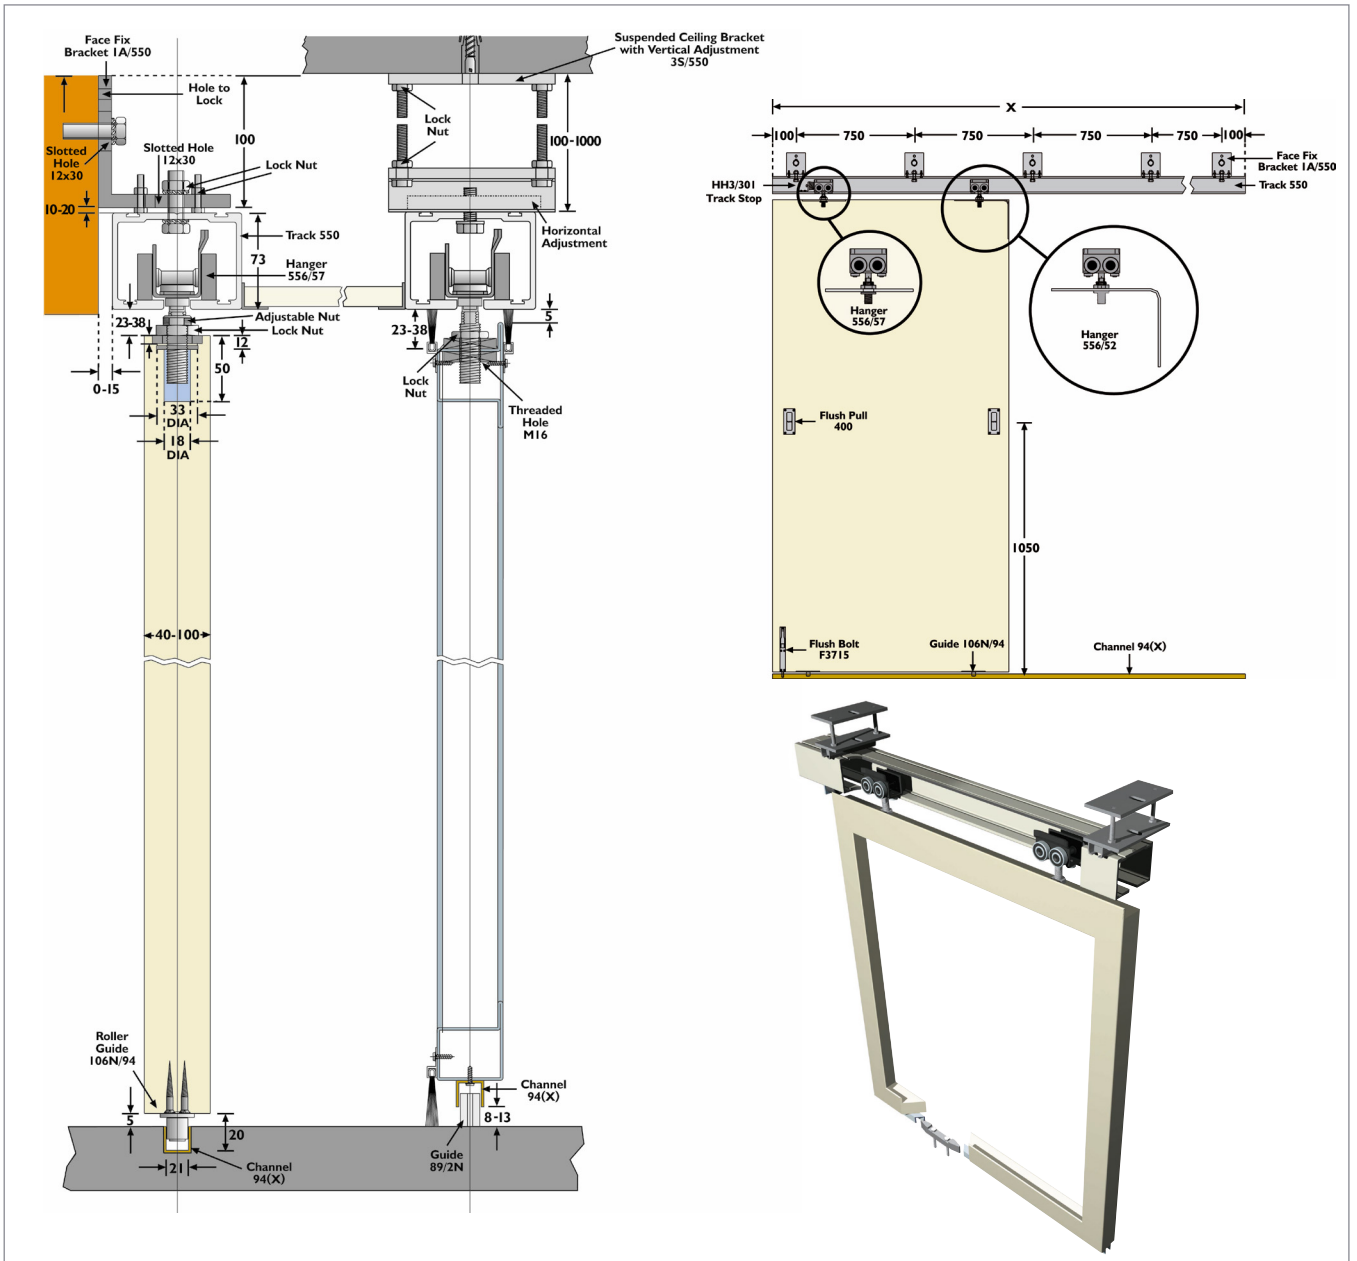

Hardware

Track

Brackets

Hangers

Guides

Guide Channel

Stop

Accessories

Round Flush Pull Set (385/S) satin, also available in chrome, black and polished brass

Square Flush Pull Set (53/S) satin, also available in chrome and black

Rectangle Flush Pull (125/S) satin, also available in chrome

Rectangle Flush Pull (400) satin, also available in stainless steel

View our full range of accessories on page 136