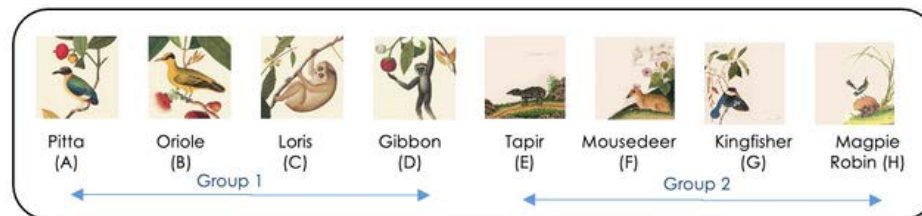

Pen Holder [OV12-WF]

Size: L7 x W7 x H12cm
Available Artworks: A, B, C, D and G

Available Designs: