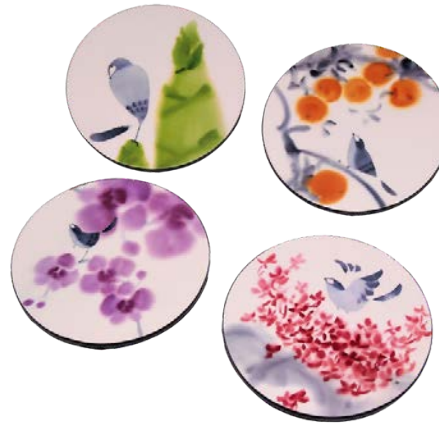

Coaster, Set of 4 [HLO-Joy]

Size: D10 x H3.6cm

Available in: Ixora, Mandarins,
Orchid, Bamboo