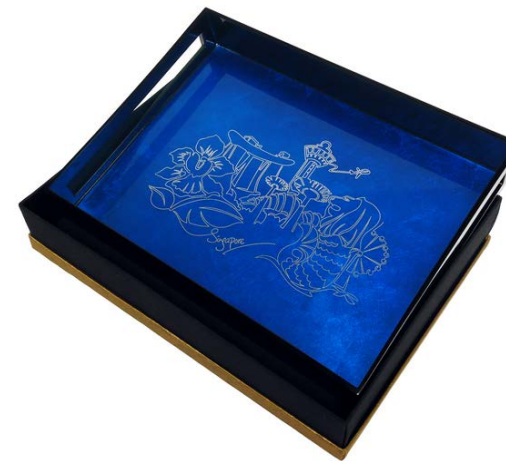

Serving Tray

Size: L33 x W24.5 x H5cm