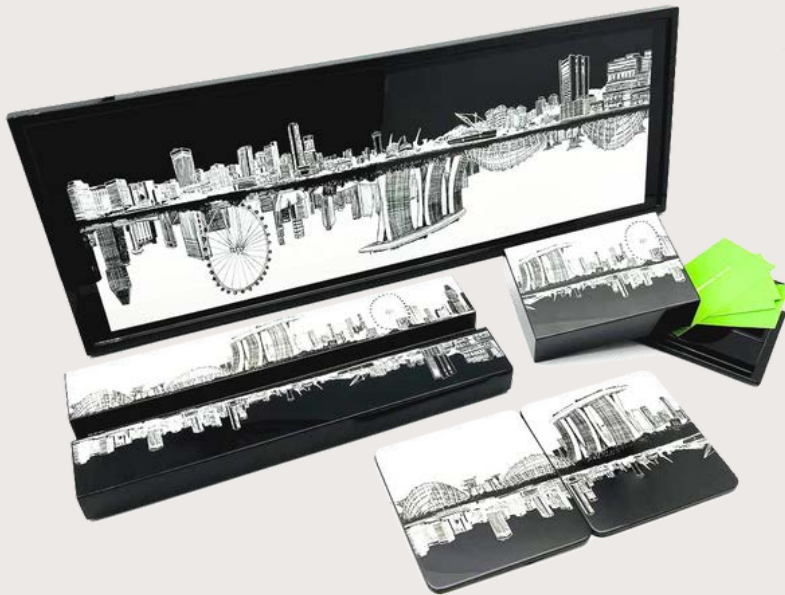

About the Collection: *River Tales*

The River Tales artwork masterfully portrays the timeless beauty of Singapore's landscapes. This captivating piece showcases the iconic Singapore River, offering glimpses of the old landscape that includes the historic Collyer Quay from 1971. Collyer Quay holds a significant place in Singapore's history, having served as a vibrant waterfront entrance that facilitated trade activities and contributed to the city's early growth.

In a delightful contrast, the artwork also captures the modern-day landscape, highlighting the well-known architecture that has become an integral part of Singapore's identity. This seamless interplay between the past and present evokes a deep sense of reflection, symbolising Singapore's remarkable journey of progress while cherishing its rich heritage.