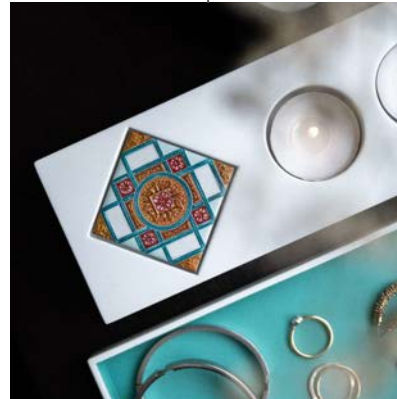

Flat Top

Standalone