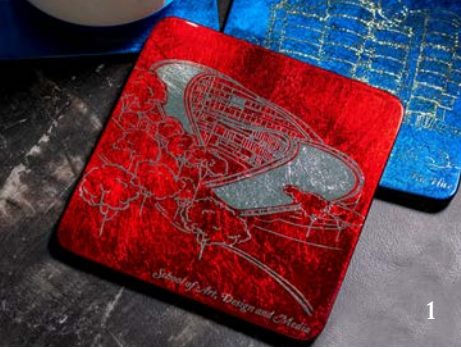

1

2

3

4

5

6

Types of Finishing

Besides colour bases, different types of finishing are used to bring lacquerware to life.

1. Gold & Silver Leaf Applique
2. Artwork Personalisation
3. Mother-of-Pearl Inlay
4. Hand Painted
5. Engraving
6. UV Print