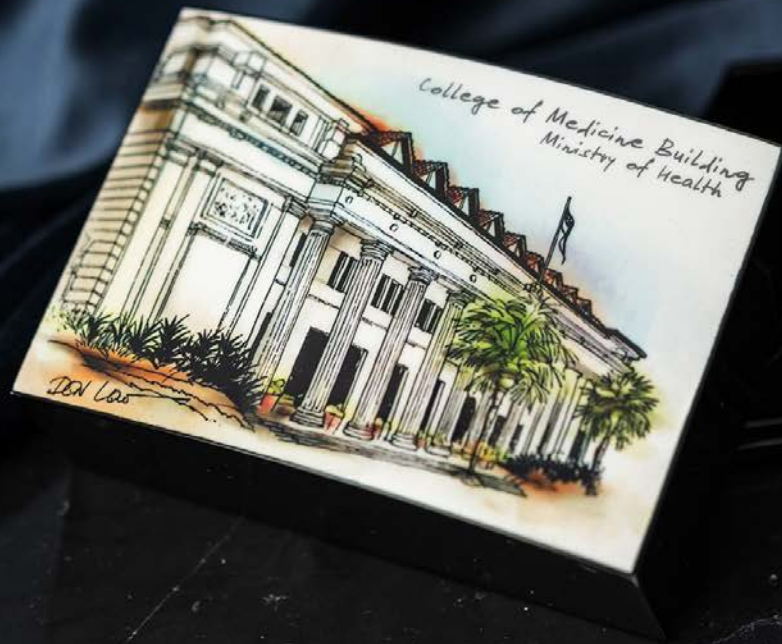

Business Card Box

Client: Ministry of Health

Type of customisation: Artwork Personalisation