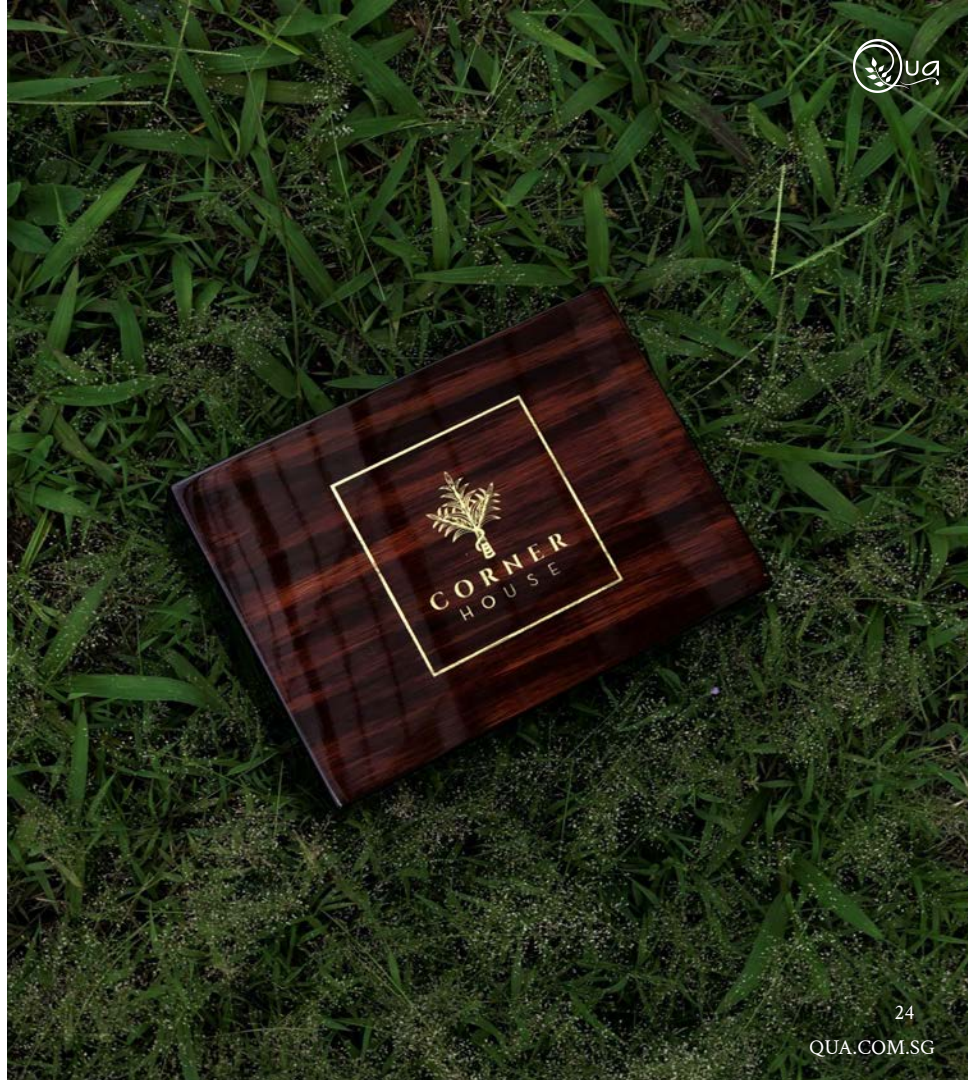

Stationery Box

Client: Corner House

Type of customisation: Artwork Personalisation