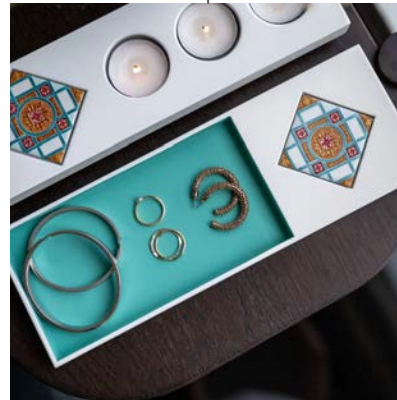

Flat Top

Standing