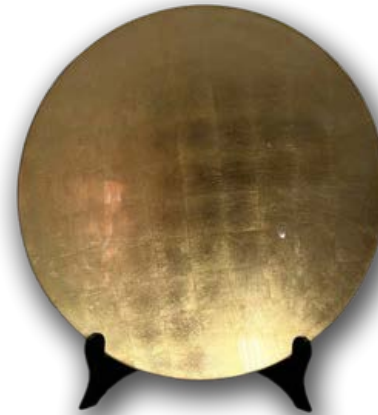

# QUA ESSENTIALS

---

**CNY Lohei Plates (L)**  
Size: D45

**CNY Lohei Plates (M)**  
Size: D35

**Tissue Box**  
Size: L27 X W14 X H9.5cm

**Serving Tray**  
Size: L33 x W24.5 x H5.5cm

**CNY Goodie Box, Square**  
Size: L25 x W23.5 x H5.5cm