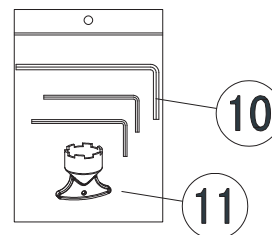

Code	The Accessory List	Quantity
1	Shower	1
2	Main body	1
3	Straight pipe	1
4	Cover	1
5	Screw	3
6	Base	1
7	Threaded inlet Sheath	2
8	Screw	3
9	Inlet pipe	2
10	Allen key	3
11	Aerator wrench	1

※Installation Instructions

- ☆ Do not disassemble the main body, as it has been installed & commissioned correctly & precisely before leaving the factory;
- ☆ To avoid the faucet from jamming, do flush the water pipe before installation;
- ☆ After installation, make sure every joint safely sealed & no leaking;
- ☆ Using condition: Working pressure at 0.05-1.0MPa (including cold & hot water pressure), with applicable water temperature: 4°C-90°C;
- ☆ Make sure to connect the hot/cold inlet pipe correctly, if standing in front, hot water pipe connecting to the left & cold water pipe connecting to the right.

※Installation Procedures

☆ Please install the connection hose into the wall according to the installation Procedures.

※Usage

☆How to operate the handle

- 1) Raise the handle lever up for opening water; push it down for close.
- 2) Turn the handle lever to the left to increase hot water flow for higher water temperature, an lower water temperature by operating reversely.