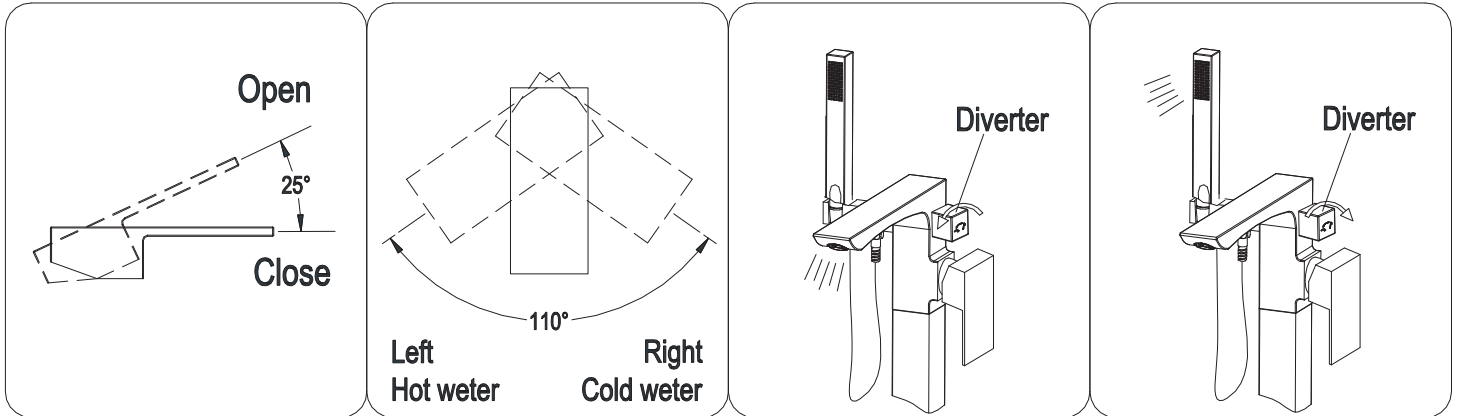

※Installation Procedures

☆ Please install the connection hose into the wall according to the installation Procedures.

※Usage

☆How to operate the handle

1) Raise the handle lever up for opening water; push it down for close.
2) Turn the handle lever to the left to increase hot water flow for higher water temperature, an lower water temperature by operating reversely.

☆The diverter instruction:

Switch the diverter handle, water comes out from faucet or hand shower.

※Cleaning & Maintenance

☆ To keep the product clean & shining, follow the as below:

1. Flush with clean water & dry with soft cloth only;
2. If any dirt, clean with soft liquid or transparent glass detergent;
3. Do not use any scrubbing detergent, polisher, sane-cloth, paper tissue or scraper;
4. Do not use acid detergent, indissolvable grain-like detergent or soap.