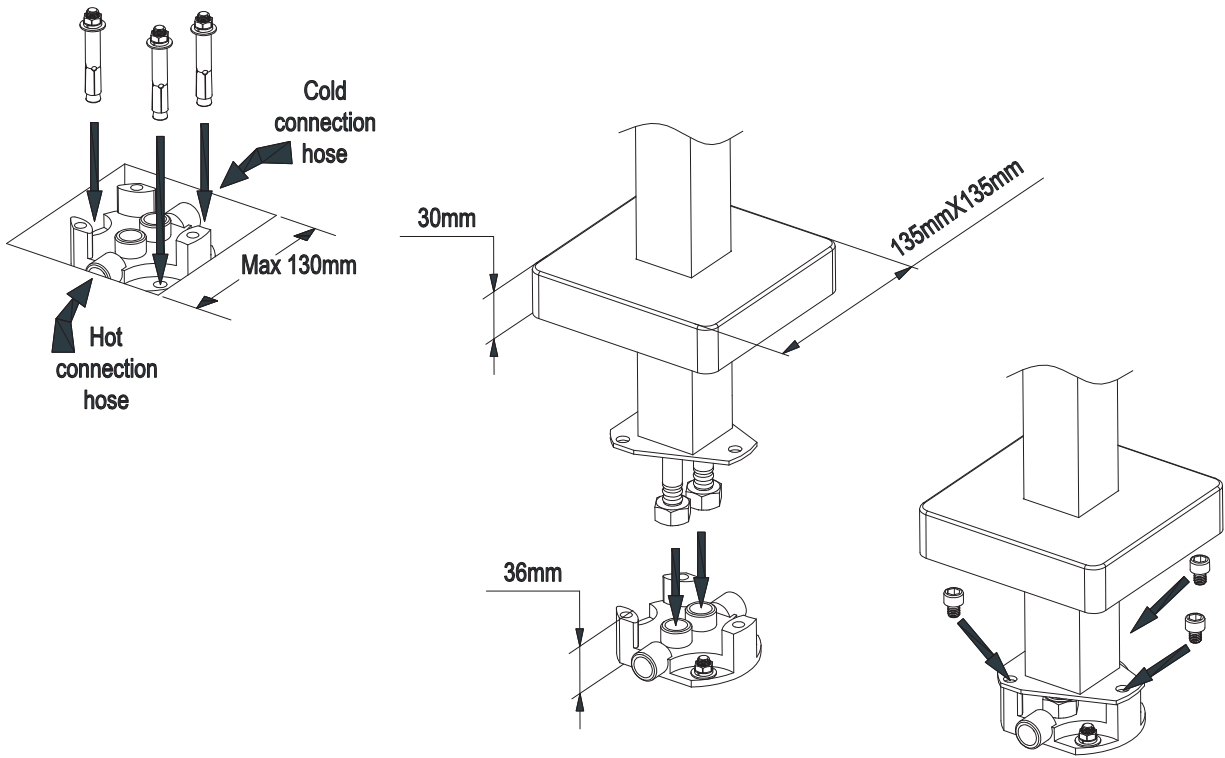

Code	The Accessory List	Quantity
1	Shower	1
2	Main body	1
3	Straight pipe	1
4	Cover	1
5	Screw	3
6	Base	1
7	Threaded inlet Sheath	2
8	Screw	3
9	Inlet pipe	2
10	Allen key	3
11	Aerator wrench	1

※Installation Instructions

- ☆ Do not disassemble the main body, as it has been installed & commissioned correctly & precisely before leaving the factory;
- ☆ To avoid the faucet from jamming, do flush the water pipe before installation;
- ☆ After installation, make sure every joint safely sealed & no leaking;
- ☆ Using condition: Working pressure at 0.05-1.0MPa (including cold & hot water pressure), with applicable water temperature: 4°C-90°C;
- ☆ Make sure to connect the hot/cold inlet pipe correctly, if standing in front, hot water pipe connecting to the left & cold water pipe connecting to the right.

※Installation Procedures

☆ Please install the connection hose into the wall according to the installation Procedures.

※Usage

☆How to operate the handle

- 1) Raise the handle lever up for opening water; push it down for close.
- 2) Turn the handle lever to the left to increase hot water flow for higher water temperature, an lower water temperature by operating reversely.