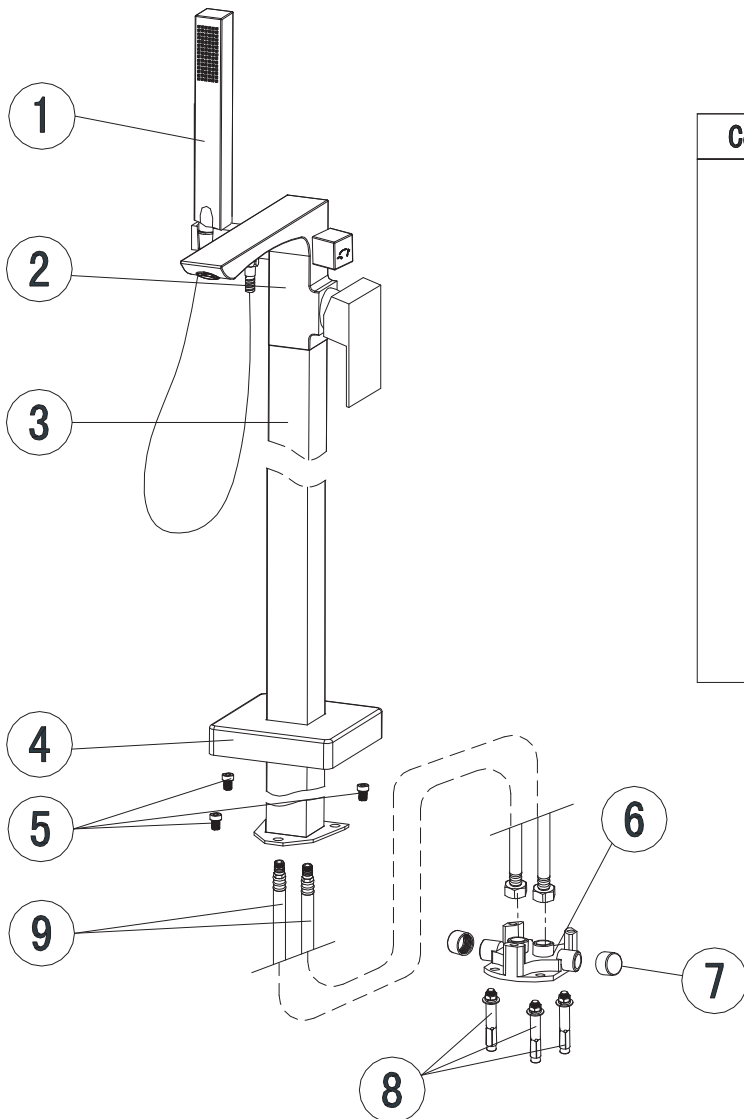

※ACCESSORIES CHECKING

LIST OF THE STANDARD ACCESSORIES:

Please double-check the accessory list hereinafter and contact our company for any unconformity.

Remarks:

1. Without affecting their performing, accessories may be changed without further notice;
2. Drawings for reference only, Product size & shape refer to actual faucet.

Code	The Accessory List	Quantity
1	Shower	1
2	Main body	1
3	Straight pipe	1
4	Cover	1
5	Screw	3
6	Base	1
7	Threaded inlet Sheath	2
8	Screw	3
9	Inlet pipe	2
10	Allen key	3
11	Aerator wrench	1

※Installation Instructions

- ☆ Do not disassemble the main body, as it has been installed & commissioned correctly & precisely before leaving the factory;
- ☆ To avoid the faucet from jamming, do flush the water pipe before installation;
- ☆ After installation, make sure every joint safely sealed & no leaking;
- ☆ Using condition: Working pressure at 0.05-1.0MPa (including cold & hot water pressure), with applicable water temperature: 4°C-90°C;
- ☆ Make sure to connect the hot/cold inlet pipe correctly, if standing in front, hot water pipe connecting to the left & cold water pipe connecting to the right.

※Installation Procedures

☆ Please install the connection hose into the wall according to the installation Procedures.

※Usage

☆How to operate the handle

- 1) Raise the handle lever up for opening water; push it down for close.
- 2) Turn the handle lever to the left to increase hot water flow for higher water temperature, an lower water temperature by operating reversely.