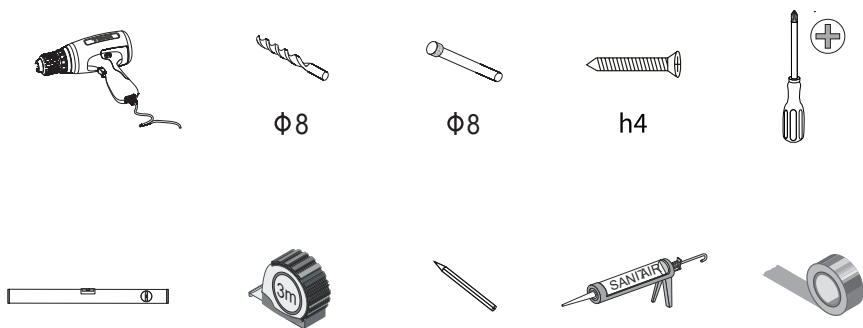

Installation Instructions

Installation Manual

Parts List

Cabinet

Basin

Fixed Accessories

Tools List

Installation Instructions

1 Measure Installation Height

2 Install the hanging bracket

** Also applicable model