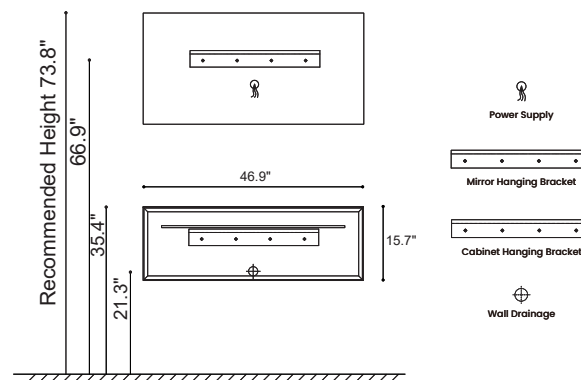

Installation Instructions

Installation Manual

Parts List

Cabinet

Basin

Fixed Accessories

Tools List

Installation Instructions

1 Measure Installation Height

2 Install the hanging bracket

** Also applicable model