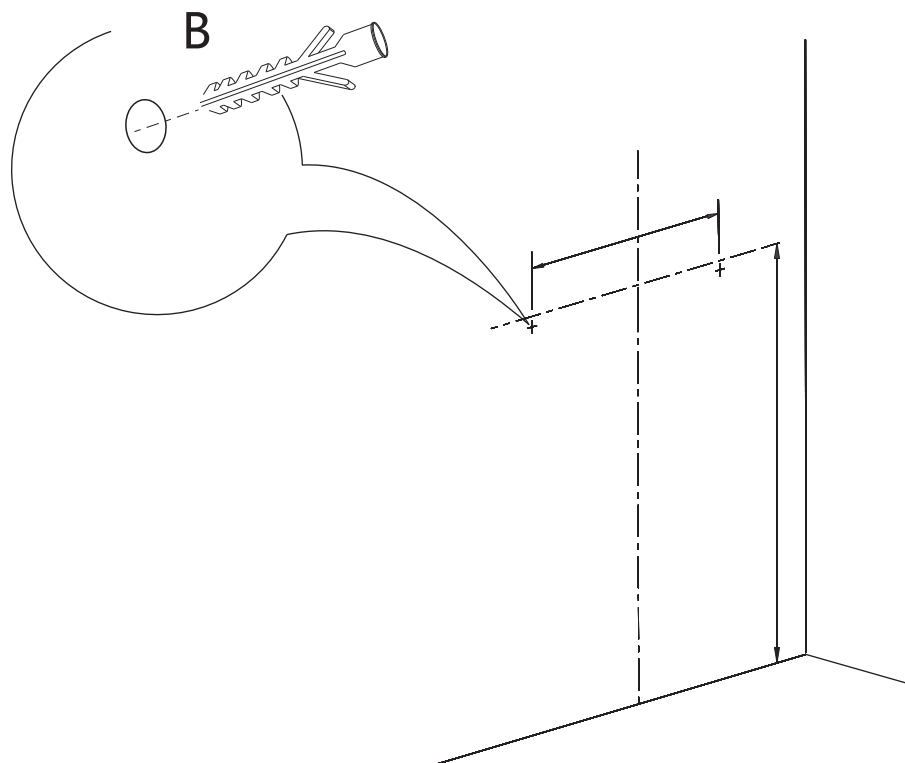

LED MIRROR

3