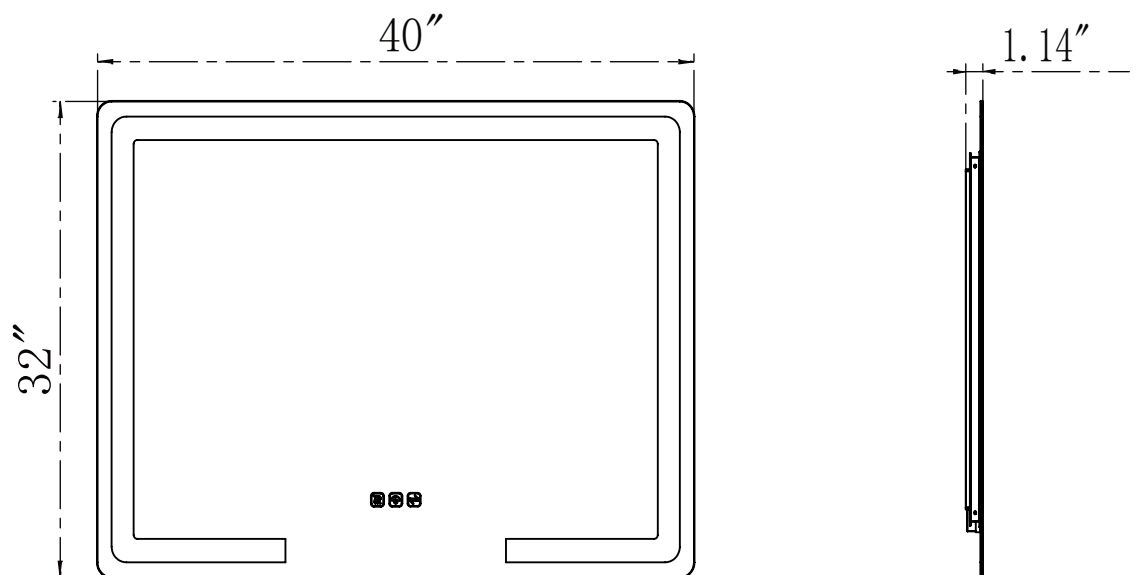

LED Mirror

Installation Guide

LED mirror

LED MIRROR

	TF2003-01-14		
Model	32"*24"	36"*28"	40"*32"
W	32"	36"	40"
H	24"	28"	32"
D	1.14"	1.14"	1.14"
Specification			
Voltage	100-130V	100-130V	100-130V
Hz	50/60Hz	50/60Hz	50/60Hz
CRI	≥80	≥80	≥80
Maximum Lumens	1677lm	1860lm	1907lm
Defogger Dimensions	250mm*350mm	250mm*350mm	250mm*350mm
LED Strip Wattage	16W±10%	17.5W±10%	18.5W±10%
Color Temperature	2700-6500	2700-6500	2700-6500
LED Lifetime	50000 Hours	50000 Hours	50000 Hours
Waterproof Rate	IP44	IP44	IP44
Defogger Wattage	13.8W±5%	13.8W±5%	13.8W±5%
LED Strip Length	78.7"	94.5"	110.2"