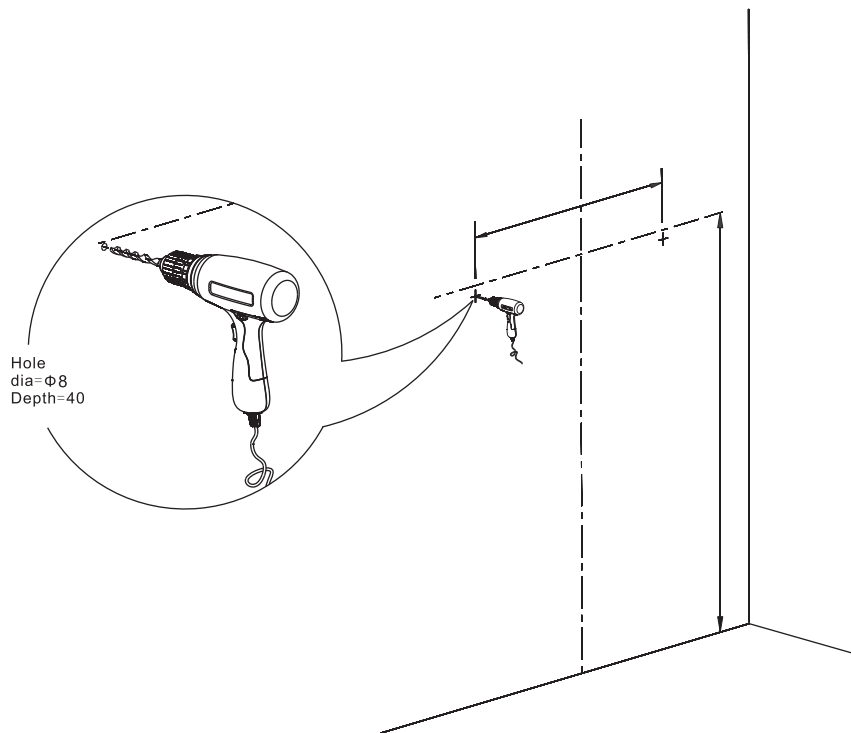

LED Mirror

Installation Guide

LED mirror

LED MIRROR

	TF2003-01-14		
Model	32"*24"	36"*28"	40"*32"
W	32"	36"	40"
H	24"	28"	32"
D	1.14"	1.14"	1.14"
Specification			
Voltage	100-130V	100-130V	100-130V
Hz	50/60Hz	50/60Hz	50/60Hz
CRI	≥80	≥80	≥80
Maximum Lumens	1677lm	1860lm	1907lm
Defogger Dimensions	250mm*350mm	250mm*350mm	250mm*350mm
LED Strip Wattage	16W±10%	17.5W±10%	18.5W±10%
Color Temperature	2700-6500	2700-6500	2700-6500
LED Lifetime	50000 Hours	50000 Hours	50000 Hours
Waterproof Rate	IP44	IP44	IP44
Defogger Wattage	13.8W±5%	13.8W±5%	13.8W±5%
LED Strip Length	78.7"	94.5"	110.2"

LED MIRROR

INSTALLATION GUIDE

TOOLS REQUIRED FOR INSTALLATION

LED MIRROR

1

A

B

2