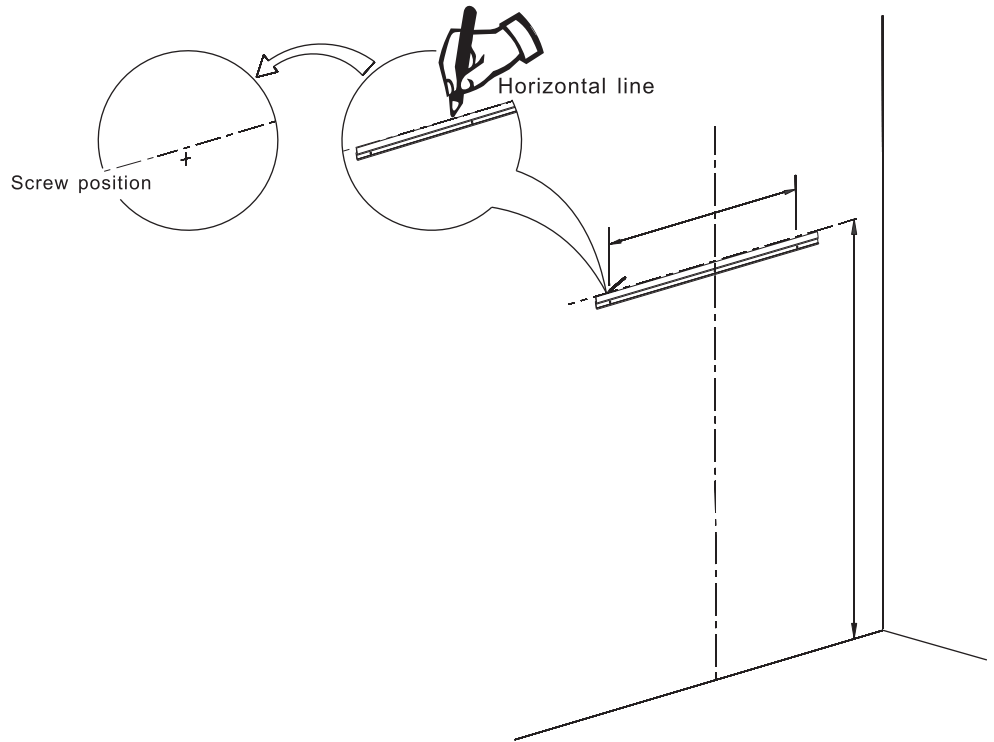

LED Mirror

Installation Guide

LED mirror

LED MIRROR

	TF2003-01-14		
Model	32"*24"	36"*28"	40"*32"
W	32"	36"	40"
H	24"	28"	32"
D	1.14"	1.14"	1.14"
Specification			
Voltage	100-130V	100-130V	100-130V
Hz	50/60Hz	50/60Hz	50/60Hz
CRI	≥80	≥80	≥80
Maximum Lumens	1677lm	1860lm	1907lm
Defogger Dimensions	250mm*350mm	250mm*350mm	250mm*350mm
LED Strip Wattage	16W±10%	17.5W±10%	18.5W±10%
Color Temperature	2700-6500	2700-6500	2700-6500
LED Lifetime	50000 Hours	50000 Hours	50000 Hours
Waterproof Rate	IP44	IP44	IP44
Defogger Wattage	13.8W±5%	13.8W±5%	13.8W±5%
LED Strip Length	78.7"	94.5"	110.2"

LED MIRROR

INSTALLATION GUIDE

TOOLS REQUIRED FOR INSTALLATION

LED MIRROR

1

A

B

2