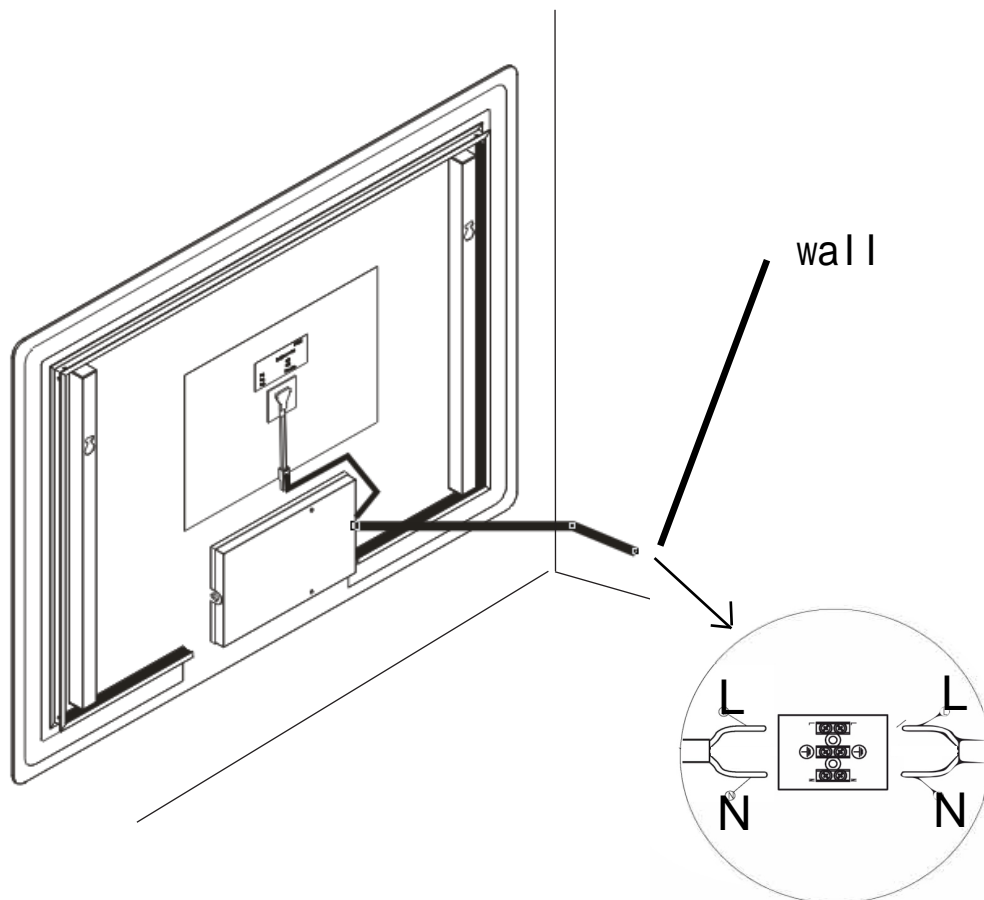

LED MIRROR

5