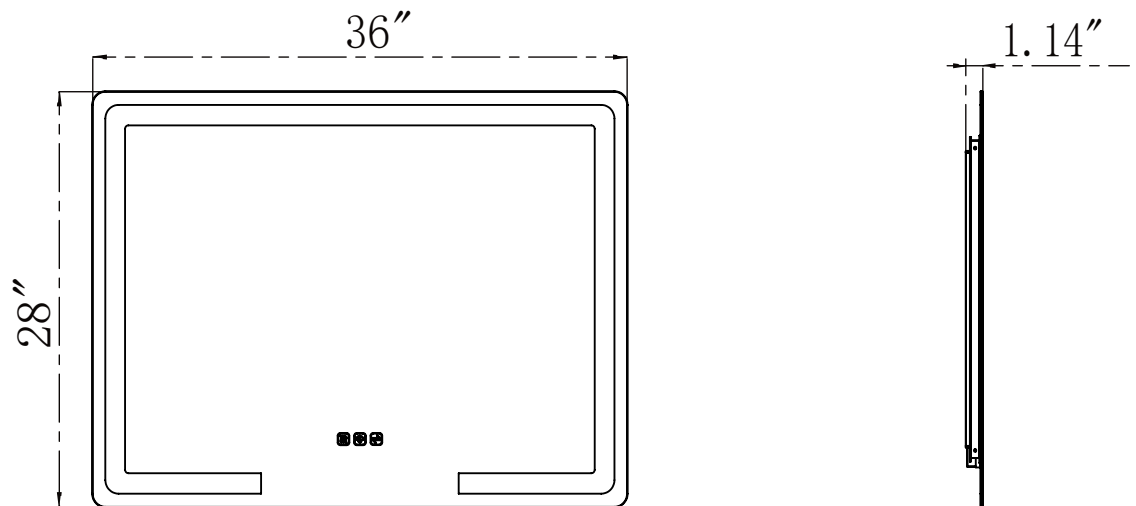

LED Mirror

Installation Guide

LED mirror

LED MIRROR

	TF2003-01-14		
Model	32"*24"	36"*28"	40"*32"
W	32"	36"	40"
H	24"	28"	32"
D	1.14"	1.14"	1.14"
Specification			
Voltage	100-130V	100-130V	100-130V
Hz	50/60Hz	50/60Hz	50/60Hz
CRI	≥80	≥80	≥80
Maximum Lumens	1677lm	1860lm	1907lm
Defogger Dimensions	250mm*350mm	250mm*350mm	250mm*350mm
LED Strip Wattage	16W±10%	17.5W±10%	18.5W±10%
Color Temperature	2700-6500	2700-6500	2700-6500
LED Lifetime	50000 Hours	50000 Hours	50000 Hours
Waterproof Rate	IP44	IP44	IP44
Defogger Wattage	13.8W±5%	13.8W±5%	13.8W±5%
LED Strip Length	78.7"	94.5"	110.2"