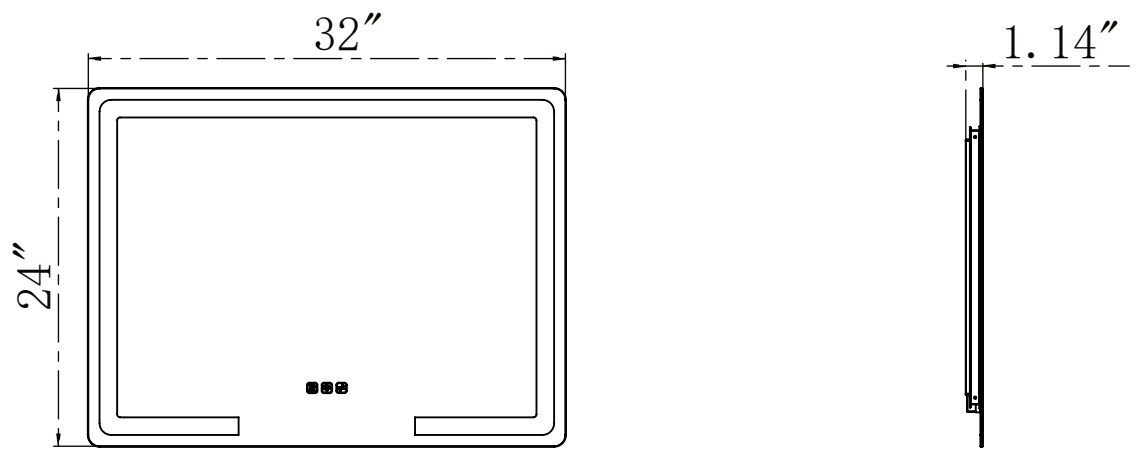

LED Mirror

Installation Guide

LED mirror

LED MIRROR

	TF2003-01-14		
Model	32"*24"	36"*28"	40"*32"
W	32"	36"	40"
H	24"	28"	32"
D	1.14"	1.14"	1.14"
Specification			
Voltage	100-130V	100-130V	100-130V
Hz	50/60Hz	50/60Hz	50/60Hz
CRI	≥80	≥80	≥80
Maximum Lumens	1677lm	1860lm	1907lm
Defogger Dimensions	250mm*350mm	250mm*350mm	250mm*350mm
LED Strip Wattage	16W±10%	17.5W±10%	18.5W±10%
Color Temperature	2700-6500	2700-6500	2700-6500
LED Lifetime	50000 Hours	50000 Hours	50000 Hours
Waterproof Rate	IP44	IP44	IP44
Defogger Wattage	13.8W±5%	13.8W±5%	13.8W±5%
LED Strip Length	78.7"	94.5"	110.2"