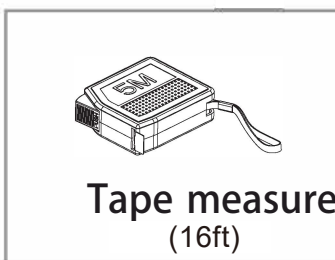

TOOLS REQUIRED FOR INSTALLATION