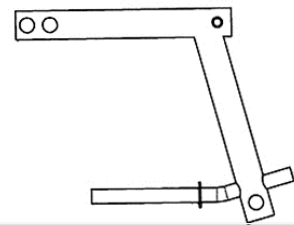

① x2

② x1

④ x2

⑦ x1

⑤ x1

⑩ x1

⑥ x1

⑧ x2

⑬ x3

⑪ x1

⑭ x3

③ x2

⑫ x2

⑨ x1