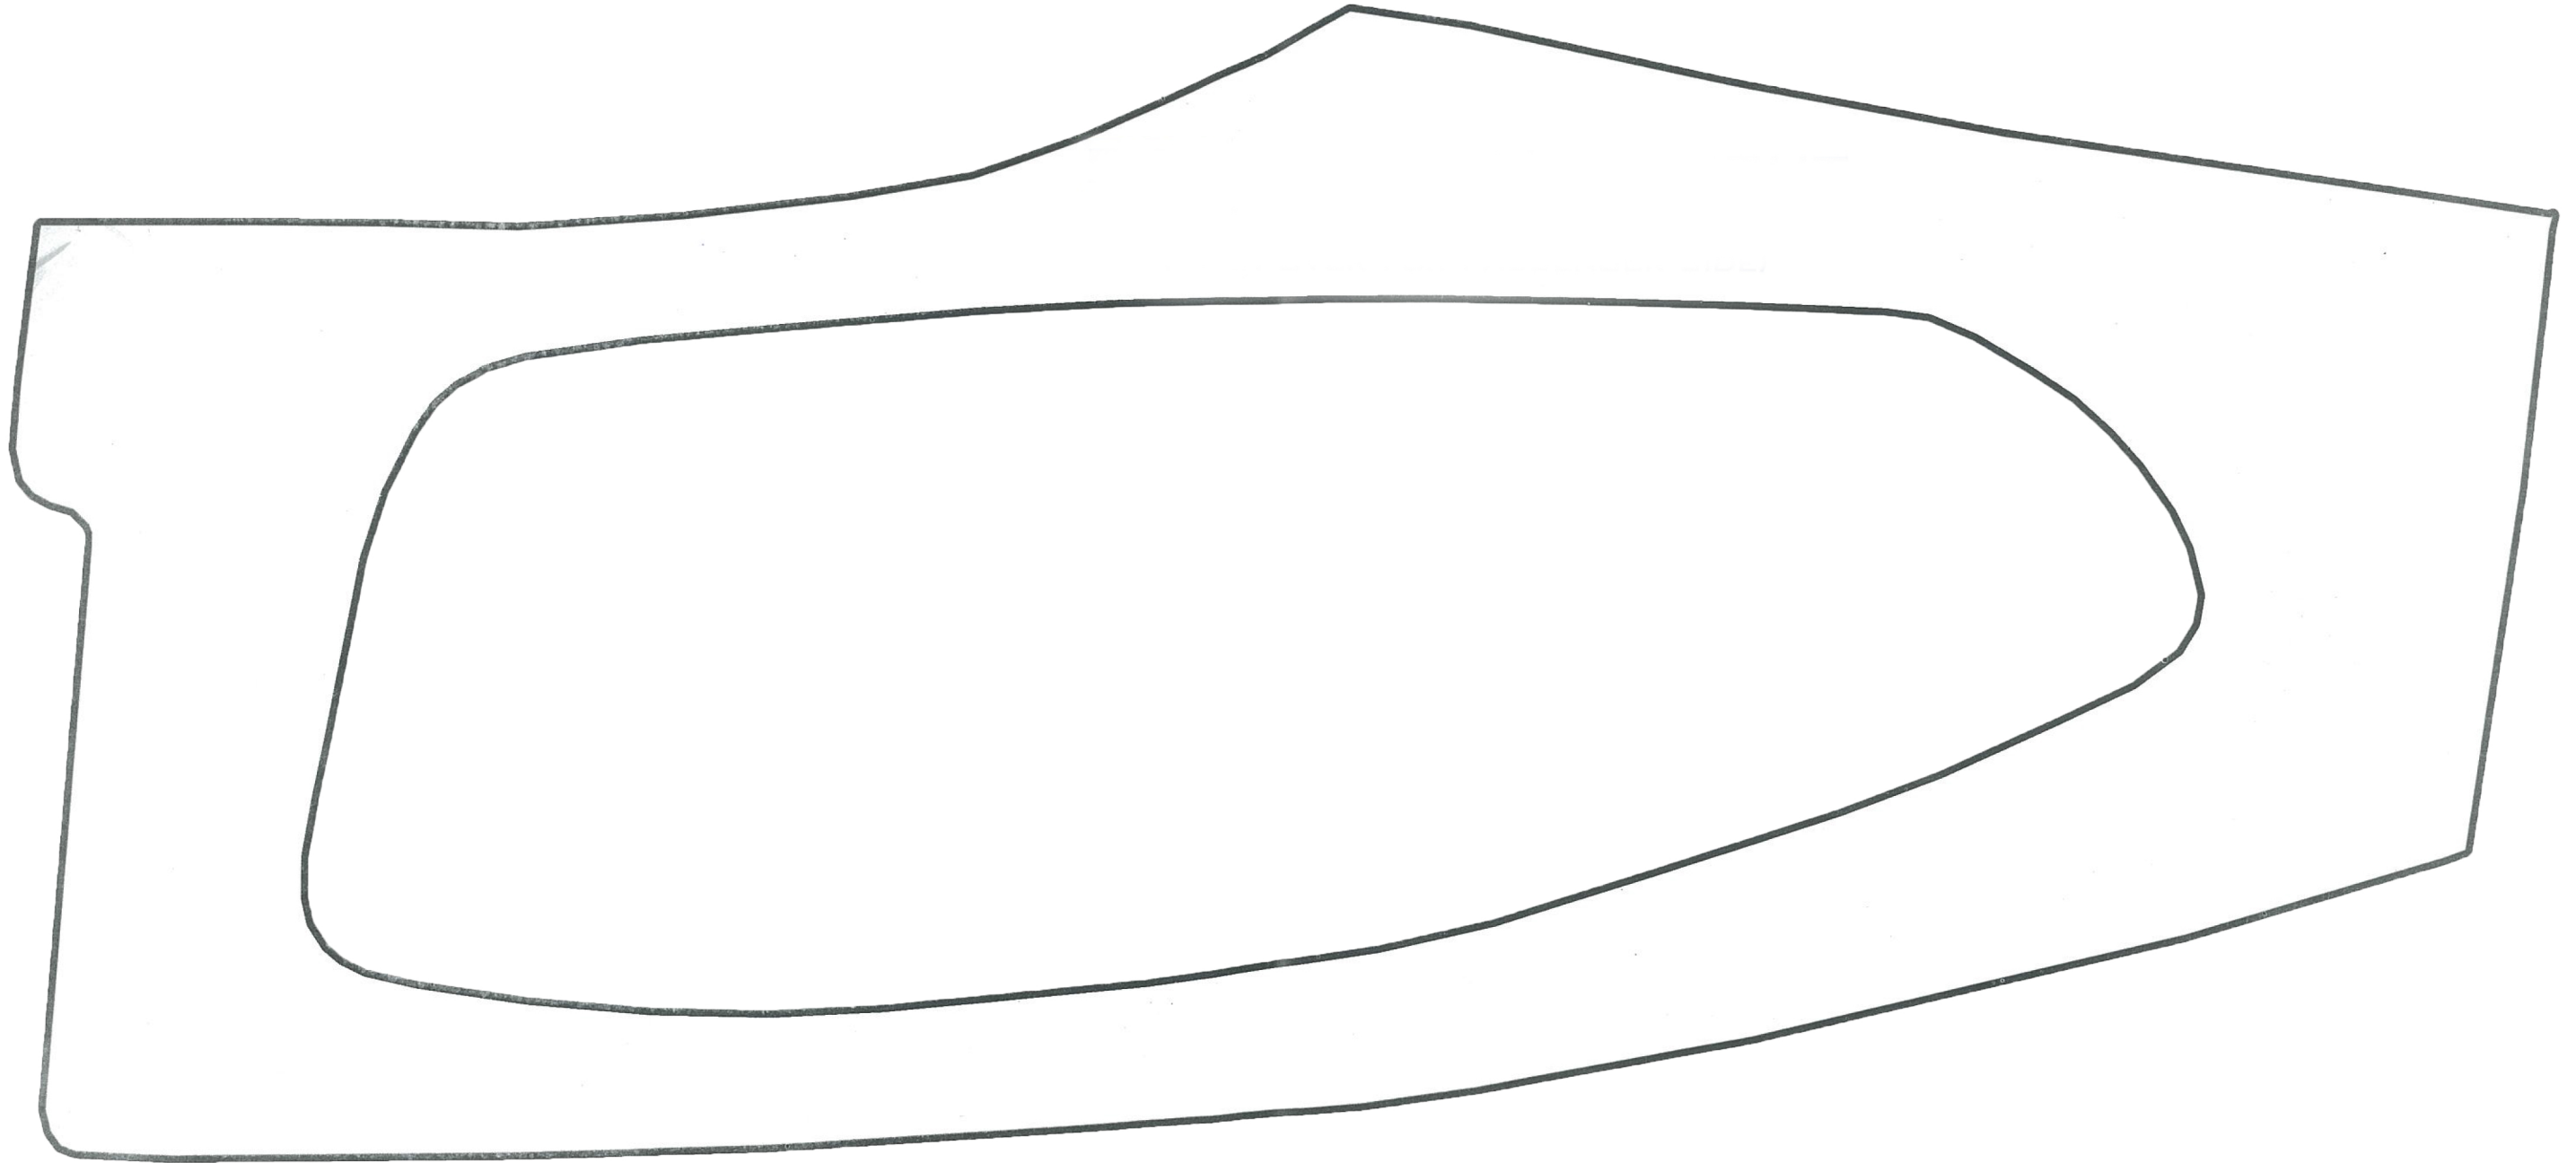

E-Z-GO RXV Headlight Template
Driver Side
Flip over for passenger side

**E-Z-GO RXV Tail Light Template
Driver Side**

Flip over for passenger side