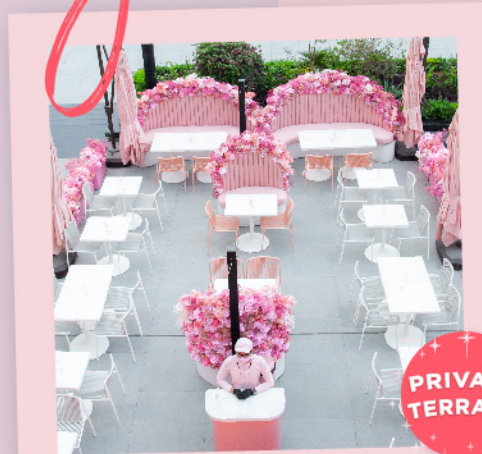

Panorama

Mall

Our café in Saudi's capital Riyadh is located in the architectural splendour of the Panorama Mall. Host a show stopping event in our star studded location with a bespoke food and drinks menu for your guests. Pose in our vintage pink Sunbeam car under a canopy of stars surrounded by our tropical pink florals and large scale video screens.

Pink branded vending machine, which you can
set up with your own retail products.

Riyadh The Zone

All the way up

A vast pink playground in the heart of Riyadh, complete with a huge backdrop of flowers and neon signs. This location has a beautiful upstairs Private Terrace area covered with umbrellas and surrounded by flowers for absolute privacy from the outside world. The space is perfect for baby showers, birthdays, graduation parties, bridal showers and more!