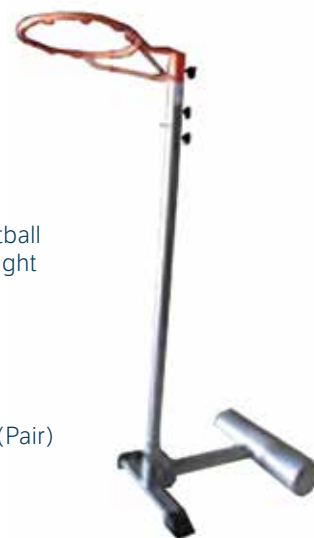

All-in-One System

- » Multipurpose heavy duty portable stand, sold as a pair
- » Can be used for Badminton, Tennis, Volleyball and/or Netball
- » 50mm HD steel tubing with a steel encased concrete weight
- » 3 section design
- » Adjustable in height from 165cm to 305cm
- » 100mm wheels
- » Top attachment for Volleyball Net
- » Ring attachment for Netball
- » Quick assembly Badminton, Tennis, Volleyball & Netball (Pair)

ALLINIS Adjustable from 165cm to 305cm $850.00 ea