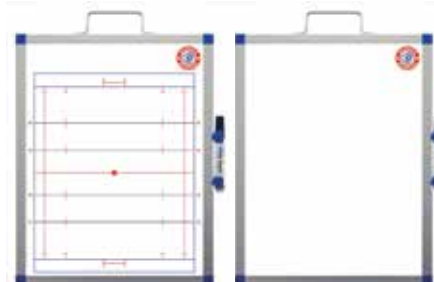

## Football (Rugby Union & Rugby League) – Coaches Boards

**Magnetic Coaches Folder – Rugby League**

COGMF5 46cm x 35cm \$45.00 ea

**Magnetic Coaches Folder – Rugby Union**

COBMF9 46cm x 35cm \$45.00 ea

**Magnetic Coaches Board – Rugby Union**