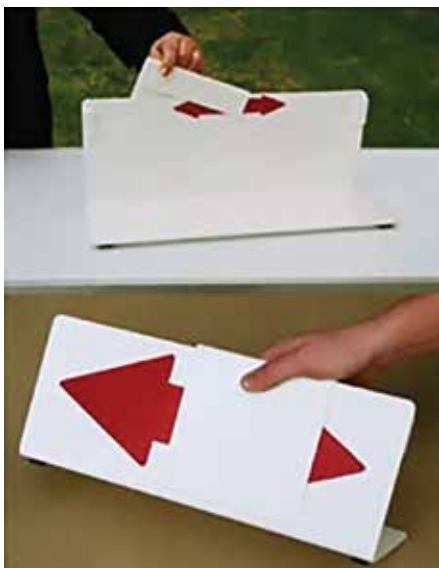

Possession Arrow

This basketball possession arrow is required at competition level to aid in deciding of contested balls. The arrow is designed for desktop use and is constructed of white acrylic with a red scratch resistant double ended arrow on both sides. Great for referees to identify possession at a glance. Arrow is manually operated by sliding a white cover across the assembly.

BKPA $62.50 ea