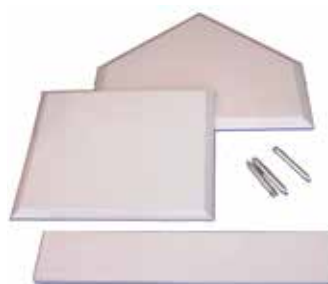

Rubber HD Throw Down Plates

SFBA11	Base Plate - Set 3	$70.00 ea
SFBA09	Pitcher's Plate	$45.00 ea
SFBA10	Home Plate	$39.95 ea