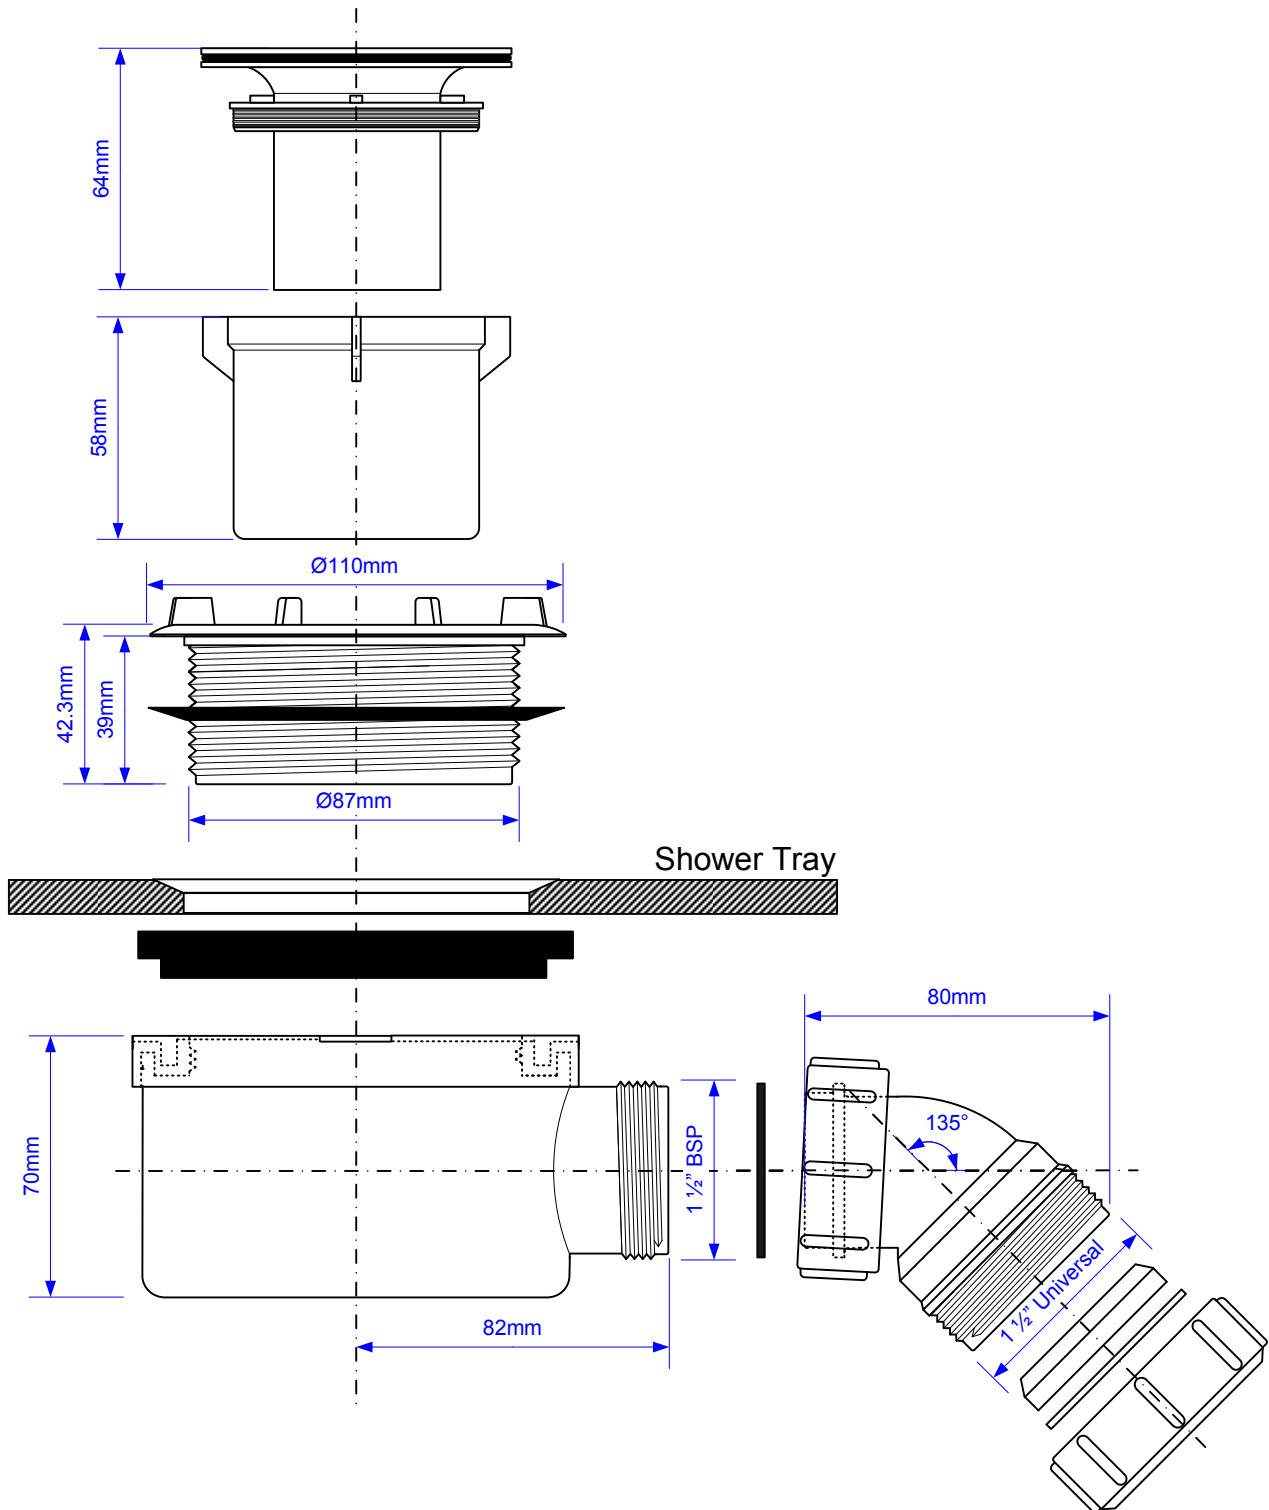

Code:

ST90-70B

Drawing verified
correct as of:

05/05/2015
RM

DRAWN BY

RM

REVISED

05/05/2015

FILENAME

ST90-70B.VSD

SCALE

1: 2

DATE

05/05/2015