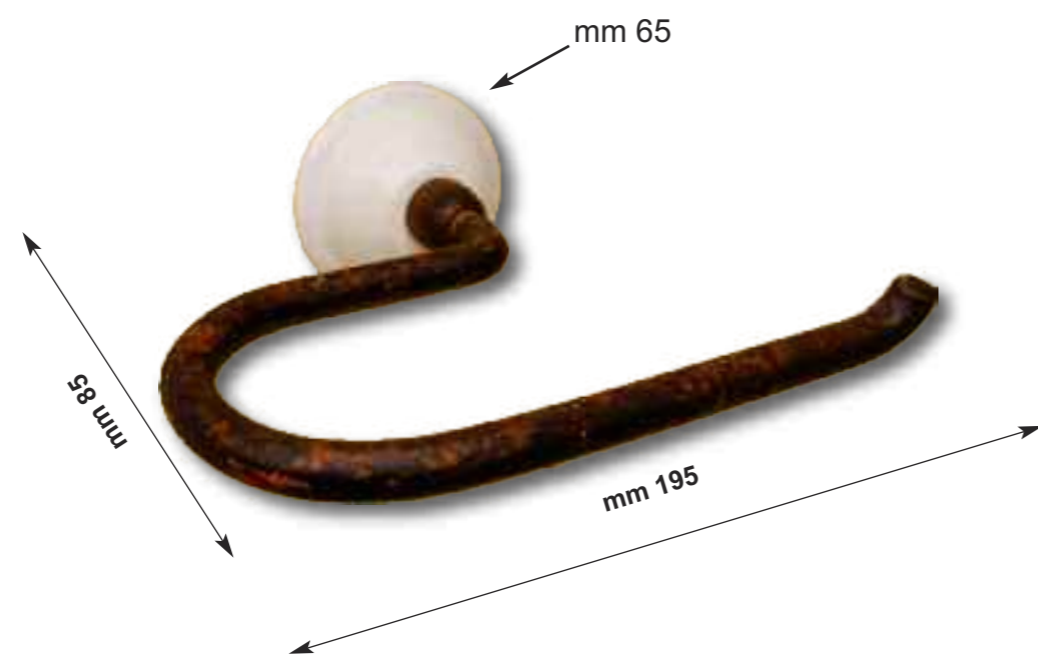

Porta Cartaigienica

HYGIENIC PAPER HOLDER

Art. 2005

Porta carta igienica destro
con ceramica

WROUGHT IRON TOILET ROLL
HOLDER RIGHTWARD