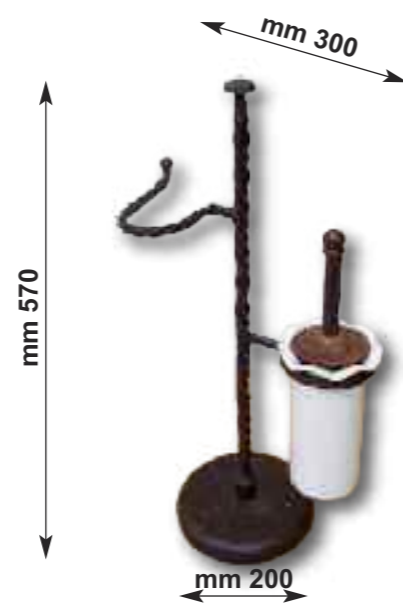

Art. 3057

Piantana piccola base tonda porta con

accessori in ceramica

SMALL FREE STANDING ROUND BASE TOILET ROLL AND CERAMIC BRUSH HOLDER

OPZIONI CERAMICHE

A		BIANCA LISCIA
B		BIANCA LISCIA BORDO DECORATO MARRONE BLUE VERDE BORDEAUX
C		BIANCA SMERLATA
D		BIANCA SMERLATA BORDO DECORATO MARRONE BLUE VERDE BORDEAUX