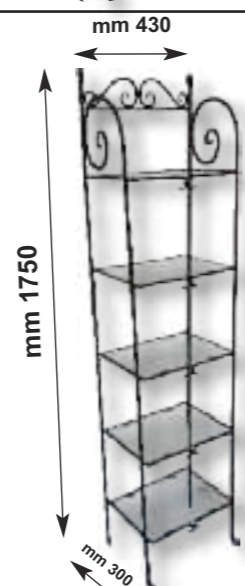

Since 1943 Love for Tradition

www.armoniedepoca.com

Mobili a giorno

SHELVES FORNITURE

Art. 1115

Mobile in ferro con 5 piani
in vetro misure mm :
H 1750 - L 430 - P 220

FREE STANDING FORGED IRON
STRUCTURE WITH FIVE GLASS
SHELVES

Art. 1110

Mobile in ferro con 5 piani
in vetro misure mm :
H 1750 - L 630 - P 220

FREE STANDING FORGED
IRON STRUCTURE WITH FIVE
GLASS SHELVES

Art. 1105

Mobile in ferro con 5 piani
in vetro misure mm :
H 1750 - L 430 - P 300

FREE STANDING FORGED
IRON STRUCTURE WITH FIVE
GLASS SHELVES

Since 1943 Love for Tradition

Mobili a giorno

SHELVES FURNITURE

Art. 1125

Mobile in ferro con 5 piani
in vetro misure mm :
H 1750 - L 430 - P 300