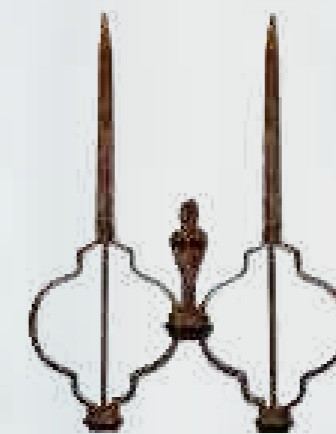

Index

PRICE LIST

— 5 —
i
C
E

listino prezzi

				FINITURA BASE	FINITURA FASCIA 2	FINITURA FASCIA 3	FINITURA FASCIA 4	FINITURA	DESCRIZIONE
				FV	NO-GF-G-NV	VA-BA-BRA-OI-AI CA-GAA-OA-RA AA-BV-VP-BP	FO-FA	UNICA	
ART.	FOTO	PAG.	€.	PREZZO BASE	PREZZO +10%	PREZZO +20%	PREZZO +30%		
FORGIA	FORGIA	FORGIA	FORGIA	FORGIA	FORGIA	FORGIA	FORGIA	FORGIA	FORGIA
1000		1	€/pz	65,60	72,10	78,70	85,30		porta asciugamani da parete lunghezza cm 30
1001		1	€/pz	74,20	81,60	89,00	96,50		porta asciugamani da parete lunghezza cm 40
1002		1	€/pz	83,50	91,90	100,20	108,50		porta asciugamani da parete lunghezza cm 50
1003		1	€/pz	92,00	101,20	110,40	119,60		porta asciugamani da parete lunghezza cm 60
1004		1	€/pz	101,00	111,10	121,20	131,30		porta asciugamani da parete lunghezza cm 80
1005		9	€/pz	64,70	71,20	77,60	84,10		porta carta igienica destro
1006		9	€/pz	64,70	71,20	77,60	84,10		porta carta igienica sinistro
1007		9	€/pz	76,70	84,40	92,00	99,70		porta carta igienica composto da 3 pezzi
1008 A		15	€/pz	85,00	93,50	102,00	110,50		porta spazzolini da parete ceramica bianca liscia
1008 B		15	€/pz	97,30	107,00	116,80	126,50		porta spazzolini da parete ceramica bianca liscia con bordo decorato marrone/blu/verde/bordeaux
1008 C		15	€/pz	89,60	98,60	107,50	116,50		porta spazzolini da parete ceramica bianca smerlata
1008 D		15	€/pz	101,20	111,30	121,50	131,60		porta spazzolini da parete ceramica bianca smerlata con bordo decorato marrone/blu/verde/bordeaux
1008 Z		15	€/pz	67,80	74,60	81,40	88,10		solo supporto per porta spazzolini da parete senza ceramica
1009 A		13	€/pz	85,00	93,50	102,00	110,50		porta sapone da parete ceramica bianca liscia
1009 B		13	€/pz	97,30	107,00	116,80	126,50		porta sapone da parete ceramica bianca liscia con bordo decorato marrone/blu/verde/bordeaux
1009 C		13	€/pz	89,60	98,60	107,50	116,50		porta sapone da parete ceramica bianca smerlata
1009 D		13	€/pz	101,20	111,30	121,50	131,60		porta sapone da parete ceramica bianca smerlata con bordo decorato marrone/blu/verde/bordeaux
1009 Z		13	€/pz	67,80	74,60	81,40	88,10		solo supporto per porta sapone da parete senza ceramica
1010 A		17	€/pz	150,50	165,60	180,60	195,70		porta scopini per wc da parete ceramica bianca liscia
1010 B		17	€/pz	174,90	192,40	209,90	227,40		porta scopini per wc da parete ceramica bianca liscia con bordo decorato marrone/blu/verde/bordeaux
1010 C		17	€/pz	167,10	183,80	200,50	217,20		porta scopini per wc da parete ceramica bianca smerlata
1010 D		17	€/pz	181,60	199,80	217,90	236,10		porta scopini per wc da parete ceramica bianca smerlata con bordo decorato marrone/blu/verde/bordeaux
1010 Z		17	€/pz	84,80	93,30	101,80	110,20		solo supporto per porta scopini per wc da parete senza ceramica e senza impugnatura scopino
1011 A		15	€/pz	85,00	93,50	102,00	110,50		porta spazzolini da appoggio ceramica bianca liscia
1011 B		15	€/pz	97,30	107,00	116,80	126,50		porta spazzolini da appoggio ceramica bianca liscia con bordo decorato marrone/blu/verde/bordeaux
1011 C		15	€/pz	89,60	98,60	107,50	116,50		porta spazzolini da appoggio ceramica bianca smerlata
1011 D		15	€/pz	101,20	111,30	121,50	131,60		porta spazzolini da appoggio ceramica bianca smerlata con bordo decorato marrone/blu/verde/bordeaux
1011 Z		15	€/pz	67,80	74,60	81,40	88,10		solo supporto per porta spazzolini da appoggio senza ceramica
1012 A		13	€/pz	85,00	93,50	102,00	110,50		porta sapone da appoggio ceramica bianca liscia
1012 B		13	€/pz	97,30	107,00	116,80	126,50		porta sapone da appoggio ceramica bianca liscia con bordo decorato marrone/blu/verde/bordeaux
1012 C		13	€/pz	89,60	98,60	107,50	116,50		porta sapone da appoggio ceramica bianca smerlata
1012 D		13	€/pz	101,20	111,30	121,50	131,60		porta sapone da appoggio ceramica bianca smerlata con bordo decorato marrone/blu/verde/bordeaux
1012 Z		13	€/pz	67,80	74,60	81,40	88,10		solo supporto per porta sapone da appoggio senza ceramica