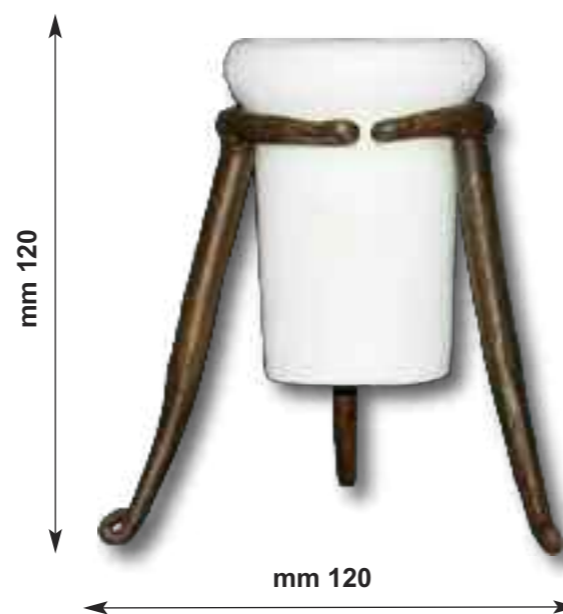

Porta Spazzolini TOOTHBRUSH HOLDER

Art. 1008

Porta spazzolini da parete ceramica con supporto in ferro forgiato

HAND FORGED WALL BRACKET CERAMIC TOOTH BRUSH TUMBLER HOLDER

OPZIONI CERAMICHE-ceramic options

A	BIANCA LISCIA
	BIANCA LISCIA BORDO DECORATO
B	
	MARRONE BLUE VERDE BORDEAUX
C	BIANCA SMERLATA
	BIANCA SMERLATA BORDO DECORATO
D	
	MARRONE BLUE VERDE BORDEAUX