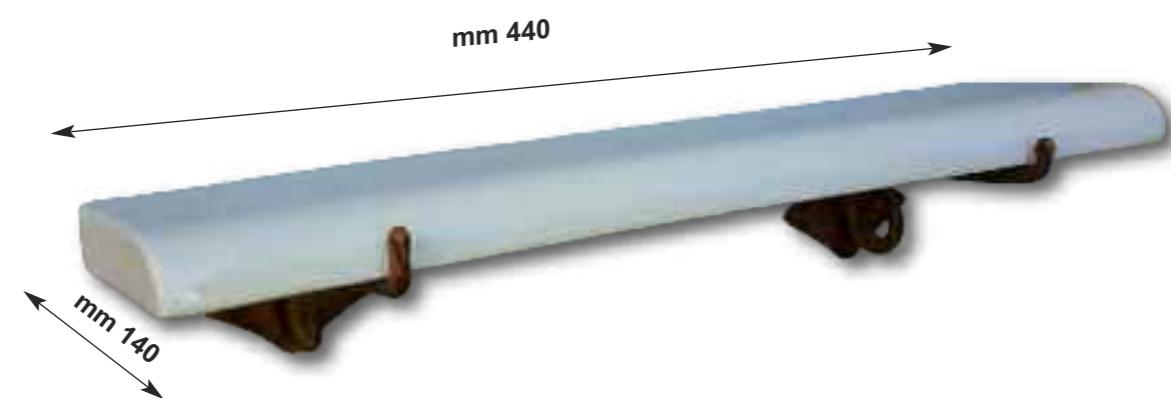

Art. 1059

Mensola con supporti in
ferro forgiato e piano in
ceramica

CERAMIC SHELF WITH
HAND FORGED IRON
BRACKETS

OPZIONI CERAMICHE-ceramic options

A		BIANCA LISCIA
B		BIANCA LISCIA BORDO DECORATO
		MARRONE BLUE VERDE BORDEAUX

Since 1943 Love for Tradition

www.armoniedepoca.com