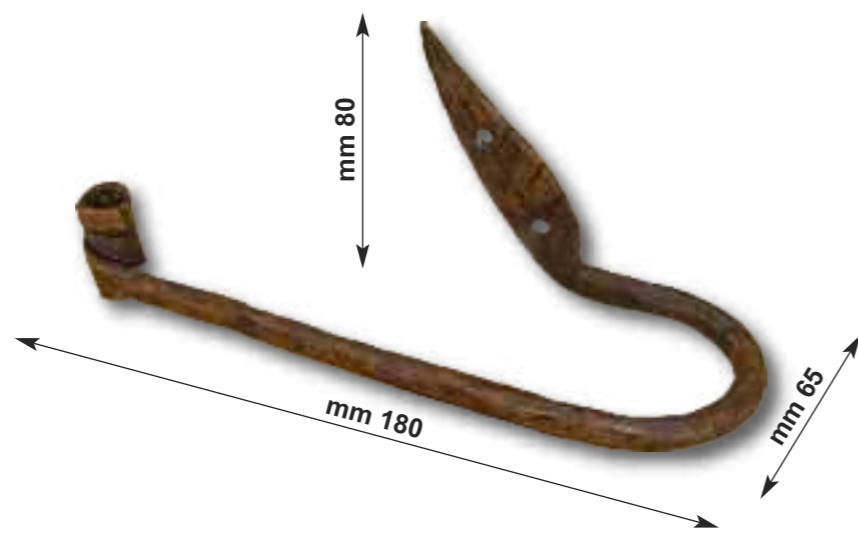

Art. 4006

Porta carta igienica sinistro

WROUGHT IRON TOILET ROLL HOLDER LEFTWARD