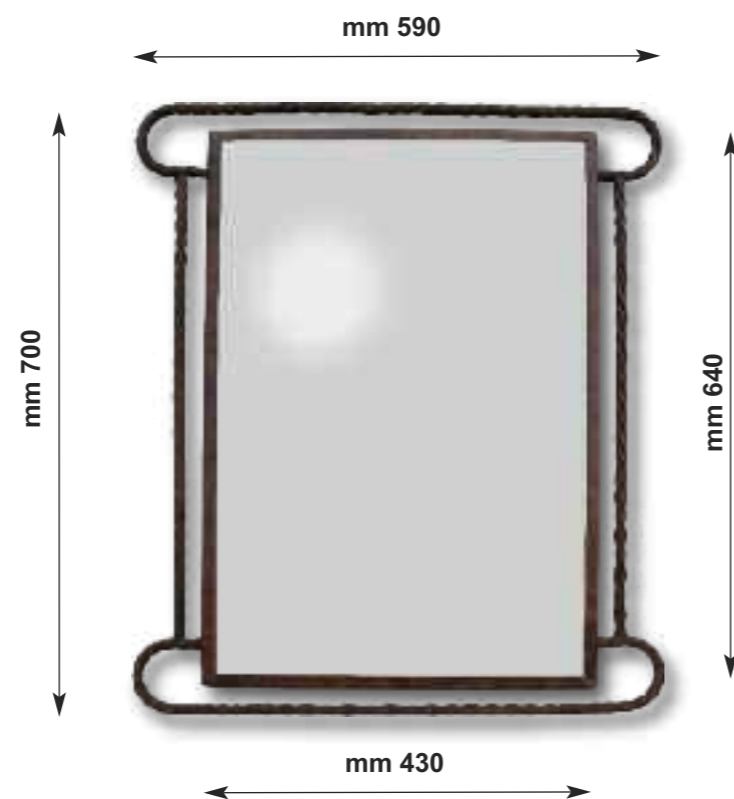

Piantana piccola base tonda porta con

accessori in ceramica

SMALL FREE STANDING ROUND BASE TOILET ROLL AND CERAMIC BRUSH HOLDER

OPZIONI CERAMICHE

A		BIANCA LISCIA
B		BIANCA LISCIA BORDO DECORATO MARRONE BLUE VERDE BORDEAUX
C		BIANCA SMERLATA
D		BIANCA SMERLATA BORDO DECORATO MARRONE BLUE VERDE BORDEAUX

Specchi

MIRRORS

Art. 3046

Specchio da parete rettangolare
WALL HANGING RECTANGULAR
MIRROR WITH HAND FORGED
DECORATIONS

Art. 3045

Specchio da parete ovale
WALL HANGING OVAL MIRROR
WITH HAND FORGED
DECORATIONS