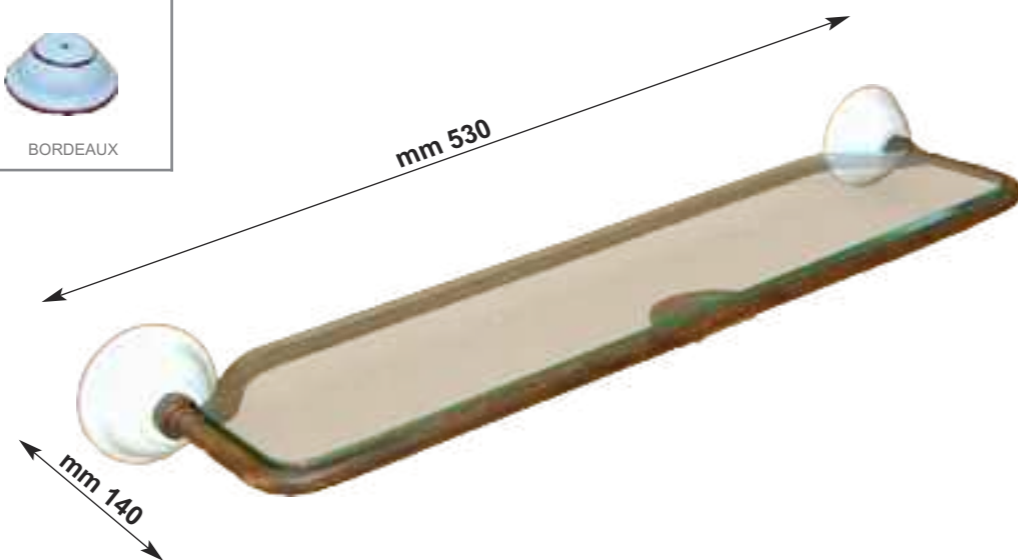

Mensole SHELVES

Art. 2058

Mensola in ferro con piano in vetro
con basi in ceramica

HAND FORGED FRAME WOK AND GLASS SHELF

OPZIONI CERAMICHE-ceramic options

A	<i>BIANCA LISCIA</i>
<i>BIANCA LISCIA BORDO DECORATO</i>	
B	 MARRONE BLUE VERDE BORDEAUX