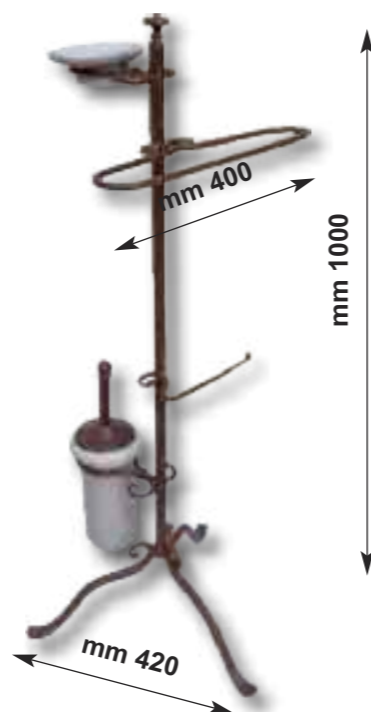

Art. 1053

Piantana in ferro forgiato con accessori in ceramica

FORGED IRON FREE STANDING TOWEL RACK CERAMIC
ACCESSORIES

OPZIONI CERAMICHE-ceramic options

A		BIANCA LISCIA
B		BIANCA LISCIA BORDO DECORATO MARRONE BLUE VERDE BORDEAUX
C		BIANCA SMERLATA
D		BIANCA SMERLATA BORDO DECORATO MARRONE BLUE VERDE BORDEAUX