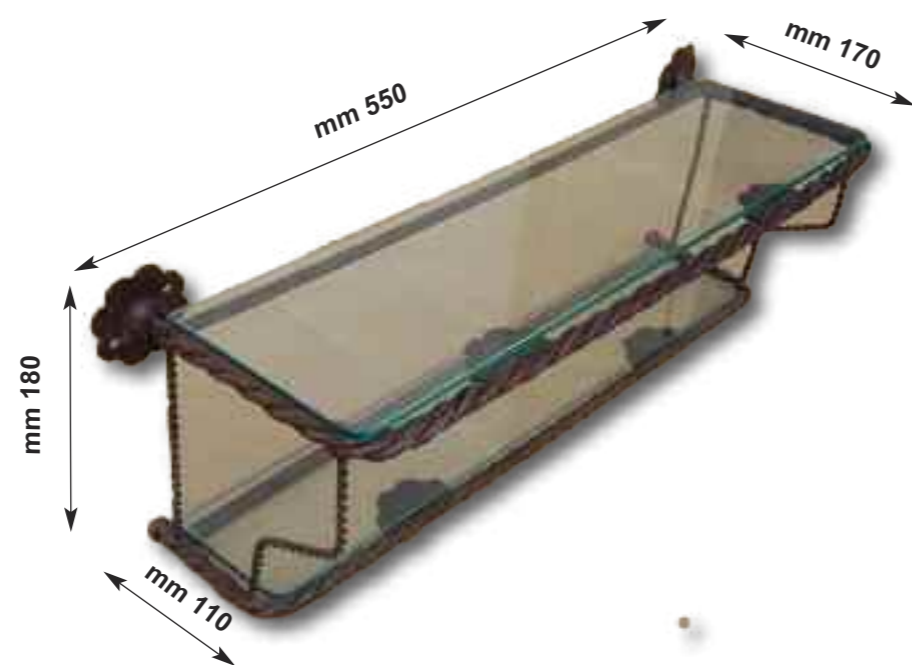

Since 1943 Love for Tradition

www.armoniedepoca.com

Mensole SHELVES

Art. 3058

Mensola in ferro con piano in vetro
HAND FORGED FRAME WOK
AND GLASS SHELF

Art. 3060

Mensola doppia in ferro con
piano in vetro
HAND FORGED FRAME WOK
AND DOUBLE GLASS SHELF