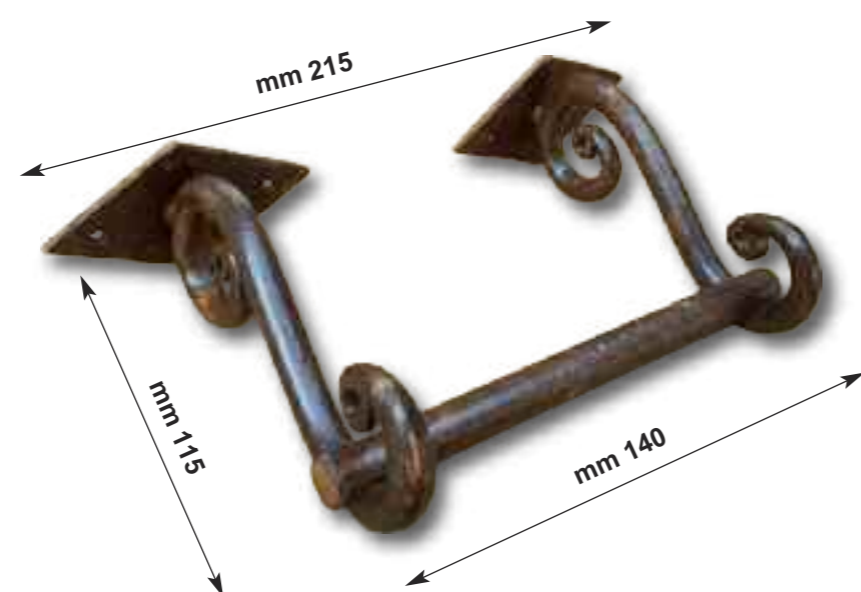

Art. 1007

Porta carta igienica in ferro forgiato
composto da 3 pezzi

WROUGHT IRON TOILET ROLL HOLDER