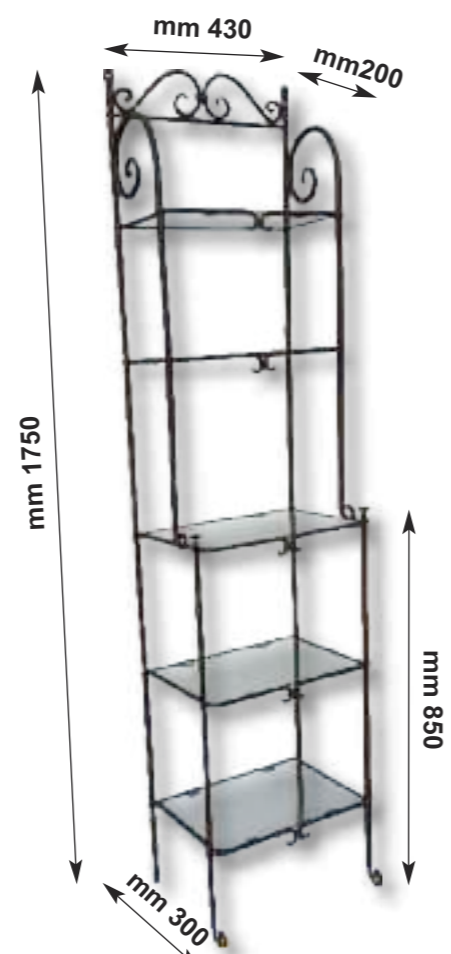

Art. 1110

Mobile in ferro con 5 piani
in vetro misure mm :
H 1750 - L 630 - P 220

FREE STANDING FORGED
IRON STRUCTURE WITH FIVE
GLASS SHELVES

Art. 1105

Mobile in ferro con 5 piani
in vetro misure mm :
H 1750 - L 430 - P 300

FREE STANDING FORGED
IRON STRUCTURE WITH FIVE
GLASS SHELVES

Since 1943 Love for Tradition

Mobili a giorno

SHELVES FURNITURE

Art. 1125

Mobile in ferro con 5 piani
in vetro misure mm :
H 1750 - L 430 - P 300

FREE STANDING FORGED
IRON STRUCTURE WITH FIVE
GLASS SHELVES

Art. 1120

Mobile in ferro con 5 piani
in vetro misure mm :
H 1750 - L 630 - P 400

FREE STANDING FORGED
IRON STRUCTURE WITH FIVE
GLASS SHELVES

Since 1943 Love for Tradition