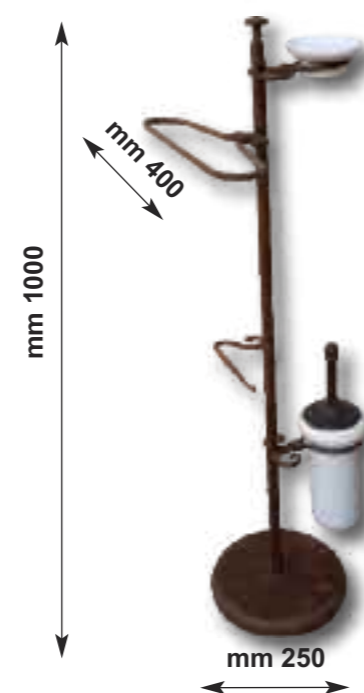

Art. 1056

Piantana in ferro forgiato a base tonda con accessori in ceramica

FORGED IRON FREE STANDING RACK WITH ROUND BASE CERAMIC ACCESSORIES

OPZIONI CERAMICHE-ceramic options

A		BIANCA LISCIA
B		BIANCA LISCIA BORDO DECORATO MARRONE BLUE VERDE BORDEAUX
C		BIANCA SMERLATA
D		BIANCA SMERLATA BORDO DECORATO MARRONE BLUE VERDE BORDEAUX