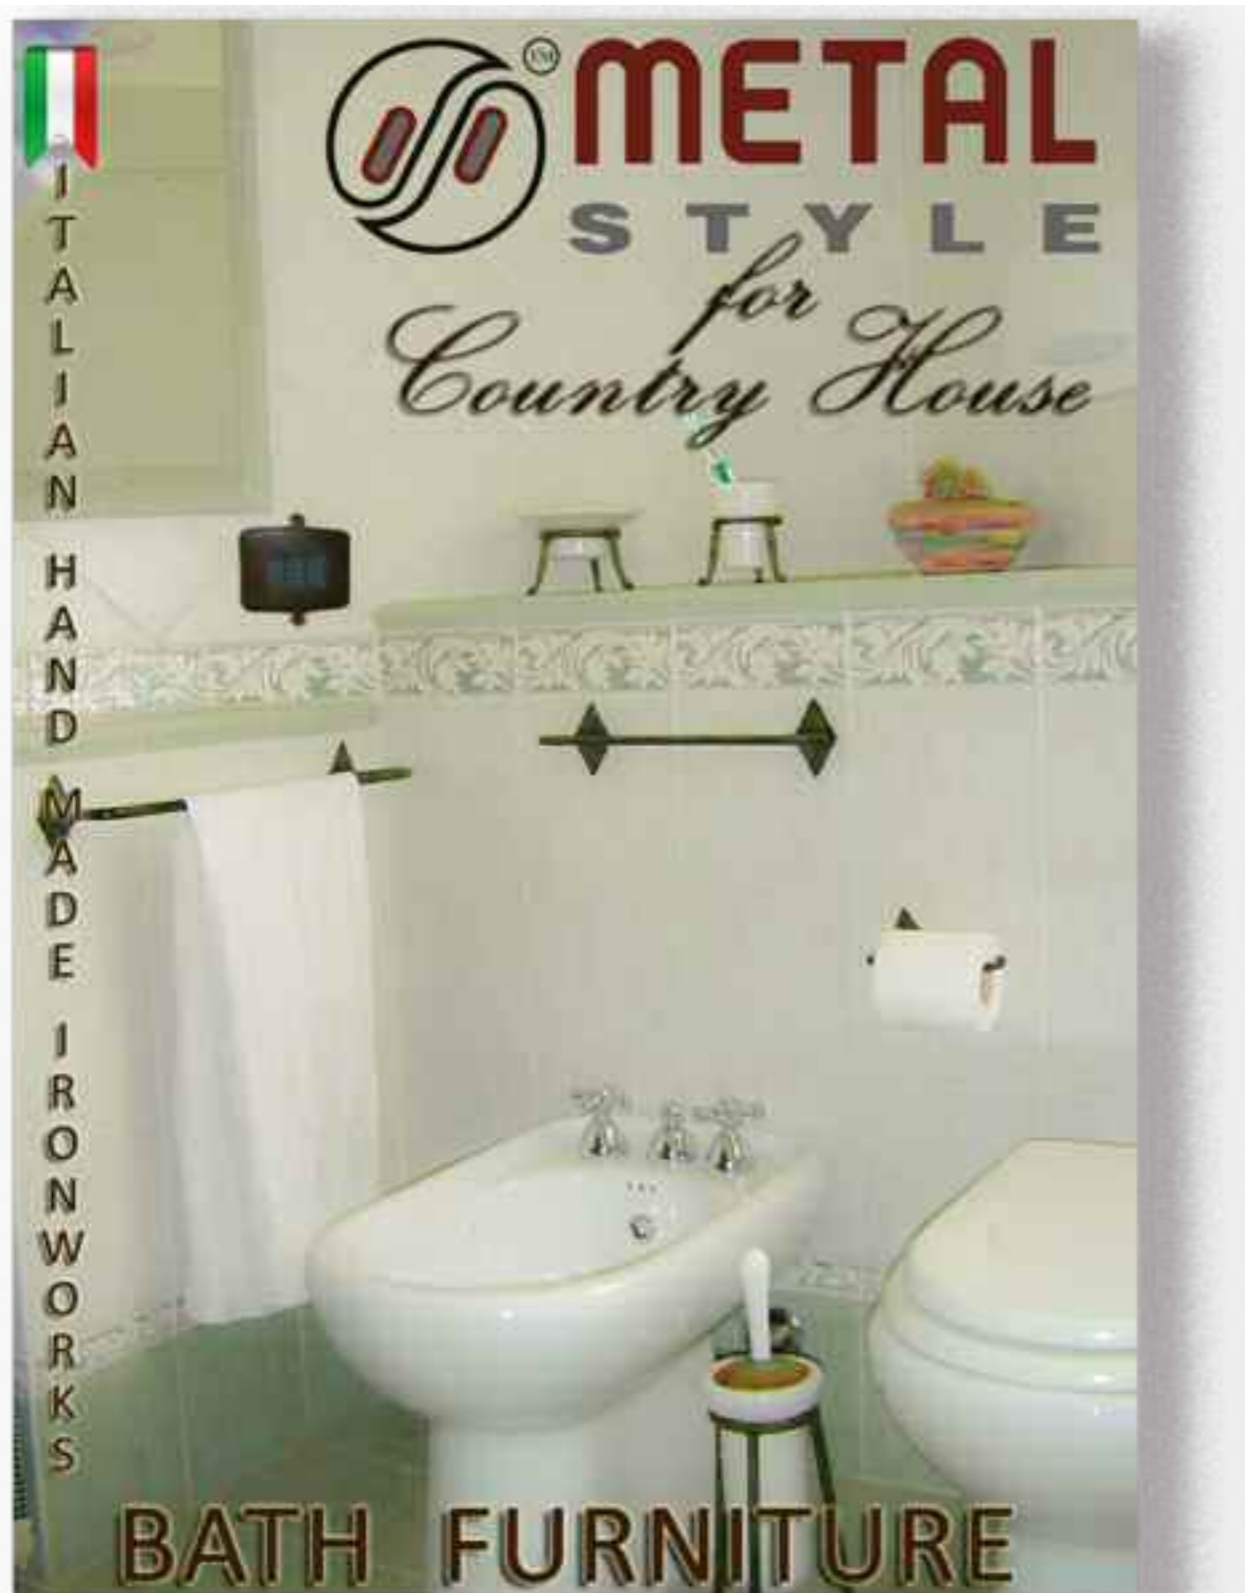

Poster

POSTERS

Art. € 511

Poster in carta
cm H. 115 x L. 85
POSTER

Since 1943 Love for Tradition