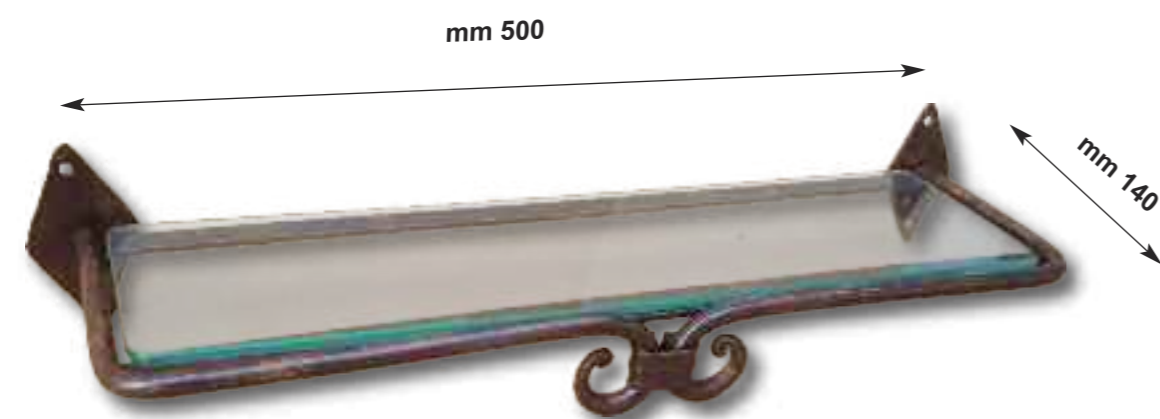

Specchi

MIRRORS

Art. 1046

Specchio da parete rettangolare
con ornamenti in ferro forgiato
WALL HANGING RECTANGULAR MIRROR WITH
HAND FORGED DECORATIONS

Art. 1045

Specchio da parete ovale con
ornamenti in ferro forgiato
WALL HANGING OVAL MIRROR WITH
HAND FORGED DECORATIONS

Since 1943 Love for Tradition

www.armoniedepoca.com

Mensolę

SHELVES

Art. 1058

Mensola con telaio in ferro
forgiato e piano in vetro
HAND FORGED FRAME WOK
AND GLASS SHELF

Art. 1059

Mensola con supporti in
ferro forgiato e piano in
ceramica