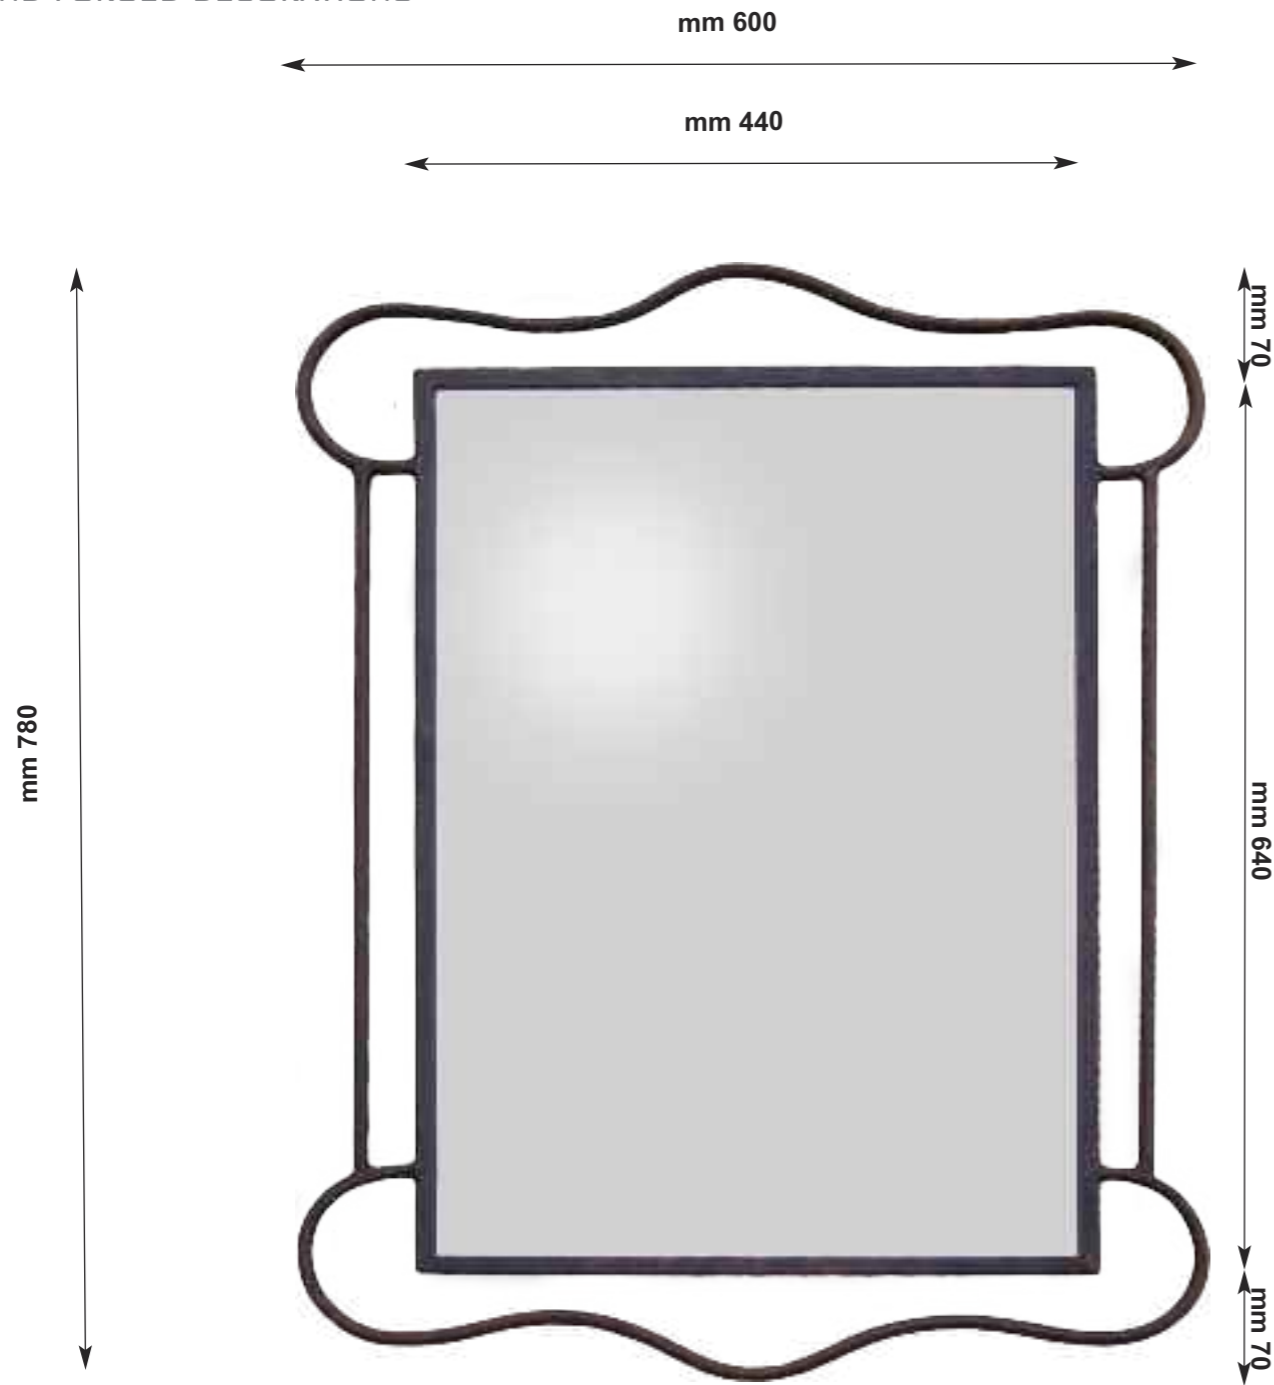

Specchio MIRROR

Art. 2046

Specchio a parete rettangolare in ferro
misura L60 H78

WALL HANGING RECTANGULAR MIRROR
WITH HAND FORGED DECORATIONS

Mensole SHELVES

Art. 2058

Mensola in ferro con piano in vetro
con basi in ceramica