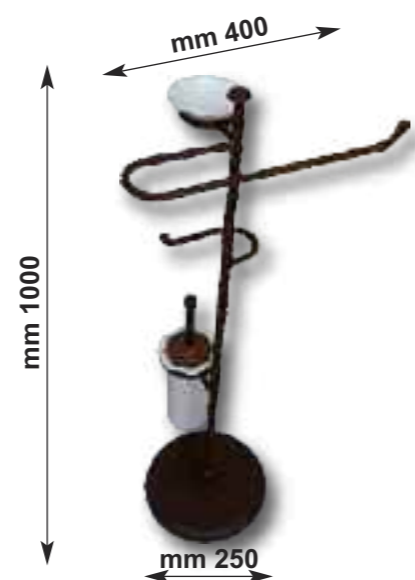

Art. 3056

Piantana base tonda con accessori in ceramica

FORGED IRON FREE STANDING RACK WITH ROUND BASE CERAMIC ACCESSORIES

OPZIONI CERAMICHE-ceramics options

A		BIANCA LISCIA
B		BIANCA LISCIA BORDO DECORATO MARRONE BLUE VERDE BORDEAUX
C		BIANCA SMERLATA
D		BIANCA SMERLATA BORDO DECORATO MARRONE BLUE VERDE BORDEAUX