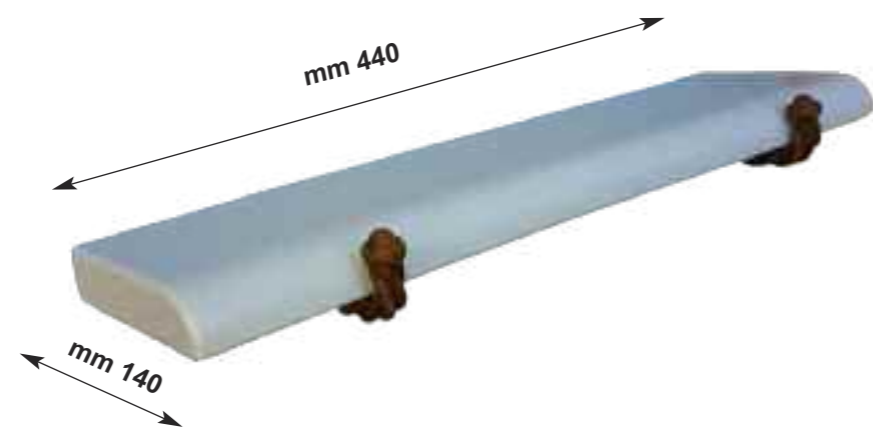

OPZIONI CERAMICHE-ceramic options

A		BIANCA LISCIA
BIANCA LISCIA BORDO DECORATO		
B		MARRONE BLUE VERDE BORDEAUX