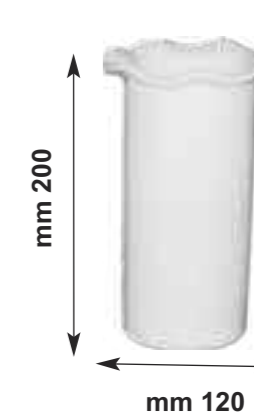

Art. 9002
Portasapone
SOAPDISH

Art. 9003
Portascopino
TOILET HOLDER WC

Art. 9101
Portaspazzolini
BRUSHES HOLDER

Art. 9102
Portasapone
SOAPDISH

Art. 9103
Portascopino
TOILET HOLDER WC

Art. 9004
Campana per applique
BELL FOR LAMP