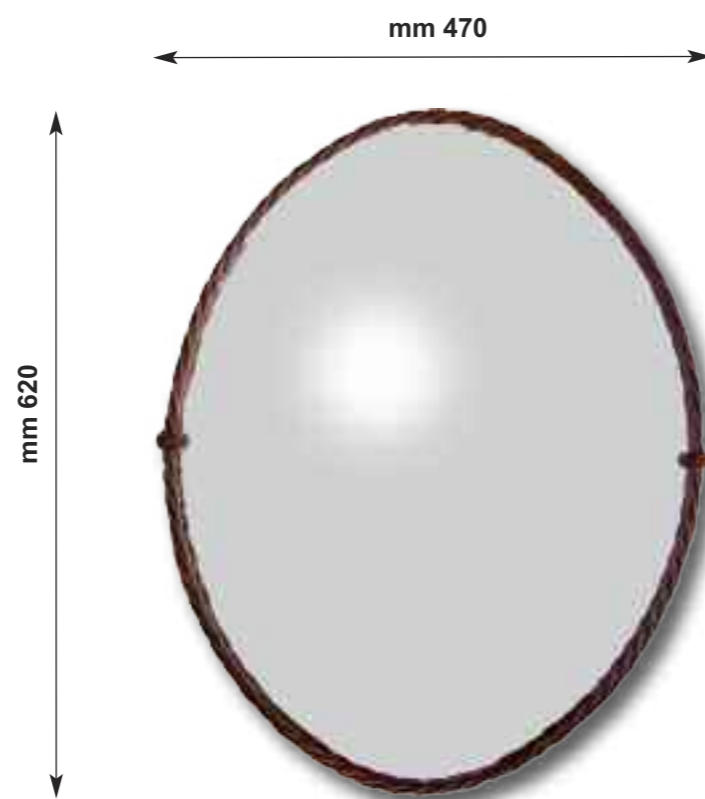

Specchi

MIRRORS

Art. 3046

Specchio da parete rettangolare
WALL HANGING RECTANGULAR
MIRROR WITH HAND FORGED
DECORATIONS

Art. 3045

Specchio da parete ovale
WALL HANGING OVAL MIRROR
WITH HAND FORGED
DECORATIONS