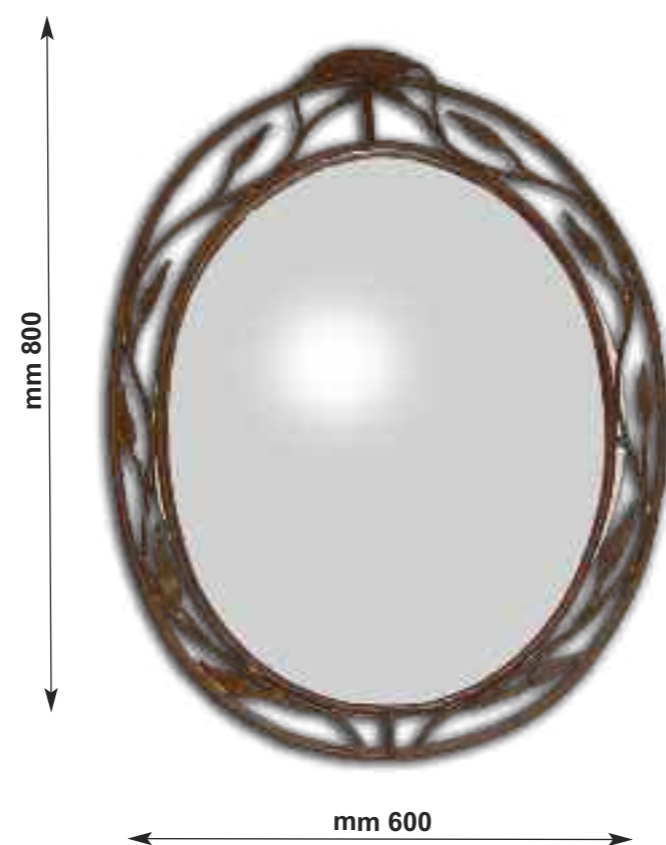

Specchi

MIRRORS

Art. 4045

Specchio da parete ovale
WALL HANGING OVAL MIRROR WITH
HAND FORGED DECORATIONS

Art. 4046

Specchio da parete rettangolare
WALL HANGING RECTANGULAR MIRROR
WITH HAND FORGED DECORATIONS