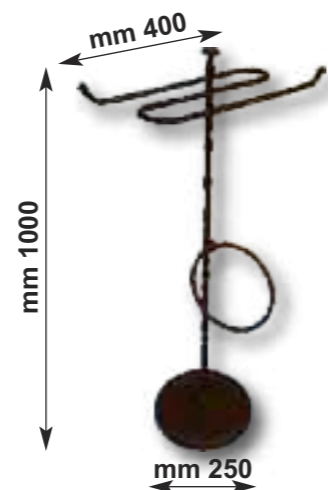

Piantang con base Tonda

FREE STANDING RACKS WITH ROUND BASE WITH

Art. 3055

Piantana porta asciugamani base tonda

FORGED IRON FREE STANDING SWING ARM TOWEL RACK WITH ROUND BASE