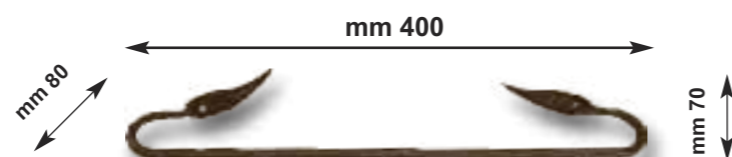

Art. 4001

Porta asciugamani in ferro forgiato da parete
lunghezza cm 40
WROUGHT IRON WALL TOWEL
RACK CM 40