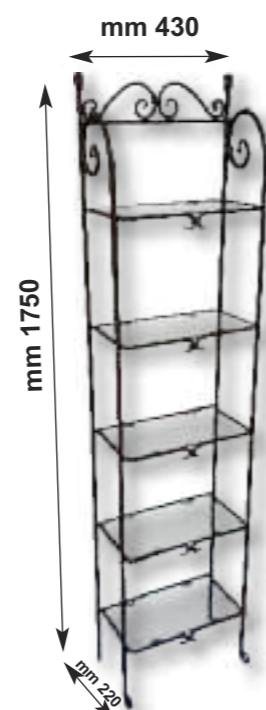

Since 1943 Love for Tradition

Mobili a giorno

SHELVES FORNITURE

Art. 1100

Mobile in ferro con 5 piani
in vetro misure mm :
H 1750 - L 630 - P 400
FREE STANDING FORGED IRON
STRUCTURE WITH FIVE GLASS
SHELVES

Since 1943 Love for Tradition

www.armoniedepoca.com

Mobili a giorno

SHELVES FORNITURE

Art. 1115

Mobile in ferro con 5 piani
in vetro misure mm :
H 1750 - L 430 - P 220

FREE STANDING FORGED IRON
STRUCTURE WITH FIVE GLASS
SHELVES

Art. 1110

Mobile in ferro con 5 piani
in vetro misure mm :
H 1750 - L 630 - P 220

FREE STANDING FORGED
IRON STRUCTURE WITH FIVE
GLASS SHELVES

Art. 1105

Mobile in ferro con 5 piani
in vetro misure mm :
H 1750 - L 430 - P 300