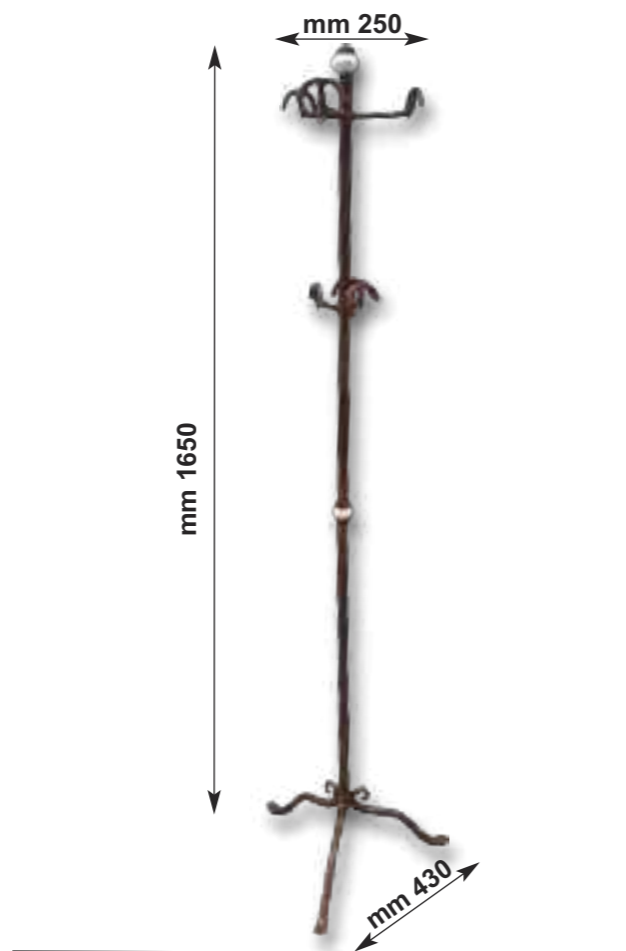

Appendi Abiti CLOTHES HANGERS

Art. 2030

Piantana porta accappatoio a 6 posti con ceramica base forgiata

WHITE CERAMIC FLOOR STAND WITH 6 SEATS AND FORGED BASE

OPZIONI CERAMICHE-ceramic options

A	BIANCA LISCIA
B	BIANCA LISCIA BORDO DECORATO MARRONE BLUE VERDE BORDEAUX