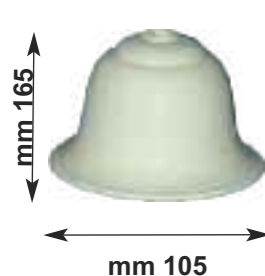

Art. 9002
Portasapone
SOAPDISH

Art. 9003
Portascopino
TOILET HOLDER WC

Art. 9101
Portaspazzolini
BRUSHES HOLDER

Art. 9102
Portasapone
SOAPDISH

Art. 9103
Portascopino
TOILET HOLDER WC

Art. 9004
Campana per applique
BELL FOR LAMP