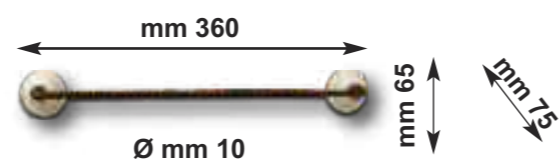

Porta Asciugamani

TOWEL TRACKS

Art. 2000

Porta asciugamani da parete con ceramica misura cm 30

WROUGHT IRON WALL TOWEL RACK CM 30