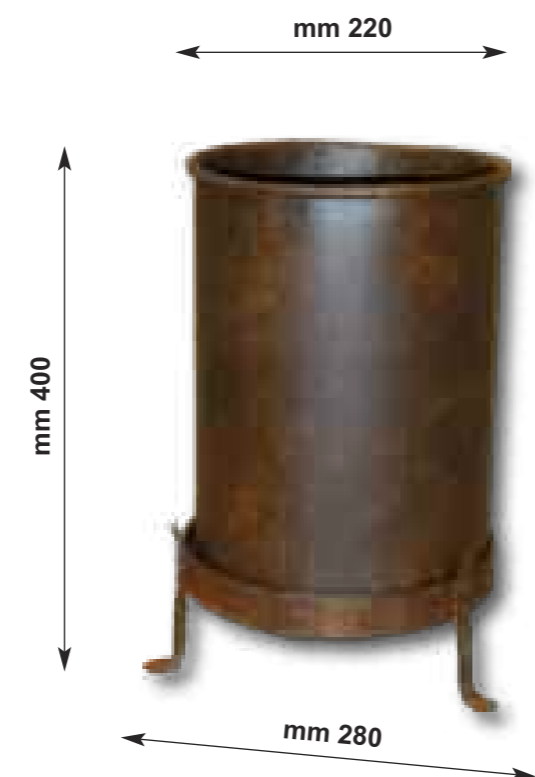

Arredo Bagno

BATHROOM FURNITURE BRAID

Ferro Forgiato

Forged Iron

T
r
e
c
c
i
n

Porta Asciugamani

TOWEL TRACKS

Art. 3000