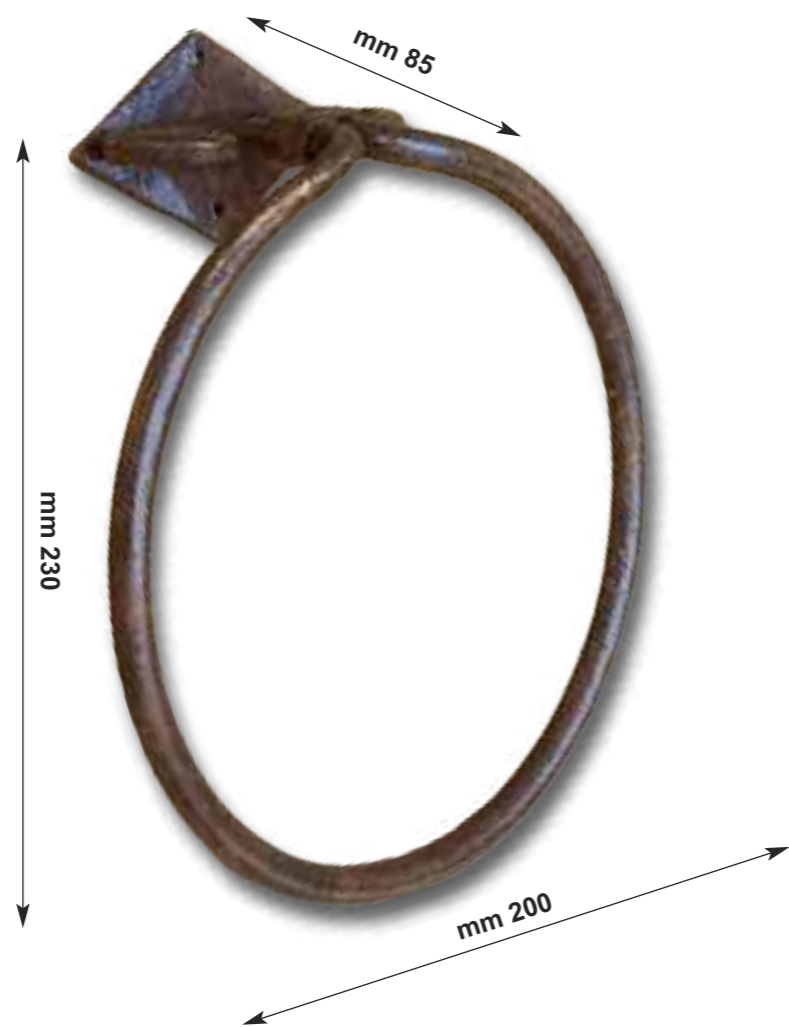

Since 1943 Love for Tradition

www.armoniedepoca.com

Porta Asciugamani TOWEL RACKS

Art. 1043

Porta asciugamani da bidet in ferro forgiato
WROUGHT IRON WALL FIXED TOWEL RACK

Art. 1025

Porta asciugamano in ferro forgiato da cm 35 / dosatore sapone in ceramica
WROUGHT IRON TOWEL AND RACK SOAP LIQUID CERAMIC DISPENSER HOLDER