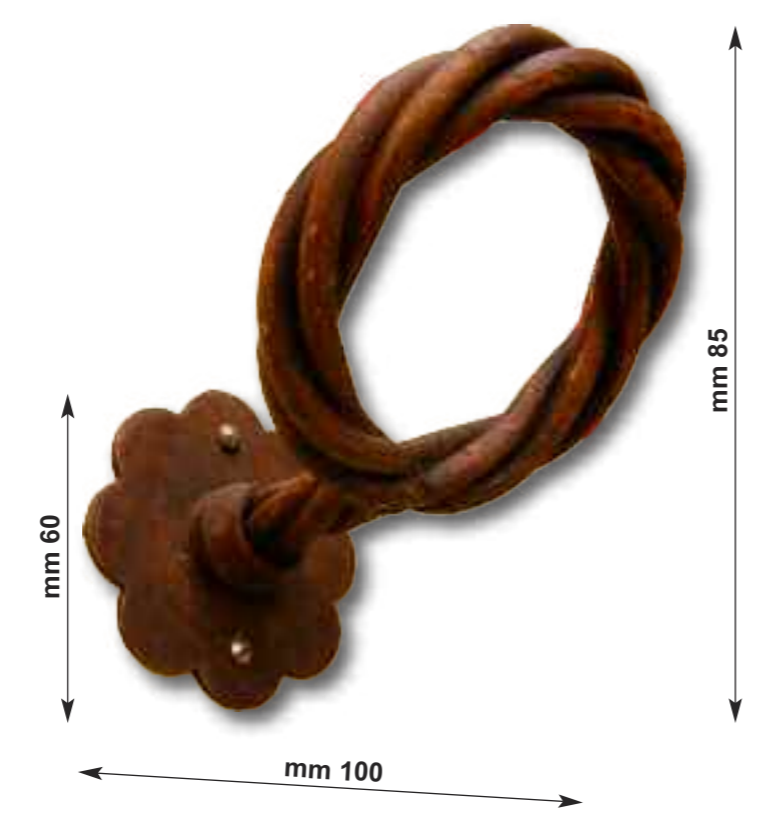

WROUGHT IRON FREE STANDING
BATHROBE WITH 6 HANGERS ROUND BASE

Since 1943 Love for Tradition

www.armoniedepoca.com

Appendi Abiti CLOTHES HANGERS

Art.3032

Appendi accappatoio singolo tondo

SINGLE BATHROBE HANGER
ROUNDE