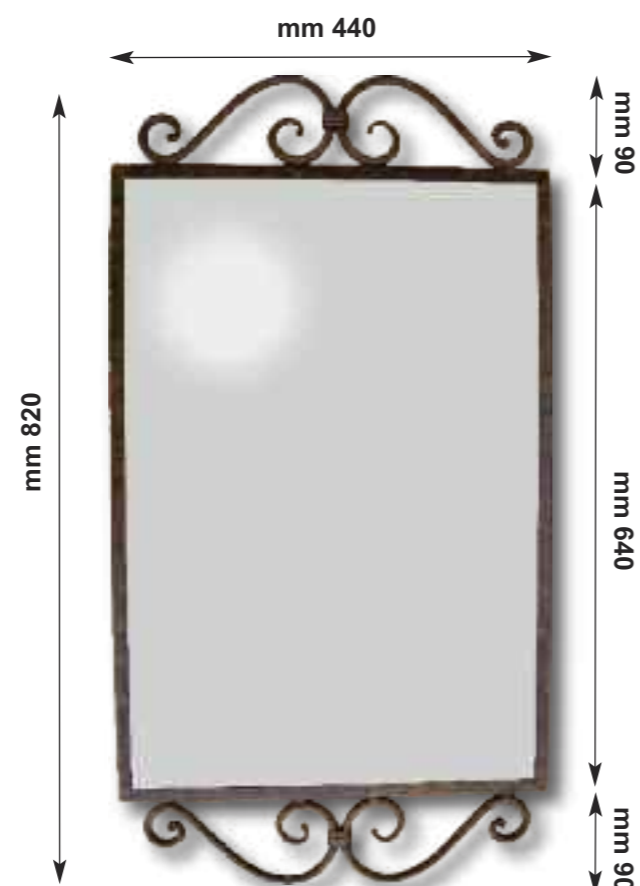

Specchi

MIRRORS

Art. 1046

Specchio da parete rettangolare
con ornamenti in ferro forgiato
WALL HANGING RECTANGULAR MIRROR WITH
HAND FORGED DECORATIONS

Art. 1045

Specchio da parete ovale con
ornamenti in ferro forgiato
WALL HANGING OVAL MIRROR WITH
HAND FORGED DECORATIONS