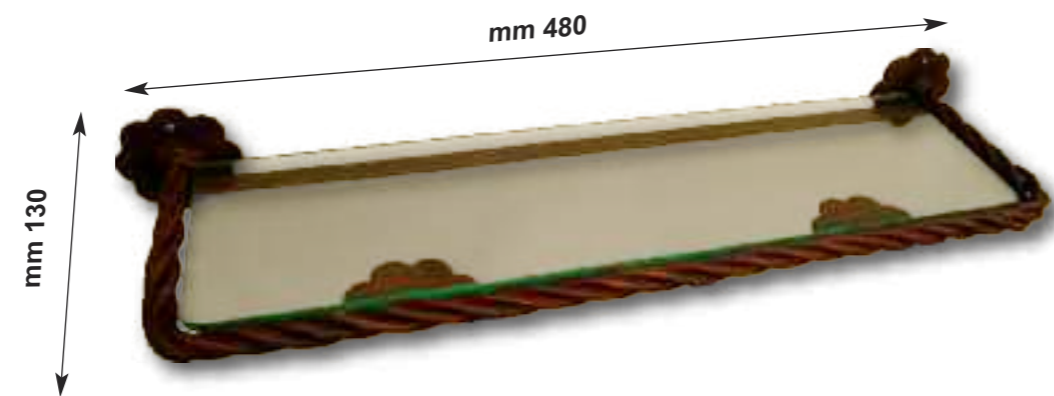

Since 1943 Love for Tradition

www.armoniedepoca.com

Mensole SHELVES

Art. 3058

Mensola in ferro con piano in vetro
HAND FORGED FRAME WOK
AND GLASS SHELF

Art. 3060

Mensola doppia in ferro con
piano in vetro
HAND FORGED FRAME WOK
AND DOUBLE GLASS SHELF