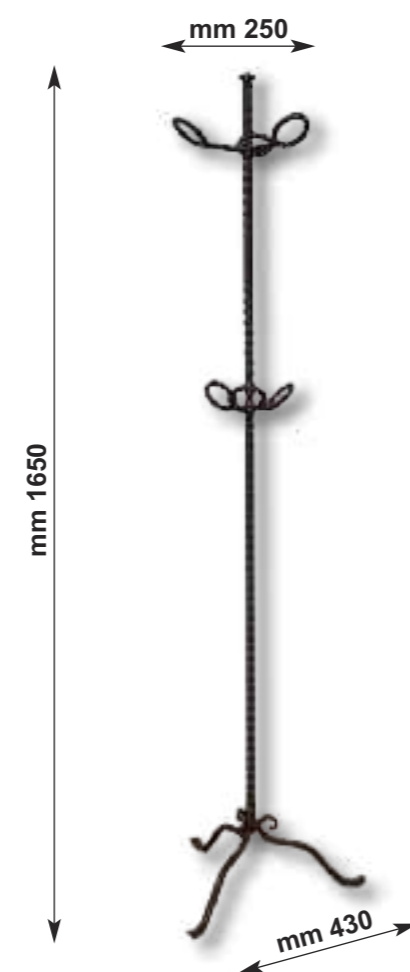

Appendi Abiti

CLOTHES HANGERS

Art.3030

Piantana porta accappatoio
a 6 posti misura cm 165x43
con base forgiata

WROUGHT IRON FREE STANDING
BATHROBE WITH 6 HANGERS