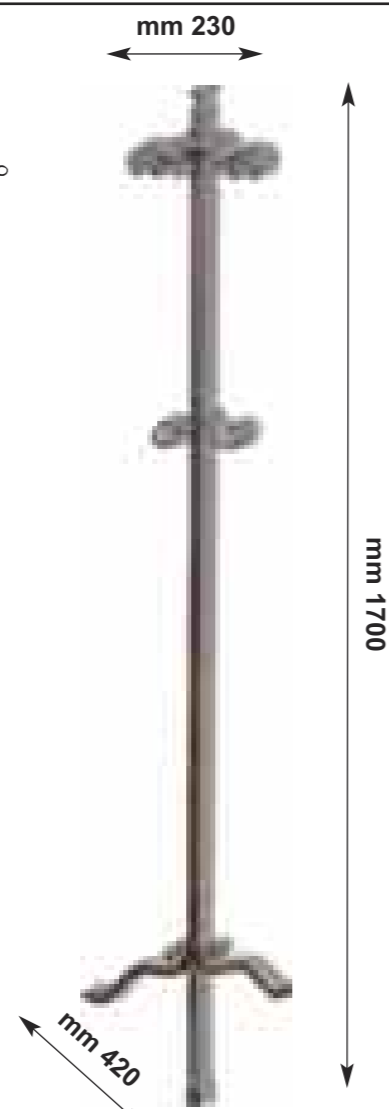

Art. 1030

Piantana porta accappatoi a 6 posti in ferro forgiato
WROUGHT IRON FREE STANDING
BATHROBE WITH 6 HANGERS

Since 1943 Love for Tradition