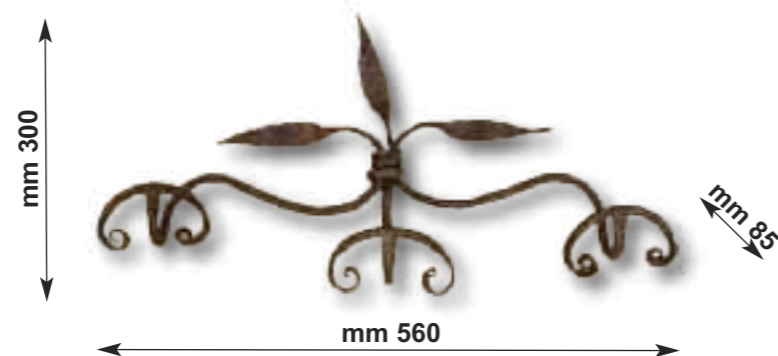

Appendi Abiti

CLOTHES HANGERS

Art.4031

Piantana porta accappatoi a 6 posti
in ferro forgiato

WROUGHT IRON FREE STANDING
BATHROBE WITH 6 HANGERS
FORGED BASE

Art.4032

Appendiabiti a 3 posti in ferro
forgiato

TRIPLE BATHROBE HANGER