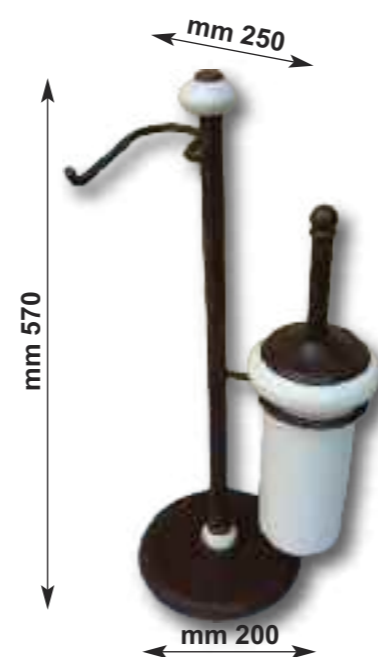

Specchio MIRROR

Art. 2046

Specchio a parete rettangolare in ferro
misura L60 H78

WALL HANGING RECTANGULAR MIRROR
WITH HAND FORGED DECORATIONS

Mensole SHELVES

Art. 2058

Mensola in ferro con piano in vetro
con basi in ceramica