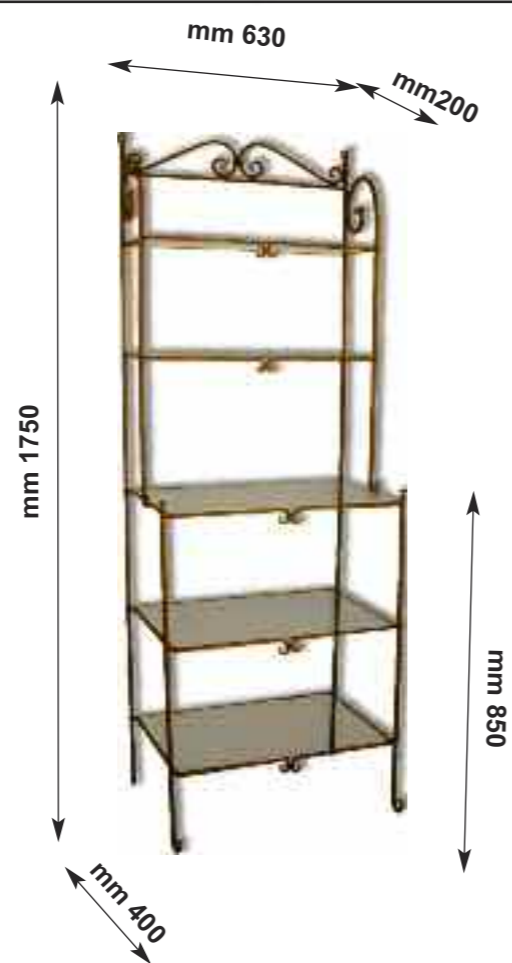

Art. 1110

Mobile in ferro con 5 piani
in vetro misure mm :
H 1750 - L 630 - P 220

FREE STANDING FORGED
IRON STRUCTURE WITH FIVE
GLASS SHELVES

Art. 1105

Mobile in ferro con 5 piani
in vetro misure mm :
H 1750 - L 430 - P 300

FREE STANDING FORGED
IRON STRUCTURE WITH FIVE
GLASS SHELVES

Since 1943 Love for Tradition

Mobili a giorno

SHELVES FURNITURE

Art. 1125

Mobile in ferro con 5 piani
in vetro misure mm :
H 1750 - L 430 - P 300

FREE STANDING FORGED
IRON STRUCTURE WITH FIVE
GLASS SHELVES

Art. 1120

Mobile in ferro con 5 piani
in vetro misure mm :
H 1750 - L 630 - P 400

FREE STANDING FORGED
IRON STRUCTURE WITH FIVE
GLASS SHELVES

Since 1943 Love for Tradition

Mobili da Parete

WALL FURNITURE

Art. 1155

Mobile da parete con 2 piani
in vetro misure mm :
H 560 - L 430 - P 220

TWO GLASS SHELVES IN FOR-
GED IRON STRUCTURE

Art. 1150

Mobile da parete con 2 piani
in vetro misure mm :
H 560 - L 630 - P 220