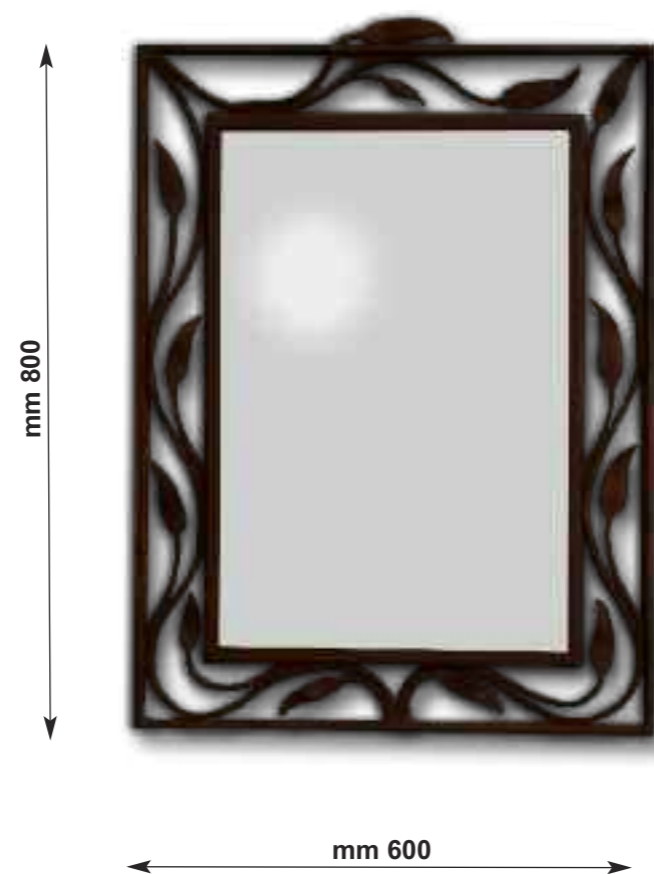

Specchi

MIRRORS

Art. 4045

Specchio da parete ovale
WALL HANGING OVAL MIRROR WITH
HAND FORGED DECORATIONS

Art. 4046

Specchio da parete rettangolare
WALL HANGING RECTANGULAR MIRROR
WITH HAND FORGED DECORATIONS