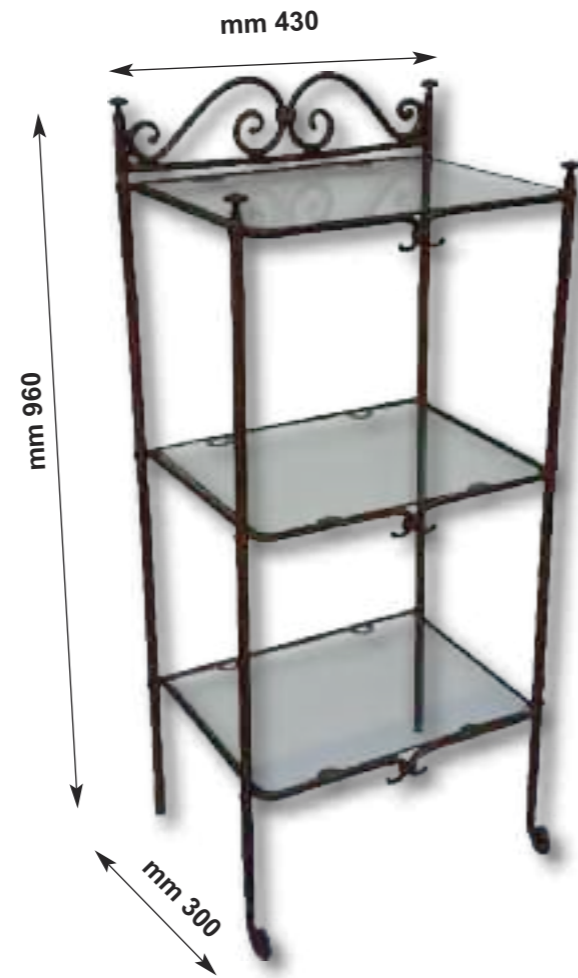

Mobili da Parete

WALL FURNITURE

Art. 1155

Mobile da parete con 2 piani
in vetro misure mm :
H 560 - L 430 - P 220

TWO GLASS SHELVES IN FOR-
GED IRON STRUCTURE

Art. 1150

Mobile da parete con 2 piani
in vetro misure mm :
H 560 - L 630 - P 220

TWO GLASS SHELVES IN FOR-
GED IRON STRUCTURE

Since 1943 Love for Tradition

www.armoniedepoca.com

Mobili a giorno

SHELVES FORNITURE

Art. 1130

Mobile con 3 piani in vetro
 misure mm :
 H 930 - L 630 - P 220

FREE STANDING FORGED IRON
 STRUCTURE WITH THREE
 GLASS SHELVES

Art. 1135

Mobile con 3 piani in vetro
 misure mm :
 H 930 - L 430 - P 220

FREE STANDING FORGED
 IRON STRUCTURE WITH THREE
 GLASS SHELVES

Since 1943 Love for Tradition

Mobili a giorno

SHELVES FORNITURE

Art. 1145

Mobile con 3 piani in vetro
misure mm :
H 960 - L 430 - P 300

FREE STANDING FORGED IRON
STRUCTURE WITH THREE
GLASS SHELVES

Art. 1140

Mobile con 3 piani in vetro
misure mm :
H 960 - L 630 - P 400

FREE STANDING FORGED
IRON STRUCTURE WITH THREE
GLASS SHELVES