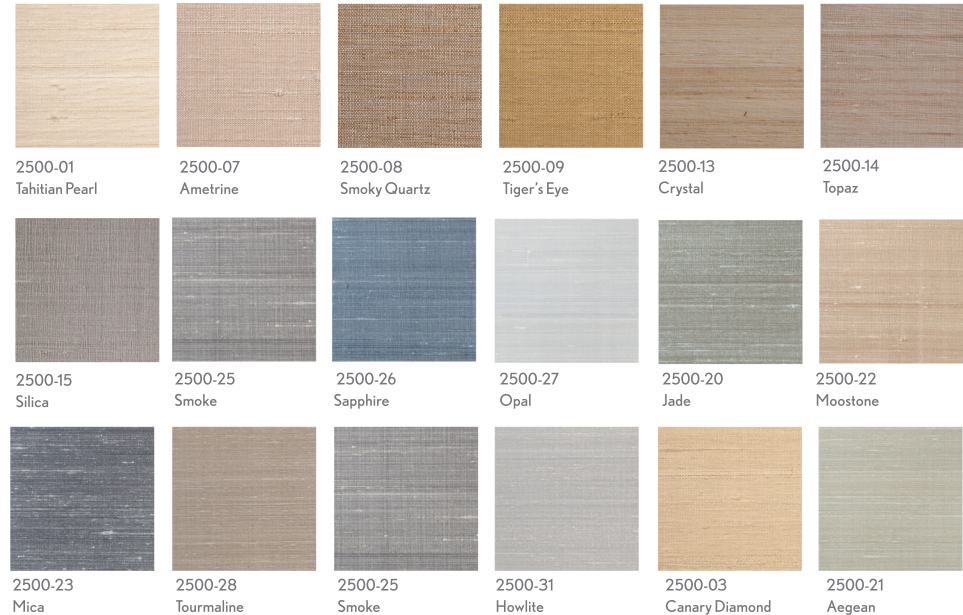

Also Available In:

HANDMADE WALLCOVERINGS LUMA **2500-15 SILICA**

14 Gingerbread Lane East Hampton, NY 11937 • 631 267 3401
elizabethdow.com • Info@elizabethdow.com