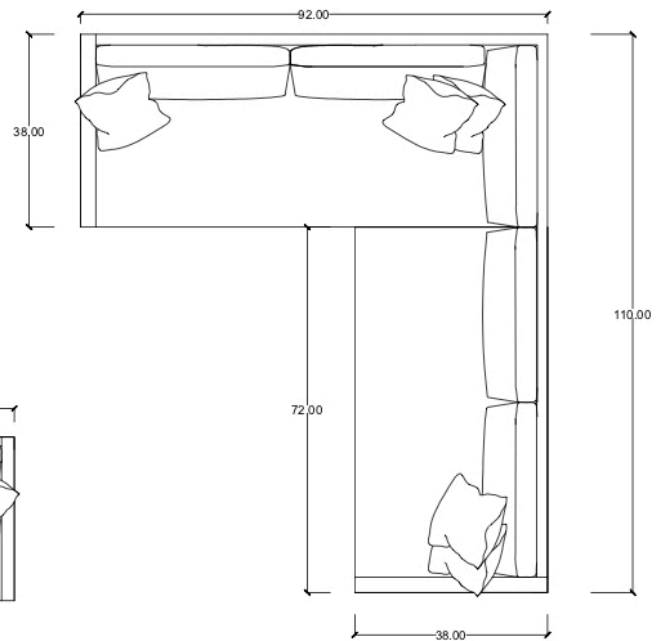

## POET SOFA

Custom Upholstry  
Bench or Dual Seat Cushions

Standard Size:  
Width: 92"  
Depth: 38"  
Height: 30"

# POET AVENUE SOFA & SECTIONAL

AMERICAN DEPTH

EURO DEPTH

POET SLEEPER

Standard Size  
Poet Sofa:  
W 92" X D 38" X H 30"

1. All visible seams: double needle top stitch
2. Bench Seat
3. Wood Leg
4. Custom sizes available