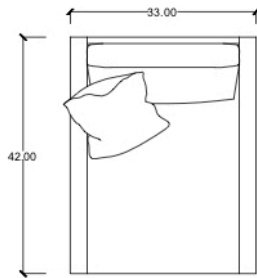

## POET SOFA

Custom Upholstry  
Bench or Dual Seat Cushions

Standard Size:  
Width: 92"  
Depth: 38"  
Height: 30"

# POET AVENUE SOFA & SECTIONAL

AMERICAN DEPTH

EURO DEPTH

POET SLEEPER

Standard Size  
Poet Sofa:  
W 92" X D 38" X H 30"

1. All visible seams: double needle top stitch
2. Bench Seat
3. Wood Leg
4. Custom sizes available