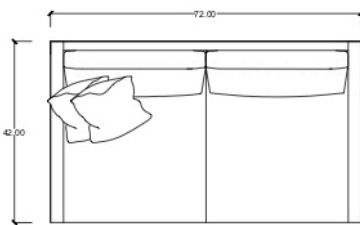

## POET SOFA

Custom Upholstry  
Bench or Dual Seat Cushions

Standard Size:  
Width: 92"  
Depth: 38"  
Height: 30"

# POET AVENUE SOFA & SECTIONAL

AMERICAN DEPTH

EURO DEPTH

POET SLEEPER

Standard Size  
Poet Sofa:  
W 92" X D 38" X H 30"

1. All visible seams: double needle top stitch
2. Bench Seat
3. Wood Leg
4. Custom sizes available