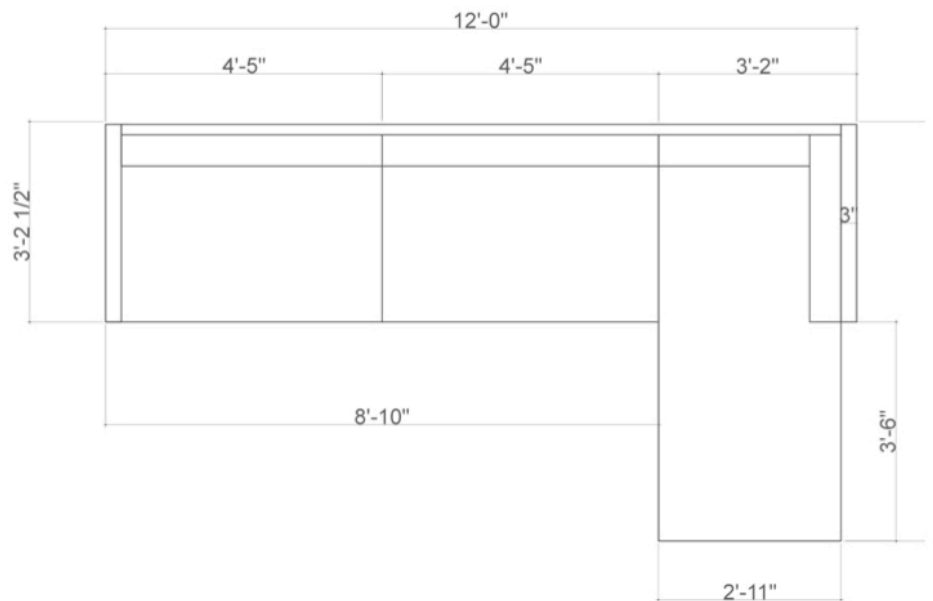

## POET SOFA

Custom Upholstry  
Bench or Dual Seat Cushions

Standard Size:  
Width: 92"  
Depth: 38"  
Height: 30"

# POET AVENUE SOFA & SECTIONAL

AMERICAN DEPTH

EURO DEPTH

POET SLEEPER

Standard Size  
Poet Sofa:  
W 92" X D 38" X H 30"

1. All visible seams: double needle top stitch
2. Bench Seat
3. Wood Leg
4. Custom sizes available