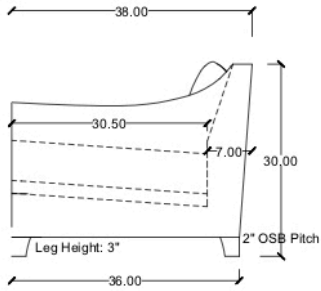

## POET SOFA

Custom Upholstry  
Bench or Dual Seat Cushions

Standard Size:  
Width: 92"  
Depth: 38"  
Height: 30"

# POET AVENUE SOFA & SECTIONAL

AMERICAN DEPTH

EURO DEPTH

POET SLEEPER

Standard Size  
Poet Sofa:  
W 92" X D 38" X H 30"

1. All visible seams: double needle top stitch
2. Bench Seat
3. Wood Leg
4. Custom sizes available