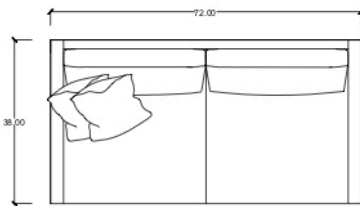

## POET SOFA

Custom Upholstry  
Bench or Dual Seat Cushions

Standard Size:  
Width: 92"  
Depth: 38"  
Height: 30"

# POET AVENUE SOFA & SECTIONAL

AMERICAN DEPTH

EURO DEPTH

POET SLEEPER

Standard Size  
Poet Sofa:  
W 92" X D 38" X H 30"

1. All visible seams: double needle top stitch
2. Bench Seat
3. Wood Leg
4. Custom sizes available