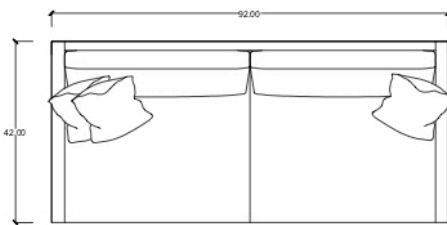

## POET SOFA

Custom Upholstry  
Bench or Dual Seat Cushions

Standard Size:  
Width: 92"  
Depth: 38"  
Height: 30"

# POET AVENUE SOFA & SECTIONAL

AMERICAN DEPTH

EURO DEPTH

POET SLEEPER

Standard Size  
Poet Sofa:  
W 92" X D 38" X H 30"

1. All visible seams: double needle top stitch
2. Bench Seat
3. Wood Leg
4. Custom sizes available