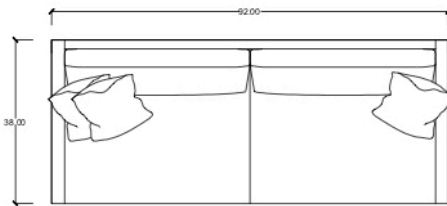

## POET SOFA

Custom Upholstry  
Bench or Dual Seat Cushions

Standard Size:  
Width: 92"  
Depth: 38"  
Height: 30"

# POET AVENUE SOFA & SECTIONAL

AMERICAN DEPTH

EURO DEPTH

POET SLEEPER

Standard Size  
Poet Sofa:  
W 92" X D 38" X H 30"

1. All visible seams: double needle top stitch
2. Bench Seat
3. Wood Leg
4. Custom sizes available