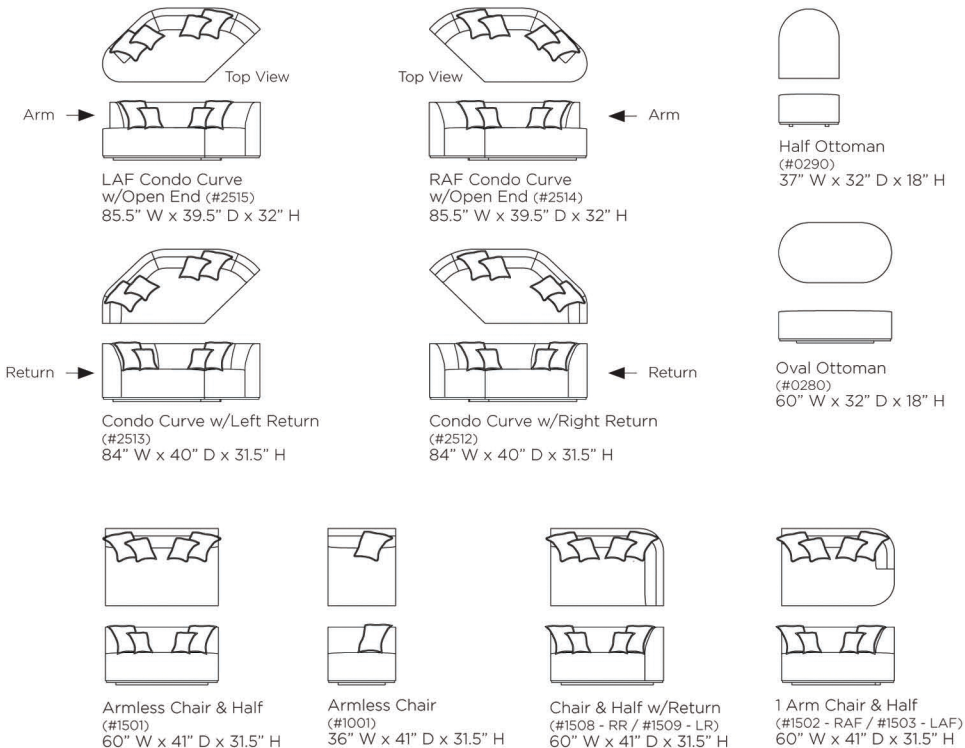

ELIZABETH DOW
HOME

HAMILTON SECTIONAL

Body Details:

Upholstered only

Seat Details:

Tight seat configuration
Foam and fiber seat construction

Back Details:

Tight back configuration

Leg Details:

Recessed legs
Exposed wood base - Flush to edge
1 1/4" float from floor
Specify leg/base finish

Toss Pillow Details:

Knife edge
Droopy microfiber construction

* Standard double needle stitch detail on body, seat cushion, back and toss pillows unless otherwise specified.

Special Details:

• condo curve is a 45° turn followed by a 90° turn

Dimensions

Overall Height: 31.5"
Overall Depth: 41"
Interior Depth: 30"
Arm Height: 31.5"
Seat Height: 18"

ALL DESIGNS PROTECTED BY COPYRIGHT 2019 ELIZABETH DOW