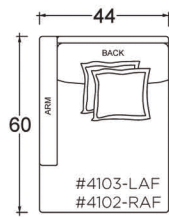

#5005-LR  
#5004-RR

PLANE VIEW

44" W LAF/RAF

#1003-LAF  
#1002-RAF

#4103-LAF  
#4102-RAF

#5003-LAF  
#5002-RAF

## Dimensions

- Overall Height to Frame: 29"
- Overall Height to Back Pillow: 34"
- Overall Depth:
  - Chair: 44"
  - Lounge: 60"
  - Chaise: 72"
- Seat Depth:
  - Chair: 26"
  - Lounge: 42"
  - Chaise: 54"
- Arm Height: 24.75"
- Seat Height: 18"

## Ottoman

PLANE VIEW

Ottoman

44" W x 44" D  
Ottoman

44" W x 60" D  
Ottoman

60" W x 60" D  
Ottoman

## Dimensions

- Overall Height to Frame: 18"