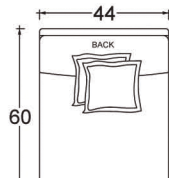

# GREGORY 44W

\* Standard double needle stitch detail on body, seat cushion, back and toss pillows unless otherwise specified.

PLANE VIEW

44" W Armless Chair

#1001

#4101

#5001

**Special Details:**

## Dimensions

- Overall Height to Frame: 29"
- Overall Height to Back Pillow: 34"
- Overall Depth:
  - Chair: 44"
  - Lounge: 60"
  - Chaise: 72"
- Seat Depth:
  - Chair: 26"
  - Lounge: 42"
  - Chaise: 54"
- Arm Height: 24.75"
- Seat Height: 18"

## Ottoman

PLANE VIEW

Ottoman

44" W x 44" D  
Ottoman

44" W x 60" D  
Ottoman

60" W x 60" D  
Ottoman

## Dimensions

- Overall Height to Frame: 18"