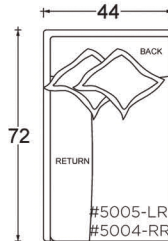

- certain sizes will require piece outs depending on the fabric repeat/nap - please check with your customer service representative regarding piece outs

PLANE VIEW

44" W L/R Return

#1060

#4105-LR  
#4104-RR

## Dimensions

- Overall Height to Frame: 29"
- Overall Height to Back Pillow: 34"
- Overall Depth:
  - Chair: 44"
  - Lounge: 60"
  - Chaise: 72"
- Seat Depth:
  - Chair: 26"
  - Lounge: 42"
  - Chaise: 54"
- Arm Height: 24.75"
- Seat Height: 18"

## Ottoman

PLANE VIEW

Ottoman

44" W x 44" D  
Ottoman

44" W x 60" D  
Ottoman

60" W x 60" D  
Ottoman

## Dimensions

- Overall Height to Frame: 18"