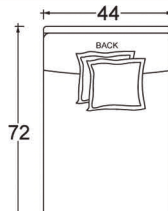

# GREGORY 44W

\* Standard double needle stitch detail on body, seat cushion, back and toss pillows unless otherwise specified.

PLANE VIEW

44" W Armless Chair

#1001

#4101

#5001

**Special Details:**

## Dimensions

- Overall Height to Frame: 29"
- Overall Height to Back Pillow: 34"
- Overall Depth:
  - Chair: 44"
  - Lounge: 60"
  - Chaise: 72"
- Seat Depth:
  - Chair: 26"
  - Lounge: 42"
  - Chaise: 54"
- Arm Height: 24.75"
- Seat Height: 18"

## Ottoman

PLANE VIEW

Ottoman

44" W x 44" D  
Ottoman

44" W x 60" D  
Ottoman

60" W x 60" D  
Ottoman

## Dimensions

- Overall Height to Frame: 18"