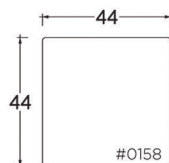

#5005-LR  
#5004-RR

PLANE VIEW

44" W LAF/RAF

#1003-LAF  
#1002-RAF

#4103-LAF  
#4102-RAF

#5003-LAF  
#5002-RAF

## Dimensions

- Overall Height to Frame: 29"
- Overall Height to Back Pillow: 34"
- Overall Depth:
  - Chair: 44"
  - Lounge: 60"
  - Chaise: 72"
- Seat Depth:
  - Chair: 26"
  - Lounge: 42"
  - Chaise: 54"
- Arm Height: 24.75"
- Seat Height: 18"

## Ottoman

PLANE VIEW

Ottoman

44" W x 44" D  
Ottoman

44" W x 60" D  
Ottoman

60" W x 60" D  
Ottoman

## Dimensions

- Overall Height to Frame: 18"