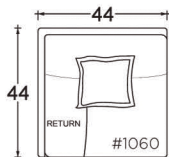

ELIZABETH DOW
HOME

Body Details:

Upholstered and slipcovered available

Seat Details:

Loose seat configuration
Spring down seat construction

Back Details:

Loose back configuration
Boxed style back pillows
Feather down construction

Leg Details:

1 1/8" H recessed leg
Specify leg finish

Toss Pillow Details:

Knife edge
Feather down construction

GREGORY 44W

* Standard double needle stitch detail on body, seat cushion, back and toss pillows unless otherwise specified.

PLANE VIEW

Special Details:

- certain sizes will require piece outs depending on the fabric repeat/nap - please check with your customer service representative regarding piece outs

PLANE VIEW

#1060

PLANE VIEW

Dimensions

- Overall Height to Frame: 29"
- Overall Height to Back Pillow: 34"
- Overall Depth:
  - Chair: 44"
  - Lounge: 60"
  - Chaise: 72"
- Seat Depth:
  - Chair: 26"
  - Lounge: 42"
  - Chaise: 54"
- Arm Height: 24.75"
- Seat Height: 18"

Ottoman

PLANE VIEW

Dimensions

- Overall Height to Frame: 18"