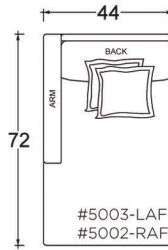

#5005-LR  
#5004-RR

PLANE VIEW

44" W LAF/RAF

#1003-LAF  
#1002-RAF

#4103-LAF  
#4102-RAF

#5003-LAF  
#5002-RAF

## Dimensions

- Overall Height to Frame: 29"
- Overall Height to Back Pillow: 34"
- Overall Depth:
  - Chair: 44"
  - Lounge: 60"
  - Chaise: 72"
- Seat Depth:
  - Chair: 26"
  - Lounge: 42"
  - Chaise: 54"
- Arm Height: 24.75"
- Seat Height: 18"

## Ottoman

PLANE VIEW

Ottoman

44" W x 44" D  
Ottoman

44" W x 60" D  
Ottoman

60" W x 60" D  
Ottoman

## Dimensions

- Overall Height to Frame: 18"