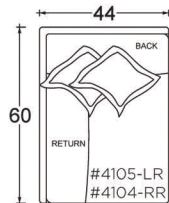

- certain sizes will require piece outs depending on the fabric repeat/nap - please check with your customer service representative regarding piece outs

PLANE VIEW

44" W L/R Return

#1060

#4105-LR  
#4104-RR

## Dimensions

- Overall Height to Frame: 29"
- Overall Height to Back Pillow: 34"
- Overall Depth:
  - Chair: 44"
  - Lounge: 60"
  - Chaise: 72"
- Seat Depth:
  - Chair: 26"
  - Lounge: 42"
  - Chaise: 54"
- Arm Height: 24.75"
- Seat Height: 18"

## Ottoman

PLANE VIEW

Ottoman

44" W x 44" D  
Ottoman

44" W x 60" D  
Ottoman

60" W x 60" D  
Ottoman

## Dimensions

- Overall Height to Frame: 18"