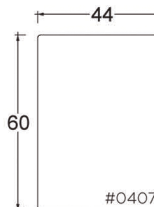

#5005-LR  
#5004-RR

PLANE VIEW

44" W LAF/RAF

#1003-LAF  
#1002-RAF

#4103-LAF  
#4102-RAF

#5003-LAF  
#5002-RAF

## Dimensions

- Overall Height to Frame: 29"
- Overall Height to Back Pillow: 34"
- Overall Depth:
  - Chair: 44"
  - Lounge: 60"
  - Chaise: 72"
- Seat Depth:
  - Chair: 26"
  - Lounge: 42"
  - Chaise: 54"
- Arm Height: 24.75"
- Seat Height: 18"

## Ottoman

PLANE VIEW

Ottoman

44" W x 44" D  
Ottoman

44" W x 60" D  
Ottoman

60" W x 60" D  
Ottoman

## Dimensions

- Overall Height to Frame: 18"