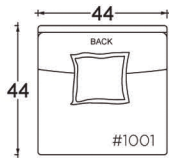

# GREGORY 44W

\* Standard double needle stitch detail on body, seat cushion, back and toss pillows unless otherwise specified.

PLANE VIEW

44" W Armless Chair

#1001

#4101

#5001

**Special Details:**

## Dimensions

- Overall Height to Frame: 29"
- Overall Height to Back Pillow: 34"
- Overall Depth:
  - Chair: 44"
  - Lounge: 60"
  - Chaise: 72"
- Seat Depth:
  - Chair: 26"
  - Lounge: 42"
  - Chaise: 54"
- Arm Height: 24.75"
- Seat Height: 18"

## Ottoman

PLANE VIEW

Ottoman

44" W x 44" D  
Ottoman

44" W x 60" D  
Ottoman

60" W x 60" D  
Ottoman

## Dimensions

- Overall Height to Frame: 18"