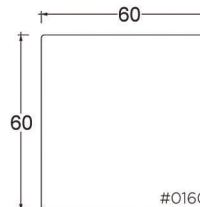

#5005-LR  
#5004-RR

PLANE VIEW

44" W LAF/RAF

#1003-LAF  
#1002-RAF

#4103-LAF  
#4102-RAF

#5003-LAF  
#5002-RAF

## Dimensions

- Overall Height to Frame: 29"
- Overall Height to Back Pillow: 34"
- Overall Depth:
  - Chair: 44"
  - Lounge: 60"
  - Chaise: 72"
- Seat Depth:
  - Chair: 26"
  - Lounge: 42"
  - Chaise: 54"
- Arm Height: 24.75"
- Seat Height: 18"

## Ottoman

PLANE VIEW

Ottoman

44" W x 44" D  
Ottoman

44" W x 60" D  
Ottoman

60" W x 60" D  
Ottoman

## Dimensions

- Overall Height to Frame: 18"