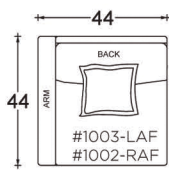

- certain sizes will require piece outs depending on the fabric repeat/nap - please check with your customer service representative regarding piece outs

PLANE VIEW

44" W L/R Return

#1060

#4105-LR  
#4104-RR

#5005-LR  
#5004-RR

PLANE VIEW

44" W LAF/RAF

#1003-LAF  
#1002-RAF

#4103-LAF  
#4102-RAF

#5003-LAF  
#5002-RAF

## Dimensions

- Overall Height to Frame: 29"
- Overall Height to Back Pillow: 34"
- Overall Depth:
  - Chair: 44"
  - Lounge: 60"
  - Chaise: 72"
- Seat Depth:
  - Chair: 26"
  - Lounge: 42"
  - Chaise: 54"
- Arm Height: 24.75"
- Seat Height: 18"

## Dimensions

- Overall Height to Frame: 18"