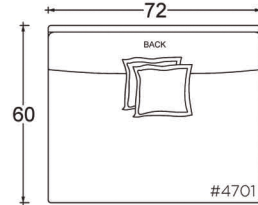

Leg Details:

1 1/8" H recessed leg
Specify leg finish

Toss Pillow Details:

Knife edge
Feather down construction

* Standard double needle stitch detail on body, seat cushion, back and toss pillows unless otherwise specified.

PLANE VIEW

72" W Armless

72" W Armless Chair

72" W Armless

PLANE VIEW

72" W L/R Return

72" W L/R Return Chair

72" W L/R Return Lounge

Dimensions

- Overall Height to Frame: 29"
- Overall Height to Back Pillow: 34"
- Overall Depth:
 - Chair: 44"
 - Lounge: 60"
 - Chaise: 72"
- Seat Depth:
 - Chair: 26"
 - Lounge: 42"
 - Chaise: 54"
- Arm Height: 24.75"
- Seat Height: 18"