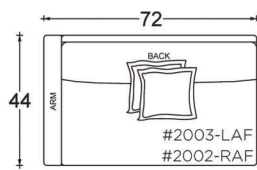

Leg Details:

1 1/8" H recessed leg
Specify leg finish

Toss Pillow Details:

Knife edge
Feather down construction

* Standard double needle stitch detail on body, seat cushion, back and toss pillows unless otherwise specified.

PLANE VIEW

72" W Armless

72" W Armless Chair

72" W Armless

PLANE VIEW

72" W L/R Return

72" W L/R Return Chair

72" W L/R Return Lounge

PLANE VIEW

72" W LAF/RAF Return

72" W LAF/RAF Chair

72" W LAF/RAF Lounge

Special Details:

- certain sizes will require piece outs depending on the fabric repeat/nap - please check with your customer service representative regarding piece outs

Dimensions

- Overall Height to Frame: 29"
- Overall Height to Back Pillow: 34"
- Overall Depth:
 - Chair: 44"
 - Lounge: 60"
 - Chaise: 72"
- Seat Depth:
 - Chair: 26"
 - Lounge: 42"
 - Chaise: 54"
- Arm Height: 24.75"
- Seat Height: 18"