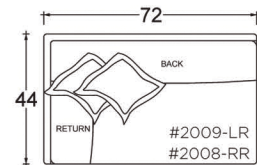

Leg Details:

1 1/8" H recessed leg
Specify leg finish

Toss Pillow Details:

Knife edge
Feather down construction

* Standard double needle stitch detail on body, seat cushion, back and toss pillows unless otherwise specified.

PLANE VIEW

72" W Armless

72" W Armless Chair

72" W Armless

PLANE VIEW

72" W L/R Return

72" W L/R Return Chair

72" W L/R Return Lounge

PLANE VIEW

72" W LAF/RAF Return

72" W LAF/RAF Chair

72" W LAF/RAF Lounge

Special Details:

- certain sizes will require piece outs depending on the fabric repeat/nap - please check with your customer service representative regarding piece outs

Dimensions

- Overall Height to Frame: 29"
- Overall Height to Back Pillow: 34"
- Overall Depth:
 - Chair: 44"
 - Lounge: 60"
 - Chaise: 72"
- Seat Depth:
 - Chair: 26"
 - Lounge: 42"
 - Chaise: 54"
- Arm Height: 24.75"
- Seat Height: 18"