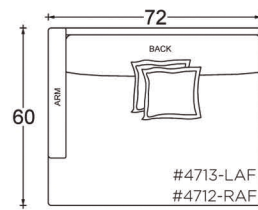

Leg Details:

1 1/8" H recessed leg
Specify leg finish

Toss Pillow Details:

Knife edge
Feather down construction

* Standard double needle stitch detail on body, seat cushion, back and toss pillows unless otherwise specified.

PLANE VIEW

72" W Armless

72" W Armless Chair

72" W Armless

PLANE VIEW

72" W L/R Return

72" W L/R Return Chair

72" W L/R Return Lounge

PLANE VIEW

72" W LAF/RAF Return

72" W LAF/RAF Chair

72" W LAF/RAF Lounge

Special Details:

- certain sizes will require piece outs depending on the fabric repeat/nap - please check with your customer service representative regarding piece outs

Dimensions

- Overall Height to Frame: 29"
- Overall Height to Back Pillow: 34"
- Overall Depth:
 - Chair: 44"
 - Lounge: 60"
 - Chaise: 72"
- Seat Depth:
 - Chair: 26"
 - Lounge: 42"
 - Chaise: 54"
- Arm Height: 24.75"
- Seat Height: 18"