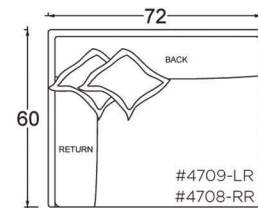

Leg Details:

1 1/8" H recessed leg
Specify leg finish

Toss Pillow Details:

Knife edge
Feather down construction

* Standard double needle stitch detail on body, seat cushion, back and toss pillows unless otherwise specified.

PLANE VIEW

72" W Armless

72" W Armless Chair

72" W Armless

PLANE VIEW

72" W L/R Return

72" W L/R Return Chair

72" W L/R Return Lounge

PLANE VIEW

72" W LAF/RAF Return

72" W LAF/RAF Chair

72" W LAF/RAF Lounge

Special Details:

- certain sizes will require piece outs depending on the fabric repeat/nap - please check with your customer service representative regarding piece outs

Dimensions

- Overall Height to Frame: 29"
- Overall Height to Back Pillow: 34"
- Overall Depth:
 - Chair: 44"
 - Lounge: 60"
 - Chaise: 72"
- Seat Depth:
 - Chair: 26"
 - Lounge: 42"
 - Chaise: 54"
- Arm Height: 24.75"
- Seat Height: 18"