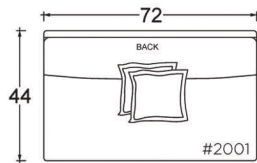

Leg Details:

1 1/8" H recessed leg
Specify leg finish

Toss Pillow Details:

Knife edge
Feather down construction

* Standard double needle stitch detail on body, seat cushion, back and toss pillows unless otherwise specified.

PLANE VIEW

72" W Armless

72" W Armless Chair

72" W Armless

PLANE VIEW

72" W L/R Return

72" W L/R Return Chair

72" W L/R Return Lounge

Dimensions

- Overall Height to Frame: 29"
- Overall Height to Back Pillow: 34"
- Overall Depth:
 - Chair: 44"
 - Lounge: 60"
 - Chaise: 72"
- Seat Depth:
 - Chair: 26"
 - Lounge: 42"
 - Chaise: 54"
- Arm Height: 24.75"
- Seat Height: 18"