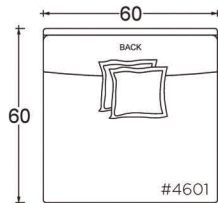

Leg Details:

1 1/8" H recessed leg
Specify leg finish

Toss Pillow Details:

Knife edge
Feather down construction

* Standard double needle stitch detail on body, seat cushion, back and toss pillows unless otherwise specified.

PLANE VIEW

60" W Armless

60" W Armless Chair

60" W Armless Lounge

60" W Armless Chaise

PLANE VIEW

60" W L/R Return

60" W L/R Return Chair

- certain sizes will require piece outs depending on the fabric repeat/nap - please check with your customer service representative regarding piece outs

Dimensions

Overall Height to Frame: 29"
Overall Height to Back Pillow: 34"
Overall Depth:
- Chair: 44"
- Lounge: 60"
- Chaise: 72"
Seat Depth:
- Chair: 26"
- Lounge: 42"
- Chaise: 54"
Arm Height: 24.75"
Seat Height: 18"