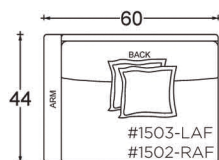

Leg Details:

1 1/8" H recessed leg
Specify leg finish

Toss Pillow Details:

Knife edge
Feather down construction

* Standard double needle stitch detail on body, seat cushion, back and toss pillows unless otherwise specified.

60" W Corner Unit

60" W L/R Return Chaise

PLANE VIEW

60" W LAF/RAF

60" W LAF/RAF Chair

60" W LAF/RAF Lounge

60" W LAF/RAF Chaise

Special Details:

- certain sizes will require piece outs depending on the fabric repeat/nap - please check with your customer service representative regarding piece outs

Dimensions

Overall Height to Frame: 29"
Overall Height to Back Pillow: 34"
Overall Depth:
- Chair: 44"
- Lounge: 60"
- Chaise: 72"
Seat Depth:
- Chair: 26"
- Lounge: 42"
- Chaise: 54"
Arm Height: 24.75"
Seat Height: 18"