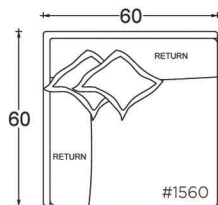

Leg Details:

1 1/8" H recessed leg
Specify leg finish

Toss Pillow Details:

Knife edge
Feather down construction

* Standard double needle stitch detail on body, seat cushion, back and toss pillows unless otherwise specified.

PLANE VIEW

60" W Armless

60" W Armless Chair

60" W Armless Lounge

60" W Armless Chaise

PLANE VIEW

60" W L/R Return

60" W L/R Return Chair

60" W Corner Unit

60" W L/R Return Chaise

PLANE VIEW

60" W LAF/RAF

60" W LAF/RAF Chair

60" W LAF/RAF Lounge

60" W LAF/RAF Chaise

Special Details:

- certain sizes will require piece outs depending on the fabric repeat/nap - please check with your customer service representative regarding piece outs

Dimensions

Overall Height to Frame: 29"
Overall Height to Back Pillow: 34"
Overall Depth:
- Chair: 44"
- Lounge: 60"
- Chaise: 72"
Seat Depth:
- Chair: 26"
- Lounge: 42"
- Chaise: 54"
Arm Height: 24.75"
Seat Height: 18"