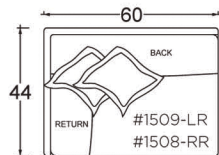

Leg Details:

1 1/8" H recessed leg
Specify leg finish

Toss Pillow Details:

Knife edge
Feather down construction

* Standard double needle stitch detail on body, seat cushion, back and toss pillows unless otherwise specified.

PLANE VIEW

60" W Armless

60" W Armless Chair

60" W Armless Lounge

60" W Armless Chaise

PLANE VIEW

60" W L/R Return

60" W L/R Return Chair

60" W Corner Unit

60" W L/R Return Chaise

PLANE VIEW

60" W LAF/RAF

60" W LAF/RAF Chair

60" W LAF/RAF Lounge

60" W LAF/RAF Chaise

Special Details:

- certain sizes will require piece outs depending on the fabric repeat/nap - please check with your customer service representative regarding piece outs

Dimensions

Overall Height to Frame: 29"
Overall Height to Back Pillow: 34"
Overall Depth:
- Chair: 44"
- Lounge: 60"
- Chaise: 72"
Seat Depth:
- Chair: 26"
- Lounge: 42"
- Chaise: 54"
Arm Height: 24.75"
Seat Height: 18"