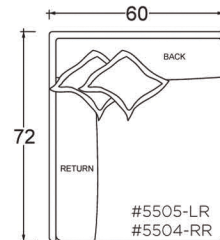

Leg Details:

1 1/8" H recessed leg
Specify leg finish

Toss Pillow Details:

Knife edge
Feather down construction

* Standard double needle stitch detail on body, seat cushion, back and toss pillows unless otherwise specified.

PLANE VIEW

60" W Armless

60" W Armless Chair

60" W Armless Lounge

60" W Armless Chaise

PLANE VIEW

60" W L/R Return

60" W L/R Return Chair

60" W Corner Unit

60" W L/R Return Chaise

PLANE VIEW

60" W LAF/RAF

60" W LAF/RAF Chair

60" W LAF/RAF Lounge

60" W LAF/RAF Chaise

Special Details:

- certain sizes will require piece outs depending on the fabric repeat/nap - please check with your customer service representative regarding piece outs

Dimensions

Overall Height to Frame: 29"
Overall Height to Back Pillow: 34"
Overall Depth:
- Chair: 44"
- Lounge: 60"
- Chaise: 72"
Seat Depth:
- Chair: 26"
- Lounge: 42"
- Chaise: 54"
Arm Height: 24.75"
Seat Height: 18"