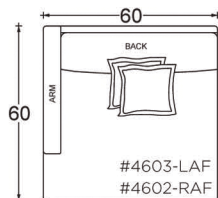

PLANE VIEW

60" W Armless

60" W Armless Chair

60" W Armless Lounge

60" W Armless Chaise

PLANE VIEW

60" W L/R Return

60" W L/R Return Chair

60" W Corner Unit

60" W L/R Return Chaise

PLANE VIEW

60" W LAF/RAF

60" W LAF/RAF Chair

60" W LAF/RAF Lounge

60" W LAF/RAF Chaise

Special Details:

- certain sizes will require piece outs depending on the fabric repeat/nap - please check with your customer service representative regarding piece outs

Dimensions

Overall Height to Frame: 29"
Overall Height to Back Pillow: 34"
Overall Depth:
- Chair: 44"
- Lounge: 60"
- Chaise: 72"
Seat Depth:
- Chair: 26"
- Lounge: 42"
- Chaise: 54"
Arm Height: 24.75"
Seat Height: 18"