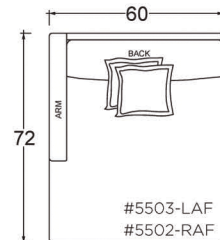

Leg Details:

1 1/8" H recessed leg
Specify leg finish

Toss Pillow Details:

Knife edge
Feather down construction

* Standard double needle stitch detail on body, seat cushion, back and toss pillows unless otherwise specified.

PLANE VIEW

60" W Armless

60" W Armless Chair

60" W Armless Lounge

60" W Armless Chaise

PLANE VIEW

60" W L/R Return

60" W L/R Return Chair

60" W Corner Unit

60" W L/R Return Chaise

PLANE VIEW

60" W LAF/RAF

60" W LAF/RAF Chair

60" W LAF/RAF Lounge

60" W LAF/RAF Chaise

Special Details:

- certain sizes will require piece outs depending on the fabric repeat/nap - please check with your customer service representative regarding piece outs

Dimensions

Overall Height to Frame: 29"
Overall Height to Back Pillow: 34"
Overall Depth:
- Chair: 44"
- Lounge: 60"
- Chaise: 72"
Seat Depth:
- Chair: 26"
- Lounge: 42"
- Chaise: 54"
Arm Height: 24.75"
Seat Height: 18"