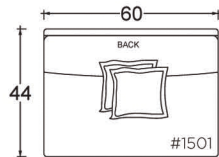

ELIZABETH DOW
HOME

GREGORY 60W

Body Details:

Upholstered and slipcovered available

Seat Details:

Loose seat configuration
Spring down seat construction

Back Details:

Loose back configuration
Boxed style back pillows
Feather down construction

Leg Details:

1 1/8" H recessed leg
Specify leg finish

Toss Pillow Details:

Knife edge
Feather down construction

* Standard double needle stitch detail on body, seat cushion, back and toss pillows unless otherwise specified.

PLANE VIEW

60" W Armless

60" W Armless Chair

60" W Armless Lounge

60" W Armless Chaise

PLANE VIEW

60" W L/R Return

60" W L/R Return Chair

- certain sizes will require piece outs depending on the fabric repeat/nap - please check with your customer service representative regarding piece outs

Dimensions

Overall Height to Frame: 29"
Overall Height to Back Pillow: 34"
Overall Depth:
- Chair: 44"
- Lounge: 60"
- Chaise: 72"
Seat Depth:
- Chair: 26"
- Lounge: 42"
- Chaise: 54"
Arm Height: 24.75"
Seat Height: 18"