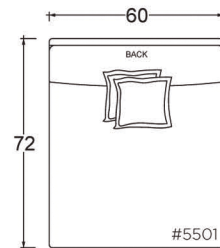

Leg Details:

1 1/8" H recessed leg
Specify leg finish

Toss Pillow Details:

Knife edge
Feather down construction

* Standard double needle stitch detail on body, seat cushion, back and toss pillows unless otherwise specified.

PLANE VIEW

60" W Armless

60" W Armless Chair

60" W Armless Lounge

60" W Armless Chaise

PLANE VIEW

60" W L/R Return

60" W L/R Return Chair

60" W Corner Unit

60" W L/R Return Chaise

PLANE VIEW

60" W LAF/RAF

60" W LAF/RAF Chair

60" W LAF/RAF Lounge

60" W LAF/RAF Chaise

Special Details:

- certain sizes will require piece outs depending on the fabric repeat/nap - please check with your customer service representative regarding piece outs

Dimensions

Overall Height to Frame: 29"
Overall Height to Back Pillow: 34"
Overall Depth:
- Chair: 44"
- Lounge: 60"
- Chaise: 72"
Seat Depth:
- Chair: 26"
- Lounge: 42"
- Chaise: 54"
Arm Height: 24.75"
Seat Height: 18"