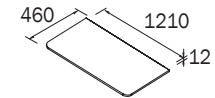

48" / 1210 mm
No hole/Sans trou

SOLID SURFACE

Matt white solid surface countertop. No hole
Comptoir surface solide blanc mat. Sans trou