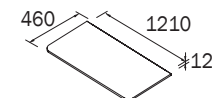

48" / 1210 mm
No hole/Sans trou