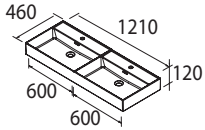

1210 mm double
2 faucets
2 robinets

WB85913-POR
$1365.00