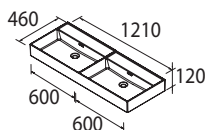

1210 mm double
No hole/Sans trou