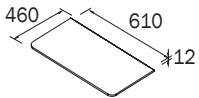

24" / 610 mm
No hole/Sans trou

TOP97502
$804.00