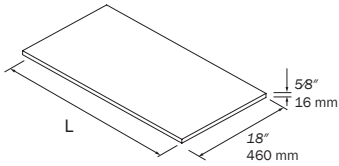

Ordering guide Guide de commandes

COUNTER TOPS. THICKNESS OF 5/8" COMPTOIR. ÉPAISSEUR 16 MM

Tops 5/8" thick. Sizes from 23.5" to 47.25" without machining. Finishes in melamine and high pressure laminate (HPL)

Plateaux 16 mm d'épaisseur. Formats de 600 à 1200 non usinés. Finitions en mélamine et stratifié haute pression (HPL)

L	CODE	CODE	CODE	CODE	CODE	CODE	CODE	$
24"/600mm	TOP22960	TOP96819	TOP96820	TOP22963	TOP91086	TOP22962	TOP23466	325.
28"/700mm	TOP96827	TOP96839	TOP96840	TOP96841	TOP96842	TOP96843	TOP96844	375.
32"/800mm	TOP22964	TOP96848	TOP96861	TOP22967	TOP91087	TOP22966	TOP23468	419.
36"/900mm	TOP97401	TOP97402	TOP97403	TOP97405	TOP97406	TOP97407	TOP97408	437.
40"/1000mm	TOP22968	TOP96864	TOP96880	TOP22971	TOP91088	TOP22970	TOP23470	452.
48"/1200mm	TOP22972	TOP96890	TOP96898	TOP22975	TOP91089	TOP22974	TOP23472	531.

TOP THICKNESS 1 5/8" COMPTOIR. ÉPAISSEUR 40 MM

Tops with 1 5/8" thickness, sizes from 23.5" to 47.25" without machining.

Finishes in melamine and high pressure laminate (HPL)

Plateaux de 40 mm d'épaisseur, tailles de 600 mm à 1200 mm non usinés.

Finitions en mélamine et stratifié haute pression (HPL)