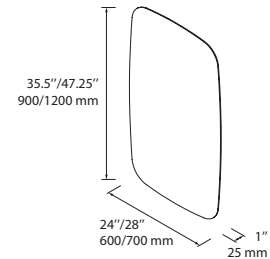

Mirror **LOUIS** with 5700K LED light. H/V. Non-dimmable.
Miroir **LOUIS** avec lumière DEL. H/V. Intensité non variable.

MIR97641-LED	(600 x 900 mm)	$949.00
MIR97642-LED	(700 x 1200 mm)	$1194.00

NEW
NOUVEAU