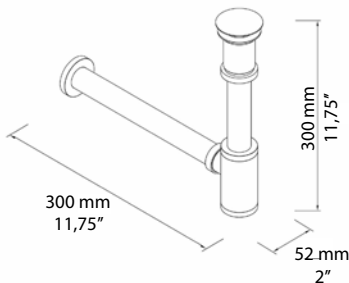

Elongated tail piece for P-TRAP. BLACK. Ø32 mm x 15.75"
Tail piece allongé pour siphon. NOIR. Ø32 x 400 mm
OPT85679 $84.00

CHROME

BLACK / NOIR