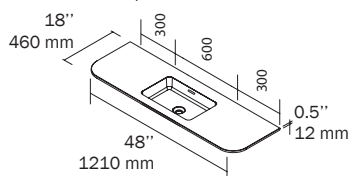

This set / Cet ensemble:		$4736.00
Vanity / Vanité	FUSL96385-VAN	$965.00
Module / Module	MOD97027	2x $1038.00 = $2076.00
Countertop / Comptoir	WB97531-MSS1210RD	$1631.00

WB97531-MSS1210RD
$1631.00

48"/1210 mm
Rounded/Arrondi