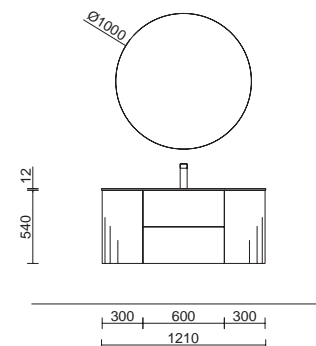

1200 (48") rounded

See linen cabinets, auxiliaries and mirrors on pages 46, 53, 66
Voir lingeries, auxiliaires et Miroirs aux pages 46, 53, 66

This set / Cet ensemble:		$4736.00
Vanity / Vanité	FUSL96385-VAN	$965.00
Module / Module	MOD97027	2x $1038.00 = $2076.00
Countertop / Comptoir	WB97531-MSS1210RD	$1631.00

ALLIANCE