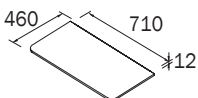

28" / 710 mm
No hole/Sans trou

TOP97497
$830.00