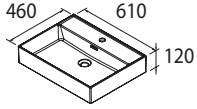

WB23400-POR
$791.00

610 mm
Centered/Centré

WB23401-POR
$861.00