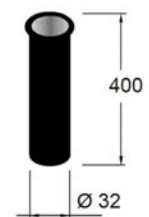

CHROME

BLACK / NOIR

Ordering guide Guide de commandes

COUNTER TOPS. THICKNESS OF 5/8" COMPTOIR. ÉPAISSEUR 16 MM

Tops 5/8" thick. Sizes from 23.5" to 47.25" without machining. Finishes in melamine and high pressure laminate (HPL)