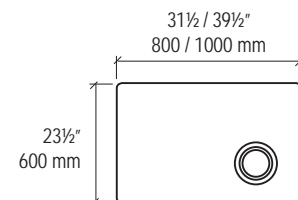

Mirrors with integrated LED

Miroirs à DEL intégrés

CANDEM

Mirror **CANDEM**. With 4200K LED light. H/V. Non-dimmable.
Miroir **CANDEM**. Avec lumière DEL. H/V. Intensité non variable.

MIR23405-LED	(800 x 600 mm)	$1131.00
MIR23406-LED	(1000 x 600 mm)	$1295.00
MIR23407-LED	(1200 x 600 mm)	$1459.00

CHICAGO

Mirror **CHICAGO** with 5700K LED light and anti-fog. Non-dimmable.
Miroir **CHICAGO** avec lumière DEL et anti-buée. Intensité non variable.

MIR87853-LED	(800 x 600 mm)	$1220.00
MIR87854-LED	(1000 x 600 mm)	$1449.00
MIR87855-LED	(1200 x 600 mm)	$1532.00

NEW
NOUVEAU

EMILE

Mirror **EMILE** with 5700K LED light. H/V. Non-dimmable.
Miroir **EMILE** avec lumière DEL. H/V. Intensité non variable.

MIR97643-LED	(500 x 1300 mm)	$1087.00
MIR97644-LED	(700 x 1100 mm)	$1191.00

NEW
NOUVEAU

OLIMPIA

Mirror **OLIMPIA**. With 5700K LED light. Non-dimmable.
Miroir **OLIMPIA**. Avec lumière DEL. Intensité non variable.

MIR87862-LED	(matt white)	$943.00
MIR87864-LED	(blue fog)	$943.00
MIR91121-LED	(matt black)	$943.00

NEW
NOUVEAU

LOUIS

Mirror **LOUIS** with 5700K LED light. H/V. Non-dimmable.
Miroir **LOUIS** avec lumière DEL. H/V. Intensité non variable.

MIR97641-LED	(600 x 900 mm)	$949.00
MIR97642-LED	(700 x 1200 mm)	$1194.00

NEW
NOUVEAU

MOON

Mirror **MOON** circular mirror with back 4200K LED light. Non-dimmable.
Miroir **MOON** circulaire avec lumière DEL arrière. Intensité non variable.

MIR91120-LED	(Ø 600 mm)	$907.00
MIR83963-LED	(Ø 800 mm)	$986.00
MIR83964-LED	(Ø 1000 mm)	$1230.00

MOSCOW

Mirror **MOSCOW** H/V with LED light (8W), magnifying zone (x2) and sensor. Non-dimmable.
Miroir **MOSCOW** H/V avec lumière DEL (8W), zone grossissante (x2) et capteur. Intensité non variable.

MIR23207-LED	(800 x 600 mm)	$873.00
MIR23208-LED	(1000 x 600 mm)	$998.00