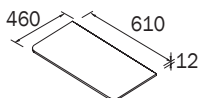

TOP97505
\$882.00

40" / 1010 mm
No hole/Sans trou

TOP97506
\$934.00

48" / 1210 mm
No hole/Sans trou

SOLID SURFACE

Matt white solid surface countertop. No hole
Comptoir surface solide blanc mat. Sans trou

TOP97495
\$778.00