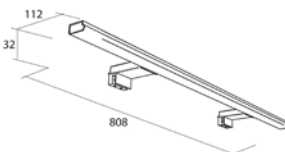

LED22623	(11"x4¼"x1")	$179.00

ESTHER 810 5700K LED light chrome (6W). IP 44.
Multi-hook fastening. Non-dimmable.
Lumière DEL **ESTHER 810** chrome (6W). IP 44.
Fixation multicrochet. Intensité non variable.

LED22625	(32"x4¼"x1")	$305.00