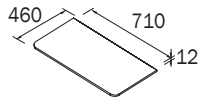

28" / 710 mm
No hole/Sans trou

TOP97503
$830.00