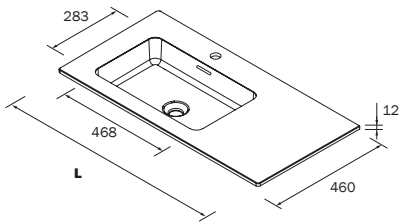

40" / 1010 mm
No hole/Sans trou

TOP97500
\$934.00

48" / 1210 mm
No hole/Sans trou

NAILA WASHBASIN
COMPTOIR NAILA

MAEL WASHBASIN
VASQUE MAEL

NAILA WASHBASIN
LAVABO NAILA

Made to measure

Information required: