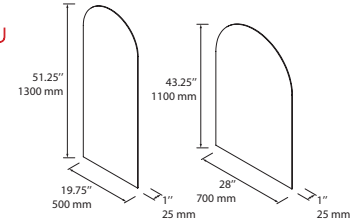

Mirror **EMILE** with 5700K LED light. H/V. Non-dimmable.
Miroir **EMILE** avec lumière DEL. H/V. Intensité non variable.

MIR97643-LED	(500 x 1300 mm)	$1087.00
MIR97644-LED	(700 x 1100 mm)	$1191.00

NEW
NOUVEAU