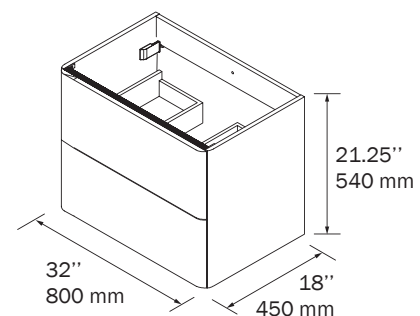

Handles Poignées	UNI24719-HAN	UNIIQ vanity handles. Matt white. Set of 2 / Poignées UNIIQ blanc mat. Ensemble de 2	$47.00
	UNI24720-HAN	UNIIQ vanity handles. Matt black. Set of 2 / Poignées UNIIQ noir mat. Ensemble de 2	$47.00
	UNI24721-HAN	UNIIQ vanity handles. Chrome. Set of 2 / Poignées UNIIQ chrome. Ensemble de 2	$47.00
9" legs (for vanities with basin)	UNI24716-LEG	UNIIQ matt white legs. Set of 2 / Pattes UNIIQ blanc mat. Ensemble de 2	$123.00
	UNI24717-LEG	UNIIQ matt black legs. Set of 2 / Pattes UNIIQ noir mat. Ensemble de 2	$123.00
	UNI24718-LEG	UNIIQ chrome legs. Set of 2 / Pattes UNIIQ chrome. Ensemble de 2	$123.00
Pattes 9" (pour vanités avec vasques)	UNI84141-LEG	DANNA satin white legs. Set of 2 / Pattes DANNA blanc satiné. Ensemble de 2	$78.00
	UNI84142-LEG	DANNA satin black legs. Set of 2 / Pattes DANNA noir satiné. Ensemble de 2	$78.00
	UNI84143-LEG	DANNA satin natural wood legs. Set of 2 / Pattes UNIIQ bois naturel satiné. Ensemble de 2	$78.00
13" legs (for vanities with integrated washbasin)	UNI24713-LEG	UNIIQ matt white legs. Set of 2 / Pattes UNIIQ blanc mat. Ensemble de 2	$154.00
	UNI24714-LEG	UNIIQ matt black legs. Set of 2 / Pattes UNIIQ noir mat. Ensemble de 2	$154.00
	UNI24715-LEG	UNIIQ chrome legs. Set of 2 / Pattes UNIIQ chrome. Ensemble de 2	$154.00
Pattes 13" (pour vanités avec lavabo intégré)	UNI84138-LEG	DANNA satin white legs. Set of 2 / Pattes DANNA blanc satiné. Ensemble de 2	$94.00
	UNI84139-LEG	DANNA satin black legs. Set of 2 / Pattes DANNA noir satiné. Ensemble de 2	$94.00
	UNI84140-LEG	DANNA satin natural wood legs. Set of 2 / Pattes UNIIQ bois naturel satiné. Ensemble de 2	$94.00