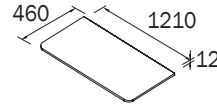

No hole/Sans trou

UNI96663-TOP

\$858.00

36" / 910 mm

No hole/Sans trou

UNI96664-TOP

\$983.00

48" / 1210 mm