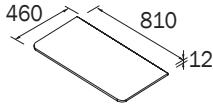

Uniiq black slate countertop. No hole
Comptoir Uniiq ardoise. Sans trou

UNI96661-TOP

\$765.00

24" / 610 mm

No hole/Sans trou

UNI96662-TOP

\$827.00

32" / 810 mm