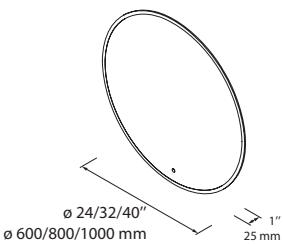

Mirrors with integrated LED
Miroirs à DEL intégrés

ORGANIC 800 mirror with 4200K back LED light. H/V. Non-dimmable.
Miroir **ORGANIC 800** avec lumière DEL arrière. H/V.
Intensité non variable.

MIR26775-LED	(600 x 800 mm)	$996.00
MIR26776-LED	(800 x 1000 mm)	$1087.00

ORGANIC

Mirror **REFLEXO** with 4200K back LED light. H/V. Non-dimmable.
Miroir **REFLEXO** avec lumière DEL arrière. H/V.
Intensité non variable.

MIR20740-LED	(800 x 600 mm)	$1014.00
MIR20741-LED	(1000 x 600 mm)	$1121.00
MIR20742-LED	(1200 x 600 mm)	$1293.00
MIR91115-LED	(1400 x 600 mm)	$1365.00
MIR91116-LED	(1600 x 600 mm)	$1449.00

REFLEXO

Mirror **ROMA**. With 6000K LED light. White or black frame. H/V. Non-dimmable.
Miroir **ROMA**. Avec lumière DEL. Cadre blanc ou noir. H/V.
Intensité non variable.

☐ white frame cadre blanc	MIR92650-LED	(800 x 600 mm)	$1014.00
	MIR92651-LED	(1000 x 600 mm)	$1098.00
	MIR92652-LED	(1200 x 600 mm)	$1282.00
☐ black frame cadre noir	MIR91117-LED	(800 x 600 mm)	$1014.00
	MIR91118-LED	(1000 x 600 mm)	$1098.00
	MIR91119-LED	(1200 x 600 mm)	$1282.00

ROMA

Mirror **GLOBE** with 5700K LED light. Non-dimmable. **NEW NOUVEAU**
Miroir **GLOBE** avec lumière DEL. Intensité non variable.

☐ gold frame cadre doré	MIR97618-LED	(Ø 600 mm)	$1121.00
	MIR97636-LED	(Ø 800 mm)	$1293.00
	MIR97639-LED	(Ø 1000 mm)	$1402.00
☐ white frame cadre blanc	MIR97604-LED	(Ø 600 mm)	$1121.00
	MIR97634-LED	(Ø 800 mm)	$1293.00
	MIR97637-LED	(Ø 1000 mm)	$1402.00
☐ black frame cadre noir	MIR97614-LED	(Ø 600 mm)	$1121.00
	MIR97635-LED	(Ø 800 mm)	$1293.00
	MIR97638-LED	(Ø 1000 mm)	$1402.00

GLOBE

Limited edition
Mirror **TOULOUSE**. with white and blue LED (15 W) IP 44. Non-dimmable.
Miroir **TOULOUSE**. avec lumière blanche et bleu DEL (15 W) IP 44.
Intensité non variable.