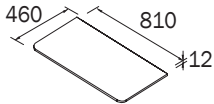

UNI96660-TOP

$671.00

32" / 810 mm

No hole/Sans trou