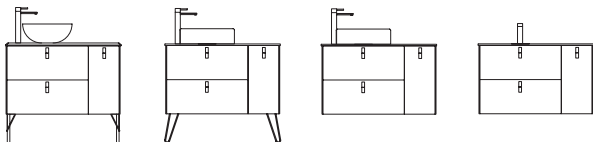

1200 (48") 1 door R

See mirrors and linen cabinets on pages 40-43, 18
Mirrors et lingers en pages 40-43, 18

This set / Cet ensemble:		$3480.00
Vanities / Vanités	UNI24626-VAN	$1963.00
Countertop / Comptoir	UNI24728-TOP	$796.00
Washbasin / Lavabo	LAV24555-POR	$656.00
Handles / Poignées	UNI24725-HAN	$65.00

Available configurations / Configurations disponibles

Altiro blanc mat