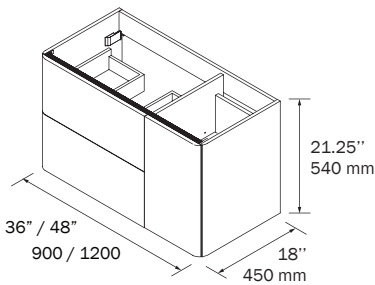

WALL HUNG VANITY UNIT UNIIQ 2 DRAWERS / 1 DOOR R MEUBLE SUSPENDU UNIIQ 2 TIROIRS / 1 PORTE R

Wall hung vanity unit with 2 soft closing wooden drawers. 1 door with soft close and height adjustable wooden shelf.

Onix Grey interiors. **Handles not included.**

Meuble suspendu avec 2 tiroirs en bois à fermeture amortie. 1 porte avec fermeture amortie et une tablette à hauteur ajustable. Intérieurs Gris Onix

Poignées non incluse.

Matt white
Blanc mat

CODE

Matt anthracite
Anthracite mat

CODE

Matt black
Noir mat

CODE

Matt night blue
Bleu nuit mat

CODE

$

	CODE	CODE	CODE	CODE	$
36"/900 mm	UNI24604	UNI24603	UNI24611	UNI83122	1589
48"/1200 mm	UNI24626	UNI24625	UNI24633	UNI83099	1963