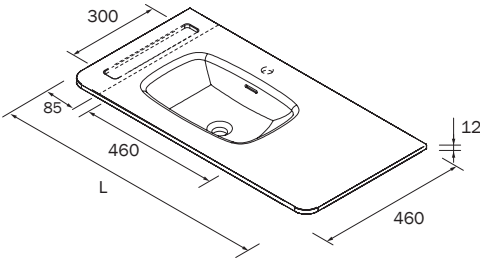

UNI97058-MSS
 \$1152.00

24"/605 mm
 Centered/Centré

UNI97059-MSS
 \$1215.00

805 mm
 Centered/Centré

UNI24543-MSS
 \$1246.00

905 mm
 Right/Droit

UNI24545-MSS
 \$1433.00

1205 mm
 Right/Droit

Made to measure

**0.5" SOLID SURFACE UNIIQ WASHBASIN
WITH TOWEL BAR (1 BASIN 18.25")**

**LAVABO INTÉGRÉ UNIIQ 12 MM SURFACE SOLIDE
AVEC PORTE-SERVIETTE (1 LAVABO 460 MM)**

*0.5" thick solid surface washbasin, length
up to 50". Machining for tap hole
and towel bar as required.*