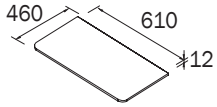

Uniiq black slate countertop. No hole
Comptoir Uniiq ardoise. Sans trou

UNI96661-TOP

\$765.00

24" / 610 mm

No hole/Sans trou

UNI96662-TOP

\$827.00

32" / 810 mm