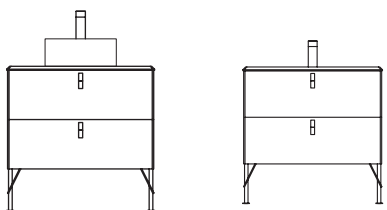

800 (32") Centered

See mirrors and linen cabinets on pages 40-43, 18
Miroirs et lingeries en pages 40-43, 18

This set / Cet ensemble:		$2944.00
Vanity / Vanité	UNI96625-VAN	$1402.00
Countertop / Comptoir	WB96788-890-TBL	$1495.00
Handles / Poignées	UNI24721-HAN	$47.00

Available configurations / Configurations disponibles

**Uniq custom / sur mesure
WB96788-890-TBL**