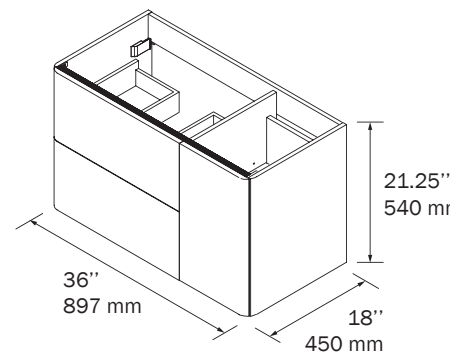

Handles Poignées	UNI24723-HAN	UNIIQ vanity handles. Matt white. Set of 3 / Poignées UNIIQ blanc mat. Ensemble de 3	$65.00
	UNI24724-HAN	UNIIQ vanity handles. Matt black. Set of 3 / Poignées UNIIQ noir mat. Ensemble de 3	$65.00
	UNI24725-HAN	UNIIQ vanity handles. Chrome. Set of 3 / Poignées UNIIQ chrome. Ensemble de 3	$65.00
9" legs (for vanities with basin)	UNI24716-LEG	UNIIQ matt white legs. Set of 2 / Pattes UNIIQ blanc mat. Ensemble de 2	$123.00
	UNI24717-LEG	UNIIQ matt black legs. Set of 2 / Pattes UNIIQ noir mat. Ensemble de 2	$123.00
	UNI24718-LEG	UNIIQ chrome legs. Set of 2 / Pattes UNIIQ chrome. Ensemble de 2	$123.00
Pattes 9" (pour vanités avec vasques)	UNI84141-LEG	DANNA satin white legs. Set of 2 / Pattes DANNA blanc satiné. Ensemble de 2	$78.00
	UNI84142-LEG	DANNA satin black legs. Set of 2 / Pattes DANNA noir satiné. Ensemble de 2	$78.00
	UNI84143-LEG	DANNA satin natural wood legs. Set of 2 / Pattes UNIIQ bois naturel satiné. Ensemble de 2	$78.00
13" legs (for vanities with integrated washbasin)	UNI24713-LEG	UNIIQ matt white legs. Set of 2 / Pattes UNIIQ blanc mat. Ensemble de 2	$154.00
	UNI24714-LEG	UNIIQ matt black legs. Set of 2 / Pattes UNIIQ noir mat. Ensemble de 2	$154.00
	UNI24715-LEG	UNIIQ chrome legs. Set of 2 / Pattes UNIIQ chrome. Ensemble de 2	$154.00
Pattes 13" (pour vanités avec lavabo intégré)	UNI84138-LEG	DANNA satin white legs. Set of 2 / Pattes DANNA blanc satiné. Ensemble de 2	$94.00
	UNI84139-LEG	DANNA satin black legs. Set of 2 / Pattes DANNA noir satiné. Ensemble de 2	$94.00
	UNI84140-LEG	DANNA satin natural wood legs. Set of 2 / Pattes UNIIQ bois naturel satiné. Ensemble de 2	$94.00