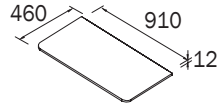

UNI96663-TOP

$858.00

36" / 910 mm

No hole/Sans trou