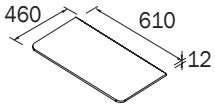

No hole/Sans trou

SOLID SURFACE

Uniiq matt white solid surface countertop. No hole
Comptoir Uniiq surface solide blanc mat. Sans trou

UNI96659-TOP

\$609.00

24" / 610 mm

No hole/Sans trou

UNI96660-TOP