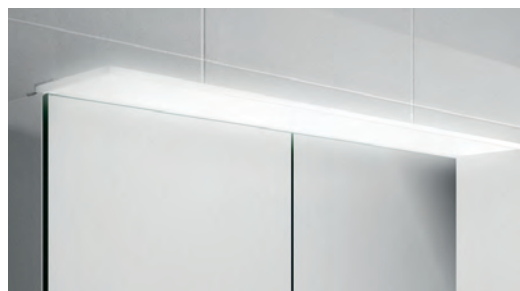

LED23412

$499.00

LED light (6W). IP 44. **800 mm x 125 mm x 14 mm / 32" x 5" x 1/2"**

Lumière DEL (6W). IP 44. **800 mm x 125 mm x 14 mm / 32" x 5" x 1/2"**