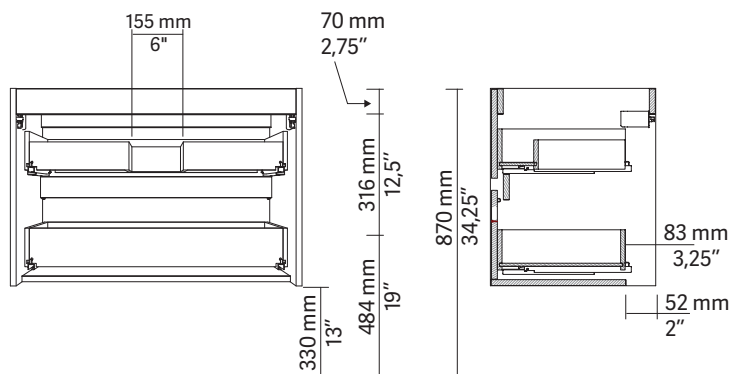

NOJA 600/700

EN

The NOJA 600 and 700 sets feature a 2-drawer soft-close wall-mounted vanity and a 20 mm/0,75" thick built-in porcelain sink counter with single-hole faucet. Wall mounting bracket included.

FR

Les ensembles NOJA 600 et 700 comportent une vanité murale à 2 tiroirs à fermeture adoucie et un comptoir à lavabo intégré en porcelaine de 20 mm/0,75" d'épaisseur, avec monotrou pour la robinetterie. Support de fixation murale inclus.

Vanity-sink kits / Ensembles vanité-lavabo

600 / 24"	NOJ85028-VW	24" glossy white / 600 mm blanc lustré	$947.00
	NOJ85030-VW	24" matt grey / 600 mm gris mat	
	NOJ85031-VW	24" Caledonia oak / 600 mm chêne Caledonia	
700 / 28"	NOJ85029-VW	24" Eternity oak / 600 mm chêne Éternité	$958.00
	NOJ85036-VW	28" glossy white / 700 mm blanc lustré	
	NOJ85038-VW	28" matt grey / 700 mm gris mat	
	NOJ85039-VW	28" Caledonia oak / 700 mm chêne Caledonia	
	NOJ85037-VW	28" Eternity oak / 700 mm chêne Éternité