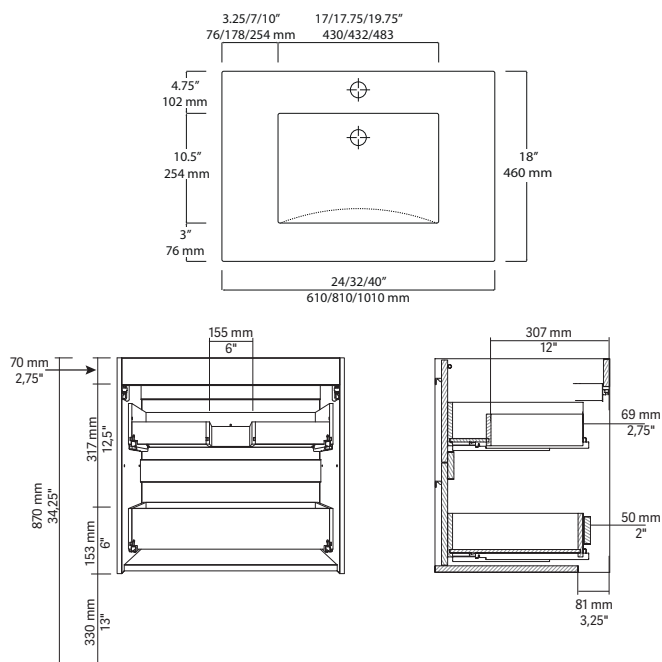

3 drawers technical info on p.7 / Infos techniques 3 tiroirs en p.7