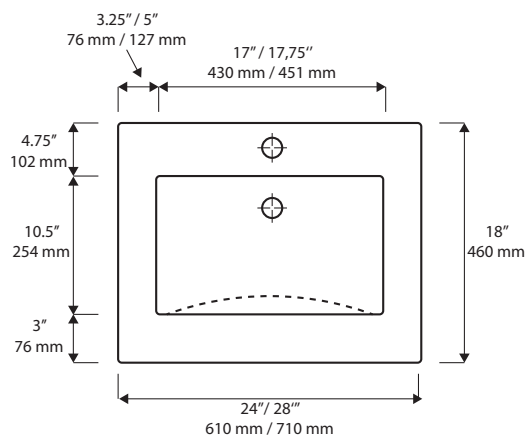

NOJA 600/700

EN

The NOJA 600 and 700 sets feature a 2-drawer soft-close wall-mounted vanity and a 20 mm/0,75" thick built-in porcelain sink counter with single-hole faucet. Wall mounting bracket included.

FR

Les ensembles NOJA 600 et 700 comportent une vanité murale à 2 tiroirs à fermeture adoucie et un comptoir à lavabo intégré en porcelaine de 20 mm/0,75" d'épaisseur, avec monotrou pour la robinetterie. Support de fixation murale inclus.

Vanity-sink kits / Ensembles vanité-lavabo

600 / 24"	NOJ85028-VW	24" glossy white / 600 mm blanc lustré	$947.00
	NOJ85030-VW	24" matt grey / 600 mm gris mat	
	NOJ85031-VW	24" Caledonia oak / 600 mm chêne Caledonia	
700 / 28"	NOJ85029-VW	24" Eternity oak / 600 mm chêne Éternité	$958.00
	NOJ85036-VW	28" glossy white / 700 mm blanc lustré	
	NOJ85038-VW	28" matt grey / 700 mm gris mat	
	NOJ85039-VW	28" Caledonia oak / 700 mm chêne Caledonia	
	NOJ85037-VW	28" Eternity oak / 700 mm chêne Éternité