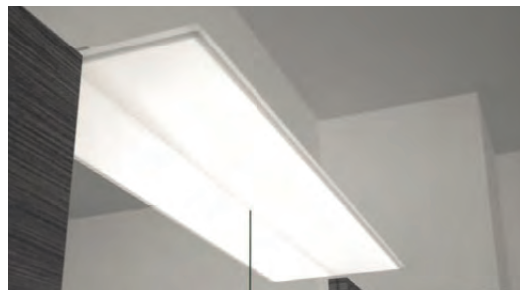

LED23411

$399.00

LED light (6W). IP 44. Width **600 mm x 125 mm x 14 mm / 24" x 5" x 1/2"**.
FOR MEDICINE CABINET ONLY

Lumière DEL (6W). IP 44. **800 mm x 125 mm x 14 mm / 24" x 5" x 1/2"**.
POUR PHARMACIE SEULEMENT

ALLIANCE 800