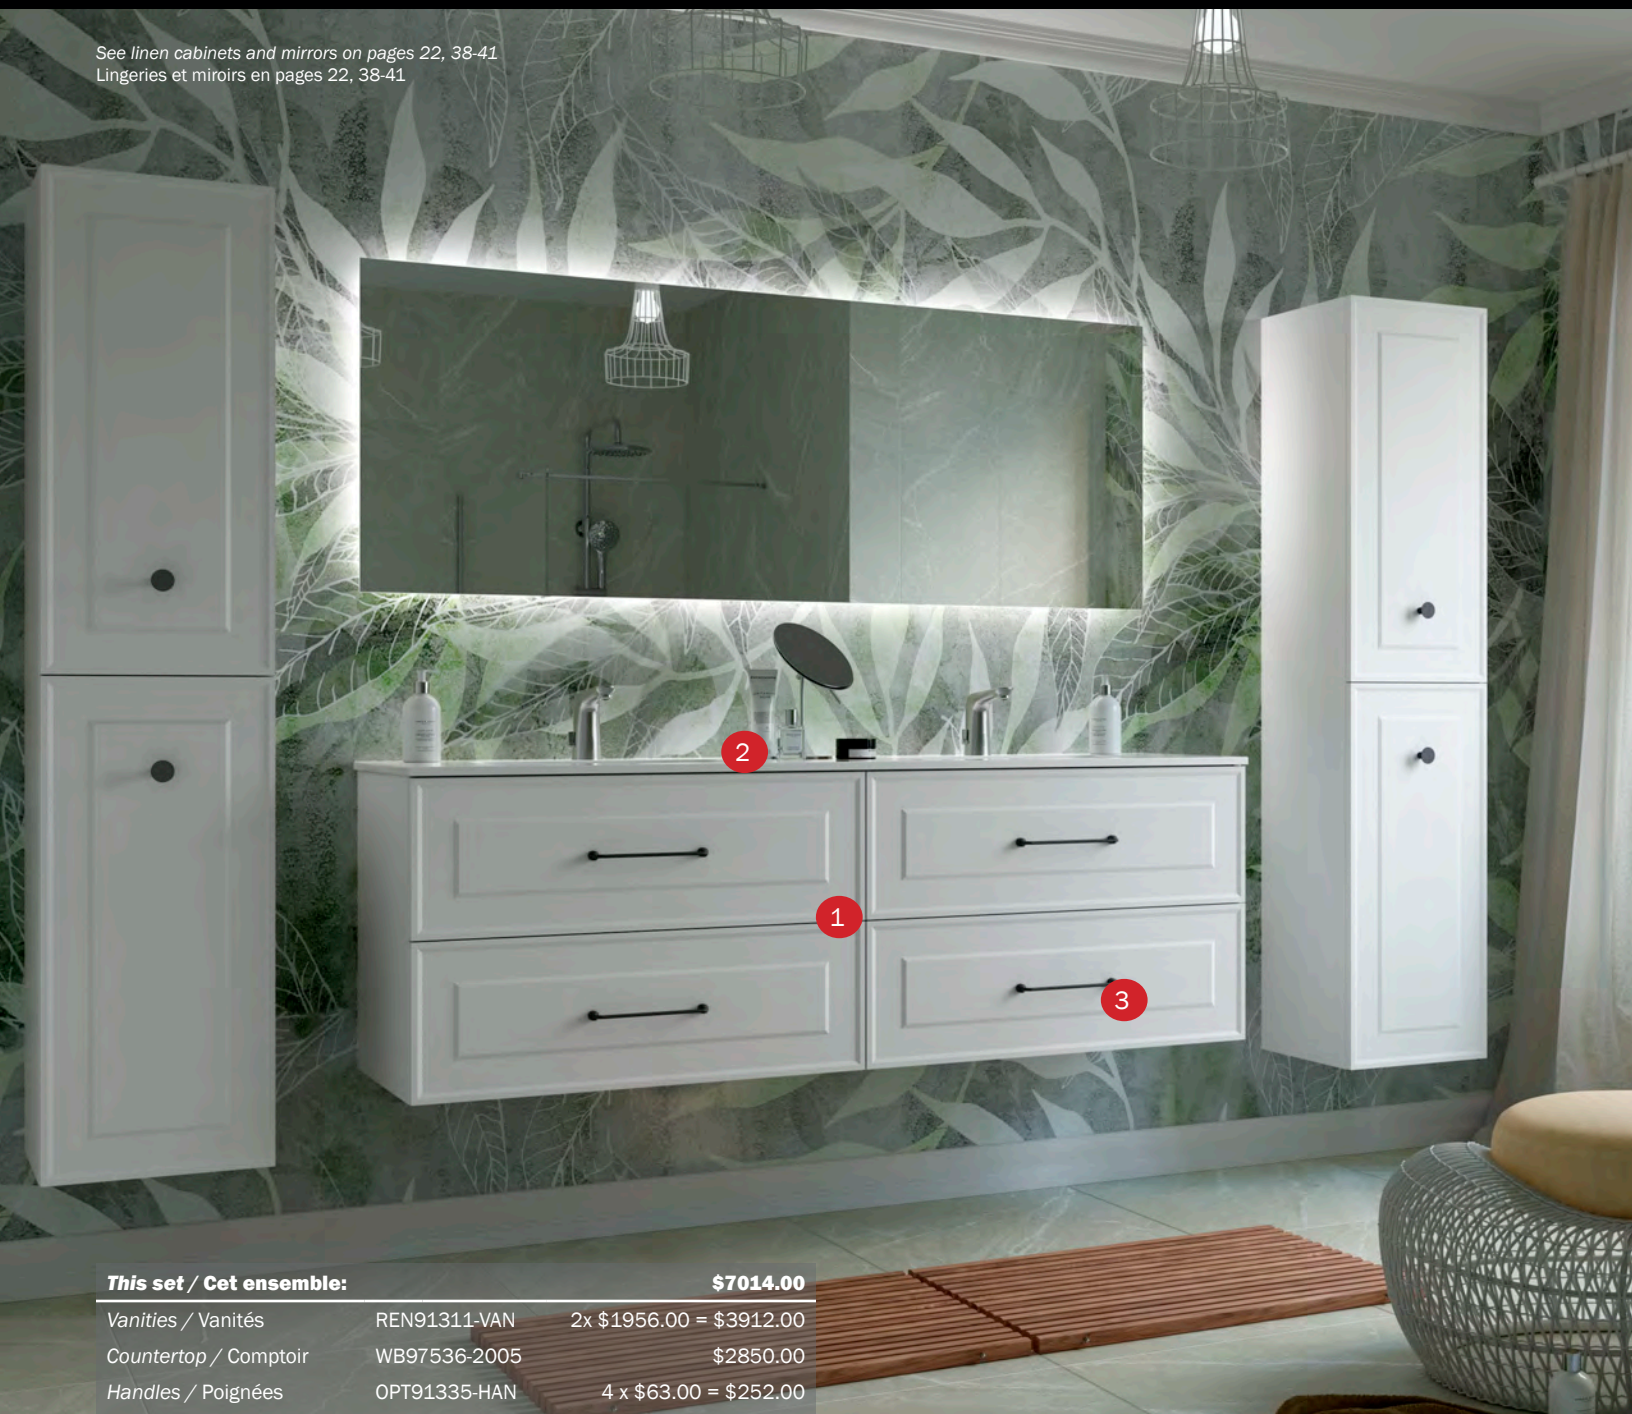

2000 (80") Double

See linen cabinets and mirrors on pages 22, 38-41
Lingeries et miroirs en pages 22, 38-41

This set / Cet ensemble:

$7014.00

Vanities / Vanités	REN91311-VAN	2x $1956.00 = $3912.00
Countertop / Comptoir	WB97536-2005	$2850.00
Handles / Poignées	OPT91335-HAN	4 x $63.00 = $252.00

Available configurations / Configurations disponibles