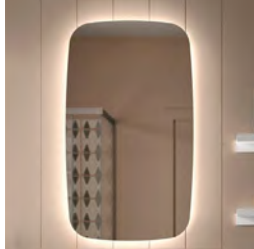

Mirrors with integrated LED

Miroirs à DEL intégrés

CANDEM

Mirror **CANDEM**. With 4200K LED light. H/V. Non-dimmable.
Miroir **CANDEM**. Avec lumière DEL. H/V. Intensité non variable.

MIR23405-LED	(800 x 600 mm)	$1131.00
MIR23406-LED	(1000 x 600 mm)	$1295.00
MIR23407-LED	(1200 x 600 mm)	$1459.00

CHICAGO

Mirror **CHICAGO** with 5700K LED light and anti-fog. Non-dimmable.
Miroir **CHICAGO** avec lumière DEL et anti-buée. Intensité non variable.

MIR87853-LED	(800 x 600 mm)	$1220.00
MIR87854-LED	(1000 x 600 mm)	$1449.00
MIR87855-LED	(1200 x 600 mm)	$1532.00

NEW
NOUVEAU

EMILE

Mirror **EMILE** with 5700K LED light. H/V. Non-dimmable.
Miroir **EMILE** avec lumière DEL. H/V. Intensité non variable.

MIR97643-LED	(500 x 1300 mm)	$1087.00
MIR97644-LED	(700 x 1100 mm)	$1191.00

NEW
NOUVEAU

OLIMPIA

Mirror **OLIMPIA**. With 5700K LED light. Non-dimmable.
Miroir **OLIMPIA**. Avec lumière DEL. Intensité non variable.

MIR87862-LED	(matt white)	$943.00
MIR87864-LED	(blue fog)	$943.00
MIR91121-LED	(matt black)	$943.00

NEW
NOUVEAU

LOUIS

Mirror **LOUIS** with 5700K LED light. H/V. Non-dimmable.
Miroir **LOUIS** avec lumière DEL. H/V. Intensité non variable.

MIR97641-LED	(600 x 900 mm)	$949.00
MIR97642-LED	(700 x 1200 mm)	$1194.00

NEW
NOUVEAU

MOON

Mirror **MOON** circular mirror with back 4200K LED light. Non-dimmable.
Miroir **MOON** circulaire avec lumière DEL arrière. Intensité non variable.

MIR91120-LED	(Ø 600 mm)	$907.00
MIR83963-LED	(Ø 800 mm)	$986.00
MIR83964-LED	(Ø 1000 mm)	$1230.00

MOSCOW

Mirror **MOSCOW** H/V with LED light (8W), magnifying zone (x2) and sensor. Non-dimmable.
Miroir **MOSCOW** H/V avec lumière DEL (8W), zone grossissante (x2) et capteur. Intensité non variable.

MIR23207-LED	(800 x 600 mm)	$873.00
MIR23208-LED	(1000 x 600 mm)	$998.00