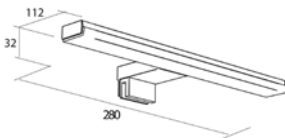

ESTHER 280 5700K LED light chrome (3W). IP 44.
Multi-hook fastening. Non-dimmable.
Lumière DEL **ESTHER 280** chrome (3W). IP 44.
Fixation multicrochet. Intensité non variable.

LED22623	(11"x4¼"x1")	$179.00