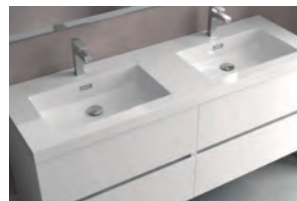

TOSCANA

Glossy white mineral load.
With faucet monohole
Résine minéral blanc lustré.
Avec monotrou de robinetterie