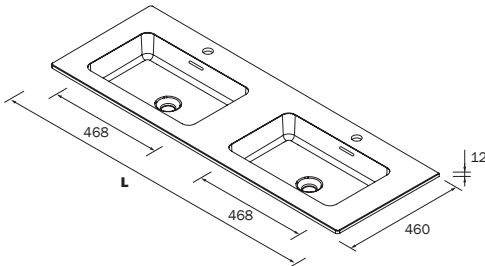

Information required:

- Counter width;
- Center of sinks;
- Without hole or single hole for faucets;
- Sides finish.

Informations requises:

- Largeur du comptoir;
- Centre des lavabos;
- Sans trou ou monotrou pour robinetterie;
- Finition des côtés.

MADE-TO-MEASURE 0.5" SOLID **NAILA** WASHBASINS WITH MACHINING (2 BASINS)

LAVABO SUR MESURE **NAILA** SOLIDE 12 MM AVEC USINAGE (2 LAVABOS)

0.5" thick solid surface washbasins, made-to-measure length up to 96", with machining for 2 basin wells and tap hole, and corner finish as required.

Lavabos en surface solide épaisseur 12 mm, longueur sur mesure jusqu'à 2400 mm, avec usinage pour 2 lavabos et trou de robinetterie, et finition d'angle au choix.

TO ORDER / POUR COMMANDER

48" - 60"		60" - 72"		72" - 95"	
1201 - 1500		1501 - 1800		1801 - 2400	
CODE	$	CODE	$	CODE	$
WB97534	2114.	WB97535	2275.	WB97536	2850.

SELECTION GUIDE / GUIDE DE SÉLECTION

NUMBER OF BASINS
NOMBRE DE LAVABOS

1 BASIN
1 LAVABO

2 BASINS
2 LAVABOS

TAP DRILL HOLE
TROUS DE ROBINET

WITH COUNTERTOP TAP
AVEC MONOTROU

WITH WALL TAP
SANS MONOTROU

END FINISH
FINITION DES CÔTÉS

STANDARD
RÉGULIER

WITH TOWEL RAIL
AVEC PORTE-SERVLETTE

BETWEEN WALLS
APPUYÉ SUR MUR