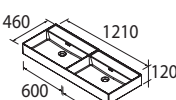

**WB87728-POR**  
\$983.00

40"/1010 mm  
Centered/Centré  
Shelf/Tablette

**WB23398-POR**  
\$1365.00

48"/1210 mm  
double

**WB85913-POR**  
\$1365.00

48"/1210 mm double  
No hole/Sans trou

TOSCANA