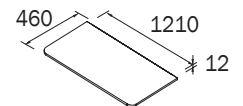

40" / 1010 mm
No hole/Sans trou

TOP97506
$934.00

48" / 1210 mm
No hole/Sans trou