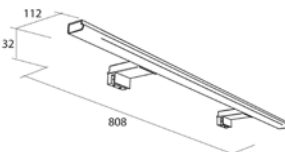

ESTHER 810 5700K LED light chrome (6W). IP 44.
Multi-hook fastening. Non-dimmable.
Lumière DEL **ESTHER 810** chrome (6W). IP 44.
Fixation multicrochet. Intensité non variable.

LED22625	(32"x4¼"x1")	$305.00