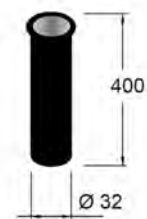

Elongated tail piece for P-TRAP. BLACK. Ø32 mm x 15.75"

Tail piece allongé pour siphon. NOIR. Ø32 x 400 mm

OPT85679 $84.00