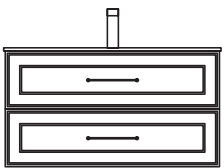

800 (32") Centered

See linen cabinets and mirrors on pages 22, 38-41
Lingeries et miroirs en pages 22, 38-41

This set / Cet ensemble: **$2628.00**

Vanity / Vanité REN91309-VAN $1963.00

Countertop / Comptoir WB26781-POR $539.00

Handles / Poignées OPT91335-HAN 2 x $63.00 = $126.00

Available configurations / Configurations disponibles