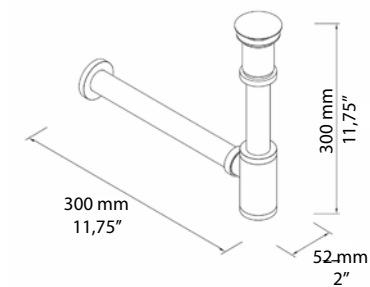

Elongated tail piece for P-TRAP. BLACK. Ø32 mm x 15.75"

Tail piece allongé pour siphon. NOIR. Ø32 x 400 mm

OPT85679 $84.00

CHROME

BLACK / NOIR