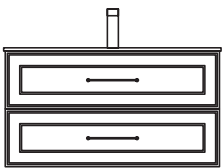

600 (24") Centered

See linen cabinets and mirrors on pages 22, 38-41
Lingeries et miroirs en pages 22, 38-41

Each set / Chaque ensemble: $2482.00

Vanity / Vanité	REN91300-VAN	$1677.00
Countertop / Comptoir	WB20748-ML	$679.00
Handles / Poignées	OPT91332-HAN	2 x $63.00 = $126.00

Available configurations / Configurations disponibles

Toscana