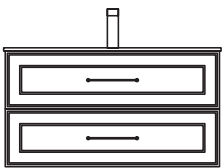

Available configurations / Configurations disponibles