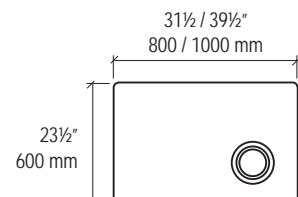

Mirrors with integrated LED

Miroirs à DEL intégrés

CANDEM

Mirror **CANDEM**. With 4200K LED light. H/V. Non-dimmable.
Miroir **CANDEM**. Avec lumière DEL. H/V. Intensité non variable.

MIR23405-LED	(800 x 600 mm)	$1131.00
MIR23406-LED	(1000 x 600 mm)	$1295.00
MIR23407-LED	(1200 x 600 mm)	$1459.00

CHICAGO

Mirror **CHICAGO** with 5700K LED light and anti-fog. Non-dimmable.
Miroir **CHICAGO** avec lumière DEL et anti-buée. Intensité non variable.

MIR87853-LED	(800 x 600 mm)	$1220.00
MIR87854-LED	(1000 x 600 mm)	$1449.00
MIR87855-LED	(1200 x 600 mm)	$1532.00

NEW
NOUVEAU

EMILE

Mirror **EMILE** with 5700K LED light. H/V. Non-dimmable.
Miroir **EMILE** avec lumière DEL. H/V. Intensité non variable.

MIR97643-LED	(500 x 1300 mm)	$1087.00
MIR97644-LED	(700 x 1100 mm)	$1191.00

NEW
NOUVEAU

OLIMPIA

Mirror **OLIMPIA**. With 5700K LED light. Non-dimmable.
Miroir **OLIMPIA**. Avec lumière DEL. Intensité non variable.

MIR87862-LED	(matt white)	$943.00
MIR87864-LED	(blue fog)	$943.00
MIR91121-LED	(matt black)	$943.00

NEW
NOUVEAU

LOUIS

Mirror **LOUIS** with 5700K LED light. H/V. Non-dimmable.
Miroir **LOUIS** avec lumière DEL. H/V. Intensité non variable.

MIR97641-LED	(600 x 900 mm)	$949.00
MIR97642-LED	(700 x 1200 mm)	$1194.00

NEW
NOUVEAU

MOON

Mirror **MOON** circular mirror with back 4200K LED light. Non-dimmable.
Miroir **MOON** circulaire avec lumière DEL arrière. Intensité non variable.

MIR91120-LED	(Ø 600 mm)	$907.00
MIR83963-LED	(Ø 800 mm)	$986.00
MIR83964-LED	(Ø 1000 mm)	$1230.00

MOSCOW

Mirror **MOSCOW** H/V with LED light (8W), magnifying zone (x2) and sensor. Non-dimmable.
Miroir **MOSCOW** H/V avec lumière DEL (8W), zone grossissante (x2) et capteur. Intensité non variable.

MIR23207-LED	(800 x 600 mm)	$873.00
MIR23208-LED	(1000 x 600 mm)	$998.00