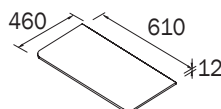

SOLID SURFACE

Matt white solid surface countertop. No hole
Comptoir surface solide blanc mat. Sans trou

TOP97495
$778.00