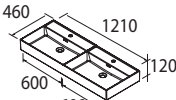

40"/1010 mm
Centered/Centré
Shelf/Tablette

WB23398-POR
$1365.00