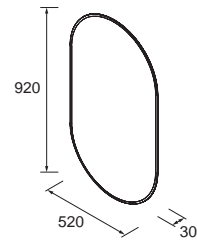

Mirrors with integrated LED

Miroirs à DEL intégrés

CANDEM

Mirror **CANDEM**. With 4200K LED light. H/V. Non-dimmable.
Miroir **CANDEM**. Avec lumière DEL. H/V. Intensité non variable.

MIR23405-LED	(800 x 600 mm)	$1131.00
MIR23406-LED	(1000 x 600 mm)	$1295.00
MIR23407-LED	(1200 x 600 mm)	$1459.00

CHICAGO

Mirror **CHICAGO** with 5700K LED light and anti-fog. Non-dimmable.
Miroir **CHICAGO** avec lumière DEL et anti-buée. Intensité non variable.

MIR87853-LED	(800 x 600 mm)	$1220.00
MIR87854-LED	(1000 x 600 mm)	$1449.00
MIR87855-LED	(1200 x 600 mm)	$1532.00

NEW
NOUVEAU

EMILE

Mirror **EMILE** with 5700K LED light. H/V. Non-dimmable.
Miroir **EMILE** avec lumière DEL. H/V. Intensité non variable.

MIR97643-LED	(500 x 1300 mm)	$1087.00
MIR97644-LED	(700 x 1100 mm)	$1191.00

NEW
NOUVEAU

OLIMPIA

Mirror **OLIMPIA**. With 5700K LED light. Non-dimmable.
Miroir **OLIMPIA**. Avec lumière DEL. Intensité non variable.

MIR87862-LED	(matt white)	$943.00
MIR87864-LED	(blue fog)	$943.00
MIR91121-LED	(matt black)	$943.00

NEW
NOUVEAU

LOUIS

Mirror **LOUIS** with 5700K LED light. H/V. Non-dimmable.
Miroir **LOUIS** avec lumière DEL. H/V. Intensité non variable.

MIR97641-LED	(600 x 900 mm)	$949.00
MIR97642-LED	(700 x 1200 mm)	$1194.00

NEW
NOUVEAU

MOON

Mirror **MOON** circular mirror with back 4200K LED light. Non-dimmable.
Miroir **MOON** circulaire avec lumière DEL arrière. Intensité non variable.

MIR91120-LED	(Ø 600 mm)	$907.00
MIR83963-LED	(Ø 800 mm)	$986.00
MIR83964-LED	(Ø 1000 mm)	$1230.00

MOSCOW

Mirror **MOSCOW** H/V with LED light (8W), magnifying zone (x2) and sensor. Non-dimmable.
Miroir **MOSCOW** H/V avec lumière DEL (8W), zone grossissante (x2) et capteur. Intensité non variable.

MIR23207-LED	(800 x 600 mm)	$873.00
MIR23208-LED	(1000 x 600 mm)	$998.00