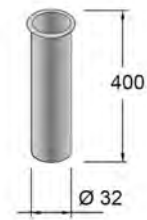

Elongated tail piece for P-TRAP. CHROME. Ø32 mm x 15.75"

Tail piece allongé pour siphon. CHROME. Ø32 x 400 mm

OPT7787 $84.00

Kit P-Trap and click clack. MATT BLACK

Ensemble p-trap et click-clack. NOIR MAT

OPT26985 $292.00