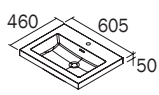

WB20748-ML
$679.00