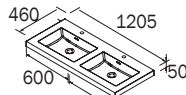

40"/1005 mm
Centered/Centré

WB20753-ML
$1191.00