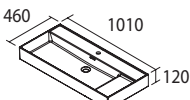

40"/1010 mm
Centered/Centré
No hole/Sans trou

WB87728-POR
$983.00