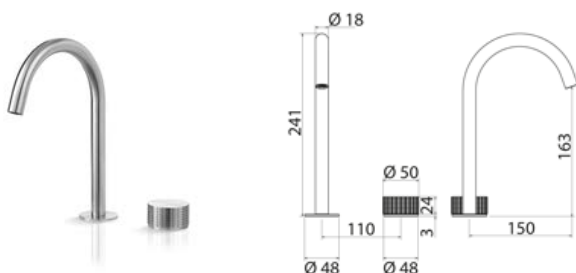

KRO102 Two-hole mixer for washbasin with spout

KRO102S	Satin	$ 1,882.72
KRO102L	Polish	$ 2,164.96
KRO102BKS	Satin black	$ 2,918.16
KRO102PGS	Satin rose gold	$ 2,918.16
KRO102LGS	Light gold satin	$ 2,918.16
KRO102GDS	Satin gold	$ 2,918.16
KRO102BKL	Black polish	$ 3,200.40
KRO102PGL	Polish rose gold	$ 3,200.40
KRO102LGL	Light gold polish	$ 3,200.40
KRO102GDL	Polish gold	$ 3,200.40