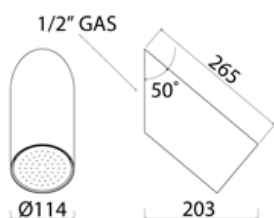

PUR307 Adjustable rain shower head

PUR307S	Satin	$ 1,450.12
PUR307L	Polish	$ 1,667.68
PUR307BKS	Satin black	$ 2,320.08
PUR307PGS	Satin rose gold	$ 2,320.08
PUR307LGS	Light gold satin	$ 2,320.08
PUR307GDS	Satin gold	$ 2,320.08
PUR307BKL	Black polish	$ 2,537.64
PUR307PGL	Polish rose gold	$ 2,537.64
PUR307LGL	Light gold polish	$ 2,537.64
PUR307GDL	Polish gold	$ 2,537.64