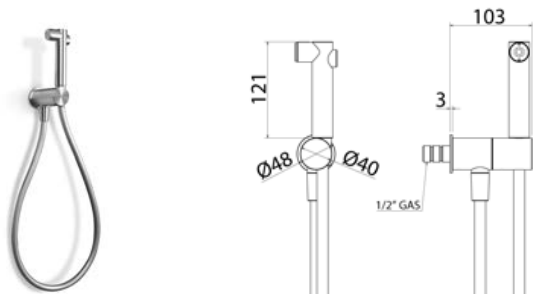

DOC016 Water-jet toilet cleaner with safety valve, wall-bracket and water connection

DOC016S	Satin	$ 1,319.92
DOC016L	Polish	$ 1,517.88
DOC016BKS	Satin black	$ 2,111.48
DOC016PGS	Satin rose gold	$ 2,111.48
DOC016LGS	Light gold satin	$ 2,111.48
DOC016GDS	Satin gold	$ 2,111.48
DOC016BKL	Black polish	$ 2,309.44
DOC016PGL	Polish rose gold	$ 2,309.44
DOC016LGL	Light gold polish	$ 2,309.44
DOC016GDL	Polish gold	$ 2,309.44
INC055	Optional Built-In Part	$ 378.56