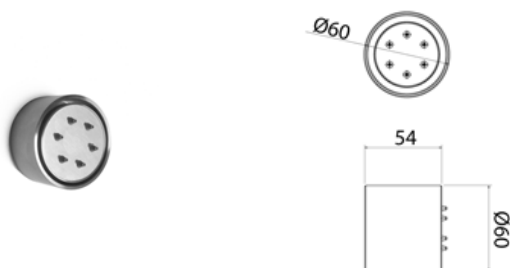

DOC010 Body jet

DOC010S	Satin	$ 795.20
DOC010L	Polish	$ 914.48
DOC010BKS	Satin black	$ 1,272.04
DOC010PGS	Satin rose gold	$ 1,272.04
DOC010LGS	Light gold satin	$ 1,272.04
DOC010GDS	Satin gold	$ 1,272.04
DOC010BKL	Black polish	$ 1,391.32
DOC010PGL	Polish rose gold	$ 1,391.32
DOC010LGL	Light gold polish	$ 1,391.32
DOC010GDL	Polish gold	$ 1,391.32
INC055	Optional Built-In Part	$ 378.56