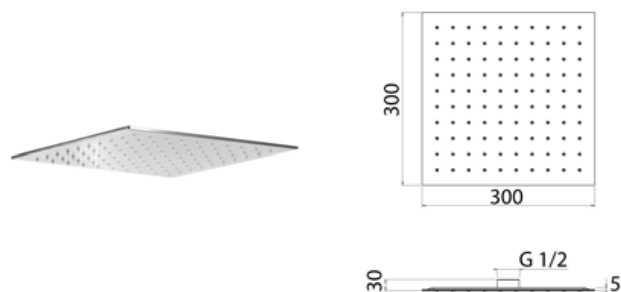

SOF033 "Slim" Squared shower head 200x200 mm

SOF033S	Satin	\$ 687.12
SOF033L	Polish	\$ 790.16

SOF037 "Slim" Squared adjustable shower head 200x200 mm

SOF037S	Satin	\$ 804.72
SOF037L	Polish	\$ 925.40

SOF040 "Slim" squared shower head 300x300 mm