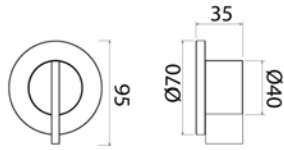

INS241 Thermostatic mixer

INSERT

INS241S	Satin	$ 470.68
INS241S.W	Satin with white insert	$ 588.56
INS241S.B	Satin with black insert	$ 588.56
INS241S.R	Satin with red insert	$ 588.56
INS241S.C	Satin with cedar yellow insert	$ 588.56
INS241S.A	Satin with light blue insert	$ 588.56
INS241L	Polish	$ 540.68
INS241L.W	Polish with white insert	$ 658.28
INS241L.B	Polish with black insert	$ 658.28
INS241L.R	Polish with red insert	$ 658.28
INS241L.C	Polish with grape green insert	$ 658.28
INS241L.A	Polish with light blue insert	$ 658.28
INS241BKBS	Satin black	$ 776.16
INS241PGS	Satin rose gold	$ 776.16
INS241LGS	Light gold satin	$ 776.16
INS241GDS	Satin gold	$ 776.16
INS241BKL	Black polish	$ 893.76
INS241PGL	Polish rose gold	$ 893.76
INS241LGL	Light gold polish	$ 893.76
INS241GDL	Polish gold	$ 893.76
INC065	Obligatory Built-In Part	$ 1,332.52