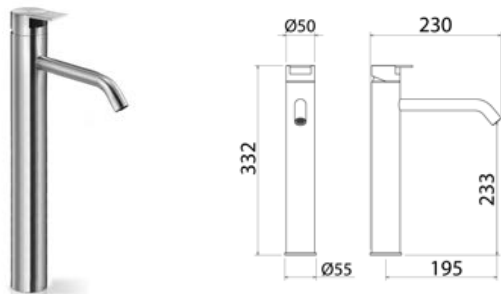

TOK012 Top-mounted mixer for basin

TOK012S	Satin	$ 1,714.16
TOK012L	Polish	$ 1,971.20
TOK012BKS	Satin black	$ 2,742.60
TOK012PGS	Satin rose gold	$ 2,742.60
TOK012LGS	Light gold satin	$ 2,742.60
TOK012GDS	Satin gold	$ 2,742.60
TOK012BKL	Black polish	$ 2,999.64
TOK012PGL	Polish rose gold	$ 2,999.64
TOK012LGL	Light gold polish	$ 2,999.64
TOK012GDL	Polish gold	$ 2,999.64