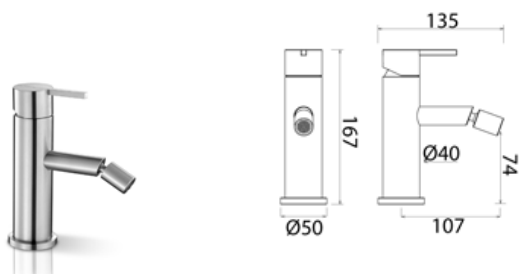

STY020 Mixer for bidet

STY020S	Satin	$ 1,103.48
STY020L	Polish	$ 1,269.24
STY020BKS	Satin black	$ 1,765.68
STY020PGS	Satin rose gold	$ 1,765.68
STY020LGS	Light gold satin	$ 1,765.68
STY020GDS	Satin gold	$ 1,765.68
STY020BKL	Black polish	$ 1,931.16
STY020PGL	Polish rose gold	$ 1,931.16
STY020LGL	Light gold polish	$ 1,931.16
STY020GDL	Polish gold	$ 1,931.16