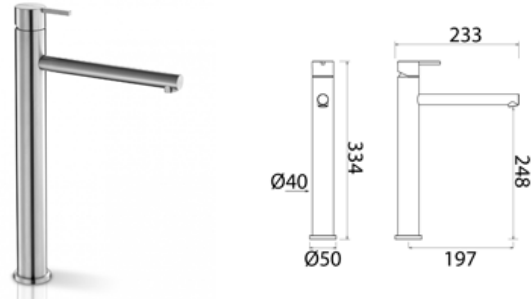

STY012 Top-mounted mixer for basin

STY012S	Satin	$ 1,249.92
STY012L	Polish	$ 1,437.24
STY012BKS	Satin black	$ 1,999.76
STY012PGS	Satin rose gold	$ 1,999.76
STY012LGS	Light gold satin	$ 1,999.76
STY012GDS	Satin gold	$ 1,999.76
STY012BKL	Black polish	$ 2,187.08
STY012PGL	Polish rose gold	$ 2,187.08
STY012LGL	Light gold polish	$ 2,187.08
STY012GDL	Polish gold	$ 2,187.08