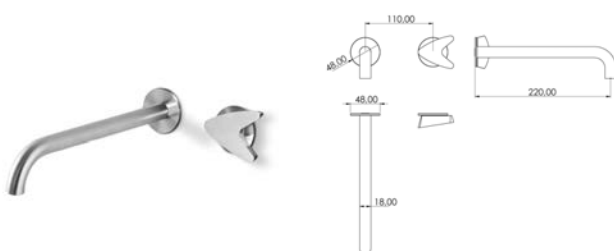

ARW147 Wall-mounted mixer for basin

ARW147S	Satin	$ 1,078.00
ARW147L	Polish	$ 1,240.40
ARW147BKS	Satin black	$ 1,671.60
ARW147PGS	Satin rose gold	$ 1,671.60
ARW147LGS	Light gold satin	$ 1,671.60
ARW147GDS	Satin gold	$ 1,671.60
ARW147BKL	Black polish	$ 1,834.00
ARW147PGL	Polish rose gold	$ 1,834.00
ARW147LGL	Light gold polish	$ 1,834.00
ARW147GDL	Polish gold	$ 1,834.00
INC040	Obligatory Built-In Part	$ 1,106.84