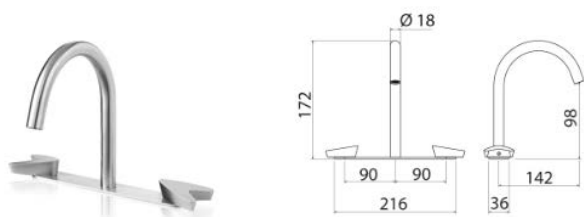

ARW110 Three-hole mixer for washbasin with spout

ARW110S	Satin	$ 2,836.68
ARW110L	Polish	$ 3,176.88
ARW110BKS	Satin black	$ 4,254.88
ARW110PGS	Satin rose gold	$ 4,254.88
ARW110LGS	Light gold satin	$ 4,254.88
ARW110GDS	Satin gold	$ 4,254.88
ARW110BKL	Black polish	$ 4,680.20
ARW110PGL	Polish rose gold	$ 4,680.20
ARW110LGL	Light gold polish	$ 4,680.20
ARW110GDL	Polish gold	$ 4,680.20