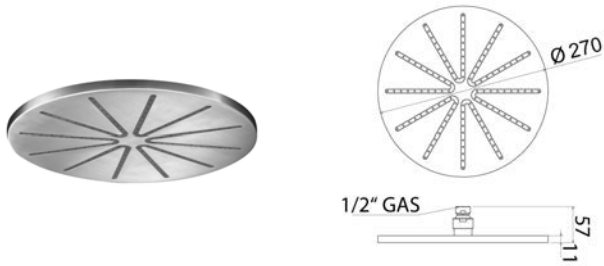

SOF019 Adjustable round shower head Ø 270 mm

SOF019S	Satin	$ 2,480.52
SOF019L	Polish	$ 2,852.64
SOF019BKS	Satin black	$ 3,968.72
SOF019PGS	Satin rose gold	$ 3,968.72
SOF019LGS	Light gold satin	$ 3,968.72
SOF019GDS	Satin gold	$ 3,968.72
SOF019BKL	Black polish	$ 4,340.84
SOF019PGL	Polish rose gold	$ 4,340.84
SOF019LGL	Light gold polish	$ 4,340.84
SOF019GDL	Polish gold	$ 4,340.84