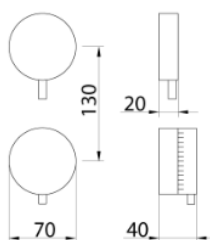

RND171 Thermostatic mixer with 1 open/close tap

RND171S	Satin	$ 1,520.12
RND171L	Polish	$ 1,701.28
RND171BKS	Satin black	$ 2,280.04
RND171PGS	Satin rose gold	$ 2,280.04
RND171LGS	Light gold satin	$ 2,280.04
RND171GDS	Satin gold	$ 2,280.04
RND171BKL	Black polish	$ 2,508.24
RND171PGL	Polish rose gold	$ 2,508.24
RND171LGL	Light gold polish	$ 2,508.24
RND171GDL	Polish gold	$ 2,508.24
INC025	Obligatory Built-In Part	$ 1,952.72