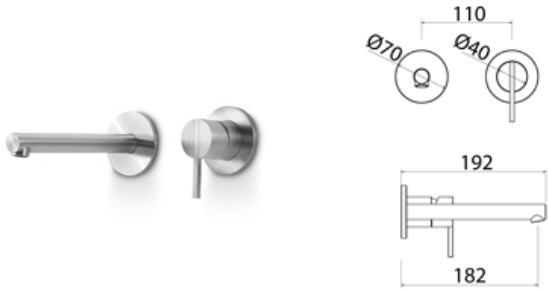

STY335 Wall-mounted mixer for basin

STY335S	Satin	$ 661.64
STY335L	Polish	$ 760.76
STY335BKS	Satin black	$ 1,058.40
STY335PGS	Satin rose gold	$ 1,058.40
STY335LGS	Light gold satin	$ 1,058.40
STY335GDS	Satin gold	$ 1,058.40
STY335BKL	Black polish	$ 1,157.52
STY335PGL	Polish rose gold	$ 1,157.52
STY335LGL	Light gold polish	$ 1,157.52
STY335GDL	Polish gold	$ 1,157.52
INC004	Obligatory Built-In Part	$ 1,030.40