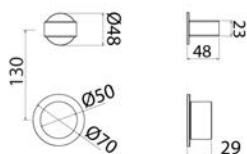

IOO271 Thermostatic mixer with 1 open/close tap

IO