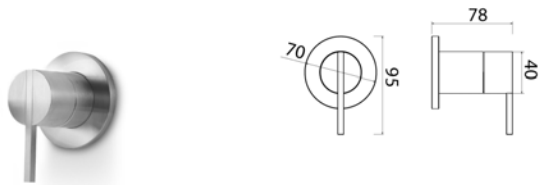

STY419 Open/close tap with 1/2" gas connections. Hot water

STY419S	Satin	$ 429.52
STY419L	Polish	$ 493.08
STY419BKS	Satin black	$ 731.64
STY419PGS	Satin rose gold	$ 731.64
STY419LGS	Light gold satin	$ 731.64
STY419GDS	Satin gold	$ 731.64
STY419BKL	Black polish	$ 839.72
STY419PGL	Polish rose gold	$ 839.72
STY419LGL	Light gold polish	$ 839.72
STY419GDL	Polish gold	$ 839.72
INC017	Obligatory Built-In Part	$ 423.08