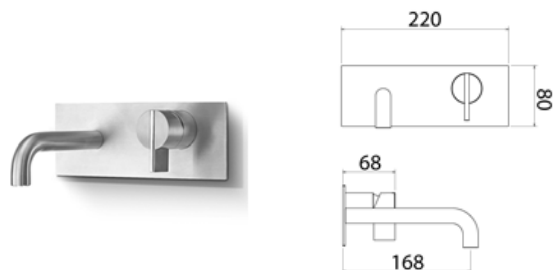

INS341L.A	Polish with light blue insert	$ 888.72
INS341BKS	Satin black	$ 1,048.32
INS341PGS	Satin rose gold	$ 1,048.32
INS341LGS	Light gold satin	$ 1,048.32
INS341GDS	Satin gold	$ 1,048.32
INS341BKL	Black polish	$ 1,146.60
INS341PGL	Polish rose gold	$ 1,146.60
INS341LGL	Light gold polish	$ 1,146.60
INS341GDL	Polish gold	$ 1,146.60
INC004	Obligatory Built-In Part	$ 1,030.40

INS034 Wall-mounted mixer for basin

INS034S	Satin	$ 1,265.88
INS034S.W	Satin with white insert	$ 1,383.48
INS034S.B	Satin with black insert	$ 1,383.48
INS034S.R	Satin with red insert	$ 1,383.48
INS034S.C	Satin with cedar yellow insert	$ 1,383.48
INS034S.A	Satin with light blue insert	$ 1,383.48
INS034L	Polish	$ 1,455.72
INS034L.W	Polish with white insert	$ 1,590.96
INS034L.B	Polish with black insert	$ 1,590.96
INS034L.R	Polish with red insert	$ 1,590.96
INS034L.C	Polish with grape green insert	$ 1,590.96
INS034L.A	Polish with light blue insert	$ 1,590.96
INS034BKS	Satin black	$ 2,025.24
INS034PGS	Satin rose gold	$ 2,025.24
INS034LGS	Light gold satin	$ 2,025.24
INS034GDS	Satin gold	$ 2,025.24
INS034BKL	Black polish	$ 2,215.08
INS034PGL	Polish rose gold	$ 2,215.08
INS034LGL	Light gold polish	$ 2,215.08
INS034GDL	Polish gold	$ 2,215.08
BOX001	Obligatory Built-In Part	$ 620.20