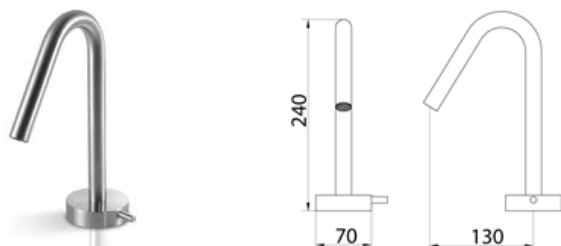

RND002 Top-mounted mixer for basin

RND002S	Satin	$ 1,809.64
RND002L	Polish	$ 2,026.64
RND002BKS	Satin black	$ 2,714.32
RND002PGS	Satin rose gold	$ 2,714.32
RND002LGS	Light gold satin	$ 2,714.32
RND002GDS	Satin gold	$ 2,714.32
RND002BKL	Black polish	$ 2,985.64
RND002PGL	Polish rose gold	$ 2,985.64
RND002LGL	Light gold polish	$ 2,985.64
RND002GDL	Polish gold	$ 2,985.64