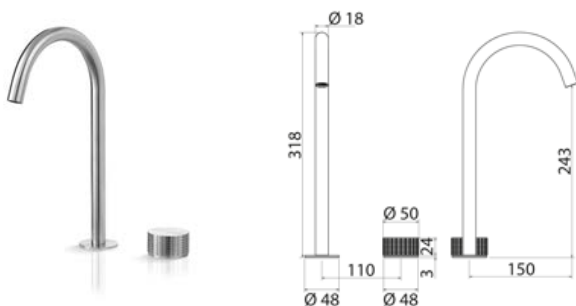

KRO103 Two-hole mixer for washbasin with spout

KRO103S	Satin	$ 1,901.76
KRO103L	Polish	$ 2,187.08
KRO103BKS	Satin black	$ 2,947.56
KRO103PGS	Satin rose gold	$ 2,947.56
KRO103LGS	Light gold satin	$ 2,947.56
KRO103GDS	Satin gold	$ 2,947.56
KRO103BKL	Black polish	$ 3,232.88
KRO103PGL	Polish rose gold	$ 3,232.88
KRO103LGL	Light gold polish	$ 3,232.88
KRO103GDL	Polish gold	$ 3,232.88