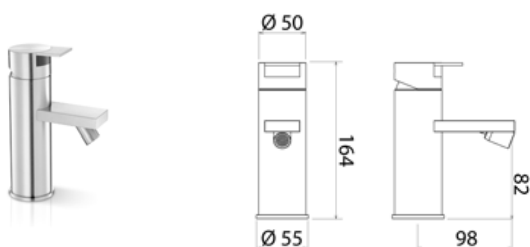

TEK020 Mixer for bidet

TEK020S	Satin	$ 1,993.88
TEK020L	Polish	$ 2,292.92
TEK020BKS	Satin black	$ 3,190.32
TEK020PGS	Satin rose gold	$ 3,190.32
TEK020LGS	Light gold satin	$ 3,190.32
TEK020GDS	Satin gold	$ 3,190.32
TEK020BKL	Black polish	$ 3,489.36
TEK020PGL	Polish rose gold	$ 3,489.36
TEK020LGL	Light gold polish	$ 3,489.36
TEK020GDL	Polish gold	$ 3,489.36