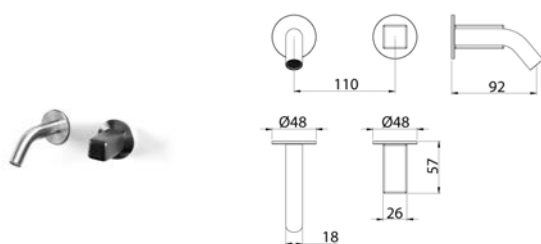

IOI140 Wall-mounted mixer for basin

IOI140S.105	Satin with black matt ceramic handle	$ 1,017.80
IOI140S.100	Satin with white brilliant ceramic handle	$ 1,017.80
IOI140S.101	Satin with white matt ceramic handle	$ 1,017.80
IOI140S.104	Satin with black brilliant ceramic handle	$ 1,017.80
IOI140S.125	Satin with red brilliant ceramic handle	$ 1,017.80
IOI140L.100	Polished with white brilliant ceramic handle	$ 1,170.40
IOI140L.101	Polished with white matt ceramic handle	$ 1,170.40
IOI140L.104	Polished with black brilliant ceramic handle	$ 1,170.40
IOI140L.105	Polished with black matt ceramic handle	$ 1,170.40
IOI140L.125	Polished with red brilliant ceramic handle	$ 1,170.40
IOI140BKS.100	Black satin with white brilliant ceramic handle	$ 1,679.16
IOI140BKS.101	Black satin with white matt ceramic handle	$ 1,679.16
IOI140BKS.104	Black satin with black brilliant ceramic handle	$ 1,679.16
IOI140BKS.105	Black satin with black matt ceramic handle	$ 1,679.16
IOI140BKS.125	Black satin with red brilliant ceramic handle	$ 1,679.16
IOI140PGS.100	Satin rose gold with white brilliant ceramic handle	$ 1,679.16
IOI140PGS.101	Satin rose gold with white matt ceramic handle	$ 1,679.16
IOI140PGS.104	Satin rose gold with black brilliant ceramic handle	$ 1,679.16
IOI140PGS.105	Satin rose gold with black matt ceramic handle	$ 1,679.16
IOI140PGS.125	Satin rose gold with red brilliant ceramic handle	$ 1,679.16
IOI140LGS.100	Satin light gold with white brilliant ceramic handle	$ 1,679.16
IOI140LGS.101	Satin light gold with white matt ceramic handle	$ 1,679.16
IOI140LGS.104	Satin light gold with black brilliant ceramic handle	$ 1,679.16
IOI140LGS.105	Satin light gold with black matt ceramic handle	$ 1,679.16
IOI140LGS.125	Satin light gold with red brilliant ceramic handle	$ 1,679.16
IOI140GDS.100	Satin gold with white brilliant ceramic handle	$ 1,679.16
IOI140GDS.101	Satin gold with white matt ceramic handle	$ 1,679.16
IOI140GDS.104	Satin gold with black brilliant ceramic handle	$ 1,679.16
IOI140GDS.105	Satin gold with black matt ceramic handle	$ 1,679.16
IOI140GDS.125	Satin gold with red brilliant ceramic handle	$ 1,679.16
IOI140BKL.100	Black polished with white brilliant ceramic handle	$ 1,930.32
IOI140BKL.101	Black polished with white matt ceramic handle	$ 1,930.32
IOI140BKL.104	Black polished with black brilliant ceramic handle	$ 1,930.32
IOI140BKL.105	Black polished with black matt ceramic handle	$ 1,930.32
IOI140BKL.125	Black polished with red brilliant ceramic handle	$ 1,930.32
IOI140PGL.100	Polished rose gold with white brilliant ceramic handle	$ 1,930.32
IOI140PGL.101	Polished rose gold with white matt ceramic handle	$ 1,930.32
IOI140PGL.104	Polished rose gold with black brilliant ceramic handle	$ 1,930.32
IOI140PGL.105	Polished rose gold with black matt ceramic handle	$ 1,930.32
IOI140PGL.125	Polished rose gold with red brilliant ceramic handle	$ 1,930.32
IOI140LGL.100	Polished light gold with white brilliant ceramic handle	$ 1,930.32
IOI140LGL.101	Polished light gold with white matt ceramic handle	$ 1,930.32
IOI140LGL.104	Polished light gold with black brilliant ceramic handle	$ 1,930.32
IOI140LGL.105	Polished light gold with black matt ceramic handle	$ 1,930.32
IOI140LGL.125	Polished light gold with red brilliant ceramic handle	$ 1,930.32
IOI140GDL.100	Polished gold with white brilliant ceramic handle	$ 1,930.32
IOI140GDL.101	Polished gold with white matt ceramic handle	$ 1,930.32
IOI140GDL.104	Polished gold with black brilliant ceramic handle	$ 1,930.32
IOI140GDL.105	Polished gold with black matt ceramic handle	$ 1,930.32
IOI140GDL.125	Polished gold with red brilliant ceramic handle	$ 1,930.32
INC040	Obligatory Built-In Part	$ 1,106.84