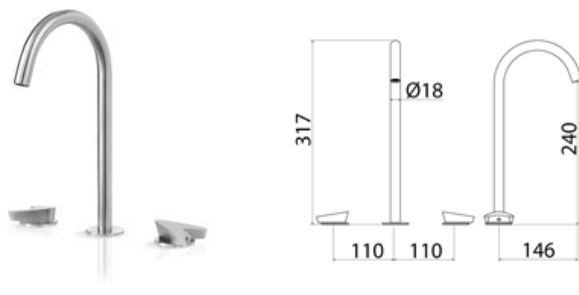

ARW203 Three-hole mixer for washbasin with spout

ARW203S	Satin	$ 2,340.52
ARW203L	Polish	$ 2,621.36
ARW203BKS	Satin black	$ 3,510.64
ARW203PGS	Satin rose gold	$ 3,510.64
ARW203LGS	Light gold satin	$ 3,510.64
ARW203GDS	Satin gold	$ 3,510.64
ARW203BKL	Black polish	$ 3,861.76
ARW203PGL	Polish rose gold	$ 3,861.76
ARW203LGL	Light gold polish	$ 3,861.76
ARW203GDL	Polish gold	$ 3,861.76