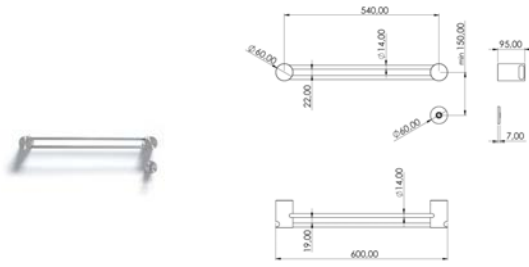

TWI051 Electric towel warmer L.600 mm with remote power button

TWI051S	Satin	$ 3,040.80
TWI051L	Polish	$ 3,528.00
TWI051BKBS	Satin black	$ 4,561.20
TWI051PGS	Satin rose gold	$ 4,561.20
TWI051LGS	Light gold satin	$ 4,561.20
TWI051GDS	Satin gold	$ 4,561.20
TWI051BKL	Black polish	$ 5,292.00
TWI051PGL	Polish rose gold	$ 5,292.00
TWI051LGL	Light gold polish	$ 5,292.00
TWI051GDL	Polish gold	$ 5,292.00
INC152	Obligatory Built-In Part	$ 515.20