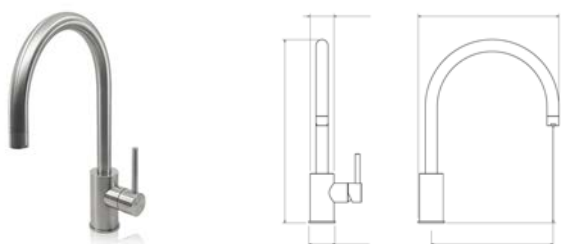

KCH001 Mixer tap for kitchen

KCH001S	Satin	$ 1,380.12
KCH001L	Polish	$ 1,545.88
KCH001BKS	Satin black	$ 2,208.36
KCH001PGS	Satin rose gold	$ 2,208.36
KCH001LGS	Light gold satin	$ 2,208.36
KCH001GDS	Satin gold	$ 2,208.36
KCH001BKL	Black polish	$ 2,415.28
KCH001PGL	Polish rose gold	$ 2,415.28
KCH001LGL	Light gold polish	$ 2,415.28
KCH001GDL	Polish gold	$ 2,415.28