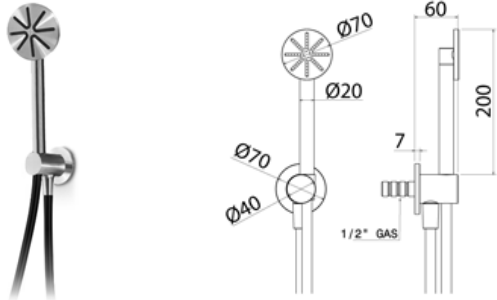

STY207 Shower-hand with water connection and hose

STY207S	Satin	$ 1,364.44
STY207L	Polish	$ 1,568.84
STY207BKS	Satin black	$ 2,182.88
STY207PGS	Satin rose gold	$ 2,182.88
STY207LGS	Light gold satin	$ 2,182.88
STY207GDS	Satin gold	$ 2,182.88
STY207BKL	Black polish	$ 2,387.56
STY207PGL	Polish rose gold	$ 2,387.56
STY207LGL	Light gold polish	$ 2,387.56
STY207GDL	Polish gold	$ 2,387.56
INC055	Optional Built-In Part	$ 378.56