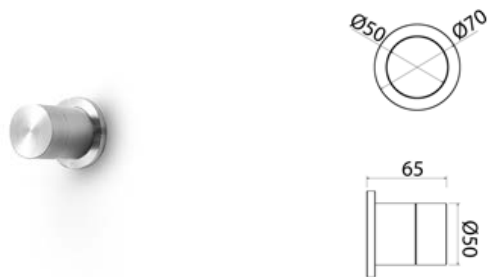

PUR201 Wall-mounted mono-control mixer

PUR201S	Satin	$ 912.80
PUR201L	Polish	$ 1,097.32
PUR201BKS	Satin black	$ 1,672.72
PUR201PGS	Satin rose gold	$ 1,672.72
PUR201LGS	Light gold satin	$ 1,672.72
PUR201GDS	Satin gold	$ 1,672.72
PUR201BKL	Black polish	$ 1,901.76
PUR201PGL	Polish rose gold	$ 1,901.76
PUR201LGL	Light gold polish	$ 1,901.76
PUR201GDL	Polish gold	$ 1,901.76
INC002	Obligatory Built-In Part	$ 607.60