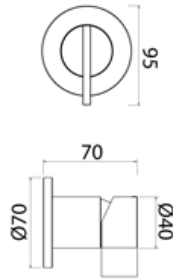

INS411 Wall-mounted mono-control mixer

INS411S	Satin	$ 397.60
INS411S.W	Satin with white insert	$ 515.20
INS411S.B	Satin with black insert	$ 515.20
INS411S.R	Satin with red insert	$ 515.20
INS411S.C	Satin with cedar yellow insert	$ 515.20
INS411S.A	Satin with light blue insert	$ 515.20
INS411L	Polish	$ 537.60
INS411L.W	Polish with white insert	$ 674.24
INS411L.B	Polish with black insert	$ 674.24
INS411L.R	Polish with red insert	$ 674.24
INS411L.C	Polish with grape green insert	$ 674.24
INS411L.A	Polish with light blue insert	$ 674.24
INS411BKS	Satin black	$ 960.40
INS411PGS	Satin rose gold	$ 960.40
INS411LGS	Light gold satin	$ 960.40
INS411GDS	Satin gold	$ 960.40
INS411BKL	Black polish	$ 1,100.40
INS411PGL	Polish rose gold	$ 1,641.64
INS411LGL	Light gold polish	$ 1,100.40
INS411GDL	Polish gold	$ 1,100.40
INC008	Obligatory Built-In Part	$ 540.68