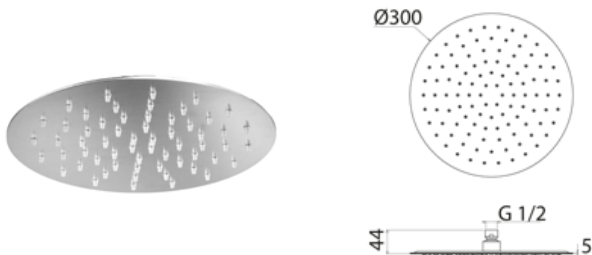

SOF036 "Slim" adjustable round shower head Ø 300 mm

SOF036S	Satin	$ 1,144.92
SOF036L	Polish	$ 1,316.56