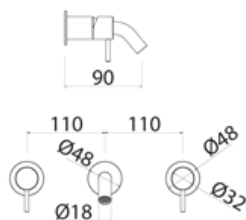

DEC351 Wall mounted set of 2 individual taps with spout

DEC351S	Satin	$ 601.16
DEC351L	Polish	$ 786.24
DEC351BKS	Satin black	$ 1,093.96
DEC351PGS	Satin rose gold	$ 1,093.96
DEC351LGS	Light gold satin	$ 1,093.96
DEC351GDS	Satin gold	$ 1,093.96
DEC351BKL	Black polish	$ 1,196.72
DEC351PGL	Polish rose gold	$ 1,196.72
DEC351LGL	Light gold polish	$ 1,196.72
DEC351GDL	Polish gold	$ 1,196.72
INC041	Obligatory Built-In Part	$ 1,151.36