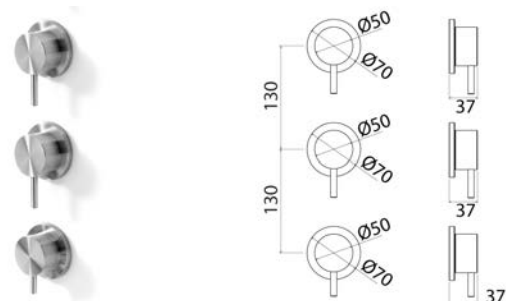

ONE272 Thermostatic mixer with 2 open/close taps

ONE272S	Satin	$ 1,723.68
ONE272L	Polish	$ 1,981.28
ONE272BKS	Satin black	$ 2,585.52
ONE272PGS	Satin rose gold	$ 2,585.52
ONE272LGS	Light gold satin	$ 2,585.52
ONE272GDS	Satin gold	$ 2,585.52
ONE272BKL	Black polish	$ 2,973.32
ONE272PGL	Polish rose gold	$ 2,973.32
ONE272LGL	Light gold polish	$ 2,973.32
ONE272GDL	Polish gold	$ 2,973.32
INC026	Obligatory Built-In Part	$ 2,286.48