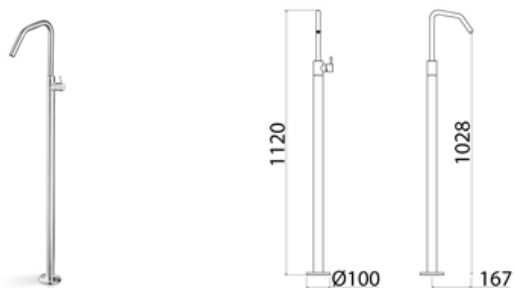

DEC060 Freestanding mixer for basin

DEC060S	Satin	$ 3,946.32
DEC060L	Polish	$ 4,538.24
DEC060BKS	Satin black	$ 6,314.28
DEC060PGS	Satin rose gold	$ 6,314.28
DEC060LGS	Light gold satin	$ 6,314.28
DEC060GDS	Satin gold	$ 6,314.28
DEC060BKL	Black polish	$ 6,906.20
DEC060PGL	Polish rose gold	$ 6,906.20
DEC060LGL	Light gold polish	$ 6,906.20
DEC060GDL	Polish gold	$ 6,906.20
BOX005	Obligatory Built-In Part	$ 833.28