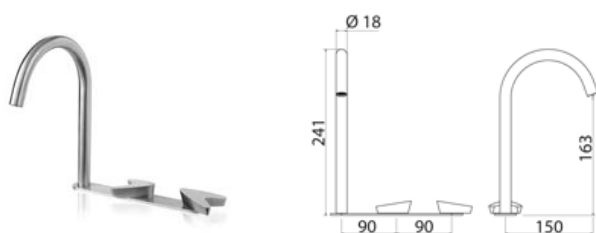

ARW121 Three-hole mixer for washbasin with spout

ARW121S	Satin	$ 2,874.76
ARW121L	Polish	$ 3,219.72
ARW121BKS	Satin black	$ 4,312.00
ARW121PGS	Satin rose gold	$ 4,312.00
ARW121LGS	Light gold satin	$ 4,312.00
ARW121GDS	Satin gold	$ 4,312.00
ARW121BKL	Black polish	$ 4,743.20
ARW121PGL	Polish rose gold	$ 4,743.20
ARW121LGL	Light gold polish	$ 4,743.20
ARW121GDL	Polish gold	$ 4,743.20