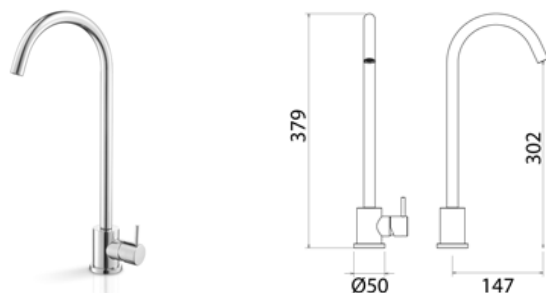

DEC013 Mixer for washbasin with orientable spout

DEC013S	Satin	$ 1,291.08
DEC013L	Polish	$ 1,484.84
DEC013BKS	Satin black	$ 2,065.84
DEC013PGS	Satin rose gold	$ 2,065.84
DEC013LGS	Light gold satin	$ 2,065.84
DEC013GDS	Satin gold	$ 2,065.84
DEC013BKL	Black polish	$ 2,259.60
DEC013PGL	Polish rose gold	$ 2,259.60
DEC013LGL	Light gold polish	$ 2,259.60
DEC013GDL	Polish gold	$ 2,259.60