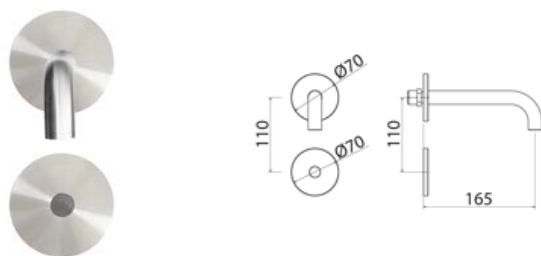

SEN011 Infrared sensor kit for washbasin

SEN011S	Satin	$ 941.36
SEN011L	Polish	$ 1,082.48
SEN011BKS	Satin black	$ 1,506.12
SEN011PGS	Satin rose gold	$ 1,506.12
SEN011LGS	Light gold satin	$ 1,506.12
SEN011GDS	Satin gold	$ 1,506.12
SEN011BKL	Black polish	$ 1,647.24
SEN011PGL	Polish rose gold	$ 1,647.24
SEN011LGL	Light gold polish	$ 1,647.24
SEN011GDL	Polish gold	$ 1,647.24