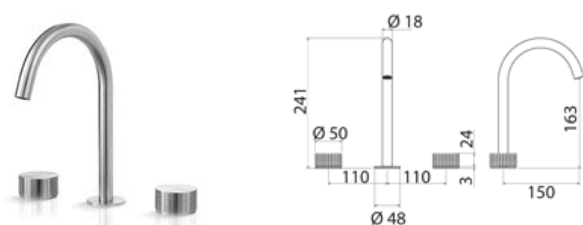

KRO202 Three-hole mixer for washbasin with spout

KRO202S	Satin	$ 2,798.32
KRO202L	Polish	$ 3,218.32
KRO202BKS	Satin black	$ 4,337.48
KRO202PGS	Satin rose gold	$ 4,337.48
KRO202LGS	Light gold satin	$ 4,337.48
KRO202GDS	Satin gold	$ 4,337.48
KRO202BKL	Black polish	$ 4,757.20
KRO202PGL	Polish rose gold	$ 4,757.20
KRO202LGL	Light gold polish	$ 4,757.20
KRO202GDL	Polish gold	$ 4,757.20