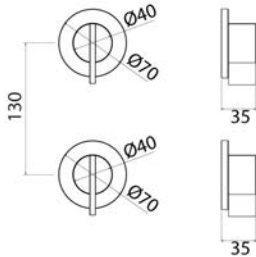

INS270 Thermostatic mixer with 2 ways diverter with STOP

INS270S	Satin	$ 1,278.48
INS270S.W	Satin with white insert	$ 1,513.68
INS270S.B	Satin with black insert	$ 1,513.68
INS270S.R	Satin with red insert	$ 1,513.68
INS270S.C	Satin with cedar yellow insert	$ 1,513.68
INS270S.A	Satin with light blue insert	$ 1,513.68
INS270L	Polish	$ 1,469.16
INS270L.W	Polish with white insert	$ 1,704.64
INS270L.B	Polish with black insert	$ 1,704.64
INS270L.R	Polish with red insert	$ 1,704.64
INS270L.C	Polish with grape green insert	$ 1,704.64
INS270L.A	Polish with light blue insert	$ 1,704.64
INS270BKBS	Satin black	$ 2,108.40
INS270PGS	Satin rose gold	$ 2,108.40
INS270LGS	Light gold satin	$ 2,108.40
INS270GDS	Satin gold	$ 2,108.40
INS270BKL	Black polish	$ 2,423.12
INS270PGL	Polish rose gold	$ 2,423.12
INS270LGL	Light gold polish	$ 2,423.12
INS270GDL	Polish gold	$ 2,423.12
INC035	Obligatory Built-In Part	$ 1,977.92