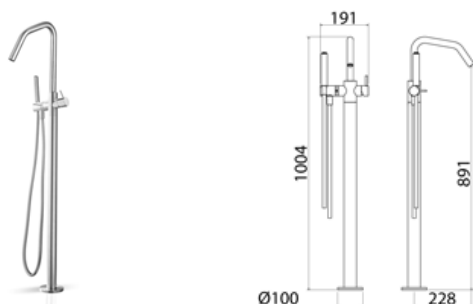

DEC081 Column mixer for bathtub with shower hand

DEC081S	Satin	$ 5,762.12
DEC081L	Polish	$ 6,626.48
DEC081BKS	Satin black	$ 9,219.28
DEC081PGS	Satin rose gold	$ 9,219.28
DEC081LGS	Light gold satin	$ 9,219.28
DEC081GDS	Satin gold	$ 9,219.28
DEC081BKL	Black polish	$ 10,083.64
DEC081PGL	Polish rose gold	$ 10,083.64
DEC081LGL	Light gold polish	$ 10,083.64
DEC081GDL	Polish gold	$ 10,083.64
BOX005	Obligatory Built-In Part	$ 833.28