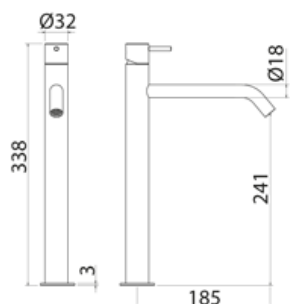

DEC303 Top-mounted mixer for basin

DEC303S	Satin	$ 852.32
DEC303L	Polish	$ 980.28
DEC303BKS	Satin black	$ 1,363.60
DEC303PGS	Satin rose gold	$ 1,363.60
DEC303LGS	Light gold satin	$ 1,363.60
DEC303GDS	Satin gold	$ 1,363.60
DEC303BKL	Black polish	$ 1,491.56
DEC303PGL	Polish rose gold	$ 1,491.56
DEC303LGL	Light gold polish	$ 1,491.56
DEC303GDL	Polish gold	$ 1,491.56