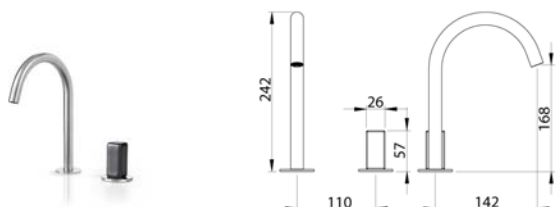

IOI102 Two-hole mixer for washbasin with spout

IOI102S.105	Satin with black matt ceramic handle	$ 1,780.80
IOI102S.100	Satin with white brilliant ceramic handle	$ 1,780.80
IOI102S.101	Satin with white matt ceramic handle	$ 1,780.80
IOI102S.104	Satin with black brilliant ceramic handle	$ 1,780.80
IOI102S.125	Satin with red brilliant ceramic handle	$ 1,780.80
IOI102L.100	Polished with white brilliant ceramic handle	$ 2,047.92
IOI102L.101	Polished with white matt ceramic handle	$ 2,047.92
IOI102L.104	Polished with black brilliant ceramic handle	$ 2,047.92
IOI102L.105	Polished with black matt ceramic handle	$ 2,047.92
IOI102L.125	Polished with red brilliant ceramic handle	$ 2,047.92
IOI102BKS.100	Black satin with white brilliant ceramic handle	$ 2,938.32
IOI102BKS.101	Black satin with white matt ceramic handle	$ 2,938.32
IOI102BKS.104	Black satin with black brilliant ceramic handle	$ 2,938.32
IOI102BKS.105	Black satin with black matt ceramic handle	$ 2,938.32
IOI102BKS.125	Black satin with red brilliant ceramic handle	$ 2,938.32
IOI102PGS.100	Satin rose gold with white brilliant ceramic handle	$ 2,938.32
IOI102PGS.101	Satin rose gold with white matt ceramic handle	$ 2,938.32
IOI102PGS.104	Satin rose gold with black brilliant ceramic handle	$ 2,938.32
IOI102PGS.105	Satin rose gold with black matt ceramic handle	$ 2,938.32
IOI102PGS.125	Satin rose gold with red brilliant ceramic handle	$ 2,938.32
IOI102LGS.100	Satin light gold with white brilliant ceramic handle	$ 2,938.32
IOI102LGS.101	Satin light gold with white matt ceramic handle	$ 2,938.32
IOI102LGS.104	Satin light gold with black brilliant ceramic handle	$ 2,938.32
IOI102LGS.105	Satin light gold with black matt ceramic handle	$ 2,938.32
IOI102LGS.125	Satin light gold with red brilliant ceramic handle	$ 2,938.32
IOI102GDS.100	Satin gold with white brilliant ceramic handle	$ 2,938.32
IOI102GDS.101	Satin gold with white matt ceramic handle	$ 2,938.32
IOI102GDS.104	Satin gold with black brilliant ceramic handle	$ 2,938.32
IOI102GDS.105	Satin gold with black matt ceramic handle	$ 2,938.32
IOI102GDS.125	Satin gold with red brilliant ceramic handle	$ 2,938.32
IOI102BKL.100	Black polished with white brilliant ceramic handle	$ 3,380.44
IOI102BKL.101	Black polished with white matt ceramic handle	$ 3,380.44
IOI102BKL.104	Black polished with black brilliant ceramic handle	$ 3,380.44
IOI102BKL.105	Black polished with black matt ceramic handle	$ 3,380.44
IOI102BKL.125	Black polished with red brilliant ceramic handle	$ 3,380.44
IOI102PGL.100	Polished rose gold with white brilliant ceramic handle	$ 3,380.44
IOI102PGL.101	Polished rose gold with white matt ceramic handle	$ 3,380.44
IOI102PGL.104	Polished rose gold with black brilliant ceramic handle	$ 3,380.44
IOI102PGL.105	Polished rose gold with black matt ceramic handle	$ 3,380.44
IOI102PGL.125	Polished rose gold with red brilliant ceramic handle	$ 3,380.44
IOI102LGL.100	Polished light gold with white brilliant ceramic handle	$ 3,380.44
IOI102LGL.101	Polished light gold with white matt ceramic handle	$ 3,380.44
IOI102LGL.104	Polished light gold with black brilliant ceramic handle	$ 3,380.44
IOI102LGL.105	Polished light gold with black matt ceramic handle	$ 3,380.44
IOI102LGL.125	Polished light gold with red brilliant ceramic handle	$ 3,380.44
IOI102GDL.100	Polished gold with white brilliant ceramic handle	$ 3,380.44
IOI102GDL.101	Polished gold with white matt ceramic handle	$ 3,380.44
IOI102GDL.104	Polished gold with black brilliant ceramic handle	$ 3,380.44
IOI102GDL.105	Polished gold with black matt ceramic handle	$ 3,380.44
IOI102GDL.125	Polished gold with red brilliant ceramic handle	$ 3,380.44