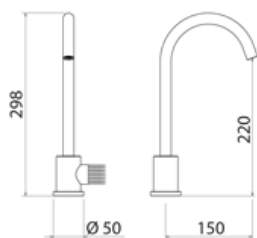

KRO002 Top-mounted mixer for basin

KRO002S	Satin	$ 1,380.12
KRO002L	Polish	$ 1,587.32
KRO002BKS	Satin black	$ 2,139.20
KRO002PGS	Satin rose gold	$ 2,139.20
KRO002LGS	Light gold satin	$ 2,139.20
KRO002GDS	Satin gold	$ 2,139.20
KRO002BKL	Black polish	$ 2,346.40
KRO002PGL	Polish rose gold	$ 2,346.40
KRO002LGL	Light gold polish	$ 2,346.40
KRO002GDL	Polish gold	$ 2,346.40