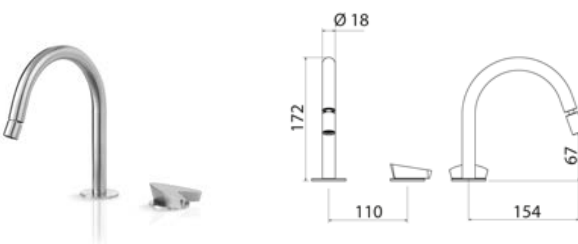

ARW020 Two-hole mixer for bidet with spout

ARW020S	Satin	$ 1,577.52
ARW020L	Polish	$ 1,766.52
ARW020BKS	Satin black	$ 2,366.00
ARW020PGS	Satin rose gold	$ 2,366.00
ARW020LGS	Light gold satin	$ 2,366.00
ARW020GDS	Satin gold	$ 2,366.00
ARW020BKL	Black polish	$ 2,602.60
ARW020PGL	Polish rose gold	$ 2,602.60
ARW020LGL	Light gold polish	$ 2,602.60
ARW020GDL	Polish gold	$ 2,602.60