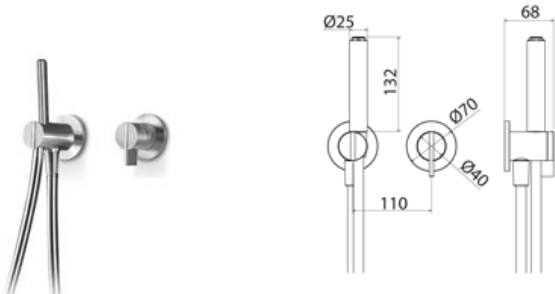

INS325 Mixer for bathtub / shower with shower hand

INS325S	Satin	$ 1,361.08
INS325S.W	Satin with white insert	$ 1,482.04
INS325S.B	Satin with black insert	$ 1,482.04
INS325S.R	Satin with red insert	$ 1,482.04
INS325S.C	Satin with cedar yellow insert	$ 1,482.04
INS325S.A	Satin with light blue insert	$ 1,482.04
INS325L	Polish	$ 1,565.20
INS325L.W	Polish with white insert	$ 1,704.36
INS325L.B	Polish with black insert	$ 1,704.36
INS325L.R	Polish with red insert	$ 1,704.36
INS325L.C	Polish with grape green insert	$ 1,704.36
INS325L.A	Polish with light blue insert	$ 1,704.36
INS325BKS	Satin black	$ 2,177.84
INS325PGS	Satin rose gold	$ 2,177.84
INS325LGS	Light gold satin	$ 2,177.84
INS325GDS	Satin gold	$ 2,177.84
INS325BKL	Black polish	$ 2,381.96
INS325PGL	Polish rose gold	$ 2,381.96
INS325LGL	Light gold polish	$ 2,381.96
INS325GDL	Polish gold	$ 2,381.96
INC004	Obligatory Built-In Part	$ 1,030.40