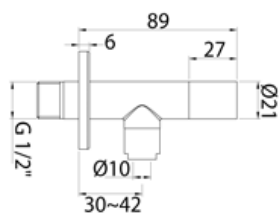

ACC013 Pair of aple valves for washbasin

ACC013S	Satin	$ 388.08
ACC013L	Polish	$ 446.32
ACC013BKS	Satin black	$ 620.76
ACC013PGS	Satin rose gold	$ 620.76
ACC013LGS	Light gold satin	$ 620.76
ACC013GDS	Satin gold	$ 620.76
ACC013BKL	Black polish	$ 679.00
ACC013PGL	Polish rose gold	$ 679.00
ACC013LGL	Light gold polish	$ 679.00
ACC013GDL	Polish gold	$ 679.00