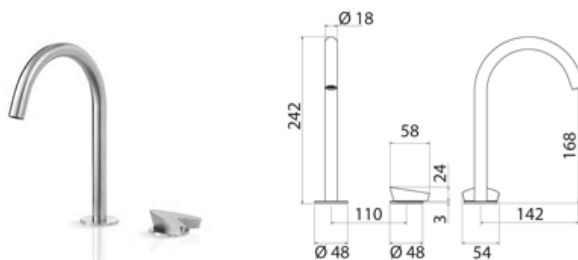

ARW102 Two-hole mixer for washbasin with spout

ARW102S	Satin	$ 1,583.68
ARW102L	Polish	$ 1,773.80
ARW102BKS	Satin black	$ 2,375.52
ARW102PGS	Satin rose gold	$ 2,375.52
ARW102LGS	Light gold satin	$ 2,375.52
ARW102GDS	Satin gold	$ 2,375.52
ARW102BKL	Black polish	$ 2,612.96
ARW102PGL	Polish rose gold	$ 2,612.96
ARW102LGL	Light gold polish	$ 2,612.96
ARW102GDL	Polish gold	$ 2,612.96