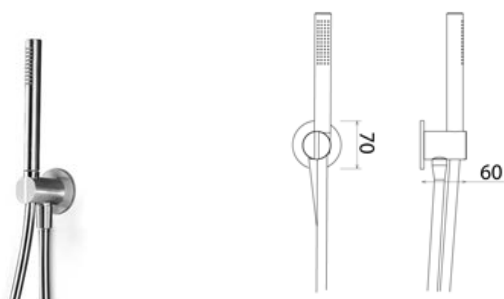

INS215 Shower-hand with water connection and hose

INS215S	Satin	$ 1,141.84
INS215S.W	Satin with white insert	$ 1,233.96
INS215S.B	Satin with black insert	$ 1,233.96
INS215S.R	Satin with red insert	$ 1,233.96
INS215S.C	Satin with cedar yellow insert	$ 1,233.96
INS215S.A	Satin with light blue insert	$ 1,233.96
INS215L	Polish	$ 1,312.92
INS215L.W	Polish with white insert	$ 1,419.04
INS215L.B	Polish with black insert	$ 1,419.04
INS215L.R	Polish with red insert	$ 1,419.04
INS215L.C	Polish with grape green insert	$ 1,419.04
INS215L.A	Polish with light blue insert	$ 1,419.04
INS215BKS	Satin black	$ 1,826.72
INS215PGS	Satin rose gold	$ 1,826.72
INS215LGS	Light gold satin	$ 1,826.72
INS215GDS	Satin gold	$ 1,826.72
INS215BKL	Black polish	$ 1,997.80
INS215PGL	Polish rose gold	$ 1,997.80
INS215LGL	Light gold polish	$ 1,997.80
INS215GDL	Polish gold	$ 1,997.80
INC055	Optional Built-In Part	$ 378.56