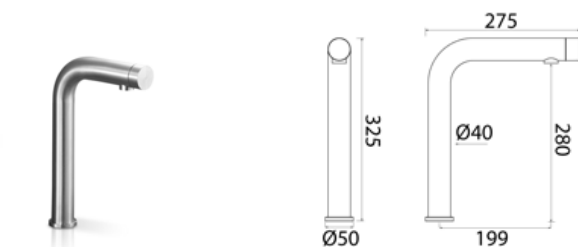

PUR011 Top-mounted mixer for basin

PUR011S	Satin	$ 1,494.64
PUR011L	Polish	$ 1,674.12
PUR011BKS	Satin black	$ 2,241.96
PUR011PGS	Satin rose gold	$ 2,241.96
PUR011LGS	Light gold satin	$ 2,241.96
PUR011GDS	Satin gold	$ 2,241.96
PUR011BKL	Black polish	$ 2,466.24
PUR011PGL	Polish rose gold	$ 2,466.24
PUR011LGL	Light gold polish	$ 2,466.24
PUR011GDL	Polish gold	$ 2,466.24