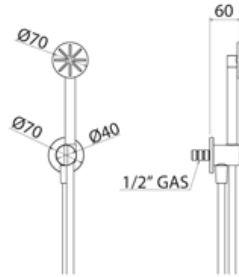

INS217 Shower-hand with water connection and hose

INS217S	Satin	$ 1,389.64
INS217S.W	Satin with white insert	$ 1,482.04
INS217S.B	Satin with black insert	$ 1,482.04
INS217S.R	Satin with red insert	$ 1,482.04
INS217S.C	Satin with cedar yellow insert	$ 1,482.04
INS217S.A	Satin with light blue insert	$ 1,482.04
INS217L	Polish	$ 1,598.24
INS217L.W	Polish with white insert	$ 1,704.36
INS217L.B	Polish with black insert	$ 1,704.36
INS217L.R	Polish with red insert	$ 1,704.36
INS217L.C	Polish with grape green insert	$ 1,704.36
INS217L.A	Polish with light blue insert	$ 1,704.36
INS217BKS	Satin black	$ 2,223.48
INS217PGS	Satin rose gold	$ 2,223.48
INS217LGS	Light gold satin	$ 2,223.48
INS217GDS	Satin gold	$ 2,223.48
INS217BKL	Black polish	$ 2,432.08
INS217PGL	Polish rose gold	$ 2,432.08
INS217LGL	Light gold polish	$ 2,432.08
INS217GDL	Polish gold	$ 2,432.08
INC055	Optional Built-In Part	$ 378.56