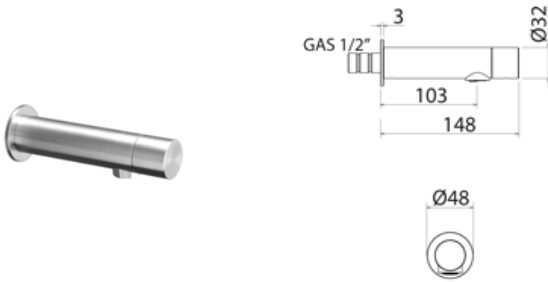

CLD010 Wall-mounted shut-off cold water valve

CLD010S	Satin	$ 521.64
CLD010L	Polish	$ 599.76
CLD010BKS	Satin black	$ 834.68
CLD010PGS	Satin rose gold	$ 834.68
CLD010LGS	Light gold satin	$ 834.68
CLD010GDS	Satin gold	$ 834.68
CLD010BKL	Black polish	$ 912.80
CLD010PGL	Polish rose gold	$ 912.80
CLD010LGL	Light gold polish	$ 912.80
CLD010GDL	Polish gold	$ 912.80
INC055	Optional Built-In Part	$ 378.56