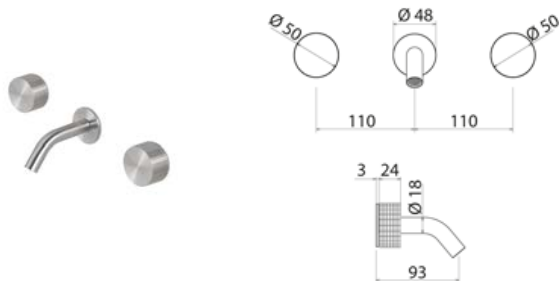

KRO180 Wall-mounted mixer for basin

KRO180S	Satin	$ 915.88
KRO180L	Polish	$ 1,053.36
KRO180BKS	Satin black	$ 1,419.60
KRO180PGS	Satin rose gold	$ 1,419.60
KRO180LGS	Light gold satin	$ 1,419.60
KRO180GDS	Satin gold	$ 1,419.60
KRO180BKL	Black polish	$ 1,557.08
KRO180PGL	Polish rose gold	$ 1,557.08
KRO180LGL	Light gold polish	$ 1,557.08
KRO180GDL	Polish gold	$ 1,557.08
INC041	Obligatory Built-In Part	$ 1,151.36