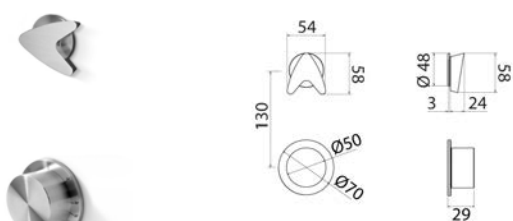

ARW271 Thermostatic mixer with 1 open/close tap

ARW271S	Satin	$ 1,329.44
ARW271L	Polish	$ 1,488.48
ARW271BKS	Satin black	$ 2,127.44
ARW271PGS	Satin rose gold	$ 2,127.44
ARW271LGS	Light gold satin	$ 2,127.44
ARW271GDS	Satin gold	$ 2,127.44
ARW271BKL	Black polish	$ 2,381.96
ARW271PGL	Polish rose gold	$ 2,381.96
ARW271LGL	Light gold polish	$ 2,381.96
ARW271GDL	Polish gold	$ 2,381.96
INC025	Obligatory Built-In Part	$ 1,952.72