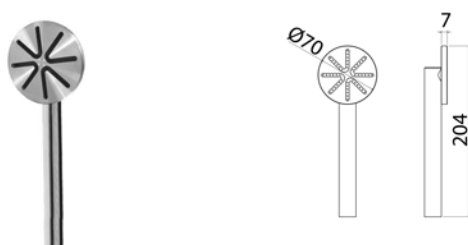

DOC008 Round hand-shower

DOC008S	Satin	$ 604.24
DOC008L	Polish	$ 685.44
DOC008BKS	Satin black	$ 966.84
DOC008PGS	Satin rose gold	$ 966.84
DOC008LGS	Light gold satin	$ 966.84
DOC008GDS	Satin gold	$ 966.84
DOC008BKL	Black polish	$ 1,057.56
DOC008PGL	Polish rose gold	$ 1,057.56
DOC008LGL	Light gold polish	$ 1,057.56
DOC008GDL	Polish gold	$ 1,057.56