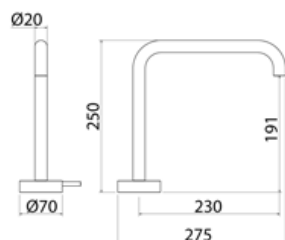

RND017 Top-mounted mixer for basin

RND017S	Satin	$ 2,105.32
RND017L	Polish	$ 2,357.88
RND017BKS	Satin black	$ 3,157.84
RND017PGS	Satin rose gold	$ 3,157.84
RND017LGS	Light gold satin	$ 3,157.84
RND017GDS	Satin gold	$ 3,157.84
RND017BKL	Black polish	$ 3,473.68
RND017PGL	Polish rose gold	$ 3,473.68
RND017LGL	Light gold polish	$ 3,473.68
RND017GDL	Polish gold	$ 3,473.68

ROUND