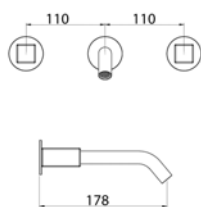

IOI242 Wall-mounted mixer for basin

IOI242S.105	Satin with black matt ceramic handle	$ 1,596.56
IOI242S.100	Satin with white brilliant ceramic handle	$ 1,596.56
IOI242S.101	Satin with white matt ceramic handle	$ 1,596.56
IOI242S.104	Satin with black brilliant ceramic handle	$ 1,596.56
IOI242S.125	Satin with red brilliant ceramic handle	$ 1,596.56
IOI242L.100	Polished with white brilliant ceramic handle	$ 1,834.84
IOI242L.101	Polished with white matt ceramic handle	$ 1,834.84
IOI242L.104	Polished with black brilliant ceramic handle	$ 1,834.84
IOI242L.105	Polished with black matt ceramic handle	$ 1,834.84
IOI242L.125	Polished with red brilliant ceramic handle	$ 1,834.84
IOI242BKS.100	Black satin with white brilliant ceramic handle	$ 2,633.12
IOI242BKS.101	Black satin with white matt ceramic handle	$ 2,633.12
IOI242BKS.104	Black satin with black brilliant ceramic handle	$ 2,633.12
IOI242BKS.105	Black satin with black matt ceramic handle	$ 2,633.12
IOI242BKS.125	Black satin with red brilliant ceramic handle	$ 2,633.12
IOI242PGS.100	Satin rose gold with white brilliant ceramic handle	$ 2,633.12
IOI242PGS.101	Satin rose gold with white matt ceramic handle	$ 2,633.12
IOI242PGS.104	Satin rose gold with black brilliant ceramic handle	$ 2,633.12
IOI242PGS.105	Satin rose gold with black matt ceramic handle	$ 2,633.12
IOI242PGS.125	Satin rose gold with red brilliant ceramic handle	$ 2,633.12
IOI242LGS.100	Satin light gold with white brilliant ceramic handle	$ 2,633.12
IOI242LGS.101	Satin light gold with white matt ceramic handle	$ 2,633.12
IOI242LGS.104	Satin light gold with black brilliant ceramic handle	$ 2,633.12
IOI242LGS.105	Satin light gold with black matt ceramic handle	$ 2,633.12
IOI242LGS.125	Satin light gold with red brilliant ceramic handle	$ 2,633.12
IOI242GDS.100	Satin gold with white brilliant ceramic handle	$ 2,633.12
IOI242GDS.101	Satin gold with white matt ceramic handle	$ 2,633.12
IOI242GDS.104	Satin gold with black brilliant ceramic handle	$ 2,633.12
IOI242GDS.105	Satin gold with black matt ceramic handle	$ 2,633.12
IOI242GDS.125	Satin gold with red brilliant ceramic handle	$ 2,633.12
IOI242BKL.100	Black polished with white brilliant ceramic handle	$ 3,030.72
IOI242BKL.101	Black polished with white matt ceramic handle	$ 3,030.72
IOI242BKL.104	Black polished with black brilliant ceramic handle	$ 3,030.72
IOI242BKL.105	Black polished with black matt ceramic handle	$ 3,030.72
IOI242BKL.125	Black polished with red brilliant ceramic handle	$ 3,030.72
IOI242PGL.100	Polished rose gold with white brilliant ceramic handle	$ 3,030.72
IOI242PGL.101	Polished rose gold with white matt ceramic handle	$ 3,030.72
IOI242PGL.104	Polished rose gold with black brilliant ceramic handle	$ 3,030.72
IOI242PGL.105	Polished rose gold with black matt ceramic handle	$ 3,030.72
IOI242PGL.125	Polished rose gold with red brilliant ceramic handle	$ 3,030.72
IOI242LGL.100	Polished light gold with white brilliant ceramic handle	$ 3,030.72
IOI242LGL.101	Polished light gold with white matt ceramic handle	$ 3,030.72
IOI242LGL.104	Polished light gold with black brilliant ceramic handle	$ 3,030.72
IOI242LGL.105	Polished light gold with black matt ceramic handle	$ 3,030.72
IOI242LGL.125	Polished light gold with red brilliant ceramic handle	$ 3,030.72
IOI242GDL.100	Polished gold with white brilliant ceramic handle	$ 3,030.72
IOI242GDL.101	Polished gold with white matt ceramic handle	$ 3,030.72
IOI242GDL.104	Polished gold with black brilliant ceramic handle	$ 3,030.72
IOI242GDL.105	Polished gold with black matt ceramic handle	$ 3,030.72
IOI242GDL.125	Polished gold with red brilliant ceramic handle	$ 3,030.72
INC041	Obligatory Built-In Part	$ 1,151.36