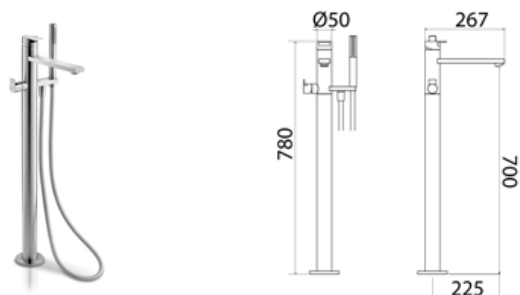

TEK070 Freestanding mixer for bathtub with shower hand

TEK070S	Satin	$ 5,549.04
TEK070L	Polish	$ 6,381.48
TEK070BKS	Satin black	$ 8,878.52
TEK070PGS	Satin rose gold	$ 8,878.52
TEK070LGS	Light gold satin	$ 8,878.52
TEK070GDS	Satin gold	$ 8,878.52
TEK070BKL	Black polish	$ 9,710.68
TEK070PGL	Polish rose gold	$ 9,710.68
TEK070LGL	Light gold polish	$ 9,710.68
TEK070GDL	Polish gold	$ 9,710.68
BOX005	Obligatory Built-In Part	$ 833.28

TEK