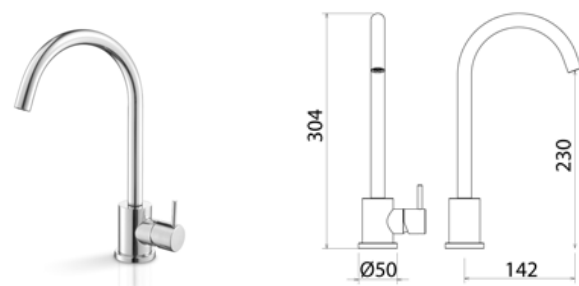

DEC002 Mixer for washbasin with orientable spout

DEC002S	Satin	$ 1,176.84
DEC002L	Polish	$ 1,353.24
DEC002BKS	Satin black	$ 1,882.72
DEC002PGS	Satin rose gold	$ 1,882.72
DEC002LGS	Light gold satin	$ 1,882.72
DEC002GDS	Satin gold	$ 1,882.72
DEC002BKL	Black polish	$ 2,059.12
DEC002PGL	Polish rose gold	$ 2,059.12
DEC002LGL	Light gold polish	$ 2,059.12
DEC002GDL	Polish gold	$ 2,059.12