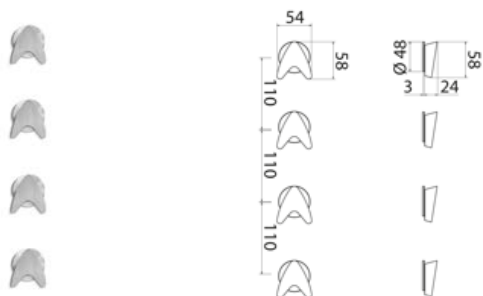

ARW317 Hydro progressive mixer with 3 open/close taps

ARW317S	Satin	$ 1,968.40
ARW317L	Polish	$ 2,263.80
ARW317BKS	Satin black	$ 3,051.16
ARW317PGS	Satin rose gold	$ 3,051.16
ARW317LGS	Light gold satin	$ 3,051.16
ARW317GDS	Satin gold	$ 3,051.16
ARW317BKL	Black polish	$ 3,346.28
ARW317PGL	Polish rose gold	$ 3,346.28
ARW317LGL	Light gold polish	$ 3,346.28
ARW317GDL	Polish gold	$ 3,346.28
INC048	Obligatory Built-In Part	$ 1,812.72