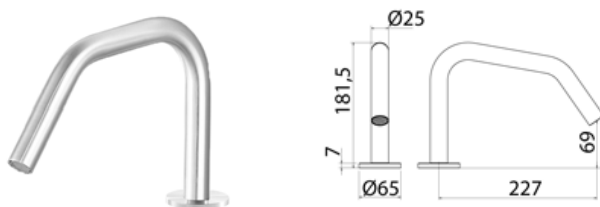

CAN209 Top-mounted bathtub spout

CAN209S	Satin	$ 747.32
CAN209L	Polish	$ 859.60
CAN209BKS	Satin black	$ 1,195.88
CAN209PGS	Satin rose gold	$ 1,195.88
CAN209LGS	Light gold satin	$ 1,195.88
CAN209GDS	Satin gold	$ 1,195.88
CAN209BKL	Black polish	$ 1,307.88
CAN209PGL	Polish rose gold	$ 1,307.88
CAN209LGL	Light gold polish	$ 1,307.88
CAN209GDL	Polish gold	$ 1,307.88