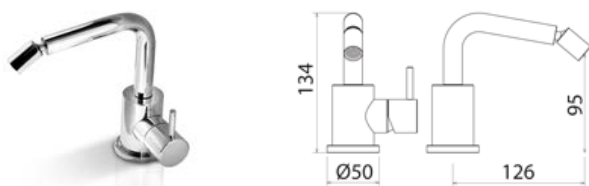

DEC020 Mixer for bidet with swiveling spout

DEC020S	Satin	$ 1,189.44
DEC020L	Polish	$ 1,367.80
DEC020BKS	Satin black	$ 1,902.88
DEC020PGS	Satin rose gold	$ 1,902.88
DEC020LGS	Light gold satin	$ 1,902.88
DEC020GDS	Satin gold	$ 1,902.88
DEC020BKL	Black polish	$ 2,081.52
DEC020PGL	Polish rose gold	$ 2,081.52
DEC020LGL	Light gold polish	$ 2,081.52
DEC020GDL	Polish gold	$ 2,081.52