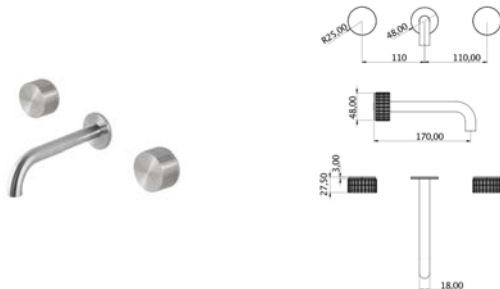

KRO186 Wall-mounted mixer for basin

KRO186S	Satin	$ 946.40
KRO186L	Polish	$ 1,089.20
KRO186BKS	Satin black	$ 1,467.20
KRO186PGS	Satin rose gold	$ 1,467.20
KRO186LGS	Light gold satin	$ 1,467.20
KRO186GDS	Satin gold	$ 1,467.20
KRO186BKL	Black polish	$ 1,610.00
KRO186PGL	Polish rose gold	$ 1,610.00
KRO186LGL	Light gold polish	$ 1,610.00
KRO186GDL	Polish gold	$ 1,610.00
INC041	Obligatory Built-In Part	$ 1,151.36