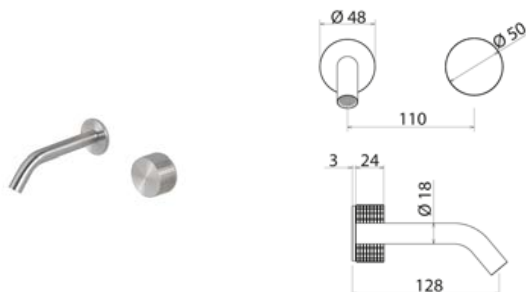

KRO141 Wall-mounted mixer for basin

KRO141S	Satin	$ 737.80
KRO141L	Polish	$ 848.68
KRO141BKS	Satin black	$ 1,143.52
KRO141PGS	Satin rose gold	$ 1,143.52
KRO141LGS	Light gold satin	$ 1,143.52
KRO141GDS	Satin gold	$ 1,143.52
KRO141BKL	Black polish	$ 1,254.40
KRO141PGL	Polish rose gold	$ 1,254.40
KRO141LGL	Light gold polish	$ 1,254.40
KRO141GDL	Polish gold	$ 1,254.40
INC040	Obligatory Built-In Part	$ 1,106.84