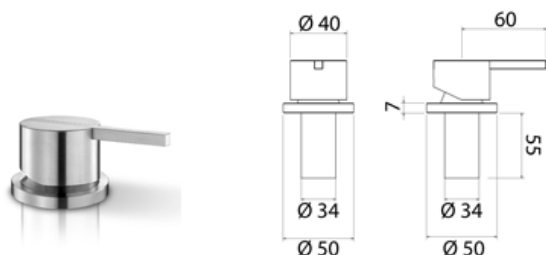

STY106 Top mounted mono-control mixer for basin

STY106S	Satin	$ 823.76
STY106L	Polish	$ 947.24
STY106BKS	Satin black	$ 1,317.96
STY106PGS	Satin rose gold	$ 1,317.96
STY106LGS	Light gold satin	$ 1,317.96
STY106GDS	Satin gold	$ 1,317.96
STY106BKL	Black polish	$ 1,441.44
STY106PGL	Polish rose gold	$ 1,441.44
STY106LGL	Light gold polish	$ 1,441.44
STY106GDL	Polish gold	$ 1,441.44