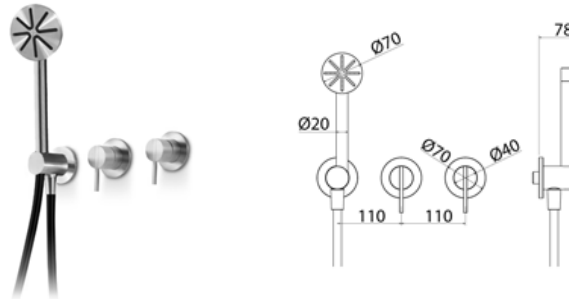

STY327 Bathtub / shower tap set with shower hand

STY327S	Satin	$ 1,752.24
STY327L	Polish	$ 2,015.16
STY327BKS	Satin black	$ 2,803.64
STY327PGS	Satin rose gold	$ 2,803.64
STY327LGS	Light gold satin	$ 2,803.64
STY327GDS	Satin gold	$ 2,803.64
STY327BKL	Black polish	$ 3,066.28
STY327PGL	Polish rose gold	$ 3,066.28
STY327LGL	Light gold polish	$ 3,066.28
STY327GDL	Polish gold	$ 3,066.28
INC305	Obligatory Built-In Part	$ 1,383.48