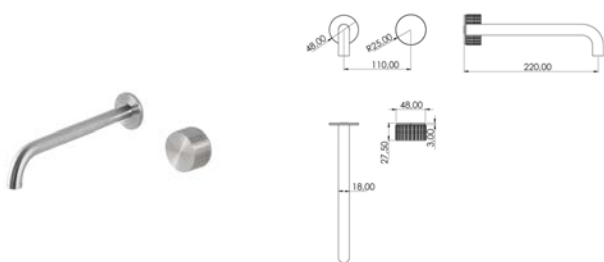

KRO147 Wall-mounted mixer for basin

KRO147S	Satin	$ 809.20
KRO147L	Polish	$ 929.60
KRO147BKS	Satin black	$ 1,254.40
KRO147PGS	Satin rose gold	$ 1,254.40
KRO147LGS	Light gold satin	$ 1,254.40
KRO147GDS	Satin gold	$ 1,254.40
KRO147BKL	Black polish	$ 1,374.80
KRO147PGL	Polish rose gold	$ 1,374.80
KRO147LGL	Light gold polish	$ 1,374.80
KRO147GDL	Polish gold	$ 1,374.80
INC040	Obligatory Built-In Part	$ 1,106.84