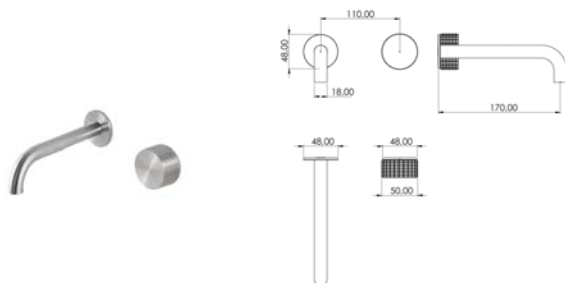

KRO146 Wall-mounted mixer for basin

KRO146S	Satin	$ 781.20
KRO146L	Polish	$ 898.80
KRO146BKS	Satin black	$ 1,212.40
KRO146PGS	Satin rose gold	$ 1,212.40
KRO146LGS	Light gold satin	$ 1,212.40
KRO146GDS	Satin gold	$ 1,212.40
KRO146BKL	Black polish	$ 1,327.20
KRO146PGL	Polish rose gold	$ 1,327.20
KRO146LGL	Light gold polish	$ 1,327.20
KRO146GDL	Polish gold	$ 1,327.20
INC040	Obligatory Built-In Part	$ 1,106.84