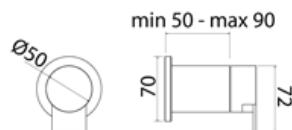

TEK405 4/5 way diverter

TEK405S	Satin	$ 833.28
TEK405L	Polish	$ 1,091.72
TEK405BKS	Satin black	$ 1,867.32
TEK405PGS	Satin rose gold	$ 1,867.32
TEK405LGS	Light gold satin	$ 1,867.32
TEK405GDS	Satin gold	$ 1,867.32
TEK405BKL	Black polish	$ 2,126.04
TEK405PGL	Polish rose gold	$ 2,126.04
TEK405LGL	Light gold polish	$ 2,126.04
TEK405GDL	Polish gold	$ 2,126.04
INC011	Obligatory Built-In Part	$ 890.68