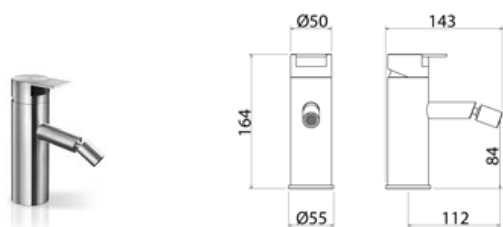

TOK020 Mixer for bidet

TOK020S	Satin	$ 1,679.16
TOK020L	Polish	$ 1,930.88
TOK020BKS	Satin black	$ 2,686.60
TOK020PGS	Satin rose gold	$ 2,686.60
TOK020LGS	Light gold satin	$ 2,686.60
TOK020GDS	Satin gold	$ 2,686.60
TOK020BKL	Black polish	$ 2,938.32
TOK020PGL	Polish rose gold	$ 2,938.32
TOK020LGL	Light gold polish	$ 2,938.32
TOK020GDL	Polish gold	$ 2,938.32