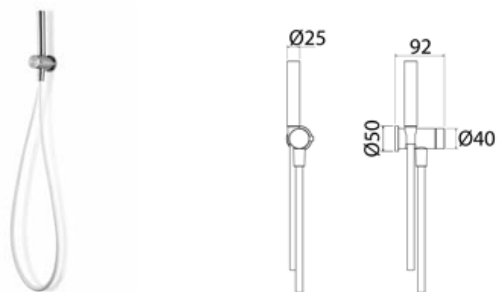

DOC014 Water-jet toilet cleaner with safety valve, wall-bracket and water connection

DOC014S	Satin	$ 1,004.92
DOC014L	Polish	$ 1,155.84
DOC014BKS	Satin black	$ 1,608.04
DOC014PGS	Satin rose gold	$ 1,608.04
DOC014LGS	Light gold satin	$ 1,608.04
DOC014GDS	Satin gold	$ 1,608.04
DOC014BKL	Black polish	$ 1,758.68
DOC014PGL	Polish rose gold	$ 1,758.68
DOC014LGL	Light gold polish	$ 1,758.68
DOC014GDL	Polish gold	$ 1,758.68
INC055	Optional Built-In Part	$ 378.56