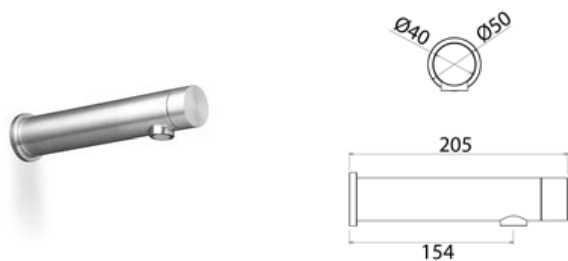

PUR030 Wall-mounted mixer for basin

PUR030S	Satin	$ 1,205.40
PUR030L	Polish	$ 1,349.88
PUR030BKS	Satin black	$ 1,807.96
PUR030PGS	Satin rose gold	$ 1,807.96
PUR030LGS	Light gold satin	$ 1,807.96
PUR030GDS	Satin gold	$ 1,807.96
PUR030BKL	Black polish	$ 1,988.84
PUR030PGL	Polish rose gold	$ 1,988.84
PUR030LGL	Light gold polish	$ 1,988.84
PUR030GDL	Polish gold	$ 1,988.84
INC001	Obligatory Built-In Part	$ 346.64