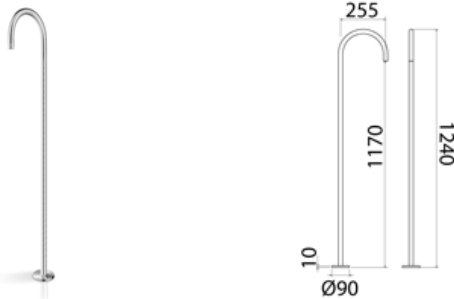

CAN050 Freestanding spout for washbasin

CAN050S	Satin	$ 1,415.12
CAN050L	Polish	$ 1,627.36
CAN050BKS	Satin black	$ 2,264.36
CAN050PGS	Satin rose gold	$ 2,264.36
CAN050LGS	Light gold satin	$ 2,264.36
CAN050GDS	Satin gold	$ 2,264.36
CAN050BKL	Black polish	$ 2,476.60
CAN050PGL	Polish rose gold	$ 2,476.60
CAN050LGL	Light gold polish	$ 2,476.60
CAN050GDL	Polish gold	$ 2,476.60
INC055	Optional Built-In Part	$ 378.56