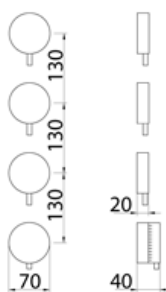

RND173 Thermostatic mixer with 3 open/close taps

RND173S	Satin	$ 2,442.44
RND173L	Polish	$ 2,735.32
RND173BKS	Satin black	$ 3,663.52
RND173PGS	Satin rose gold	$ 3,663.52
RND173LGS	Light gold satin	$ 3,663.52
RND173GDS	Satin gold	$ 3,663.52
RND173BKL	Black polish	$ 4,029.76
RND173PGL	Polish rose gold	$ 4,029.76
RND173LGL	Light gold polish	$ 4,029.76
RND173GDL	Polish gold	$ 4,029.76
INC027	Obligatory Built-In Part	$ 2,617.16

ROUND