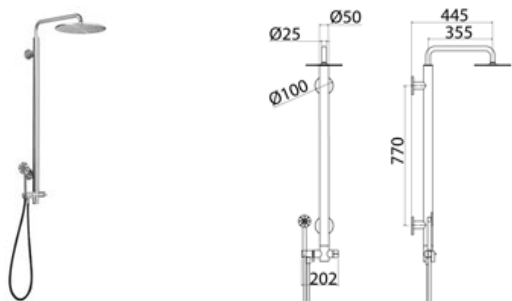

INS052 Shower set with shower hand (Shower head not included)

INS052S	Satin	$ 6,019.72
INS052S.W	Satin with white insert	$ 6,410.88
INS052S.B	Satin with black insert	$ 6,410.88
INS052S.R	Satin with red insert	$ 6,410.88
INS052S.C	Satin with cedar yellow insert	$ 6,410.88
INS052S.A	Satin with light blue insert	$ 6,410.88
INS052L	Polish	$ 6,922.72
INS052L.W	Polish with white insert	$ 7,372.40
INS052L.B	Polish with black insert	$ 7,372.40
INS052L.R	Polish with red insert	$ 7,372.40
INS052L.C	Polish with grape green insert	$ 7,372.40
INS052L.A	Polish with light blue insert	$ 7,372.40
INS052BKS	Satin black	$ 9,631.44
INS052PGS	Satin rose gold	$ 9,631.44
INS052LGS	Light gold satin	$ 9,631.44
INS052GDS	Satin gold	$ 9,631.44
INS052BKL	Black polish	$ 10,534.44
INS052PGL	Polish rose gold	$ 10,534.44
INS052LGL	Light gold polish	$ 10,534.44
INS052GDL	Polish gold	$ 10,534.44
BOX005	Obligatory Built-In Part	$ 833.28