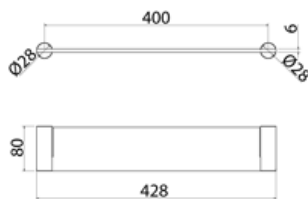

INS541 Shelf L.400mm

INS541S	Satin	$ 445.48
INS541L	Polish	$ 512.12
INS541BKS	Satin black	$ 712.32
INS541PGS	Satin rose gold	$ 712.32
INS541LGS	Light gold satin	$ 712.32
INS541GDS	Satin gold	$ 712.32
INS541BKL	Black polish	$ 779.24
INS541PGL	Polish rose gold	$ 779.24
INS541LGL	Light gold polish	$ 779.24
INS541GDL	Polish gold	$ 779.24