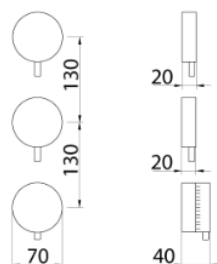

RND172 Thermostatic mixer with 2 open/close taps

RND172S	Satin	$ 1,917.72
RND172L	Polish	$ 2,147.60
RND172BKS	Satin black	$ 2,876.44
RND172PGS	Satin rose gold	$ 2,876.44
RND172LGS	Light gold satin	$ 2,876.44
RND172GDS	Satin gold	$ 2,876.44
RND172BKL	Black polish	$ 3,164.00
RND172PGL	Polish rose gold	$ 3,164.00
RND172LGL	Light gold polish	$ 3,164.00
RND172GDL	Polish gold	$ 3,164.00
INC026	Obligatory Built-In Part	$ 2,286.48