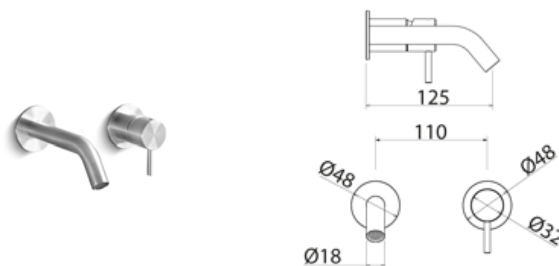

DEC334 Wall-mounted mixer for basin

DEC334S	Satin	$ 534.24
DEC334L	Polish	$ 614.60
DEC334BKS	Satin black	$ 854.84
DEC334PGS	Satin rose gold	$ 854.84
DEC334LGS	Light gold satin	$ 854.84
DEC334GDS	Satin gold	$ 854.84
DEC334BKL	Black polish	$ 934.92
DEC334PGL	Polish rose gold	$ 934.92
DEC334LGL	Light gold polish	$ 934.92
DEC334GDL	Polish gold	$ 934.92
INC070	Obligatory Built-In Part	$ 903.28