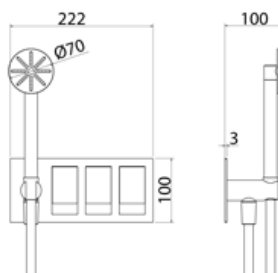

TOK202 Bathtub/shower wall-mounted tap set with mixer and 2 way diverter

TOK202S	Satin	$ 3,418.52
TOK202L	Polish	$ 3,931.20
TOK202BKS	Satin black	$ 5,469.52
TOK202PGS	Satin rose gold	$ 5,469.52
TOK202LGS	Light gold satin	$ 5,469.52
TOK202GDS	Satin gold	$ 5,469.52
TOK202BKL	Black polish	$ 5,982.48
TOK202PGL	Polish rose gold	$ 5,982.48
TOK202LGL	Light gold polish	$ 5,982.48
TOK202GDL	Polish gold	$ 5,982.48
BOX007	Obligatory Built-In Part	$ 896.84