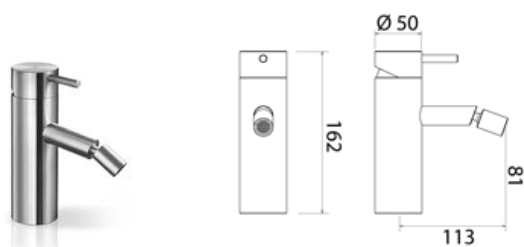

ONE020 Mixer for bidet

ONE020S	Satin	$ 1,065.40
ONE020L	Polish	$ 1,193.36
ONE020BKS	Satin black	$ 1,704.64
ONE020PGS	Satin rose gold	$ 1,704.64
ONE020LGS	Light gold satin	$ 1,704.64
ONE020GDS	Satin gold	$ 1,704.64
ONE020BKL	Black polish	$ 1,864.24
ONE020PGL	Polish rose gold	$ 1,864.24
ONE020LGL	Light gold polish	$ 1,864.24
ONE020GDL	Polish gold	$ 1,864.24