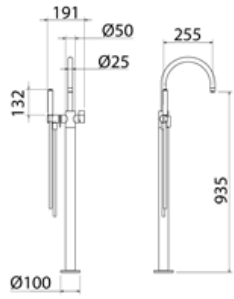

INS071 Freestanding mixer for bathtub with shower hand

INS071S	Satin	$ 5,914.72
INS071S.W	Satin with white insert	$ 6,150.20
INS071S.B	Satin with black insert	$ 6,150.20
INS071S.R	Satin with red insert	$ 6,150.20
INS071S.C	Satin with cedar yellow insert	$ 6,150.20
INS071S.A	Satin with light blue insert	$ 6,150.20
INS071L	Polish	$ 6,802.04
INS071L.W	Polish with white insert	$ 7,072.52
INS071L.B	Polish with black insert	$ 7,072.52
INS071L.R	Polish with red insert	$ 7,072.52
INS071L.C	Polish with grape green insert	$ 7,072.52
INS071L.A	Polish with light blue insert	$ 7,072.52
INS071BKs	Satin black	$ 9,463.44
INS071PGs	Satin rose gold	$ 9,463.44
INS071LGS	Light gold satin	$ 9,463.44
INS071GDS	Satin gold	$ 9,463.44
INS071BKL	Black polish	$ 10,350.76
INS071PGL	Polish rose gold	$ 10,350.76
INS071LGL	Light gold polish	$ 10,350.76
INS071GDL	Polish gold	$ 10,350.76
BOX005	Obligatory Built-In Part	$ 833.28