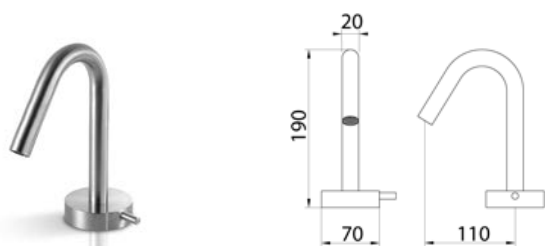

RND001 Top-mounted mixer for basin

RND001S	Satin	$ 1,745.80
RND001L	Polish	$ 1,955.52
RND001BKS	Satin black	$ 2,618.84
RND001PGS	Satin rose gold	$ 2,618.84
RND001LGS	Light gold satin	$ 2,618.84
RND001GDS	Satin gold	$ 2,618.84
RND001BKL	Black polish	$ 2,880.64
RND001PGL	Polish rose gold	$ 2,880.64
RND001LGL	Light gold polish	$ 2,880.64
RND001GDL	Polish gold	$ 2,880.64