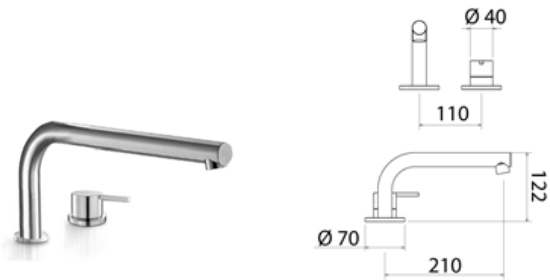

STY236 Mixer for bathtub's edge with spout

STY236S	Satin	$ 1,469.16
STY236L	Polish	$ 1,689.52
STY236BKS	Satin black	$ 2,350.60
STY236PGS	Satin rose gold	$ 2,350.60
STY236LGS	Light gold satin	$ 2,350.60
STY236GDS	Satin gold	$ 2,350.60
STY236BKL	Black polish	$ 2,571.24
STY236PGL	Polish rose gold	$ 2,571.24
STY236LGL	Light gold polish	$ 2,571.24
STY236GDL	Polish gold	$ 2,571.24