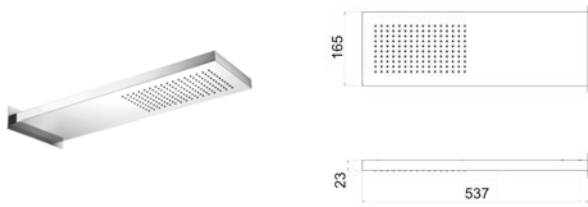

SOF017 Rainfall shower head

SOF017S	Satin	$ 3,529.96
SOF017L	Polish	$ 4,059.16
SOF017BKS	Satin black	$ 5,647.60
SOF017PGS	Satin rose gold	$ 5,647.60
SOF017LGS	Light gold satin	$ 5,647.60
SOF017GDS	Satin gold	$ 5,647.60
SOF017BKL	Black polish	$ 6,177.08
SOF017PGL	Polish rose gold	$ 6,177.08
SOF017LGL	Light gold polish	$ 6,177.08
SOF017GDL	Polish gold	$ 6,177.08