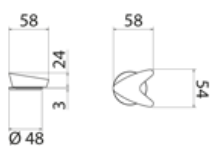

ARW406 Open/close tap COLD water

ARW406S	Satin	$ 1,074.92
ARW406L	Polish	$ 1,204.00
ARW406BKS	Satin black	$ 1,612.24
ARW406PGS	Satin rose gold	$ 1,612.24
ARW406LGS	Light gold satin	$ 1,612.24
ARW406GDS	Satin gold	$ 1,612.24
ARW406BKL	Black polish	$ 1,773.52
ARW406PGL	Polish rose gold	$ 1,773.52
ARW406LGL	Light gold polish	$ 1,773.52
ARW406GDL	Polish gold	$ 1,773.52