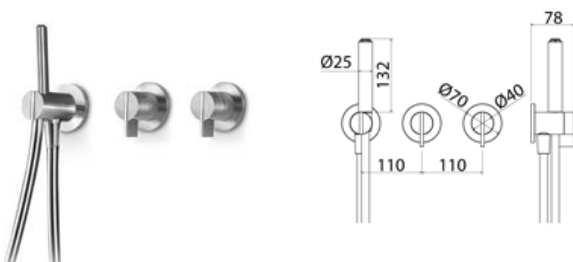

INS330 Bathtub / shower tap set with shower hand

INS330S	Satin	$ 1,494.64
INS330S.W	Satin with white insert	$ 1,612.24
INS330S.B	Satin with black insert	$ 1,612.24
INS330S.R	Satin with red insert	$ 1,612.24
INS330S.C	Satin with cedar yellow insert	$ 1,612.24
INS330S.A	Satin with light blue insert	$ 1,612.24
INS330L	Polish	$ 1,718.92
INS330L.W	Polish with white insert	$ 1,854.16
INS330L.B	Polish with black insert	$ 1,854.16
INS330L.R	Polish with red insert	$ 1,854.16
INS330L.C	Polish with grape green insert	$ 1,854.16