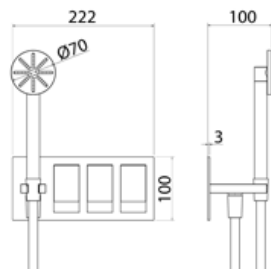

TEK202 Bathtub/shower wall-mounted tap set with mixer and 2 way diverter

TEK202S	Satin	$ 3,657.08
TEK202L	Polish	$ 4,205.60
TEK202BKS	Satin black	$ 5,851.16
TEK202PGS	Satin rose gold	$ 5,851.16
TEK202LGS	Light gold satin	$ 5,851.16
TEK202GDS	Satin gold	$ 5,851.16
TEK202BKL	Black polish	$ 6,399.68
TEK202PGL	Polish rose gold	$ 6,399.68
TEK202LGL	Light gold polish	$ 6,399.68
TEK202GDL	Polish gold	$ 6,399.68
BOX007	Obligatory Built-In Part	$ 896.84

TEK