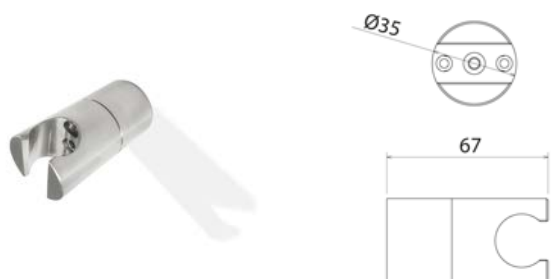

ACC037 Rotating wall-mounted shower hand holder

ACC037S	Satin	$ 464.52
ACC037L	Polish	$ 533.96
ACC037BKS	Satin black	$ 743.12
ACC037PGS	Satin rose gold	$ 743.12
ACC037LGS	Light gold satin	$ 743.12
ACC037GDS	Satin gold	$ 743.12
ACC037BKL	Black polish	$ 812.56
ACC037PGL	Polish rose gold	$ 812.56
ACC037LGL	Light gold polish	$ 812.56
ACC037GDL	Polish gold	$ 812.56