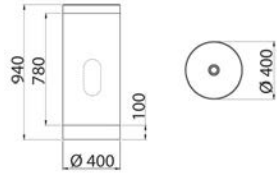

DUE002 Freestanding basin with wall drain

DUE002S.C01	Satin with White Matte ceramic	$ 11,702.32
DUE002S.C05	Satin with Black Matte ceramic	$ 11,702.32