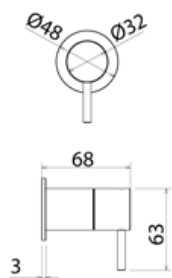

DEC412 Open/close tap with 1/2" gas connections - HOT

DEC412S	Satin	$ 327.60
DEC412L	Polish	$ 439.04
DEC412BKS	Satin black	$ 779.24
DEC412PGS	Satin rose gold	$ 779.24
DEC412LGS	Light gold satin	$ 779.24
DEC412GDS	Satin gold	$ 779.24
DEC412BKL	Black polish	$ 890.68
DEC412PGL	Polish rose gold	$ 890.68
DEC412LGL	Light gold polish	$ 890.68
DEC412GDL	Polish gold	$ 890.68
INC017	Obligatory Built-In Part	$ 423.08