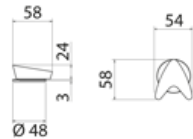

ARW356 Wall-mounted mono-control mixer

ARW356S	Satin	$ 588.56
ARW356L	Polish	$ 715.68
ARW356BKS	Satin black	$ 1,117.76
ARW356PGS	Satin rose gold	$ 1,117.76
ARW356LGS	Light gold satin	$ 1,117.76
ARW356GDS	Satin gold	$ 1,117.76
ARW356BKL	Black polish	$ 1,276.80
ARW356PGL	Polish rose gold	$ 1,276.80
ARW356LGL	Light gold polish	$ 1,276.80
ARW356GDL	Polish gold	$ 1,276.80
INC016	Obligatory Built-In Part	$ 470.68