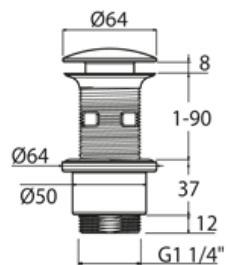

SEN003	\$ 1,456.56
---------------	-------------

SEN100 Power Adapter for SEN001 or SEN003

SEN100	\$ 149.52
---------------	-----------

COMPLEMENTI

ACC001 Clic-clac waste drain

ACC001S	Satin	\$ 181.44
ACC001L	Polish	\$ 208.60