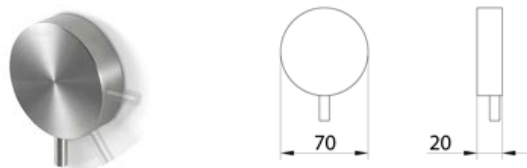

RND201 Wall-mounted mono-control mixer

RND201S	Satin	$ 1,068.48
RND201L	Polish	$ 1,195.88
RND201BKS	Satin black	$ 1,602.72
RND201PGS	Satin rose gold	$ 1,602.72
RND201LGS	Light gold satin	$ 1,602.72
RND201GDS	Satin gold	$ 1,602.72
RND201BKL	Black polish	$ 1,793.68
RND201PGL	Polish rose gold	$ 1,793.68
RND201LGL	Light gold polish	$ 1,793.68
RND201GDL	Polish gold	$ 1,793.68
INC016	Obligatory Built-In Part	$ 470.68