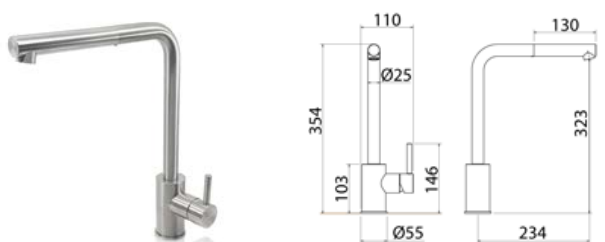

KCH010 Mixer tap for kitchen with pull-out hand shower

KCH010S	Satin	$ 1,577.52
KCH010L	Polish	$ 1,766.52
KCH010BKS	Satin black	$ 2,523.64
KCH010PGS	Satin rose gold	$ 2,523.64
KCH010LGS	Light gold satin	$ 2,523.64
KCH010GDS	Satin gold	$ 2,523.64
KCH010BKL	Black polish	$ 2,760.24
KCH010PGL	Polish rose gold	$ 2,760.24
KCH010LGL	Light gold polish	$ 2,760.24
KCH010GDL	Polish gold	$ 2,760.24