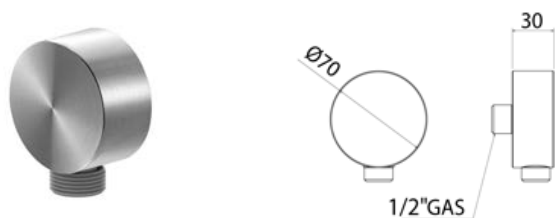

ACC024 Water connection

ACC024S	Satin	$ 295.96
ACC024L	Polish	$ 340.20
ACC024BKS	Satin black	$ 473.20
ACC024PGS	Satin rose gold	$ 473.20
ACC024LGS	Light gold satin	$ 473.20
ACC024GDS	Satin gold	$ 473.20
ACC024BKL	Black polish	$ 517.72
ACC024PGL	Polish rose gold	$ 517.72
ACC024LGL	Light gold polish	$ 517.72
ACC024GDL	Polish gold	$ 517.72
INC055	Optional Built-In Part	$ 378.56