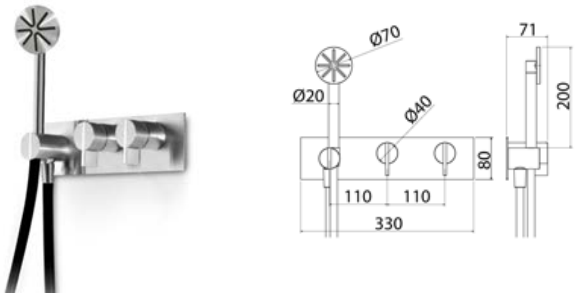

INS223 Bathtub / shower tap set with shower hand

INS223S	Satin	$ 3,011.40
INS223S.W	Satin with white insert	$ 3,326.40
INS223S.B	Satin with black insert	$ 3,326.40
INS223S.R	Satin with red insert	$ 3,326.40
INS223S.C	Satin with cedar yellow insert	$ 3,326.40
INS223S.A	Satin with light blue insert	$ 3,326.40
INS223L	Polish	$ 3,463.32
INS223L.W	Polish with white insert	$ 3,825.36
INS223L.B	Polish with black insert	$ 3,825.36
INS223L.R	Polish with red insert	$ 3,825.36
INS223L.C	Polish with grape green insert	$ 3,825.36
INS223L.A	Polish with light blue insert	$ 3,825.36
INS223BKBS	Satin black	$ 4,818.24
INS223PGS	Satin rose gold	$ 4,818.24
INS223LGS	Light gold satin	$ 4,818.24
INS223GDS	Satin gold	$ 4,818.24
INS223BKL	Black polish	$ 5,270.16
INS223PGL	Polish rose gold	$ 5,270.16
INS223LGL	Light gold polish	$ 5,270.16
INS223GDL	Polish gold	$ 5,270.16
BOX014	Obligatory Built-In Part	$ 776.16