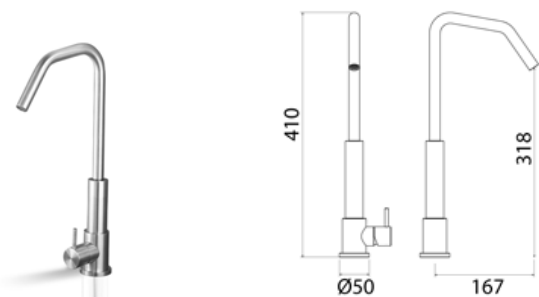

DEC015 Mixer for washbasin with orientable spout

DEC015S	Satin	$ 1,316.56
DEC015L	Polish	$ 1,514.24
DEC015BKS	Satin black	$ 2,106.44
DEC015PGS	Satin rose gold	$ 2,106.44
DEC015LGS	Light gold satin	$ 2,106.44
DEC015GDS	Satin gold	$ 2,106.44
DEC015BKL	Black polish	$ 2,304.12
DEC015PGL	Polish rose gold	$ 2,304.12
DEC015LGL	Light gold polish	$ 2,304.12
DEC015GDL	Polish gold	$ 2,304.12