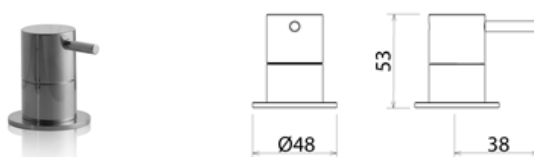

DEC108 Top mounted open/close tap

DEC108S	Satin	\$ 722.12
DEC108L	Polish	\$ 830.20
DEC108BKS	Satin black	\$ 1,155.00
DEC108PGS	Satin rose gold	\$ 1,155.00
DEC108LGS	Light gold satin	\$ 1,155.00
DEC108GDS	Satin gold	\$ 1,155.00
DEC108BKL	Black polish	\$ 1,263.36
DEC108PGL	Polish rose gold	\$ 1,263.36
DEC108LGL	Light gold polish	\$ 1,263.36
DEC108GDL	Polish gold	\$ 1,263.36