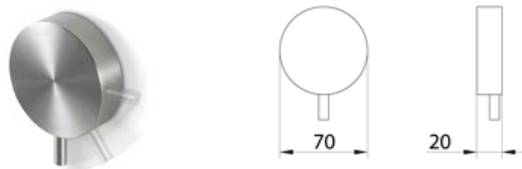

RND208 Open/close tap with 1/2" gas connections. Cold water

RND208S	Satin	$ 1,093.96
RND208L	Polish	$ 1,224.44
RND208BKS	Satin black	$ 1,698.20
RND208PGS	Satin rose gold	$ 1,698.20
RND208LGS	Light gold satin	$ 1,698.20
RND208GDS	Satin gold	$ 1,698.20
RND208BKL	Black polish	$ 1,904.84
RND208PGL	Polish rose gold	$ 1,904.84
RND208LGL	Light gold polish	$ 1,904.84
RND208GDL	Polish gold	$ 1,904.84
INC018	Obligatory Built-In Part	$ 423.08