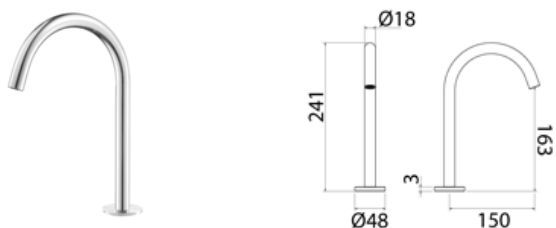

CAN006 Fixed top-mounted basin spout

CAN006S	Satin	$ 693.28
CAN006L	Polish	$ 797.44
CAN006BKS	Satin black	$ 1,109.36
CAN006PGS	Satin rose gold	$ 1,109.36
CAN006LGS	Light gold satin	$ 1,109.36
CAN006GDS	Satin gold	$ 1,109.36
CAN006BKL	Black polish	$ 1,213.24
CAN006PGL	Polish rose gold	$ 1,213.24
CAN006LGL	Light gold polish	$ 1,213.24
CAN006GDL	Polish gold	$ 1,213.24