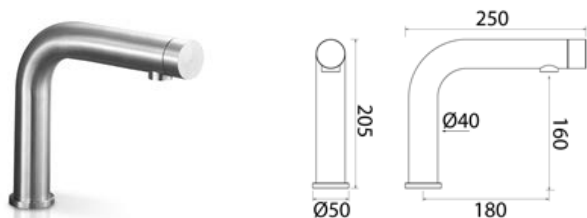

PUR002 Top-mounted mixer for basin

PURO

PUR002S	Satin	$ 1,456.56
PUR002L	Polish	$ 1,631.28
PUR002BKS	Satin black	$ 2,184.84
PUR002PGS	Satin rose gold	$ 2,184.84
PUR002LGS	Light gold satin	$ 2,184.84
PUR002GDS	Satin gold	$ 2,184.84
PUR002BKL	Black polish	$ 2,403.24
PUR002PGL	Polish rose gold	$ 2,403.24
PUR002LGL	Light gold polish	$ 2,403.24
PUR002GDL	Polish gold	$ 2,403.24