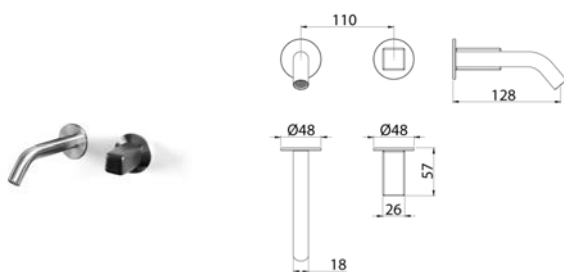

IOI141 Wall-mounted mixer for basin

IOI141S.105	Satin with black matt ceramic handle	$ 1,055.88
IOI141S.100	Satin with white brilliant ceramic handle	$ 1,055.88
IOI141S.101	Satin with white matt ceramic handle	$ 1,055.88
IOI141S.104	Satin with black brilliant ceramic handle	$ 1,055.88
IOI141S.125	Satin with red brilliant ceramic handle	$ 1,055.88
IOI141L.100	Polished with white brilliant ceramic handle	$ 1,214.92
IOI141L.101	Polished with white matt ceramic handle	$ 1,214.92
IOI141L.104	Polished with black brilliant ceramic handle	$ 1,214.92
IOI141L.105	Polished with black matt ceramic handle	$ 1,214.92
IOI141L.125	Polished with red brilliant ceramic handle	$ 1,214.92
IOI141BKS.100	Black satin with white brilliant ceramic handle	$ 1,742.72
IOI141BKS.101	Black satin with white matt ceramic handle	$ 1,742.72
IOI141BKS.104	Black satin with black brilliant ceramic handle	$ 1,742.72
IOI141BKS.105	Black satin with black matt ceramic handle	$ 1,742.72
IOI141BKS.125	Black satin with red brilliant ceramic handle	$ 1,742.72
IOI141PGS.100	Satin rose gold with white brilliant ceramic handle	$ 1,742.72
IOI141PGS.101	Satin rose gold with white matt ceramic handle	$ 1,742.72
IOI141PGS.104	Satin rose gold with black brilliant ceramic handle	$ 1,742.72
IOI141PGS.105	Satin rose gold with black matt ceramic handle	$ 1,742.72
IOI141PGS.125	Satin rose gold with red brilliant ceramic handle	$ 1,742.72
IOI141LGS.100	Satin light gold with white brilliant ceramic handle	$ 1,742.72
IOI141LGS.101	Satin light gold with white matt ceramic handle	$ 1,742.72
IOI141LGS.104	Satin light gold with black brilliant ceramic handle	$ 1,742.72
IOI141LGS.105	Satin light gold with black matt ceramic handle	$ 1,742.72
IOI141LGS.125	Satin light gold with red brilliant ceramic handle	$ 1,742.72
IOI141GDS.100	Satin gold with white brilliant ceramic handle	$ 1,742.72
IOI141GDS.101	Satin gold with white matt ceramic handle	$ 1,742.72
IOI141GDS.104	Satin gold with black brilliant ceramic handle	$ 1,742.72
IOI141GDS.105	Satin gold with black matt ceramic handle	$ 1,742.72
IOI141GDS.125	Satin gold with red brilliant ceramic handle	$ 1,742.72
IOI141BKL.100	Black polished with white brilliant ceramic handle	$ 2,003.40
IOI141BKL.101	Black polished with white matt ceramic handle	$ 2,003.40
IOI141BKL.104	Black polished with black brilliant ceramic handle	$ 2,003.40
IOI141BKL.105	Black polished with black matt ceramic handle	$ 2,003.40
IOI141BKL.125	Black polished with red brilliant ceramic handle	$ 2,003.40
IOI141PGL.100	Polished rose gold with white brilliant ceramic handle	$ 2,003.40
IOI141PGL.101	Polished rose gold with white matt ceramic handle	$ 2,003.40
IOI141PGL.104	Polished rose gold with black brilliant ceramic handle	$ 2,003.40
IOI141PGL.105	Polished rose gold with black matt ceramic handle	$ 2,003.40
IOI141PGL.125	Polished rose gold with red brilliant ceramic handle	$ 2,003.40
IOI141LGL.100	Polished light gold with white brilliant ceramic handle	$ 2,003.40
IOI141LGL.101	Polished light gold with white matt ceramic handle	$ 2,003.40
IOI141LGL.104	Polished light gold with black brilliant ceramic handle	$ 2,003.40
IOI141LGL.105	Polished light gold with black matt ceramic handle	$ 2,003.40
IOI141LGL.125	Polished light gold with red brilliant ceramic handle	$ 2,003.40
IOI141GDL.100	Polished gold with white brilliant ceramic handle	$ 2,003.40
IOI141GDL.101	Polished gold with white matt ceramic handle	$ 2,003.40
IOI141GDL.104	Polished gold with black brilliant ceramic handle	$ 2,003.40
IOI141GDL.105	Polished gold with black matt ceramic handle	$ 2,003.40
IOI141GDL.125	Polished gold with red brilliant ceramic handle	$ 2,003.40
INC040	Obligatory Built-In Part	$ 1,106.84