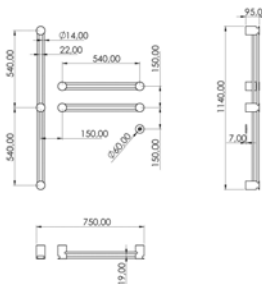

TWI058 Electric towel warmer L.600 mm and L.1140 mm with remote power button

TWI058S	Satin	$ 8,136.80
TWI058L	Polish	$ 9,438.80
TWI058BKS	Satin black	$ 12,611.20
TWI058PGS	Satin rose gold	$ 12,611.20
TWI058LGS	Light gold satin	$ 12,611.20
TWI058GDS	Satin gold	$ 12,611.20
TWI058BKL	Black polish	$ 14,630.00
TWI058PGL	Polish rose gold	$ 14,630.00
TWI058LGL	Light gold polish	$ 14,630.00
TWI058GDL	Polish gold	$ 14,630.00
INC154	Obligatory Built-In Part	$ 1,030.40