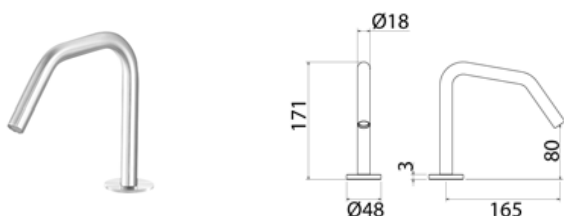

CAN022 Fixed top-mounted basin spout

CAN022S	Satin	$ 680.68
CAN022L	Polish	$ 782.60
CAN022BKS	Satin black	$ 1,088.92
CAN022PGS	Satin rose gold	$ 1,088.92
CAN022LGS	Light gold satin	$ 1,088.92
CAN022GDS	Satin gold	$ 1,088.92
CAN022BKL	Black polish	$ 1,191.12
CAN022PGL	Polish rose gold	$ 1,191.12
CAN022LGL	Light gold polish	$ 1,191.12
CAN022GDL	Polish gold	$ 1,191.12