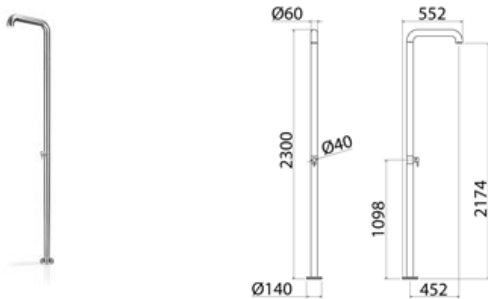

OUT005 Freestanding outdoor shower in AISI 316L with mixer

OUT005S	Satin	$ 5,787.60
OUT005L	Polish	$ 6,482.00
OUT005BKS	Satin black	$ 9,260.16
OUT005PGS	Satin rose gold	$ 9,260.16
OUT005LGS	Light gold satin	$ 9,260.16
OUT005GDS	Satin gold	$ 9,260.16
OUT005BKL	Black polish	$ 10,128.16
OUT005PGL	Polish rose gold	$ 10,128.16
OUT005LGL	Light gold polish	$ 10,128.16
OUT005GDL	Polish gold	$ 10,128.16
BOX015	Obligatory Built-In Part	$ 896.84