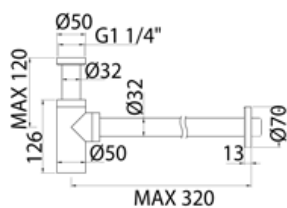

ACC011 Stainless steel Siphon

ACC011S	Satin	$ 633.08
ACC011L	Polish	$ 728.00
ACC011BKS	Satin black	$ 1,012.76
ACC011PGS	Satin rose gold	$ 1,012.76
ACC011LGS	Light gold satin	$ 1,012.76
ACC011GDS	Satin gold	$ 1,012.76
ACC011BKL	Black polish	$ 1,107.68
ACC011PGL	Polish rose gold	$ 1,107.68
ACC011LGL	Light gold polish	$ 1,107.68
ACC011GDL	Polish gold	$ 1,107.68