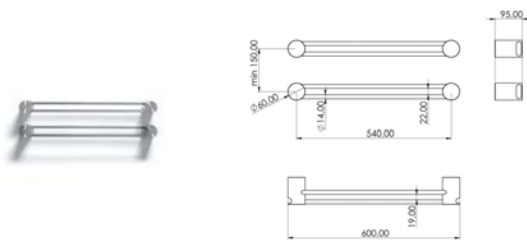

TWI002 Electric towel warmer L.600 mm

TWI002S	Satin	$ 4,284.00
TWI002L	Polish	$ 4,970.00
TWI002BKS	Satin black	$ 6,426.00
TWI002PGS	Satin rose gold	$ 6,426.00
TWI002LGS	Light gold satin	$ 6,426.00
TWI002GDS	Satin gold	$ 6,426.00
TWI002BKL	Black polish	$ 7,453.60
TWI002PGL	Polish rose gold	$ 7,453.60
TWI002LGL	Light gold polish	$ 7,453.60
TWI002GDL	Polish gold	$ 7,453.60
INC152	Obligatory Built-In Part	$ 515.20