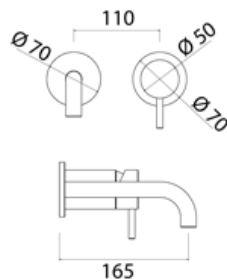

ONE340 Wall-mounted mixer for basin

ONE340S	Satin	$ 652.12
ONE340L	Polish	$ 730.24
ONE340BKS	Satin black	$ 1,043.28
ONE340PGS	Satin rose gold	$ 1,043.28
ONE340LGS	Light gold satin	$ 1,043.28
ONE340GDS	Satin gold	$ 1,043.28
ONE340BKL	Black polish	$ 1,141.00
ONE340PGL	Polish rose gold	$ 1,141.00
ONE340LGL	Light gold polish	$ 1,141.00
ONE340GDL	Polish gold	$ 1,141.00
INC004	Obligatory Built-In Part	$ 1,030.40