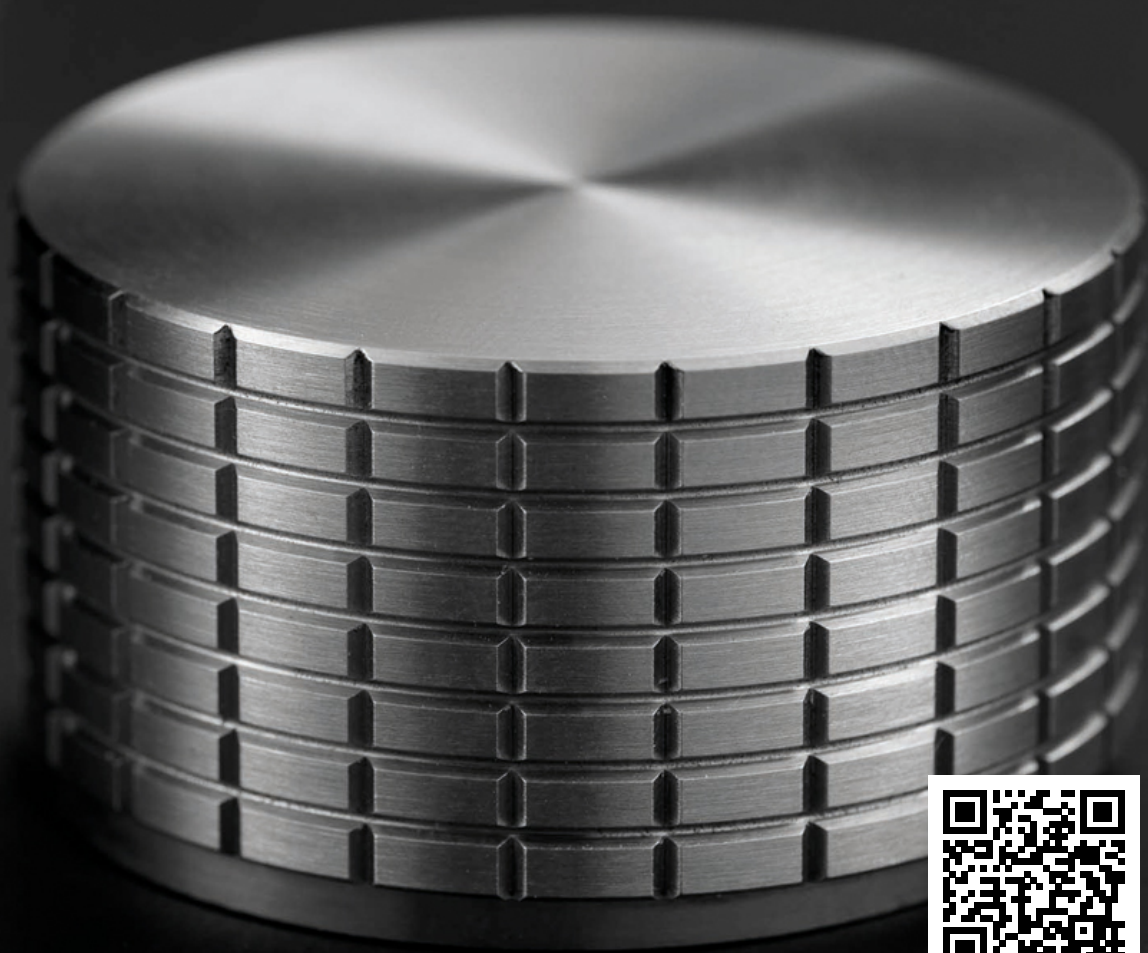

ROUND

KRONOS

KRO001 Top-mounted mixer for basin

KRO001S	Satin	\$ 1,297.52
KRO001L	Polish	\$ 1,492.12
KRO001BKS	Satin black	\$ 2,011.24
KRO001PGS	Satin rose gold	\$ 2,011.24
KRO001LGS	Light gold satin	\$ 2,011.24
KRO001GDS	Satin gold	\$ 2,011.24
KRO001BKL	Black polish	\$ 2,205.84
KRO001PGL	Polish rose gold	\$ 2,205.84
KRO001LGL	Light gold polish	\$ 2,205.84
KRO001GDL	Polish gold	\$ 2,205.84