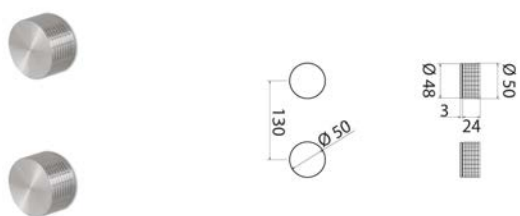

KRO314 Hydro progressive mixer with 2-ways-diverter

KRO314S	Satin	$ 1,087.80
KRO314L	Polish	$ 1,250.76
KRO314BKS	Satin black	$ 1,685.88
KRO314PGS	Satin rose gold	$ 1,685.88
KRO314LGS	Light gold satin	$ 1,685.88
KRO314GDS	Satin gold	$ 1,685.88
KRO314BKL	Black polish	$ 1,848.84
KRO314PGL	Polish rose gold	$ 1,848.84
KRO314LGL	Light gold polish	$ 1,848.84
KRO314GDL	Polish gold	$ 1,848.84
INC045	Obligatory Built-In Part	$ 1,163.96