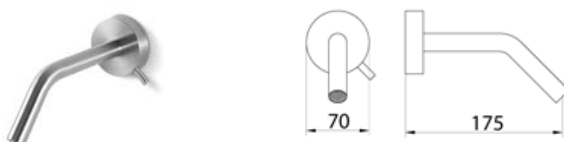

RND032 Wall-mounted mixer for basin

RND032S	Satin	$ 1,895.32
RND032L	Polish	$ 2,122.68
RND032BKS	Satin black	$ 2,842.84
RND032PGS	Satin rose gold	$ 2,842.84
RND032LGS	Light gold satin	$ 2,842.84
RND032GDS	Satin gold	$ 2,842.84
RND032BKL	Black polish	$ 3,127.32
RND032PGL	Polish rose gold	$ 3,127.32
RND032LGL	Light gold polish	$ 3,127.32
RND032GDL	Polish gold	$ 3,127.32
INC061	Obligatory Built-In Part	$ 594.72

ROUND