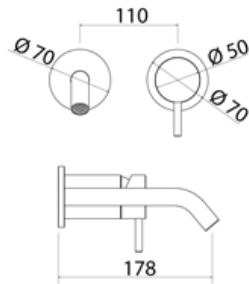

ONE335 Wall-mounted mixer for basin

ONE335S	Satin	$ 680.68
ONE335L	Polish	$ 762.44
ONE335BKS	Satin black	$ 1,088.92
ONE335PGS	Satin rose gold	$ 1,088.92
ONE335LGS	Light gold satin	$ 1,088.92
ONE335GDS	Satin gold	$ 1,088.92
ONE335BKL	Black polish	$ 1,191.12
ONE335PGL	Polish rose gold	$ 1,191.12
ONE335LGL	Light gold polish	$ 1,191.12
ONE335GDL	Polish gold	$ 1,191.12
INC004	Obligatory Built-In Part	$ 1,030.40