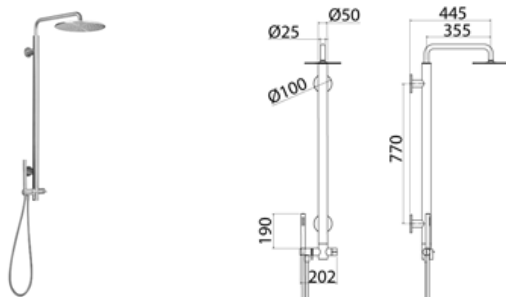

INS050 Shower set with shower hand (Shower head not included)

INS050S	Satin	$ 5,771.64
INS050S.W	Satin with white insert	$ 6,162.80
INS050S.B	Satin with black insert	$ 6,162.80
INS050S.R	Satin with red insert	$ 6,162.80
INS050S.C	Satin with cedar yellow insert	$ 6,162.80
INS050S.A	Satin with light blue insert	$ 6,162.80
INS050L	Polish	$ 6,637.40
INS050L.W	Polish with white insert	$ 7,087.08
INS050L.B	Polish with black insert	$ 7,087.08
INS050L.R	Polish with red insert	$ 7,087.08
INS050L.C	Polish with grape green insert	$ 7,087.08