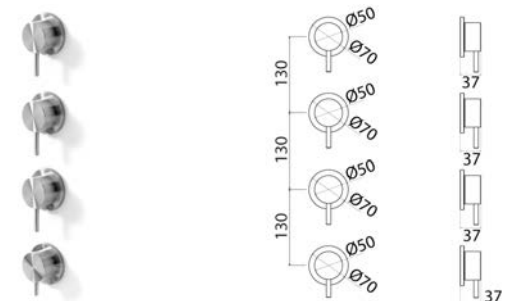

ONE273 Thermostatic mixer with 3 open/close taps

ONE273S	Satin	$ 2,130.80
ONE273L	Polish	$ 2,448.60
ONE273BKS	Satin black	$ 3,195.92
ONE273PGS	Satin rose gold	$ 3,195.92
ONE273LGS	Light gold satin	$ 3,195.92
ONE273GDS	Satin gold	$ 3,195.92
ONE273BKL	Black polish	$ 3,673.04
ONE273PGL	Polish rose gold	$ 3,673.04
ONE273LGL	Light gold polish	$ 3,673.04
ONE273GDL	Polish gold	$ 3,673.04
INC027	Obligatory Built-In Part	$ 2,617.16