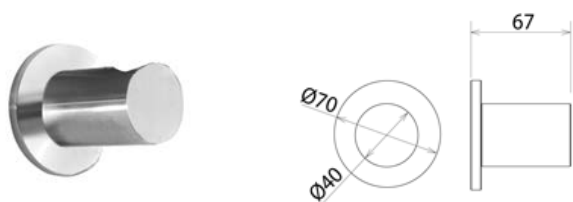

ACC023 Shower-hand holder without water connection

ACC023S	Satin	$ 372.12
ACC023L	Polish	$ 428.12
ACC023BKS	Satin black	$ 595.56
ACC023PGS	Satin rose gold	$ 595.56
ACC023LGS	Light gold satin	$ 595.56
ACC023GDS	Satin gold	$ 595.56
ACC023BKL	Black polish	$ 651.28
ACC023PGL	Polish rose gold	$ 651.28
ACC023LGL	Light gold polish	$ 651.28
ACC023GDL	Polish gold	$ 651.28