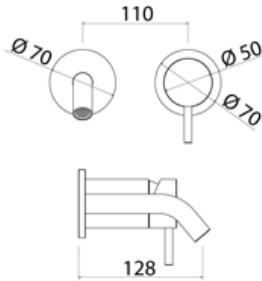

ONE334 Wall-mounted mixer for basin

ONE334S	Satin	$ 642.60
ONE334L	Polish	$ 719.60
ONE334BKS	Satin black	$ 1,027.88
ONE334PGS	Satin rose gold	$ 1,027.88
ONE334LGS	Light gold satin	$ 1,027.88
ONE334GDS	Satin gold	$ 1,027.88
ONE334BKL	Black polish	$ 1,124.20
ONE334PGL	Polish rose gold	$ 1,124.20
ONE334LGL	Light gold polish	$ 1,124.20
ONE334GDL	Polish gold	$ 1,124.20
INC004	Obligatory Built-In Part	$ 1,030.40