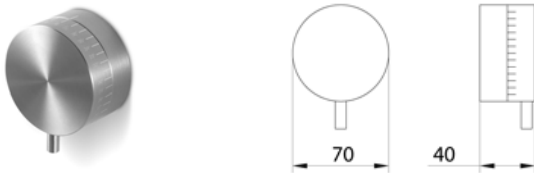

RND110 Thermostatic mixer

RND110S	Satin	$ 499.52
RND110L	Polish	$ 559.44
RND110BKS	Satin black	$ 749.00
RND110PGS	Satin rose gold	$ 749.00
RND110LGS	Light gold satin	$ 749.00
RND110GDS	Satin gold	$ 749.00
RND110BKL	Black polish	$ 824.04
RND110PGL	Polish rose gold	$ 824.04
RND110LGL	Light gold polish	$ 824.04
RND110GDL	Polish gold	$ 824.04
INC065	Obligatory Built-In Part	$ 1,332.52