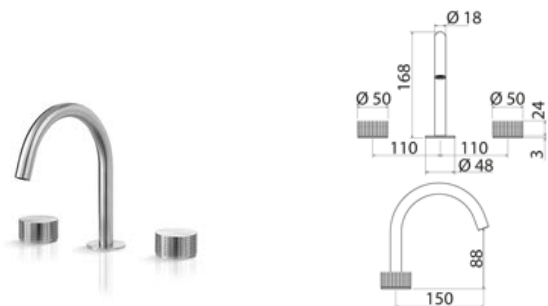

KRO201 Three-hole mixer for washbasin with spout

KRO201S	Satin	$ 2,722.16
KRO201L	Polish	$ 3,130.40
KRO201BKS	Satin black	$ 4,219.32
KRO201PGS	Satin rose gold	$ 4,219.32
KRO201LGS	Light gold satin	$ 4,219.32
KRO201GDS	Satin gold	$ 4,219.32
KRO201BKL	Black polish	$ 4,627.56
KRO201PGL	Polish rose gold	$ 4,627.56
KRO201LGL	Light gold polish	$ 4,627.56
KRO201GDL	Polish gold	$ 4,627.56