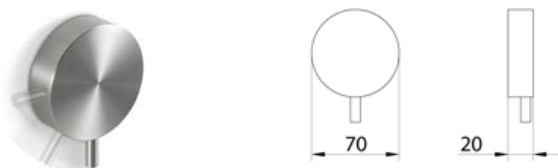

RND207 Open/close tap with 1/2" gas connections. Hot water

RND207S	Satin	$ 1,093.96
RND207L	Polish	$ 1,224.44
RND207BKS	Satin black	$ 1,698.20
RND207PGS	Satin rose gold	$ 1,698.20
RND207LGS	Light gold satin	$ 1,698.20
RND207GDS	Satin gold	$ 1,698.20
RND207BKL	Black polish	$ 1,904.84
RND207PGL	Polish rose gold	$ 1,904.84
RND207LGL	Light gold polish	$ 1,904.84
RND207GDL	Polish gold	$ 1,904.84
INC017	Obligatory Built-In Part	$ 423.08