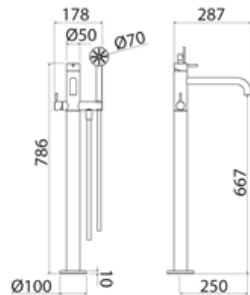

ONE072 Column mixer for bathtub with shower hand DOC008

ONE072S	Satin	$ 4,057.76
ONE072L	Polish	$ 4,544.68
ONE072BKS	Satin black	$ 6,492.36
ONE072PGS	Satin rose gold	$ 6,492.36
ONE072LGS	Light gold satin	$ 6,492.36
ONE072GDS	Satin gold	$ 6,492.36
ONE072BKL	Black polish	$ 7,100.80
ONE072PGL	Polish rose gold	$ 7,100.80
ONE072LGL	Light gold polish	$ 7,100.80
ONE072GDL	Polish gold	$ 7,100.80
BOX005	Obligatory Built-In Part	$ 833.28