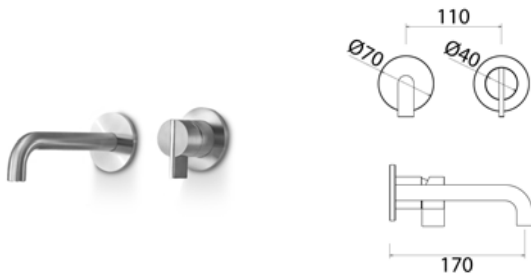

INS340 Wall-mounted mixer for basin

INS340S	Satin	$ 598.08
INS340S.W	Satin with white insert	$ 718.76
INS340S.B	Satin with black insert	$ 718.76
INS340S.R	Satin with red insert	$ 718.76
INS340S.C	Satin with cedar yellow insert	$ 718.76
INS340S.A	Satin with light blue insert	$ 718.76
INS340L	Polish	$ 687.68
INS340L.W	Polish with white insert	$ 826.56
INS340L.B	Polish with black insert	$ 826.56
INS340L.R	Polish with red insert	$ 826.56
INS340L.C	Polish with grape green insert	$ 826.56
INS340L.A	Polish with light blue insert	$ 826.56
INS340BKS	Satin black	$ 956.76
INS340PGS	Satin rose gold	$ 956.76
INS340LGS	Light gold satin	$ 956.76
INS340GDS	Satin gold	$ 956.76
INS340BKL	Black polish	$ 1,046.36
INS340PGL	Polish rose gold	$ 1,046.36
INS340LGL	Light gold polish	$ 1,046.36
INS340GDL	Polish gold	$ 1,046.36
INC004	Obligatory Built-In Part	$ 1,030.40