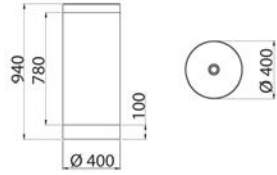

DUE001 Freestanding basin with floor drain

DUE001S.C01	Satin with White Matte ceramic	$ 11,193.28
DUE001S.C05	Satin with Black Matte ceramic	$ 11,193.28