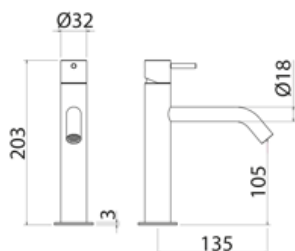

DEC302 Top-mounted mixer for basin

DEC302S	Satin	$ 833.28
DEC302L	Polish	$ 958.16
DEC302BKS	Satin black	$ 1,333.08
DEC302PGS	Satin rose gold	$ 1,333.08
DEC302LGS	Light gold satin	$ 1,333.08
DEC302GDS	Satin gold	$ 1,333.08
DEC302BKL	Black polish	$ 1,458.24
DEC302PGL	Polish rose gold	$ 1,458.24
DEC302LGL	Light gold polish	$ 1,458.24
DEC302GDL	Polish gold	$ 1,458.24