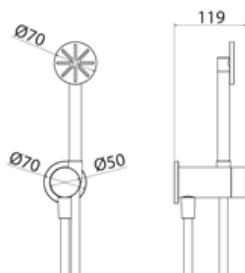

PUR112 Wall-mounted tap set for bathtub/shower with hand-shower

PUR112S	Satin	$ 2,156.00
PUR112L	Polish	$ 2,414.72
PUR112BKS	Satin black	$ 3,234.00
PUR112PGS	Satin rose gold	$ 3,234.00
PUR112LGS	Light gold satin	$ 3,234.00
PUR112GDS	Satin gold	$ 3,234.00
PUR112BKL	Black polish	$ 3,557.40
PUR112PGL	Polish rose gold	$ 3,557.40
PUR112LGL	Light gold polish	$ 3,557.40
PUR112GDL	Polish gold	$ 3,557.40
INC001	Obligatory Built-In Part	$ 346.64