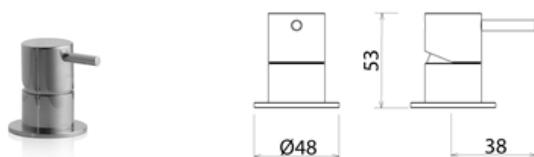

DEC106 Top mounted mono-control mixer

DEC106S	Satin	$ 769.72
DEC106L	Polish	$ 885.08
DEC106BKS	Satin black	$ 1,231.44
DEC106PGS	Satin rose gold	$ 1,231.44
DEC106LGS	Light gold satin	$ 1,231.44
DEC106GDS	Satin gold	$ 1,231.44
DEC106BKL	Black polish	$ 1,346.80
DEC106PGL	Polish rose gold	$ 1,346.80
DEC106LGL	Light gold polish	$ 1,346.80
DEC106GDL	Polish gold	$ 1,346.80