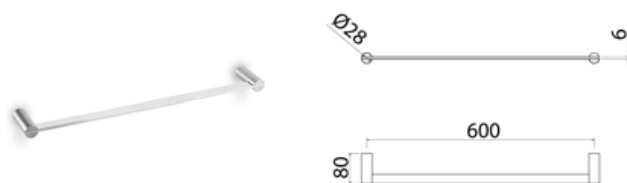

INS507 Towel-rail 600 mm

INS507S	Satin	$ 696.64
INS507L	Polish	$ 801.08
INS507BKS	Satin black	$ 1,114.40
INS507PGS	Satin rose gold	$ 1,114.40
INS507LGS	Light gold satin	$ 1,114.40
INS507GDS	Satin gold	$ 1,114.40
INS507BKL	Black polish	$ 1,218.84
INS507PGL	Polish rose gold	$ 1,218.84
INS507LGL	Light gold polish	$ 1,218.84
INS507GDL	Polish gold	$ 1,218.84