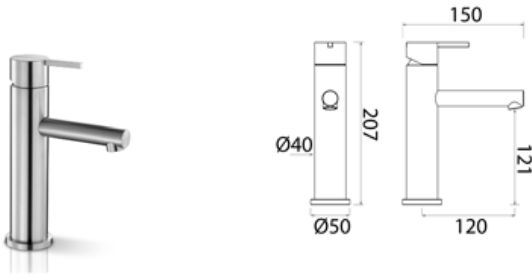

STYLO

STY001 Top-mounted mixer for basin

STY001S	Satin	\$ 1,043.28
STY001L	Polish	\$ 1,199.52
STY001BKS	Satin black	\$ 1,669.08
STY001PGS	Satin rose gold	\$ 1,669.08
STY001LGS	Light gold satin	\$ 1,669.08
STY001GDS	Satin gold	\$ 1,669.08
STY001BKL	Black polish	\$ 1,825.32
STY001PGL	Polish rose gold	\$ 1,825.32
STY001LGL	Light gold polish	\$ 1,825.32
STY001GDL	Polish gold	\$ 1,825.32