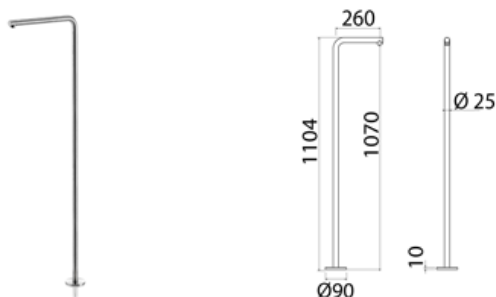

CAN053 Freestanding spout for washbasin

CAN053S	Satin	$ 1,453.48
CAN053L	Polish	$ 1,671.32
CAN053BKS	Satin black	$ 2,325.40
CAN053PGS	Satin rose gold	$ 2,325.40
CAN053LGS	Light gold satin	$ 2,325.40
CAN053GDS	Satin gold	$ 2,325.40
CAN053BKL	Black polish	$ 2,543.24
CAN053PGL	Polish rose gold	$ 2,543.24
CAN053LGL	Light gold polish	$ 2,543.24
CAN053GDL	Polish gold	$ 2,543.24
INC055	Optional Built-In Part	$ 378.56