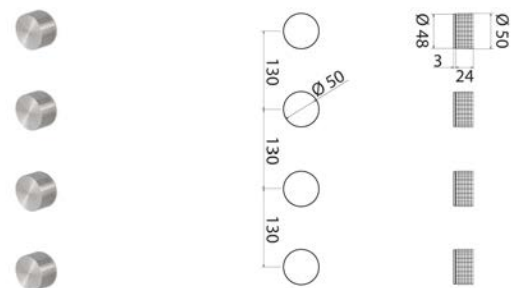

KRO317 Hydro progressive mixer with 3 open/close taps

KRO317S	Satin	$ 1,787.24
KRO317L	Polish	$ 2,055.20
KRO317BKS	Satin black	$ 2,770.04
KRO317PGS	Satin rose gold	$ 2,770.04
KRO317LGS	Light gold satin	$ 2,770.04
KRO317GDS	Satin gold	$ 2,770.04
KRO317BKL	Black polish	$ 3,038.28
KRO317PGL	Polish rose gold	$ 3,038.28
KRO317LGL	Light gold polish	$ 3,038.28
KRO317GDL	Polish gold	$ 3,038.28
INC048	Obligatory Built-In Part	$ 1,812.72

KRONOS