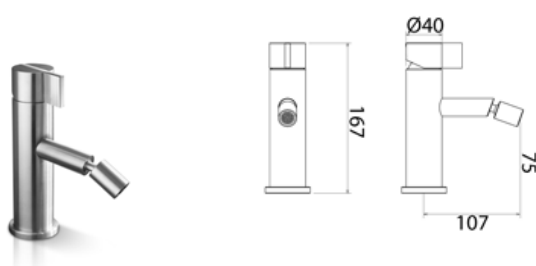

INS020 Mixer for bidet

INS020S	Satin	$ 1,151.36
INS020S.W	Satin with white insert	$ 1,240.40
INS020S.B	Satin with black insert	$ 1,240.40
INS020S.R	Satin with red insert	$ 1,240.40
INS020S.C	Satin with cedar yellow insert	$ 1,240.40
INS020S.A	Satin with light blue insert	$ 1,240.40
INS020L	Polish	$ 1,323.84
INS020L.W	Polish with white insert	$ 1,426.32
INS020L.B	Polish with black insert	$ 1,426.32
INS020L.R	Polish with red insert	$ 1,426.32
INS020L.C	Polish with grape green insert	$ 1,426.32
INS020L.A	Polish with light blue insert	$ 1,426.32
INS020BKBS	Satin black	$ 1,841.84
INS020PGS	Satin rose gold	$ 1,841.84
INS020LGS	Light gold satin	$ 1,841.84
INS020GDS	Satin gold	$ 1,841.84
INS020BKL	Black polish	$ 2,014.60
INS020PGL	Polish rose gold	$ 2,014.60
INS020LGL	Light gold polish	$ 2,014.60
INS020GDL	Polish gold	$ 2,014.60

INSERT