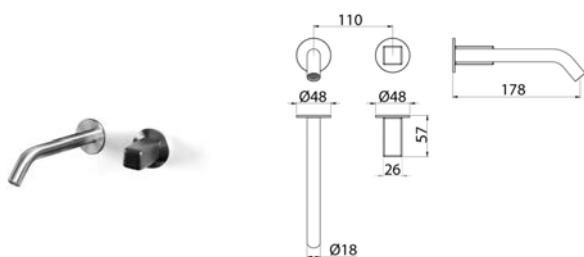

IOI142 Wall-mounted mixer for basin

IOI142S.105	Satin with black matt ceramic handle	$ 1,093.96
IOI142S.100	Satin with white brilliant ceramic handle	$ 1,093.96
IOI142S.101	Satin with white matt ceramic handle	$ 1,093.96
IOI142S.104	Satin with black brilliant ceramic handle	$ 1,093.96
IOI142S.125	Satin with red brilliant ceramic handle	$ 1,093.96
IOI142L.100	Polished with white brilliant ceramic handle	$ 1,259.44
IOI142L.101	Polished with white matt ceramic handle	$ 1,259.44
IOI142L.104	Polished with black brilliant ceramic handle	$ 1,259.44
IOI142L.105	Polished with black matt ceramic handle	$ 1,259.44
IOI142L.125	Polished with red brilliant ceramic handle	$ 1,259.44
IOI142BKS.100	Black satin with white brilliant ceramic handle	$ 1,806.28
IOI142BKS.101	Black satin with white matt ceramic handle	$ 1,806.28
IOI142BKS.104	Black satin with black brilliant ceramic handle	$ 1,806.28
IOI142BKS.105	Black satin with black matt ceramic handle	$ 1,806.28
IOI142BKS.125	Black satin with red brilliant ceramic handle	$ 1,806.28
IOI142PGS.100	Satin rose gold with white brilliant ceramic handle	$ 1,806.28
IOI142PGS.101	Satin rose gold with white matt ceramic handle	$ 1,806.28
IOI142PGS.104	Satin rose gold with black brilliant ceramic handle	$ 1,806.28
IOI142PGS.105	Satin rose gold with black matt ceramic handle	$ 1,806.28
IOI142PGS.125	Satin rose gold with red brilliant ceramic handle	$ 1,806.28
IOI142LGS.100	Satin light gold with white brilliant ceramic handle	$ 1,806.28
IOI142LGS.101	Satin light gold with white matt ceramic handle	$ 1,806.28
IOI142LGS.104	Satin light gold with black brilliant ceramic handle	$ 1,806.28
IOI142LGS.105	Satin light gold with black matt ceramic handle	$ 1,806.28
IOI142LGS.125	Satin light gold with red brilliant ceramic handle	$ 1,806.28
IOI142GDS.100	Satin gold with white brilliant ceramic handle	$ 1,806.28
IOI142GDS.101	Satin gold with white matt ceramic handle	$ 1,806.28
IOI142GDS.104	Satin gold with black brilliant ceramic handle	$ 1,806.28
IOI142GDS.105	Satin gold with black matt ceramic handle	$ 1,806.28
IOI142GDS.125	Satin gold with red brilliant ceramic handle	$ 1,806.28
IOI142BKL.100	Black polished with white brilliant ceramic handle	$ 2,076.76
IOI142BKL.101	Black polished with white matt ceramic handle	$ 2,076.76
IOI142BKL.104	Black polished with black brilliant ceramic handle	$ 2,076.76
IOI142BKL.105	Black polished with black matt ceramic handle	$ 2,076.76
IOI142BKL.125	Black polished with red brilliant ceramic handle	$ 2,076.76
IOI142PGL.100	Polished rose gold with white brilliant ceramic handle	$ 2,076.76
IOI142PGL.101	Polished rose gold with white matt ceramic handle	$ 2,076.76
IOI142PGL.104	Polished rose gold with black brilliant ceramic handle	$ 2,076.76
IOI142PGL.105	Polished rose gold with black matt ceramic handle	$ 2,076.76
IOI142PGL.125	Polished rose gold with red brilliant ceramic handle	$ 2,076.76
IOI142LGL.100	Polished light gold with white brilliant ceramic handle	$ 2,076.76
IOI142LGL.101	Polished light gold with white matt ceramic handle	$ 2,076.76
IOI142LGL.104	Polished light gold with black brilliant ceramic handle	$ 2,076.76
IOI142LGL.105	Polished light gold with black matt ceramic handle	$ 2,076.76
IOI142LGL.125	Polished light gold with red brilliant ceramic handle	$ 2,076.76
IOI142GDL.100	Polished gold with white brilliant ceramic handle	$ 2,076.76
IOI142GDL.101	Polished gold with white matt ceramic handle	$ 2,076.76
IOI142GDL.104	Polished gold with black brilliant ceramic handle	$ 2,076.76
IOI142GDL.105	Polished gold with black matt ceramic handle	$ 2,076.76
IOI142GDL.125	Polished gold with red brilliant ceramic handle	$ 2,076.76
INC040	Obligatory Built-In Part	$ 1,106.84