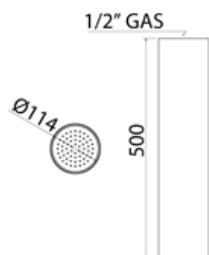

PUR300 Ceiling-mounted adjustable shower head

PUR300S	Satin	$ 1,443.96
PUR300L	Polish	$ 1,660.40
PUR300BKS	Satin black	$ 2,310.00
PUR300PGS	Satin rose gold	$ 2,310.00
PUR300LGS	Light gold satin	$ 2,310.00
PUR300GDS	Satin gold	$ 2,310.00
PUR300BKL	Black polish	$ 2,526.72
PUR300PGL	Polish rose gold	$ 2,526.72
PUR300LGL	Light gold polish	$ 2,526.72
PUR300GDL	Polish gold	$ 2,526.72