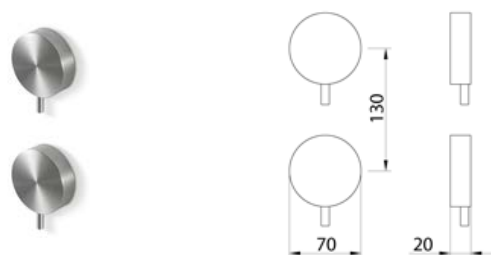

RND260 Hydro progressive mixer with 2-ways-diverter

RND260S	Satin	$ 1,227.52
RND260L	Polish	$ 1,373.96
RND260BKS	Satin black	$ 1,965.32
RND260PGS	Satin rose gold	$ 1,965.32
RND260LGS	Light gold satin	$ 1,965.32
RND260GDS	Satin gold	$ 1,965.32
RND260BKL	Black polish	$ 2,200.52
RND260PGL	Polish rose gold	$ 2,200.52
RND260LGL	Light gold polish	$ 2,200.52
RND260GDL	Polish gold	$ 2,200.52
INC045	Obligatory Built-In Part	$ 1,163.96

ROUND