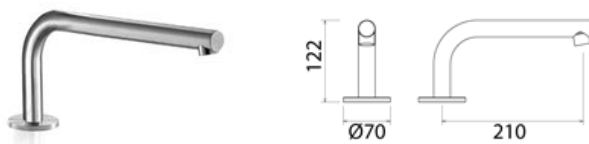

CAN034 Top-mounted bathtub spout

CAN034S	Satin	$ 747.32
CAN034L	Polish	$ 859.60
CAN034BKS	Satin black	$ 1,195.88
CAN034PGS	Satin rose gold	$ 1,195.88
CAN034LGS	Light gold satin	$ 1,195.88
CAN034GDS	Satin gold	$ 1,195.88
CAN034BKL	Black polish	$ 1,307.88
CAN034PGL	Polish rose gold	$ 1,307.88
CAN034LGL	Light gold polish	$ 1,307.88
CAN034GDL	Polish gold	$ 1,307.88