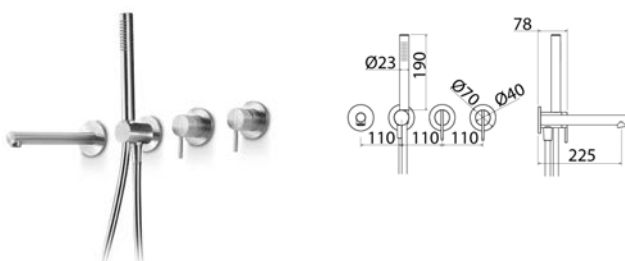

STY330 Bathtub set with mixer, diverter, spout and shower-hand

STY330S	Satin	$ 1,644.16
STY330L	Polish	$ 1,890.84
STY330BKS	Satin black	$ 2,630.60
STY330PGS	Satin rose gold	$ 2,630.60
STY330LGS	Light gold satin	$ 2,630.60
STY330GDS	Satin gold	$ 2,630.60
STY330BKL	Black polish	$ 2,877.28
STY330PGL	Polish rose gold	$ 2,877.28
STY330LGL	Light gold polish	$ 2,877.28
STY330GDL	Polish gold	$ 2,877.28
INC306	Obligatory Built-In Part	$ 1,523.20