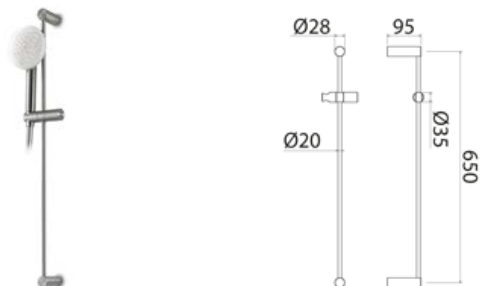

ACC020 Extensible shower column

ACC020S	Satin	$ 1,157.52
ACC020L	Polish	$ 1,331.40
ACC020BKS	Satin black	$ 1,852.20
ACC020PGS	Satin rose gold	$ 1,852.20
ACC020LGS	Light gold satin	$ 1,852.20
ACC020GDS	Satin gold	$ 1,852.20
ACC020BKL	Black polish	$ 2,025.80
ACC020PGL	Polish rose gold	$ 2,025.80
ACC020LGL	Light gold polish	$ 2,025.80
ACC020GDL	Polish gold	$ 2,025.80