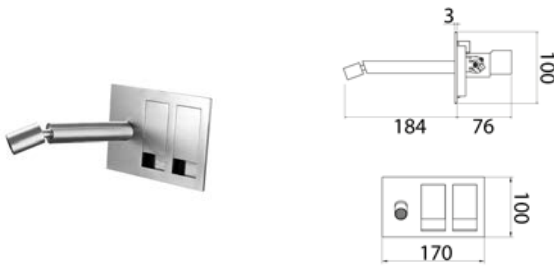

TOK022 Wall-mounted mixer for bidet

TOK022S	Satin	$ 2,089.36
TOK022L	Polish	$ 2,402.68
TOK022BKS	Satin black	$ 3,342.92
TOK022PGS	Satin rose gold	$ 3,342.92
TOK022LGS	Light gold satin	$ 3,342.92
TOK022GDS	Satin gold	$ 3,342.92
TOK022BKL	Black polish	$ 3,656.24
TOK022PGL	Polish rose gold	$ 3,656.24
TOK022LGL	Light gold polish	$ 3,656.24
TOK022GDL	Polish gold	$ 3,656.24
BOX003	Obligatory Built-In Part	$ 661.64