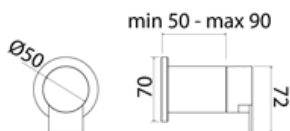

TEK404 Three way diverter

TEK404S	Satin	$ 667.80
TEK404L	Polish	$ 901.60
TEK404BKS	Satin black	$ 1,602.72
TEK404PGS	Satin rose gold	$ 1,602.72
TEK404LGS	Light gold satin	$ 1,602.72
TEK404GDS	Satin gold	$ 1,602.72
TEK404BKL	Black polish	$ 1,836.52
TEK404PGL	Polish rose gold	$ 1,836.52
TEK404LGL	Light gold polish	$ 1,836.52
TEK404GDL	Polish gold	$ 1,836.52
INC010	Obligatory Built-In Part	$ 890.68

TEK