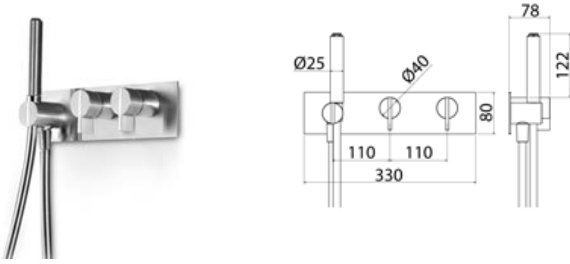

INS222 Bathtub / shower tap set with shower hand

INS222S	Satin	$ 2,763.60
INS222S.W	Satin with white insert	$ 3,078.32
INS222S.B	Satin with black insert	$ 3,078.32
INS222S.R	Satin with red insert	$ 3,078.32
INS222S.C	Satin with cedar yellow insert	$ 3,078.32
INS222S.A	Satin with light blue insert	$ 3,078.32
INS222L	Polish	$ 3,178.00
INS222L.W	Polish with white insert	$ 3,540.04
INS222L.B	Polish with black insert	$ 3,540.04
INS222L.R	Polish with red insert	$ 3,540.04
INS222L.C	Polish with grape green insert	$ 3,540.04
INS222L.A	Polish with light blue insert	$ 3,540.04
INS222BKBS	Satin black	$ 4,421.48
INS222PGS	Satin rose gold	$ 4,421.48
INS222LGS	Light gold satin	$ 4,421.48
INS222GDS	Satin gold	$ 4,421.48
INS222BKL	Black polish	$ 4,835.88
INS222PGL	Polish rose gold	$ 4,835.88
INS222LGL	Light gold polish	$ 4,835.88
INS222GDL	Polish gold	$ 4,835.88
BOX014	Obligatory Built-In Part	$ 776.16