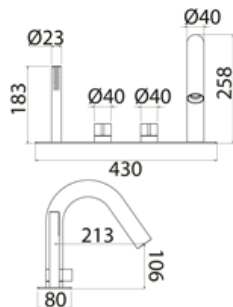

INS208 Mixer for bathtub's edge with spout

INS208S	Satin	$ 2,912.84
INS208S.W	Satin with white insert	$ 3,148.32
INS208S.B	Satin with black insert	$ 3,148.32
INS208S.R	Satin with red insert	$ 3,148.32
INS208S.C	Satin with cedar yellow insert	$ 3,148.32
INS208S.A	Satin with light blue insert	$ 3,148.32
INS208L	Polish	$ 3,349.92
INS208L.W	Polish with white insert	$ 3,620.40
INS208L.B	Polish with black insert	$ 3,620.40
INS208L.R	Polish with red insert	$ 3,620.40
INS208L.C	Polish with grape green insert	$ 3,620.40
INS208L.A	Polish with light blue insert	$ 3,620.40
INS208BKS	Satin black	$ 4,660.60