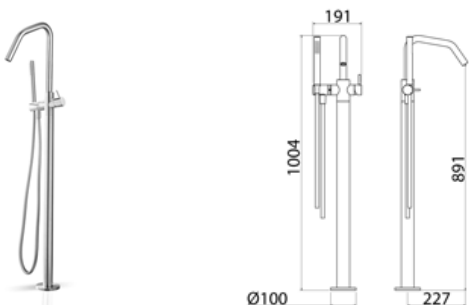

DEC080 Column mixer for bathtub with shower hand

DEC080S	Satin	$ 5,762.12
DEC080L	Polish	$ 6,626.48
DEC080BKS	Satin black	$ 9,219.28
DEC080PGS	Satin rose gold	$ 9,219.28
DEC080LGS	Light gold satin	$ 9,219.28
DEC080GDS	Satin gold	$ 9,219.28
DEC080BKL	Black polish	$ 10,083.64
DEC080PGL	Polish rose gold	$ 10,083.64
DEC080LGL	Light gold polish	$ 10,083.64
DEC080GDL	Polish gold	$ 10,083.64
BOX005	Obligatory Built-In Part	$ 833.28