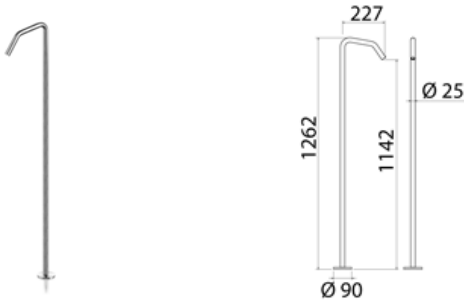

CAN051 Freestanding spout for washbasin

CAN051S	Satin	$ 1,389.64
CAN051L	Polish	$ 1,598.24
CAN051BKS	Satin black	$ 2,223.48
CAN051PGS	Satin rose gold	$ 2,223.48
CAN051LGS	Light gold satin	$ 2,223.48
CAN051GDS	Satin gold	$ 2,223.48
CAN051BKL	Black polish	$ 2,432.08
CAN051PGL	Polish rose gold	$ 2,432.08
CAN051LGL	Light gold polish	$ 2,432.08
CAN051GDL	Polish gold	$ 2,432.08
INC055	Optional Built-In Part	$ 378.56