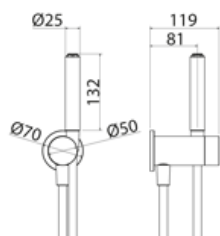

PUR111 Wall-mounted tap set for bathtub/shower with hand-shower

PUR111S	Satin	$ 1,908.20
PUR111L	Polish	$ 2,136.96
PUR111BKS	Satin black	$ 2,862.16
PUR111PGS	Satin rose gold	$ 2,862.16
PUR111LGS	Light gold satin	$ 2,862.16
PUR111GDS	Satin gold	$ 2,862.16
PUR111BKL	Black polish	$ 3,148.32
PUR111PGL	Polish rose gold	$ 3,148.32
PUR111LGL	Light gold polish	$ 3,148.32
PUR111GDL	Polish gold	$ 3,148.32
INC001	Obligatory Built-In Part	$ 346.64