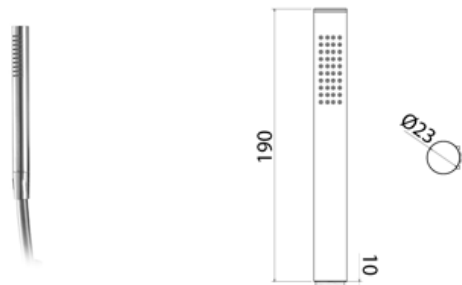

DOC001 Shower hand

DOC001S	Satin	$ 327.60
DOC001L	Polish	$ 376.88
DOC001BKS	Satin black	$ 524.16
DOC001PGS	Satin rose gold	$ 524.16
DOC001LGS	Light gold satin	$ 524.16
DOC001GDS	Satin gold	$ 524.16
DOC001BKL	Black polish	$ 573.44
DOC001PGL	Polish rose gold	$ 573.44
DOC001LGL	Light gold polish	$ 573.44
DOC001GDL	Polish gold	$ 573.44