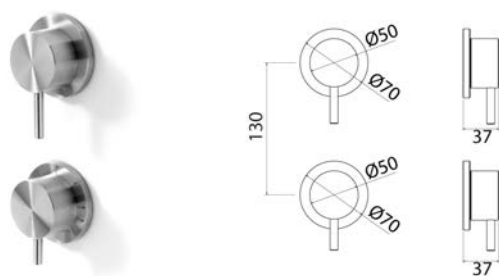

ONE271 Thermostatic mixer with 1 open/close tap

ONE271S	Satin	$ 1,246.56
ONE271L	Polish	$ 1,434.16
ONE271BKS	Satin black	$ 1,994.72
ONE271PGS	Satin rose gold	$ 1,994.72
ONE271LGS	Light gold satin	$ 1,994.72
ONE271GDS	Satin gold	$ 1,994.72
ONE271BKL	Black polish	$ 2,293.76
ONE271PGL	Polish rose gold	$ 2,293.76
ONE271LGL	Light gold polish	$ 2,293.76
ONE271GDL	Polish gold	$ 2,293.76
INC025	Obligatory Built-In Part	$ 1,952.72