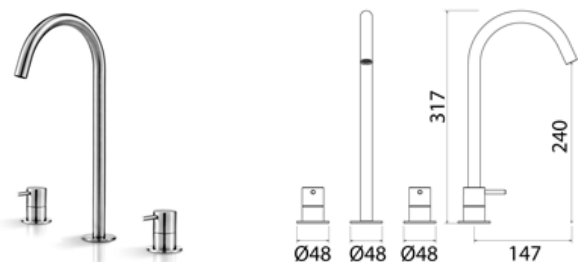

DEC213 Three-hole mixer for washbasin with spout

DEC213S	Satin	$ 2,442.44
DEC213L	Polish	$ 2,808.68
DEC213BKS	Satin black	$ 3,907.68
DEC213PGS	Satin rose gold	$ 3,907.68
DEC213LGS	Light gold satin	$ 3,907.68
DEC213GDS	Satin gold	$ 3,907.68
DEC213BKL	Black polish	$ 4,273.92
DEC213PGL	Polish rose gold	$ 4,273.92
DEC213LGL	Light gold polish	$ 4,273.92
DEC213GDL	Polish gold	$ 4,273.92

DECO