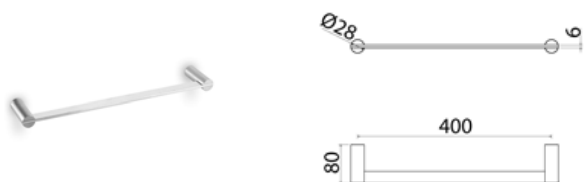

INS506 Towel-rail 400 mm

INS506S	Satin	$ 642.60
INS506L	Polish	$ 738.92
INS506BKS	Satin black	$ 1,027.88
INS506PGS	Satin rose gold	$ 1,027.88
INS506LGS	Light gold satin	$ 1,027.88
INS506GDS	Satin gold	$ 1,027.88
INS506BKL	Black polish	$ 1,124.20
INS506PGL	Polish rose gold	$ 1,124.20
INS506LGL	Light gold polish	$ 1,124.20
INS506GDL	Polish gold	$ 1,124.20