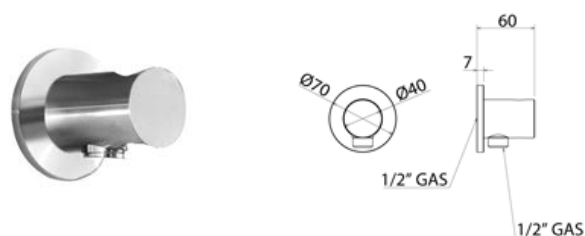

ACC022 Shower-hand holder with water connections

ACC022S	Satin	$ 737.80
ACC022L	Polish	$ 848.68
ACC022BKS	Satin black	$ 1,180.48
ACC022PGS	Satin rose gold	$ 1,180.48
ACC022LGS	Light gold satin	$ 1,180.48
ACC022GDS	Satin gold	$ 1,180.48
ACC022BKL	Black polish	$ 1,291.08
ACC022PGL	Polish rose gold	$ 1,291.08
ACC022LGL	Light gold polish	$ 1,291.08
ACC022GDL	Polish gold	$ 1,291.08
INC055	Optional Built-In Part	$ 378.56