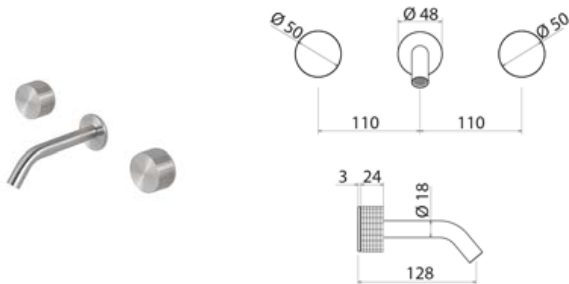

KRO181 Wall-mounted mixer for basin

KRO181S	Satin	$ 954.24
KRO181L	Polish	$ 1,097.32
KRO181BKS	Satin black	$ 1,478.68
KRO181PGS	Satin rose gold	$ 1,478.68
KRO181LGS	Light gold satin	$ 1,478.68
KRO181GDS	Satin gold	$ 1,478.68
KRO181BKL	Black polish	$ 1,622.04
KRO181PGL	Polish rose gold	$ 1,622.04
KRO181LGL	Light gold polish	$ 1,622.04
KRO181GDL	Polish gold	$ 1,622.04
INC041	Obligatory Built-In Part	$ 1,151.36