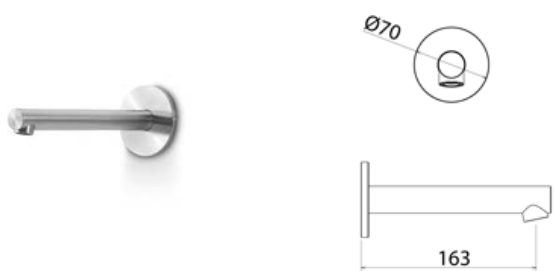

CAN251 Wall spout for bathtub

CAN251S	Satin	$ 807.80
CAN251L	Polish	$ 929.04
CAN251BKS	Satin black	$ 1,292.48
CAN251PGS	Satin rose gold	$ 1,292.48
CAN251LGS	Light gold satin	$ 1,292.48
CAN251GDS	Satin gold	$ 1,292.48
CAN251BKL	Black polish	$ 1,413.72
CAN251PGL	Polish rose gold	$ 1,413.72
CAN251LGL	Light gold polish	$ 1,413.72
CAN251GDL	Polish gold	$ 1,413.72
INC055	Optional Built-In Part	$ 378.56