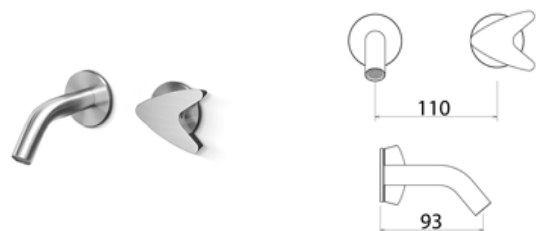

ARW140 Wall-mounted mixer for basin

ARW140S	Satin	$ 979.44
ARW140L	Polish	$ 1,097.04
ARW140BKS	Satin black	$ 1,469.16
ARW140PGS	Satin rose gold	$ 1,469.16
ARW140LGS	Light gold satin	$ 1,469.16
ARW140GDS	Satin gold	$ 1,469.16
ARW140BKL	Black polish	$ 1,616.16
ARW140PGL	Polish rose gold	$ 1,616.16
ARW140LGL	Light gold polish	$ 1,616.16
ARW140GDL	Polish gold	$ 1,616.16
INC040	Obligatory Built-In Part	$ 1,106.84