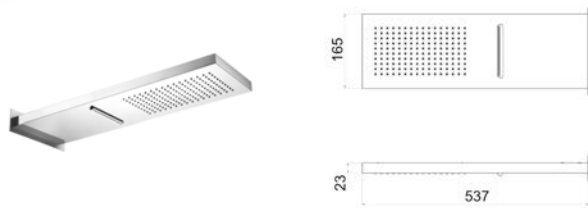

SOF016 Rainfall and waterfall shower head

SOF016S	Satin	$ 4,576.04
SOF016L	Polish	$ 5,262.32
SOF016BKS	Satin black	$ 7,321.44
SOF016PGS	Satin rose gold	$ 7,321.44
SOF016LGS	Light gold satin	$ 7,321.44
SOF016BKL	Black polish	$ 8,008.00
SOF016PGL	Polish rose gold	$ 8,008.00
SOF016LGL	Light gold polish	$ 8,008.00