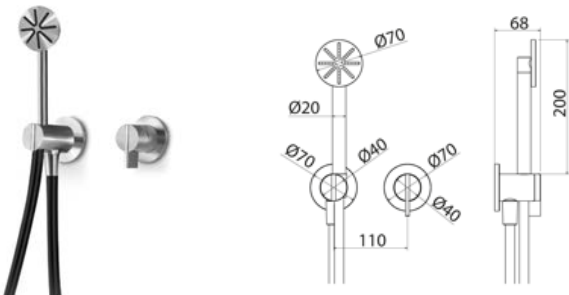

INS326 Mixer for bathtub / shower with shower hand

INS326S	Satin	$ 1,609.16
INS326S.W	Satin with white insert	$ 1,730.12
INS326S.B	Satin with black insert	$ 1,730.12
INS326S.R	Satin with red insert	$ 1,730.12
INS326S.C	Satin with cedar yellow insert	$ 1,730.12
INS326S.A	Satin with light blue insert	$ 1,730.12
INS326L	Polish	$ 1,850.52
INS326L.W	Polish with white insert	$ 1,989.40
INS326L.B	Polish with black insert	$ 1,989.40
INS326L.R	Polish with red insert	$ 1,989.40
INS326L.C	Polish with grape green insert	$ 1,989.40