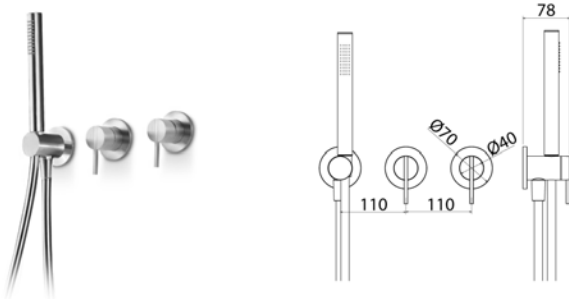

STY325 Bathtub / shower tap set with shower hand

STY325S	Satin	$ 1,504.16
STY325L	Polish	$ 1,729.84
STY325BKS	Satin black	$ 2,406.60
STY325PGS	Satin rose gold	$ 2,406.60
STY325LGS	Light gold satin	$ 2,406.60
STY325GDS	Satin gold	$ 2,406.60
STY325BKL	Black polish	$ 2,632.28
STY325PGL	Polish rose gold	$ 2,632.28
STY325LGL	Light gold polish	$ 2,632.28
STY325GDL	Polish gold	$ 2,632.28
INC305	Obligatory Built-In Part	$ 1,383.48