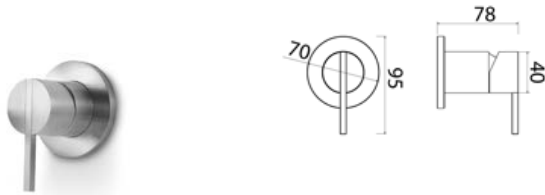

STY401 Wall-mounted mono-control mixer

STY401S	Satin	$ 337.12
STY401L	Polish	$ 469.00
STY401BKS	Satin black	$ 861.84
STY401PGS	Satin rose gold	$ 861.84
STY401LGS	Light gold satin	$ 861.84
STY401GDS	Satin gold	$ 861.84
STY401BKL	Black polish	$ 995.40
STY401PGL	Polish rose gold	$ 995.40
STY401LGL	Light gold polish	$ 995.40
STY401GDL	Polish gold	$ 995.40
INC008	Obligatory Built-In Part	$ 540.68