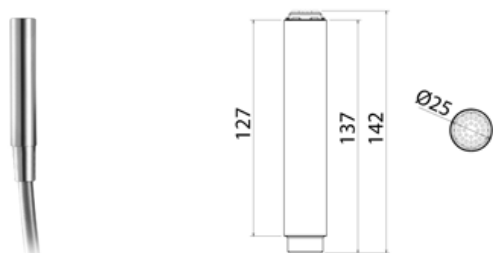

DOC003 Shower hand

DOC003S	Satin	$ 327.60
DOC003L	Polish	$ 376.88
DOC003BKS	Satin black	$ 524.16
DOC003PGS	Satin rose gold	$ 524.16
DOC003LGS	Light gold satin	$ 524.16
DOC003GDS	Satin gold	$ 524.16
DOC003BKL	Black polish	$ 573.44
DOC003PGL	Polish rose gold	$ 573.44
DOC003LGL	Light gold polish	$ 573.44
DOC003GDL	Polish gold	$ 573.44