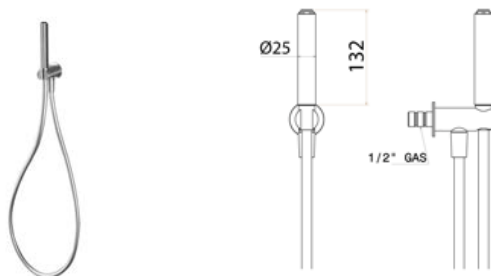

DEC451 Shower-hand with water connection and hose

DEC451S	Satin	$ 1,004.92
DEC451L	Polish	$ 1,155.84
DEC451BKS	Satin black	$ 1,608.04
DEC451PGS	Satin rose gold	$ 1,608.04
DEC451LGS	Light gold satin	$ 1,608.04
DEC451GDS	Satin gold	$ 1,608.04
DEC451BKL	Black polish	$ 1,758.68
DEC451PGL	Polish rose gold	$ 1,758.68
DEC451LGL	Light gold polish	$ 1,758.68
DEC451GDL	Polish gold	$ 1,758.68
INC055	Optional Built-In Part	$ 378.56