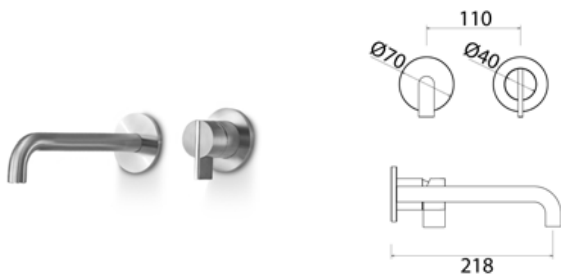

INS341 Wall-mounted mixer for basin

INS341S	Satin	$ 655.20
INS341S.W	Satin with white insert	$ 772.80
INS341S.B	Satin with black insert	$ 772.80
INS341S.R	Satin with red insert	$ 772.80
INS341S.C	Satin with cedar yellow insert	$ 772.80
INS341S.A	Satin with light blue insert	$ 772.80
INS341L	Polish	$ 753.48
INS341L.W	Polish with white insert	$ 888.72
INS341L.B	Polish with black insert	$ 888.72
INS341L.R	Polish with red insert	$ 888.72
INS341L.C	Polish with grape green insert	$ 888.72