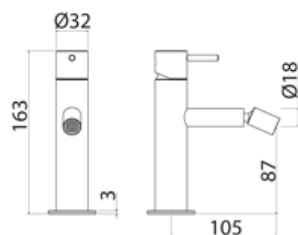

DEC320 Mixer for bidet

DEC320S	Satin	$ 839.72
DEC320L	Polish	$ 965.72
DEC320BKS	Satin black	$ 1,343.44
DEC320PGS	Satin rose gold	$ 1,343.44
DEC320LGS	Light gold satin	$ 1,343.44
DEC320GDS	Satin gold	$ 1,343.44
DEC320BKL	Black polish	$ 1,469.16
DEC320PGL	Polish rose gold	$ 1,469.16
DEC320LGL	Light gold polish	$ 1,469.16
DEC320GDL	Polish gold	$ 1,469.16