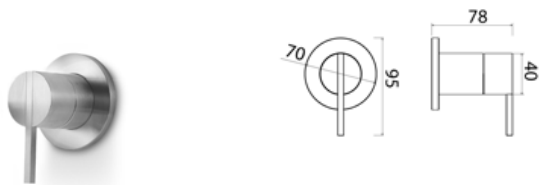

STY420 Open/close tap with 1/2" gas connections. Cold water

STY420S	Satin	$ 429.52
STY420L	Polish	$ 493.08
STY420BKS	Satin black	$ 731.64
STY420PGS	Satin rose gold	$ 731.64
STY420LGS	Light gold satin	$ 731.64
STY420GDS	Satin gold	$ 731.64
STY420BKL	Black polish	$ 839.72
STY420PGL	Polish rose gold	$ 839.72
STY420LGL	Light gold polish	$ 839.72
STY420GDL	Polish gold	$ 839.72
INC018	Obligatory Built-In Part	$ 423.08