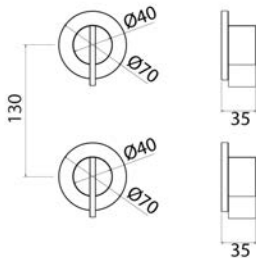

INS271 Thermostatic mixer with 1 open/close tap

INS271S	Satin	$ 1,310.40
INS271S.W	Satin with white insert	$ 1,545.60
INS271S.B	Satin with black insert	$ 1,545.60
INS271S.R	Satin with red insert	$ 1,545.60
INS271S.C	Satin with cedar yellow insert	$ 1,545.60
INS271S.A	Satin with light blue insert	$ 1,545.60
INS271L	Polish	$ 1,507.52
INS271L.W	Polish with white insert	$ 1,742.72
INS271L.B	Polish with black insert	$ 1,742.72
INS271L.R	Polish with red insert	$ 1,742.72
INS271L.C	Polish with grape green insert	$ 1,742.72