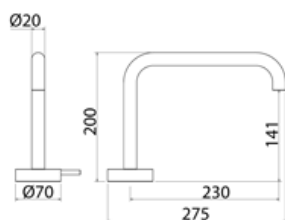

RND016 Top-mounted mixer for basin

RND016S	Satin	$ 2,070.32
RND016L	Polish	$ 2,318.68
RND016BKS	Satin black	$ 3,105.20
RND016PGS	Satin rose gold	$ 3,105.20
RND016LGS	Light gold satin	$ 3,105.20
RND016GDS	Satin gold	$ 3,105.20
RND016BKL	Black polish	$ 3,415.72
RND016PGL	Polish rose gold	$ 3,415.72
RND016LGL	Light gold polish	$ 3,415.72
RND016GDL	Polish gold	$ 3,415.72