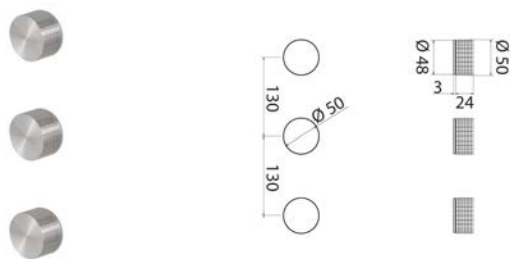

KRO316 Hydro progressive mixer with 2 open/close taps

KRO316S	Satin	$ 1,583.68
KRO316L	Polish	$ 1,821.40
KRO316BKS	Satin black	$ 2,454.76
KRO316PGS	Satin rose gold	$ 2,454.76
KRO316LGS	Light gold satin	$ 2,454.76
KRO316GDS	Satin gold	$ 2,454.76
KRO316BKL	Black polish	$ 2,692.20
KRO316PGL	Polish rose gold	$ 2,692.20
KRO316LGL	Light gold polish	$ 2,692.20
KRO316GDL	Polish gold	$ 2,692.20
INC047	Obligatory Built-In Part	$ 1,377.04