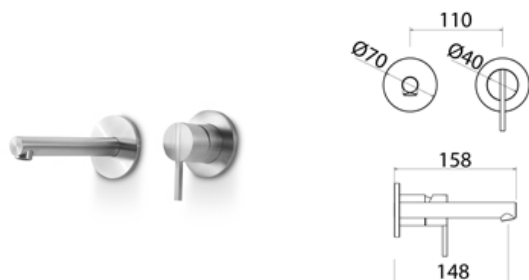

STY334 Wall-mounted mixer for basin

STY334S	Satin	$ 601.16
STY334L	Polish	$ 691.32
STY334BKS	Satin black	$ 961.80
STY334PGS	Satin rose gold	$ 961.80
STY334LGS	Light gold satin	$ 961.80
STY334GDS	Satin gold	$ 961.80
STY334BKL	Black polish	$ 1,051.96
STY334PGL	Polish rose gold	$ 1,051.96
STY334LGL	Light gold polish	$ 1,051.96
STY334GDL	Polish gold	$ 1,051.96
INC004	Obligatory Built-In Part	$ 1,030.40