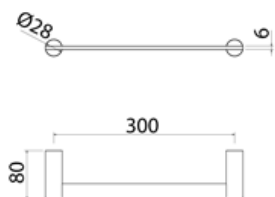

INS505 Towel-rail 300 mm

INS505S	Satin	$ 585.20
INS505L	Polish	$ 673.12
INS505BKS	Satin black	$ 936.32
INS505PGS	Satin rose gold	$ 936.32
INS505LGS	Light gold satin	$ 936.32
INS505GDS	Satin gold	$ 936.32
INS505BKL	Black polish	$ 1,023.96
INS505PGL	Polish rose gold	$ 1,023.96
INS505LGL	Light gold polish	$ 1,023.96
INS505GDL	Polish gold	$ 1,023.96