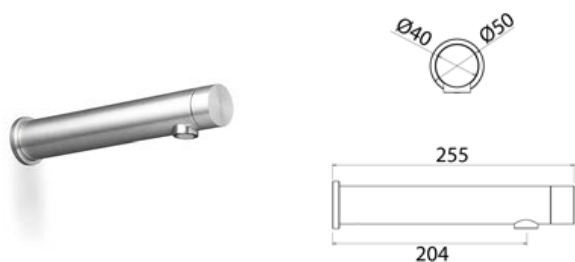

PUR031 Wall-mounted mixer for basin

PURO

PUR031S	Satin	$ 1,278.48
PUR031L	Polish	$ 1,431.92
PUR031BKS	Satin black	$ 1,917.72
PUR031PGS	Satin rose gold	$ 1,917.72
PUR031LGS	Light gold satin	$ 1,917.72
PUR031GDS	Satin gold	$ 1,917.72
PUR031BKL	Black polish	$ 2,109.52
PUR031PGL	Polish rose gold	$ 2,109.52
PUR031LGL	Light gold polish	$ 2,109.52
PUR031GDL	Polish gold	$ 2,109.52
INC001	Obligatory Built-In Part	$ 346.64