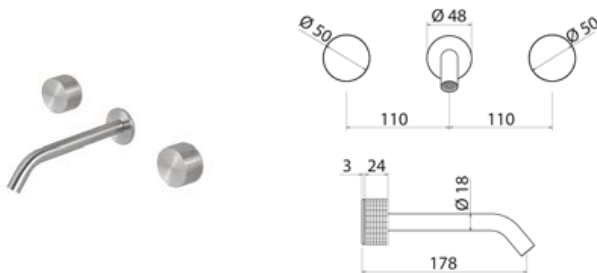

KRO182 Wall-mounted mixer for basin

KRO182S	Satin	$ 998.76
KRO182L	Polish	$ 1,148.56
KRO182BKS	Satin black	$ 1,547.84
KRO182PGS	Satin rose gold	$ 1,547.84
KRO182LGS	Light gold satin	$ 1,547.84
KRO182GDS	Satin gold	$ 1,547.84
KRO182BKL	Black polish	$ 1,697.64
KRO182PGL	Polish rose gold	$ 1,697.64
KRO182LGL	Light gold polish	$ 1,697.64
KRO182GDL	Polish gold	$ 1,697.64
INC041	Obligatory Built-In Part	$ 1,151.36