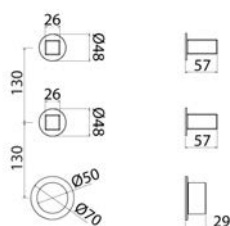

IOI272 Thermostatic mixer with 2 open/close taps

IOI272S.105	Satin with black matt ceramic handle	$ 1,917.72
IOI272S.100	Satin with white brilliant ceramic handle	$ 1,917.72
IOI272S.101	Satin with white matt ceramic handle	$ 1,917.72
IOI272S.104	Satin with black brilliant ceramic handle	$ 1,917.72
IOI272S.125	Satin with red brilliant ceramic handle	$ 1,917.72
IOI272L.100	Polished with white brilliant ceramic handle	$ 2,146.48
IOI272L.101	Polished with white matt ceramic handle	$ 2,146.48
IOI272L.104	Polished with black brilliant ceramic handle	$ 2,146.48
IOI272L.105	Polished with black matt ceramic handle	$ 2,146.48
IOI272L.125	Polished with red brilliant ceramic handle	$ 2,146.48
IOI272BKS.100	Black satin with white brilliant ceramic handle	$ 2,973.32
IOI272BKS.101	Black satin with white matt ceramic handle	$ 2,973.32
IOI272BKS.104	Black satin with black brilliant ceramic handle	$ 2,973.32
IOI272BKS.105	Black satin with black matt ceramic handle	$ 2,973.32
IOI272BKS.125	Black satin with red brilliant ceramic handle	$ 2,973.32
IOI272PGS.100	Satin rose gold with white brilliant ceramic handle	$ 2,973.32
IOI272PGS.101	Satin rose gold with white matt ceramic handle	$ 2,973.32
IOI272PGS.104	Satin rose gold with black brilliant ceramic handle	$ 2,973.32
IOI272PGS.105	Satin rose gold with black matt ceramic handle	$ 2,973.32
IOI272PGS.125	Satin rose gold with red brilliant ceramic handle	$ 2,973.32
IOI272LGS.100	Satin light gold with white brilliant ceramic handle	$ 2,973.32
IOI272LGS.101	Satin light gold with white matt ceramic handle	$ 2,973.32
IOI272LGS.104	Satin light gold with black brilliant ceramic handle	$ 2,973.32
IOI272LGS.105	Satin light gold with black matt ceramic handle	$ 2,973.32
IOI272LGS.125	Satin light gold with red brilliant ceramic handle	$ 2,973.32
IOI272GDS.100	Satin gold with white brilliant ceramic handle	$ 2,973.32
IOI272GDS.101	Satin gold with white matt ceramic handle	$ 2,973.32
IOI272GDS.104	Satin gold with black brilliant ceramic handle	$ 2,973.32
IOI272GDS.105	Satin gold with black matt ceramic handle	$ 2,973.32
IOI272GDS.125	Satin gold with red brilliant ceramic handle	$ 2,973.32
IOI272BKL.100	Black polished with white brilliant ceramic handle	$ 3,326.40
IOI272BKL.101	Black polished with white matt ceramic handle	$ 3,326.40
IOI272BKL.104	Black polished with black brilliant ceramic handle	$ 3,326.40
IOI272BKL.105	Black polished with black matt ceramic handle	$ 3,326.40
IOI272BKL.125	Black polished with red brilliant ceramic handle	$ 3,326.40
IOI272PGL.100	Polished rose gold with white brilliant ceramic handle	$ 3,326.40
IOI272PGL.101	Polished rose gold with white matt ceramic handle	$ 3,326.40
IOI272PGL.104	Polished rose gold with black brilliant ceramic handle	$ 3,326.40
IOI272PGL.105	Polished rose gold with black matt ceramic handle	$ 3,326.40
IOI272PGL.125	Polished rose gold with red brilliant ceramic handle	$ 3,326.40
IOI272LGL.100	Polished light gold with white brilliant ceramic handle	$ 3,326.40
IOI272LGL.101	Polished light gold with white matt ceramic handle	$ 3,326.40
IOI272LGL.104	Polished light gold with black brilliant ceramic handle	$ 3,326.40
IOI272LGL.105	Polished light gold with black matt ceramic handle	$ 3,326.40
IOI272LGL.125	Polished light gold with red brilliant ceramic handle	$ 3,326.40
IOI272GDL.100	Polished gold with white brilliant ceramic handle	$ 3,326.40
IOI272GDL.101	Polished gold with white matt ceramic handle	$ 3,326.40
IOI272GDL.104	Polished gold with black brilliant ceramic handle	$ 3,326.40
IOI272GDL.105	Polished gold with black matt ceramic handle	$ 3,326.40
IOI272GDL.125	Polished gold with red brilliant ceramic handle	$ 3,326.40
INC026	Obligatory Built-In Part	$ 2,286.48