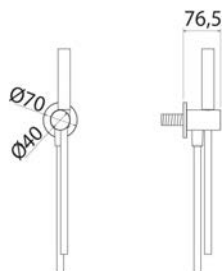

STY206 Shower-hand with water connection and hose

STY206S	Satin	$ 1,116.36
STY206L	Polish	$ 1,283.80
STY206BKS	Satin black	$ 1,786.12
STY206PGS	Satin rose gold	$ 1,786.12
STY206LGS	Light gold satin	$ 1,786.12
STY206GDS	Satin gold	$ 1,786.12
STY206BKL	Black polish	$ 1,953.56
STY206PGL	Polish rose gold	$ 1,953.56
STY206LGL	Light gold polish	$ 1,953.56
STY206GDL	Polish gold	$ 1,953.56
INC055	Optional Built-In Part	$ 378.56