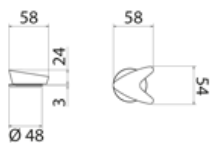

ARW405 Open/close tap HOT water

ARW405S	Satin	$ 1,074.92
ARW405L	Polish	$ 1,204.00
ARW405BKS	Satin black	$ 1,612.24
ARW405PGS	Satin rose gold	$ 1,612.24
ARW405LGS	Light gold satin	$ 1,612.24
ARW405GDS	Satin gold	$ 1,612.24
ARW405BKL	Black polish	$ 1,773.52
ARW405PGL	Polish rose gold	$ 1,773.52
ARW405LGL	Light gold polish	$ 1,773.52
ARW405GDL	Polish gold	$ 1,773.52