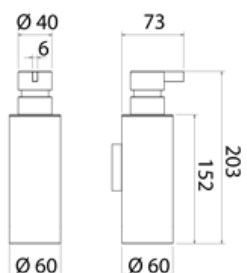

INS530 Wall-mounted Dispenser

INS530S	Satin	$ 693.28
INS530L	Polish	$ 797.44
INS530BKS	Satin black	$ 1,109.36
INS530PGS	Satin rose gold	$ 1,109.36
INS530LGS	Light gold satin	$ 1,109.36
INS530GDS	Satin gold	$ 1,109.36
INS530BKL	Black polish	$ 1,213.24
INS530PGL	Polish rose gold	$ 1,213.24
INS530LGL	Light gold polish	$ 1,213.24
INS530GDL	Polish gold	$ 1,213.24