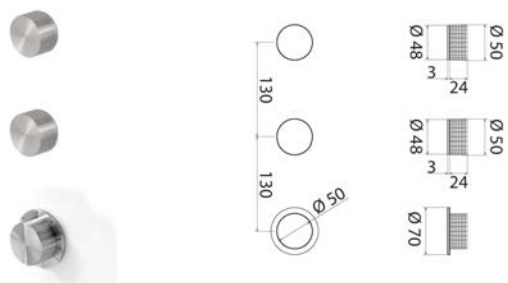

KRO272 Thermostatic mixer with 2 open/close taps

KRO272S	Satin	$ 1,876.28
KRO272L	Polish	$ 2,101.96
KRO272BKS	Satin black	$ 3,001.88
KRO272PGS	Satin rose gold	$ 3,001.88
KRO272LGS	Light gold satin	$ 3,001.88
KRO272GDS	Satin gold	$ 3,001.88
KRO272BKL	Black polish	$ 3,364.48
KRO272PGL	Polish rose gold	$ 3,364.48
KRO272LGL	Light gold polish	$ 3,364.48
KRO272GDL	Polish gold	$ 3,364.48
INC026	Obligatory Built-In Part	$ 2,286.48