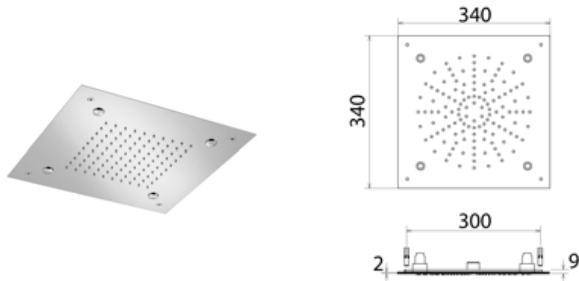

SOF068 Ceiling-mounted rainfall and nebulising shower head

SOF068S	Satin	$ 3,723.72
SOF068L	Polish	$ 4,280.36
SOF068BKS	Satin black	$ 5,956.16
SOF068PGS	Satin rose gold	$ 5,956.16
SOF068LGS	Light gold satin	$ 5,956.16
SOF068BKL	Black polish	$ 6,515.88
SOF068PGL	Polish rose gold	$ 6,515.88
SOF068LGL	Light gold polish	$ 6,515.88