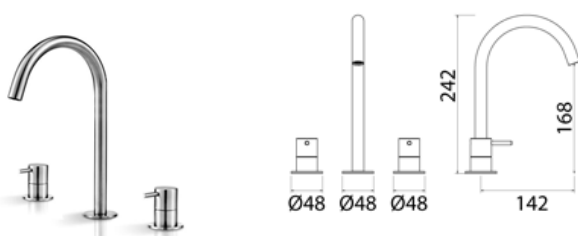

DEC202 Three-hole mixer for washbasin with spout

DEC202S	Satin	$ 2,372.44
DEC202L	Polish	$ 2,728.32
DEC202BKS	Satin black	$ 3,795.68
DEC202PGS	Satin rose gold	$ 3,795.68
DEC202LGS	Light gold satin	$ 3,795.68
DEC202GDS	Satin gold	$ 3,795.68
DEC202BKL	Black polish	$ 4,151.56
DEC202PGL	Polish rose gold	$ 4,151.56
DEC202LGL	Light gold polish	$ 4,151.56
DEC202GDL	Polish gold	$ 4,151.56