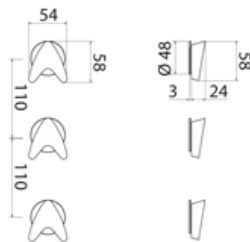

ARW316 Hydro progressive mixer with 2 open/close taps

ARW316S	Satin	$ 1,704.64
ARW316L	Polish	$ 1,960.28
ARW316BKS	Satin black	$ 2,642.08
ARW316PGS	Satin rose gold	$ 2,642.08
ARW316LGS	Light gold satin	$ 2,642.08
ARW316GDS	Satin gold	$ 2,642.08
ARW316BKL	Black polish	$ 2,897.72
ARW316PGL	Polish rose gold	$ 2,897.72
ARW316LGL	Light gold polish	$ 2,897.72
ARW316GDL	Polish gold	$ 2,897.72
INC047	Obligatory Built-In Part	$ 1,377.04