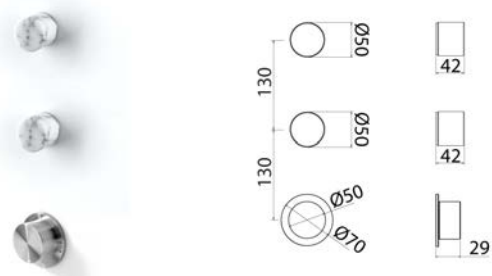

MRB272 Thermostatic mixer with 2 open/close taps

MRB272S.400	Satin with White marble	$ 1,936.76
MRB272L.400	Polish with White Marble	$ 2,168.88
MRB272L.401	Polish with Black Marble	$ 2,168.88
MRB272L.402	Polish with Green Marble	$ 2,168.88
MRB272BKS.400	Black satin with White Marble	$ 3,001.88
MRB272BKS.401	Black satin with Black Marble	$ 3,001.88
MRB272BKS.402	Black satin with Green Marble	$ 3,001.88
MRB272PGS.400	Satin Rose Gold with White Marble	$ 3,001.88
MRB272PGS.401	Satin Rose Gold with Black Marble	$ 3,001.88
MRB272PGS.402	Satin Rose Gold with Green Marble	$ 3,001.88
MRB272LGS.400	Satin Light Gold with White Marble	$ 3,001.88
MRB272LGS.401	Satin Light Gold with Black Marble	$ 3,001.88
MRB272LGS.402	Satin Light Gold with Green Marble	$ 3,001.88
MRB272S.401	Satin with Black marble	$ 1,936.76
MRB272S.402	Satin with Green marble	$ 1,936.76
MRB272GDS.400	Satin Gold with White Marble	$ 3,001.88
MRB272GDS.401	Satin Gold with Black Marble	$ 3,001.88
MRB272GDS.402	Satin Gold with Green Marble	$ 3,001.88
MRB272BKL.400	Polished Black with White Marble	$ 3,361.40
MRB272BKL.401	Polished Black with Black Marble	$ 3,361.40
MRB272BKL.402	Polished Black with Green Marble	$ 3,361.40
MRB272PGL.400	Polished Rose Gold with White Marble	$ 3,361.40
MRB272PGL.401	Polished Rose Gold with Black Marble	$ 3,361.40
MRB272PGL.402	Polished Rose Gold with Green Marble	$ 3,361.40
MRB272LGL.400	Polished Light Gold with White Marble	$ 3,361.40
MRB272LGL.401	Polished Light Gold with Black Marble	$ 3,361.40
MRB272LGL.402	Polished Light Gold with Green Marble	$ 3,361.40
MRB272GDL.400	Polished Gold with White Marble	$ 3,361.40
MRB272GDL.401	Polished Gold with Black Marble	$ 3,361.40
MRB272GDL.402	Polished Gold with Green Marble	$ 3,361.40
INC026	Obligatory Built-In Part	$ 2,286.48