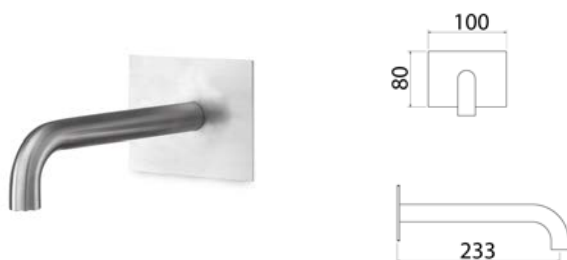

CAN211 Wall spout for bathtub

CAN211S	Satin	$ 671.16
CAN211L	Polish	$ 771.68
CAN211BKS	Satin black	$ 1,073.80
CAN211PGS	Satin rose gold	$ 1,073.80
CAN211LGS	Light gold satin	$ 1,073.80
CAN211GDS	Satin gold	$ 1,073.80
CAN211BKL	Black polish	$ 1,174.32
CAN211PGL	Polish rose gold	$ 1,174.32
CAN211LGL	Light gold polish	$ 1,174.32
CAN211GDL	Polish gold	$ 1,174.32
INC055	Optional Built-In Part	$ 378.56