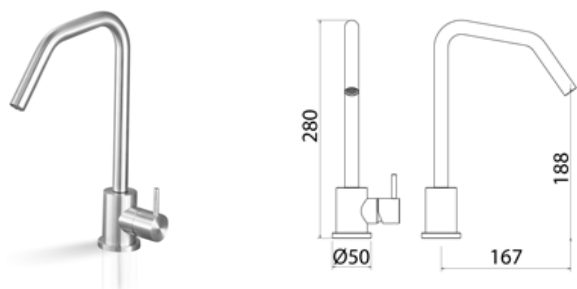

DEC001 Mixer for washbasin with orientable spout

DEC001S	Satin	$ 1,205.40
DEC001L	Polish	$ 1,386.00
DEC001BKS	Satin black	$ 1,928.36
DEC001PGS	Satin rose gold	$ 1,928.36
DEC001LGS	Light gold satin	$ 1,928.36
DEC001GDS	Satin gold	$ 1,928.36
DEC001BKL	Black polish	$ 2,109.24
DEC001PGL	Polish rose gold	$ 2,109.24
DEC001LGL	Light gold polish	$ 2,109.24
DEC001GDL	Polish gold	$ 2,109.24