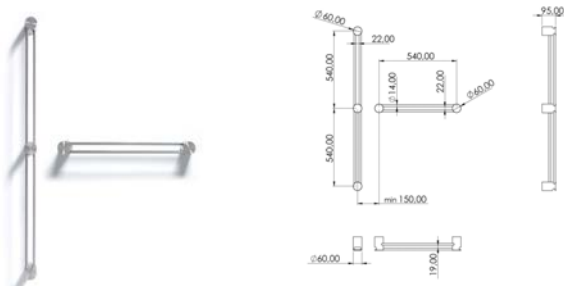

TWI007 Electric towel warmer L.600 mm and L.1140 mm

TWI007S	Satin	$ 6,722.80
TWI007L	Polish	$ 6,722.80
TWI007BKS	Satin black	$ 8,985.20
TWI007PGS	Satin rose gold	$ 8,985.20
TWI007LGS	Light gold satin	$ 8,985.20
TWI007GDS	Satin gold	$ 8,985.20
TWI007BKL	Black polish	$ 10,421.60
TWI007PGL	Polish rose gold	$ 10,421.60
TWI007LGL	Light gold polish	$ 10,421.60
TWI007GDL	Polish gold	$ 10,421.60
INC152	Obligatory Built-In Part	$ 515.20