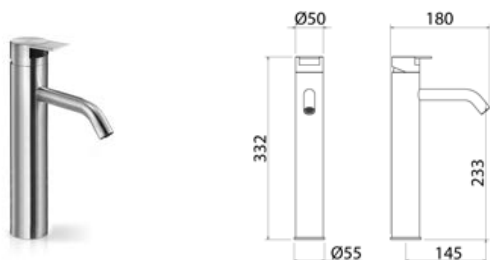

TOK010 Top-mounted mixer for basin

TOK010S	Satin	$ 1,701.28
TOK010L	Polish	$ 1,956.64
TOK010BKS	Satin black	$ 2,722.16
TOK010PGS	Satin rose gold	$ 2,722.16
TOK010LGS	Light gold satin	$ 2,722.16
TOK010GDS	Satin gold	$ 2,722.16
TOK010BKL	Black polish	$ 2,977.24
TOK010PGL	Polish rose gold	$ 2,977.24
TOK010LGL	Light gold polish	$ 2,977.24
TOK010GDL	Polish gold	$ 2,977.24