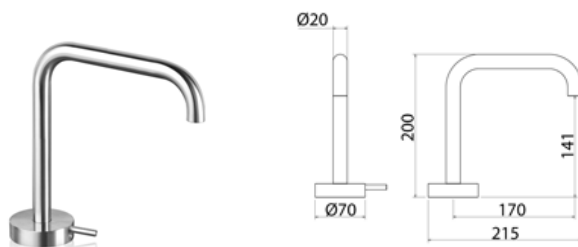

RND015 Top-mounted mixer for basin

RND015S	Satin	$ 2,054.36
RND015L	Polish	$ 2,300.76
RND015BKS	Satin black	$ 3,081.40
RND015PGS	Satin rose gold	$ 3,081.40
RND015LGS	Light gold satin	$ 3,081.40
RND015GDS	Satin gold	$ 3,081.40
RND015BKL	Black polish	$ 3,389.68
RND015PGL	Polish rose gold	$ 3,389.68
RND015LGL	Light gold polish	$ 3,389.68
RND015GDL	Polish gold	$ 3,389.68

ROUND