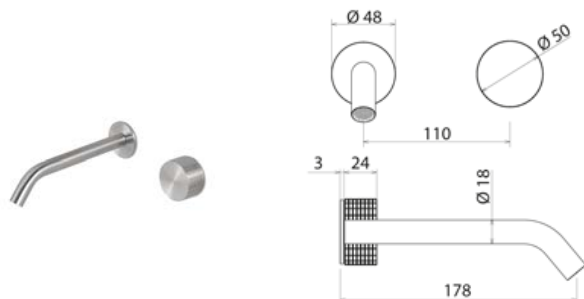

KRO142 Wall-mounted mixer for basin

KRO142S	Satin	$ 788.76
KRO142L	Polish	$ 906.92
KRO142BKS	Satin black	$ 1,222.48
KRO142PGS	Satin rose gold	$ 1,222.48
KRO142LGS	Light gold satin	$ 1,222.48
KRO142GDS	Satin gold	$ 1,222.48
KRO142BKL	Black polish	$ 1,340.92
KRO142PGL	Polish rose gold	$ 1,340.92
KRO142LGL	Light gold polish	$ 1,340.92
KRO142GDL	Polish gold	$ 1,340.92
INC040	Obligatory Built-In Part	$ 1,106.84