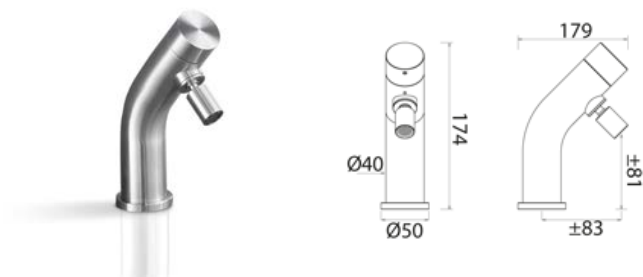

PUR020 Mixer for bidet

PUR020S	Satin	$ 1,396.08
PUR020L	Polish	$ 1,563.52
PUR020BKS	Satin black	$ 2,094.12
PUR020PGS	Satin rose gold	$ 2,094.12
PUR020LGS	Light gold satin	$ 2,094.12
PUR020GDS	Satin gold	$ 2,094.12
PUR020BKL	Black polish	$ 2,303.56
PUR020PGL	Polish rose gold	$ 2,303.56
PUR020LGL	Light gold polish	$ 2,303.56
PUR020GDL	Polish gold	$ 2,303.56