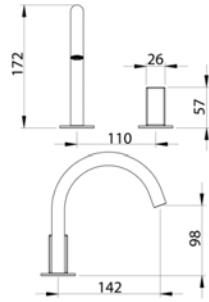

IOI101 Two-hole mixer for washbasin with spout

IO