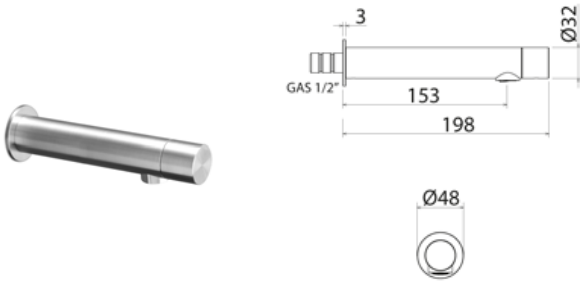

CLD011 Wall-mounted shut-off cold water valve

CLD011S	Satin	$ 566.16
CLD011L	Polish	$ 651.00
CLD011BKS	Satin black	$ 905.80
CLD011PGS	Satin rose gold	$ 905.80
CLD011LGS	Light gold satin	$ 905.80
CLD011GDS	Satin gold	$ 905.80
CLD011BKL	Black polish	$ 990.64
CLD011PGL	Polish rose gold	$ 990.64
CLD011LGL	Light gold polish	$ 990.64
CLD011GDL	Polish gold	$ 990.64
INC055	Optional Built-In Part	$ 378.56