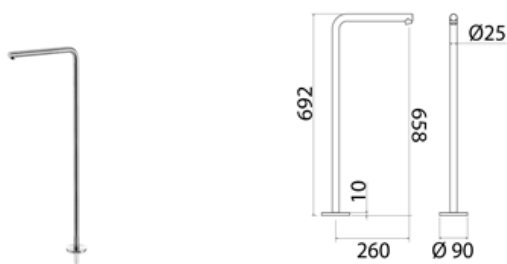

CAN063 Freestanding spout for bathtub

CAN063S	Satin	$ 1,367.52
CAN063L	Polish	$ 1,572.48
CAN063BKS	Satin black	$ 2,187.92
CAN063PGS	Satin rose gold	$ 2,187.92
CAN063LGS	Light gold satin	$ 2,187.92
CAN063GDS	Satin gold	$ 2,187.92
CAN063BKL	Black polish	$ 2,392.88
CAN063PGL	Polish rose gold	$ 2,392.88
CAN063LGL	Light gold polish	$ 2,392.88
CAN063GDL	Polish gold	$ 2,392.88
INC055	Optional Built-In Part	$ 378.56