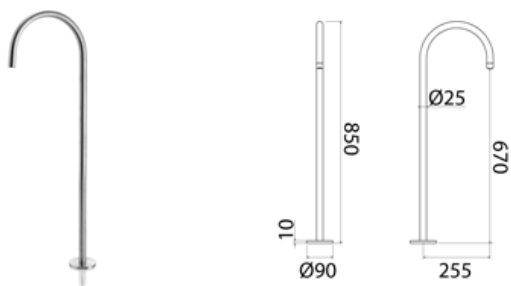

CAN060 Freestanding spout for bathtub

CAN060S	Satin	$ 1,323.00
CAN060L	Polish	$ 1,521.52
CAN060BKS	Satin black	$ 2,116.80
CAN060PGS	Satin rose gold	$ 2,116.80
CAN060LGS	Light gold satin	$ 2,116.80
CAN060GDS	Satin gold	$ 2,116.80
CAN060BKL	Black polish	$ 2,315.04
CAN060PGL	Polish rose gold	$ 2,315.04
CAN060LGL	Light gold polish	$ 2,315.04
CAN060GDL	Polish gold	$ 2,315.04
INC055	Optional Built-In Part	$ 378.56