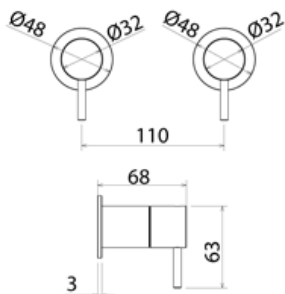

DEC404 Wall mounted set of 2 shut-off mixing valves

DEC404S	Satin	$ 509.04
DEC404L	Polish	$ 694.96
DEC404BKS	Satin black	$ 966.84
DEC404PGS	Satin rose gold	$ 966.84
DEC404LGS	Light gold satin	$ 966.84
DEC404GDS	Satin gold	$ 966.84
DEC404BKL	Black polish	$ 1,057.56
DEC404PGL	Polish rose gold	$ 1,057.56
DEC404LGL	Light gold polish	$ 1,057.56
DEC404GDL	Polish gold	$ 1,057.56
INC043	Obligatory Built-In Part	$ 1,043.28