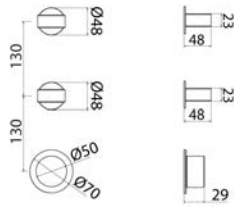

IOO272 Thermostatic mixer with 2 open/close taps

IOO272S.105	Satin with black matt ceramic handle	$ 1,917.72
IOO272S.100	Satin with white brilliant ceramic handle	$ 1,917.72
IOO272S.101	Satin with white matt ceramic handle	$ 1,917.72
IOO272S.104	Satin with black brilliant ceramic handle	$ 1,917.72
IOO272S.125	Satin with red brilliant ceramic handle	$ 1,917.72
IOO272L.100	Polished with white brilliant ceramic handle	$ 2,146.48
IOO272L.101	Polished with white matt ceramic handle	$ 2,146.48
IOO272L.104	Polished with black brilliant ceramic handle	$ 2,146.48
IOO272L.105	Polished with black matt ceramic handle	$ 2,146.48
IOO272L.125	Polished with red brilliant ceramic handle	$ 2,146.48
IOO272BKS.100	Black satin with white brilliant ceramic handle	$ 2,973.32
IOO272BKS.101	Black satin with white matt ceramic handle	$ 2,973.32
IOO272BKS.104	Black satin with black brilliant ceramic handle	$ 2,973.32
IOO272BKS.105	Black satin with black matt ceramic handle	$ 2,973.32
IOO272BKS.125	Black satin with red brilliant ceramic handle	$ 2,973.32
IOO272PGS.100	Satin rose gold with white brilliant ceramic handle	$ 2,973.32
IOO272PGS.101	Satin rose gold with white matt ceramic handle	$ 2,973.32
IOO272PGS.104	Satin rose gold with black brilliant ceramic handle	$ 2,973.32
IOO272PGS.105	Satin rose gold with black matt ceramic handle	$ 2,973.32
IOO272PGS.125	Satin rose gold with red brilliant ceramic handle	$ 2,973.32
IOO272LGS.100	Satin light gold with white brilliant ceramic handle	$ 2,973.32
IOO272LGS.101	Satin light gold with white matt ceramic handle	$ 2,973.32
IOO272LGS.104	Satin light gold with black brilliant ceramic handle	$ 2,973.32
IOO272LGS.105	Satin light gold with black matt ceramic handle	$ 2,973.32
IOO272LGS.125	Satin light gold with red brilliant ceramic handle	$ 2,973.32
IOO272GDS.100	Satin gold with white brilliant ceramic handle	$ 2,973.32
IOO272GDS.101	Satin gold with white matt ceramic handle	$ 2,973.32
IOO272GDS.104	Satin gold with black brilliant ceramic handle	$ 2,973.32
IOO272GDS.105	Satin gold with black matt ceramic handle	$ 2,973.32
IOO272GDS.125	Satin gold with red brilliant ceramic handle	$ 2,973.32
IOO272BKL.100	Black polished with white brilliant ceramic handle	$ 3,326.40
IOO272BKL.101	Black polished with white matt ceramic handle	$ 3,326.40
IOO272BKL.104	Black polished with black brilliant ceramic handle	$ 3,326.40
IOO272BKL.105	Black polished with black matt ceramic handle	$ 3,326.40
IOO272BKL.125	Black polished with red brilliant ceramic handle	$ 3,326.40
IOO272PGL.100	Polished rose gold with white brilliant ceramic handle	$ 3,326.40
IOO272PGL.101	Polished rose gold with white matt ceramic handle	$ 3,326.40
IOO272PGL.104	Polished rose gold with black brilliant ceramic handle	$ 3,326.40
IOO272PGL.105	Polished rose gold with black matt ceramic handle	$ 3,326.40
IOO272PGL.125	Polished rose gold with red brilliant ceramic handle	$ 3,326.40
IOO272LGL.100	Polished light gold with white brilliant ceramic handle	$ 3,326.40
IOO272LGL.101	Polished light gold with white matt ceramic handle	$ 3,326.40
IOO272LGL.104	Polished light gold with black brilliant ceramic handle	$ 3,326.40
IOO272LGL.105	Polished light gold with black matt ceramic handle	$ 3,326.40
IOO272LGL.125	Polished light gold with red brilliant ceramic handle	$ 3,326.40
IOO272GDL.100	Polished gold with white brilliant ceramic handle	$ 3,326.40
IOO272GDL.101	Polished gold with white matt ceramic handle	$ 3,326.40
IOO272GDL.104	Polished gold with black brilliant ceramic handle	$ 3,326.40
IOO272GDL.105	Polished gold with black matt ceramic handle	$ 3,326.40
IOO272GDL.125	Polished gold with red brilliant ceramic handle	$ 3,326.40
INC026	Obligatory Built-In Part	$ 2,286.48