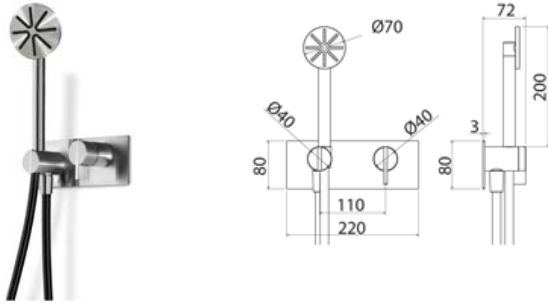

INS221 Mixer for bathtub / shower with shower hand

INS221S	Satin	$ 2,206.96
INS221S.W	Satin with white insert	$ 2,405.76
INS221S.B	Satin with black insert	$ 2,405.76
INS221S.R	Satin with red insert	$ 2,405.76
INS221S.C	Satin with cedar yellow insert	$ 2,405.76
INS221S.A	Satin with light blue insert	$ 2,405.76
INS221L	Polish	$ 2,537.92
INS221L.W	Polish with white insert	$ 2,766.40
INS221L.B	Polish with black insert	$ 2,766.40
INS221L.R	Polish with red insert	$ 2,766.40
INS221L.C	Polish with grape green insert	$ 2,766.40
INS221L.A	Polish with light blue insert	$ 2,766.40
INS221BKS	Satin black	$ 3,531.08
INS221PGS	Satin rose gold	$ 3,531.08
INS221LGS	Light gold satin	$ 3,531.08
INS221GDS	Satin gold	$ 3,531.08
INS221BKL	Black polish	$ 3,862.04
INS221PGL	Polish rose gold	$ 3,862.04
INS221LGL	Light gold polish	$ 3,862.04
INS221GDL	Polish gold	$ 3,862.04
BOX001	Obligatory Built-In Part	$ 620.20