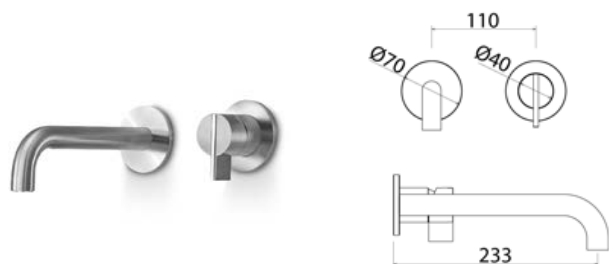

INS072L.A	Polish with light blue insert	$ 7,357.84
INS072BKS	Satin black	$ 9,860.48
INS072PGS	Satin rose gold	$ 9,860.48
INS072LGS	Light gold satin	$ 9,860.48
INS072GDS	Satin gold	$ 9,860.48
INS072BKL	Black polish	$ 10,784.76
INS072PGL	Polish rose gold	$ 10,784.76
INS072LGL	Light gold polish	$ 10,784.76
INS072GDL	Polish gold	$ 10,784.76
BOX005	Obligatory Built-In Part	$ 833.28

INS345 Wall mounted bathtub mixer

INS345S	Satin	$ 671.16
INS345S.W	Satin with white insert	$ 788.76
INS345S.B	Satin with black insert	$ 788.76
INS345S.R	Satin with red insert	$ 788.76
INS345S.C	Satin with cedar yellow insert	$ 788.76
INS345S.A	Satin with light blue insert	$ 788.76
INS345L	Polish	$ 771.68
INS345L.W	Polish with white insert	$ 906.92
INS345L.B	Polish with black insert	$ 906.92
INS345L.R	Polish with red insert	$ 906.92
INS345L.C	Polish with grape green insert	$ 906.92
INS345L.A	Polish with light blue insert	$ 906.92
INS345BKS	Satin black	$ 1,073.80
INS345PGS	Satin rose gold	$ 1,073.80
INS345LGS	Light gold satin	$ 1,073.80
INS345GDS	Satin gold	$ 1,073.80
INS345BKL	Black polish	$ 1,174.32
INS345PGL	Polish rose gold	$ 1,174.32
INS345LGL	Light gold polish	$ 1,174.32
INS345GDL	Polish gold	$ 1,174.32
INC004	Obligatory Built-In Part	$ 1,030.40