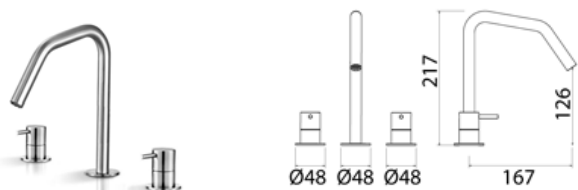

DEC201 Three-hole mixer for washbasin with spout

DEC201S	Satin	$ 2,483.60
DEC201L	Polish	$ 2,856.28
DEC201BKS	Satin black	$ 3,973.76
DEC201PGS	Satin rose gold	$ 3,973.76
DEC201LGS	Light gold satin	$ 3,973.76
DEC201GDS	Satin gold	$ 3,973.76
DEC201BKL	Black polish	$ 4,346.16
DEC201PGL	Polish rose gold	$ 4,346.16
DEC201LGL	Light gold polish	$ 4,346.16
DEC201GDL	Polish gold	$ 4,346.16