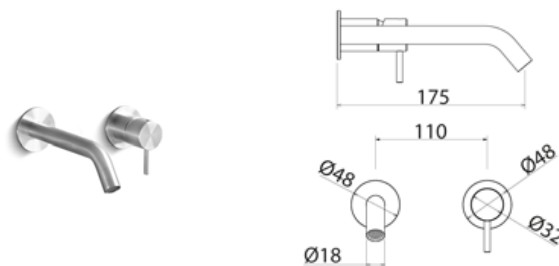

DEC335 Wall-mounted mixer for basin

DEC335S	Satin	$ 572.60
DEC335L	Polish	$ 658.28
DEC335BKS	Satin black	$ 915.88
DEC335PGS	Satin rose gold	$ 915.88
DEC335LGS	Light gold satin	$ 915.88
DEC335GDS	Satin gold	$ 915.88
DEC335BKL	Black polish	$ 1,001.84
DEC335PGL	Polish rose gold	$ 1,001.84
DEC335LGL	Light gold polish	$ 1,001.84
DEC335GDL	Polish gold	$ 1,001.84
INC070	Obligatory Built-In Part	$ 903.28