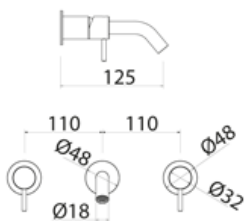

DEC352 Wall mounted set of 2 individual taps with spout

DEC352S	Satin	$ 639.24
DEC352L	Polish	$ 830.20
DEC352BKS	Satin black	$ 1,155.00
DEC352PGS	Satin rose gold	$ 1,155.00
DEC352LGS	Light gold satin	$ 1,155.00
DEC352GDS	Satin gold	$ 1,155.00
DEC352BKL	Black polish	$ 1,263.36
DEC352PGL	Polish rose gold	$ 1,263.36
DEC352LGL	Light gold polish	$ 1,263.36
DEC352GDL	Polish gold	$ 1,263.36
INC041	Obligatory Built-In Part	$ 1,151.36