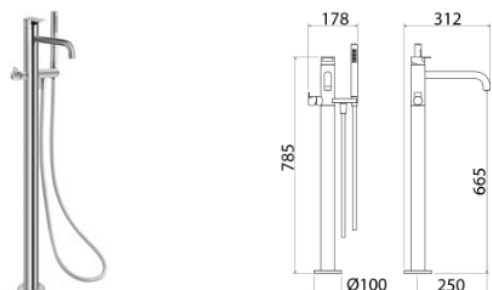

TOK070 Freestanding mixer for bathtub with shower hand

TOK070S	Satin	$ 5,056.24
TOK070L	Polish	$ 5,814.48
TOK070BKS	Satin black	$ 8,089.76
TOK070PGS	Satin rose gold	$ 8,089.76
TOK070LGS	Light gold satin	$ 8,089.76
TOK070GDS	Satin gold	$ 8,089.76
TOK070BKL	Black polish	$ 8,848.28
TOK070PGL	Polish rose gold	$ 8,848.28
TOK070LGL	Light gold polish	$ 8,848.28
TOK070GDL	Polish gold	$ 8,848.28
BOX005	Obligatory Built-In Part	$ 833.28