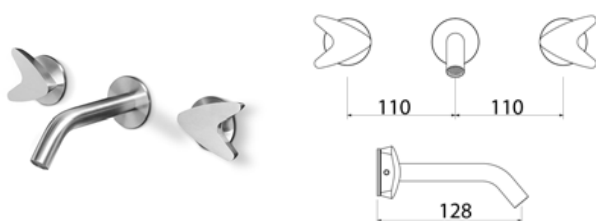

ARW181 Wall-mounted mixer for basin

ARW181S	Satin	$ 1,456.56
ARW181L	Polish	$ 1,631.28
ARW181BKS	Satin black	$ 2,184.84
ARW181PGS	Satin rose gold	$ 2,184.84
ARW181LGS	Light gold satin	$ 2,184.84
ARW181GDS	Satin gold	$ 2,184.84
ARW181BKL	Black polish	$ 2,403.24
ARW181PGL	Polish rose gold	$ 2,403.24
ARW181LGL	Light gold polish	$ 2,403.24
ARW181GDL	Polish gold	$ 2,403.24
INC041	Obligatory Built-In Part	$ 1,151.36