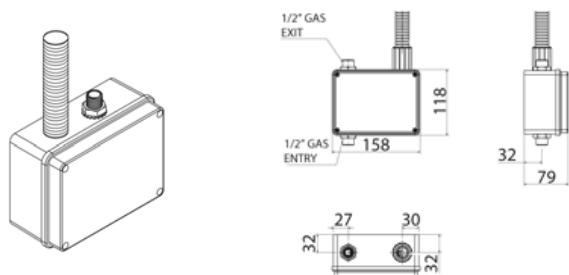

SEN001 Built-in part for infrared with battery and solenoid valve

SEN001		$ 1,259.44