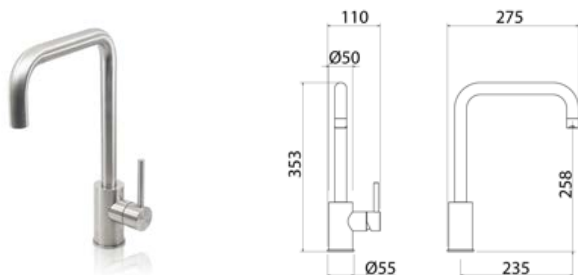

KCH002 Mixer tap for kitchen

KCH002S	Satin	$ 1,358.00
KCH002L	Polish	$ 1,520.96
KCH002BKS	Satin black	$ 2,172.80
KCH002PGS	Satin rose gold	$ 2,172.80
KCH002LGS	Light gold satin	$ 2,172.80
KCH002GDS	Satin gold	$ 2,172.80
KCH002BKL	Black polish	$ 2,376.36
KCH002PGL	Polish rose gold	$ 2,376.36
KCH002LGL	Light gold polish	$ 2,376.36
KCH002GDL	Polish gold	$ 2,376.36