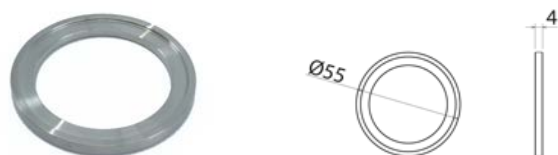

ACC601 Plain washer Ø 55mm for top-mounter mixer

ACC601S	Satin	$ 54.32
ACC601L	Polish	$ 60.76
ACC601BKS	Satin black	$ 86.52
ACC601PGS	Satin rose gold	$ 86.52
ACC601LGS	Light gold satin	$ 86.52
ACC601GDS	Satin gold	$ 86.52
ACC601BKL	Black polish	$ 94.64
ACC601PGL	Polish rose gold	$ 94.64
ACC601LGL	Light gold polish	$ 94.64
ACC601GDL	Polish gold	$ 94.64