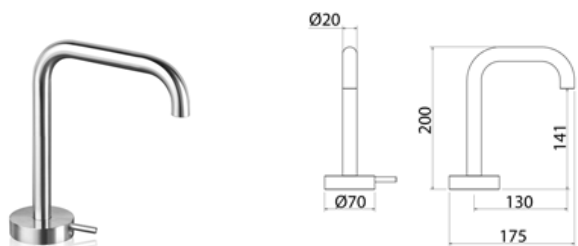

RND014 Top-mounted mixer for basin

RND014S	Satin	$ 2,009.84
RND014L	Polish	$ 2,250.92
RND014BKS	Satin black	$ 3,014.76
RND014PGS	Satin rose gold	$ 3,014.76
RND014LGS	Light gold satin	$ 3,014.76
RND014GDS	Satin gold	$ 3,014.76
RND014BKL	Black polish	$ 3,316.04
RND014PGL	Polish rose gold	$ 3,316.04
RND014LGL	Light gold polish	$ 3,316.04
RND014GDL	Polish gold	$ 3,316.04