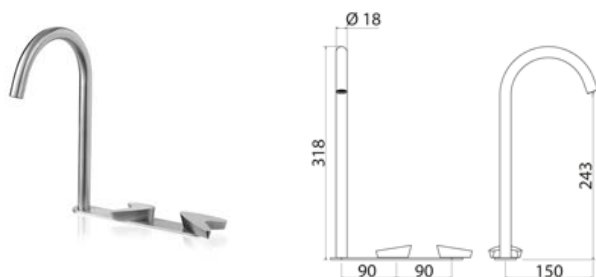

ARW131 Three-hole mixer for washbasin with spout

ARW131S	Satin	$ 2,912.84
ARW131L	Polish	$ 3,262.56
ARW131BKS	Satin black	$ 4,369.40
ARW131PGS	Satin rose gold	$ 4,369.40
ARW131LGS	Light gold satin	$ 4,369.40
ARW131GDS	Satin gold	$ 4,369.40
ARW131BKL	Black polish	$ 4,806.20
ARW131PGL	Polish rose gold	$ 4,806.20
ARW131LGL	Light gold polish	$ 4,806.20
ARW131GDL	Polish gold	$ 4,806.20