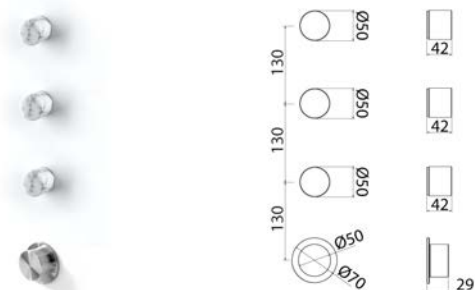

MRB273 Thermostatic mixer with 3 open/close taps

MRB273S.400	Satin with White marble	$ 2,337.44
MRB273L.400	Polish with White Marble	$ 2,617.16
MRB273L.401	Polish with Black Marble	$ 2,617.16
MRB273L.402	Polish with Green Marble	$ 2,617.16
MRB273BKS.400	Black satin with White Marble	$ 3,622.08
MRB273BKS.401	Black satin with Black Marble	$ 3,622.08
MRB273BKS.402	Black satin with Green Marble	$ 3,622.08
MRB273PGS.400	Satin Rose Gold with White Marble	$ 3,622.08
MRB273PGS.401	Satin Rose Gold with Black Marble	$ 3,622.08
MRB273PGS.402	Satin Rose Gold with Green Marble	$ 3,622.08
MRB273LGS.400	Satin Light Gold with White Marble	$ 3,622.08
MRB273LGS.401	Satin Light Gold with Black Marble	$ 3,622.08
MRB273LGS.402	Satin Light Gold with Green Marble	$ 3,622.08
MRB273S.401	Satin with Black marble	$ 2,337.44
MRB273S.402	Satin with Green marble	$ 2,337.44
MRB273GDS.400	Satin Gold with White Marble	$ 3,622.08
MRB273GDS.401	Satin Gold with Black Marble	$ 3,622.08
MRB273GDS.402	Satin Gold with Green Marble	$ 3,622.08
MRB273BKL.400	Polished Black with White Marble	$ 4,057.76
MRB273BKL.401	Polished Black with Black Marble	$ 4,057.76
MRB273BKL.402	Polished Black with Green Marble	$ 4,057.76
MRB273PGL.400	Polished Rose Gold with White Marble	$ 4,057.76
MRB273PGL.401	Polished Rose Gold with Black Marble	$ 4,057.76
MRB273PGL.402	Polished Rose Gold with Green Marble	$ 4,057.76
MRB273LGL.400	Polished Light Gold with White Marble	$ 4,057.76
MRB273LGL.401	Polished Light Gold with Black Marble	$ 4,057.76

MARBLE