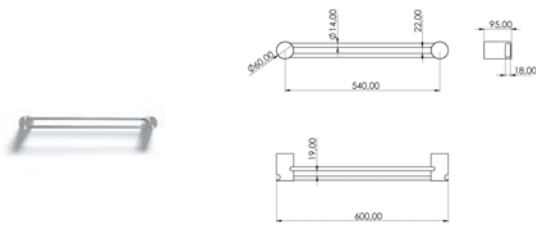

TWI001 Electric towel warmer L.600 mm

TWI001S	Satin	$ 2,492.00
TWI001L	Polish	$ 2,886.80
TWI001BKS	Satin black	$ 3,738.00
TWI001PGS	Satin rose gold	$ 3,738.00
TWI001LGS	Light gold satin	$ 3,738.00
TWI001GDS	Satin gold	$ 3,738.00
TWI001BKL	Black polish	$ 4,337.20
TWI001PGL	Polish rose gold	$ 4,337.20
TWI001LGL	Light gold polish	$ 4,337.20
TWI001GDL	Polish gold	$ 4,337.20
INC151	Obligatory Built-In Part	$ 257.60