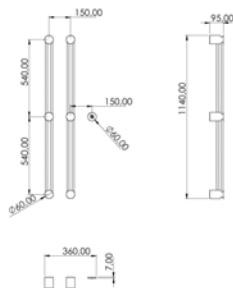

TWI056 Electric towel warmer L.1140 mm with remote power button

TWI056S	Satin	$ 7,156.80
TWI056L	Polish	$ 8,302.00
TWI056BKS	Satin black	$ 11,452.00
TWI056PGS	Satin rose gold	$ 11,452.00
TWI056LGS	Light gold satin	$ 11,452.00
TWI056GDS	Satin gold	$ 11,452.00
TWI056BKL	Black polish	$ 13,283.20
TWI056PGL	Polish rose gold	$ 13,283.20
TWI056LGL	Light gold polish	$ 13,283.20
TWI056GDL	Polish gold	$ 13,283.20
INC153	Obligatory Built-In Part	$ 772.80