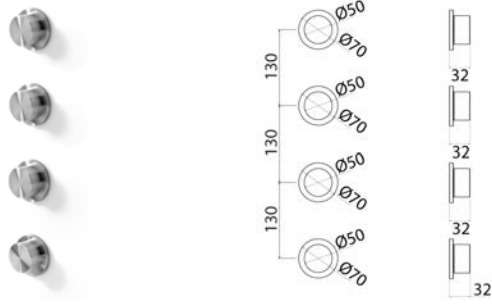

PUR273 Thermostatic mixer with 3 open/close taps

PUR273S	Satin	$ 2,156.00
PUR273L	Polish	$ 2,413.60
PUR273BKS	Satin black	$ 3,450.44
PUR273PGS	Satin rose gold	$ 3,450.44
PUR273LGS	Light gold satin	$ 3,450.44
PUR273GDS	Satin gold	$ 3,450.44
PUR273BKL	Black polish	$ 3,860.64
PUR273PGL	Polish rose gold	$ 3,860.64
PUR273LGL	Light gold polish	$ 3,860.64
PUR273GDL	Polish gold	$ 3,860.64
INC027	Obligatory Built-In Part	$ 2,617.16