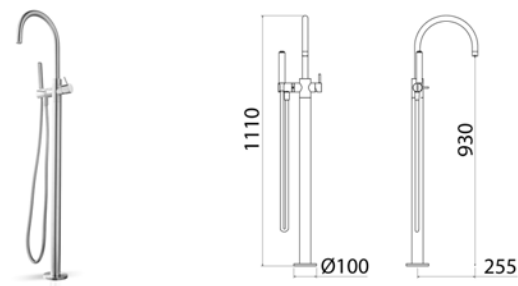

DEC071 Column mixer for bathtub with shower hand

DEC071S	Satin	$ 5,762.12
DEC071L	Polish	$ 6,626.48
DEC071BKS	Satin black	$ 9,219.28
DEC071PGS	Satin rose gold	$ 9,219.28
DEC071LGS	Light gold satin	$ 9,219.28
DEC071GDS	Satin gold	$ 9,219.28
DEC071BKL	Black polish	$ 10,083.64
DEC071PGL	Polish rose gold	$ 10,083.64
DEC071LGL	Light gold polish	$ 10,083.64
DEC071GDL	Polish gold	$ 10,083.64
BOX005	Obligatory Built-In Part	$ 833.28