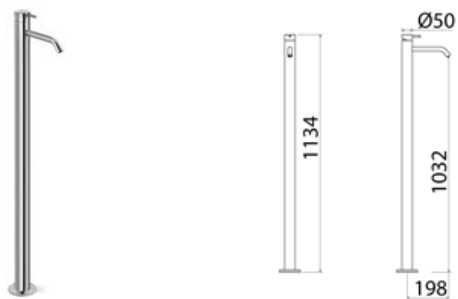

ONE060 Freestanding mixer for basin

ONE060S	Satin	$ 1,844.36
ONE060L	Polish	$ 2,065.84
ONE060BKS	Satin black	$ 2,951.20
ONE060PGS	Satin rose gold	$ 2,951.20
ONE060LGS	Light gold satin	$ 2,951.20
ONE060GDS	Satin gold	$ 2,951.20
ONE060BKL	Black polish	$ 3,227.84
ONE060PGL	Polish rose gold	$ 3,227.84
ONE060LGL	Light gold polish	$ 3,227.84
ONE060GDL	Polish gold	$ 3,227.84
BOX005	Obligatory Built-In Part	$ 833.28