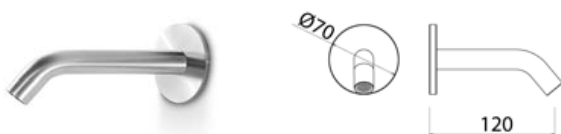

CAN124 Wall-mounted spout for washbasin

CAN124S	Satin	$ 499.52
CAN124L	Polish	$ 574.28
CAN124BKS	Satin black	$ 798.84
CAN124PGS	Satin rose gold	$ 798.84
CAN124LGS	Light gold satin	$ 798.84
CAN124GDS	Satin gold	$ 798.84
CAN124BKL	Black polish	$ 873.88
CAN124PGL	Polish rose gold	$ 873.88
CAN124LGL	Light gold polish	$ 873.88
CAN124GDL	Polish gold	$ 873.88
INC055	Optional Built-In Part	$ 378.56