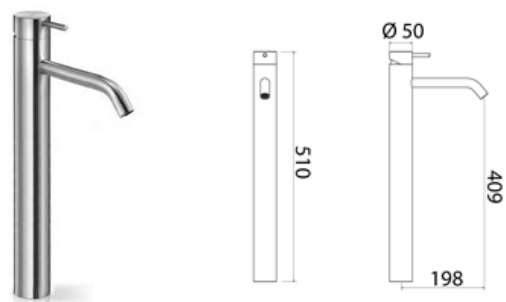

ONE015 Top-mounted mixer for basin

ONE015S	Satin	$ 1,329.44
ONE015L	Polish	$ 1,488.76
ONE015BKS	Satin black	$ 2,126.88
ONE015PGS	Satin rose gold	$ 2,126.88
ONE015LGS	Light gold satin	$ 2,126.88
ONE015GDS	Satin gold	$ 2,126.88
ONE015BKL	Black polish	$ 2,326.24
ONE015PGL	Polish rose gold	$ 2,326.24
ONE015LGL	Light gold polish	$ 2,326.24
ONE015GDL	Polish gold	$ 2,326.24