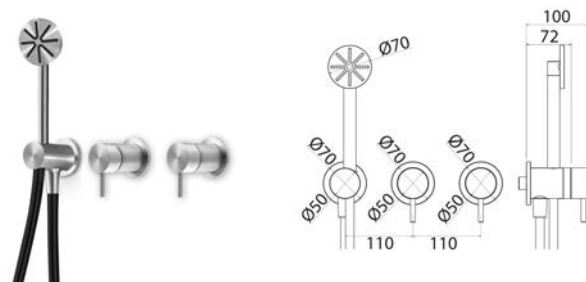

ONE327 Bathtub/shower set with mixer, 2-ways diverter and shower-hand

ONE327S	Satin	$ 1,685.60
ONE327L	Polish	$ 1,887.76
ONE327BKS	Satin black	$ 2,696.68
ONE327PGS	Satin rose gold	$ 2,696.68
ONE327LGS	Light gold satin	$ 2,696.68
ONE327GDS	Satin gold	$ 2,696.68
ONE327BKL	Black polish	$ 2,949.52
ONE327PGL	Polish rose gold	$ 2,949.52
ONE327LGL	Light gold polish	$ 2,949.52
ONE327GDL	Polish gold	$ 2,949.52
INC305	Obligatory Built-In Part	$ 1,383.48

ONE