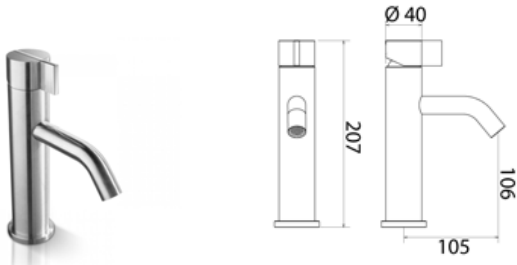

INS001 Top-mounted mixer for basin

INS001S	Satin	$ 1,132.32
INS001S.W	Satin with white insert	$ 1,249.92
INS001S.B	Satin with black insert	$ 1,249.92
INS001S.R	Satin with red insert	$ 1,249.92
INS001S.C	Satin with cedar yellow insert	$ 1,249.92
INS001S.A	Satin with light blue insert	$ 1,249.92
INS001L	Polish	$ 1,302.00
INS001L.W	Polish with white insert	$ 1,437.24
INS001L.B	Polish with black insert	$ 1,437.24
INS001L.R	Polish with red insert	$ 1,437.24
INS001L.C	Polish with grape green insert	$ 1,437.24
INS001L.A	Polish with light blue insert	$ 1,437.24
INS001BKS	Satin black	$ 1,811.32
INS001PGS	Satin rose gold	$ 1,811.32
INS001LGS	Light gold satin	$ 1,811.32
INS001GDS	Satin gold	$ 1,811.32
INS001BKL	Black polish	$ 1,981.28
INS001PGL	Polish rose gold	$ 1,981.28
INS001LGL	Light gold polish	$ 1,981.28
INS001GDL	Polish gold	$ 1,981.28