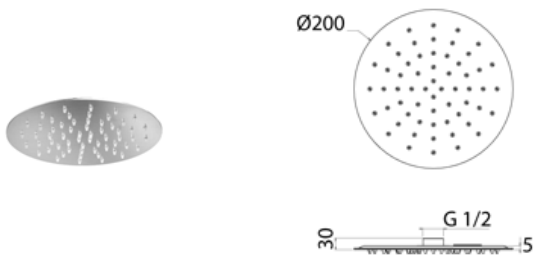

SOF032 "Slim" round shower head Ø 200 mm

SOF032S	Satin	$ 588.56
SOF032L	Polish	$ 676.76