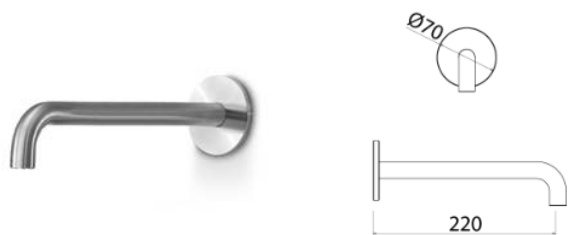

CAN134 Wall-mounted spout for washbasin

CAN134S	Satin	$ 563.08
CAN134L	Polish	$ 647.36
CAN134BKS	Satin black	$ 900.76
CAN134PGS	Satin rose gold	$ 900.76
CAN134LGS	Light gold satin	$ 900.76
CAN134GDS	Satin gold	$ 900.76
CAN134BKL	Black polish	$ 985.04
CAN134PGL	Polish rose gold	$ 985.04
CAN134LGL	Light gold polish	$ 985.04
CAN134GDL	Polish gold	$ 985.04
INC055	Optional Built-In Part	$ 378.56