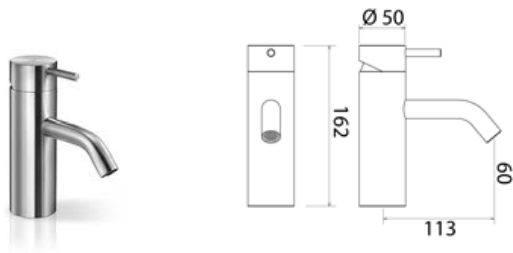

ONE

ONE001 Top-mounted mixer for basin

ONE001S	Satin	\$ 1,023.96
ONE001L	Polish	\$ 1,146.88
ONE001BKS	Satin black	\$ 1,638.56
ONE001PGS	Satin rose gold	\$ 1,638.56
ONE001LGS	Light gold satin	\$ 1,638.56
ONE001GDS	Satin gold	\$ 1,638.56
ONE001BKL	Black polish	\$ 1,792.00
ONE001PGL	Polish rose gold	\$ 1,792.00
ONE001LGL	Light gold polish	\$ 1,792.00
ONE001GDL	Polish gold	\$ 1,792.00