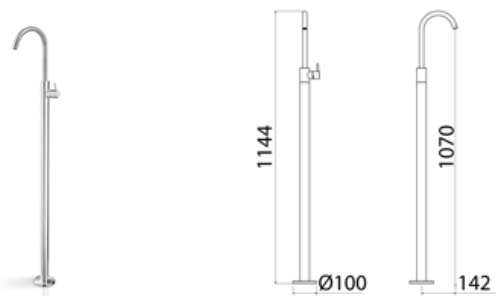

DEC061 Freestanding mixer for basin

DEC061S	Satin	$ 3,946.32
DEC061L	Polish	$ 4,538.24
DEC061BKS	Satin black	$ 6,314.28
DEC061PGS	Satin rose gold	$ 6,314.28
DEC061LGS	Light gold satin	$ 6,314.28
DEC061GDS	Satin gold	$ 6,314.28
DEC061BKL	Black polish	$ 6,906.20
DEC061PGL	Polish rose gold	$ 6,906.20
DEC061LGL	Light gold polish	$ 6,906.20
DEC061GDL	Polish gold	$ 6,906.20
BOX005	Obligatory Built-In Part	$ 833.28