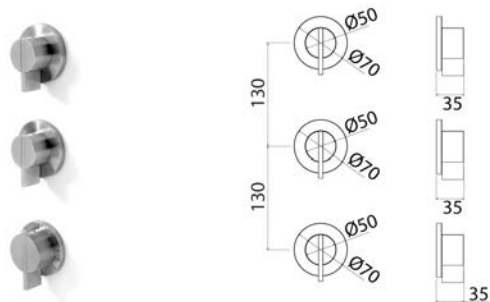

INS271L.A	Polish with light blue insert	$ 1,742.72
INS271BKS	Satin black	$ 2,162.44
INS271PGS	Satin rose gold	$ 2,162.44
INS271LGS	Light gold satin	$ 2,162.44
INS271GDS	Satin gold	$ 2,162.44
INS271BKL	Black polish	$ 2,486.96
INS271PGL	Polish rose gold	$ 2,486.96
INS271LGL	Light gold polish	$ 2,486.96
INS271GDL	Polish gold	$ 2,486.96
INC025	Obligatory Built-In Part	$ 1,952.72

INS272 Thermostatic mixer with 2 open/close taps

INS272S	Satin	$ 1,774.64
INS272S.W	Satin with white insert	$ 2,127.44
INS272S.B	Satin with black insert	$ 2,127.44
INS272S.R	Satin with red insert	$ 2,127.44
INS272S.C	Satin with cedar yellow insert	$ 2,127.44
INS272S.A	Satin with light blue insert	$ 2,127.44
INS272L	Polish	$ 2,041.76
INS272L.W	Polish with white insert	$ 2,394.56
INS272L.B	Polish with black insert	$ 2,394.56
INS272L.R	Polish with red insert	$ 2,394.56
INS272L.C	Polish with grape green insert	$ 2,394.56
INS272L.A	Polish with light blue insert	$ 2,394.56
INS272BKS	Satin black	$ 2,928.80
INS272PGS	Satin rose gold	$ 2,928.80
INS272LGS	Light gold satin	$ 2,928.80
INS272GDS	Satin gold	$ 2,928.80
INS272BKL	Black polish	$ 3,367.56
INS272PGL	Polish rose gold	$ 3,367.56
INS272LGL	Light gold polish	$ 3,367.56
INS272GDL	Polish gold	$ 3,367.56
INC026	Obligatory Built-In Part	$ 2,286.48