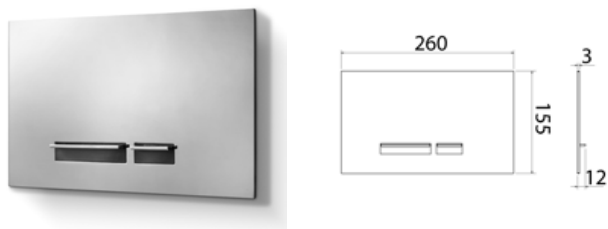

TEK500 Plate for Geberit dual flush plate with 2 buttons

TEK500S	Satin	$ 1,523.20
TEK500L	Polish	$ 1,751.68
TEK500BKS	Satin black	$ 2,437.12
TEK500PGS	Satin rose gold	$ 2,437.12
TEK500LGS	Light gold satin	$ 2,437.12
TEK500GDS	Satin gold	$ 2,437.12
TEK500BKL	Black polish	$ 2,665.60
TEK500PGL	Polish rose gold	$ 2,665.60
TEK500LGL	Light gold polish	$ 2,665.60
TEK500GDL	Polish gold	$ 2,665.60