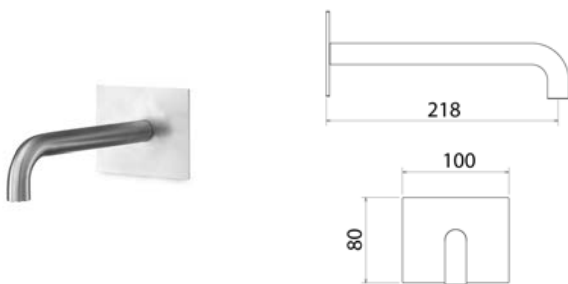

CAN115 Wall-mounted spout for washbasin

CAN115S	Satin	$ 563.08
CAN115L	Polish	$ 647.36
CAN115BKS	Satin black	$ 900.76
CAN115PGS	Satin rose gold	$ 900.76
CAN115LGS	Light gold satin	$ 900.76
CAN115GDS	Satin gold	$ 900.76
CAN115BKL	Black polish	$ 985.04
CAN115PGL	Polish rose gold	$ 985.04
CAN115LGL	Light gold polish	$ 985.04
CAN115GDL	Polish gold	$ 985.04
INC055	Optional Built-In Part	$ 378.56