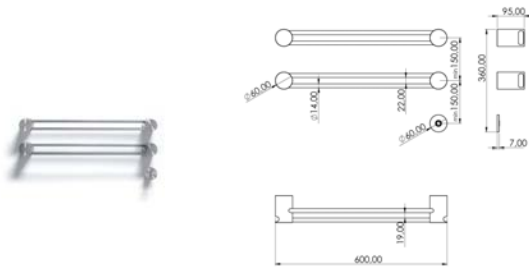

TWI052 Electric towel warmer L.600 mm with remote power button

TWI052S	Satin	$ 5,532.80
TWI052L	Polish	$ 6,417.60
TWI052BKBS	Satin black	$ 8,299.20
TWI052PGS	Satin rose gold	$ 8,299.20
TWI052LGS	Light gold satin	$ 8,299.20
TWI052GDS	Satin gold	$ 8,299.20
TWI052BKL	Black polish	$ 9,626.40
TWI052PGL	Polish rose gold	$ 9,626.40
TWI052LGL	Light gold polish	$ 9,626.40
TWI052GDL	Polish gold	$ 9,626.40
INC153	Obligatory Built-In Part	$ 772.80