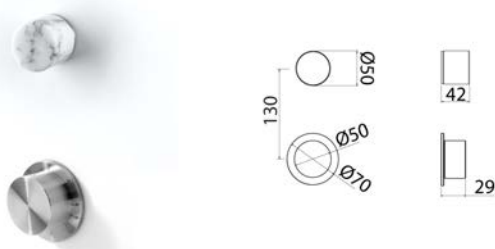

MRB414PGS.401	Satin Rose Gold with Black Marble	$ 1,901.76
MRB414PGS.402	Satin Rose Gold with Green Marble	$ 1,901.76
MRB414LGS.400	Satin Light Gold with White Marble	$ 1,901.76
MRB414LGS.401	Satin Light Gold with Black Marble	$ 1,901.76
MRB414LGS.402	Satin Light Gold with Green Marble	$ 1,901.76
MRB414S.401	Satin with Black marble	$ 1,087.80
MRB414S.402	Satin with Green marble	$ 1,087.80
MRB414GDS.400	Satin Gold with White Marble	$ 1,901.76
MRB414GDS.401	Satin Gold with Black Marble	$ 1,901.76
MRB414GDS.402	Satin Gold with Green Marble	$ 1,901.76
MRB414BKL.400	Polished Black with White Marble	$ 2,187.92
MRB414BKL.401	Polished Black with Black Marble	$ 2,187.92
MRB414BKL.402	Polished Black with Green Marble	$ 2,187.92
MRB414PGL.400	Polished Rose Gold with White Marble	$ 2,187.92
MRB414PGL.401	Polished Rose Gold with Black Marble	$ 2,187.92
MRB414PGL.402	Polished Rose Gold with Green Marble	$ 2,187.92
MRB414LGL.400	Polished Light Gold with White Marble	$ 2,187.92
MRB414LGL.401	Polished Light Gold with Black Marble	$ 2,187.92
MRB414LGL.402	Polished Light Gold with Green Marble	$ 2,187.92
MRB414GDL.400	Polished Gold with White Marble	$ 2,187.92
MRB414GDL.401	Polished Gold with Black Marble	$ 2,187.92
MRB414GDL.402	Polished Gold with Green Marble	$ 2,187.92
INC043	Obligatory Built-In Part	$ 1,043.28

MRB271 Thermostatic mixer with 1 open/close tap

MARBLE

MRB271S.400	Satin with White marble	$ 1,564.64
MRB271L.400	Polish with White Marble	$ 1,752.24
MRB271L.401	Polish with Black Marble	$ 1,752.24
MRB271L.402	Polish with Green Marble	$ 1,752.24
MRB271BKS.400	Black satin with White Marble	$ 2,426.48
MRB271BKS.401	Black satin with Black Marble	$ 2,426.48
MRB271BKS.402	Black satin with Green Marble	$ 2,426.48
MRB271PGS.400	Satin Rose Gold with White Marble	$ 2,426.48
MRB271PGS.401	Satin Rose Gold with Black Marble	$ 2,426.48
MRB271PGS.402	Satin Rose Gold with Green Marble	$ 2,426.48
MRB271LGS.400	Satin Light Gold with White Marble	$ 2,426.48
MRB271LGS.401	Satin Light Gold with Black Marble	$ 2,426.48
MRB271LGS.402	Satin Light Gold with Green Marble	$ 2,426.48
MRB271S.401	Satin with Black marble	$ 1,564.64
MRB271S.402	Satin with Green marble	$ 1,564.64
MRB271GDS.400	Satin Gold with White Marble	$ 2,426.48
MRB271GDS.401	Satin Gold with Black Marble	$ 2,426.48
MRB271GDS.402	Satin Gold with Green Marble	$ 2,426.48
MRB271BKL.400	Polished Black with White Marble	$ 2,788.80
MRB271BKL.401	Polished Black with Black Marble	$ 2,788.80
MRB271BKL.402	Polished Black with Green Marble	$ 2,788.80
MRB271PGL.400	Polished Rose Gold with White Marble	$ 2,788.80
MRB271PGL.401	Polished Rose Gold with Black Marble	$ 2,788.80
MRB271PGL.402	Polished Rose Gold with Green Marble	$ 2,788.80
MRB271LGL.400	Polished Light Gold with White Marble	$ 2,788.80
MRB271LGL.401	Polished Light Gold with Black Marble	$ 2,788.80
MRB271LGL.402	Polished Light Gold with Green Marble	$ 2,788.80
MRB271GDL.400	Polished Gold with White Marble	$ 2,788.80
MRB271GDL.401	Polished Gold with Black Marble	$ 2,788.80
MRB271GDL.402	Polished Gold with Green Marble	$ 2,788.80
INC025	Obligatory Built-In Part	$ 1,952.72