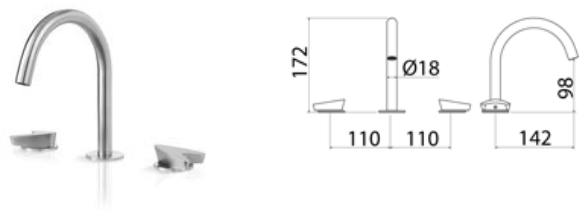

ARW201 Three-hole mixer for washbasin with spout

ARW201S	Satin	$ 2,264.36
ARW201L	Polish	$ 2,535.96
ARW201BKS	Satin black	$ 3,396.40
ARW201PGS	Satin rose gold	$ 3,396.40
ARW201LGS	Light gold satin	$ 3,396.40
ARW201GDS	Satin gold	$ 3,396.40
ARW201BKL	Black polish	$ 3,736.04
ARW201PGL	Polish rose gold	$ 3,736.04
ARW201LGL	Light gold polish	$ 3,736.04
ARW201GDL	Polish gold	$ 3,736.04