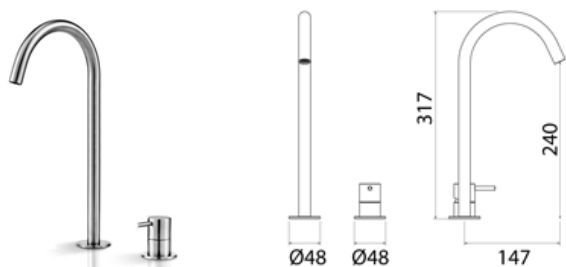

DEC113 Two-hole mixer for washbasin with spout

DEC113S	Satin	$ 1,717.24
DEC113L	Polish	$ 1,974.84
DEC113BKS	Satin black	$ 2,747.64
DEC113PGS	Satin rose gold	$ 2,747.64
DEC113LGS	Light gold satin	$ 2,747.64
DEC113GDS	Satin gold	$ 2,747.64
DEC113BKL	Black polish	$ 3,005.24
DEC113PGL	Polish rose gold	$ 3,005.24
DEC113LGL	Light gold polish	$ 3,005.24
DEC113GDL	Polish gold	$ 3,005.24