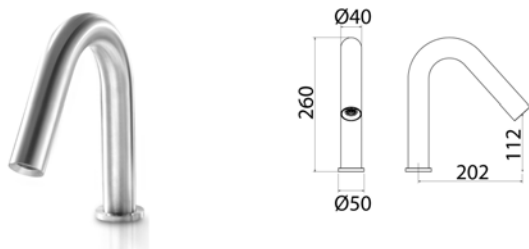

CAN036 Top-mounted bathtub spout

CAN036S	Satin	$ 893.76
CAN036L	Polish	$ 1,027.60
CAN036BKS	Satin black	$ 1,429.96
CAN036PGS	Satin rose gold	$ 1,429.96
CAN036LGS	Light gold satin	$ 1,429.96
CAN036GDS	Satin gold	$ 1,429.96
CAN036BKL	Black polish	$ 1,563.80
CAN036PGL	Polish rose gold	$ 1,563.80
CAN036LGL	Light gold polish	$ 1,563.80
CAN036GDL	Polish gold	$ 1,563.80

CAN208 Top-mounted bathtub spout