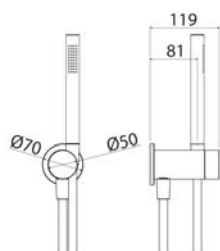

PUR110 Wall-mounted tap set for bathtub/shower with hand-shower

PUR110S	Satin	\$ 1,908.20
PUR110L	Polish	\$ 2,136.96
PUR110BKS	Satin black	\$ 2,862.16
PUR110PGS	Satin rose gold	\$ 2,862.16
PUR110LGS	Light gold satin	\$ 2,862.16
PUR110GDS	Satin gold	\$ 2,862.16
PUR110BKL	Black polish	\$ 3,148.32
PUR110PGL	Polish rose gold	\$ 3,148.32
PUR110LGL	Light gold polish	\$ 3,148.32
PUR110GDL	Polish gold	\$ 3,148.32
INC001	Obligatory Built-In Part	\$ 346.64