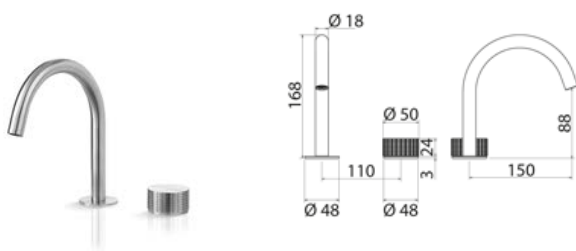

KRO101 Two-hole mixer for washbasin with spout

KRO101S	Satin	$ 1,806.28
KRO101L	Polish	$ 2,077.32
KRO101BKS	Satin black	$ 2,799.72
KRO101PGS	Satin rose gold	$ 2,799.72
KRO101LGS	Light gold satin	$ 2,799.72
KRO101GDS	Satin gold	$ 2,799.72
KRO101BKL	Black polish	$ 3,070.76
KRO101PGL	Polish rose gold	$ 3,070.76
KRO101LGL	Light gold polish	$ 3,070.76
KRO101GDL	Polish gold	$ 3,070.76