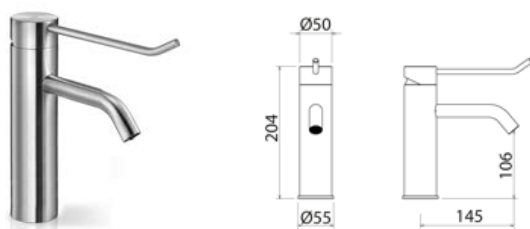

SEN201 Top-mounted mixer for basin with clinical lever

SEN201S	Satin	$ 1,008.28
SEN201L	Polish	$ 1,158.64