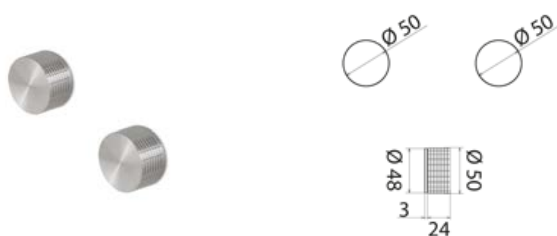

KRO324 Wall mounted set of 2 shut-off mixing valves

KRO324S	Satin	$ 1,074.92
KRO324L	Polish	$ 1,236.20
KRO324BKS	Satin black	$ 1,666.00
KRO324PGS	Satin rose gold	$ 1,666.00
KRO324LGS	Light gold satin	$ 1,666.00
KRO324GDS	Satin gold	$ 1,666.00
KRO324BKL	Black polish	$ 1,827.28
KRO324PGL	Polish rose gold	$ 1,827.28
KRO324LGL	Light gold polish	$ 1,827.28
KRO324GDL	Polish gold	$ 1,827.28
INC043	Obligatory Built-In Part	$ 1,043.28