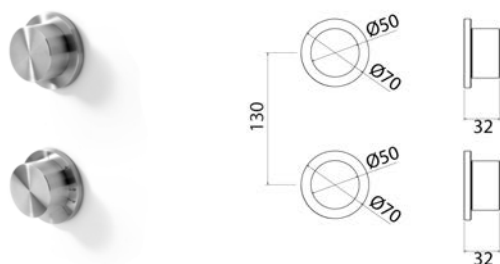

PUR271 Thermostatic mixer with 1 open/close tap

PUR271S	Satin	$ 1,310.40
PUR271L	Polish	$ 1,466.08
PUR271BKS	Satin black	$ 2,095.80
PUR271PGS	Satin rose gold	$ 2,095.80
PUR271LGS	Light gold satin	$ 2,095.80
PUR271GDS	Satin gold	$ 2,095.80
PUR271BKL	Black polish	$ 2,346.96
PUR271PGL	Polish rose gold	$ 2,346.96
PUR271LGL	Light gold polish	$ 2,346.96
PUR271GDL	Polish gold	$ 2,346.96
INC025	Obligatory Built-In Part	$ 1,952.72