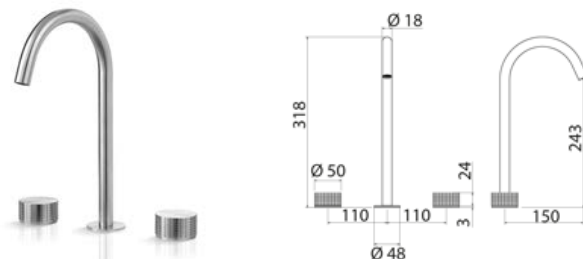

KRO203 Three-hole mixer for washbasin with spout

KRO203S	Satin	$ 2,887.64
KRO203L	Polish	$ 3,320.52
KRO203BKS	Satin black	$ 4,475.52
KRO203PGS	Satin rose gold	$ 4,475.52
KRO203LGS	Light gold satin	$ 4,475.52
KRO203GDS	Satin gold	$ 4,475.52
KRO203BKL	Black polish	$ 4,908.68
KRO203PGL	Polish rose gold	$ 4,908.68
KRO203LGL	Light gold polish	$ 4,908.68
KRO203GDL	Polish gold	$ 4,908.68