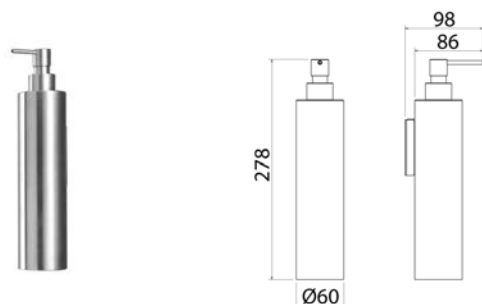

PUR530 Wall-mounted Dispenser

PUR530S	Satin	$ 642.60
PUR530L	Polish	$ 738.92
PUR530BKS	Satin black	$ 1,027.88
PUR530PGS	Satin rose gold	$ 1,027.88
PUR530LGS	Light gold satin	$ 1,027.88
PUR530GDS	Satin gold	$ 1,027.88
PUR530BKL	Black polish	$ 1,124.20
PUR530PGL	Polish rose gold	$ 1,124.20
PUR530LGL	Light gold polish	$ 1,124.20
PUR530GDL	Polish gold	$ 1,124.20

INS519 Built-in soap dispenser