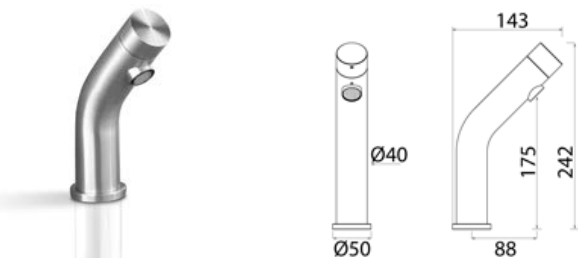

PUR007 Top-mounted mixer for basin

PUR007S	Satin	$ 1,367.52
PUR007L	Polish	$ 1,531.60
PUR007BKS	Satin black	$ 2,051.28
PUR007PGS	Satin rose gold	$ 2,051.28
PUR007LGS	Light gold satin	$ 2,051.28
PUR007GDS	Satin gold	$ 2,051.28
PUR007BKL	Black polish	$ 2,256.24
PUR007PGL	Polish rose gold	$ 2,256.24
PUR007LGL	Light gold polish	$ 2,256.24
PUR007GDL	Polish gold	$ 2,256.24