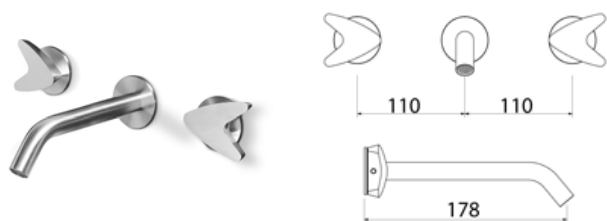

ARW182 Wall-mounted mixer for basin

ARW182S	Satin	$ 1,494.64
ARW182L	Polish	$ 1,674.12
ARW182BKS	Satin black	$ 2,241.96
ARW182PGS	Satin rose gold	$ 2,241.96
ARW182LGS	Light gold satin	$ 2,241.96
ARW182GDS	Satin gold	$ 2,241.96
ARW182BKL	Black polish	$ 2,466.24
ARW182PGL	Polish rose gold	$ 2,466.24
ARW182LGL	Light gold polish	$ 2,466.24
ARW182GDL	Polish gold	$ 2,466.24
INC041	Obligatory Built-In Part	$ 1,151.36