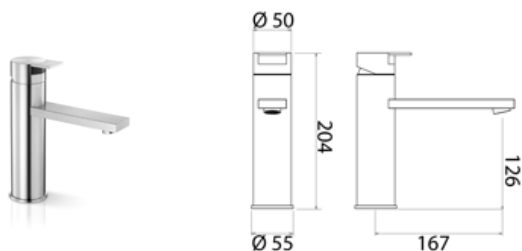

TEK002 Top-mounted mixer for basin

TEK002S	Satin	$ 1,974.84
TEK002L	Polish	$ 2,271.08
TEK002BKS	Satin black	$ 3,159.80
TEK002PGS	Satin rose gold	$ 3,159.80
TEK002LGS	Light gold satin	$ 3,159.80
TEK002GDS	Satin gold	$ 3,159.80
TEK002BKL	Black polish	$ 3,456.04
TEK002PGL	Polish rose gold	$ 3,456.04
TEK002LGL	Light gold polish	$ 3,456.04
TEK002GDL	Polish gold	$ 3,456.04