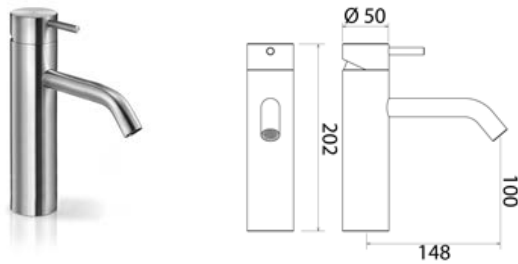

ONE002 Top-mounted mixer for basin

ONE002S	Satin	$ 1,055.88
ONE002L	Polish	$ 1,182.44
ONE002BKS	Satin black	$ 1,689.24
ONE002PGS	Satin rose gold	$ 1,689.24
ONE002LGS	Light gold satin	$ 1,689.24
ONE002GDS	Satin gold	$ 1,689.24
ONE002BKL	Black polish	$ 1,847.72
ONE002PGL	Polish rose gold	$ 1,847.72
ONE002LGL	Light gold polish	$ 1,847.72
ONE002GDL	Polish gold	$ 1,847.72