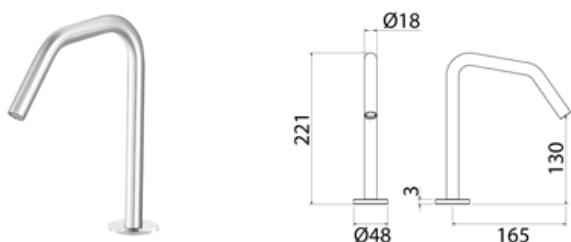

CAN023 Fixed top-mounted basin spout

CAN023S	Satin	$ 706.16
CAN023L	Polish	$ 812.00
CAN023BKS	Satin black	$ 1,129.52
CAN023PGS	Satin rose gold	$ 1,129.52
CAN023LGS	Light gold satin	$ 1,129.52
CAN023GDS	Satin gold	$ 1,129.52
CAN023BKL	Black polish	$ 1,235.64
CAN023PGL	Polish rose gold	$ 1,235.64
CAN023LGL	Light gold polish	$ 1,235.64
CAN023GDL	Polish gold	$ 1,235.64