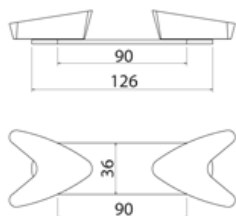

ARW125 Top mounted open/close taps (couple)

ARW125S	Satin	$ 2,184.84
ARW125L	Polish	$ 2,446.92
ARW125BKS	Satin black	$ 3,277.12
ARW125PGS	Satin rose gold	$ 3,277.12
ARW125LGS	Light gold satin	$ 3,277.12
ARW125GDS	Satin gold	$ 3,277.12
ARW125BKL	Black polish	$ 3,604.72
ARW125PGL	Polish rose gold	$ 3,604.72
ARW125LGL	Light gold polish	$ 3,604.72
ARW125GDL	Polish gold	$ 3,604.72