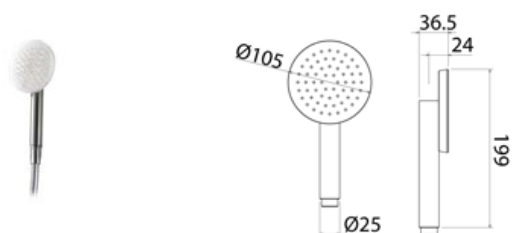

DOC005 Round hand-shower

DOC005S	Satin	$ 683.76
DOC005L	Polish	$ 786.24
DOC005BKS	Satin black	$ 1,093.96
DOC005PGS	Satin rose gold	$ 1,093.96
DOC005LGS	Light gold satin	$ 1,093.96
DOC005GDS	Satin gold	$ 1,093.96
DOC005BKL	Black polish	$ 1,196.72
DOC005PGL	Polish rose gold	$ 1,196.72
DOC005LGL	Light gold polish	$ 1,196.72
DOC005GDL	Polish gold	$ 1,196.72