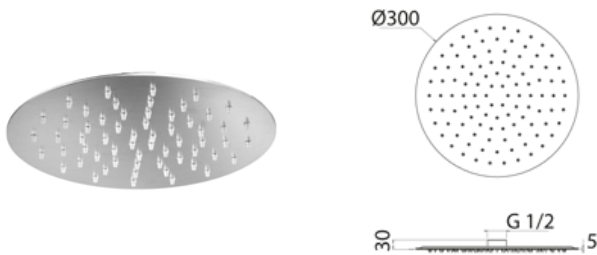

SOF032 "Slim" round shower head Ø 200 mm

SOF032S	Satin	\$ 588.56
SOF032L	Polish	\$ 676.76

SOF034 "Slim" Adjustable round shower head Ø 200 mm

SOF034S	Satin	\$ 706.16
SOF034L	Polish	\$ 812.00

SOF035 "Slim" round shower head Ø 300 mm