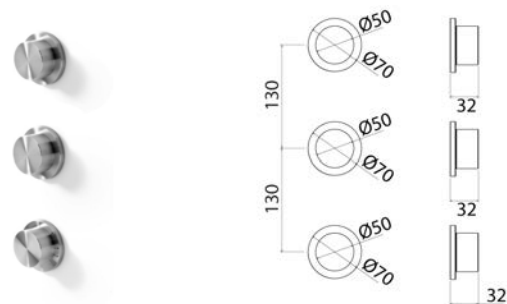

PUR272 Thermostatic mixer with 2 open/close taps

PUR272S	Satin	$ 1,774.64
PUR272L	Polish	$ 1,987.44
PUR272BKS	Satin black	$ 2,839.76
PUR272PGS	Satin rose gold	$ 2,839.76
PUR272LGS	Light gold satin	$ 2,839.76
PUR272GDS	Satin gold	$ 2,839.76
PUR272BKL	Black polish	$ 3,179.96
PUR272PGL	Polish rose gold	$ 3,179.96
PUR272LGL	Light gold polish	$ 3,179.96
PUR272GDL	Polish gold	$ 3,179.96
INC026	Obligatory Built-In Part	$ 2,286.48