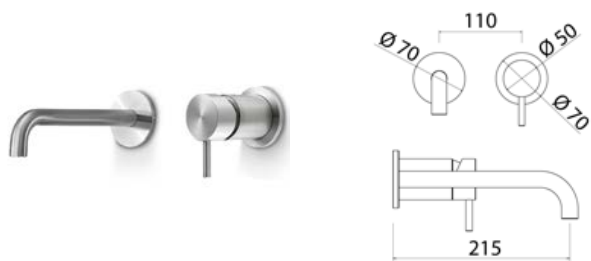

ONE341 Wall-mounted mixer for basin

ONE341S	Satin	$ 690.20
ONE341L	Polish	$ 773.08
ONE341BKS	Satin black	$ 1,104.32
ONE341PGS	Satin rose gold	$ 1,104.32
ONE341LGS	Light gold satin	$ 1,104.32
ONE341GDS	Satin gold	$ 1,104.32
ONE341BKL	Black polish	$ 1,207.64
ONE341PGL	Polish rose gold	$ 1,207.64
ONE341LGL	Light gold polish	$ 1,207.64
ONE341GDL	Polish gold	$ 1,207.64
INC004	Obligatory Built-In Part	$ 1,030.40