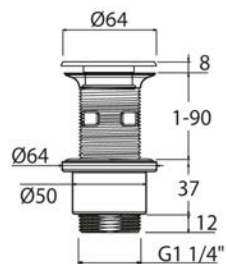

ACC002 Clic-clac waste drain

ACC002S	Satin	$ 267.12
ACC002L	Polish	$ 307.44
ACC002BKS	Satin black	$ 427.56
ACC002PGS	Satin rose gold	$ 427.56
ACC002LGS	Light gold satin	$ 427.56
ACC002GDS	Satin gold	$ 427.56
ACC002BKL	Black polish	$ 467.60
ACC002PGL	Polish rose gold	$ 467.60
ACC002LGL	Light gold polish	$ 467.60
ACC002GDL	Polish gold	$ 467.60