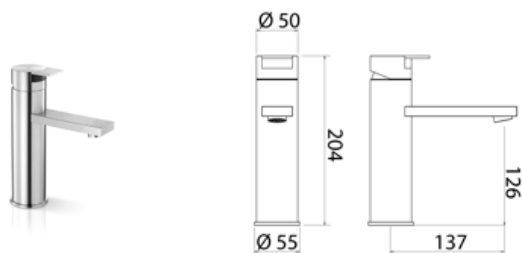

TEK001 Top-mounted mixer for basin

TEK001S	Satin	$ 1,917.72
TEK001L	Polish	$ 2,205.28
TEK001BKS	Satin black	$ 3,068.24
TEK001PGS	Satin rose gold	$ 3,068.24
TEK001LGS	Light gold satin	$ 3,068.24
TEK001GDS	Satin gold	$ 3,068.24
TEK001BKL	Black polish	$ 3,355.80
TEK001PGL	Polish rose gold	$ 3,355.80
TEK001LGL	Light gold polish	$ 3,355.80
TEK001GDL	Polish gold	$ 3,355.80