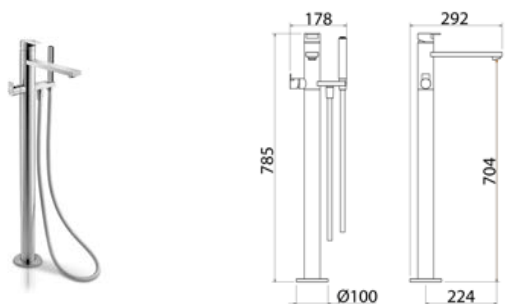

TEK071 Freestanding mixer for bathtub with shower hand

TEK071S	Satin	$ 5,549.04
TEK071L	Polish	$ 6,381.48
TEK071BKS	Satin black	$ 8,878.52
TEK071PGS	Satin rose gold	$ 8,878.52
TEK071LGS	Light gold satin	$ 8,878.52
TEK071GDS	Satin gold	$ 8,878.52
TEK071BKL	Black polish	$ 9,710.68
TEK071PGL	Polish rose gold	$ 9,710.68
TEK071LGL	Light gold polish	$ 9,710.68
TEK071GDL	Polish gold	$ 9,710.68
BOX005	Obligatory Built-In Part	$ 833.28