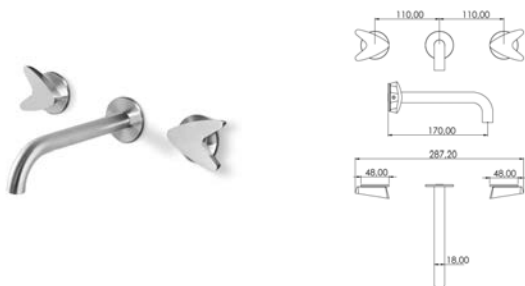

ARW186 Wall-mounted mixer for basin

ARW186S	Satin	$ 1,489.60
ARW186L	Polish	$ 1,713.60
ARW186BKS	Satin black	$ 2,310.00
ARW186PGS	Satin rose gold	$ 2,310.00
ARW186LGS	Light gold satin	$ 2,310.00
ARW186GDS	Satin gold	$ 2,310.00
ARW186BKL	Black polish	$ 2,531.20
ARW186PGL	Polish rose gold	$ 2,531.20
ARW186LGL	Light gold polish	$ 2,531.20
ARW186GDL	Polish gold	$ 2,531.20
INC041	Obligatory Built-In Part	$ 1,151.36