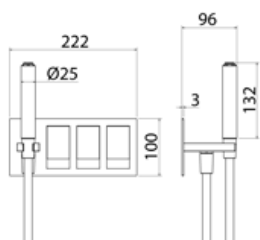

TEK201 Bathtub/shower wall-mounted tap set with mixer and 2 way diverter

TEK201S	Satin	$ 3,409.00
TEK201L	Polish	$ 3,920.28
TEK201BKS	Satin black	$ 5,454.40
TEK201PGS	Satin rose gold	$ 5,454.40
TEK201LGS	Light gold satin	$ 5,454.40
TEK201GDS	Satin gold	$ 5,454.40
TEK201BKL	Black polish	$ 5,965.68
TEK201PGL	Polish rose gold	$ 5,965.68
TEK201LGL	Light gold polish	$ 5,965.68
TEK201GDL	Polish gold	$ 5,965.68
BOX007	Obligatory Built-In Part	$ 896.84