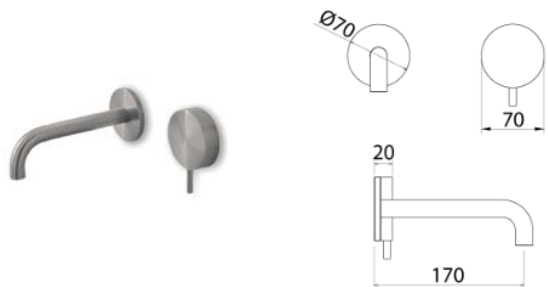

RND048 Wall-mounted mixer for basin

RND048S	Satin	$ 1,815.80
RND048L	Polish	$ 2,033.64
RND048BKS	Satin black	$ 2,723.84
RND048PGS	Satin rose gold	$ 2,723.84
RND048LGS	Light gold satin	$ 2,723.84
RND048GDS	Satin gold	$ 2,723.84
RND048BKL	Black polish	$ 2,996.00
RND048PGL	Polish rose gold	$ 2,996.00
RND048LGL	Light gold polish	$ 2,996.00
RND048GDL	Polish gold	$ 2,996.00
INC066	Obligatory Built-In Part	$ 1,027.32