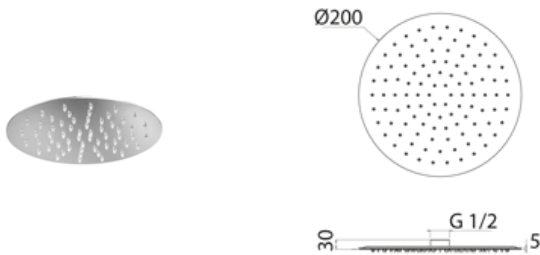

SOF034 "Slim" Adjustable round shower head Ø 200 mm

SOF034S	Satin	$ 706.16
SOF034L	Polish	$ 812.00