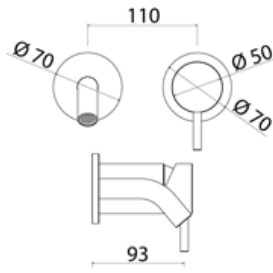

ONE333 Wall-mounted mixer for basin

ONE333S	Satin	$ 585.20
ONE333L	Polish	$ 655.48
ONE333BKS	Satin black	$ 936.32
ONE333PGS	Satin rose gold	$ 936.32
ONE333LGS	Light gold satin	$ 936.32
ONE333GDS	Satin gold	$ 936.32
ONE333BKL	Black polish	$ 1,023.96
ONE333PGL	Polish rose gold	$ 1,023.96
ONE333LGL	Light gold polish	$ 1,023.96
ONE333GDL	Polish gold	$ 1,023.96
INC004	Obligatory Built-In Part	$ 1,030.40