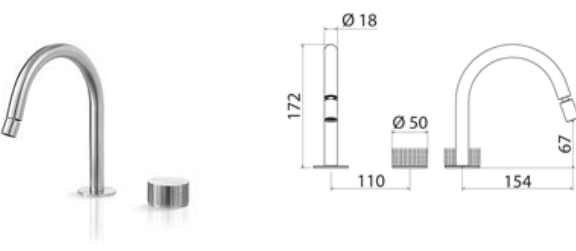

KRO120 Two-hole mixer for bidet with spout

KRO120S	Satin	$ 1,888.88
KRO120L	Polish	$ 2,172.24
KRO120BKS	Satin black	$ 2,927.96
KRO120PGS	Satin rose gold	$ 2,927.96
KRO120LGS	Light gold satin	$ 2,927.96
KRO120GDS	Satin gold	$ 2,927.96
KRO120BKL	Black polish	$ 3,211.32
KRO120PGL	Polish rose gold	$ 3,211.32
KRO120LGL	Light gold polish	$ 3,211.32
KRO120GDL	Polish gold	$ 3,211.32