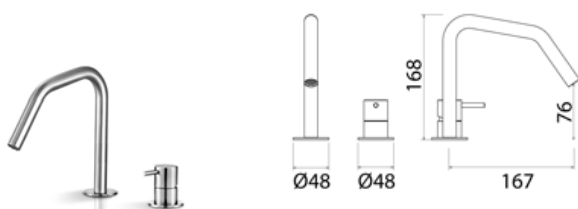

DEC103 Two-hole mixer for washbasin with spout

DEC103S	Satin	$ 1,631.56
DEC103L	Polish	$ 1,876.00
DEC103BKS	Satin black	$ 2,610.16
DEC103PGS	Satin rose gold	$ 2,610.16
DEC103LGS	Light gold satin	$ 2,610.16
DEC103GDS	Satin gold	$ 2,610.16
DEC103BKL	Black polish	$ 2,854.88
DEC103PGL	Polish rose gold	$ 2,854.88
DEC103LGL	Light gold polish	$ 2,854.88
DEC103GDL	Polish gold	$ 2,854.88