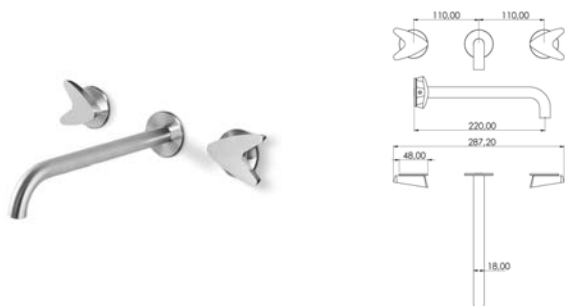

ARW187 Wall-mounted mixer for basin

ARW187S	Satin	$ 1,517.60
ARW187L	Polish	$ 1,744.40
ARW187BKS	Satin black	$ 2,352.00
ARW187PGS	Satin rose gold	$ 2,352.00
ARW187LGS	Light gold satin	$ 2,352.00
ARW187GDS	Satin gold	$ 2,352.00
ARW187BKL	Black polish	$ 2,578.80
ARW187PGL	Polish rose gold	$ 2,578.80
ARW187LGL	Light gold polish	$ 2,578.80
ARW187GDL	Polish gold	$ 2,578.80
INC041	Obligatory Built-In Part	$ 1,151.36