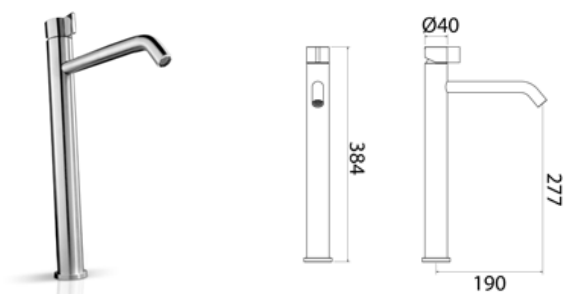

INS011PGS	Satin rose gold	$ 2,040.36
INS011LGS	Light gold satin	$ 2,040.36
INS011GDS	Satin gold	$ 2,040.36
INS011BKL	Black polish	$ 2,231.60
INS011PGL	Polish rose gold	$ 2,231.60
INS011LGL	Light gold polish	$ 2,231.60
INS011GDL	Polish gold	$ 2,231.60

INS012 Top-mounted mixer for basin

INS012S	Satin	$ 1,332.52
INS012S.W	Satin with white insert	$ 1,447.04
INS012S.B	Satin with black insert	$ 1,447.04
INS012S.R	Satin with red insert	$ 1,447.04
INS012S.C	Satin with cedar yellow insert	$ 1,447.04
INS012S.A	Satin with light blue insert	$ 1,447.04
INS012L	Polish	$ 1,532.44
INS012L.W	Polish with white insert	$ 1,664.04
INS012L.B	Polish with black insert	$ 1,664.04
INS012L.R	Polish with red insert	$ 1,664.04
INS012L.C	Polish with grape green insert	$ 1,664.04
INS012L.A	Polish with light blue insert	$ 1,664.04
INS012BKBS	Satin black	$ 2,131.92
INS012PGS	Satin rose gold	$ 2,131.92
INS012LGS	Light gold satin	$ 2,131.92
INS012GDS	Satin gold	$ 2,131.92
INS012BKL	Black polish	$ 2,331.84
INS012PGL	Polish rose gold	$ 2,331.84
INS012LGL	Light gold polish	$ 2,331.84
INS012GDL	Polish gold	$ 2,331.84