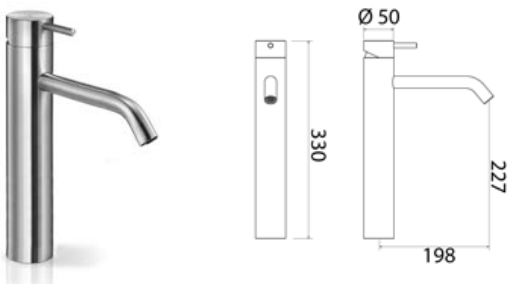

ONE011 Top-mounted mixer for basin

ONE011S	Satin	$ 1,208.48
ONE011L	Polish	$ 1,353.52
ONE011BKS	Satin black	$ 1,933.40
ONE011PGS	Satin rose gold	$ 1,933.40
ONE011LGS	Light gold satin	$ 1,933.40
ONE011GDS	Satin gold	$ 1,933.40
ONE011BKL	Black polish	$ 2,114.84
ONE011PGL	Polish rose gold	$ 2,114.84
ONE011LGL	Light gold polish	$ 2,114.84
ONE011GDL	Polish gold	$ 2,114.84