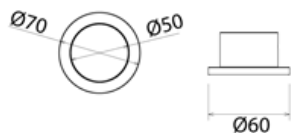

PUR204 Top mounted mono-control mixer for basin/bathtub

PUR204S	Satin	$ 1,011.36
PUR204L	Polish	$ 1,132.60
PUR204BKS	Satin black	$ 1,517.04
PUR204PGS	Satin rose gold	$ 1,517.04
PUR204LGS	Light gold satin	$ 1,517.04
PUR204GDS	Satin gold	$ 1,517.04
PUR204BKL	Black polish	$ 1,668.52
PUR204PGL	Polish rose gold	$ 1,668.52
PUR204LGL	Light gold polish	$ 1,668.52
PUR204GDL	Polish gold	$ 1,668.52