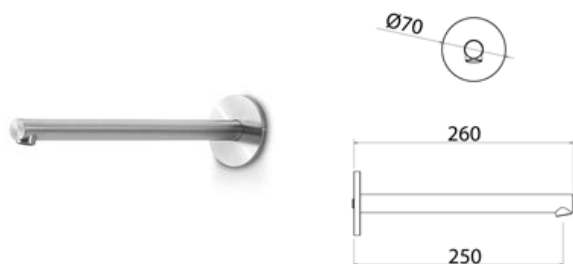

CAN156 Wall-mounted spout for washbasin

CAN156S	Satin	$ 528.08
CAN156L	Polish	$ 607.32
CAN156BKS	Satin black	$ 844.76
CAN156PGS	Satin rose gold	$ 844.76
CAN156LGS	Light gold satin	$ 844.76
CAN156GDS	Satin gold	$ 844.76
CAN156BKL	Black polish	$ 924.00
CAN156PGL	Polish rose gold	$ 924.00
CAN156LGL	Light gold polish	$ 924.00
CAN156GDL	Polish gold	$ 924.00
INC055	Optional Built-In Part	$ 378.56