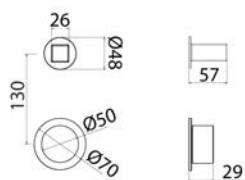

IOI271 Thermostatic mixer with 1 open/close tap

IOI271S.105	Satin with black matt ceramic handle	$ 1,520.12
IOI271S.100	Satin with white brilliant ceramic handle	$ 1,520.12
IOI271S.101	Satin with white matt ceramic handle	$ 1,520.12
IOI271S.104	Satin with black brilliant ceramic handle	$ 1,520.12
IOI271S.125	Satin with red brilliant ceramic handle	$ 1,520.12
IOI271L.100	Polished with white brilliant ceramic handle	$ 1,704.64
IOI271L.101	Polished with white matt ceramic handle	$ 1,704.64
IOI271L.104	Polished with black brilliant ceramic handle	$ 1,704.64
IOI271L.105	Polished with black matt ceramic handle	$ 1,704.64
IOI271L.125	Polished with red brilliant ceramic handle	$ 1,704.64
IOI271BKS.100	Black satin with white brilliant ceramic handle	$ 2,356.48
IOI271BKS.101	Black satin with white matt ceramic handle	$ 2,356.48
IOI271BKS.104	Black satin with black brilliant ceramic handle	$ 2,356.48
IOI271BKS.105	Black satin with black matt ceramic handle	$ 2,356.48
IOI271BKS.125	Black satin with red brilliant ceramic handle	$ 2,356.48
IOI271PGS.100	Satin rose gold with white brilliant ceramic handle	$ 2,356.48
IOI271PGS.101	Satin rose gold with white matt ceramic handle	$ 2,356.48
IOI271PGS.104	Satin rose gold with black brilliant ceramic handle	$ 2,356.48
IOI271PGS.105	Satin rose gold with black matt ceramic handle	$ 2,356.48
IOI271PGS.125	Satin rose gold with red brilliant ceramic handle	$ 2,356.48
IOI271LGS.100	Satin light gold with white brilliant ceramic handle	$ 2,356.48
IOI271LGS.101	Satin light gold with white matt ceramic handle	$ 2,356.48
IOI271LGS.104	Satin light gold with black brilliant ceramic handle	$ 2,356.48
IOI271LGS.105	Satin light gold with black matt ceramic handle	$ 2,356.48
IOI271LGS.125	Satin light gold with red brilliant ceramic handle	$ 2,356.48
IOI271GDS.100	Satin gold with white brilliant ceramic handle	$ 2,356.48
IOI271GDS.101	Satin gold with white matt ceramic handle	$ 2,356.48
IOI271GDS.104	Satin gold with black brilliant ceramic handle	$ 2,356.48
IOI271GDS.105	Satin gold with black matt ceramic handle	$ 2,356.48
IOI271GDS.125	Satin gold with red brilliant ceramic handle	$ 2,356.48
IOI271BKL.100	Black polished with white brilliant ceramic handle	$ 2,639.56
IOI271BKL.101	Black polished with white matt ceramic handle	$ 2,639.56
IOI271BKL.104	Black polished with black brilliant ceramic handle	$ 2,639.56
IOI271BKL.105	Black polished with black matt ceramic handle	$ 2,639.56
IOI271BKL.125	Black polished with red brilliant ceramic handle	$ 2,639.56
IOI271PGL.100	Polished rose gold with white brilliant ceramic handle	$ 2,639.56
IOI271PGL.101	Polished rose gold with white matt ceramic handle	$ 2,639.56
IOI271PGL.104	Polished rose gold with black brilliant ceramic handle	$ 2,639.56
IOI271PGL.105	Polished rose gold with black matt ceramic handle	$ 2,639.56
IOI271PGL.125	Polished rose gold with red brilliant ceramic handle	$ 2,639.56
IOI271LGL.100	Polished light gold with white brilliant ceramic handle	$ 2,639.56
IOI271LGL.101	Polished light gold with white matt ceramic handle	$ 2,639.56
IOI271LGL.104	Polished light gold with black brilliant ceramic handle	$ 2,639.56
IOI271LGL.105	Polished light gold with black matt ceramic handle	$ 2,639.56
IOI271LGL.125	Polished light gold with red brilliant ceramic handle	$ 2,639.56
IOI271GDL.100	Polished gold with white brilliant ceramic handle	$ 2,639.56
IOI271GDL.101	Polished gold with white matt ceramic handle	$ 2,639.56
IOI271GDL.104	Polished gold with black brilliant ceramic handle	$ 2,639.56
IOI271GDL.105	Polished gold with black matt ceramic handle	$ 2,639.56
IOI271GDL.125	Polished gold with red brilliant ceramic handle	$ 2,639.56
INC025	Obligatory Built-In Part	$ 1,952.72