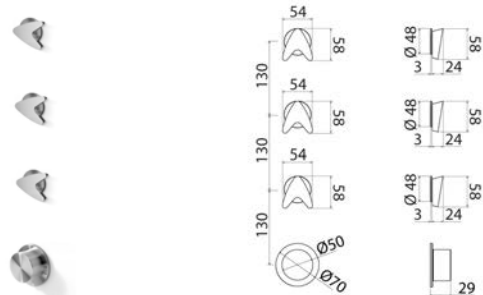

ARW273 Thermostatic mixer with 3 open/close taps

ARW273S	Satin	$ 2,206.96
ARW273L	Polish	$ 2,471.00
ARW273BKS	Satin black	$ 3,529.96
ARW273PGS	Satin rose gold	$ 3,529.96
ARW273LGS	Light gold satin	$ 3,529.96
ARW273GDS	Satin gold	$ 3,529.96
ARW273BKL	Black polish	$ 3,952.76
ARW273PGL	Polish rose gold	$ 3,952.76
ARW273LGL	Light gold polish	$ 3,952.76
ARW273GDL	Polish gold	$ 3,952.76
INC027	Obligatory Built-In Part	$ 2,617.16