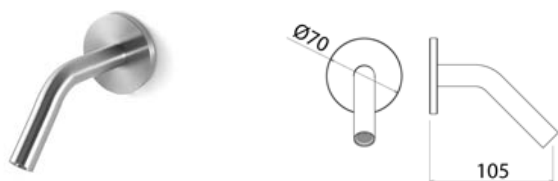

CAN143 Wall-mounted spout for washbasin

CAN143S	Satin	$ 439.04
CAN143L	Polish	$ 504.84
CAN143BKS	Satin black	$ 702.24
CAN143PGS	Satin rose gold	$ 702.24
CAN143LGS	Light gold satin	$ 702.24
CAN143GDS	Satin gold	$ 702.24
CAN143BKL	Black polish	$ 768.04
CAN143PGL	Polish rose gold	$ 768.04
CAN143LGL	Light gold polish	$ 768.04
CAN143GDL	Polish gold	$ 768.04
INC055	Optional Built-In Part	$ 378.56