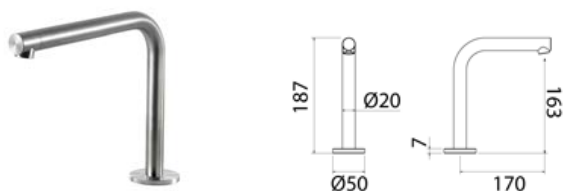

CAN030 Fixed top-mounted basin spout

CAN030S	Satin	$ 674.24
CAN030L	Polish	$ 775.32
CAN030BKS	Satin black	$ 1,078.84
CAN030PGS	Satin rose gold	$ 1,078.84
CAN030LGS	Light gold satin	$ 1,078.84
CAN030GDS	Satin gold	$ 1,078.84
CAN030BKL	Black polish	$ 1,179.92
CAN030PGL	Polish rose gold	$ 1,179.92
CAN030LGL	Light gold polish	$ 1,179.92
CAN030GDL	Polish gold	$ 1,179.92