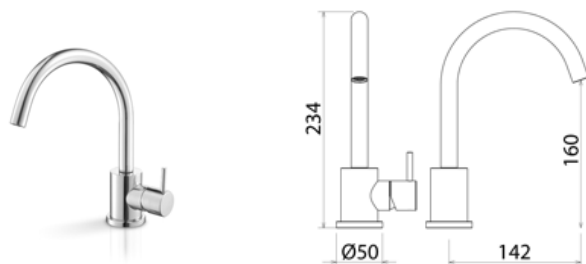

DEC004 Mixer for washbasin with orientable spout

DEC004S	Satin	$ 1,043.28
DEC004L	Polish	$ 1,199.52
DEC004BKS	Satin black	$ 1,669.08
DEC004PGS	Satin rose gold	$ 1,669.08
DEC004LGS	Light gold satin	$ 1,669.08
DEC004GDS	Satin gold	$ 1,669.08
DEC004BKL	Black polish	$ 1,825.32
DEC004PGL	Polish rose gold	$ 1,825.32
DEC004LGL	Light gold polish	$ 1,825.32
DEC004GDL	Polish gold	$ 1,825.32