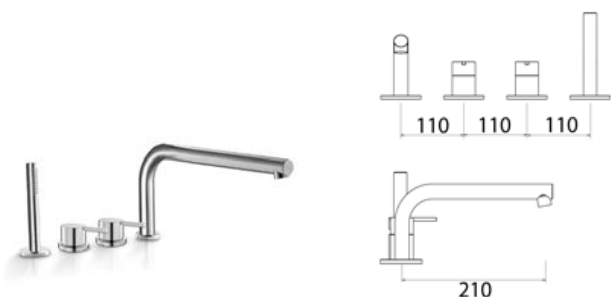

STY240 Tap set for bathtub's edge with shower hand and spout

STY240S	Satin	$ 3,558.52
STY240L	Polish	$ 4,092.20
STY240BKS	Satin black	$ 5,693.52
STY240PGS	Satin rose gold	$ 5,693.52
STY240LGS	Light gold satin	$ 5,693.52
STY240GDS	Satin gold	$ 5,693.52
STY240BKL	Black polish	$ 6,227.20
STY240PGL	Polish rose gold	$ 6,227.20
STY240LGL	Light gold polish	$ 6,227.20
STY240GDL	Polish gold	$ 6,227.20