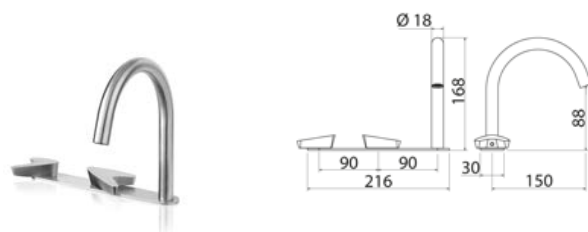

ARW112 Three-hole mixer for washbasin with spout

ARW112S	Satin	$ 2,836.68
ARW112L	Polish	$ 3,176.88
ARW112BKS	Satin black	$ 4,254.88
ARW112PGS	Satin rose gold	$ 4,254.88
ARW112LGS	Light gold satin	$ 4,254.88
ARW112GDS	Satin gold	$ 4,254.88
ARW112BKL	Black polish	$ 4,680.20
ARW112PGL	Polish rose gold	$ 4,680.20
ARW112LGL	Light gold polish	$ 4,680.20
ARW112GDL	Polish gold	$ 4,680.20