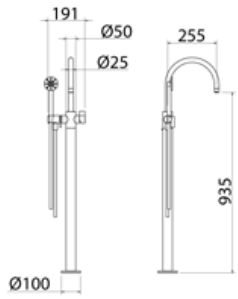

INS072 Freestanding mixer for bathtub with shower hand

INS072S	Satin	$ 6,162.80
INS072S.W	Satin with white insert	$ 6,398.00
INS072S.B	Satin with black insert	$ 6,398.00
INS072S.R	Satin with red insert	$ 6,398.00
INS072S.C	Satin with cedar yellow insert	$ 6,398.00
INS072S.A	Satin with light blue insert	$ 6,398.00
INS072L	Polish	$ 7,087.08
INS072L.W	Polish with white insert	$ 7,357.84
INS072L.B	Polish with black insert	$ 7,357.84
INS072L.R	Polish with red insert	$ 7,357.84
INS072L.C	Polish with grape green insert	$ 7,357.84