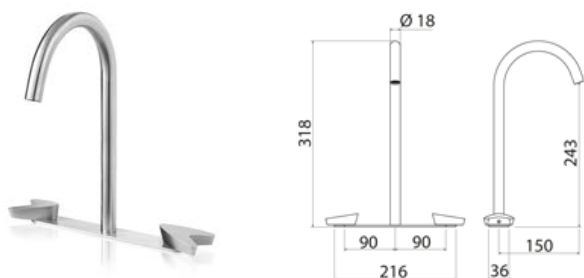

ARW130 Three-hole mixer for washbasin with spout

ARW130S	Satin	$ 2,912.84
ARW130L	Polish	$ 3,262.56
ARW130BKS	Satin black	$ 4,369.40
ARW130PGS	Satin rose gold	$ 4,369.40
ARW130LGS	Light gold satin	$ 4,369.40
ARW130GDS	Satin gold	$ 4,369.40
ARW130BKL	Black polish	$ 4,806.20
ARW130PGL	Polish rose gold	$ 4,806.20
ARW130LGL	Light gold polish	$ 4,806.20
ARW130GDL	Polish gold	$ 4,806.20