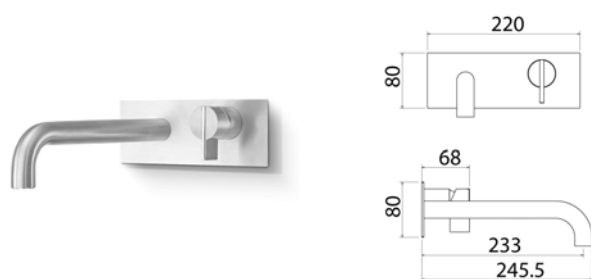

INS235 Wall mounted bathtub mixer

INS235S	Satin	$ 1,377.04
INS235S.W	Satin with white insert	$ 1,494.64
INS235S.B	Satin with black insert	$ 1,494.64
INS235S.R	Satin with red insert	$ 1,494.64
INS235S.C	Satin with cedar yellow insert	$ 1,494.64
INS235S.A	Satin with light blue insert	$ 1,494.64
INS235L	Polish	$ 1,583.68
INS235L.W	Polish with white insert	$ 1,718.92
INS235L.B	Polish with black insert	$ 1,718.92
INS235L.R	Polish with red insert	$ 1,718.92
INS235L.C	Polish with grape green insert	$ 1,718.92
INS235L.A	Polish with light blue insert	$ 1,718.92
INS235BKS	Satin black	$ 2,203.32
INS235PGS	Satin rose gold	$ 2,203.32
INS235LGS	Light gold satin	$ 2,203.32
INS235GDS	Satin gold	$ 2,203.32
INS235BKL	Black polish	$ 2,409.68
INS235PGL	Polish rose gold	$ 2,409.68
INS235LGL	Light gold polish	$ 2,409.68
INS235GDL	Polish gold	$ 2,409.68
BOX001	Obligatory Built-In Part	$ 620.20