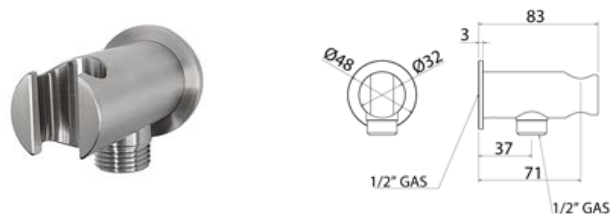

ACC026 Shower-hand holder with water connections

ACC026S	Satin	$ 601.16
ACC026L	Polish	$ 691.32
ACC026BKS	Satin black	$ 961.80
ACC026PGS	Satin rose gold	$ 961.80
ACC026LGS	Light gold satin	$ 961.80
ACC026GDS	Satin gold	$ 961.80
ACC026BKL	Black polish	$ 1,051.96
ACC026PGL	Polish rose gold	$ 1,051.96
ACC026LGL	Light gold polish	$ 1,051.96
ACC026GDL	Polish gold	$ 1,051.96
INC055	Optional Built-In Part	$ 378.56