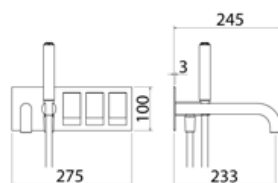

TOK231 Bathtub/shower set with mixer, 2-ways diverter, spout and shower-hand

TOK231S	Satin	$ 4,086.32
TOK231L	Polish	$ 4,699.24
TOK231BKS	Satin black	$ 6,538.00
TOK231PGS	Satin rose gold	$ 6,538.00
TOK231LGS	Light gold satin	$ 6,538.00
TOK231GDS	Satin gold	$ 6,538.00
TOK231BKL	Black polish	$ 7,150.92
TOK231PGL	Polish rose gold	$ 7,150.92
TOK231LGL	Light gold polish	$ 7,150.92
TOK231GDL	Polish gold	$ 7,150.92
BOX008	Obligatory Built-In Part	$ 941.36