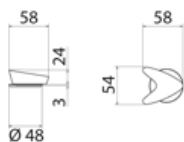

ARW355 Open/close tap with 1/2" gas connections. Hot water

ARW355S	Satin	$ 569.24
ARW355L	Polish	$ 688.52
ARW355BKS	Satin black	$ 1,065.40
ARW355PGS	Satin rose gold	$ 1,065.40
ARW355LGS	Light gold satin	$ 1,065.40
ARW355GDS	Satin gold	$ 1,065.40
ARW355BKL	Black polish	$ 1,214.36
ARW355PGL	Polish rose gold	$ 1,214.36
ARW355LGL	Light gold polish	$ 1,214.36
ARW355GDL	Polish gold	$ 1,214.36
INC017	Obligatory Built-In Part	$ 423.08