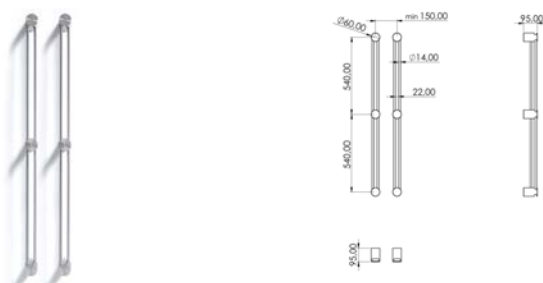

TWI006 Electric towel warmer L.1140 mm

TWI006S	Satin	$ 6,608.00
TWI006L	Polish	$ 7,666.40
TWI006BKS	Satin black	$ 10,572.80
TWI006PGS	Satin rose gold	$ 10,572.80
TWI006LGS	Light gold satin	$ 10,572.80
TWI006GDS	Satin gold	$ 10,572.80
TWI006BKL	Black polish	$ 12,264.00
TWI006PGL	Polish rose gold	$ 12,264.00
TWI006LGL	Light gold polish	$ 12,264.00
TWI006GDL	Polish gold	$ 12,264.00
INC152	Obligatory Built-In Part	$ 515.20