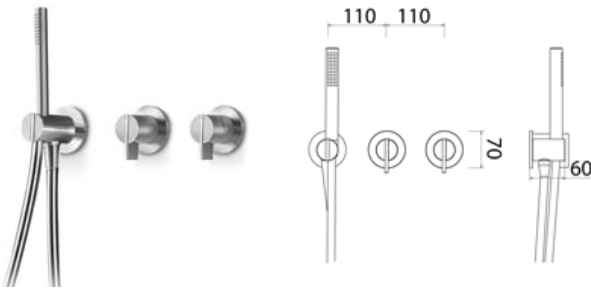

INS311 Bathtub / shower tap set with shower hand

INS311S	Satin	$ 1,494.64
INS311S.W	Satin with white insert	$ 1,612.24
INS311S.B	Satin with black insert	$ 1,612.24
INS311S.R	Satin with red insert	$ 1,612.24
INS311S.C	Satin with cedar yellow insert	$ 1,612.24
INS311S.A	Satin with light blue insert	$ 1,612.24
INS311L	Polish	$ 1,718.92
INS311L.W	Polish with white insert	$ 1,854.16
INS311L.B	Polish with black insert	$ 1,854.16
INS311L.R	Polish with red insert	$ 1,854.16
INS311L.C	Polish with grape green insert	$ 1,854.16
INS311L.A	Polish with light blue insert	$ 1,854.16
INS311BKS	Satin black	$ 2,391.48
INS311PGS	Satin rose gold	$ 2,391.48
INS311LGS	Light gold satin	$ 2,391.48
INS311GDS	Satin gold	$ 2,391.48
INS311BKL	Black polish	$ 2,615.48
INS311PGL	Polish rose gold	$ 2,615.48
INS311LGL	Light gold polish	$ 2,615.48
INS311GDL	Polish gold	$ 2,615.48
INC305	Obligatory Built-In Part	$ 1,383.48