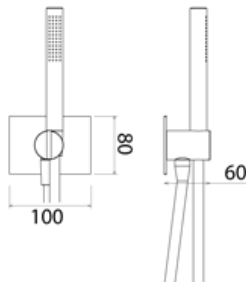

INS205 Shower-hand with water connection and hose

INS205S	Satin	$ 1,023.96
INS205S.W	Satin with white insert	$ 1,103.48
INS205S.B	Satin with black insert	$ 1,103.48
INS205S.R	Satin with red insert	$ 1,103.48
INS205S.C	Satin with cedar yellow insert	$ 1,103.48
INS205S.A	Satin with light blue insert	$ 1,103.48
INS205L	Polish	$ 1,177.68
INS205L.W	Polish with white insert	$ 1,269.24
INS205L.B	Polish with black insert	$ 1,269.24
INS205L.R	Polish with red insert	$ 1,269.24
INS205L.C	Polish with grape green insert	$ 1,269.24