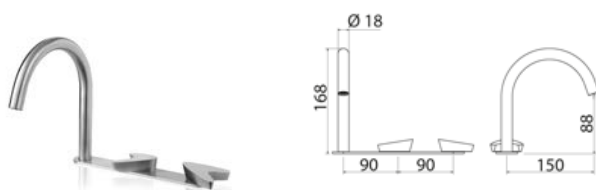

ARW111 Three-hole mixer for washbasin with spout

ARW111S	Satin	$ 2,836.68
ARW111L	Polish	$ 3,176.88
ARW111BKS	Satin black	$ 4,254.88
ARW111PGS	Satin rose gold	$ 4,254.88
ARW111LGS	Light gold satin	$ 4,254.88
ARW111GDS	Satin gold	$ 4,254.88
ARW111BKL	Black polish	$ 4,680.20
ARW111PGL	Polish rose gold	$ 4,680.20
ARW111LGL	Light gold polish	$ 4,680.20
ARW111GDL	Polish gold	$ 4,680.20