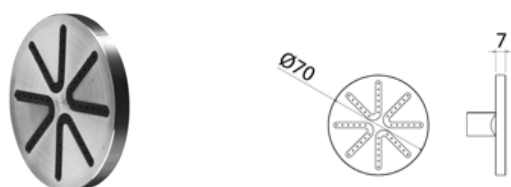

DOC013 Body jet

DOC013S	Satin	$ 795.20
DOC013L	Polish	$ 914.48
DOC013BKS	Satin black	$ 1,272.04
DOC013PGS	Satin rose gold	$ 1,272.04
DOC013LGS	Light gold satin	$ 1,272.04
DOC013GDS	Satin gold	$ 1,272.04
DOC013BKL	Black polish	$ 1,391.32
DOC013PGL	Polish rose gold	$ 1,391.32
DOC013LGL	Light gold polish	$ 1,391.32
DOC013GDL	Polish gold	$ 1,391.32
INC055	Optional Built-In Part	$ 378.56