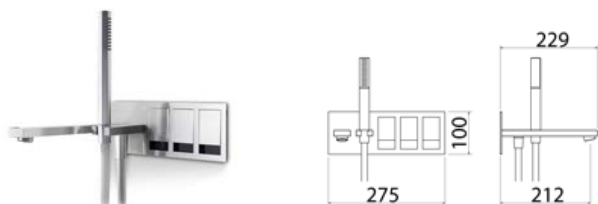

TEK220 Bathtub/shower set with mixer, 2-ways diverter, spout and shower-hand

TEK220S	Satin	$ 4,700.08
TEK220L	Polish	$ 5,405.12
TEK220BKS	Satin black	$ 7,519.96
TEK220PGS	Satin rose gold	$ 7,519.96
TEK220LGS	Light gold satin	$ 7,519.96
TEK220GDS	Satin gold	$ 7,519.96
TEK220BKL	Black polish	$ 8,225.00
TEK220PGL	Polish rose gold	$ 8,225.00
TEK220LGL	Light gold polish	$ 8,225.00
TEK220GDL	Polish gold	$ 8,225.00
BOX008	Obligatory Built-In Part	$ 941.36