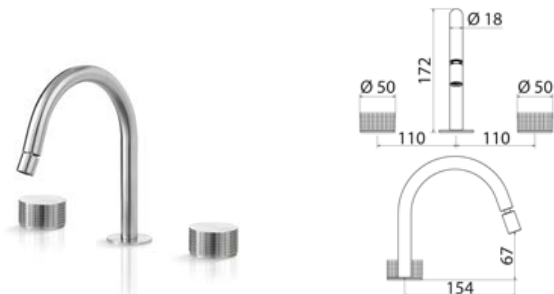

KRO220 Three-hole mixer for bidet with spout

KRO220S	Satin	$ 2,817.64
KRO220L	Polish	$ 3,240.16
KRO220BKS	Satin black	$ 4,367.16
KRO220PGS	Satin rose gold	$ 4,367.16
KRO220LGS	Light gold satin	$ 4,367.16
KRO220GDS	Satin gold	$ 4,367.16
KRO220BKL	Black polish	$ 4,789.68
KRO220PGL	Polish rose gold	$ 4,789.68
KRO220LGL	Light gold polish	$ 4,789.68
KRO220GDL	Polish gold	$ 4,789.68