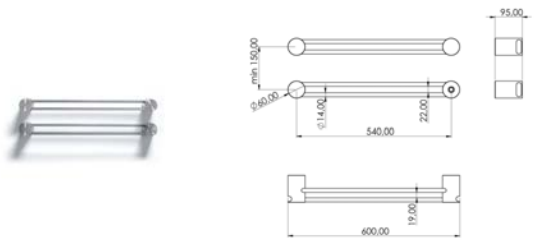

TWI102 Electric towel warmer L.600 mm with power button

TWI102S	Satin	$ 5,532.80
TWI102L	Polish	$ 6,417.60
TWI102BKS	Satin black	$ 8,299.20
TWI102PGS	Satin rose gold	$ 8,299.20
TWI102LGS	Light gold satin	$ 8,299.20
TWI102GDS	Satin gold	$ 8,299.20
TWI102BKL	Black polish	$ 9,626.40
TWI102PGL	Polish rose gold	$ 9,626.40
TWI102LGL	Light gold polish	$ 9,626.40
TWI102GDL	Polish gold	$ 9,626.40
INC152	Obligatory Built-In Part	$ 515.20

TWI103 Electric towel warmer L.600 mm with power button

TWI103S	Satin	$ 7,324.80
TWI103L	Polish	$ 8,498.00
TWI103BKS	Satin black	$ 10,987.20
TWI103PGS	Satin rose gold	$ 10,987.20
TWI103LGS	Light gold satin	$ 10,987.20
TWI103GDS	Satin gold	$ 10,987.20
TWI103BKL	Black polish	$ 12,745.60
TWI103PGL	Polish rose gold	$ 12,745.60
TWI103LGL	Light gold polish	$ 12,745.60
TWI103GDL	Polish gold	$ 12,745.60
INC153	Obligatory Built-In Part	$ 772.80

TWI104 Electric towel warmer L.600 mm with power button

TWI104S	Satin	$ 9,116.80
TWI104L	Polish	$ 10,575.60
TWI104BKS	Satin black	$ 13,675.20
TWI104PGS	Satin rose gold	$ 13,675.20
TWI104LGS	Light gold satin	$ 13,675.20
TWI104GDS	Satin gold	$ 13,675.20
TWI104BKL	Black polish	$ 15,862.00
TWI104PGL	Polish rose gold	$ 15,862.00
TWI104LGL	Light gold polish	$ 15,862.00
TWI104GDL	Polish gold	$ 15,862.00
INC154	Obligatory Built-In Part	$ 1,030.40