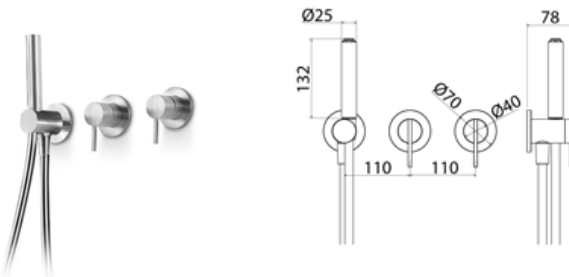

STY326 Bathtub / shower tap set with shower hand

STY326S	Satin	$ 1,504.16
STY326L	Polish	$ 1,729.84
STY326BKS	Satin black	$ 2,406.60
STY326PGS	Satin rose gold	$ 2,406.60
STY326LGS	Light gold satin	$ 2,406.60
STY326GDS	Satin gold	$ 2,406.60
STY326BKL	Black polish	$ 2,632.28
STY326PGL	Polish rose gold	$ 2,632.28
STY326LGL	Light gold polish	$ 2,632.28
STY326GDL	Polish gold	$ 2,632.28
INC305	Obligatory Built-In Part	$ 1,383.48