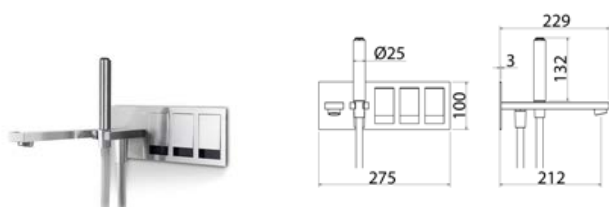

TEK221 Bathtub/shower set with mixer, 2-ways diverter, spout and shower-hand

TEK221S	Satin	$ 4,700.08
TEK221L	Polish	$ 5,405.12
TEK221BKS	Satin black	$ 7,519.96
TEK221PGS	Satin rose gold	$ 7,519.96
TEK221LGS	Light gold satin	$ 7,519.96
TEK221GDS	Satin gold	$ 7,519.96
TEK221BKL	Black polish	$ 8,225.00
TEK221PGL	Polish rose gold	$ 8,225.00
TEK221LGL	Light gold polish	$ 8,225.00
TEK221GDL	Polish gold	$ 8,225.00
BOX008	Obligatory Built-In Part	$ 941.36