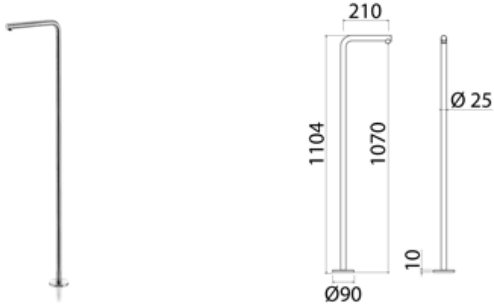

CAN052 Freestanding spout for washbasin

CAN052S	Satin	$ 1,437.52
CAN052L	Polish	$ 1,653.12
CAN052BKS	Satin black	$ 2,299.92
CAN052PGS	Satin rose gold	$ 2,299.92
CAN052LGS	Light gold satin	$ 2,299.92
CAN052GDS	Satin gold	$ 2,299.92
CAN052BKL	Black polish	$ 2,515.52
CAN052PGL	Polish rose gold	$ 2,515.52
CAN052LGL	Light gold polish	$ 2,515.52
CAN052GDL	Polish gold	$ 2,515.52
INC055	Optional Built-In Part	$ 378.56