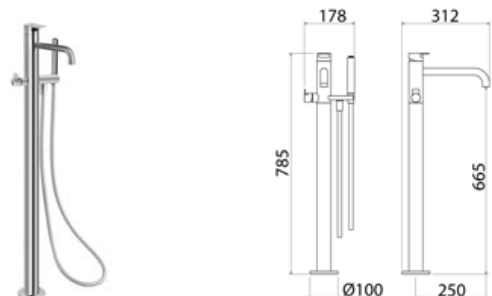

TOK071 Freestanding mixer for bathtub with shower hand

TOK071S	Satin	$ 5,056.24
TOK071L	Polish	$ 5,814.48
TOK071BKS	Satin black	$ 8,089.76
TOK071PGS	Satin rose gold	$ 8,089.76
TOK071LGS	Light gold satin	$ 8,089.76
TOK071GDS	Satin gold	$ 8,089.76
TOK071BKL	Black polish	$ 8,848.28
TOK071PGL	Polish rose gold	$ 8,848.28
TOK071LGL	Light gold polish	$ 8,848.28
TOK071GDL	Polish gold	$ 8,848.28
BOX005	Obligatory Built-In Part	$ 833.28