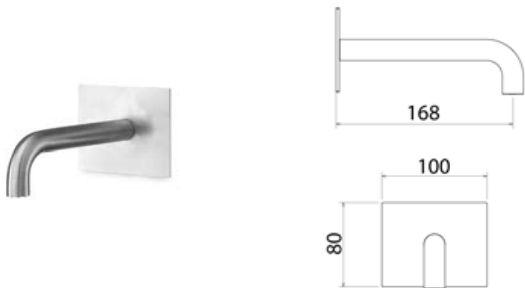

CAN114 Wall-mounted spout for washbasin

CAN114S	Satin	$ 505.68
CAN114L	Polish	$ 581.56
CAN114BKS	Satin black	$ 809.20
CAN114PGS	Satin rose gold	$ 809.20
CAN114LGS	Light gold satin	$ 809.20
CAN114GDS	Satin gold	$ 809.20
CAN114BKL	Black polish	$ 885.08
CAN114PGL	Polish rose gold	$ 885.08
CAN114LGL	Light gold polish	$ 885.08
CAN114GDL	Polish gold	$ 885.08
INC055	Optional Built-In Part	$ 378.56