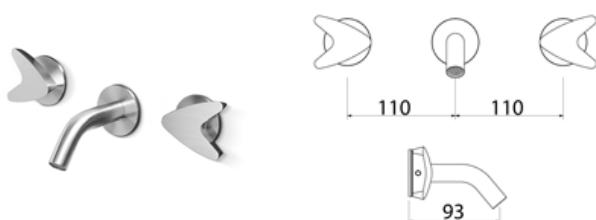

ARW180 Wall-mounted mixer for basin

ARW180S	Satin	$ 1,418.48
ARW180L	Polish	$ 1,588.44
ARW180BKS	Satin black	$ 2,127.44
ARW180PGS	Satin rose gold	$ 2,127.44
ARW180LGS	Light gold satin	$ 2,127.44
ARW180GDS	Satin gold	$ 2,127.44
ARW180BKL	Black polish	$ 2,340.24
ARW180PGL	Polish rose gold	$ 2,340.24
ARW180LGL	Light gold polish	$ 2,340.24
ARW180GDL	Polish gold	$ 2,340.24
INC041	Obligatory Built-In Part	$ 1,151.36