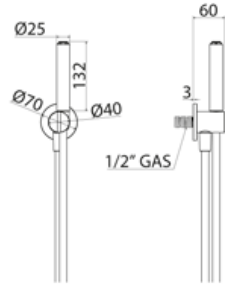

INS216 Shower-hand with water connection and hose

INS216S	Satin	$ 1,141.84
INS216S.W	Satin with white insert	$ 1,233.96
INS216S.B	Satin with black insert	$ 1,233.96
INS216S.R	Satin with red insert	$ 1,233.96
INS216S.C	Satin with cedar yellow insert	$ 1,233.96
INS216S.A	Satin with light blue insert	$ 1,233.96
INS216L	Polish	$ 1,312.92
INS216L.W	Polish with white insert	$ 1,419.04
INS216L.B	Polish with black insert	$ 1,419.04
INS216L.R	Polish with red insert	$ 1,419.04
INS216L.C	Polish with grape green insert	$ 1,419.04
INS216L.A	Polish with light blue insert	$ 1,419.04
INS216BKS	Satin black	$ 1,826.72
INS216PGS	Satin rose gold	$ 1,826.72
INS216LGS	Light gold satin	$ 1,826.72
INS216GDS	Satin gold	$ 1,826.72
INS216BKL	Black polish	$ 1,997.80
INS216PGL	Polish rose gold	$ 1,997.80
INS216LGL	Light gold polish	$ 1,997.80
INS216GDL	Polish gold	$ 1,997.80
INC055	Optional Built-In Part	$ 378.56