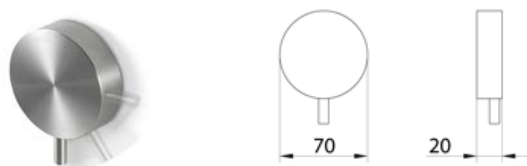

RND204 Two way diverter

RND204S	Satin	$ 1,068.48
RND204L	Polish	$ 1,195.88
RND204BKS	Satin black	$ 1,602.72
RND204PGS	Satin rose gold	$ 1,602.72
RND204LGS	Light gold satin	$ 1,602.72
RND204GDS	Satin gold	$ 1,602.72
RND204BKL	Black polish	$ 1,793.68
RND204PGL	Polish rose gold	$ 1,793.68
RND204LGL	Light gold polish	$ 1,793.68
RND204GDL	Polish gold	$ 1,793.68
INC019	Obligatory Built-In Part	$ 718.76