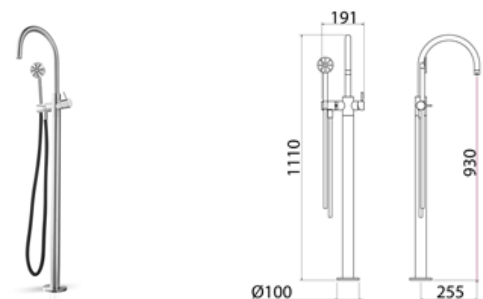

DEC072 Column mixer for bathtub with shower hand

DEC072S	Satin	$ 6,010.20
DEC072L	Polish	$ 6,911.80
DEC072BKS	Satin black	$ 9,616.04
DEC072PGS	Satin rose gold	$ 9,616.04
DEC072LGS	Light gold satin	$ 9,616.04
DEC072GDS	Satin gold	$ 9,616.04
DEC072BKL	Black polish	$ 10,517.64
DEC072PGL	Polish rose gold	$ 10,517.64
DEC072LGL	Light gold polish	$ 10,517.64
DEC072GDL	Polish gold	$ 10,517.64
BOX005	Obligatory Built-In Part	$ 833.28