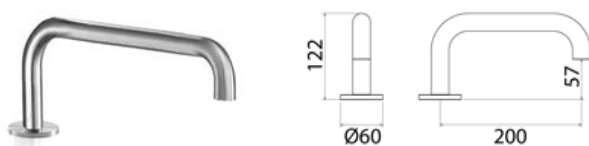

CAN208S	Satin	$ 747.32
CAN208L	Polish	$ 859.60
CAN208BKS	Satin black	$ 1,195.88
CAN208PGS	Satin rose gold	$ 1,195.88
CAN208LGS	Light gold satin	$ 1,195.88
CAN208GDS	Satin gold	$ 1,195.88
CAN208BKL	Black polish	$ 1,307.88
CAN208PGL	Polish rose gold	$ 1,307.88
CAN208LGL	Light gold polish	$ 1,307.88
CAN208GDL	Polish gold	$ 1,307.88