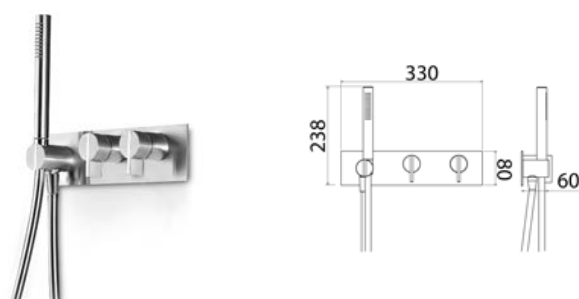

INS201 Bathtub / shower tap set with shower hand

INS201S	Satin	$ 2,763.60
INS201S.W	Satin with white insert	$ 3,078.32
INS201S.B	Satin with black insert	$ 3,078.32
INS201S.R	Satin with red insert	$ 3,078.32
INS201S.C	Satin with cedar yellow insert	$ 3,078.32
INS201S.A	Satin with light blue insert	$ 3,078.32
INS201L	Polish	$ 3,178.00
INS201L.W	Polish with white insert	$ 3,540.04
INS201L.B	Polish with black insert	$ 3,540.04
INS201L.R	Polish with red insert	$ 3,540.04
INS201L.C	Polish with grape green insert	$ 3,540.04
INS201L.A	Polish with light blue insert	$ 3,540.04
INS201BKS	Satin black	$ 4,421.48
INS201PGS	Satin rose gold	$ 4,421.48
INS201LGS	Light gold satin	$ 4,421.48
INS201GDS	Satin gold	$ 4,421.48
INS201BKL	Black polish	$ 4,835.88
INS201PGL	Polish rose gold	$ 4,835.88
INS201LGL	Light gold polish	$ 4,835.88
INS201GDL	Polish gold	$ 4,835.88
BOX014	Obligatory Built-In Part	$ 776.16