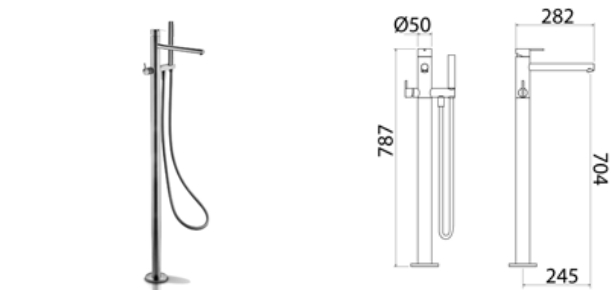

STY070 Freestanding mixer for bathtub with shower hand

STY070S	Satin	$ 3,978.24
STY070L	Polish	$ 4,574.92
STY070BKS	Satin black	$ 6,364.96
STY070PGS	Satin rose gold	$ 6,364.96
STY070LGS	Light gold satin	$ 6,364.96
STY070GDS	Satin gold	$ 6,364.96
STY070BKL	Black polish	$ 6,961.64
STY070PGL	Polish rose gold	$ 6,961.64
STY070LGL	Light gold polish	$ 6,961.64
STY070GDL	Polish gold	$ 6,961.64
BOX005	Obligatory Built-In Part	$ 833.28