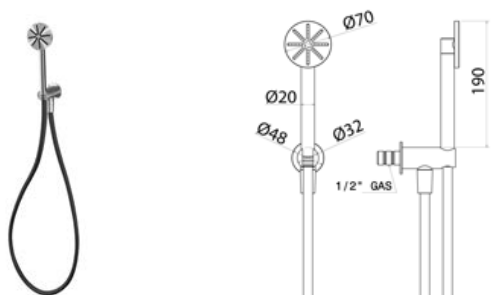

DEC452 Shower-hand with water connection and hose

DEC452S	Satin	$ 1,253.00
DEC452L	Polish	$ 1,440.88
DEC452BKS	Satin black	$ 2,004.80
DEC452PGS	Satin rose gold	$ 2,004.80
DEC452LGS	Light gold satin	$ 2,004.80
DEC452GDS	Satin gold	$ 2,004.80
DEC452BKL	Black polish	$ 2,192.68
DEC452PGL	Polish rose gold	$ 2,192.68
DEC452LGL	Light gold polish	$ 2,192.68
DEC452GDL	Polish gold	$ 2,192.68
INC055	Optional Built-In Part	$ 378.56