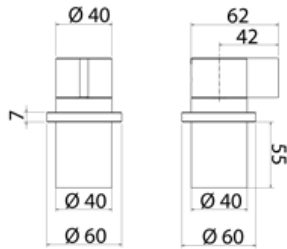

INS108 Top mounted 2 way diverter

INS108S	Satin	$ 1,027.32
INS108S.W	Satin with white insert	$ 1,208.48
INS108S.B	Satin with black insert	$ 1,208.48
INS108S.R	Satin with red insert	$ 1,208.48
INS108S.C	Satin with cedar yellow insert	$ 1,208.48
INS108S.A	Satin with light blue insert	$ 1,208.48
INS108L	Polish	$ 1,181.32
INS108L.W	Polish with white insert	$ 1,389.64
INS108L.B	Polish with black insert	$ 1,389.64
INS108L.R	Polish with red insert	$ 1,389.64
INS108L.C	Polish with grape green insert	$ 1,389.64
INS108L.A	Polish with light blue insert	$ 1,389.64
INS108BKS	Satin black	$ 1,643.60
INS108PGS	Satin rose gold	$ 1,643.60
INS108LGS	Light gold satin	$ 1,643.60
INS108GDS	Satin gold	$ 1,643.60
INS108BKL	Black polish	$ 1,797.60
INS108PGL	Polish rose gold	$ 1,797.60
INS108LGL	Light gold polish	$ 1,797.60
INS108GDL	Polish gold	$ 1,797.60