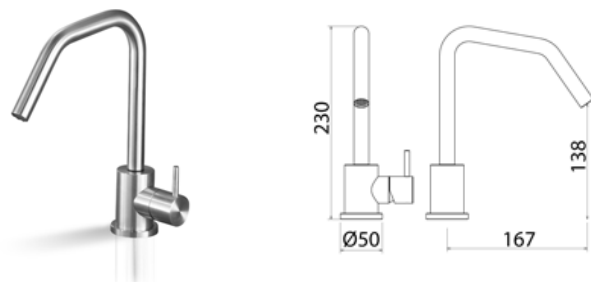

DEC003 Mixer for washbasin with orientable spout

DEC003S	Satin	$ 1,183.00
DEC003L	Polish	$ 1,360.52
DEC003BKS	Satin black	$ 1,892.80
DEC003PGS	Satin rose gold	$ 1,892.80
DEC003LGS	Light gold satin	$ 1,892.80
DEC003GDS	Satin gold	$ 1,892.80
DEC003BKL	Black polish	$ 2,070.32
DEC003PGL	Polish rose gold	$ 2,070.32
DEC003LGL	Light gold polish	$ 2,070.32
DEC003GDL	Polish gold	$ 2,070.32