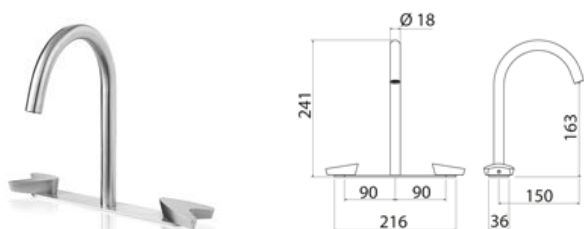

ARW120 Three-hole mixer for washbasin with spout

ARW120S	Satin	$ 2,874.76
ARW120L	Polish	$ 3,219.72
ARW120BKS	Satin black	$ 4,312.00
ARW120PGS	Satin rose gold	$ 4,312.00
ARW120LGS	Light gold satin	$ 4,312.00
ARW120GDS	Satin gold	$ 4,312.00
ARW120BKL	Black polish	$ 4,743.20
ARW120PGL	Polish rose gold	$ 4,743.20
ARW120LGL	Light gold polish	$ 4,743.20
ARW120GDL	Polish gold	$ 4,743.20