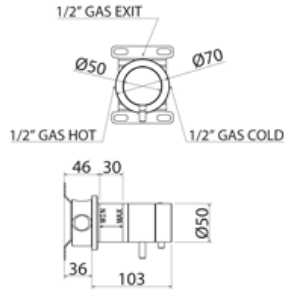

ONE405 4/5 way diverter

ONE405S	Satin	$ 737.80
ONE405L	Polish	$ 931.84
ONE405BKS	Satin black	$ 1,714.16
ONE405PGS	Satin rose gold	$ 1,714.16
ONE405LGS	Light gold satin	$ 1,714.16
ONE405GDS	Satin gold	$ 1,714.16
ONE405BKL	Black polish	$ 1,958.88
ONE405PGL	Polish rose gold	$ 1,958.88
ONE405LGL	Light gold polish	$ 1,958.88
ONE405GDL	Polish gold	$ 1,958.88
INC011	Obligatory Built-In Part	$ 890.68

ONE211 Thermostatic mixer with open/close

ONE211S	Satin	$ 766.64
ONE211L	Polish	$ 950.88
ONE211BKS	Satin black	$ 1,707.72
ONE211PGS	Satin rose gold	$ 1,707.72
ONE211LGS	Light gold satin	$ 1,707.72
ONE211GDS	Satin gold	$ 1,707.72
ONE211BKL	Black polish	$ 1,927.24
ONE211PGL	Polish rose gold	$ 1,927.24
ONE211LGL	Light gold polish	$ 1,927.24
ONE211GDL	Polish gold	$ 1,927.24
INC014	Obligatory Built-In Part	$ 779.24

ONE241 Thermostatic mixer

ONE241S	Satin	$ 477.12
ONE241L	Polish	$ 547.12
ONE241BKS	Satin black	$ 763.28
ONE241PGS	Satin rose gold	$ 763.28
ONE241LGS	Light gold satin	$ 763.28
ONE241GDS	Satin gold	$ 763.28
ONE241BKL	Black polish	$ 877.80
ONE241PGL	Polish rose gold	$ 877.80
ONE241LGL	Light gold polish	$ 877.80
ONE241GDL	Polish gold	$ 877.80
INC065	Obligatory Built-In Part	$ 1,332.52