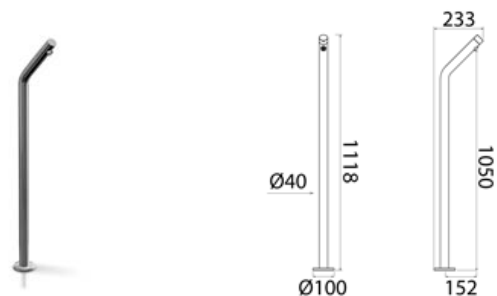

PUR063 Freestanding mixer for basin

PUR063S	Satin	$ 3,148.32
PUR063L	Polish	$ 3,526.04
PUR063BKS	Satin black	$ 4,722.20
PUR063PGS	Satin rose gold	$ 4,722.20
PUR063LGS	Light gold satin	$ 4,722.20
PUR063GDS	Satin gold	$ 4,722.20
PUR063BKL	Black polish	$ 5,194.56
PUR063PGL	Polish rose gold	$ 5,194.56
PUR063LGL	Light gold polish	$ 5,194.56
PUR063GDL	Polish gold	$ 5,194.56
BOX005	Obligatory Built-In Part	$ 833.28