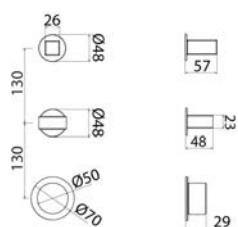

IOX272 Thermostatic mixer with 2 open/close taps

IOX272S.105	Satin with black matt ceramic handle	$ 1,917.72
IOX272S.100	Satin with white brilliant ceramic handle	$ 1,917.72
IOX272S.101	Satin with white matt ceramic handle	$ 1,917.72
IOX272S.104	Satin with black brilliant ceramic handle	$ 1,917.72
IOX272S.125	Satin with red brilliant ceramic handle	$ 1,917.72
IOX272L.100	Polished with white brilliant ceramic handle	$ 2,146.48
IOX272L.101	Polished with white matt ceramic handle	$ 2,146.48
IOX272L.104	Polished with black brilliant ceramic handle	$ 2,146.48
IOX272L.105	Polished with black matt ceramic handle	$ 2,146.48
IOX272L.125	Polished with red brilliant ceramic handle	$ 2,146.48
IOX272BKS.100	Black satin with white brilliant ceramic handle	$ 2,973.32
IOX272BKS.101	Black satin with white matt ceramic handle	$ 2,973.32
IOX272BKS.104	Black satin with black brilliant ceramic handle	$ 2,973.32
IOX272BKS.105	Black satin with black matt ceramic handle	$ 2,973.32
IOX272BKS.125	Black satin with red brilliant ceramic handle	$ 2,973.32
IOX272PGS.100	Satin rose gold with white brilliant ceramic handle	$ 2,973.32
IOX272PGS.101	Satin rose gold with white matt ceramic handle	$ 2,973.32
IOX272PGS.104	Satin rose gold with black brilliant ceramic handle	$ 2,973.32
IOX272PGS.105	Satin rose gold with black matt ceramic handle	$ 2,973.32
IOX272PGS.125	Satin rose gold with red brilliant ceramic handle	$ 2,973.32
IOX272LGS.100	Satin light gold with white brilliant ceramic handle	$ 2,973.32
IOX272LGS.101	Satin light gold with white matt ceramic handle	$ 2,973.32
IOX272LGS.104	Satin light gold with black brilliant ceramic handle	$ 2,973.32
IOX272LGS.105	Satin light gold with black matt ceramic handle	$ 2,973.32
IOX272LGS.125	Satin light gold with red brilliant ceramic handle	$ 2,973.32
IOX272GDS.100	Satin gold with white brilliant ceramic handle	$ 2,973.32
IOX272GDS.101	Satin gold with white matt ceramic handle	$ 2,973.32
IOX272GDS.104	Satin gold with black brilliant ceramic handle	$ 2,973.32
IOX272GDS.105	Satin gold with black matt ceramic handle	$ 2,973.32
IOX272GDS.125	Satin gold with red brilliant ceramic handle	$ 2,973.32
IOX272BKL.100	Black polished with white brilliant ceramic handle	$ 3,326.40
IOX272BKL.101	Black polished with white matt ceramic handle	$ 3,326.40
IOX272BKL.104	Black polished with black brilliant ceramic handle	$ 3,326.40
IOX272BKL.105	Black polished with black matt ceramic handle	$ 3,326.40
IOX272BKL.125	Black polished with red brilliant ceramic handle	$ 3,326.40
IOX272PGL.100	Polished rose gold with white brilliant ceramic handle	$ 3,326.40
IOX272PGL.101	Polished rose gold with white matt ceramic handle	$ 3,326.40
IOX272PGL.104	Polished rose gold with black brilliant ceramic handle	$ 3,326.40
IOX272PGL.105	Polished rose gold with black matt ceramic handle	$ 3,326.40
IOX272PGL.125	Polished rose gold with red brilliant ceramic handle	$ 3,326.40
IOX272LGL.100	Polished light gold with white brilliant ceramic handle	$ 3,326.40
IOX272LGL.101	Polished light gold with white matt ceramic handle	$ 3,326.40
IOX272LGL.104	Polished light gold with black brilliant ceramic handle	$ 3,326.40
IOX272LGL.105	Polished light gold with black matt ceramic handle	$ 3,326.40
IOX272LGL.125	Polished light gold with red brilliant ceramic handle	$ 3,326.40
IOX272GDL.100	Polished gold with white brilliant ceramic handle	$ 3,326.40
IOX272GDL.101	Polished gold with white matt ceramic handle	$ 3,326.40
IOX272GDL.104	Polished gold with black brilliant ceramic handle	$ 3,326.40
IOX272GDL.105	Polished gold with black matt ceramic handle	$ 3,326.40
IOX272GDL.125	Polished gold with red brilliant ceramic handle	$ 3,326.40
INC026	Obligatory Built-In Part	$ 2,286.48