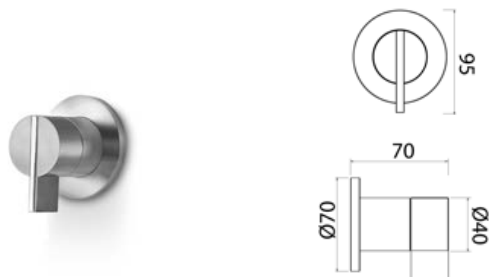

INS419L.A	Polish with light blue insert	$ 709.24
INS419BKS	Satin black	$ 849.24
INS419PGS	Satin rose gold	$ 849.24
INS419LGS	Light gold satin	$ 849.24
INS419GDS	Satin gold	$ 849.24
INS419BKL	Black polish	$ 976.36
INS419PGL	Polish rose gold	$ 976.36
INS419LGL	Light gold polish	$ 976.36
INS419GDL	Polish gold	$ 976.36
INC017	Obligatory Built-In Part	$ 423.08

INS420 Open/close tap with 1/2" gas connections. Cold water

INS420S	Satin	$ 515.20
INS420S.W	Satin with white insert	$ 633.08
INS420S.B	Satin with black insert	$ 633.08
INS420S.R	Satin with red insert	$ 633.08
INS420S.C	Satin with cedar yellow insert	$ 633.08
INS420S.A	Satin with light blue insert	$ 633.08
INS420L	Polish	$ 591.64
INS420L.W	Polish with white insert	$ 709.24
INS420L.B	Polish with black insert	$ 709.24
INS420L.R	Polish with red insert	$ 709.24
INS420L.C	Polish with grape green insert	$ 709.24
INS420L.A	Polish with light blue insert	$ 709.24
INS420BKS	Satin black	$ 849.24
INS420PGS	Satin rose gold	$ 849.24
INS420LGS	Light gold satin	$ 849.24
INS420GDS	Satin gold	$ 849.24
INS420BKL	Black polish	$ 976.36
INS420PGL	Polish rose gold	$ 976.36
INS420LGL	Light gold polish	$ 976.36
INS420GDL	Polish gold	$ 976.36
INC018	Obligatory Built-In Part	$ 423.08