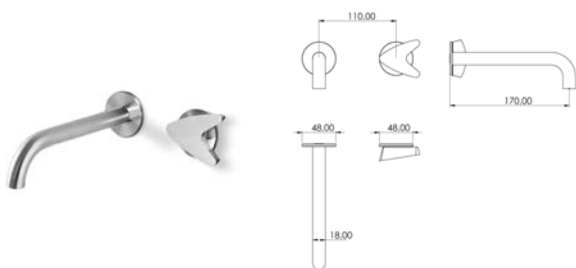

ARW146 Wall-mounted mixer for basin

ARW146S	Satin	$ 1,050.00
ARW146L	Polish	$ 1,206.80
ARW146BKS	Satin black	$ 1,626.80
ARW146PGS	Satin rose gold	$ 1,626.80
ARW146LGS	Light gold satin	$ 1,626.80
ARW146GDS	Satin gold	$ 1,626.80
ARW146BKL	Black polish	$ 1,786.40
ARW146PGL	Polish rose gold	$ 1,786.40
ARW146LGL	Light gold polish	$ 1,786.40
ARW146GDL	Polish gold	$ 1,786.40
INC040	Obligatory Built-In Part	$ 1,106.84