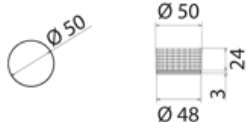

KRO406 Open/close tap COLD water

KRO406S	Satin	$ 915.88
KRO406L	Polish	$ 1,053.36
KRO406BKS	Satin black	$ 1,419.60
KRO406PGS	Satin rose gold	$ 1,419.60
KRO406LGS	Light gold satin	$ 1,419.60
KRO406GDS	Satin gold	$ 1,419.60
KRO406BKL	Black polish	$ 1,557.08
KRO406PGL	Polish rose gold	$ 1,557.08
KRO406LGL	Light gold polish	$ 1,557.08
KRO406GDL	Polish gold	$ 1,557.08