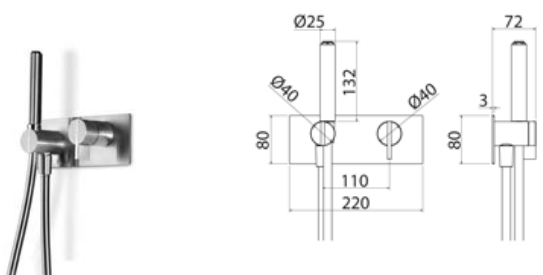

INS220 Mixer for bathtub / shower with shower hand

INS220S	Satin	$ 1,958.88
INS220S.W	Satin with white insert	$ 2,135.28
INS220S.B	Satin with black insert	$ 2,135.28
INS220S.R	Satin with red insert	$ 2,135.28
INS220S.C	Satin with cedar yellow insert	$ 2,135.28
INS220S.A	Satin with light blue insert	$ 2,135.28
INS220L	Polish	$ 2,252.88
INS220L.W	Polish with white insert	$ 2,455.60
INS220L.B	Polish with black insert	$ 2,455.60
INS220L.R	Polish with red insert	$ 2,455.60
INS220L.C	Polish with grape green insert	$ 2,455.60
INS220L.A	Polish with light blue insert	$ 2,455.60
INS220BKS	Satin black	$ 3,134.32
INS220PGS	Satin rose gold	$ 3,134.32
INS220LGS	Light gold satin	$ 3,134.32
INS220GDS	Satin gold	$ 3,134.32
INS220BKL	Black polish	$ 3,428.04
INS220PGL	Polish rose gold	$ 3,428.04
INS220LGL	Light gold polish	$ 3,428.04
INS220GDL	Polish gold	$ 3,428.04
BOX001	Obligatory Built-In Part	$ 620.20