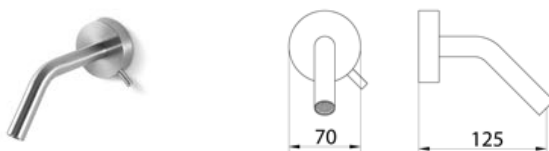

RND031 Wall-mounted mixer for basin

RND031S	Satin	$ 1,828.68
RND031L	Polish	$ 2,047.92
RND031BKS	Satin black	$ 2,742.88
RND031PGS	Satin rose gold	$ 2,742.88
RND031LGS	Light gold satin	$ 2,742.88
RND031GDS	Satin gold	$ 2,742.88
RND031BKL	Black polish	$ 3,017.00
RND031PGL	Polish rose gold	$ 3,017.00
RND031LGL	Light gold polish	$ 3,017.00
RND031GDL	Polish gold	$ 3,017.00
INC061	Obligatory Built-In Part	$ 594.72