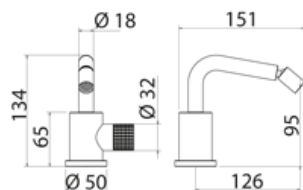

KRO020 Mixer for bidet

KRO020S	Satin	$ 1,488.48
KRO020L	Polish	$ 1,711.64
KRO020BKS	Satin black	$ 2,306.92
KRO020PGS	Satin rose gold	$ 2,306.92
KRO020LGS	Light gold satin	$ 2,306.92
KRO020GDS	Satin gold	$ 2,306.92
KRO020BKL	Black polish	$ 2,530.08
KRO020PGL	Polish rose gold	$ 2,530.08
KRO020LGL	Light gold polish	$ 2,530.08
KRO020GDL	Polish gold	$ 2,530.08

KRONOS