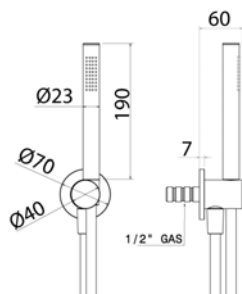

STY205 Shower-hand with water connection and hose

STY205S	Satin	$ 1,116.36
STY205L	Polish	$ 1,283.80
STY205BKS	Satin black	$ 1,786.12
STY205PGS	Satin rose gold	$ 1,786.12
STY205LGS	Light gold satin	$ 1,786.12
STY205GDS	Satin gold	$ 1,786.12
STY205BKL	Black polish	$ 1,953.56
STY205PGL	Polish rose gold	$ 1,953.56
STY205LGL	Light gold polish	$ 1,953.56
STY205GDL	Polish gold	$ 1,953.56
INC055	Optional Built-In Part	$ 378.56