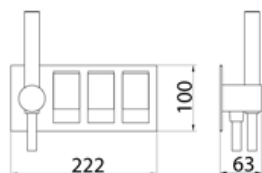

TOK201 Bathtub/shower wall-mounted tap set with mixer and 2 way diverter

TOK201S	Satin	$ 3,170.44
TOK201L	Polish	$ 3,646.16
TOK201BKS	Satin black	$ 5,072.76
TOK201PGS	Satin rose gold	$ 5,072.76
TOK201LGS	Light gold satin	$ 5,072.76
TOK201GDS	Satin gold	$ 5,072.76
TOK201BKL	Black polish	$ 5,548.20
TOK201PGL	Polish rose gold	$ 5,548.20
TOK201LGL	Light gold polish	$ 5,548.20
TOK201GDL	Polish gold	$ 5,548.20
BOX007	Obligatory Built-In Part	$ 896.84