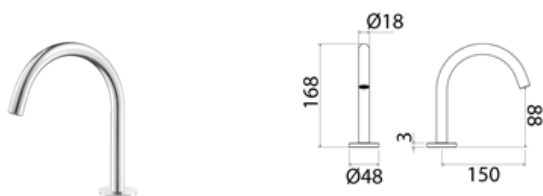

CAN005 Fixed top-mounted basin spout

CAN005S	Satin	$ 671.16
CAN005L	Polish	$ 771.68
CAN005BKS	Satin black	$ 1,073.80
CAN005PGS	Satin rose gold	$ 1,073.80
CAN005LGS	Light gold satin	$ 1,073.80
CAN005GDS	Satin gold	$ 1,073.80
CAN005BKL	Black polish	$ 1,174.32
CAN005PGL	Polish rose gold	$ 1,174.32
CAN005LGL	Light gold polish	$ 1,174.32
CAN005GDL	Polish gold	$ 1,174.32