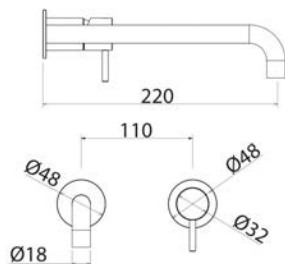

DEC337 Wall-mounted mixer for basin

DEC337S	Satin	$ 610.40
DEC337L	Polish	$ 702.80
DEC337BKS	Satin black	$ 946.40
DEC337PGS	Satin rose gold	$ 946.40
DEC337LGS	Light gold satin	$ 946.40
DEC337GDS	Satin gold	$ 946.40
DEC337BKL	Black polish	$ 1,038.80
DEC337PGL	Polish rose gold	$ 1,038.80
DEC337LGL	Light gold polish	$ 1,038.80
DEC337GDL	Polish gold	$ 1,038.80
INC070	Obligatory Built-In Part	$ 903.28