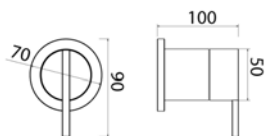

STY404 Three way diverter

STY404S	Satin	$ 598.08
STY404L	Polish	$ 776.16
STY404BKS	Satin black	$ 1,488.48
STY404PGS	Satin rose gold	$ 1,488.48
STY404LGS	Light gold satin	$ 1,488.48
STY404GDS	Satin gold	$ 1,488.48
STY404BKL	Black polish	$ 1,714.16
STY404PGL	Polish rose gold	$ 1,714.16
STY404LGL	Light gold polish	$ 1,714.16
STY404GDL	Polish gold	$ 1,714.16
INC010	Obligatory Built-In Part	$ 890.68