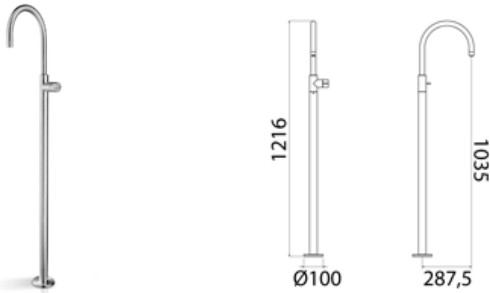

INS060 Freestanding mixer for basin

INS060S	Satin	$ 4,057.76
INS060S.W	Satin with white insert	$ 4,143.44
INS060S.B	Satin with black insert	$ 4,143.44
INS060S.R	Satin with red insert	$ 4,143.44
INS060S.C	Satin with cedar yellow insert	$ 4,143.44
INS060S.A	Satin with light blue insert	$ 4,143.44
INS060L	Polish	$ 4,666.48
INS060L.W	Polish with white insert	$ 4,765.04
INS060L.B	Polish with black insert	$ 4,765.04
INS060L.R	Polish with red insert	$ 4,765.04
INS060L.C	Polish with grape green insert	$ 4,765.04
INS060L.A	Polish with light blue insert	$ 4,765.04
INS060BKS	Satin black	$ 6,492.36
INS060PGS	Satin rose gold	$ 6,492.36
INS060LGS	Light gold satin	$ 6,492.36
INS060GDS	Satin gold	$ 6,492.36
INS060BKL	Black polish	$ 7,100.80
INS060PGL	Polish rose gold	$ 7,100.80
INS060LGL	Light gold polish	$ 7,100.80
INS060GDL	Polish gold	$ 7,100.80
BOX005	Obligatory Built-In Part	$ 833.28