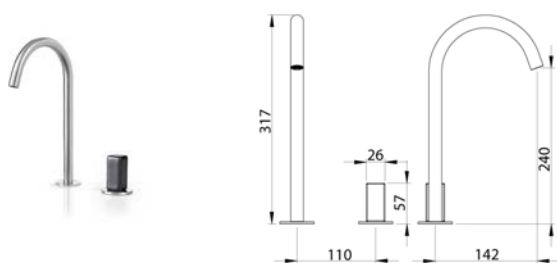

IOI103 Two-hole mixer for washbasin with spout

IOI103S.105	Satin with black matt ceramic handle	$ 1,819.16
IOI103S.100	Satin with white brilliant ceramic handle	$ 1,819.16
IOI103S.101	Satin with white matt ceramic handle	$ 1,819.16
IOI103S.104	Satin with black brilliant ceramic handle	$ 1,819.16
IOI103S.125	Satin with red brilliant ceramic handle	$ 1,819.16
IOI103L.100	Polished with white brilliant ceramic handle	$ 2,092.44
IOI103L.101	Polished with white matt ceramic handle	$ 2,092.44
IOI103L.104	Polished with black brilliant ceramic handle	$ 2,092.44
IOI103L.105	Polished with black matt ceramic handle	$ 2,092.44
IOI103L.125	Polished with red brilliant ceramic handle	$ 2,092.44
IOI103BKS.100	Black satin with white brilliant ceramic handle	$ 3,001.88
IOI103BKS.101	Black satin with white matt ceramic handle	$ 3,001.88
IOI103BKS.104	Black satin with black brilliant ceramic handle	$ 3,001.88
IOI103BKS.105	Black satin with black matt ceramic handle	$ 3,001.88
IOI103BKS.125	Black satin with red brilliant ceramic handle	$ 3,001.88
IOI103PGS.100	Satin rose gold with white brilliant ceramic handle	$ 3,001.88
IOI103PGS.101	Satin rose gold with white matt ceramic handle	$ 3,001.88
IOI103PGS.104	Satin rose gold with black brilliant ceramic handle	$ 3,001.88
IOI103PGS.105	Satin rose gold with black matt ceramic handle	$ 3,001.88
IOI103PGS.125	Satin rose gold with red brilliant ceramic handle	$ 3,001.88
IOI103LGS.100	Satin light gold with white brilliant ceramic handle	$ 3,001.88
IOI103LGS.101	Satin light gold with white matt ceramic handle	$ 3,001.88
IOI103LGS.104	Satin light gold with black brilliant ceramic handle	$ 3,001.88
IOI103LGS.105	Satin light gold with black matt ceramic handle	$ 3,001.88
IOI103LGS.125	Satin light gold with red brilliant ceramic handle	$ 3,001.88
IOI103GDS.100	Satin gold with white brilliant ceramic handle	$ 3,001.88
IOI103GDS.101	Satin gold with white matt ceramic handle	$ 3,001.88
IOI103GDS.104	Satin gold with black brilliant ceramic handle	$ 3,001.88
IOI103GDS.105	Satin gold with black matt ceramic handle	$ 3,001.88
IOI103GDS.125	Satin gold with red brilliant ceramic handle	$ 3,001.88
IOI103BKL.100	Black polished with white brilliant ceramic handle	$ 3,450.44
IOI103BKL.101	Black polished with white matt ceramic handle	$ 3,450.44
IOI103BKL.104	Black polished with black brilliant ceramic handle	$ 3,450.44
IOI103BKL.105	Black polished with black matt ceramic handle	$ 3,450.44
IOI103BKL.125	Black polished with red brilliant ceramic handle	$ 3,450.44
IOI103PGL.100	Polished rose gold with white brilliant ceramic handle	$ 3,450.44
IOI103PGL.101	Polished rose gold with white matt ceramic handle	$ 3,450.44
IOI103PGL.104	Polished rose gold with black brilliant ceramic handle	$ 3,450.44
IOI103PGL.105	Polished rose gold with black matt ceramic handle	$ 3,450.44
IOI103PGL.125	Polished rose gold with red brilliant ceramic handle	$ 3,450.44
IOI103LGL.100	Polished light gold with white brilliant ceramic handle	$ 3,450.44
IOI103LGL.101	Polished light gold with white matt ceramic handle	$ 3,450.44
IOI103LGL.104	Polished light gold with black brilliant ceramic handle	$ 3,450.44
IOI103LGL.105	Polished light gold with black matt ceramic handle	$ 3,450.44
IOI103LGL.125	Polished light gold with red brilliant ceramic handle	$ 3,450.44
IOI103GDL.100	Polished gold with white brilliant ceramic handle	$ 3,450.44
IOI103GDL.101	Polished gold with white matt ceramic handle	$ 3,450.44
IOI103GDL.104	Polished gold with black brilliant ceramic handle	$ 3,450.44
IOI103GDL.105	Polished gold with black matt ceramic handle	$ 3,450.44
IOI103GDL.125	Polished gold with red brilliant ceramic handle	$ 3,450.44