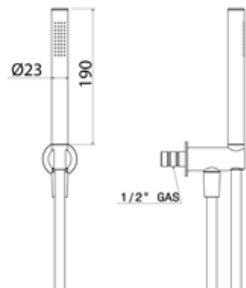

DEC450 Shower-hand with water connection and hose

DEC450S	Satin	$ 1,004.92
DEC450L	Polish	$ 1,155.84
DEC450BKS	Satin black	$ 1,608.04
DEC450PGS	Satin rose gold	$ 1,608.04
DEC450LGS	Light gold satin	$ 1,608.04
DEC450GDS	Satin gold	$ 1,608.04
DEC450BKL	Black polish	$ 1,758.68
DEC450PGL	Polish rose gold	$ 1,758.68
DEC450LGL	Light gold polish	$ 1,758.68
DEC450GDL	Polish gold	$ 1,758.68
INC055	Optional Built-In Part	$ 378.56