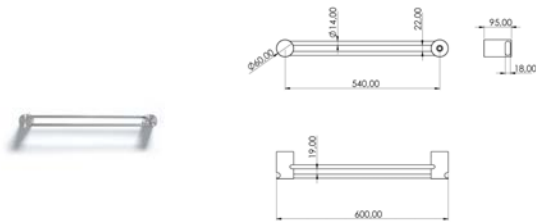

TWI101 Electric towel warmer L.600 mm with power button

TWI101S	Satin	$ 3,040.80
TWI101L	Polish	$ 3,528.00
TWI101BKS	Satin black	$ 4,561.20
TWI101PGS	Satin rose gold	$ 4,561.20
TWI101LGS	Light gold satin	$ 4,561.20
TWI101GDS	Satin gold	$ 4,561.20
TWI101BKL	Black polish	$ 5,292.00
TWI101PGL	Polish rose gold	$ 5,292.00
TWI101LGL	Light gold polish	$ 5,292.00
TWI101GDL	Polish gold	$ 5,292.00
INC151	Obligatory Built-In Part	$ 257.60