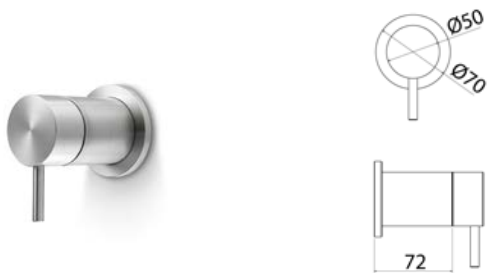

ONE404 Three way diverter

ONE404S	Satin	$ 598.08
ONE404L	Polish	$ 776.16
ONE404BKS	Satin black	$ 1,488.48
ONE404PGS	Satin rose gold	$ 1,488.48
ONE404LGS	Light gold satin	$ 2,381.12
ONE404GDS	Satin gold	$ 2,381.12
ONE404BKL	Black polish	$ 1,714.16
ONE404PGL	Polish rose gold	$ 1,714.16
ONE404LGL	Light gold polish	$ 1,714.16
ONE404GDL	Polish gold	$ 1,714.16
INC010	Obligatory Built-In Part	$ 890.68