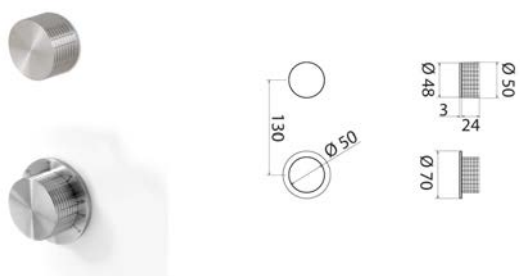

KRO271 Thermostatic mixer with 1 open/close tap

KRO271S	Satin	$ 1,475.60
KRO271L	Polish	$ 1,653.68
KRO271BKS	Satin black	$ 2,359.56
KRO271PGS	Satin rose gold	$ 2,359.56
KRO271LGS	Light gold satin	$ 2,359.56
KRO271GDS	Satin gold	$ 2,359.56
KRO271BKL	Black polish	$ 2,645.72
KRO271PGL	Polish rose gold	$ 2,645.72
KRO271LGL	Light gold polish	$ 2,645.72
KRO271GDL	Polish gold	$ 2,645.72
INC025	Obligatory Built-In Part	$ 1,952.72