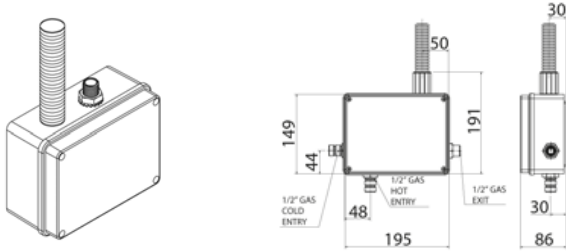

SEN012PGL	Polish rose gold	$ 1,747.48
SEN012LGL	Light gold polish	$ 1,747.48
SEN012GDL	Polish gold	$ 1,747.48

SEN003 Built-in part for infrared with battery and solenoid valve. temperature regulation through a remote manual mixing cartridge

SEN003	$ 1,456.56

SEN100 Power Adapter for SEN001 or SEN003

SEN100	$ 149.52