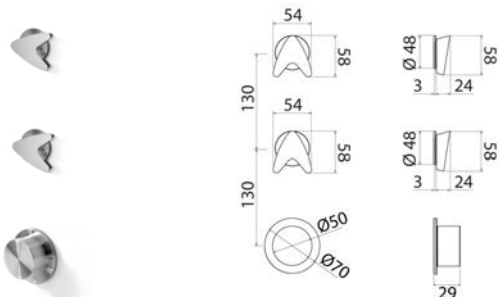

ARW272 Thermostatic mixer with 2 open/close taps

ARW272S	Satin	$ 1,793.68
ARW272L	Polish	$ 2,009.84
ARW272BKS	Satin black	$ 2,868.32
ARW272PGS	Satin rose gold	$ 2,868.32
ARW272LGS	Light gold satin	$ 2,868.32
ARW272GDS	Satin gold	$ 2,868.32
ARW272BKL	Black polish	$ 3,214.96
ARW272PGL	Polish rose gold	$ 3,214.96
ARW272LGL	Light gold polish	$ 3,214.96
ARW272GDL	Polish gold	$ 3,214.96
INC026	Obligatory Built-In Part	$ 2,286.48