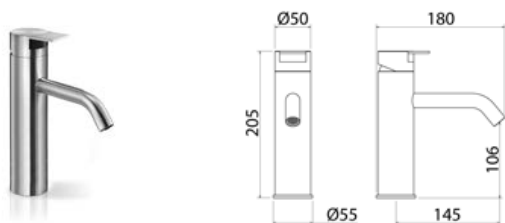

TOK002 Top-mounted mixer for basin

TOK002S	Satin	$ 1,672.72
TOK002L	Polish	$ 1,923.60
TOK002BKS	Satin black	$ 2,676.24
TOK002PGS	Satin rose gold	$ 2,676.24
TOK002LGS	Light gold satin	$ 2,676.24
TOK002GDS	Satin gold	$ 2,676.24
TOK002BKL	Black polish	$ 2,927.12
TOK002PGL	Polish rose gold	$ 2,927.12
TOK002LGL	Light gold polish	$ 2,927.12
TOK002GDL	Polish gold	$ 2,927.12