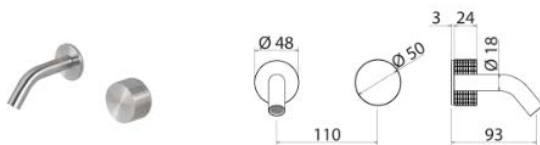

KRO140 Wall-mounted mixer for basin

KRO140S	Satin	$ 693.28
KRO140L	Polish	$ 797.44
KRO140BKS	Satin black	$ 1,074.64
KRO140PGS	Satin rose gold	$ 1,074.64
KRO140LGS	Light gold satin	$ 1,074.64
KRO140GDS	Satin gold	$ 1,074.64
KRO140BKL	Black polish	$ 1,178.52
KRO140PGL	Polish rose gold	$ 1,178.52
KRO140LGL	Light gold polish	$ 1,178.52
KRO140GDL	Polish gold	$ 1,178.52
INC040	Obligatory Built-In Part	$ 1,106.84