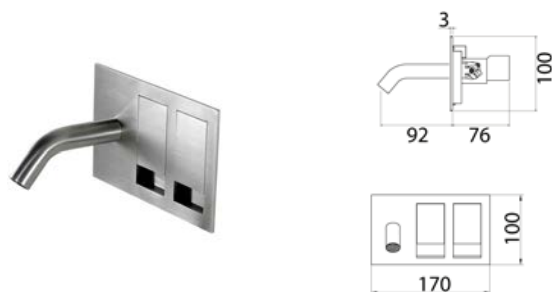

TOK030 Wall-mounted mixer for basin

TOK030S	Satin	$ 2,016.28
TOK030L	Polish	$ 2,318.68
TOK030BKS	Satin black	$ 3,225.88
TOK030PGS	Satin rose gold	$ 3,225.88
TOK030LGS	Light gold satin	$ 3,225.88
TOK030GDS	Satin gold	$ 3,225.88
TOK030BKL	Black polish	$ 3,528.28
TOK030PGL	Polish rose gold	$ 3,528.28
TOK030LGL	Light gold polish	$ 3,528.28
TOK030GDL	Polish gold	$ 3,528.28
BOX003	Obligatory Built-In Part	$ 661.64