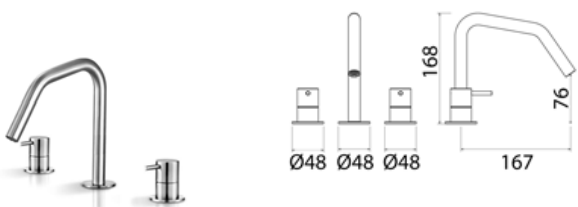

DEC203 Three-hole mixer for washbasin with spout

DEC203S	Satin	$ 2,372.44
DEC203L	Polish	$ 2,728.32
DEC203BKS	Satin black	$ 3,795.68
DEC203PGS	Satin rose gold	$ 3,795.68
DEC203LGS	Light gold satin	$ 3,795.68
DEC203GDS	Satin gold	$ 3,795.68
DEC203BKL	Black polish	$ 4,151.56
DEC203PGL	Polish rose gold	$ 4,151.56
DEC203LGL	Light gold polish	$ 4,151.56
DEC203GDL	Polish gold	$ 4,151.56