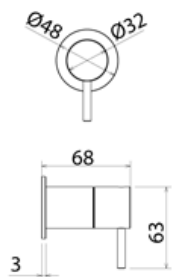

DEC413 Open/close tap with 1/2" gas connections - COLD

DEC413S	Satin	$ 327.60
DEC413L	Polish	$ 439.04
DEC413BKS	Satin black	$ 779.24
DEC413PGS	Satin rose gold	$ 779.24
DEC413LGS	Light gold satin	$ 779.24
DEC413GDS	Satin gold	$ 779.24
DEC413BKL	Black polish	$ 890.68
DEC413PGL	Polish rose gold	$ 890.68
DEC413LGL	Light gold polish	$ 890.68
DEC413GDL	Polish gold	$ 890.68
INC018	Obligatory Built-In Part	$ 423.08