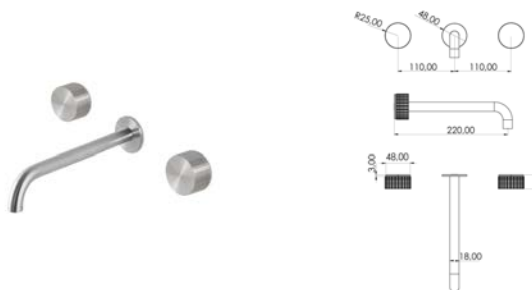

KRO187 Wall-mounted mixer for basin

KRO187S	Satin	$ 977.20
KRO187L	Polish	$ 1,122.80
KRO187BKS	Satin black	$ 1,514.80
KRO187PGS	Satin rose gold	$ 1,514.80
KRO187LGS	Light gold satin	$ 1,514.80
KRO187GDS	Satin gold	$ 1,514.80
KRO187BKL	Black polish	$ 1,660.40
KRO187PGL	Polish rose gold	$ 1,660.40
KRO187LGL	Light gold polish	$ 1,660.40
KRO187GDL	Polish gold	$ 1,660.40
INC041	Obligatory Built-In Part	$ 1,151.36