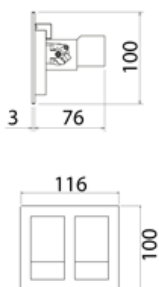

TEK101 Wall mounted set of 2 shut-off mixing valves

TEK101S	Satin	$ 2,098.88
TEK101L	Polish	$ 2,413.60
TEK101BKS	Satin black	$ 3,358.04
TEK101PGS	Satin rose gold	$ 3,358.04
TEK101LGS	Light gold satin	$ 3,358.04
TEK101GDS	Satin gold	$ 3,358.04
TEK101BKL	Black polish	$ 3,673.04
TEK101PGL	Polish rose gold	$ 3,673.04
TEK101LGL	Light gold polish	$ 3,673.04
TEK101GDL	Polish gold	$ 3,673.04
BOX006	Obligatory Built-In Part	$ 731.64

TEK401 Wall-mounted mono-control mixer