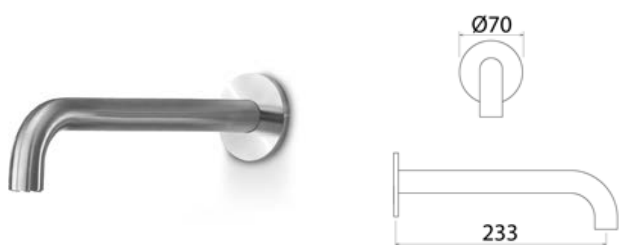

CAN225 Wall spout for bathtub

CAN225S	Satin	$ 779.24
CAN225L	Polish	$ 896.00
CAN225BKS	Satin black	$ 1,246.56
CAN225PGS	Satin rose gold	$ 1,246.56
CAN225LGS	Light gold satin	$ 1,246.56
CAN225GDS	Satin gold	$ 1,246.56
CAN225BKL	Black polish	$ 1,363.60
CAN225PGL	Polish rose gold	$ 1,363.60
CAN225LGL	Light gold polish	$ 1,363.60
CAN225GDL	Polish gold	$ 1,363.60
INC055	Optional Built-In Part	$ 378.56