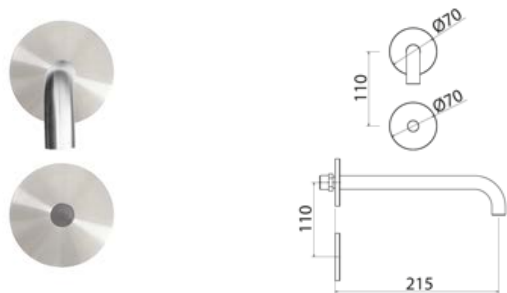

SEN012 Infrared sensor kit for washbasin

SEN012S	Satin	$ 998.76
SEN012L	Polish	$ 1,148.56
SEN012BKS	Satin black	$ 1,597.68
SEN012PGS	Satin rose gold	$ 1,597.68
SEN012LGS	Light gold satin	$ 1,597.68
SEN012GDS	Satin gold	$ 1,597.68
SEN012BKL	Black polish	$ 1,747.48