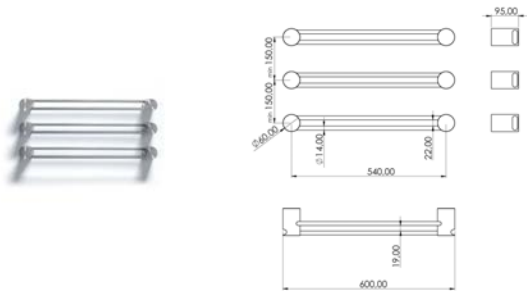

TWI003 Electric towel warmer L.600 mm

TWI003S	Satin	$ 6,076.00
TWI003L	Polish	$ 7,047.60
TWI003BKS	Satin black	$ 9,114.00
TWI003PGS	Satin rose gold	$ 9,114.00
TWI003LGS	Light gold satin	$ 9,114.00
TWI003GDS	Satin gold	$ 9,114.00
TWI003BKL	Black polish	$ 10,572.80
TWI003PGL	Polish rose gold	$ 10,572.80
TWI003LGL	Light gold polish	$ 10,572.80
TWI003GDL	Polish gold	$ 10,572.80
INC153	Obligatory Built-In Part	$ 772.80