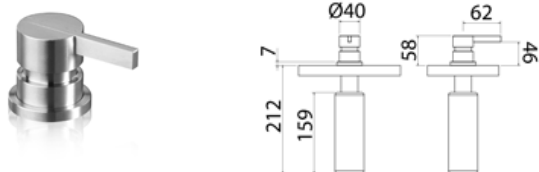

INS519S	Satin	$ 464.52
INS519L	Polish	$ 533.96
INS519BKS	Satin black	$ 743.12
INS519PGS	Satin rose gold	$ 743.12
INS519LGS	Light gold satin	$ 743.12
INS519GDS	Satin gold	$ 743.12
INS519BKL	Black polish	$ 812.56
INS519PGL	Polish rose gold	$ 812.56
INS519LGL	Light gold polish	$ 812.56
INS519GDL	Polish gold	$ 812.56