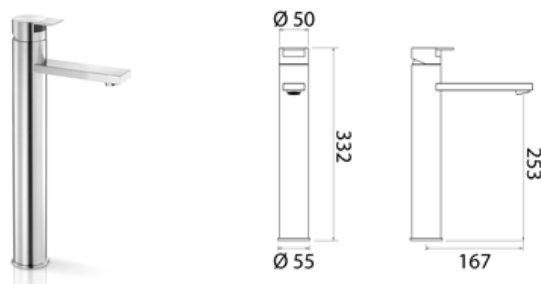

TEK010 Top-mounted mixer for basin

TEK010S	Satin	$ 2,066.96
TEK010L	Polish	$ 2,377.20
TEK010BKS	Satin black	$ 3,307.36
TEK010PGS	Satin rose gold	$ 3,307.36
TEK010LGS	Light gold satin	$ 3,307.36
TEK010GDS	Satin gold	$ 3,307.36
TEK010BKL	Black polish	$ 3,617.32
TEK010PGL	Polish rose gold	$ 3,617.32
TEK010LGL	Light gold polish	$ 3,617.32
TEK010GDL	Polish gold	$ 3,617.32