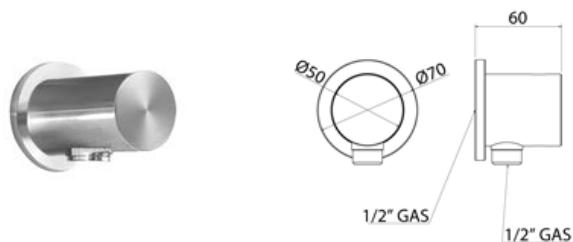

ACC025 Shower-hand holder with water connections

ACC025S	Satin	$ 807.80
ACC025L	Polish	$ 929.04
ACC025BKS	Satin black	$ 1,292.48
ACC025PGS	Satin rose gold	$ 1,292.48
ACC025LGS	Light gold satin	$ 1,292.48
ACC025GDS	Satin gold	$ 1,292.48
ACC025BKL	Black polish	$ 1,413.72
ACC025PGL	Polish rose gold	$ 1,413.72
ACC025LGL	Light gold polish	$ 1,413.72
ACC025GDL	Polish gold	$ 1,413.72
INC055	Optional Built-In Part	$ 378.56