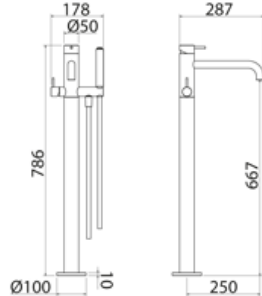

ONE071 Column mixer for bathtub with shower hand

ONE071S	Satin	$ 3,809.68
ONE071L	Polish	$ 4,266.92
ONE071BKS	Satin black	$ 6,095.32
ONE071PGS	Satin rose gold	$ 6,095.32
ONE071LGS	Light gold satin	$ 6,095.32
ONE071GDS	Satin gold	$ 6,095.32
ONE071BKL	Black polish	$ 6,666.80
ONE071PGL	Polish rose gold	$ 6,666.80
ONE071LGL	Light gold polish	$ 6,666.80
ONE071GDL	Polish gold	$ 6,666.80
BOX005	Obligatory Built-In Part	$ 833.28