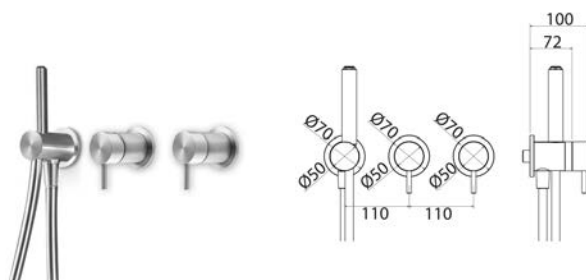

ONE326 Bathtub/shower set with mixer, 2-ways diverter and shower-hand

ONE326S	Satin	$ 1,437.52
ONE326L	Polish	$ 1,610.00
ONE326BKS	Satin black	$ 2,299.92
ONE326PGS	Satin rose gold	$ 2,299.92
ONE326LGS	Light gold satin	$ 2,299.92
ONE326GDS	Satin gold	$ 2,299.92
ONE326BKL	Black polish	$ 2,515.52
ONE326PGL	Polish rose gold	$ 2,515.52
ONE326LGL	Light gold polish	$ 2,515.52
ONE326GDL	Polish gold	$ 2,515.52
INC305	Obligatory Built-In Part	$ 1,383.48