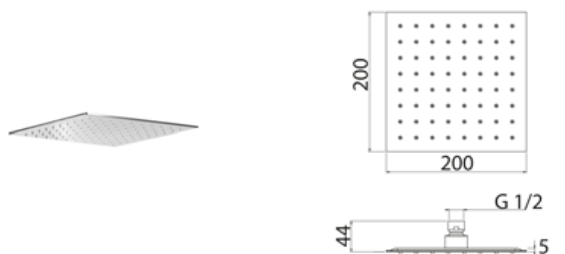

SOF037 "Slim" Squared adjustable shower head 200x200 mm

SOF037S	Satin	$ 804.72
SOF037L	Polish	$ 925.40