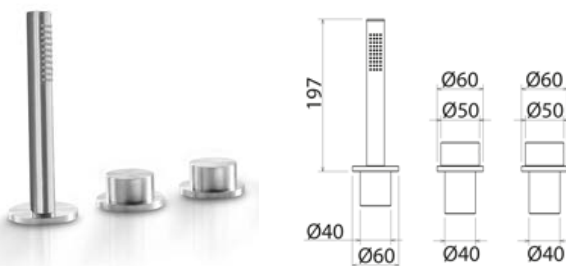

PUR224 Tap set for bathtub's edge with shower hand

PURO

PUR224S	Satin	$ 3,259.48
PUR224L	Polish	$ 3,650.64
PUR224BKS	Satin black	$ 4,889.36
PUR224PGS	Satin rose gold	$ 4,889.36
PUR224LGS	Light gold satin	$ 4,889.36
PUR224GDS	Satin gold	$ 4,889.36
PUR224BKL	Black polish	$ 5,378.24
PUR224PGL	Polish rose gold	$ 5,378.24
PUR224LGL	Light gold polish	$ 5,378.24
PUR224GDL	Polish gold	$ 5,378.24