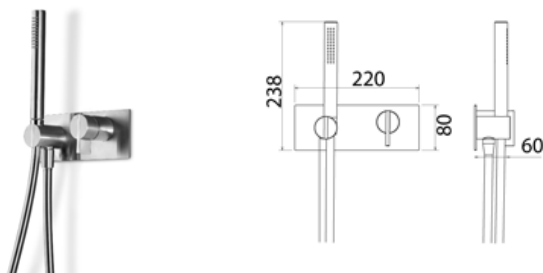

INS326L.A	Polish with light blue insert	$ 1,989.40
INS326BKS	Satin black	$ 2,574.60
INS326PGS	Satin rose gold	$ 2,574.60
INS326LGS	Light gold satin	$ 2,574.60
INS326GDS	Satin gold	$ 2,574.60
INS326BKL	Black polish	$ 2,815.96
INS326PGL	Polish rose gold	$ 2,815.96
INS326LGL	Light gold polish	$ 2,815.96
INS326GDL	Polish gold	$ 2,815.96
INC004	Obligatory Built-In Part	$ 1,030.40

INS200 Mixer for bathtub / shower with shower hand

INS200S	Satin	$ 1,958.88
INS200S.W	Satin with white insert	$ 2,135.28
INS200S.B	Satin with black insert	$ 2,135.28
INS200S.R	Satin with red insert	$ 2,135.28
INS200S.C	Satin with cedar yellow insert	$ 2,135.28
INS200S.A	Satin with light blue insert	$ 2,135.28
INS200L	Polish	$ 2,252.88
INS200L.W	Polish with white insert	$ 2,455.60
INS200L.B	Polish with black insert	$ 2,455.60
INS200L.R	Polish with red insert	$ 2,455.60
INS200L.C	Polish with grape green insert	$ 2,455.60
INS200L.A	Polish with light blue insert	$ 2,455.60
INS200BKS	Satin black	$ 3,134.32
INS200PGS	Satin rose gold	$ 3,134.32
INS200LGS	Light gold satin	$ 3,134.32
INS200GDS	Satin gold	$ 3,134.32
INS200BKL	Black polish	$ 3,428.04
INS200PGL	Polish rose gold	$ 3,428.04
INS200LGL	Light gold polish	$ 3,428.04
INS200GDL	Polish gold	$ 3,428.04
BOX001	Obligatory Built-In Part	$ 620.20