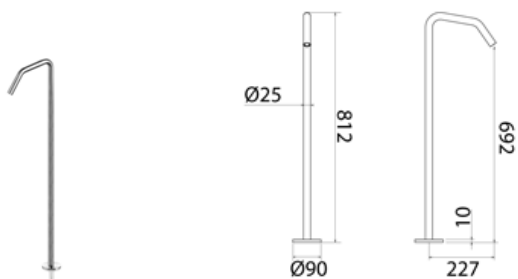

CAN061 Freestanding spout for bathtub

CAN061S	Satin	$ 1,265.88
CAN061L	Polish	$ 1,455.72
CAN061BKS	Satin black	$ 2,025.24
CAN061PGS	Satin rose gold	$ 2,025.24
CAN061LGS	Light gold satin	$ 2,025.24
CAN061GDS	Satin gold	$ 2,025.24
CAN061BKL	Black polish	$ 2,215.08
CAN061PGL	Polish rose gold	$ 2,215.08
CAN061LGL	Light gold polish	$ 2,215.08
CAN061GDL	Polish gold	$ 2,215.08
INC055	Optional Built-In Part	$ 378.56