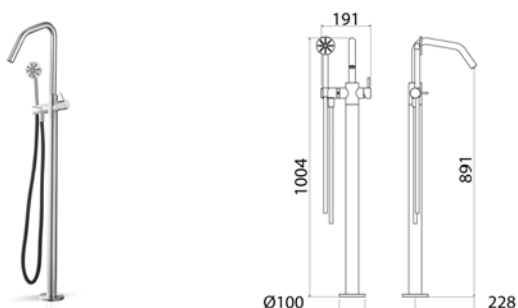

DEC082 Column mixer for bathtub with shower hand

DEC082S	Satin	$ 6,010.20
DEC082L	Polish	$ 6,911.80
DEC082BKS	Satin black	$ 9,616.04
DEC082PGS	Satin rose gold	$ 9,616.04
DEC082LGS	Light gold satin	$ 9,616.04
DEC082GDS	Satin gold	$ 9,616.04
DEC082BKL	Black polish	$ 10,517.64
DEC082PGL	Polish rose gold	$ 10,517.64
DEC082LGL	Light gold polish	$ 10,517.64
DEC082GDL	Polish gold	$ 10,517.64
BOX005	Obligatory Built-In Part	$ 833.28