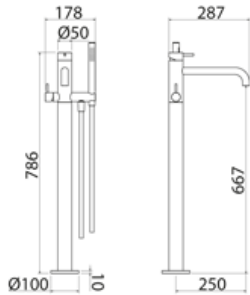

ONE070 Column mixer for bathtub with shower hand

ONE070S	Satin	$ 3,809.68
ONE070L	Polish	$ 4,266.92
ONE070BKS	Satin black	$ 6,095.32
ONE070PGS	Satin rose gold	$ 6,095.32
ONE070LGS	Light gold satin	$ 6,095.32
ONE070GDS	Satin gold	$ 6,095.32
ONE070BKL	Black polish	$ 6,666.80
ONE070PGL	Polish rose gold	$ 6,666.80
ONE070LGL	Light gold polish	$ 6,666.80
ONE070GDL	Polish gold	$ 6,666.80
BOX005	Obligatory Built-In Part	$ 833.28