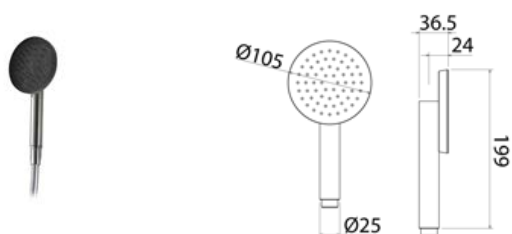

DOC006 Round hand-shower

DOC006S	Satin	$ 683.76
DOC006L	Polish	$ 786.24
DOC006BKS	Satin black	$ 1,093.96
DOC006PGS	Satin rose gold	$ 1,093.96
DOC006LGS	Light gold satin	$ 1,093.96
DOC006GDS	Satin gold	$ 1,093.96
DOC006BKL	Black polish	$ 1,196.72
DOC006PGL	Polish rose gold	$ 1,196.72
DOC006LGL	Light gold polish	$ 1,196.72
DOC006GDL	Polish gold	$ 1,196.72