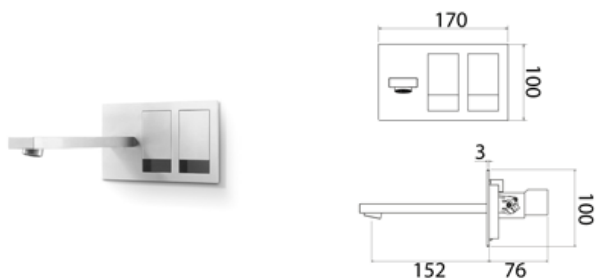

TEK031 Wall-mounted mixer for basin

TEK031S	Satin	$ 2,245.04
TEK031L	Polish	$ 2,581.88
TEK031BKS	Satin black	$ 3,592.12
TEK031PGS	Satin rose gold	$ 3,592.12
TEK031LGS	Light gold satin	$ 3,592.12
TEK031GDS	Satin gold	$ 3,592.12
TEK031BKL	Black polish	$ 3,928.96
TEK031PGL	Polish rose gold	$ 3,928.96
TEK031LGL	Light gold polish	$ 3,928.96
TEK031GDL	Polish gold	$ 3,928.96
BOX003	Obligatory Built-In Part	$ 661.64