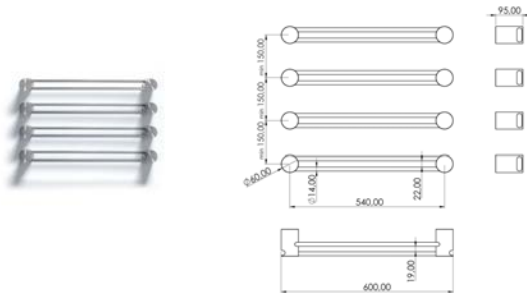

TWI004 Electric towel warmer L.600 mm

TWI004S	Satin	$ 7,868.00
TWI004L	Polish	$ 9,128.00
TWI004BKS	Satin black	$ 11,802.00
TWI004PGS	Satin rose gold	$ 11,802.00
TWI004LGS	Light gold satin	$ 11,802.00
TWI004GDS	Satin gold	$ 11,802.00
TWI004BKL	Black polish	$ 13,689.20
TWI004PGL	Polish rose gold	$ 13,689.20
TWI004LGL	Light gold polish	$ 13,689.20
TWI004GDL	Polish gold	$ 13,689.20
INC154	Obligatory Built-In Part	$ 1,030.40