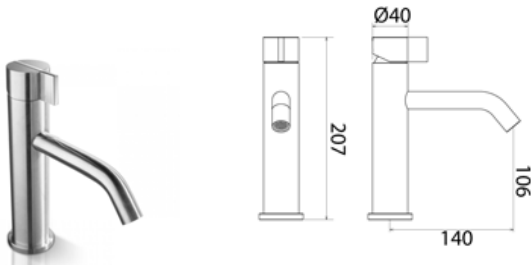

INS002 Top-mounted mixer for basin

INS002S	Satin	$ 1,170.40
INS002S.W	Satin with white insert	$ 1,288.00
INS002S.B	Satin with black insert	$ 1,288.00
INS002S.R	Satin with red insert	$ 1,288.00
INS002S.C	Satin with cedar yellow insert	$ 1,288.00
INS002S.A	Satin with light blue insert	$ 1,288.00
INS002L	Polish	$ 1,345.96
INS002L.W	Polish with white insert	$ 1,481.20
INS002L.B	Polish with black insert	$ 1,481.20
INS002L.R	Polish with red insert	$ 1,481.20
INS002L.C	Polish with grape green insert	$ 1,481.20
INS002L.A	Polish with light blue insert	$ 1,481.20
INS002BKS	Satin black	$ 1,872.36
INS002PGS	Satin rose gold	$ 1,872.36
INS002LGS	Light gold satin	$ 1,872.36
INS002GDS	Satin gold	$ 1,872.36
INS002BKL	Black polish	$ 2,047.92
INS002PGL	Polish rose gold	$ 2,047.92
INS002LGL	Light gold polish	$ 2,047.92
INS002GDL	Polish gold	$ 2,047.92