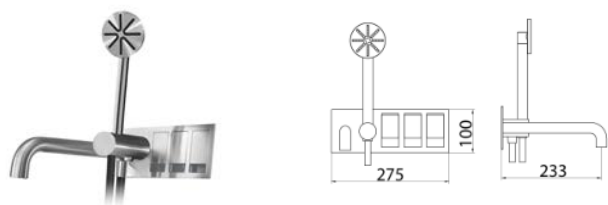

TOK232 Bathtub/shower set with mixer, 2-ways diverter, spout and shower-hand

TOK232S	Satin	$ 4,334.40
TOK232L	Polish	$ 4,984.56
TOK232BKS	Satin black	$ 6,934.76
TOK232PGS	Satin rose gold	$ 6,934.76
TOK232LGS	Light gold satin	$ 6,934.76
TOK232GDS	Satin gold	$ 6,934.76
TOK232BKL	Black polish	$ 7,584.92
TOK232PGL	Polish rose gold	$ 7,584.92
TOK232LGL	Light gold polish	$ 7,584.92
TOK232GDL	Polish gold	$ 7,584.92
BOX008	Obligatory Built-In Part	$ 941.36