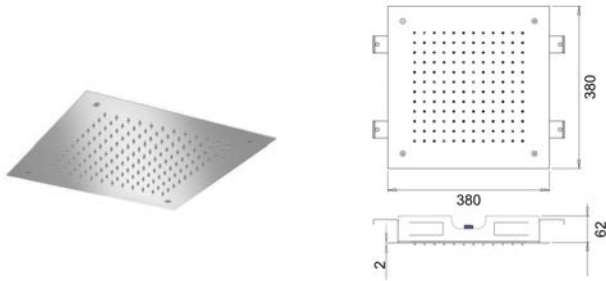

SOF065 Ceiling-mounted shower head

SOF065S	Satin	$ 2,633.12
SOF065L	Polish	$ 3,030.72
SOF065BKS	Satin black	$ 4,213.44
SOF065PGS	Satin rose gold	$ 4,213.44
SOF065LGS	Light gold satin	$ 4,213.44
SOF065GDS	Satin gold	$ 4,213.44
SOF065BKL	Black polish	$ 4,611.04
SOF065PGL	Polish rose gold	$ 4,611.04
SOF065LGL	Light gold polish	$ 4,611.04
SOF065GDL	Polish gold	$ 4,611.04