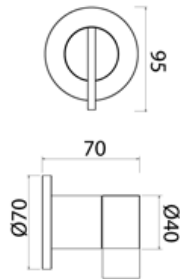

INS419 Open/close tap with 1/2" gas connections. Hot water

INS419S	Satin	$ 515.20
INS419S.W	Satin with white insert	$ 633.08
INS419S.B	Satin with black insert	$ 633.08
INS419S.R	Satin with red insert	$ 633.08
INS419S.C	Satin with cedar yellow insert	$ 633.08
INS419S.A	Satin with light blue insert	$ 633.08
INS419L	Polish	$ 591.64
INS419L.W	Polish with white insert	$ 709.24
INS419L.B	Polish with black insert	$ 709.24
INS419L.R	Polish with red insert	$ 709.24
INS419L.C	Polish with grape green insert	$ 709.24