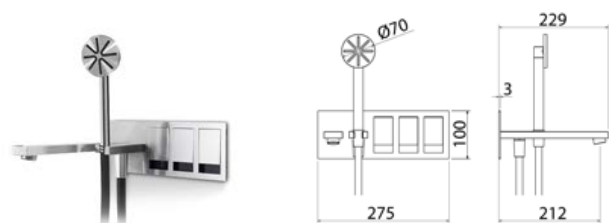

TEK222 Bathtub/shower set with mixer, 2-ways diverter, spout and shower-hand

TEK222S	Satin	$ 4,948.16
TEK222L	Polish	$ 5,690.16
TEK222BKS	Satin black	$ 7,916.72
TEK222PGS	Satin rose gold	$ 7,916.72
TEK222LGS	Light gold satin	$ 7,916.72
TEK222GDS	Satin gold	$ 7,916.72
TEK222BKL	Black polish	$ 8,659.00
TEK222PGL	Polish rose gold	$ 8,659.00
TEK222LGL	Light gold polish	$ 8,659.00
TEK222GDL	Polish gold	$ 8,659.00
BOX008	Obligatory Built-In Part	$ 941.36