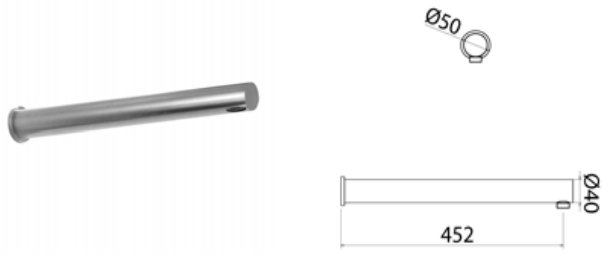

STY058 Shower arm for wallmounted shower head L450

STY058S	Satin	$ 709.24
STY058L	Polish	$ 815.64
STY058BKS	Satin black	$ 1,134.84
STY058PGS	Satin rose gold	$ 1,134.84
STY058LGS	Light gold satin	$ 1,134.84
STY058GDS	Satin gold	$ 1,134.84
STY058BKL	Black polish	$ 1,241.24
STY058PGL	Polish rose gold	$ 1,241.24
STY058LGL	Light gold polish	$ 1,241.24
STY058GDL	Polish gold	$ 1,241.24
INC055	Optional Built-In Part	$ 378.56