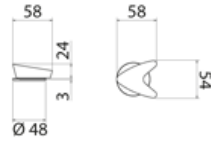

ARW354 Open/close tap with 1/2" gas connections. Cold water

ARW354S	Satin	$ 569.24
ARW354L	Polish	$ 688.52
ARW354BKS	Satin black	$ 1,065.40
ARW354PGS	Satin rose gold	$ 1,065.40
ARW354LGS	Light gold satin	$ 1,065.40
ARW354GDS	Satin gold	$ 1,065.40
ARW354BKL	Black polish	$ 1,214.36
ARW354PGL	Polish rose gold	$ 1,214.36
ARW354LGL	Light gold polish	$ 1,214.36
ARW354GDL	Polish gold	$ 1,214.36
INC018	Obligatory Built-In Part	$ 423.08