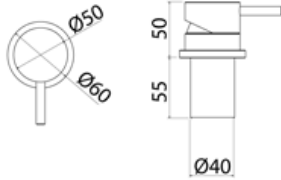

ONE108 Top mounted mono-control mixer

ONE108S	Satin	$ 820.68
ONE108L	Polish	$ 918.96
ONE108BKS	Satin black	$ 1,312.92
ONE108PGS	Satin rose gold	$ 1,312.92
ONE108LGS	Light gold satin	$ 1,312.92
ONE108GDS	Satin gold	$ 1,312.92
ONE108BKL	Black polish	$ 1,435.84
ONE108PGL	Polish rose gold	$ 1,435.84
ONE108LGL	Light gold polish	$ 1,435.84
ONE108GDL	Polish gold	$ 1,435.84