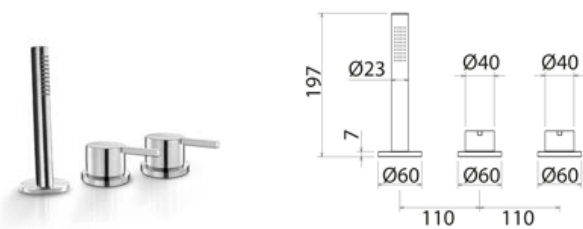

STY237 Tap set for bathtub's edge with shower hand

STY237S	Satin	$ 2,493.12
STY237L	Polish	$ 2,867.20
STY237BKS	Satin black	$ 3,989.16
STY237PGS	Satin rose gold	$ 3,989.16
STY237LGS	Light gold satin	$ 3,989.16
STY237GDS	Satin gold	$ 3,989.16
STY237BKL	Black polish	$ 4,362.96
STY237PGL	Polish rose gold	$ 4,362.96
STY237LGL	Light gold polish	$ 4,362.96
STY237GDL	Polish gold	$ 4,362.96