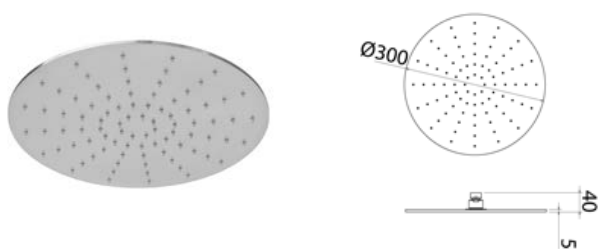

SOF006 Adjustable round shower head Ø 300 mm

SOF006S	Satin	$ 1,803.20
SOF006L	Polish	$ 2,073.68
SOF006BKS	Satin black	$ 2,884.84
SOF006PGS	Satin rose gold	$ 2,884.84
SOF006LGS	Light gold satin	$ 2,884.84
SOF006GDS	Satin gold	$ 2,884.84
SOF006BKL	Black polish	$ 3,155.32
SOF006PGL	Polish rose gold	$ 3,155.32
SOF006LGL	Light gold polish	$ 3,155.32
SOF006GDL	Polish gold	$ 3,155.32