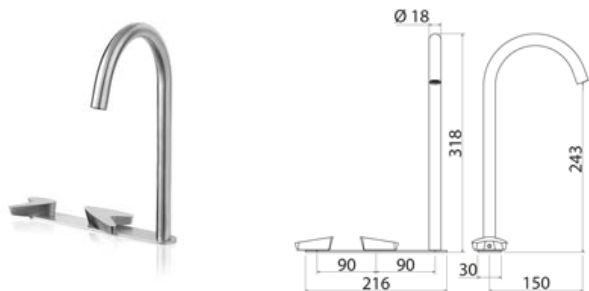

ARW132 Three-hole mixer for washbasin with spout

ARW132S	Satin	$ 2,912.84
ARW132L	Polish	$ 3,262.56
ARW132BKS	Satin black	$ 4,369.40
ARW132PGS	Satin rose gold	$ 4,369.40
ARW132LGS	Light gold satin	$ 4,369.40
ARW132GDS	Satin gold	$ 4,369.40
ARW132BKL	Black polish	$ 4,806.20
ARW132PGL	Polish rose gold	$ 4,806.20
ARW132LGL	Light gold polish	$ 4,806.20
ARW132GDL	Polish gold	$ 4,806.20