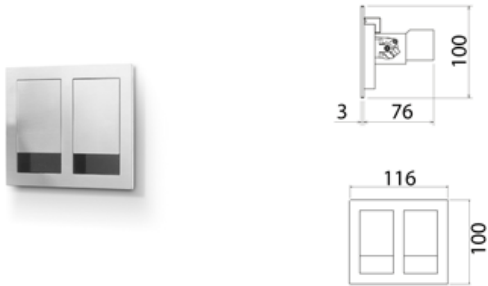

TOK101 Wall mounted set of 2 shut-off mixing valves

TOK101S	Satin	$ 2,098.88
TOK101L	Polish	$ 2,413.60
TOK101BKS	Satin black	$ 3,358.04
TOK101PGS	Satin rose gold	$ 3,358.04
TOK101LGS	Light gold satin	$ 3,358.04
TOK101GDS	Satin gold	$ 3,358.04
TOK101BKL	Black polish	$ 3,673.04
TOK101PGL	Polish rose gold	$ 3,673.04
TOK101LGL	Light gold polish	$ 3,673.04
TOK101GDL	Polish gold	$ 3,673.04
BOX006	Obligatory Built-In Part	$ 731.64