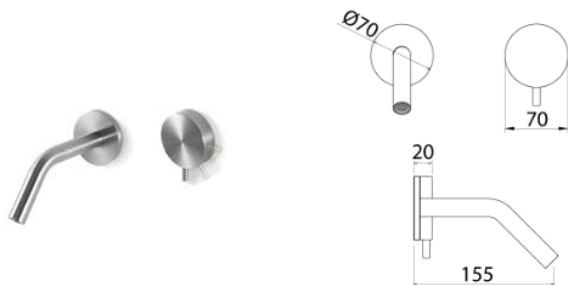

RND042 Wall-mounted mixer for basin

RND042S	Satin	$ 1,895.32
RND042L	Polish	$ 2,122.68
RND042BKS	Satin black	$ 2,842.84
RND042PGS	Satin rose gold	$ 2,842.84
RND042LGS	Light gold satin	$ 2,842.84
RND042GDS	Satin gold	$ 2,842.84
RND042BKL	Black polish	$ 3,127.32
RND042PGL	Polish rose gold	$ 3,127.32
RND042LGL	Light gold polish	$ 3,127.32
RND042GDL	Polish gold	$ 3,127.32
INC066	Obligatory Built-In Part	$ 1,027.32

ROUND