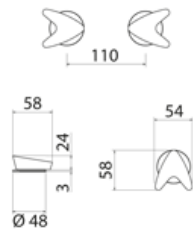

ARW414 Wall mounted set of 2 shut-off mixing valves

ARW414S	Satin	$ 1,017.80
ARW414L	Polish	$ 1,139.88
ARW414BKS	Satin black	$ 1,526.56
ARW414PGS	Satin rose gold	$ 1,526.56
ARW414LGS	Light gold satin	$ 1,526.56
ARW414GDS	Satin gold	$ 1,526.56
ARW414BKL	Black polish	$ 1,679.16
ARW414PGL	Polish rose gold	$ 1,679.16
ARW414LGL	Light gold polish	$ 1,679.16
ARW414GDL	Polish gold	$ 1,679.16
INC043	Obligatory Built-In Part	$ 1,043.28