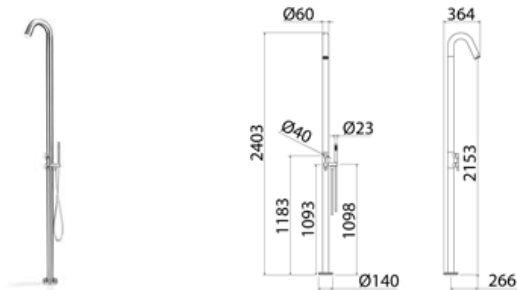

OUT002 Freestanding outdoor shower column in stainless-steel AISI 316L with mixer and shower-hand

OUT002S	Satin	$ 6,296.36
OUT002L	Polish	$ 7,051.80
OUT002BKS	Satin black	$ 10,074.12
OUT002PGS	Satin rose gold	$ 10,074.12
OUT002LGS	Light gold satin	$ 10,074.12
OUT002GDS	Satin gold	$ 10,074.12
OUT002BKL	Black polish	$ 11,018.56
OUT002PGL	Polish rose gold	$ 11,018.56
OUT002LGL	Light gold polish	$ 11,018.56
OUT002GDL	Polish gold	$ 11,018.56
BOX015	Obligatory Built-In Part	$ 896.84