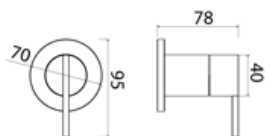

STY403 Two way diverter

STY403S	Satin	$ 359.52
STY403L	Polish	$ 467.60
STY403BKS	Satin black	$ 896.84
STY403PGS	Satin rose gold	$ 896.84
STY403LGS	Light gold satin	$ 896.84
STY403GDS	Satin gold	$ 896.84
STY403BKL	Black polish	$ 1,033.48
STY403PGL	Polish rose gold	$ 1,033.48
STY403LGL	Light gold polish	$ 1,033.48
STY403GDL	Polish gold	$ 1,033.48
INC009	Obligatory Built-In Part	$ 540.68