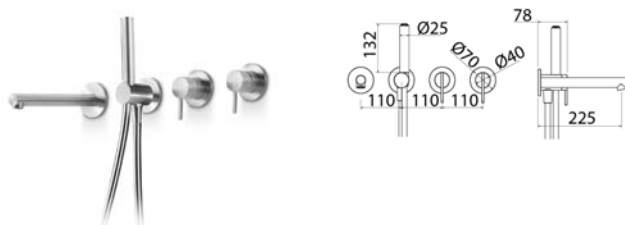

STY331 Bathtub tap set with shower hand and spout

STY331S	Satin	$ 1,644.16
STY331L	Polish	$ 1,890.84
STY331BKS	Satin black	$ 2,630.60
STY331PGS	Satin rose gold	$ 2,630.60
STY331LGS	Light gold satin	$ 2,630.60
STY331GDS	Satin gold	$ 2,630.60
STY331BKL	Black polish	$ 2,877.28
STY331PGL	Polish rose gold	$ 2,877.28
STY331LGL	Light gold polish	$ 2,877.28
STY331GDL	Polish gold	$ 2,877.28
INC306	Obligatory Built-In Part	$ 1,523.20