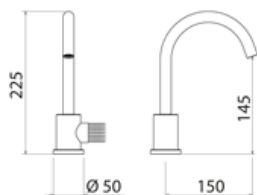

ROUND

KRONOS

KRO001 Top-mounted mixer for basin

KRO001S	Satin	\$ 1,297.52
KRO001L	Polish	\$ 1,492.12
KRO001BKS	Satin black	\$ 2,011.24
KRO001PGS	Satin rose gold	\$ 2,011.24
KRO001LGS	Light gold satin	\$ 2,011.24
KRO001GDS	Satin gold	\$ 2,011.24
KRO001BKL	Black polish	\$ 2,205.84
KRO001PGL	Polish rose gold	\$ 2,205.84
KRO001LGL	Light gold polish	\$ 2,205.84
KRO001GDL	Polish gold	\$ 2,205.84