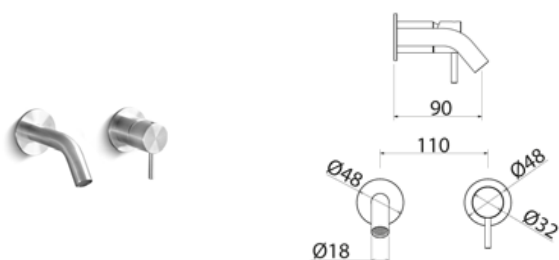

DEC333 Wall-mounted mixer for basin

DEC333S	Satin	$ 502.60
DEC333L	Polish	$ 577.92
DEC333BKS	Satin black	$ 804.16
DEC333PGS	Satin rose gold	$ 804.16
DEC333LGS	Light gold satin	$ 804.16
DEC333GDS	Satin gold	$ 804.16
DEC333BKL	Black polish	$ 879.48
DEC333PGL	Polish rose gold	$ 879.48
DEC333LGL	Light gold polish	$ 879.48
DEC333GDL	Polish gold	$ 879.48
INC070	Obligatory Built-In Part	$ 903.28