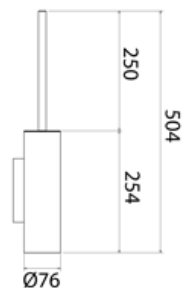

INS526 Wall-mounted toilet brush holder

INS526S	Satin	$ 556.64
INS526L	Polish	$ 640.08
INS526BKS	Satin black	$ 890.68
INS526PGS	Satin rose gold	$ 890.68
INS526LGS	Light gold satin	$ 890.68
INS526GDS	Satin gold	$ 890.68
INS526BKL	Black polish	$ 974.12
INS526PGL	Polish rose gold	$ 974.12
INS526LGL	Light gold polish	$ 974.12
INS526GDL	Polish gold	$ 974.12