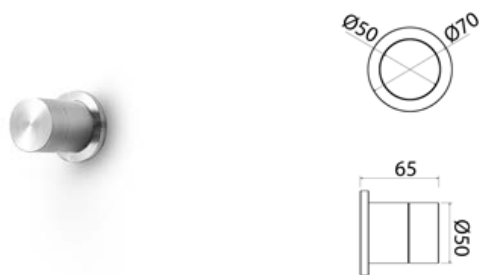

PUR202 Two way diverter

PUR202S	Satin	$ 912.80
PUR202L	Polish	$ 1,097.32
PUR202BKS	Satin black	$ 1,672.72
PUR202PGS	Satin rose gold	$ 1,672.72
PUR202LGS	Light gold satin	$ 1,672.72
PUR202GDS	Satin gold	$ 1,672.72
PUR202BKL	Black polish	$ 1,901.76
PUR202PGL	Polish rose gold	$ 1,901.76
PUR202LGL	Light gold polish	$ 1,901.76
PUR202GDL	Polish gold	$ 1,901.76
INC007	Obligatory Built-In Part	$ 607.60