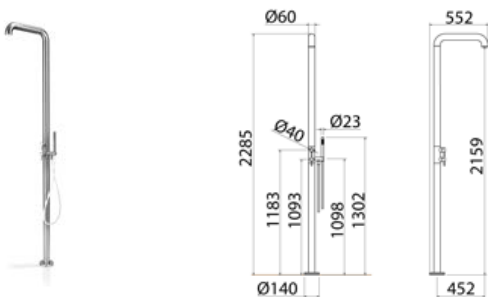

OUT006 Freestanding outdoor shower column in stainless-steel AISI 316L with mixer and shower-hand

OUT006S	Satin	$ 6,741.56
OUT006L	Polish	$ 7,550.48
OUT006BKS	Satin black	$ 10,786.44
OUT006PGS	Satin rose gold	$ 10,786.44
OUT006LGS	Light gold satin	$ 10,786.44
OUT006GDS	Satin gold	$ 10,786.44
OUT006BKL	Black polish	$ 11,797.52
OUT006PGL	Polish rose gold	$ 11,797.52
OUT006LGL	Light gold polish	$ 11,797.52
OUT006GDL	Polish gold	$ 11,797.52
BOX015	Obligatory Built-In Part	$ 896.84