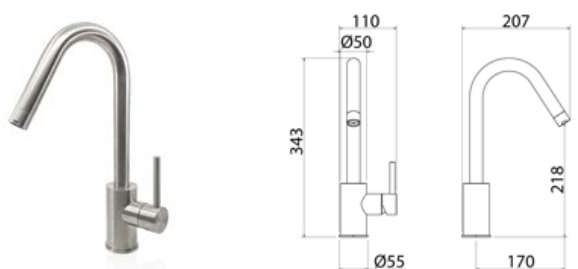

KCH003 Mixer tap for kitchen

KCH003S	Satin	$ 1,358.00
KCH003L	Polish	$ 1,520.96
KCH003BKS	Satin black	$ 2,172.80
KCH003PGS	Satin rose gold	$ 2,172.80
KCH003LGS	Light gold satin	$ 2,172.80
KCH003GDS	Satin gold	$ 2,172.80
KCH003BKL	Black polish	$ 2,376.36
KCH003PGL	Polish rose gold	$ 2,376.36
KCH003LGL	Light gold polish	$ 2,376.36
KCH003GDL	Polish gold	$ 2,376.36