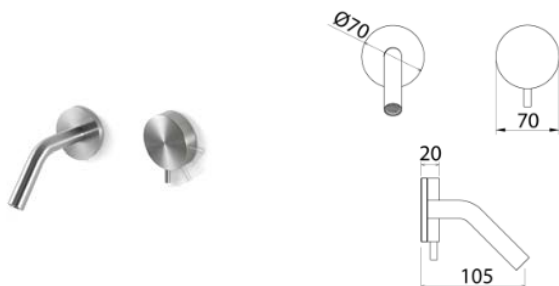

RND041 Wall-mounted mixer for basin

RND041S	Satin	$ 1,828.68
RND041L	Polish	$ 2,047.92
RND041BKS	Satin black	$ 2,742.88
RND041PGS	Satin rose gold	$ 2,742.88
RND041LGS	Light gold satin	$ 2,742.88
RND041GDS	Satin gold	$ 2,742.88
RND041BKL	Black polish	$ 3,017.00
RND041PGL	Polish rose gold	$ 3,017.00
RND041LGL	Light gold polish	$ 3,017.00
RND041GDL	Polish gold	$ 3,017.00
INC066	Obligatory Built-In Part	$ 1,027.32