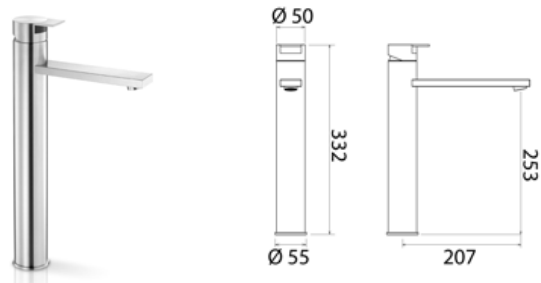

TEK012 Top-mounted mixer for basin

TEK012S	Satin	$ 2,133.88
TEK012L	Polish	$ 2,453.92
TEK012BKS	Satin black	$ 3,414.04
TEK012PGS	Satin rose gold	$ 3,414.04
TEK012LGS	Light gold satin	$ 3,414.04
TEK012GDS	Satin gold	$ 3,414.04
TEK012BKL	Black polish	$ 3,734.08
TEK012PGL	Polish rose gold	$ 3,734.08
TEK012LGL	Light gold polish	$ 3,734.08
TEK012GDL	Polish gold	$ 3,734.08

TEK