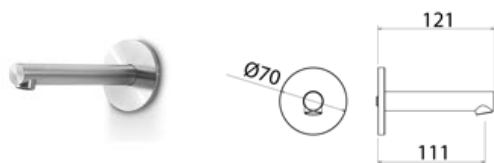

CAN153 Wall-mounted spout for washbasin

CAN153S	Satin	$ 442.12
CAN153L	Polish	$ 508.48
CAN153BKS	Satin black	$ 707.28
CAN153PGS	Satin rose gold	$ 707.28
CAN153LGS	Light gold satin	$ 707.28
CAN153GDS	Satin gold	$ 707.28
CAN153BKL	Black polish	$ 773.64
CAN153PGL	Polish rose gold	$ 773.64
CAN153LGL	Light gold polish	$ 773.64
CAN153GDL	Polish gold	$ 773.64
INC055	Optional Built-In Part	$ 378.56