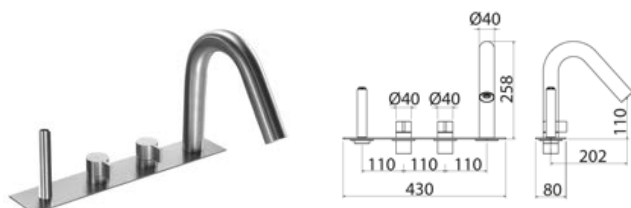

INS208PGS	Satin rose gold	$ 4,660.60
INS208LGS	Light gold satin	$ 4,660.60
INS208GDS	Satin gold	$ 4,660.60
INS208BKL	Black polish	$ 5,097.40
INS208PGL	Polish rose gold	$ 5,097.40
INS208LGL	Light gold polish	$ 5,097.40
INS208GDL	Polish gold	$ 5,097.40

INS209 Mixer for bathtub's edge with spout

INS209S	Satin	$ 2,912.84
INS209S.W	Satin with white insert	$ 3,148.32
INS209S.B	Satin with black insert	$ 3,148.32
INS209S.R	Satin with red insert	$ 3,148.32
INS209S.C	Satin with cedar yellow insert	$ 3,148.32
INS209S.A	Satin with light blue insert	$ 3,148.32
INS209L	Polish	$ 3,349.92
INS209L.W	Polish with white insert	$ 3,620.40
INS209L.B	Polish with black insert	$ 3,620.40
INS209L.R	Polish with red insert	$ 3,620.40
INS209L.C	Polish with grape green insert	$ 3,620.40
INS209L.A	Polish with light blue insert	$ 3,620.40
INS209BKS	Satin black	$ 4,660.60
INS209PGS	Satin rose gold	$ 4,660.60
INS209LGS	Light gold satin	$ 4,660.60
INS209GDS	Satin gold	$ 4,660.60
INS209BKL	Black polish	$ 5,097.40
INS209PGL	Polish rose gold	$ 5,097.40
INS209LGL	Light gold polish	$ 5,097.40
INS209GDL	Polish gold	$ 5,097.40

INS232 Tap set for bathtub's edge with shower hand

INS232S	Satin	$ 2,556.96
INS232S.W	Satin with white insert	$ 2,760.80
INS232S.B	Satin with black insert	$ 2,760.80
INS232S.R	Satin with red insert	$ 2,760.80
INS232S.C	Satin with cedar yellow insert	$ 2,760.80
INS232S.A	Satin with light blue insert	$ 2,760.80
INS232L	Polish	$ 2,941.12
INS232L.W	Polish with white insert	$ 3,177.16
INS232L.B	Polish with black insert	$ 3,177.16
INS232L.R	Polish with red insert	$ 3,177.16
INS232L.C	Polish with grape green insert	$ 3,177.16
INS232L.A	Polish with light blue insert	$ 3,177.16
INS232BKS	Satin black	$ 4,091.36
INS232PGS	Satin rose gold	$ 4,091.36
INS232LGS	Light gold satin	$ 4,091.36
INS232GDS	Satin gold	$ 4,091.36
INS232BKL	Black polish	$ 5,148.64
INS232PGL	Polish rose gold	$ 5,148.64
INS232LGL	Light gold polish	$ 5,148.64
INS232GDL	Polish gold	$ 5,148.64