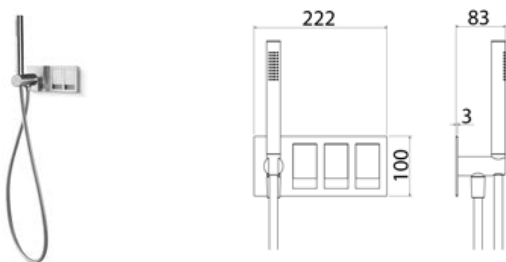

TOK200 Bathtub/shower wall-mounted tap set with mixer and 2 way diverter

TOK200S	Satin	$ 3,170.44
TOK200L	Polish	$ 3,646.16
TOK200BKS	Satin black	$ 5,072.76
TOK200PGS	Satin rose gold	$ 5,072.76
TOK200LGS	Light gold satin	$ 5,072.76
TOK200GDS	Satin gold	$ 5,072.76
TOK200BKL	Black polish	$ 5,548.20
TOK200PGL	Polish rose gold	$ 5,548.20
TOK200LGL	Light gold polish	$ 5,548.20
TOK200GDL	Polish gold	$ 5,548.20
BOX007	Obligatory Built-In Part	$ 896.84