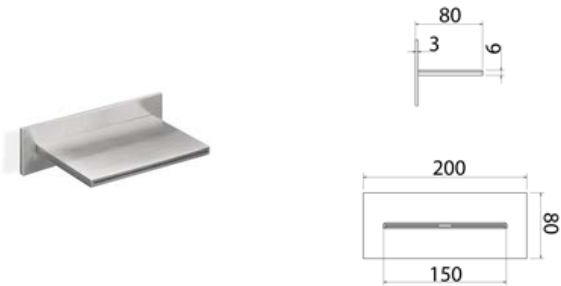

SOF080 Waterfall spout for washbasin

SOF080S	Satin	$ 1,634.64
SOF080L	Polish	$ 1,879.92
SOF080BKS	Satin black	$ 2,615.20
SOF080PGS	Satin rose gold	$ 2,615.20
SOF080LGS	Light gold satin	$ 2,615.20
SOF080GDS	Satin gold	$ 2,615.20
SOF080BKL	Black polish	$ 2,860.48
SOF080PGL	Polish rose gold	$ 2,860.48
SOF080LGL	Light gold polish	$ 2,860.48
SOF080GDL	Polish gold	$ 2,860.48