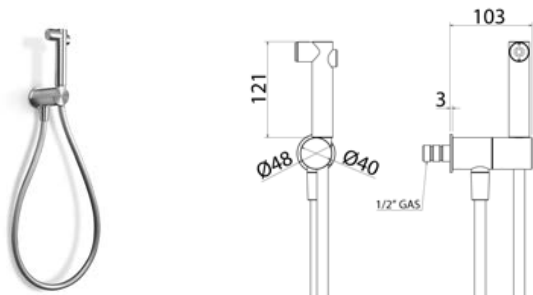

DOC017 Hygienic shower-hand for bidet with safety valve, wall-bracket and water connection - ONLY COLD WATER

DOC017S	Satin	$ 1,319.92
DOC017L	Polish	$ 1,517.88
DOC017BKS	Satin black	$ 2,111.48
DOC017PGS	Satin rose gold	$ 2,111.48
DOC017LGS	Light gold satin	$ 2,111.48
DOC017GDS	Satin gold	$ 2,111.48
DOC017BKL	Black polish	$ 2,309.44
DOC017PGL	Polish rose gold	$ 2,309.44
DOC017LGL	Light gold polish	$ 2,309.44
DOC017GDL	Polish gold	$ 2,309.44
INC055	Optional Built-In Part	$ 378.56