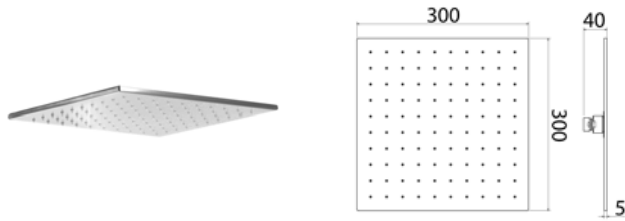

SOF011 Squared adjustable shower head 300x300 mm

SOF011S	Satin	$ 1,882.72
SOF011L	Polish	$ 2,164.96
SOF011BKS	Satin black	$ 3,012.24
SOF011PGS	Satin rose gold	$ 3,012.24
SOF011LGS	Light gold satin	$ 3,012.24
SOF011GDS	Satin gold	$ 3,012.24
SOF011BKL	Black polish	$ 3,294.48
SOF011PGL	Polish rose gold	$ 3,294.48
SOF011LGL	Light gold polish	$ 3,294.48
SOF011GDL	Polish gold	$ 3,294.48