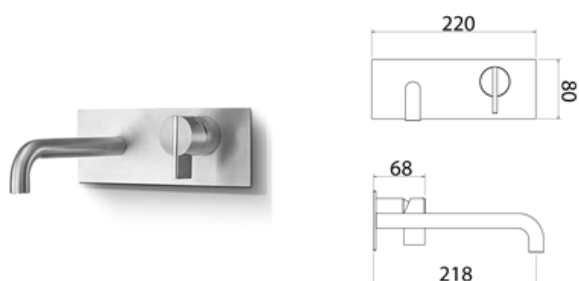

INS035 Wall-mounted mixer for basin

INS035S	Satin	$ 1,316.56
INS035S.W	Satin with white insert	$ 1,434.16
INS035S.B	Satin with black insert	$ 1,434.16
INS035S.R	Satin with red insert	$ 1,434.16
INS035S.C	Satin with cedar yellow insert	$ 1,434.16
INS035S.A	Satin with light blue insert	$ 1,434.16
INS035L	Polish	$ 1,514.24
INS035L.W	Polish with white insert	$ 1,649.48
INS035L.B	Polish with black insert	$ 1,649.48
INS035L.R	Polish with red insert	$ 1,649.48
INS035L.C	Polish with grape green insert	$ 1,649.48
INS035L.A	Polish with light blue insert	$ 1,649.48
INS035BKS	Satin black	$ 2,106.44
INS035PGS	Satin rose gold	$ 2,106.44
INS035LGS	Light gold satin	$ 2,106.44
INS035GDS	Satin gold	$ 2,106.44
INS035BKL	Black polish	$ 2,304.12
INS035PGL	Polish rose gold	$ 2,304.12
INS035LGL	Light gold polish	$ 2,304.12
INS035GDL	Polish gold	$ 2,304.12
BOX001	Obligatory Built-In Part	$ 620.20