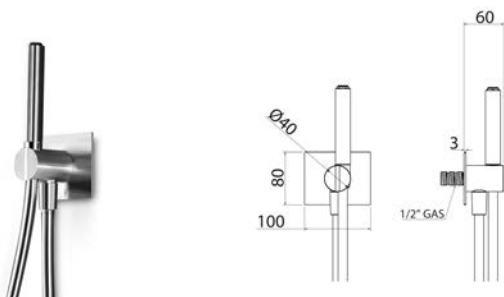

INS205L.A	Polish with light blue insert	$ 1,269.24
INS205BKS	Satin black	$ 1,638.56
INS205PGS	Satin rose gold	$ 1,638.56
INS205LGS	Light gold satin	$ 1,638.56
INS205GDS	Satin gold	$ 1,638.56
INS205BKL	Black polish	$ 1,792.00
INS205PGL	Polish rose gold	$ 1,792.00
INS205LGL	Light gold polish	$ 1,792.00
INS205GDL	Polish gold	$ 1,792.00
INC055	Optional Built-In Part	$ 378.56

INS206 Shower-hand with water connection and hose

INS206S	Satin	$ 1,023.96
INS206S.W	Satin with white insert	$ 1,103.48
INS206S.B	Satin with black insert	$ 1,103.48
INS206S.R	Satin with red insert	$ 1,103.48
INS206S.C	Satin with cedar yellow insert	$ 1,103.48
INS206S.A	Satin with light blue insert	$ 1,103.48
INS206L	Polish	$ 1,177.68
INS206L.W	Polish with white insert	$ 1,269.24
INS206L.B	Polish with black insert	$ 1,269.24
INS206L.R	Polish with red insert	$ 1,269.24
INS206L.C	Polish with grape green insert	$ 1,269.24
INS206L.A	Polish with light blue insert	$ 1,269.24
INS206BKS	Satin black	$ 1,638.56
INS206PGS	Satin rose gold	$ 1,638.56
INS206LGS	Light gold satin	$ 1,638.56
INS206GDS	Satin gold	$ 1,638.56
INS206BKL	Black polish	$ 1,792.00
INS206PGL	Polish rose gold	$ 1,792.00
INS206LGL	Light gold polish	$ 1,792.00
INS206GDL	Polish gold	$ 1,792.00
INC055	Optional Built-In Part	$ 378.56