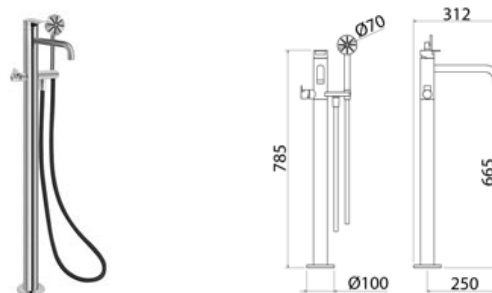

TOK072 Freestanding mixer for bathtub with shower hand

TOK072S	Satin	$ 5,304.32
TOK072L	Polish	$ 6,099.80
TOK072BKS	Satin black	$ 8,486.80
TOK072PGS	Satin rose gold	$ 8,486.80
TOK072LGS	Light gold satin	$ 8,486.80
TOK072GDS	Satin gold	$ 8,486.80
TOK072BKL	Black polish	$ 9,282.28
TOK072PGL	Polish rose gold	$ 9,282.28
TOK072LGL	Light gold polish	$ 9,282.28
TOK072GDL	Polish gold	$ 9,282.28
BOX005	Obligatory Built-In Part	$ 833.28