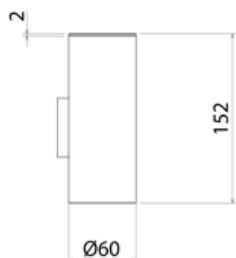

INS523 Wall-mounted toothbrush holder

INS523S	Satin	$ 388.08
INS523L	Polish	$ 446.32
INS523BKS	Satin black	$ 620.76
INS523PGS	Satin rose gold	$ 620.76
INS523LGS	Light gold satin	$ 620.76
INS523GDS	Satin gold	$ 620.76
INS523BKL	Black polish	$ 679.00
INS523PGL	Polish rose gold	$ 679.00
INS523LGL	Light gold polish	$ 679.00
INS523GDL	Polish gold	$ 679.00