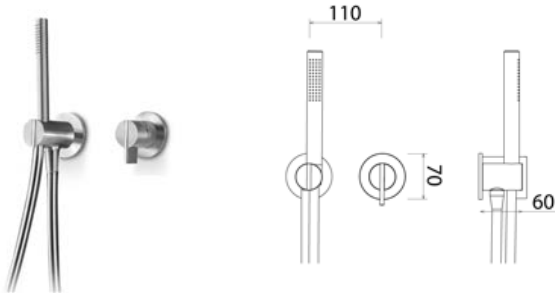

INS310 Mixer for bathtub / shower with shower hand

INS310S	Satin	$ 1,361.08
INS310S.W	Satin with white insert	$ 1,482.04
INS310S.B	Satin with black insert	$ 1,482.04
INS310S.R	Satin with red insert	$ 1,482.04
INS310S.C	Satin with cedar yellow insert	$ 1,482.04
INS310S.A	Satin with light blue insert	$ 1,482.04
INS310L	Polish	$ 1,565.20
INS310L.W	Polish with white insert	$ 1,704.36
INS310L.B	Polish with black insert	$ 1,704.36
INS310L.R	Polish with red insert	$ 1,704.36
INS310L.C	Polish with grape green insert	$ 1,704.36
INS310L.A	Polish with light blue insert	$ 1,704.36
INS310BKS	Satin black	$ 2,177.84
INS310PGS	Satin rose gold	$ 2,177.84
INS310LGS	Light gold satin	$ 2,177.84
INS310GDS	Satin gold	$ 2,177.84
INS310BKL	Black polish	$ 2,381.96
INS310PGL	Polish rose gold	$ 2,381.96
INS310LGL	Light gold polish	$ 2,381.96
INS310GDL	Polish gold	$ 2,381.96
INC004	Obligatory Built-In Part	$ 1,030.40