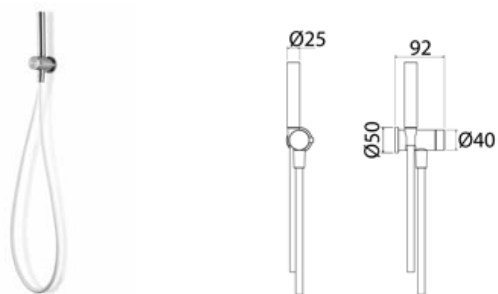

DOC015 Hygienic shower-hand for bidet with safety valve, wall-bracket and water connection - ONLY COLD WATER

DOC015S	Satin	$ 1,004.92
DOC015L	Polish	$ 1,155.84
DOC015BKS	Satin black	$ 1,608.04
DOC015PGS	Satin rose gold	$ 1,608.04
DOC015LGS	Light gold satin	$ 1,608.04
DOC015GDS	Satin gold	$ 1,608.04
DOC015BKL	Black polish	$ 1,758.68
DOC015PGL	Polish rose gold	$ 1,758.68
DOC015LGL	Light gold polish	$ 1,758.68
DOC015GDL	Polish gold	$ 1,758.68
INC055	Optional Built-In Part	$ 378.56