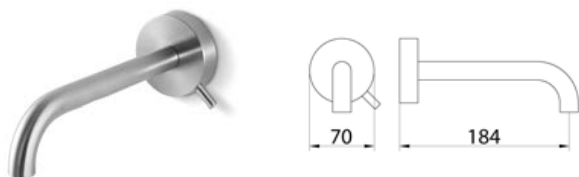

RND038 Wall-mounted mixer for basin

RND038S	Satin	$ 1,815.80
RND038L	Polish	$ 2,033.64
RND038BKS	Satin black	$ 2,723.84
RND038PGS	Satin rose gold	$ 2,723.84
RND038LGS	Light gold satin	$ 2,723.84
RND038GDS	Satin gold	$ 2,723.84
RND038BKL	Black polish	$ 2,996.00
RND038PGL	Polish rose gold	$ 2,996.00
RND038LGL	Light gold polish	$ 2,996.00
RND038GDL	Polish gold	$ 2,996.00
INC061	Obligatory Built-In Part	$ 594.72