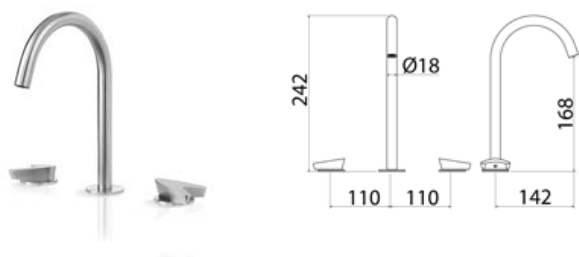

ARW202 Three-hole mixer for washbasin with spout

ARW202S	Satin	$ 2,302.44
ARW202L	Polish	$ 2,578.80
ARW202BKS	Satin black	$ 3,453.52
ARW202PGS	Satin rose gold	$ 3,453.52
ARW202LGS	Light gold satin	$ 3,453.52
ARW202GDS	Satin gold	$ 3,453.52
ARW202BKL	Black polish	$ 3,798.76
ARW202PGL	Polish rose gold	$ 3,798.76
ARW202LGL	Light gold polish	$ 3,798.76
ARW202GDL	Polish gold	$ 3,798.76