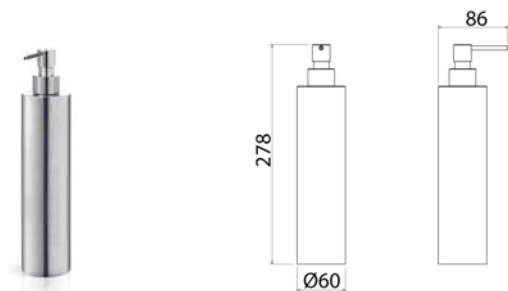

PUR520 Dispenser

PUR520S	Satin	$ 620.20
PUR520L	Polish	$ 713.16
PUR520BKS	Satin black	$ 992.32
PUR520PGS	Satin rose gold	$ 992.32
PUR520LGS	Light gold satin	$ 992.32
PUR520GDS	Satin gold	$ 992.32
PUR520BKL	Black polish	$ 1,085.28
PUR520PGL	Polish rose gold	$ 1,085.28
PUR520LGL	Light gold polish	$ 1,085.28
PUR520GDL	Polish gold	$ 1,085.28