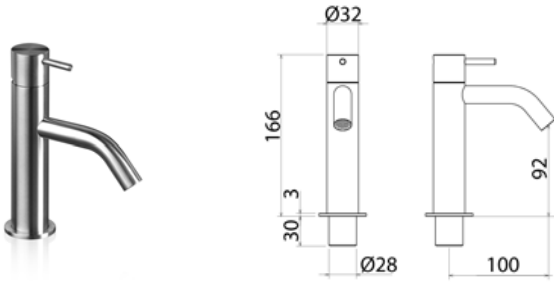

CLD001 Deck mounted shut-off cold water valve with spout

CLD001S	Satin	$ 547.12
CLD001L	Polish	$ 629.16
CLD001BKS	Satin black	$ 875.28
CLD001PGS	Satin rose gold	$ 875.28
CLD001LGS	Light gold satin	$ 875.28
CLD001GDS	Satin gold	$ 875.28
CLD001BKL	Black polish	$ 957.32
CLD001PGL	Polish rose gold	$ 957.32
CLD001LGL	Light gold polish	$ 957.32
CLD001GDL	Polish gold	$ 957.32