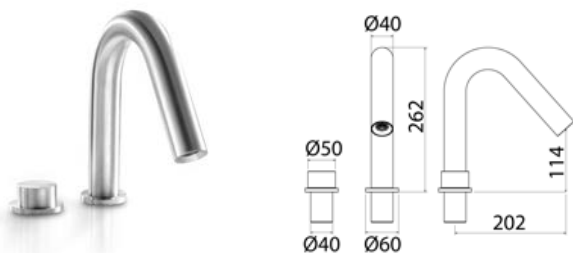

PUR228 Mixer for bathtub's edge with spout

PUR228S	Satin	$ 1,494.64
PUR228L	Polish	$ 1,674.12
PUR228BKS	Satin black	$ 2,241.96
PUR228PGS	Satin rose gold	$ 2,241.96
PUR228LGS	Light gold satin	$ 2,241.96
PUR228GDS	Satin gold	$ 2,241.96
PUR228BKL	Black polish	$ 2,466.24
PUR228PGL	Polish rose gold	$ 2,466.24
PUR228LGL	Light gold polish	$ 2,466.24
PUR228GDL	Polish gold	$ 2,466.24