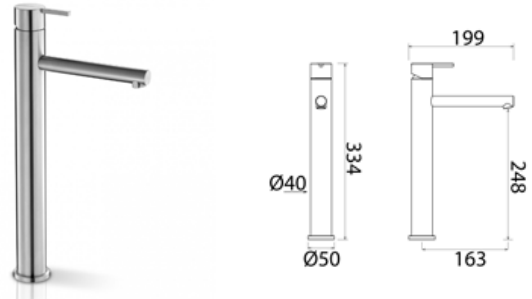

STY011 Top-mounted mixer for basin

STY011S	Satin	$ 1,195.88
STY011L	Polish	$ 1,375.08
STY011BKS	Satin black	$ 1,913.24
STY011PGS	Satin rose gold	$ 1,913.24
STY011LGS	Light gold satin	$ 1,913.24
STY011GDS	Satin gold	$ 1,913.24
STY011BKL	Black polish	$ 2,092.44
STY011PGL	Polish rose gold	$ 2,092.44
STY011LGL	Light gold polish	$ 2,092.44
STY011GDL	Polish gold	$ 2,092.44