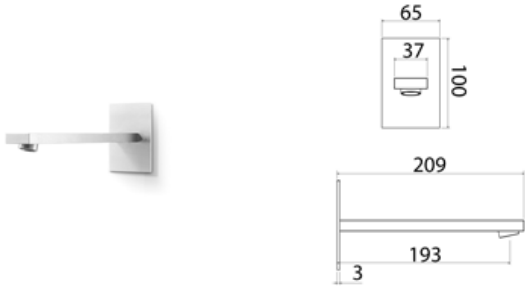

CAN105 Wall-mounted spout for washbasin

CAN105S	Satin	$ 779.24
CAN105L	Polish	$ 896.00
CAN105BKS	Satin black	$ 1,246.56
CAN105PGS	Satin rose gold	$ 1,246.56
CAN105LGS	Light gold satin	$ 1,246.56
CAN105GDS	Satin gold	$ 1,246.56
CAN105BKL	Black polish	$ 1,363.60
CAN105PGL	Polish rose gold	$ 1,363.60
CAN105LGL	Light gold polish	$ 1,363.60
CAN105GDL	Polish gold	$ 1,363.60