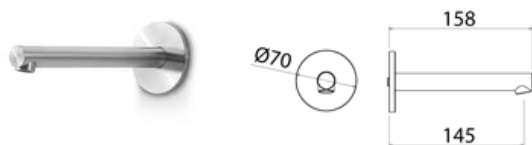

CAN154 Wall-mounted spout for washbasin

CAN154S	Satin	$ 464.52
CAN154L	Polish	$ 533.96
CAN154BKS	Satin black	$ 743.12
CAN154PGS	Satin rose gold	$ 743.12
CAN154LGS	Light gold satin	$ 743.12
CAN154GDS	Satin gold	$ 743.12
CAN154BKL	Black polish	$ 812.56
CAN154PGL	Polish rose gold	$ 812.56
CAN154LGL	Light gold polish	$ 812.56
CAN154GDL	Polish gold	$ 812.56
INC055	Optional Built-In Part	$ 378.56