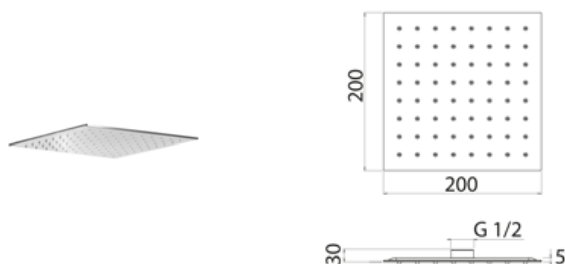

SOF033 "Slim" Squared shower head 200x200 mm

SOF033S	Satin	$ 687.12
SOF033L	Polish	$ 790.16