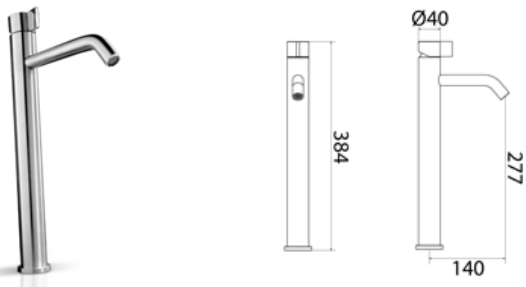

INS011 Top-mounted mixer for basin

INS011S	Satin	$ 1,275.40
INS011S.W	Satin with white insert	$ 1,393.00
INS011S.B	Satin with black insert	$ 1,393.00
INS011S.R	Satin with red insert	$ 1,393.00
INS011S.C	Satin with cedar yellow insert	$ 1,393.00
INS011S.A	Satin with light blue insert	$ 1,393.00
INS011L	Polish	$ 1,466.64
INS011L.W	Polish with white insert	$ 1,601.88
INS011L.B	Polish with black insert	$ 1,601.88
INS011L.R	Polish with red insert	$ 1,601.88
INS011L.C	Polish with grape green insert	$ 1,601.88
INS011L.A	Polish with light blue insert	$ 1,601.88
INS011BKS	Satin black	$ 2,040.36