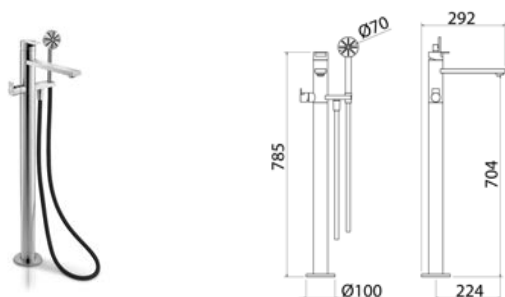

TEK072 Freestanding mixer for bathtub with shower hand

TEK072S	Satin	$ 5,797.12
TEK072L	Polish	$ 6,666.80
TEK072BKS	Satin black	$ 9,275.28
TEK072PGS	Satin rose gold	$ 9,275.28
TEK072LGS	Light gold satin	$ 9,275.28
TEK072GDS	Satin gold	$ 9,275.28
TEK072BKL	Black polish	$ 10,144.96
TEK072PGL	Polish rose gold	$ 10,144.96
TEK072LGL	Light gold polish	$ 10,144.96
TEK072GDL	Polish gold	$ 10,144.96
BOX005	Obligatory Built-In Part	$ 833.28