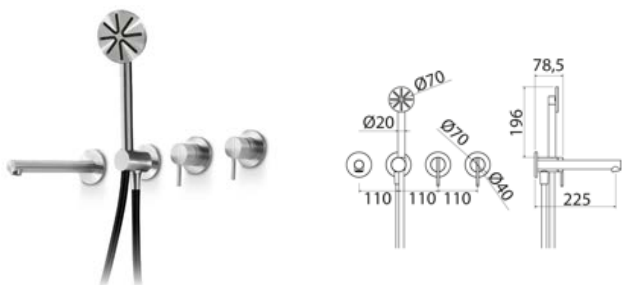

STY332 Bathtub tap set with shower hand and spout

STY332S	Satin	$ 1,892.24
STY332L	Polish	$ 2,175.88
STY332BKS	Satin black	$ 3,027.36
STY332PGS	Satin rose gold	$ 3,027.36
STY332LGS	Light gold satin	$ 3,027.36
STY332GDS	Satin gold	$ 3,027.36
STY332BKL	Black polish	$ 3,311.28
STY332PGL	Polish rose gold	$ 3,311.28
STY332LGL	Light gold polish	$ 3,311.28
STY332GDL	Polish gold	$ 3,311.28
INC306	Obligatory Built-In Part	$ 1,523.20