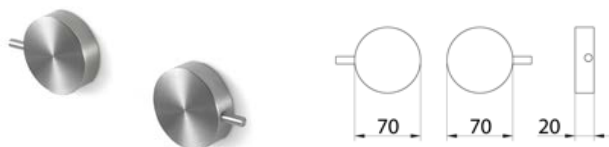

RND203 Wall mounted set of 2 shut-off mixing valves

RND203S	Satin	$ 1,167.32
RND203L	Polish	$ 1,307.04
RND203BKS	Satin black	$ 1,866.76
RND203PGS	Satin rose gold	$ 1,866.76
RND203LGS	Light gold satin	$ 1,866.76
RND203GDS	Satin gold	$ 1,866.76
RND203BKL	Black polish	$ 2,092.44
RND203PGL	Polish rose gold	$ 2,092.44
RND203LGL	Light gold polish	$ 2,092.44
RND203GDL	Polish gold	$ 2,092.44
INC043	Obligatory Built-In Part	$ 1,043.28