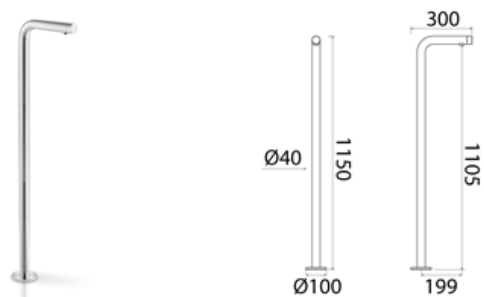

PUR060 Freestanding mixer for basin

PUR060S	Satin	$ 3,269.00
PUR060L	Polish	$ 3,661.28
PUR060BKS	Satin black	$ 4,903.64
PUR060PGS	Satin rose gold	$ 4,903.64
PUR060LGS	Light gold satin	$ 4,903.64
PUR060GDS	Satin gold	$ 4,903.64
PUR060BKL	Black polish	$ 5,393.92
PUR060PGL	Polish rose gold	$ 5,393.92
PUR060LGL	Light gold polish	$ 5,393.92
PUR060GDL	Polish gold	$ 5,393.92
BOX005	Obligatory Built-In Part	$ 833.28