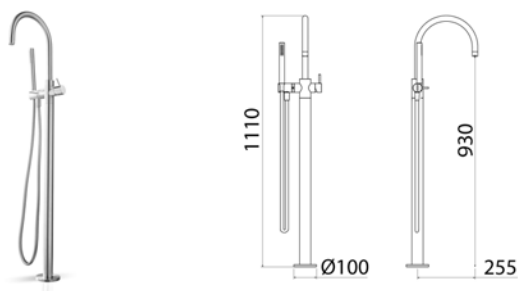

DEC070 Column mixer for bathtub with shower hand

DEC070S	Satin	$ 5,762.12
DEC070L	Polish	$ 6,626.48
DEC070BKS	Satin black	$ 9,219.28
DEC070PGS	Satin rose gold	$ 9,219.28
DEC070LGS	Light gold satin	$ 9,219.28
DEC070GDS	Satin gold	$ 9,219.28
DEC070BKL	Black polish	$ 10,083.64
DEC070PGL	Polish rose gold	$ 10,083.64
DEC070LGL	Light gold polish	$ 10,083.64
DEC070GDL	Polish gold	$ 10,083.64
BOX005	Obligatory Built-In Part	$ 833.28