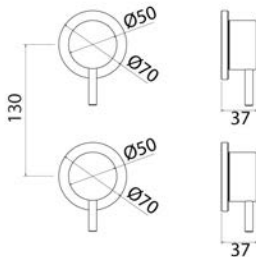

ONE270 Thermostatic mixer with 2 ways diverter with STOP

ONE270S	Satin	$ 1,214.92
ONE270L	Polish	$ 1,396.08
ONE270BKS	Satin black	$ 1,943.20
ONE270PGS	Satin rose gold	$ 1,943.20
ONE270LGS	Light gold satin	$ 1,943.20
ONE270GDS	Satin gold	$ 1,943.20
ONE270BKL	Black polish	$ 2,232.44
ONE270PGL	Polish rose gold	$ 2,232.44
ONE270LGL	Light gold polish	$ 2,232.44
ONE270GDL	Polish gold	$ 2,232.44
INC035	Obligatory Built-In Part	$ 1,977.92