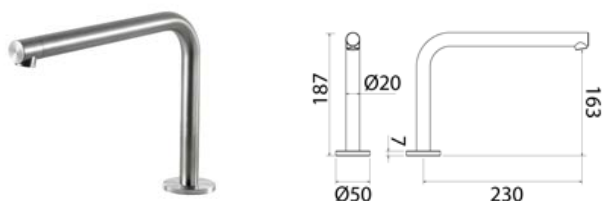

CAN031 Fixed top-mounted basin spout

CAN031S	Satin	$ 731.64
CAN031L	Polish	$ 841.12
CAN031BKS	Satin black	$ 1,170.40
CAN031PGS	Satin rose gold	$ 1,170.40
CAN031LGS	Light gold satin	$ 1,170.40
CAN031GDS	Satin gold	$ 1,170.40
CAN031BKL	Black polish	$ 1,280.16
CAN031PGL	Polish rose gold	$ 1,280.16
CAN031LGL	Light gold polish	$ 1,280.16
CAN031GDL	Polish gold	$ 1,280.16