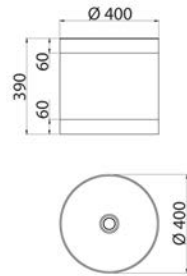

DUE005 Counter-top washbasin

DUE005S.C01	Satin with White Matte ceramic	$ 9,142.28
DUE005S.C05	Satin with Black Matte ceramic	$ 9,142.28