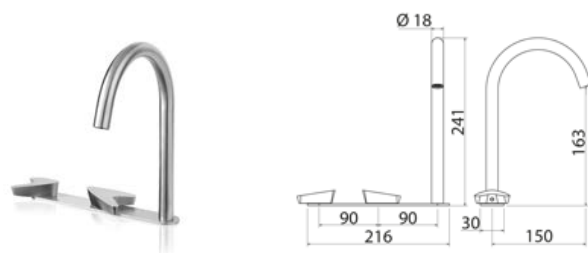

ARW122 Three-hole mixer for washbasin with spout

ARW122S	Satin	$ 2,874.76
ARW122L	Polish	$ 3,219.72
ARW122BKS	Satin black	$ 4,312.00
ARW122PGS	Satin rose gold	$ 4,312.00
ARW122LGS	Light gold satin	$ 4,312.00
ARW122GDS	Satin gold	$ 4,312.00
ARW122BKL	Black polish	$ 4,743.20
ARW122PGL	Polish rose gold	$ 4,743.20
ARW122LGL	Light gold polish	$ 4,743.20
ARW122GDL	Polish gold	$ 4,743.20