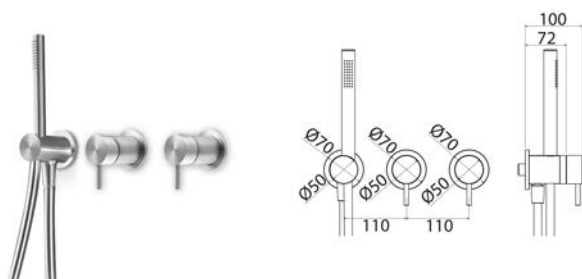

ONE325 Bathtub/shower set with mixer, 2-ways diverter and shower-hand

ONE325S	Satin	$ 1,437.52
ONE325L	Polish	$ 1,610.00
ONE325BKS	Satin black	$ 2,299.92
ONE325PGS	Satin rose gold	$ 2,299.92
ONE325LGS	Light gold satin	$ 2,299.92
ONE325GDS	Satin gold	$ 2,299.92
ONE325BKL	Black polish	$ 2,515.52
ONE325PGL	Polish rose gold	$ 2,515.52
ONE325LGL	Light gold polish	$ 2,515.52
ONE325GDL	Polish gold	$ 2,515.52
INC305	Obligatory Built-In Part	$ 1,383.48