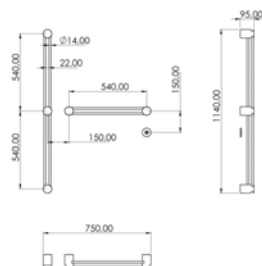

TWI057 Electric towel warmer L.600 mm and L.1140 mm with remote power button

TWI057S	Satin	$ 6,344.80
TWI057L	Polish	$ 7,361.20
TWI057BKS	Satin black	$ 9,833.60
TWI057PGS	Satin rose gold	$ 9,833.60
TWI057LGS	Light gold satin	$ 9,833.60
TWI057GDS	Satin gold	$ 9,833.60
TWI057BKL	Black polish	$ 11,407.20
TWI057PGL	Polish rose gold	$ 11,407.20
TWI057LGL	Light gold polish	$ 11,407.20
TWI057GDL	Polish gold	$ 11,407.20
INC153	Obligatory Built-In Part	$ 772.80