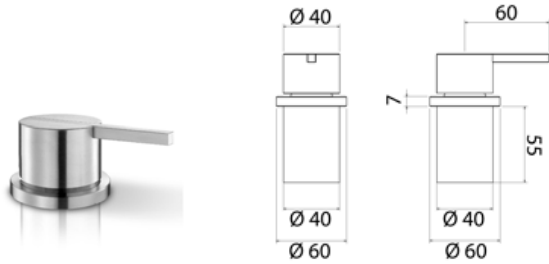

STY108 Top mounted 2 way diverter

STY108S	Satin	$ 871.36
STY108L	Polish	$ 1,002.12
STY108BKS	Satin black	$ 1,394.12
STY108PGS	Satin rose gold	$ 1,394.12
STY108LGS	Light gold satin	$ 1,394.12
STY108GDS	Satin gold	$ 1,394.12
STY108BKL	Black polish	$ 1,524.88
STY108PGL	Polish rose gold	$ 1,524.88
STY108LGL	Light gold polish	$ 1,524.88
STY108GDL	Polish gold	$ 1,524.88