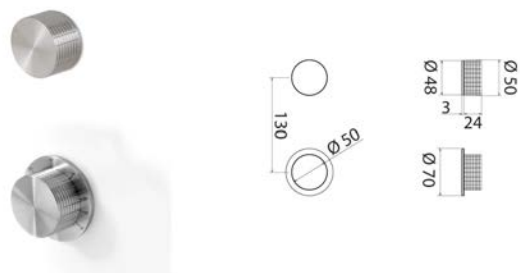

KRO270 Thermostatic mixer with 2 ways diverter with STOP

KRO270S	Satin	$ 1,373.96
KRO270L	Polish	$ 1,539.16
KRO270BKS	Satin black	$ 2,197.44
KRO270PGS	Satin rose gold	$ 2,197.44
KRO270LGS	Light gold satin	$ 2,197.44
KRO270GDS	Satin gold	$ 2,197.44
KRO270BKL	Black polish	$ 2,461.48
KRO270PGL	Polish rose gold	$ 2,461.48
KRO270LGL	Light gold polish	$ 2,461.48
KRO270GDL	Polish gold	$ 2,461.48
INC035	Obligatory Built-In Part	$ 1,977.92