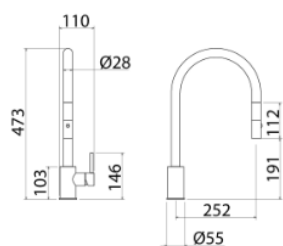

KCH011 Mixer tap for kitchen with pull-out hand shower

KCH011S	Satin	$ 1,704.64
KCH011L	Polish	$ 1,909.04
KCH011BKS	Satin black	$ 2,727.20
KCH011PGS	Satin rose gold	$ 2,727.20
KCH011LGS	Light gold satin	$ 2,727.20
KCH011GDS	Satin gold	$ 2,727.20
KCH011BKL	Black polish	$ 2,982.84
KCH011PGL	Polish rose gold	$ 2,982.84
KCH011LGL	Light gold polish	$ 2,982.84
KCH011GDL	Polish gold	$ 2,982.84