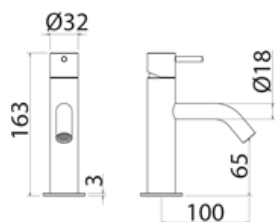

DECO

DEC301 Top-mounted mixer for basin

DEC301S	Satin	\$ 788.76
DEC301L	Polish	\$ 906.92
DEC301BKS	Satin black	\$ 1,261.96
DEC301PGS	Satin rose gold	\$ 1,261.96
DEC301LGS	Light gold satin	\$ 1,261.96
DEC301GDS	Satin gold	\$ 1,261.96
DEC301BKL	Black polish	\$ 1,380.12
DEC301PGL	Polish rose gold	\$ 1,380.12
DEC301LGL	Light gold polish	\$ 1,380.12
DEC301GDL	Polish gold	\$ 1,380.12