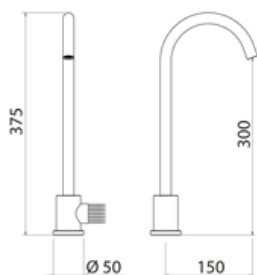

KRO003 Top-mounted mixer for basin

KRO003S	Satin	$ 1,469.16
KRO003L	Polish	$ 1,689.52
KRO003BKS	Satin black	$ 2,277.24
KRO003PGS	Satin rose gold	$ 2,277.24
KRO003LGS	Light gold satin	$ 2,277.24
KRO003GDS	Satin gold	$ 2,277.24
KRO003BKL	Black polish	$ 2,497.60
KRO003PGL	Polish rose gold	$ 2,497.60
KRO003LGL	Light gold polish	$ 2,497.60
KRO003GDL	Polish gold	$ 2,497.60