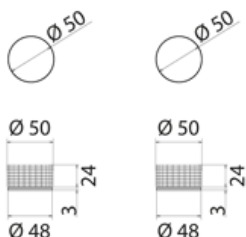

KRO408 Top mounted open/close taps (couple)

KRO408S	Satin	\$ 1,831.76
KRO408L	Polish	\$ 2,106.44
KRO408BKS	Satin black	\$ 2,839.20
KRO408PGS	Satin rose gold	\$ 2,839.20
KRO408LGS	Light gold satin	\$ 2,839.20
KRO408GDS	Satin gold	\$ 2,839.20
KRO408BKL	Black polish	\$ 3,113.88
KRO408PGL	Polish rose gold	\$ 3,113.88
KRO408LGL	Light gold polish	\$ 3,113.88
KRO408GDL	Polish gold	\$ 3,113.88