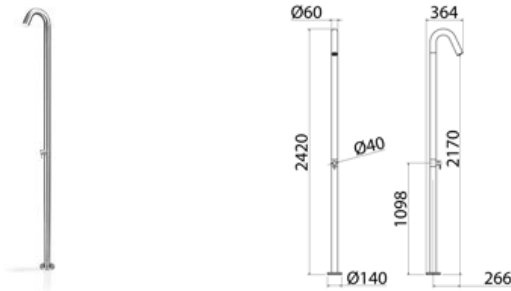

OUT001 Freestanding outdoor shower in AISI 316L with mixer

OUT001S	Satin	$ 5,342.40
OUT001L	Polish	$ 5,983.32
OUT001BKS	Satin black	$ 8,547.84
OUT001PGS	Satin rose gold	$ 8,547.84
OUT001LGS	Light gold satin	$ 8,547.84
OUT001GDS	Satin gold	$ 8,547.84
OUT001BKL	Black polish	$ 9,348.92
OUT001PGL	Polish rose gold	$ 9,348.92
OUT001LGL	Light gold polish	$ 9,348.92
OUT001GDL	Polish gold	$ 9,348.92
BOX015	Obligatory Built-In Part	$ 896.84