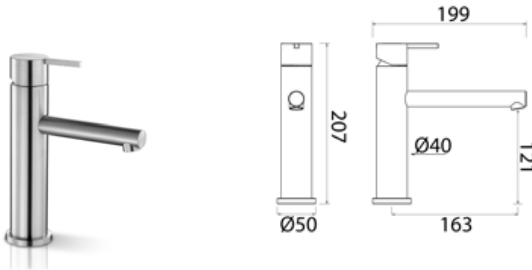

STY002 Top-mounted mixer for basin

STY002S	Satin	$ 1,087.80
STY002L	Polish	$ 1,250.76
STY002BKS	Satin black	$ 1,740.20
STY002PGS	Satin rose gold	$ 1,740.20
STY002LGS	Light gold satin	$ 1,740.20
STY002GDS	Satin gold	$ 1,740.20
STY002BKL	Black polish	$ 1,903.44
STY002PGL	Polish rose gold	$ 1,903.44
STY002LGL	Light gold polish	$ 1,903.44
STY002GDL	Polish gold	$ 1,903.44