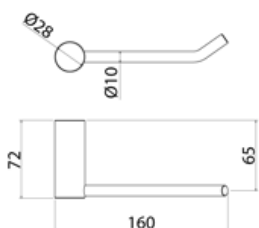

PUR508 Toilet paper holder

PUR508S	Satin	$ 251.44
PUR508L	Polish	$ 288.96
PUR508BKS	Satin black	$ 402.08
PUR508PGS	Satin rose gold	$ 402.08
PUR508LGS	Light gold satin	$ 402.08
PUR508GDS	Satin gold	$ 402.08
PUR508BKL	Black polish	$ 439.88
PUR508PGL	Polish rose gold	$ 439.88
PUR508LGL	Light gold polish	$ 439.88
PUR508GDL	Polish gold	$ 439.88