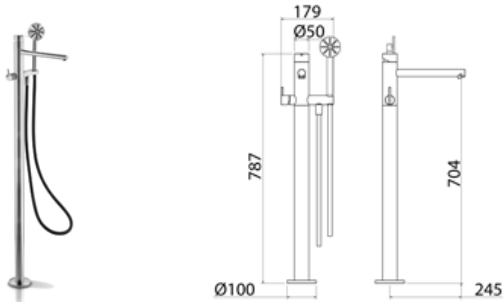

STY072 Freestanding mixer for bathtub with shower hand

STY072S	Satin	$ 4,226.32
STY072L	Polish	$ 4,860.24
STY072BKS	Satin black	$ 6,762.00
STY072PGS	Satin rose gold	$ 6,762.00
STY072LGS	Light gold satin	$ 6,762.00
STY072GDS	Satin gold	$ 6,762.00
STY072BKL	Black polish	$ 7,395.92
STY072PGL	Polish rose gold	$ 7,395.92
STY072LGL	Light gold polish	$ 7,395.92
STY072GDL	Polish gold	$ 7,395.92
BOX005	Obligatory Built-In Part	$ 833.28