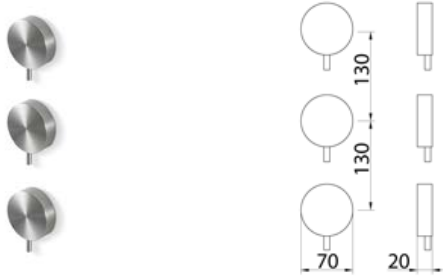

RND262 Hydro progressive mixer with 2 open/close taps

RND262S	Satin	$ 1,679.16
RND262L	Polish	$ 1,879.36
RND262BKS	Satin black	$ 2,687.16
RND262PGS	Satin rose gold	$ 2,687.16
RND262LGS	Light gold satin	$ 2,687.16
RND262GDS	Satin gold	$ 2,687.16
RND262BKL	Black polish	$ 3,008.32
RND262PGL	Polish rose gold	$ 3,008.32
RND262LGL	Light gold polish	$ 3,008.32
RND262GDL	Polish gold	$ 3,008.32
INC047	Obligatory Built-In Part	$ 1,377.04