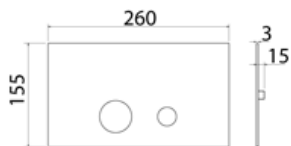

INS500GDL Polish gold $ 2,415.28

PUR500 Plate for Geberit dual flush plate with 2 buttons

PUR500S	Satin	$ 1,316.56
PUR500L	Polish	$ 1,514.24
PUR500BKS	Satin black	$ 2,106.44
PUR500PGS	Satin rose gold	$ 2,106.44
PUR500LGS	Light gold satin	$ 2,106.44
PUR500GDS	Satin gold	$ 2,106.44
PUR500BKL	Black polish	$ 2,304.12
PUR500PGL	Polish rose gold	$ 2,304.12
PUR500LGL	Light gold polish	$ 2,304.12
PUR500GDL	Polish gold	$ 2,304.12