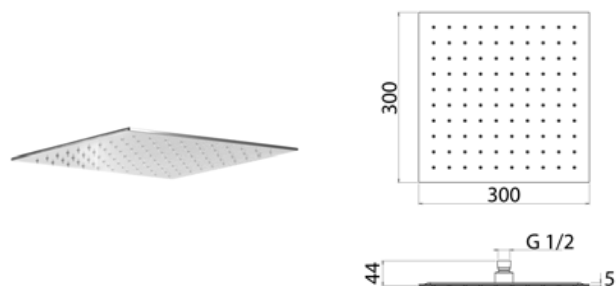

SOF041 "Slim" Squared adjustable shower head 300x300 mm

SOF041S	Satin	$ 1,284.92
SOF041L	Polish	$ 1,477.56