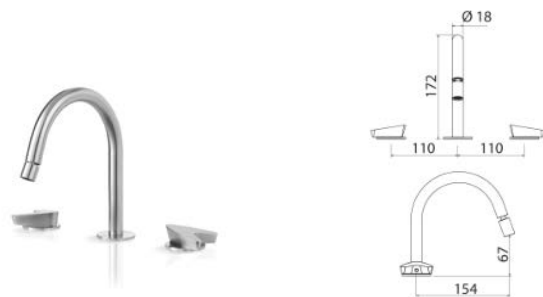

ARW022 Three-hole mixer for bidet with spout

ARW022S	Satin	$ 2,315.04
ARW022L	Polish	$ 2,592.80
ARW022BKS	Satin black	$ 3,472.56
ARW022PGS	Satin rose gold	$ 3,472.56
ARW022LGS	Light gold satin	$ 3,472.56
ARW022GDS	Satin gold	$ 3,472.56
ARW022BKL	Black polish	$ 3,819.76
ARW022PGL	Polish rose gold	$ 3,819.76
ARW022LGL	Light gold polish	$ 3,819.76
ARW022GDL	Polish gold	$ 3,819.76