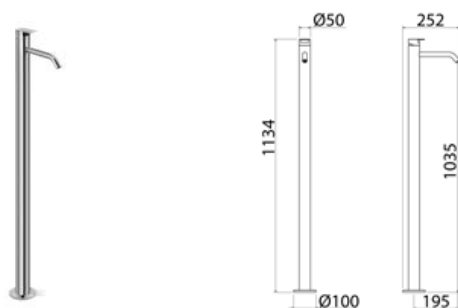

TOK060 Freestanding mixer for basin

TOK060S	Satin	$ 2,849.28
TOK060L	Polish	$ 3,276.84
TOK060BKS	Satin black	$ 4,558.96
TOK060PGS	Satin rose gold	$ 4,558.96
TOK060LGS	Light gold satin	$ 4,558.96
TOK060GDS	Satin gold	$ 4,558.96
TOK060BKL	Black polish	$ 4,986.24
TOK060PGL	Polish rose gold	$ 4,986.24
TOK060LGL	Light gold polish	$ 4,986.24
TOK060GDL	Polish gold	$ 4,986.24
BOX005	Obligatory Built-In Part	$ 833.28