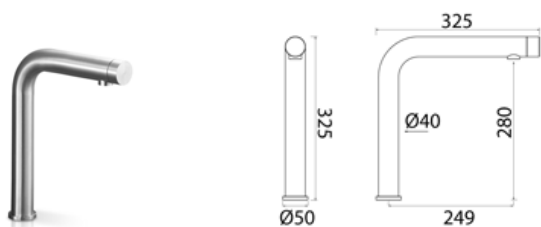

PUR012 Top-mounted mixer for basin

PUR012S	Satin	$ 1,558.20
PUR012L	Polish	$ 1,745.24
PUR012BKS	Satin black	$ 2,337.44
PUR012PGS	Satin rose gold	$ 2,337.44
PUR012LGS	Light gold satin	$ 2,337.44
PUR012GDS	Satin gold	$ 2,337.44
PUR012BKL	Black polish	$ 2,571.24
PUR012PGL	Polish rose gold	$ 2,571.24
PUR012LGL	Light gold polish	$ 2,571.24
PUR012GDL	Polish gold	$ 2,571.24