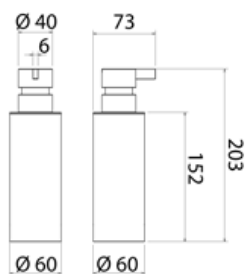

INS520 Top Dispenser

INS520S	Satin	$ 683.76
INS520L	Polish	$ 786.24
INS520BKS	Satin black	$ 1,093.96
INS520PGS	Satin rose gold	$ 1,093.96
INS520LGS	Light gold satin	$ 1,093.96
INS520GDS	Satin gold	$ 1,093.96
INS520BKL	Black polish	$ 1,196.72
INS520PGL	Polish rose gold	$ 1,196.72
INS520LGL	Light gold polish	$ 1,196.72
INS520GDL	Polish gold	$ 1,196.72