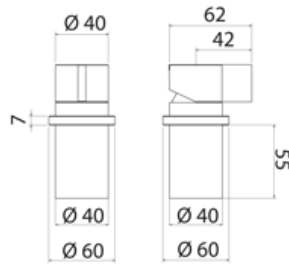

INS106 Top mounted mono-control mixer for basin/bathtub

INS106S	Satin	$ 868.28
INS106S.W	Satin with white insert	$ 985.88
INS106S.B	Satin with black insert	$ 985.88
INS106S.R	Satin with red insert	$ 985.88
INS106S.C	Satin with cedar yellow insert	$ 985.88
INS106S.A	Satin with light blue insert	$ 985.88
INS106L	Polish	$ 998.48
INS106L.W	Polish with white insert	$ 1,133.72
INS106L.B	Polish with black insert	$ 1,133.72
INS106L.R	Polish with red insert	$ 1,133.72
INS106L.C	Polish with grape green insert	$ 1,133.72
INS106L.A	Polish with light blue insert	$ 1,133.72
INS106BKS	Satin black	$ 1,389.08
INS106PGS	Satin rose gold	$ 1,389.08
INS106LGS	Light gold satin	$ 1,389.08
INS106GDS	Satin gold	$ 1,389.08
INS106BKL	Black polish	$ 1,519.28
INS106PGL	Polish rose gold	$ 1,519.28
INS106LGL	Light gold polish	$ 1,519.28
INS106GDL	Polish gold	$ 1,519.28