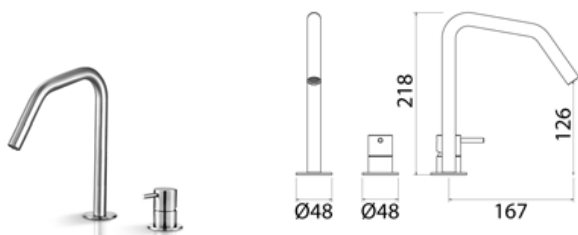

DEC101 Two-hole mixer for washbasin with spout

DEC101S	Satin	$ 1,707.72
DEC101L	Polish	$ 1,963.92
DEC101BKS	Satin black	$ 2,732.24
DEC101PGS	Satin rose gold	$ 2,732.24
DEC101LGS	Light gold satin	$ 2,732.24
DEC101GDS	Satin gold	$ 2,732.24
DEC101BKL	Black polish	$ 2,988.44
DEC101PGL	Polish rose gold	$ 2,988.44
DEC101LGL	Light gold polish	$ 2,988.44
DEC101GDL	Polish gold	$ 2,988.44