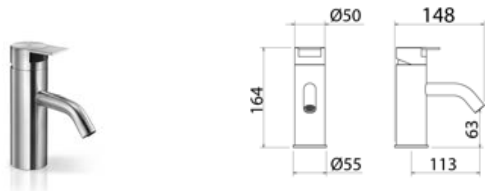

TOK001 Top-mounted mixer for basin

TOK001S	Satin	$ 1,647.24
TOK001L	Polish	$ 1,894.48
TOK001BKS	Satin black	$ 2,635.64
TOK001PGS	Satin rose gold	$ 2,635.64
TOK001LGS	Light gold satin	$ 2,635.64
TOK001GDS	Satin gold	$ 2,635.64
TOK001BKL	Black polish	$ 2,882.60
TOK001PGL	Polish rose gold	$ 2,882.60
TOK001LGL	Light gold polish	$ 2,882.60
TOK001GDL	Polish gold	$ 2,882.60