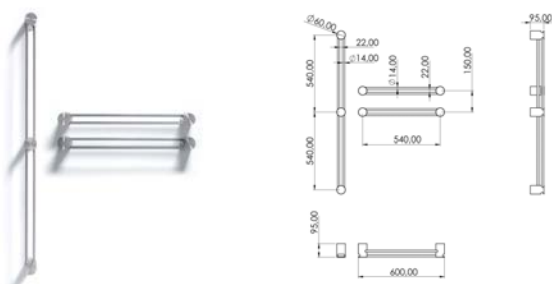

TWI008 Electric towel warmer L.600 mm and L.1140 mm

TWI008S	Satin	$ 7,588.00
TWI008L	Polish	$ 8,803.20
TWI008BKS	Satin black	$ 11,762.80
TWI008PGS	Satin rose gold	$ 11,762.80
TWI008LGS	Light gold satin	$ 11,762.80
TWI008GDS	Satin gold	$ 11,762.80
TWI008BKL	Black polish	$ 13,644.40
TWI008PGL	Polish rose gold	$ 13,644.40
TWI008LGL	Light gold polish	$ 13,644.40
TWI008GDL	Polish gold	$ 13,644.40
INC153	Obligatory Built-In Part	$ 772.80