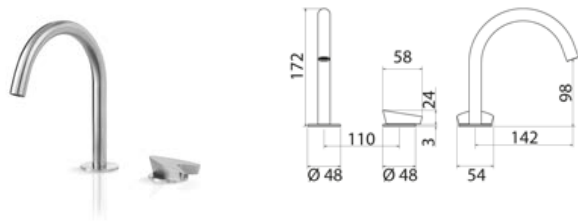

ARW101 Two-hole mixer for washbasin with spout

ARW101S	Satin	$ 1,545.60
ARW101L	Polish	$ 1,730.96
ARW101BKS	Satin black	$ 2,318.40
ARW101PGS	Satin rose gold	$ 2,318.40
ARW101LGS	Light gold satin	$ 2,318.40
ARW101GDS	Satin gold	$ 2,318.40
ARW101BKL	Black polish	$ 2,550.24
ARW101PGL	Polish rose gold	$ 2,550.24
ARW101LGL	Light gold polish	$ 2,550.24
ARW101GDL	Polish gold	$ 2,550.24