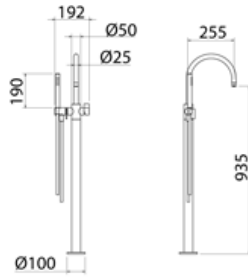

INS070 Freestanding mixer for bathtub with shower hand

INS070S	Satin	$ 5,914.72
INS070S.W	Satin with white insert	$ 6,150.20
INS070S.B	Satin with black insert	$ 6,150.20
INS070S.R	Satin with red insert	$ 6,150.20
INS070S.C	Satin with cedar yellow insert	$ 6,150.20
INS070S.A	Satin with light blue insert	$ 6,150.20
INS070L	Polish	$ 6,802.04
INS070L.W	Polish with white insert	$ 7,072.52
INS070L.B	Polish with black insert	$ 7,072.52
INS070L.R	Polish with red insert	$ 7,072.52
INS070L.C	Polish with grape green insert	$ 7,072.52
INS070L.A	Polish with light blue insert	$ 7,072.52
INS070BKs	Satin black	$ 9,463.44
INS070PGs	Satin rose gold	$ 9,463.44
INS070LGS	Light gold satin	$ 9,463.44
INS070GDS	Satin gold	$ 9,463.44
INS070BKL	Black polish	$ 10,350.76
INS070PGL	Polish rose gold	$ 10,350.76
INS070LGL	Light gold polish	$ 10,350.76
INS070GDL	Polish gold	$ 10,350.76
BOX005	Obligatory Built-In Part	$ 833.28