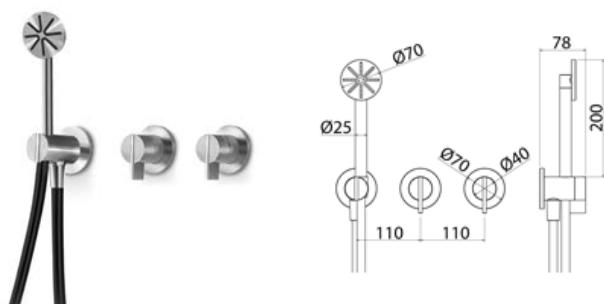

INS330L.A	Polish with light blue insert	$ 1,854.16
INS330BKS	Satin black	$ 2,391.48
INS330PGS	Satin rose gold	$ 2,391.48
INS330LGS	Light gold satin	$ 2,391.48
INS330GDS	Satin gold	$ 2,391.48
INS330BKL	Black polish	$ 2,615.48
INS330PGL	Polish rose gold	$ 2,615.48
INS330LGL	Light gold polish	$ 2,615.48
INS330GDL	Polish gold	$ 2,615.48
INC305	Obligatory Built-In Part	$ 1,383.48

INS331 Bathtub / shower tap set with shower hand

INS331S	Satin	$ 1,742.72
INS331S.W	Satin with white insert	$ 1,860.32
INS331S.B	Satin with black insert	$ 1,860.32
INS331S.R	Satin with red insert	$ 1,860.32
INS331S.C	Satin with cedar yellow insert	$ 1,860.32
INS331S.A	Satin with light blue insert	$ 1,860.32
INS331L	Polish	$ 2,004.24
INS331L.W	Polish with white insert	$ 2,139.48
INS331L.B	Polish with black insert	$ 2,139.48
INS331L.R	Polish with red insert	$ 2,139.48
INS331L.C	Polish with grape green insert	$ 2,139.48
INS331L.A	Polish with light blue insert	$ 2,139.48
INS331BKS	Satin black	$ 2,788.24
INS331PGS	Satin rose gold	$ 2,788.24
INS331LGS	Light gold satin	$ 2,788.24
INS331GDS	Satin gold	$ 2,788.24
INS331BKL	Black polish	$ 3,049.76
INS331PGL	Polish rose gold	$ 3,049.76
INS331LGL	Light gold polish	$ 3,049.76
INS331GDL	Polish gold	$ 3,049.76
INC305	Obligatory Built-In Part	$ 1,383.48