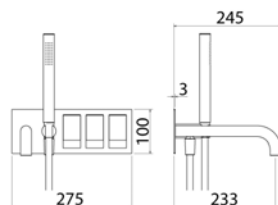

TOK230 Bathtub/shower set with mixer, 2-ways diverter, spout and shower-hand

TOK230S	Satin	$ 4,086.32
TOK230L	Polish	$ 4,699.24
TOK230BKS	Satin black	$ 6,538.00
TOK230PGS	Satin rose gold	$ 6,538.00
TOK230LGS	Light gold satin	$ 6,538.00
TOK230GDS	Satin gold	$ 6,538.00
TOK230BKL	Black polish	$ 7,150.92
TOK230PGL	Polish rose gold	$ 7,150.92
TOK230LGL	Light gold polish	$ 7,150.92
TOK230GDL	Polish gold	$ 7,150.92
BOX008	Obligatory Built-In Part	$ 941.36