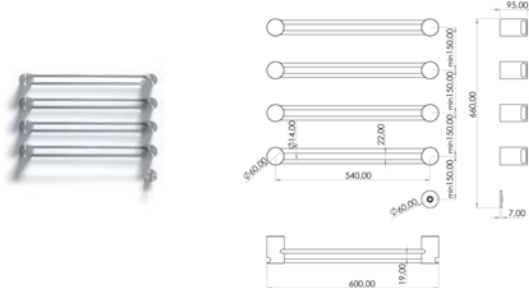

TWI054 Electric towel warmer L.600 mm with remote power button

TWI054S	Satin	$ 10,516.80
TWI054L	Polish	$ 12,199.60
TWI054BKBS	Satin black	$ 15,775.20
TWI054PGS	Satin rose gold	$ 15,775.20
TWI054LGS	Light gold satin	$ 15,775.20
TWI054GDS	Satin gold	$ 15,775.20
TWI054BKL	Black polish	$ 18,298.00
TWI054PGL	Polish rose gold	$ 18,298.00
TWI054LGL	Light gold polish	$ 18,298.00
TWI054GDL	Polish gold	$ 18,298.00
INC155	Obligatory Built-In Part	$ 1,288.00