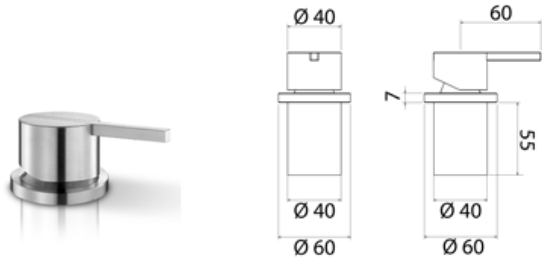

STY107 Top mounted mono-control mixer for bathtub

STY107S	Satin	$ 823.76
STY107L	Polish	$ 947.24
STY107BKS	Satin black	$ 1,317.96
STY107PGS	Satin rose gold	$ 1,317.96
STY107LGS	Light gold satin	$ 1,317.96
STY107GDS	Satin gold	$ 1,317.96
STY107BKL	Black polish	$ 1,441.44
STY107PGL	Polish rose gold	$ 1,441.44
STY107LGL	Light gold polish	$ 1,441.44
STY107GDL	Polish gold	$ 1,441.44