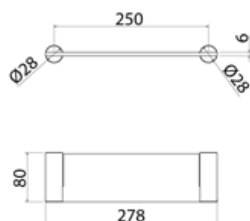

INS540 Shelf L.250mm

INS540S	Satin	\$ 429.52
INS540L	Polish	\$ 493.92
INS540BKS	Satin black	\$ 687.12
INS540PGS	Satin rose gold	\$ 687.12
INS540LGS	Light gold satin	\$ 687.12
INS540GDS	Satin gold	\$ 687.12
INS540BKL	Black polish	\$ 751.52
INS540PGL	Polish rose gold	\$ 751.52
INS540LGL	Light gold polish	\$ 751.52
INS540GDL	Polish gold	\$ 751.52