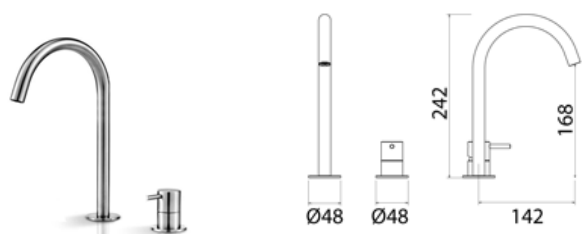

DEC102 Two-hole mixer for washbasin with spout

DEC102S	Satin	$ 1,631.56
DEC102L	Polish	$ 1,876.00
DEC102BKS	Satin black	$ 2,610.16
DEC102PGS	Satin rose gold	$ 2,610.16
DEC102LGS	Light gold satin	$ 2,610.16
DEC102GDS	Satin gold	$ 2,610.16
DEC102BKL	Black polish	$ 2,854.88
DEC102PGL	Polish rose gold	$ 2,854.88
DEC102LGL	Light gold polish	$ 2,854.88
DEC102GDL	Polish gold	$ 2,854.88