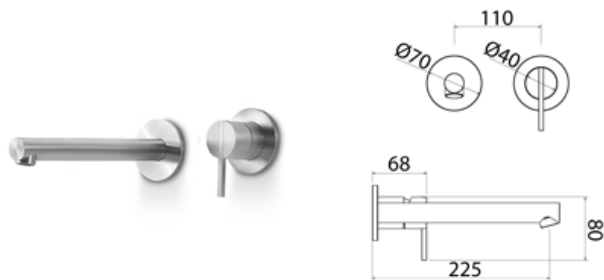

STY328 Wall-mounted bathtub mixer with spout

STY328S	Satin	$ 741.16
STY328L	Polish	$ 852.32
STY328BKS	Satin black	$ 1,185.52
STY328PGS	Satin rose gold	$ 1,185.52
STY328LGS	Light gold satin	$ 1,185.52
STY328GDS	Satin gold	$ 1,185.52
STY328BKL	Black polish	$ 1,296.68
STY328PGL	Polish rose gold	$ 1,296.68
STY328LGL	Light gold polish	$ 1,296.68
STY328GDL	Polish gold	$ 1,296.68
INC004	Obligatory Built-In Part	$ 1,030.40