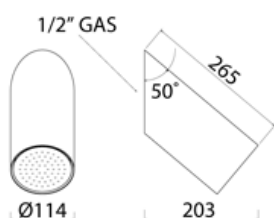

PUR306 Adjustable rain shower head

PUR306S	Satin	$ 1,450.12
PUR306L	Polish	$ 1,667.68
PUR306BKS	Satin black	$ 2,320.08
PUR306PGS	Satin rose gold	$ 2,320.08
PUR306LGS	Light gold satin	$ 2,320.08
PUR306GDS	Satin gold	$ 2,320.08
PUR306BKL	Black polish	$ 2,537.64
PUR306PGL	Polish rose gold	$ 2,537.64
PUR306LGL	Light gold polish	$ 2,537.64
PUR306GDL	Polish gold	$ 2,537.64