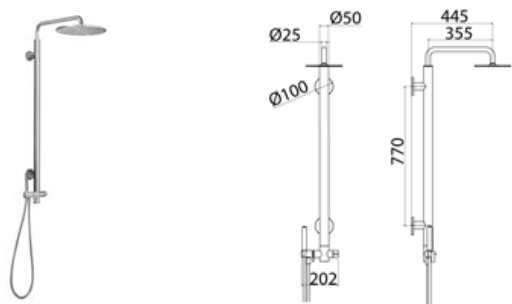

INS050L.A	Polish with light blue insert	$ 7,087.08
INS050BKS	Satin black	$ 9,234.68
INS050PGS	Satin rose gold	$ 9,234.68
INS050LGS	Light gold satin	$ 9,234.68
INS050GDS	Satin gold	$ 9,234.68
INS050BKL	Black polish	$ 10,100.44
INS050PGL	Polish rose gold	$ 10,100.44
INS050LGL	Light gold polish	$ 10,100.44
INS050GDL	Polish gold	$ 10,100.44
BOX005	Obligatory Built-In Part	$ 833.28

INS051 Shower set with shower hand (Shower head not included)

INS051S	Satin	$ 5,771.64
INS051S.W	Satin with white insert	$ 6,162.80
INS051S.B	Satin with black insert	$ 6,162.80
INS051S.R	Satin with red insert	$ 6,162.80
INS051S.C	Satin with cedar yellow insert	$ 6,162.80
INS051S.A	Satin with light blue insert	$ 6,162.80
INS051L	Polish	$ 6,637.40
INS051L.W	Polish with white insert	$ 7,087.08
INS051L.B	Polish with black insert	$ 7,087.08
INS051L.R	Polish with red insert	$ 7,087.08
INS051L.C	Polish with grape green insert	$ 7,087.08
INS051L.A	Polish with light blue insert	$ 7,087.08
INS051BKS	Satin black	$ 9,234.68
INS051PGS	Satin rose gold	$ 9,234.68
INS051LGS	Light gold satin	$ 9,234.68
INS051GDS	Satin gold	$ 9,234.68
INS051BKL	Black polish	$ 10,100.44
INS051PGL	Polish rose gold	$ 10,100.44
INS051LGL	Light gold polish	$ 10,100.44
INS051GDL	Polish gold	$ 10,100.44
BOX005	Obligatory Built-In Part	$ 833.28