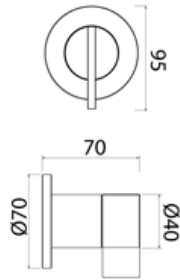

INS413 Two way diverter

INS413S	Satin	$ 397.60
INS413S.W	Satin with white insert	$ 515.20
INS413S.B	Satin with black insert	$ 515.20
INS413S.R	Satin with red insert	$ 515.20
INS413S.C	Satin with cedar yellow insert	$ 515.20
INS413S.A	Satin with light blue insert	$ 515.20
INS413L	Polish	$ 537.60
INS413L.W	Polish with white insert	$ 674.24
INS413L.B	Polish with black insert	$ 674.24
INS413L.R	Polish with red insert	$ 674.24
INS413L.C	Polish with grape green insert	$ 674.24
INS413L.A	Polish with light blue insert	$ 674.24
INS413BKS	Satin black	$ 960.40
INS413PGS	Satin rose gold	$ 960.40
INS413LGS	Light gold satin	$ 960.40
INS413GDS	Satin gold	$ 960.40
INS413BKL	Black polish	$ 1,100.40
INS413PGL	Polish rose gold	$ 1,100.40
INS413LGL	Light gold polish	$ 1,100.40
INS413GDL	Polish gold	$ 1,100.40
INC009	Obligatory Built-In Part	$ 540.68