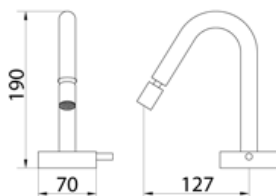

RND020 Mixer for bidet

RND020S	Satin	$ 1,841.28
RND020L	Polish	$ 2,062.20
RND020BKS	Satin black	$ 2,761.92
RND020PGS	Satin rose gold	$ 2,761.92
RND020LGS	Light gold satin	$ 2,761.92
RND020GDS	Satin gold	$ 2,761.92
RND020BKL	Black polish	$ 3,038.00
RND020PGL	Polish rose gold	$ 3,038.00
RND020LGL	Light gold polish	$ 3,038.00
RND020GDL	Polish gold	$ 3,038.00