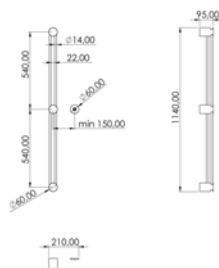

TWI055 Electric towel warmer L.1140 mm with remote power button

TWI055S	Satin	$ 3,852.80
TWI055L	Polish	$ 4,468.80
TWI055BKS	Satin black	$ 6,165.60
TWI055PGS	Satin rose gold	$ 6,162.80
TWI055LGS	Light gold satin	$ 6,162.80
TWI055GDS	Satin gold	$ 6,162.80
TWI055BKL	Black polish	$ 7,151.20
TWI055PGL	Polish rose gold	$ 7,151.20
TWI055LGL	Light gold polish	$ 7,151.20
TWI055GDL	Polish gold	$ 7,151.20
INC152	Obligatory Built-In Part	$ 515.20