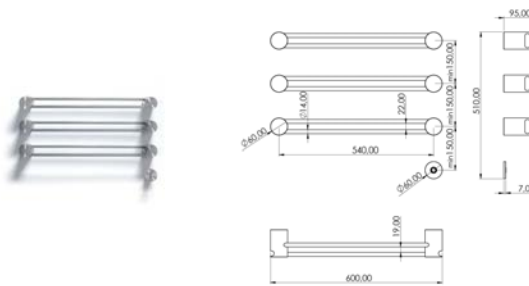

TWI053 Electric towel warmer L.600 mm with remote power button

TWI053S	Satin	$ 8,024.80
TWI053L	Polish	$ 9,310.00
TWI053BKBS	Satin black	$ 12,037.20
TWI053PGS	Satin rose gold	$ 12,037.20
TWI053LGS	Light gold satin	$ 12,037.20
TWI053GDS	Satin gold	$ 12,037.20
TWI053BKL	Black polish	$ 13,963.60
TWI053PGL	Polish rose gold	$ 13,963.60
TWI053LGL	Light gold polish	$ 13,963.60
TWI053GDL	Polish gold	$ 13,963.60
INC154	Obligatory Built-In Part	$ 1,030.40