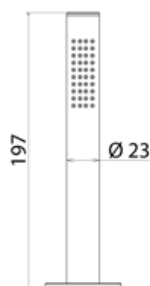

DOC101 Pulled-out hand shower with drip-catcher

DOC101S	Satin	$ 372.12
DOC101L	Polish	$ 428.12
DOC101BKS	Satin black	$ 595.56
DOC101PGS	Satin rose gold	$ 595.56
DOC101LGS	Light gold satin	$ 595.56
DOC101GDS	Satin gold	$ 595.56
DOC101BKL	Black polish	$ 651.28
DOC101PGL	Polish rose gold	$ 651.28