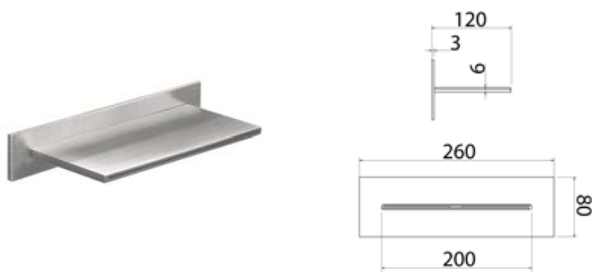

SOF085 Waterfall spout for bathtub

SOF085S	Satin	$ 1,828.68
SOF085L	Polish	$ 2,102.80
SOF085BKS	Satin black	$ 2,925.72
SOF085PGS	Satin rose gold	$ 2,925.72
SOF085LGS	Light gold satin	$ 2,925.72
SOF085GDS	Satin gold	$ 2,925.72
SOF085BKL	Black polish	$ 3,199.84
SOF085PGL	Polish rose gold	$ 3,199.84
SOF085LGL	Light gold polish	$ 3,199.84
SOF085GDL	Polish gold	$ 3,199.84