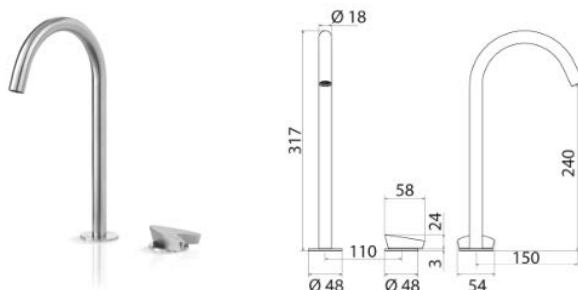

ARW103 Two-hole mixer for washbasin with spout

ARW103S	Satin	$ 1,622.04
ARW103L	Polish	$ 1,816.64
ARW103BKS	Satin black	$ 2,432.92
ARW103PGS	Satin rose gold	$ 2,432.92
ARW103LGS	Light gold satin	$ 2,432.92
ARW103GDS	Satin gold	$ 2,432.92
ARW103BKL	Black polish	$ 2,675.96
ARW103PGL	Polish rose gold	$ 2,675.96
ARW103LGL	Light gold polish	$ 2,675.96
ARW103GDL	Polish gold	$ 2,675.96