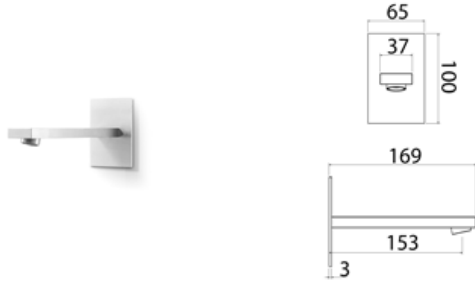

CAN104 Wall-mounted spout for washbasin

CAN104S	Satin	$ 715.68
CAN104L	Polish	$ 822.92
CAN104BKS	Satin black	$ 1,144.92
CAN104PGS	Satin rose gold	$ 1,144.92
CAN104LGS	Light gold satin	$ 1,144.92
CAN104GDS	Satin gold	$ 1,144.92
CAN104BKL	Black polish	$ 1,252.16
CAN104PGL	Polish rose gold	$ 1,252.16
CAN104LGL	Light gold polish	$ 1,252.16
CAN104GDL	Polish gold	$ 1,252.16