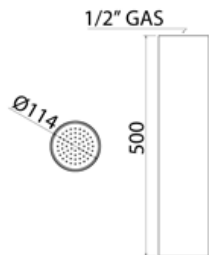

PUR301 Ceiling-mounted adjustable shower head

PUR301S	Satin	$ 1,443.96
PUR301L	Polish	$ 1,660.40
PUR301BKS	Satin black	$ 2,310.00
PUR301PGS	Satin rose gold	$ 2,310.00
PUR301LGS	Light gold satin	$ 2,310.00
PUR301GDS	Satin gold	$ 2,310.00
PUR301BKL	Black polish	$ 2,526.72
PUR301PGL	Polish rose gold	$ 2,526.72
PUR301LGL	Light gold polish	$ 2,526.72
PUR301GDL	Polish gold	$ 2,526.72