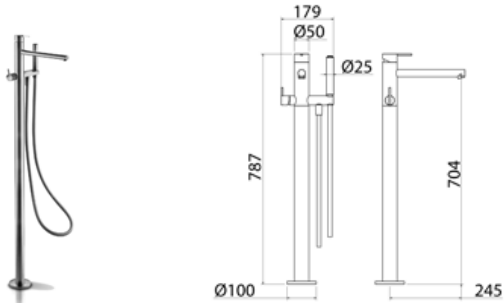

STY071 Freestanding mixer for bathtub with shower hand

STY071S	Satin	$ 3,978.24
STY071L	Polish	$ 4,574.92
STY071BKS	Satin black	$ 6,364.96
STY071PGS	Satin rose gold	$ 6,364.96
STY071LGS	Light gold satin	$ 6,364.96
STY071GDS	Satin gold	$ 6,364.96
STY071BKL	Black polish	$ 6,961.64
STY071PGL	Polish rose gold	$ 6,961.64
STY071LGL	Light gold polish	$ 6,961.64
STY071GDL	Polish gold	$ 6,961.64
BOX005	Obligatory Built-In Part	$ 833.28