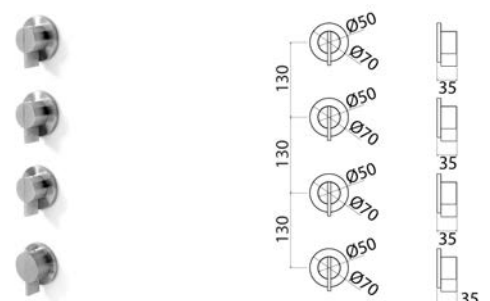

INS273 Thermostatic mixer with 3 open/close taps

INS273S	Satin	$ 2,156.00
INS273S.W	Satin with white insert	$ 2,744.28
INS273S.B	Satin with black insert	$ 2,744.28
INS273S.R	Satin with red insert	$ 2,744.28
INS273S.C	Satin with cedar yellow insert	$ 2,744.28
INS273S.A	Satin with light blue insert	$ 2,744.28
INS273L	Polish	$ 2,480.52
INS273L.W	Polish with white insert	$ 3,068.80
INS273L.B	Polish with black insert	$ 3,068.80
INS273L.R	Polish with red insert	$ 3,068.80
INS273L.C	Polish with grape green insert	$ 3,068.80
INS273L.A	Polish with light blue insert	$ 3,068.80
INS273BKS	Satin black	$ 3,558.52
INS273PGS	Satin rose gold	$ 3,558.52
INS273LGS	Light gold satin	$ 3,558.52
INS273GDS	Satin gold	$ 3,558.52
INS273BKL	Black polish	$ 4,092.76
INS273PGL	Polish rose gold	$ 4,092.76
INS273LGL	Light gold polish	$ 4,092.76
INS273GDL	Polish gold	$ 4,092.76
INC027	Obligatory Built-In Part	$ 2,617.16