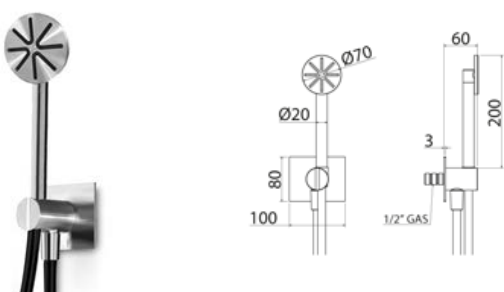

INS207 Shower-hand with water connection and hose

INS207S	Satin	$ 1,272.04
INS207S.W	Satin with white insert	$ 1,351.56
INS207S.B	Satin with black insert	$ 1,351.56
INS207S.R	Satin with red insert	$ 1,351.56
INS207S.C	Satin with cedar yellow insert	$ 1,351.56
INS207S.A	Satin with light blue insert	$ 1,351.56
INS207L	Polish	$ 1,463.00
INS207L.W	Polish with white insert	$ 1,554.28
INS207L.B	Polish with black insert	$ 1,554.28
INS207L.R	Polish with red insert	$ 1,554.28
INS207L.C	Polish with grape green insert	$ 1,554.28
INS207L.A	Polish with light blue insert	$ 1,554.28
INS207BKS	Satin black	$ 2,035.32
INS207PGS	Satin rose gold	$ 2,035.32
INS207LGS	Light gold satin	$ 2,035.32
INS207GDS	Satin gold	$ 2,035.32
INS207BKL	Black polish	$ 2,226.00
INS207PGL	Polish rose gold	$ 2,226.00
INS207LGL	Light gold polish	$ 2,226.00
INS207GDL	Polish gold	$ 2,226.00
INC055	Optional Built-In Part	$ 378.56