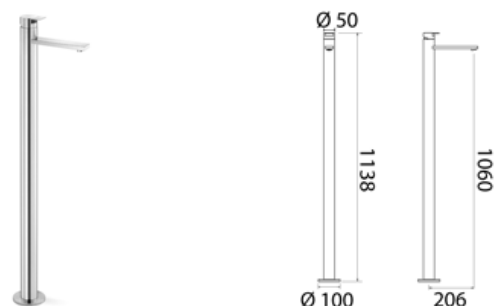

TEK060 Freestanding mixer for basin

TEK060S	Satin	$ 3,211.88
TEK060L	Polish	$ 3,693.48
TEK060BKS	Satin black	$ 5,138.84
TEK060PGS	Satin rose gold	$ 5,138.84
TEK060LGS	Light gold satin	$ 5,138.84
TEK060GDS	Satin gold	$ 5,138.84
TEK060BKL	Black polish	$ 5,620.72
TEK060PGL	Polish rose gold	$ 5,620.72
TEK060LGL	Light gold polish	$ 5,620.72
TEK060GDL	Polish gold	$ 5,620.72
BOX005	Obligatory Built-In Part	$ 833.28