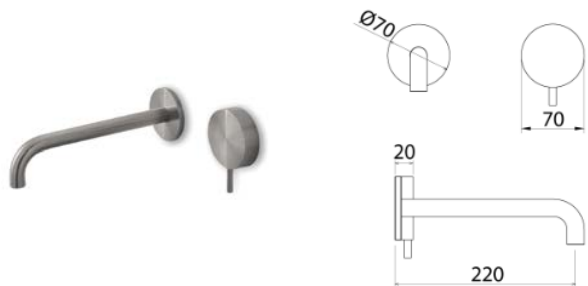

RND049 Wall-mounted mixer for basin

ROUND

RND049S	Satin	$ 1,844.36
RND049L	Polish	$ 2,065.84
RND049BKS	Satin black	$ 2,766.68
RND049PGS	Satin rose gold	$ 2,766.68
RND049LGS	Light gold satin	$ 2,766.68
RND049GDS	Satin gold	$ 2,766.68
RND049BKL	Black polish	$ 3,043.32
RND049PGL	Polish rose gold	$ 3,043.32
RND049LGL	Light gold polish	$ 3,043.32
RND049GDL	Polish gold	$ 3,043.32
INC066	Obligatory Built-In Part	$ 1,027.32