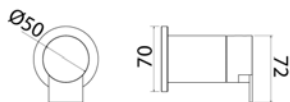

TEK403 Two way diverter

TEK403S	Satin	$ 718.76
TEK403L	Polish	$ 907.76
TEK403BKS	Satin black	$ 1,474.48
TEK403PGS	Satin rose gold	$ 1,474.48
TEK403LGS	Light gold satin	$ 1,474.48
TEK403GDS	Satin gold	$ 1,474.48
TEK403BKL	Black polish	$ 1,663.20
TEK403PGL	Polish rose gold	$ 1,663.20
TEK403LGL	Light gold polish	$ 1,663.20
TEK403GDL	Polish gold	$ 1,663.20
INC009	Obligatory Built-In Part	$ 540.68