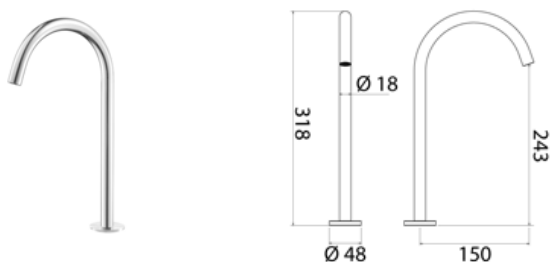

CAN007 Fixed top-mounted basin spout

CAN007S	Satin	$ 731.64
CAN007L	Polish	$ 841.12
CAN007BKS	Satin black	$ 1,170.40
CAN007PGS	Satin rose gold	$ 1,170.40
CAN007LGS	Light gold satin	$ 1,170.40
CAN007GDS	Satin gold	$ 1,170.40
CAN007BKL	Black polish	$ 1,280.16
CAN007PGL	Polish rose gold	$ 1,280.16
CAN007LGL	Light gold polish	$ 1,280.16
CAN007GDL	Polish gold	$ 1,280.16