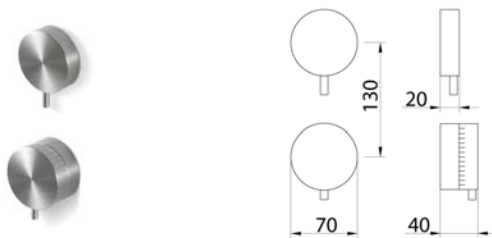

RND170 Thermostatic mixer with 2 ways diverter with STOP

RND170S	Satin	$ 1,520.12
RND170L	Polish	$ 1,701.28
RND170BKS	Satin black	$ 2,280.04
RND170PGS	Satin rose gold	$ 2,280.04
RND170LGS	Light gold satin	$ 2,280.04
RND170GDS	Satin gold	$ 2,280.04
RND170BKL	Black polish	$ 2,508.24
RND170PGL	Polish rose gold	$ 2,508.24
RND170LGL	Light gold polish	$ 2,508.24
RND170GDL	Polish gold	$ 2,508.24
INC035	Obligatory Built-In Part	$ 1,977.92

ROUND