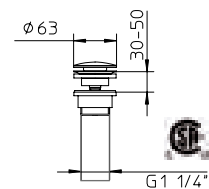

Wash basin round trap.

Syphon de lavabo rond.

991443-10

10 Chrome 199\$

Click-clack waste 1 1/4\".

Bonde clic-clac 1 1/4\"

991424-10

10 Chrome 97\$