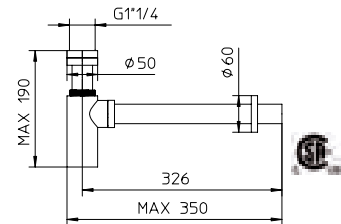

Wash basin round trap.

Syphon de lavabo rond.

991443-10

10 Chrome 199$

Click-clack waste 1 1/4".

Bonde clic-clac 1 1/4"

991424-10

10 Chrome 97$