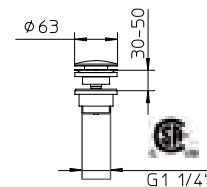

Max flow: 1.5 gal/min
Débit max : 5,75 l/min