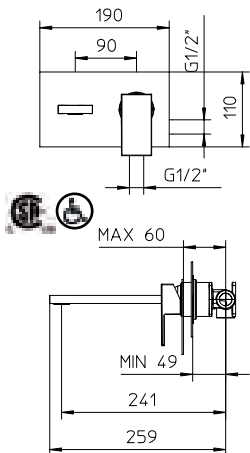

Max flow: 1.5 gal/min
Débit max : 5,75 l/min